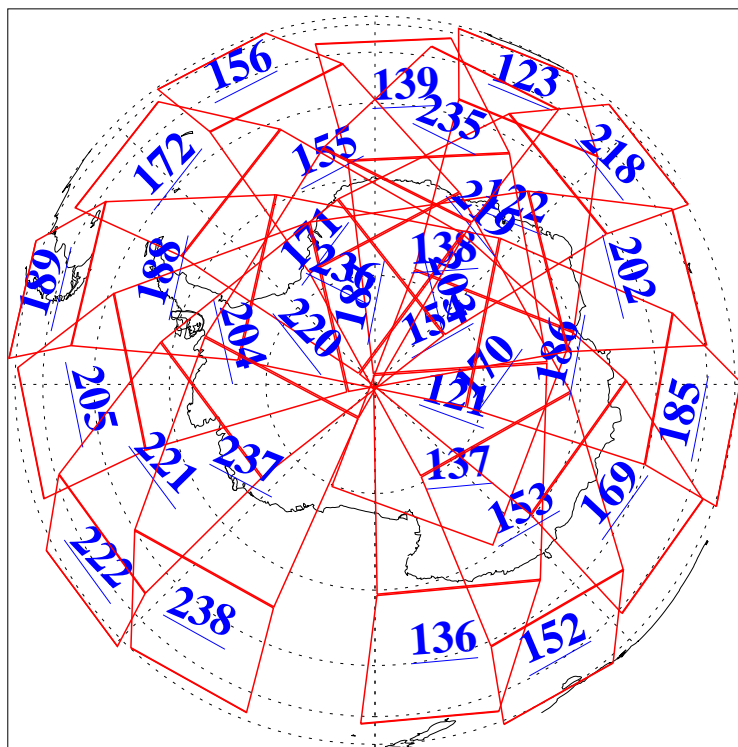

L1B Availability  
AMSU Granules: 240  
HSB Granules: 0  
AIRS Granules: 240

3 Mar 2004  
DoY 63  
Aqua Day 669  
Granules: 1 to 120

Granules: 121 to 240

Legend: AMSU Available, HSB Available, AIRS Available

L1B Availability  
AMSU Granules: 240  
HSB Granules: 0  
AIRS Granules: 240

3 Mar 2004  
DoY 63  
Aqua Day 669

Ascending Granules

Descending Granules

Legend: AMSU Available, HSB Available, AIRS Available

L1B Availability  
 AMSU Granules: 240  
 HSB Granules: 0  
 AIRS Granules: 240

3 Mar 2004  
 DoY 63  
 Aqua Day 669

Northern Hemisphere Granules

Southern Hemisphere Granules

Legend: AMSU Available, HSB Available, AIRS Available