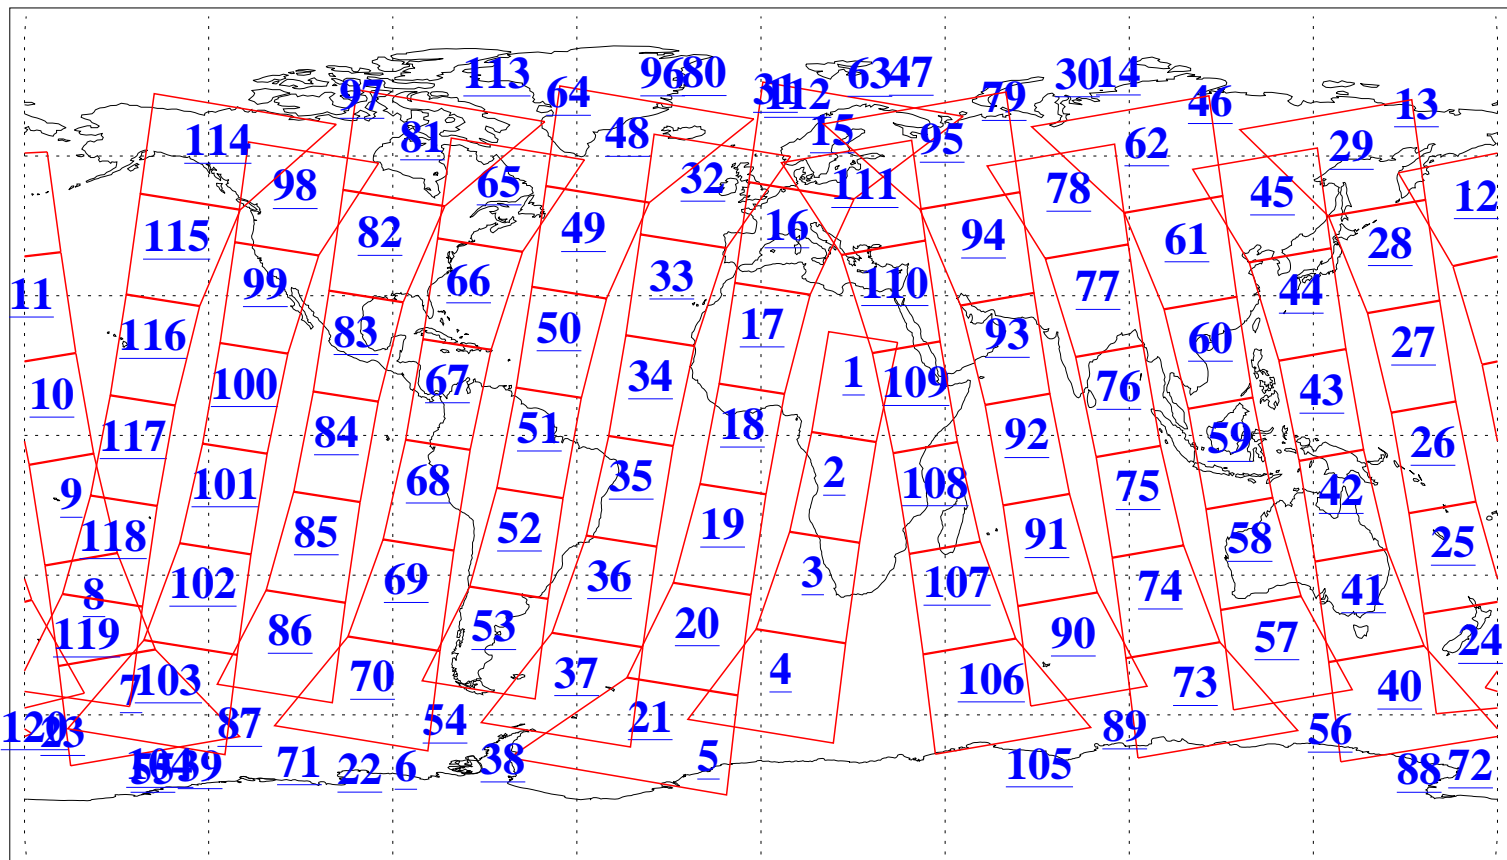

L1B Availability  
AMSU Granules: 240  
HSB Granules: 0  
AIRS Granules: 240

3 Mar 2004  
DoY 63  
Aqua Day 669  
Granules: 1 to 120

Granules: 121 to 240

Legend: AMSU Available, HSB Available, AIRS Available

L1B Availability  
AMSU Granules: 240  
HSB Granules: 0  
AIRS Granules: 240

3 Mar 2004  
DoY 63  
Aqua Day 669

Ascending Granules

Descending Granules

Legend: AMSU Available, HSB Available, AIRS Available

L1B Availability  
 AMSU Granules: 240  
 HSB Granules: 0  
 AIRS Granules: 240

3 Mar 2004  
 DoY 63  
 Aqua Day 669

Northern Hemisphere Granules

Southern Hemisphere Granules

Legend: AMSU Available, HSB Available, AIRS Available