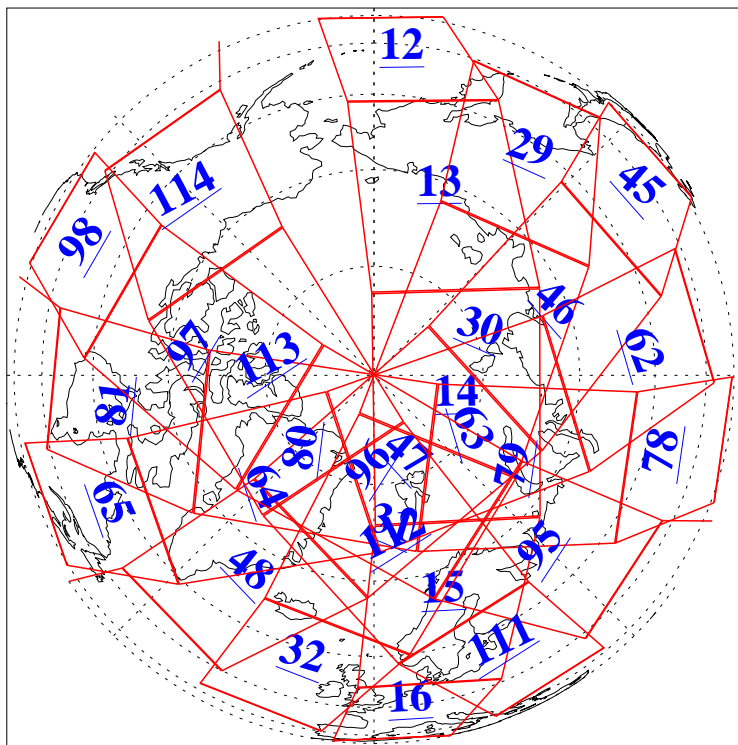

L1B Availability  
AMSU Granules: 240  
HSB Granules: 0  
AIRS Granules: 240

3 Mar 2004  
DoY 63  
Aqua Day 669  
Granules: 1 to 120

Granules: 121 to 240

Legend: AMSU Available, HSB Available, AIRS Available

L1B Availability  
AMSU Granules: 240  
HSB Granules: 0  
AIRS Granules: 240

3 Mar 2004  
DoY 63  
Aqua Day 669

Ascending Granules

Descending Granules

Legend: AMSU Available, HSB Available, AIRS Available

L1B Availability  
 AMSU Granules: 240  
 HSB Granules: 0  
 AIRS Granules: 240

3 Mar 2004  
 DoY 63  
 Aqua Day 669

Northern Hemisphere Granules

Southern Hemisphere Granules

Legend: AMSU Available, HSB Available, AIRS Available