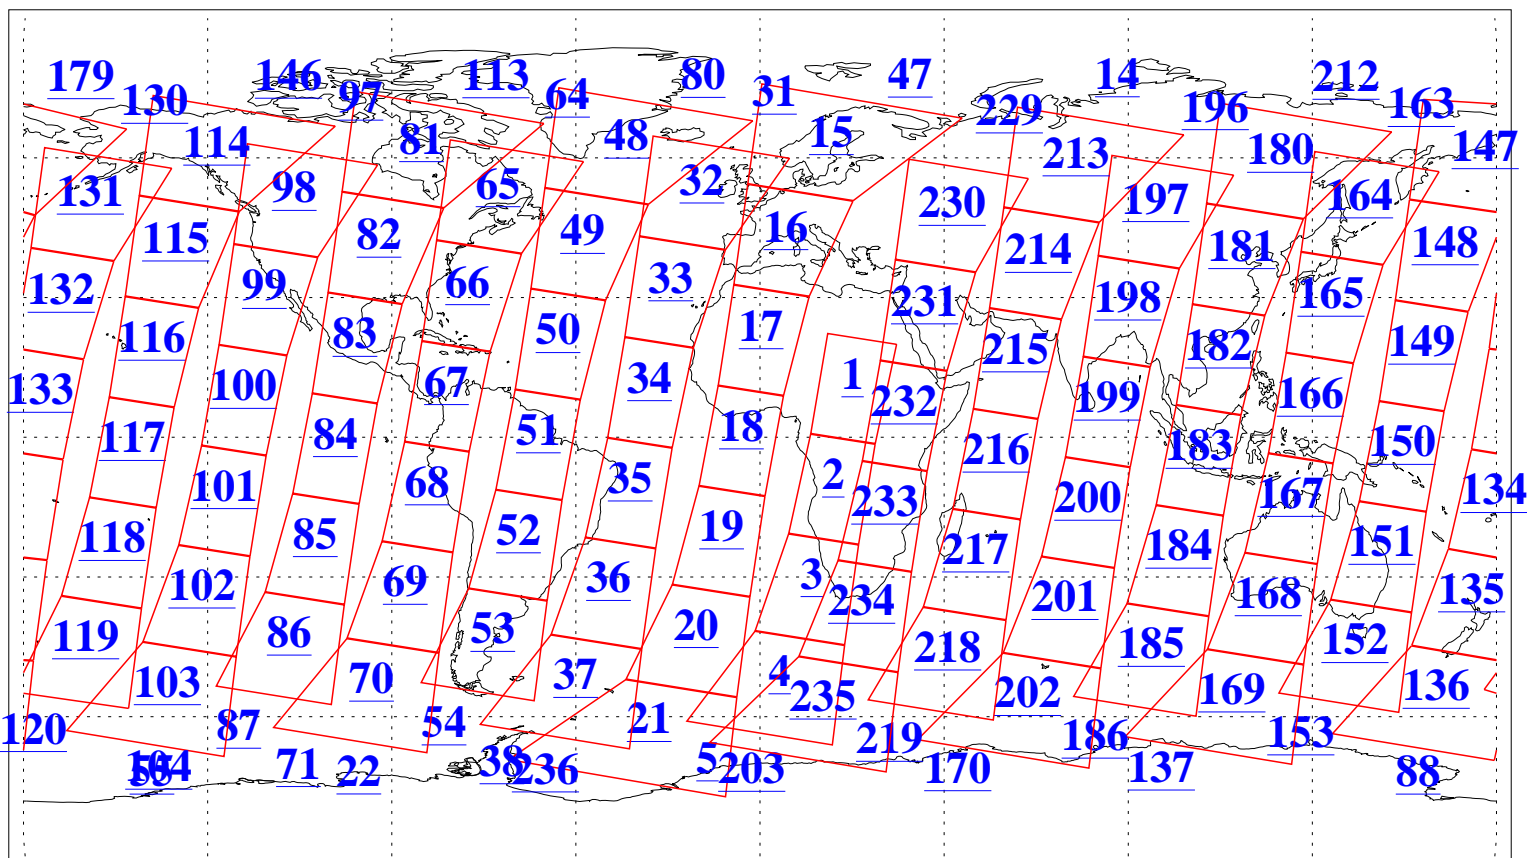

L1B Availability  
AMSU Granules: 240  
HSB Granules: 0  
AIRS Granules: 240

3 Mar 2004  
DoY 63  
Aqua Day 669  
Granules: 1 to 120

Granules: 121 to 240

Legend: AMSU Available, HSB Available, AIRS Available

L1B Availability  
AMSU Granules: 240  
HSB Granules: 0  
AIRS Granules: 240

3 Mar 2004  
DoY 63  
Aqua Day 669

Ascending Granules

Descending Granules

Legend: AMSU Available, HSB Available, AIRS Available

L1B Availability  
 AMSU Granules: 240  
 HSB Granules: 0  
 AIRS Granules: 240

3 Mar 2004  
 DoY 63  
 Aqua Day 669

Northern Hemisphere Granules

Southern Hemisphere Granules

Legend: AMSU Available, HSB Available, AIRS Available