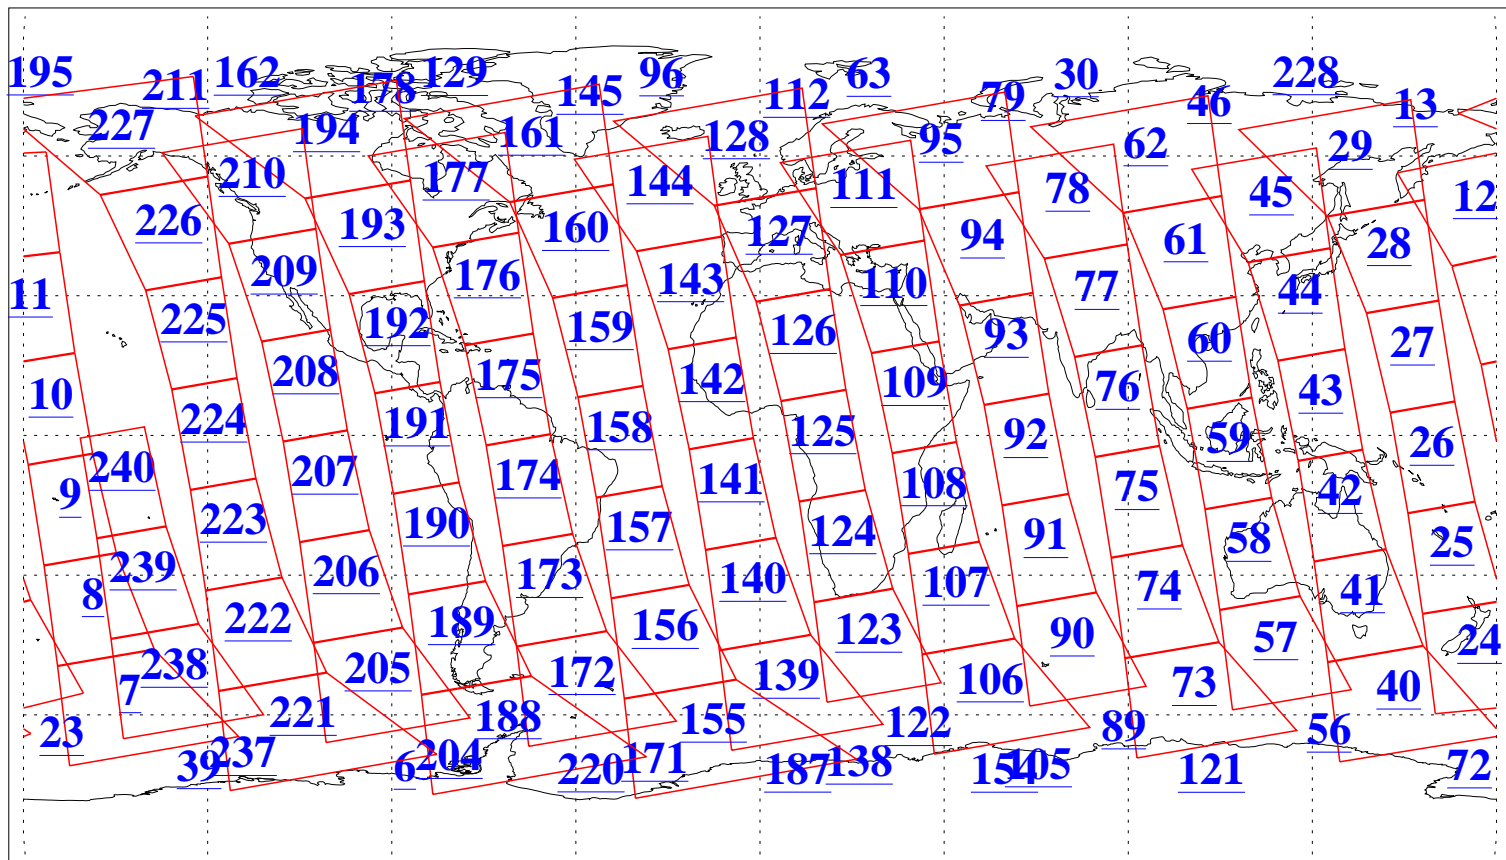

L1B Availability  
AMSU Granules: 240  
HSB Granules: 0  
AIRS Granules: 240

3 Mar 2004  
DoY 63  
Aqua Day 669  
Granules: 1 to 120

Granules: 121 to 240

Legend: AMSU Available, HSB Available, AIRS Available

L1B Availability  
AMSU Granules: 240  
HSB Granules: 0  
AIRS Granules: 240

3 Mar 2004  
DoY 63  
Aqua Day 669

Ascending Granules

Descending Granules

Legend: AMSU Available, HSB Available, AIRS Available

L1B Availability  
 AMSU Granules: 240  
 HSB Granules: 0  
 AIRS Granules: 240

3 Mar 2004  
 DoY 63  
 Aqua Day 669

Northern Hemisphere Granules

Southern Hemisphere Granules

Legend: AMSU Available, HSB Available, AIRS Available