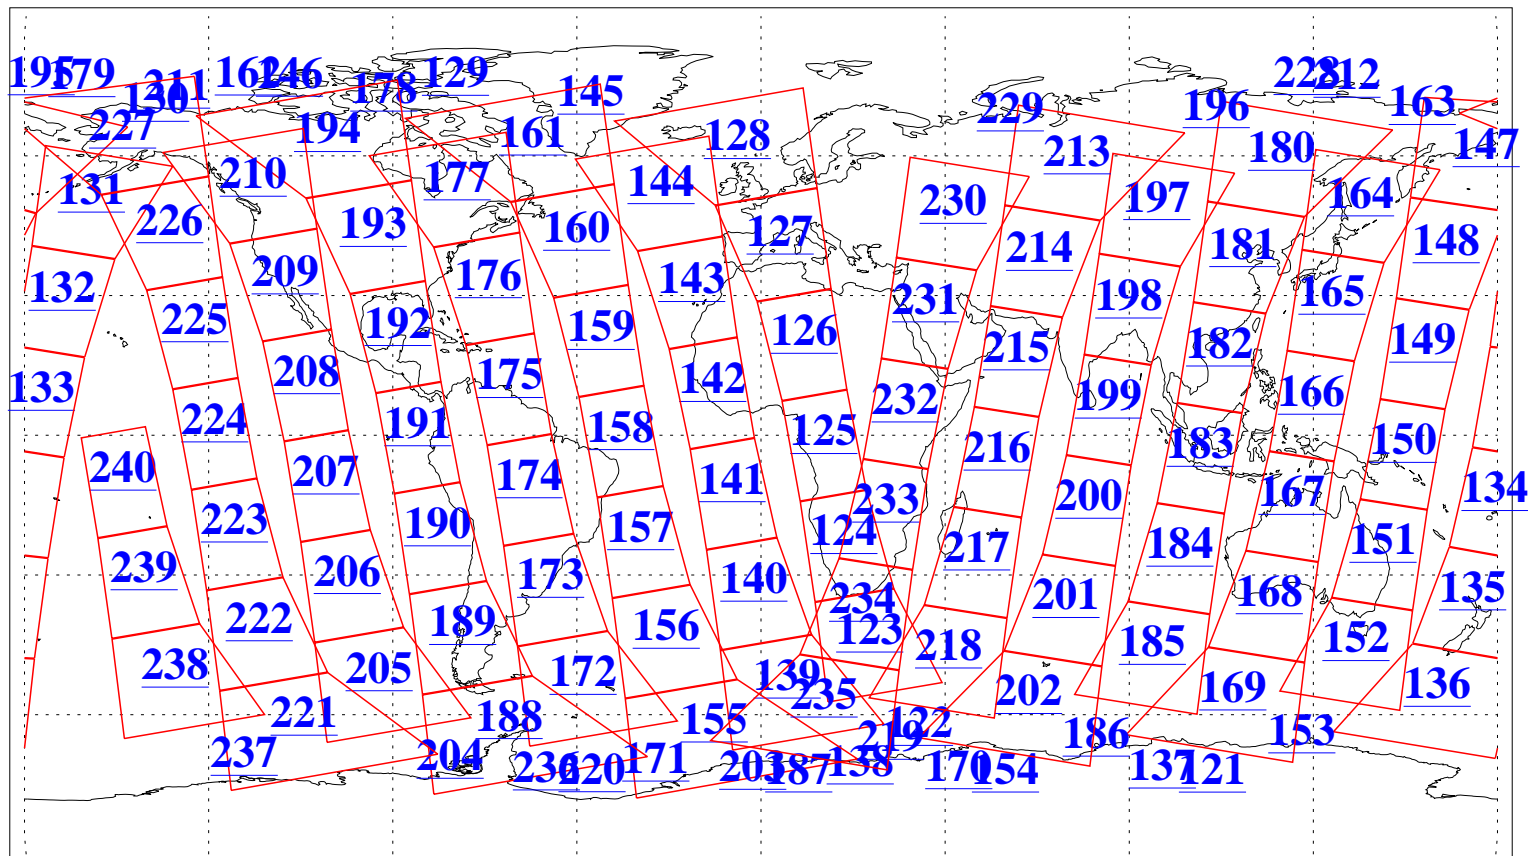

L1B Availability  
AMSU Granules: 240  
HSB Granules: 0  
AIRS Granules: 240

3 Mar 2004  
DoY 63  
Aqua Day 669  
Granules: 1 to 120

Granules: 121 to 240

Legend: AMSU Available, HSB Available, AIRS Available

L1B Availability  
AMSU Granules: 240  
HSB Granules: 0  
AIRS Granules: 240

3 Mar 2004  
DoY 63  
Aqua Day 669

Ascending Granules

Descending Granules

Legend: AMSU Available, HSB Available, AIRS Available

L1B Availability  
 AMSU Granules: 240  
 HSB Granules: 0  
 AIRS Granules: 240

3 Mar 2004  
 DoY 63  
 Aqua Day 669

Northern Hemisphere Granules

Southern Hemisphere Granules

Legend: AMSU Available, HSB Available, AIRS Available