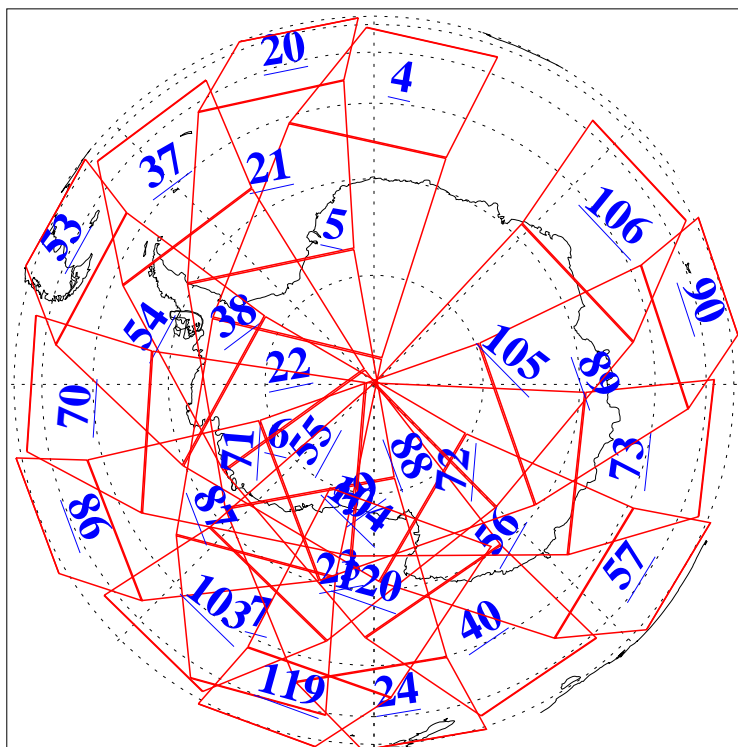

L1B Availability  
AMSU Granules: 240  
HSB Granules: 0  
AIRS Granules: 240

3 Mar 2004  
DoY 63  
Aqua Day 669  
Granules: 1 to 120

Granules: 121 to 240

Legend: AMSU Available, HSB Available, AIRS Available

L1B Availability  
AMSU Granules: 240  
HSB Granules: 0  
AIRS Granules: 240

3 Mar 2004  
DoY 63  
Aqua Day 669

Ascending Granules

Descending Granules

Legend: AMSU Available, HSB Available, AIRS Available

L1B Availability  
 AMSU Granules: 240  
 HSB Granules: 0  
 AIRS Granules: 240

3 Mar 2004  
 DoY 63  
 Aqua Day 669

Northern Hemisphere Granules

Southern Hemisphere Granules

Legend: AMSU Available, HSB Available, AIRS Available