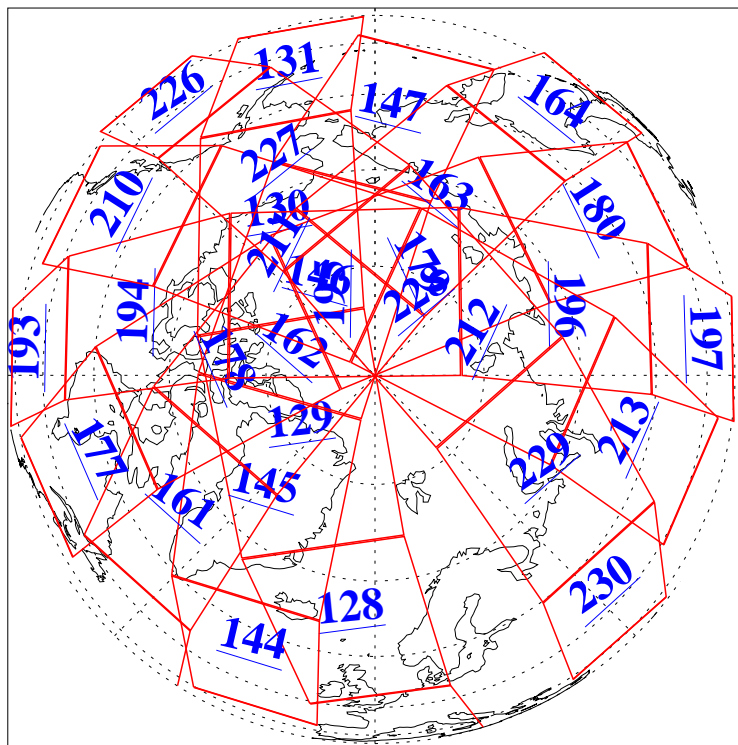

L1B Availability  
AMSU Granules: 240  
HSB Granules: 0  
AIRS Granules: 240

3 Mar 2004  
DoY 63  
Aqua Day 669  
Granules: 1 to 120

Granules: 121 to 240

Legend: AMSU Available, HSB Available, AIRS Available

L1B Availability  
AMSU Granules: 240  
HSB Granules: 0  
AIRS Granules: 240

3 Mar 2004  
DoY 63  
Aqua Day 669

Ascending Granules

Descending Granules

Legend: AMSU Available, HSB Available, AIRS Available

L1B Availability  
 AMSU Granules: 240  
 HSB Granules: 0  
 AIRS Granules: 240

3 Mar 2004  
 DoY 63  
 Aqua Day 669

Northern Hemisphere Granules

Southern Hemisphere Granules

Legend: AMSU Available, HSB Available, AIRS Available