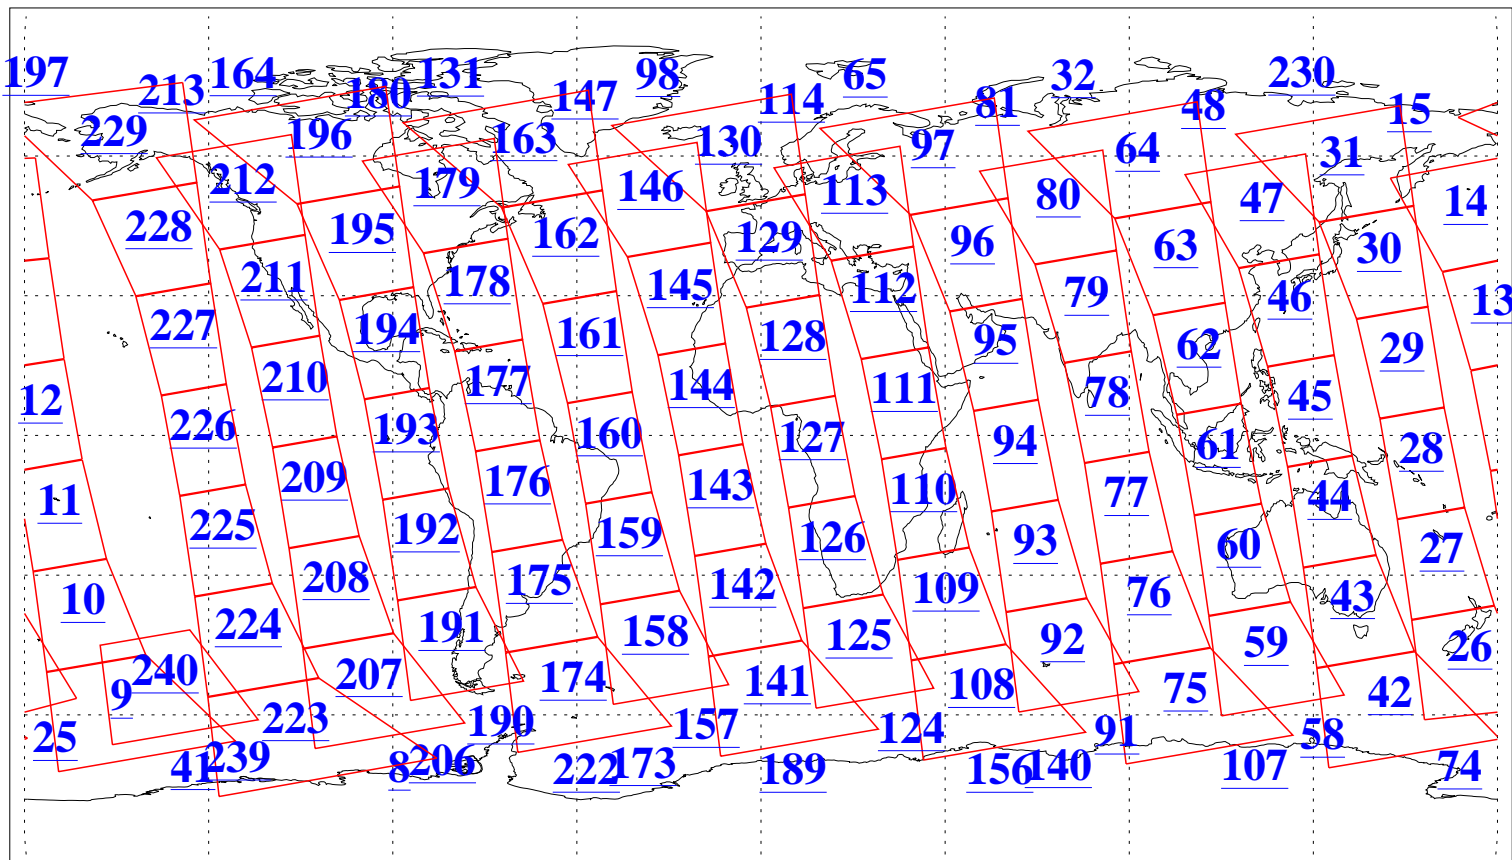

L1B Availability
AMSU Granules: 240
HSB Granules: 0
AIRS Granules: 240

1 Mar 2004
DoY 61
Aqua Day 667
Granules: 1 to 120

Granules: 121 to 240

Legend: AMSU Available, HSB Available, AIRS Available

L1B Availability
AMSU Granules: 240
HSB Granules: 0
AIRS Granules: 240

1 Mar 2004
DoY 61
Aqua Day 667

Ascending Granules

Descending Granules

Legend: AMSU Available, HSB Available, AIRS Available

L1B Availability
 AMSU Granules: 240
 HSB Granules: 0
 AIRS Granules: 240

1 Mar 2004
 DoY 61
 Aqua Day 667

Northern Hemisphere Granules

Southern Hemisphere Granules

Legend: AMSU Available, HSB Available, AIRS Available