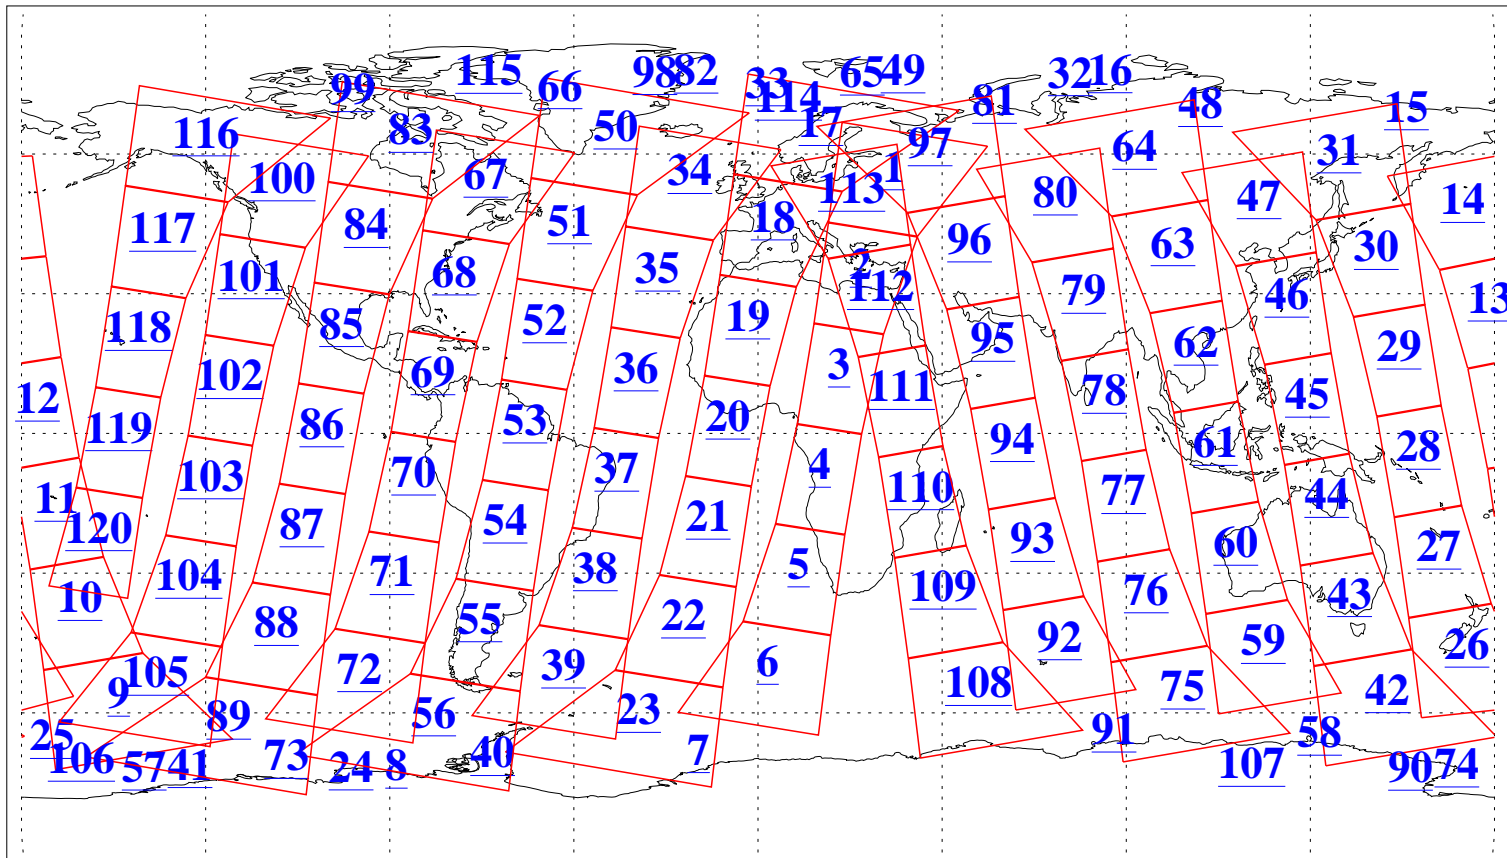

L1B Availability
AMSU Granules: 240
HSB Granules: 0
AIRS Granules: 240

1 Mar 2004
DoY 61
Aqua Day 667
Granules: 1 to 120

Granules: 121 to 240

Legend: AMSU Available, HSB Available, AIRS Available

L1B Availability
AMSU Granules: 240
HSB Granules: 0
AIRS Granules: 240

1 Mar 2004
DoY 61
Aqua Day 667

Ascending Granules

Descending Granules

Legend: AMSU Available, HSB Available, AIRS Available

L1B Availability
 AMSU Granules: 240
 HSB Granules: 0
 AIRS Granules: 240

1 Mar 2004
 DoY 61
 Aqua Day 667

Northern Hemisphere Granules

Southern Hemisphere Granules

Legend: AMSU Available, HSB Available, AIRS Available