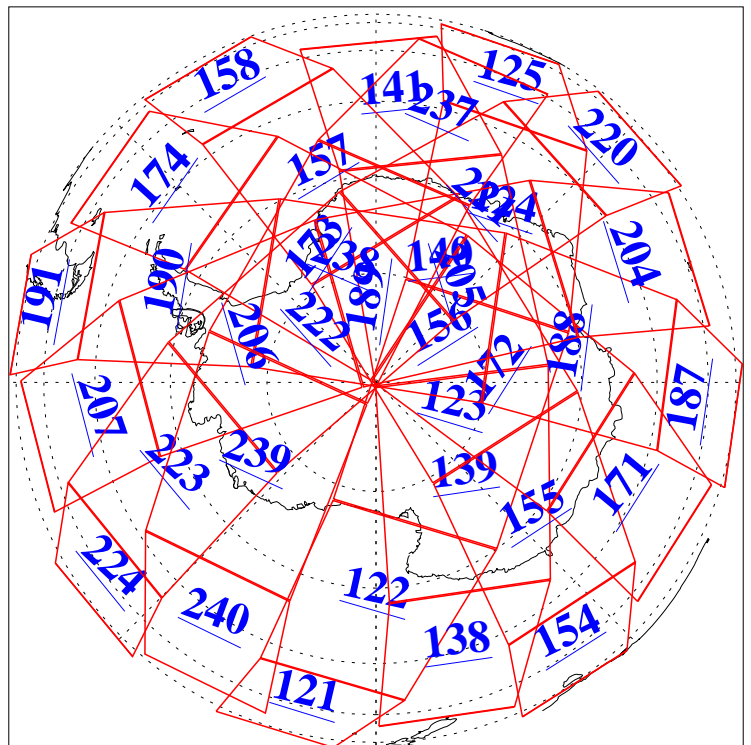

L1B Availability
AMSU Granules: 240
HSB Granules: 0
AIRS Granules: 240

1 Mar 2004
DoY 61
Aqua Day 667
Granules: 1 to 120

Granules: 121 to 240

Legend: AMSU Available, HSB Available, AIRS Available

L1B Availability
AMSU Granules: 240
HSB Granules: 0
AIRS Granules: 240

1 Mar 2004
DoY 61
Aqua Day 667

Ascending Granules

Descending Granules

Legend: AMSU Available, HSB Available, AIRS Available

L1B Availability
 AMSU Granules: 240
 HSB Granules: 0
 AIRS Granules: 240

1 Mar 2004
 DoY 61
 Aqua Day 667

Northern Hemisphere Granules

Southern Hemisphere Granules

Legend: AMSU Available, HSB Available, AIRS Available