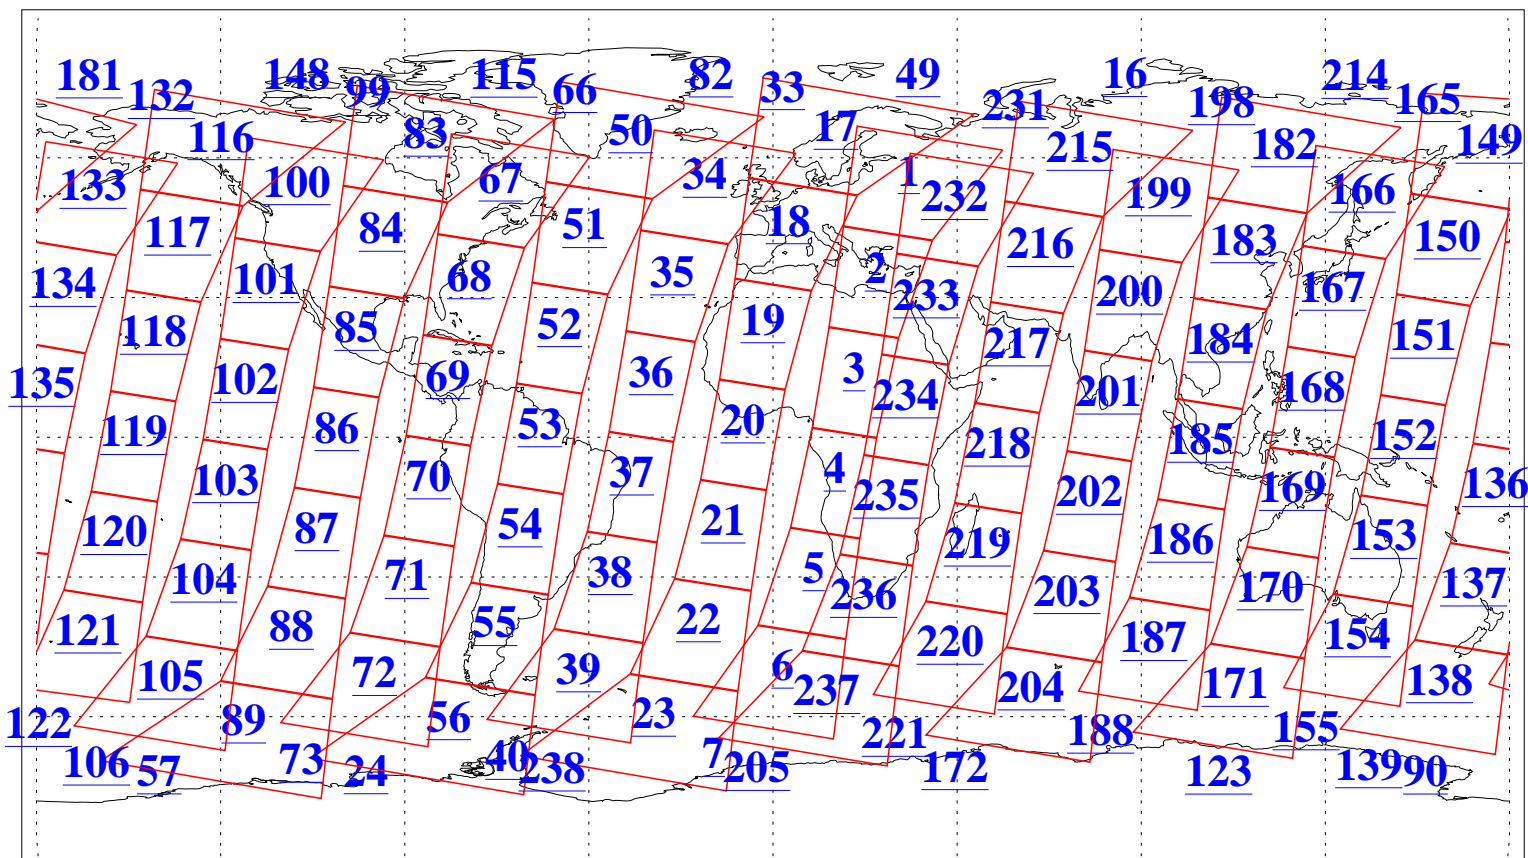

L1B Availability
AMSU Granules: 240
HSB Granules: 0
AIRS Granules: 240

1 Mar 2004
DoY 61
Aqua Day 667
Granules: 1 to 120

Granules: 121 to 240

Legend: AMSU Available, HSB Available, AIRS Available

L1B Availability
AMSU Granules: 240
HSB Granules: 0
AIRS Granules: 240

1 Mar 2004
DoY 61
Aqua Day 667

Ascending Granules

Descending Granules

Legend: AMSU Available, HSB Available, AIRS Available

L1B Availability
 AMSU Granules: 240
 HSB Granules: 0
 AIRS Granules: 240

1 Mar 2004
 DoY 61
 Aqua Day 667

Northern Hemisphere Granules

Southern Hemisphere Granules

Legend: AMSU Available, HSB Available, AIRS Available