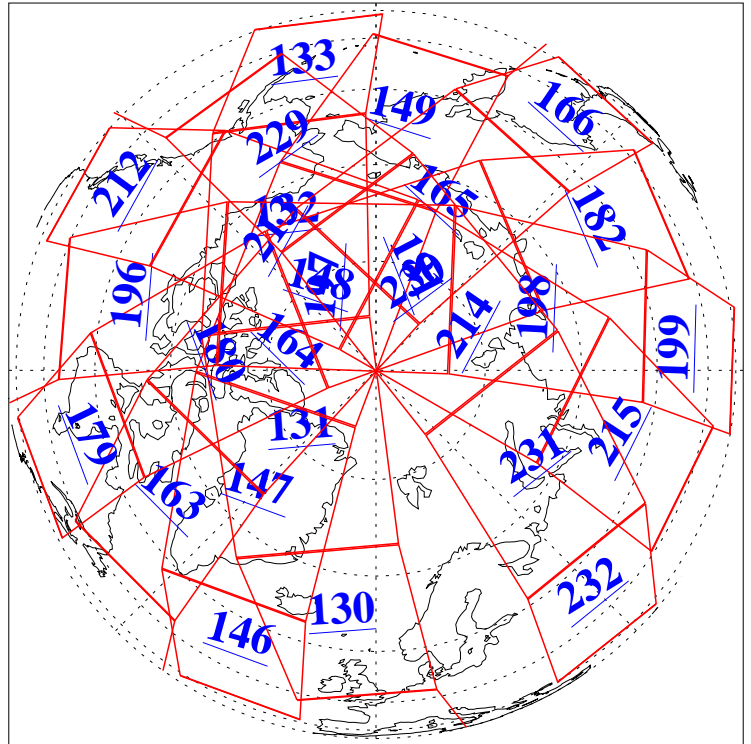

L1B Availability
AMSU Granules: 240
HSB Granules: 0
AIRS Granules: 240

1 Mar 2004
DoY 61
Aqua Day 667
Granules: 1 to 120

Granules: 121 to 240

Legend: AMSU Available, HSB Available, AIRS Available

L1B Availability
AMSU Granules: 240
HSB Granules: 0
AIRS Granules: 240

1 Mar 2004
DoY 61
Aqua Day 667

Ascending Granules

Descending Granules

Legend: AMSU Available, HSB Available, AIRS Available

L1B Availability
 AMSU Granules: 240
 HSB Granules: 0
 AIRS Granules: 240

1 Mar 2004
 DoY 61
 Aqua Day 667

Northern Hemisphere Granules

Southern Hemisphere Granules

Legend: AMSU Available, HSB Available, AIRS Available