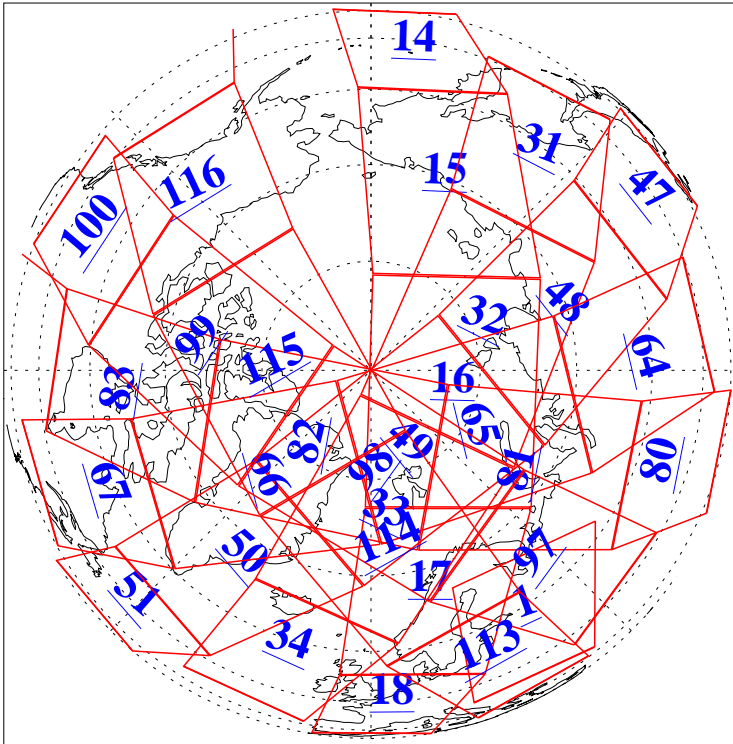

L1B Availability
AMSU Granules: 240
HSB Granules: 0
AIRS Granules: 240

1 Mar 2004
DoY 61
Aqua Day 667
Granules: 1 to 120

Granules: 121 to 240

Legend: AMSU Available, HSB Available, AIRS Available

L1B Availability
AMSU Granules: 240
HSB Granules: 0
AIRS Granules: 240

1 Mar 2004
DoY 61
Aqua Day 667

Ascending Granules

Descending Granules

Legend: AMSU Available, HSB Available, AIRS Available

L1B Availability
 AMSU Granules: 240
 HSB Granules: 0
 AIRS Granules: 240

1 Mar 2004
 DoY 61
 Aqua Day 667

Northern Hemisphere Granules

Southern Hemisphere Granules

Legend: AMSU Available, HSB Available, AIRS Available