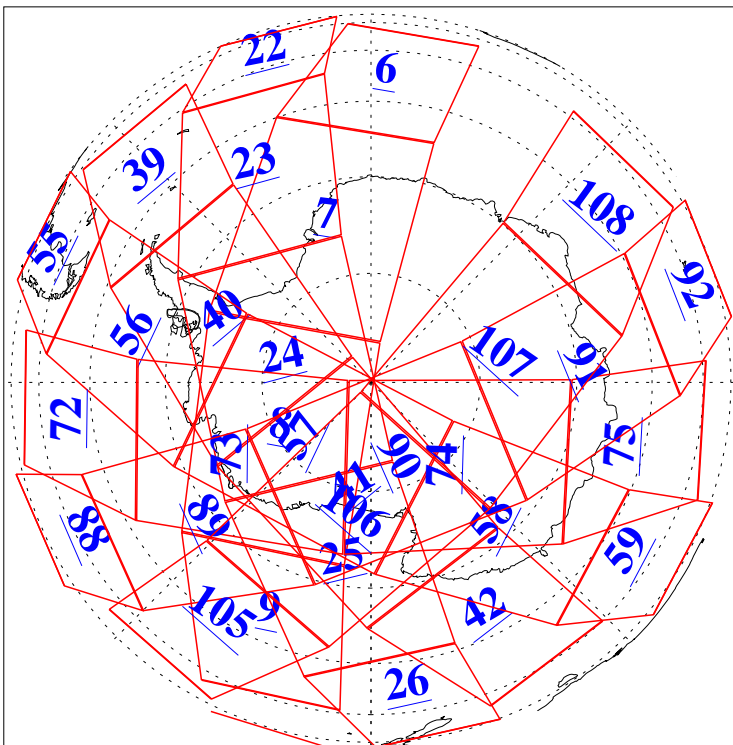

L1B Availability
AMSU Granules: 240
HSB Granules: 0
AIRS Granules: 240

1 Mar 2004
DoY 61
Aqua Day 667
Granules: 1 to 120

Granules: 121 to 240

Legend: AMSU Available, HSB Available, AIRS Available

L1B Availability
AMSU Granules: 240
HSB Granules: 0
AIRS Granules: 240

1 Mar 2004
DoY 61
Aqua Day 667

Ascending Granules

Descending Granules

Legend: AMSU Available, HSB Available, AIRS Available

L1B Availability
 AMSU Granules: 240
 HSB Granules: 0
 AIRS Granules: 240

1 Mar 2004
 DoY 61
 Aqua Day 667

Northern Hemisphere Granules

Southern Hemisphere Granules

Legend: AMSU Available, HSB Available, AIRS Available