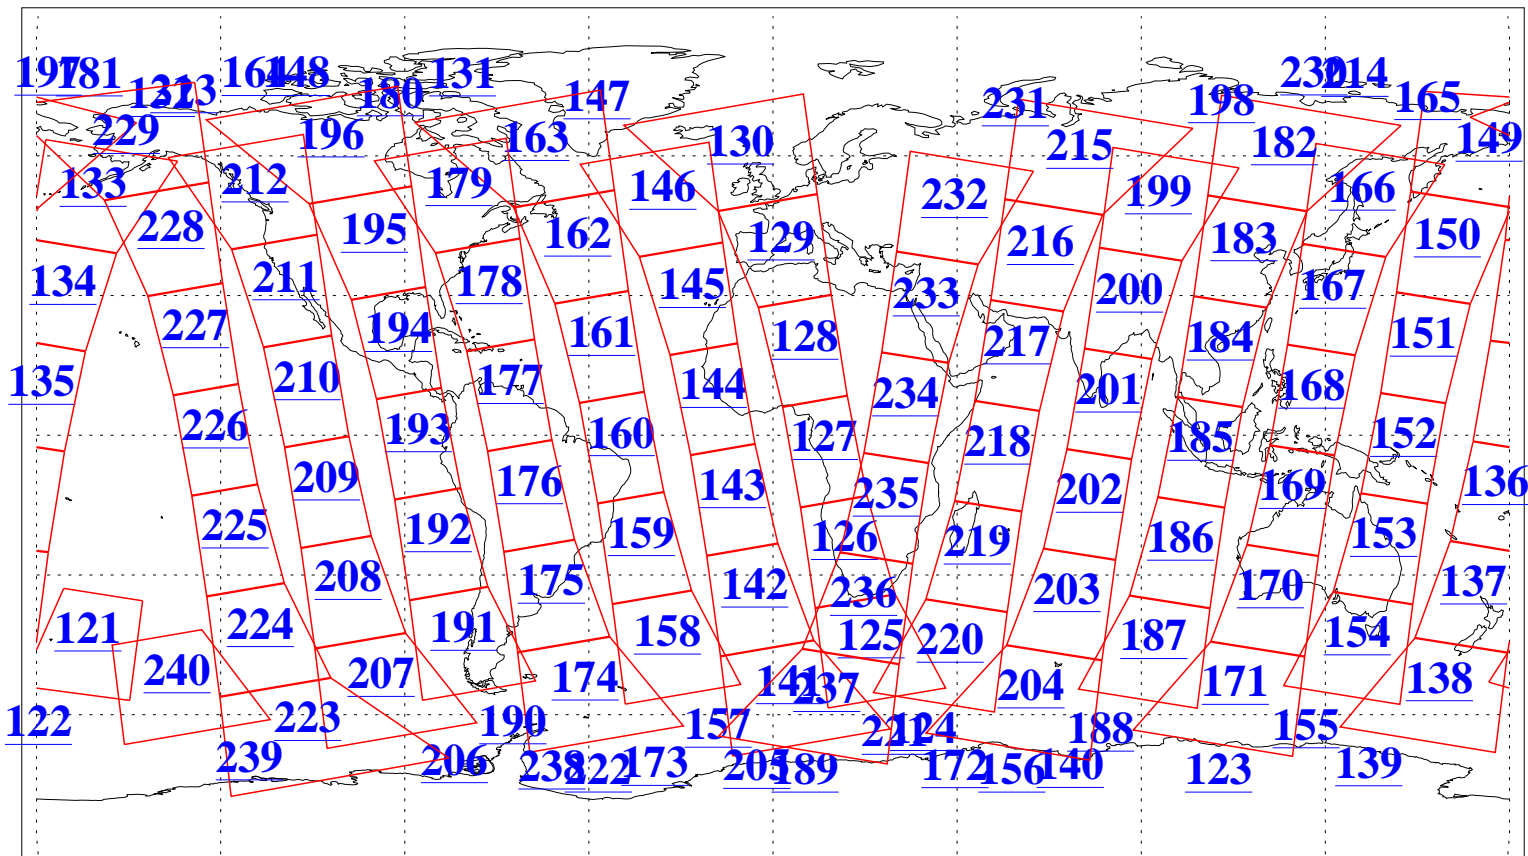

L1B Availability
AMSU Granules: 240
HSB Granules: 0
AIRS Granules: 240

1 Mar 2004
DoY 61
Aqua Day 667
Granules: 1 to 120

Granules: 121 to 240

Legend: AMSU Available, HSB Available, AIRS Available

L1B Availability
AMSU Granules: 240
HSB Granules: 0
AIRS Granules: 240

1 Mar 2004
DoY 61
Aqua Day 667

Ascending Granules

Descending Granules

Legend: AMSU Available, HSB Available, AIRS Available

L1B Availability
 AMSU Granules: 240
 HSB Granules: 0
 AIRS Granules: 240

1 Mar 2004
 DoY 61
 Aqua Day 667

Northern Hemisphere Granules

Southern Hemisphere Granules

Legend: AMSU Available, HSB Available, AIRS Available