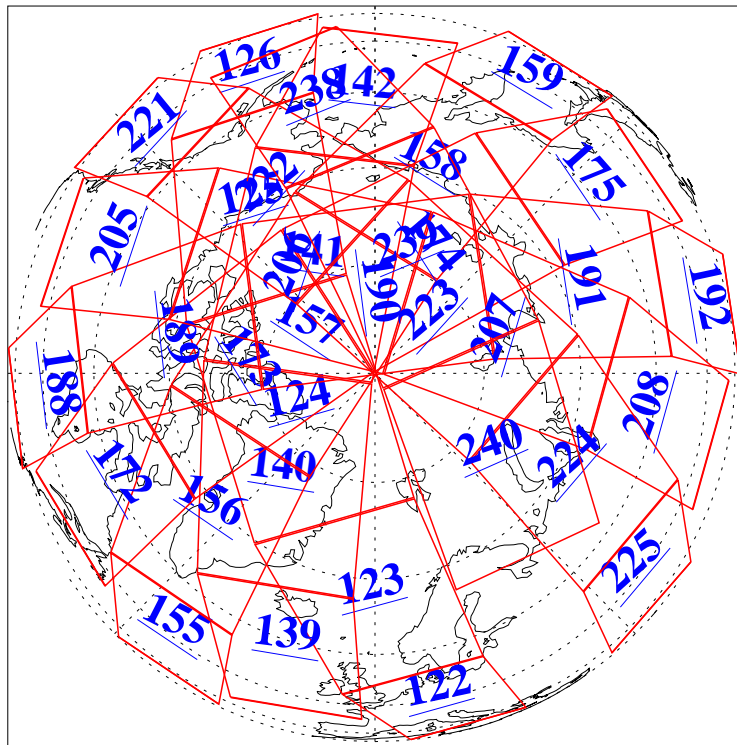

L1B Availability
AMSU Granules: 240
HSB Granules: 0
AIRS Granules: 240

29 Feb 2004
DoY 60
Aqua Day 666
Granules: 1 to 120

Granules: 121 to 240

Legend: AMSU Available, HSB Available, AIRS Available

L1B Availability
AMSU Granules: 240
HSB Granules: 0
AIRS Granules: 240

29 Feb 2004
DoY 60
Aqua Day 666

Ascending Granules

Descending Granules

Legend: AMSU Available, HSB Available, AIRS Available

L1B Availability
AMSU Granules: 240
HSB Granules: 0
AIRS Granules: 240

29 Feb 2004
DoY 60
Aqua Day 666

Northern Hemisphere Granules

Southern Hemisphere Granules

Legend: AMSU Available, HSB Available, AIRS Available