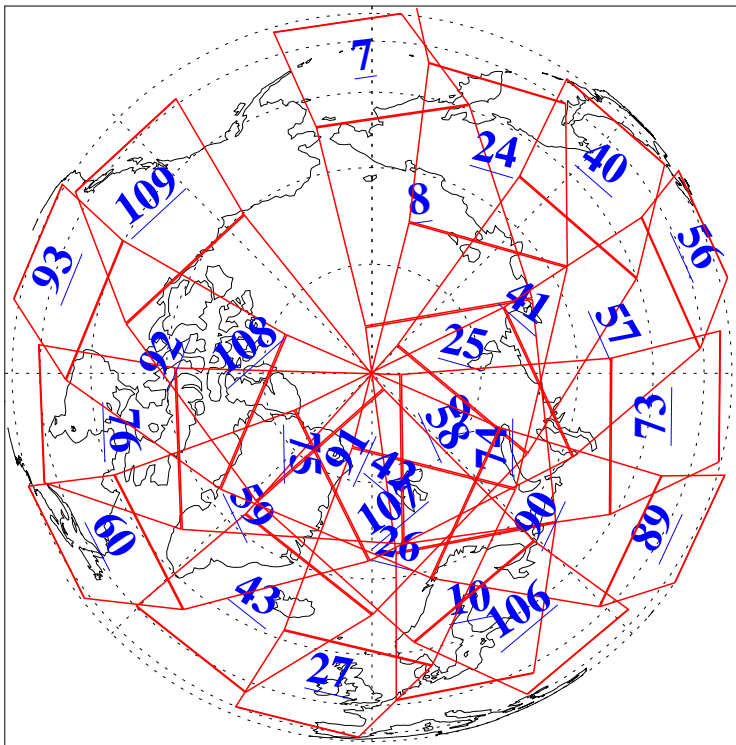

L1B Availability
AMSU Granules: 240
HSB Granules: 0
AIRS Granules: 240

29 Feb 2004
DoY 60
Aqua Day 666
Granules: 1 to 120

Granules: 121 to 240

Legend: AMSU Available, HSB Available, AIRS Available

L1B Availability
AMSU Granules: 240
HSB Granules: 0
AIRS Granules: 240

29 Feb 2004
DoY 60
Aqua Day 666

Ascending Granules

Descending Granules

Legend: AMSU Available, HSB Available, AIRS Available

L1B Availability
AMSU Granules: 240
HSB Granules: 0
AIRS Granules: 240

29 Feb 2004
DoY 60
Aqua Day 666

Northern Hemisphere Granules

Southern Hemisphere Granules

Legend: AMSU Available, HSB Available, AIRS Available