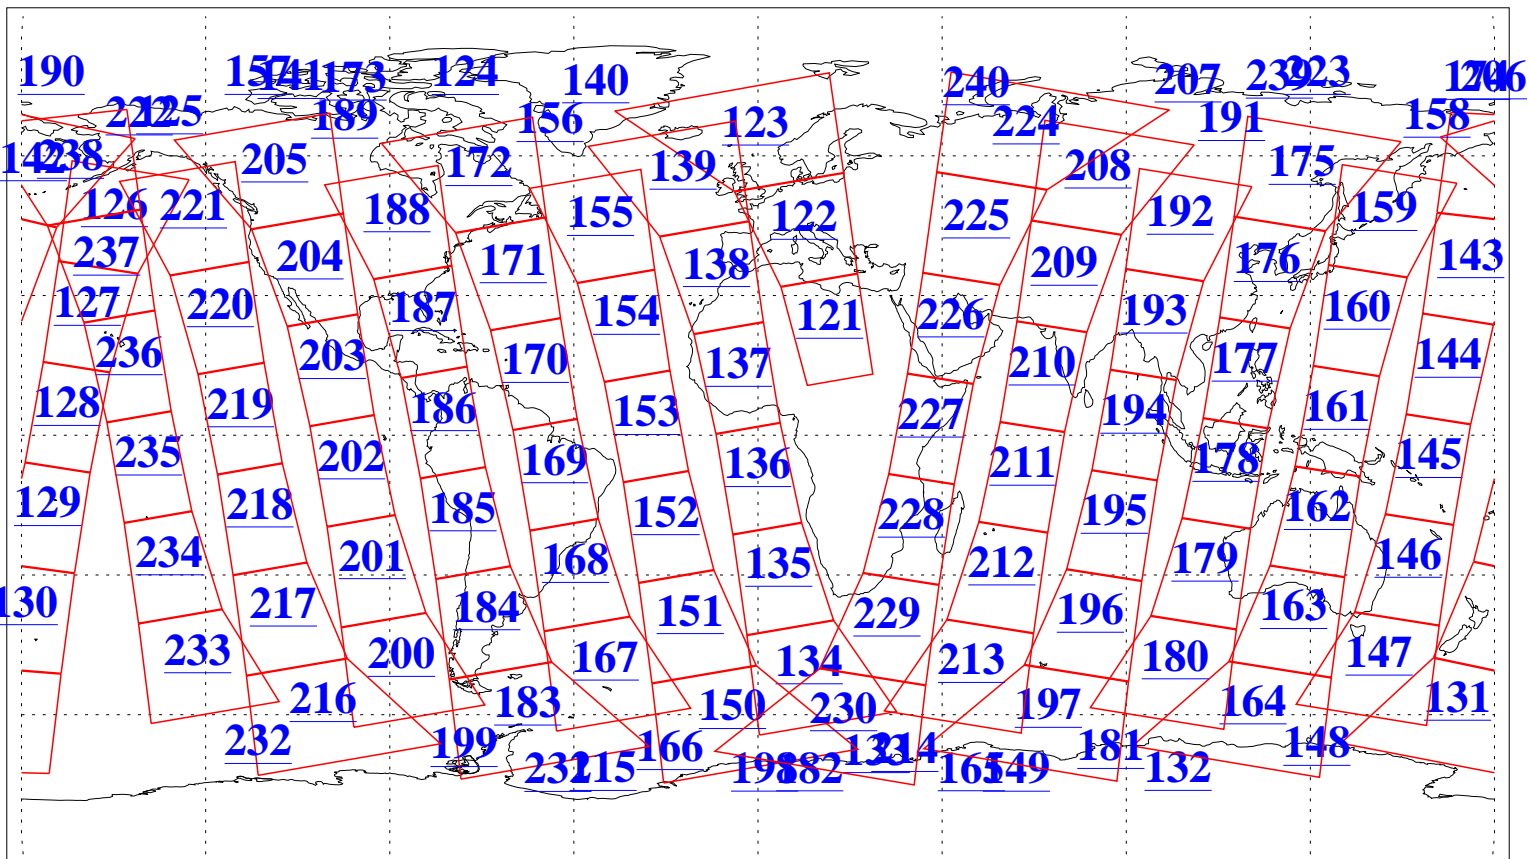

L1B Availability
AMSU Granules: 240
HSB Granules: 0
AIRS Granules: 240

29 Feb 2004
DoY 60
Aqua Day 666
Granules: 1 to 120

Granules: 121 to 240

Legend: AMSU Available, HSB Available, AIRS Available

L1B Availability
AMSU Granules: 240
HSB Granules: 0
AIRS Granules: 240

29 Feb 2004
DoY 60
Aqua Day 666

Ascending Granules

Descending Granules

Legend: AMSU Available, HSB Available, AIRS Available

L1B Availability
AMSU Granules: 240
HSB Granules: 0
AIRS Granules: 240

29 Feb 2004
DoY 60
Aqua Day 666

Northern Hemisphere Granules

Southern Hemisphere Granules

Legend: AMSU Available, HSB Available, AIRS Available