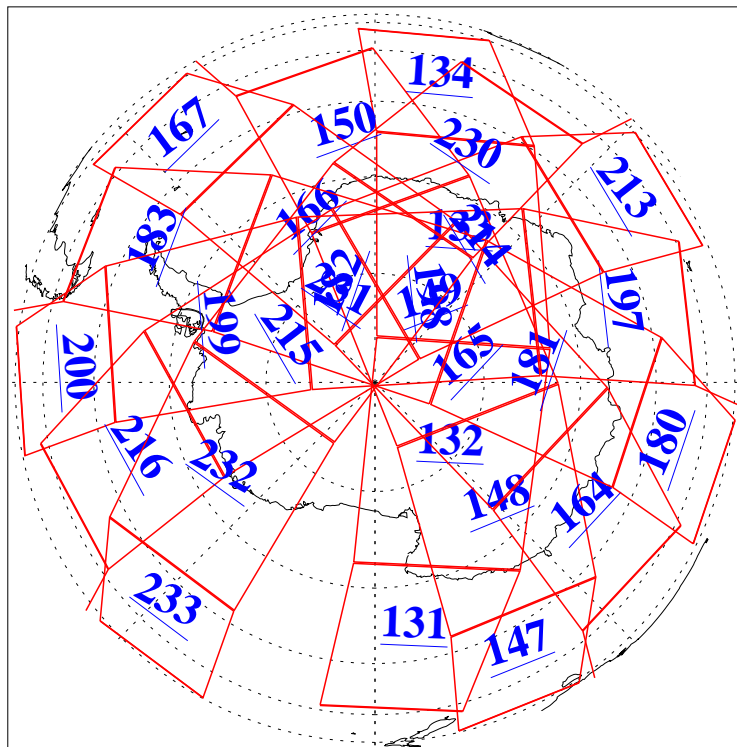

29 Feb 2004
DoY 60
Aqua Day 666

Ascending Granules

Descending Granules

Legend: AMSU Available, HSB Available, AIRS Available

L1B Availability
AMSU Granules: 240
HSB Granules: 0
AIRS Granules: 240

29 Feb 2004
DoY 60
Aqua Day 666

Northern Hemisphere Granules

Southern Hemisphere Granules

Legend: AMSU Available, HSB Available, AIRS Available