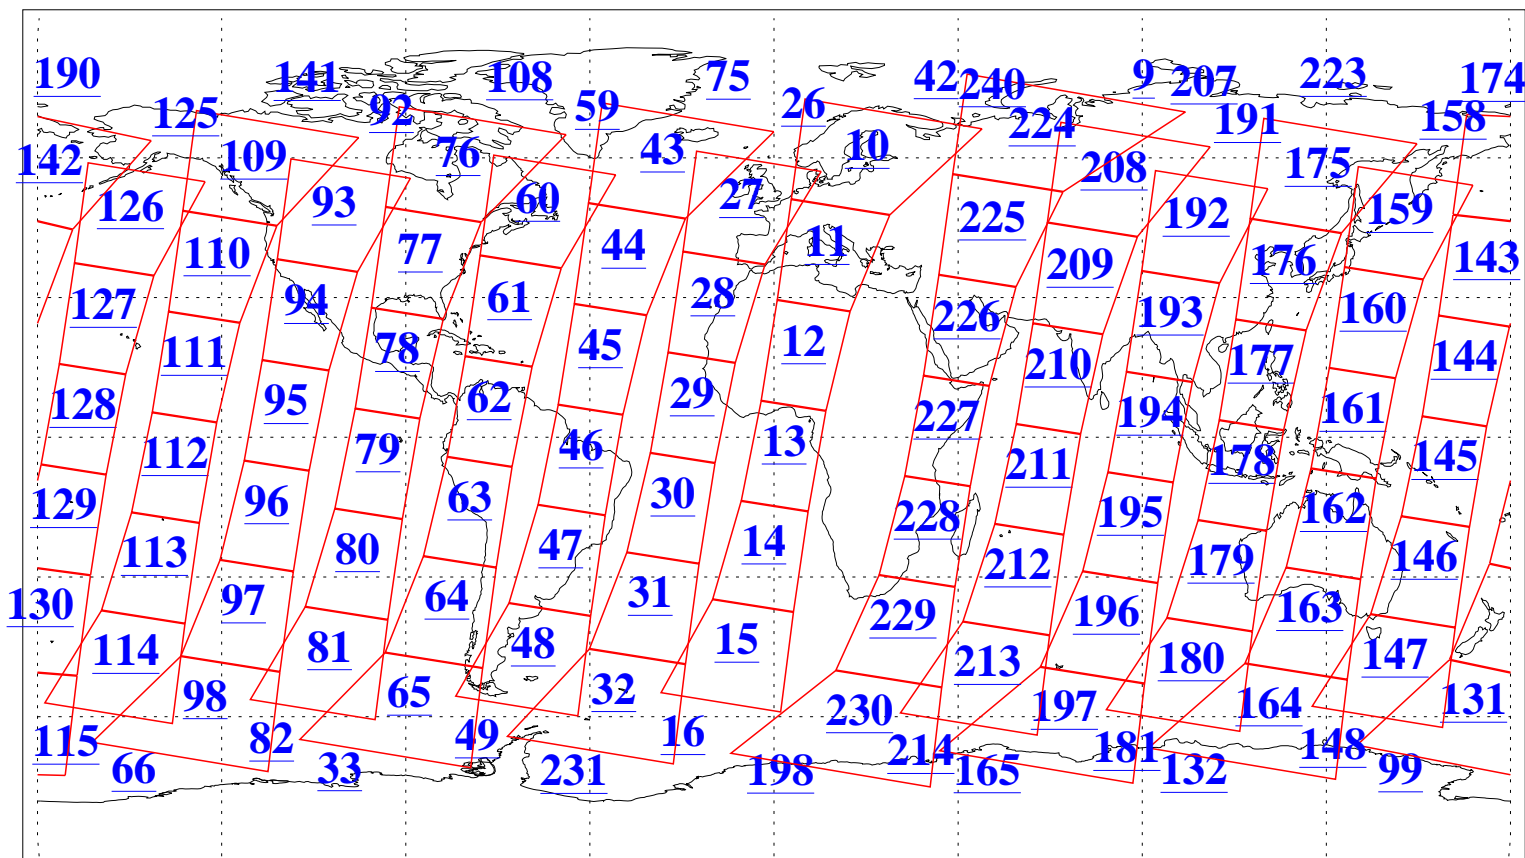

L1B Availability
AMSU Granules: 240
HSB Granules: 0
AIRS Granules: 240

29 Feb 2004
DoY 60
Aqua Day 666
Granules: 1 to 120

Granules: 121 to 240

Legend: AMSU Available, HSB Available, AIRS Available

L1B Availability
AMSU Granules: 240
HSB Granules: 0
AIRS Granules: 240

29 Feb 2004
DoY 60
Aqua Day 666

Ascending Granules

Descending Granules

Legend: AMSU Available, HSB Available, AIRS Available

L1B Availability
AMSU Granules: 240
HSB Granules: 0
AIRS Granules: 240

29 Feb 2004
DoY 60
Aqua Day 666

Northern Hemisphere Granules

Southern Hemisphere Granules

Legend: AMSU Available, HSB Available, AIRS Available