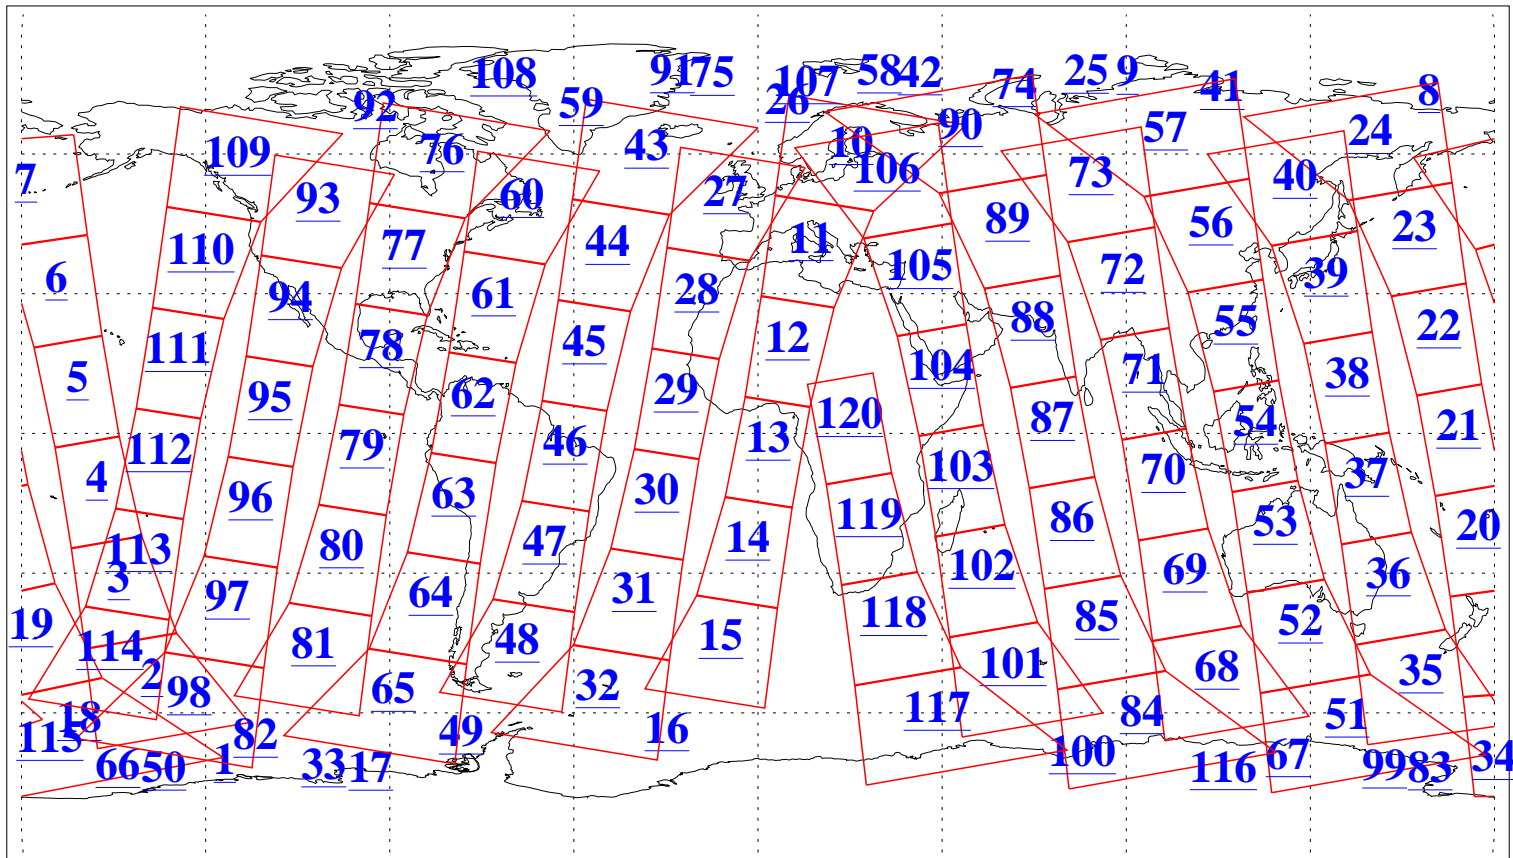

L1B Availability
AMSU Granules: 240
HSB Granules: 0
AIRS Granules: 240

29 Feb 2004
DoY 60
Aqua Day 666
Granules: 1 to 120

Granules: 121 to 240

Legend: AMSU Available, HSB Available, AIRS Available

L1B Availability
AMSU Granules: 240
HSB Granules: 0
AIRS Granules: 240

29 Feb 2004
DoY 60
Aqua Day 666

Ascending Granules

Descending Granules

Legend: AMSU Available, HSB Available, AIRS Available

L1B Availability
AMSU Granules: 240
HSB Granules: 0
AIRS Granules: 240

29 Feb 2004
DoY 60
Aqua Day 666

Northern Hemisphere Granules

Southern Hemisphere Granules

Legend: AMSU Available, HSB Available, AIRS Available