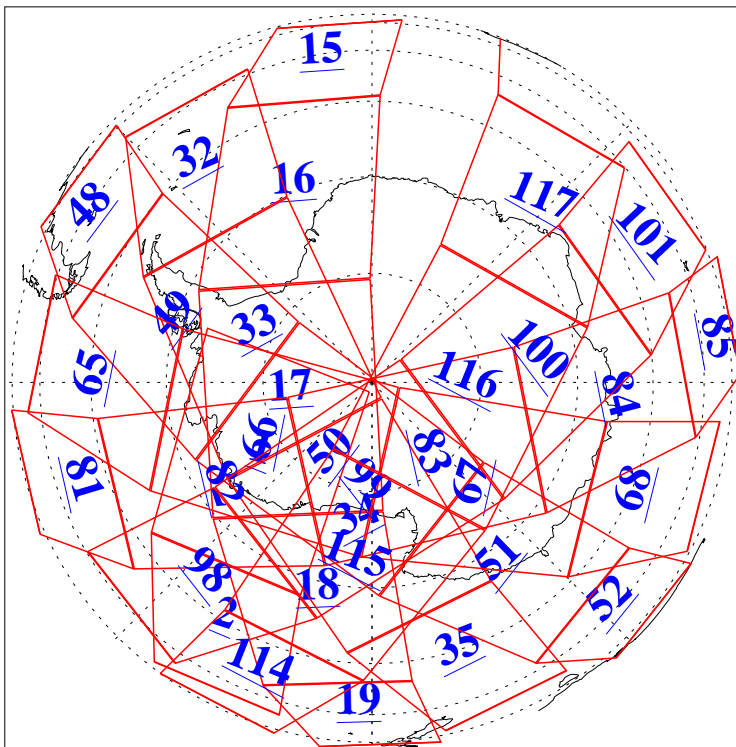

L1B Availability
AMSU Granules: 240
HSB Granules: 0
AIRS Granules: 240

29 Feb 2004
DoY 60
Aqua Day 666
Granules: 1 to 120

Granules: 121 to 240

Legend: AMSU Available, HSB Available, AIRS Available

L1B Availability
AMSU Granules: 240
HSB Granules: 0
AIRS Granules: 240

29 Feb 2004
DoY 60
Aqua Day 666

Ascending Granules

Descending Granules

Legend: AMSU Available, HSB Available, AIRS Available

L1B Availability
AMSU Granules: 240
HSB Granules: 0
AIRS Granules: 240

29 Feb 2004
DoY 60
Aqua Day 666

Northern Hemisphere Granules

Southern Hemisphere Granules

Legend: AMSU Available, HSB Available, AIRS Available