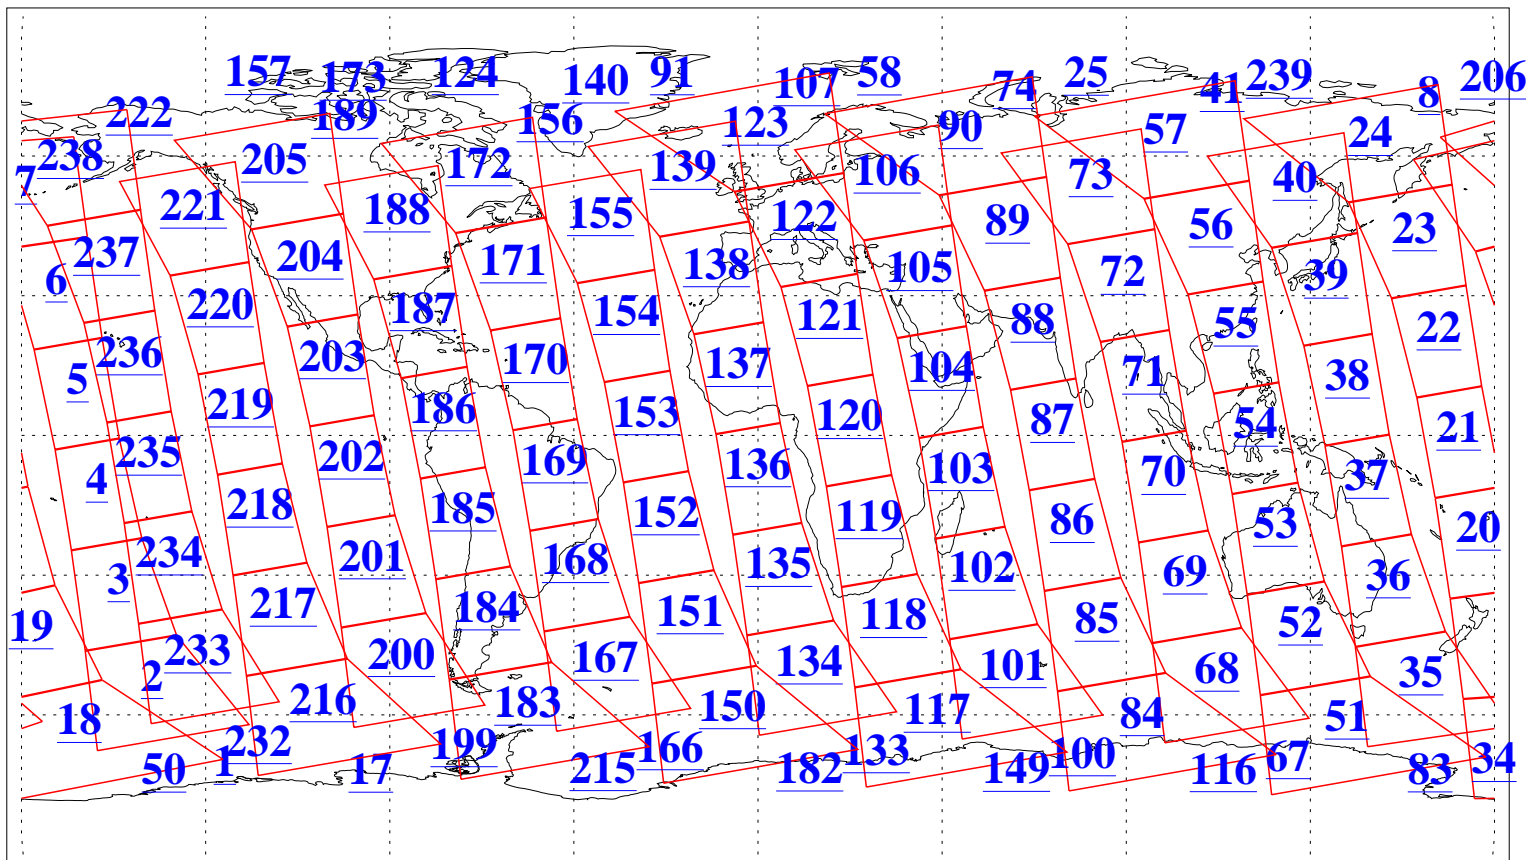

L1B Availability
AMSU Granules: 240
HSB Granules: 0
AIRS Granules: 240

29 Feb 2004
DoY 60
Aqua Day 666
Granules: 1 to 120

Granules: 121 to 240

Legend: AMSU Available, HSB Available, AIRS Available

L1B Availability
AMSU Granules: 240
HSB Granules: 0
AIRS Granules: 240

29 Feb 2004
DoY 60
Aqua Day 666

Ascending Granules

Descending Granules

Legend: AMSU Available, HSB Available, AIRS Available

L1B Availability
AMSU Granules: 240
HSB Granules: 0
AIRS Granules: 240

29 Feb 2004
DoY 60
Aqua Day 666

Northern Hemisphere Granules

Southern Hemisphere Granules

Legend: AMSU Available, HSB Available, AIRS Available