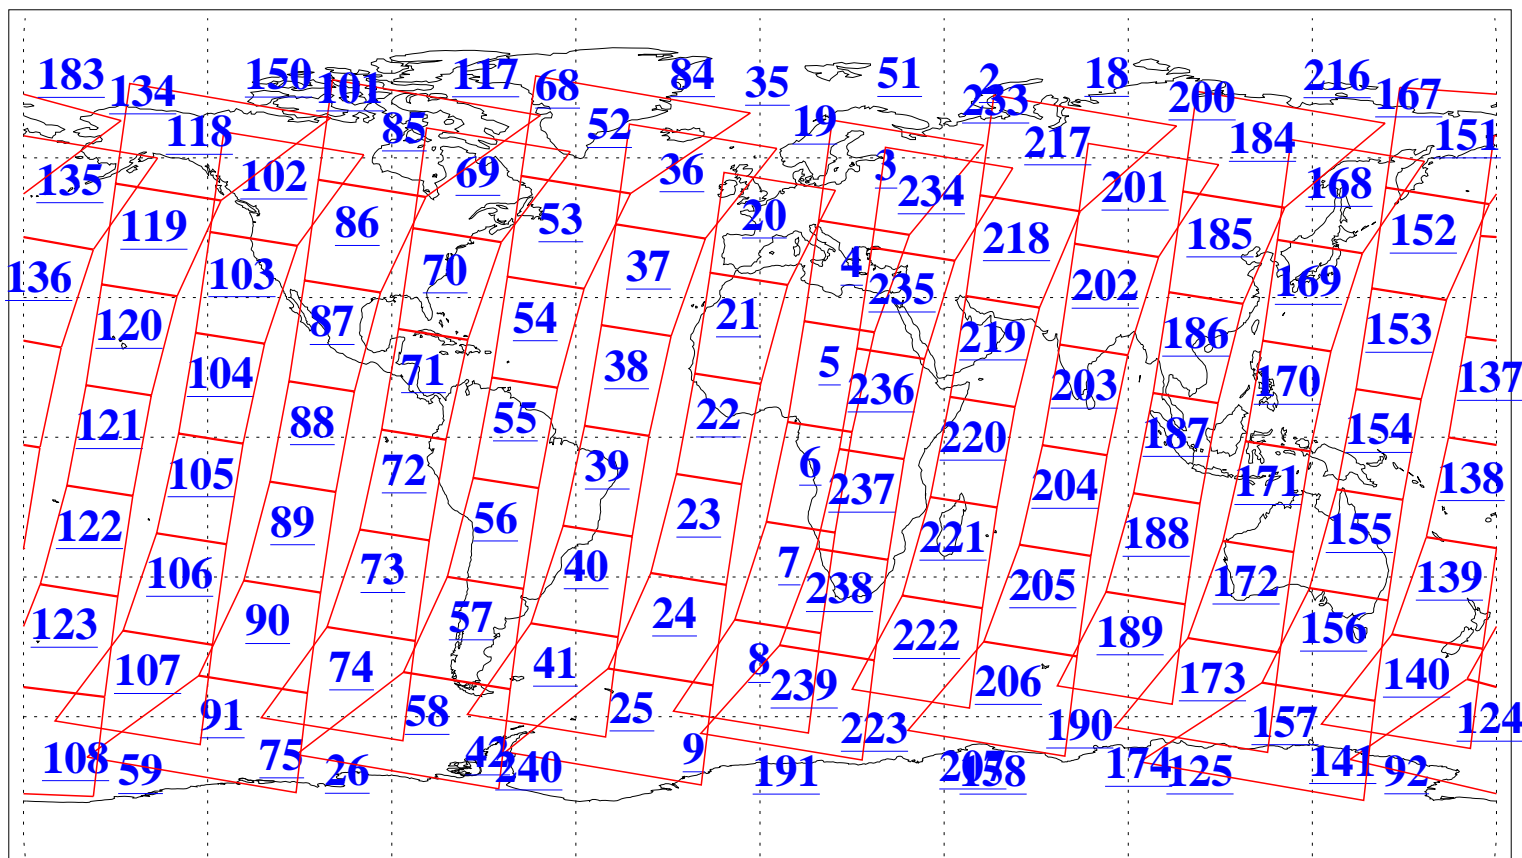

L1B Availability
AMSU Granules: 240
HSB Granules: 0
AIRS Granules: 240

28 Feb 2004
DoY 59
Aqua Day 665
Granules: 1 to 120

Granules: 121 to 240

Legend: AMSU Available, HSB Available, AIRS Available

L1B Availability
 AMSU Granules: 240
 HSB Granules: 0
 AIRS Granules: 240

28 Feb 2004
 DoY 59
 Aqua Day 665

Ascending Granules

Descending Granules

Legend: AMSU Available, HSB Available, AIRS Available

L1B Availability
AMSU Granules: 240
HSB Granules: 0
AIRS Granules: 240

28 Feb 2004
DoY 59
Aqua Day 665

Northern Hemisphere Granules

Southern Hemisphere Granules

Legend: AMSU Available, HSB Available, AIRS Available