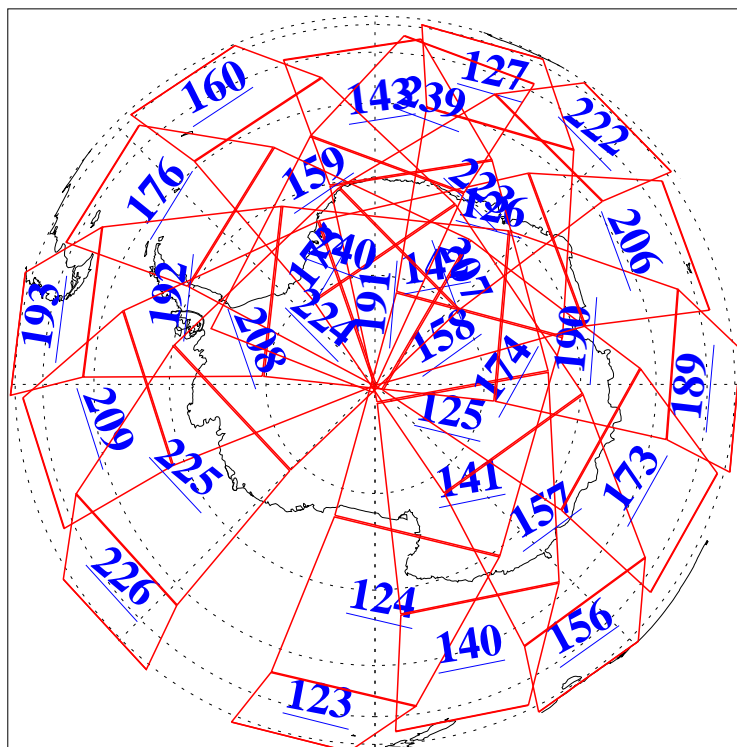

L1B Availability
AMSU Granules: 240
HSB Granules: 0
AIRS Granules: 240

28 Feb 2004
DoY 59
Aqua Day 665
Granules: 1 to 120

Granules: 121 to 240

Legend: AMSU Available, HSB Available, AIRS Available

L1B Availability
 AMSU Granules: 240
 HSB Granules: 0
 AIRS Granules: 240

28 Feb 2004
 DoY 59
 Aqua Day 665

Ascending Granules

Descending Granules

Legend: AMSU Available, HSB Available, AIRS Available

L1B Availability
AMSU Granules: 240
HSB Granules: 0
AIRS Granules: 240

28 Feb 2004
DoY 59
Aqua Day 665

Northern Hemisphere Granules

Southern Hemisphere Granules

Legend: AMSU Available, HSB Available, AIRS Available