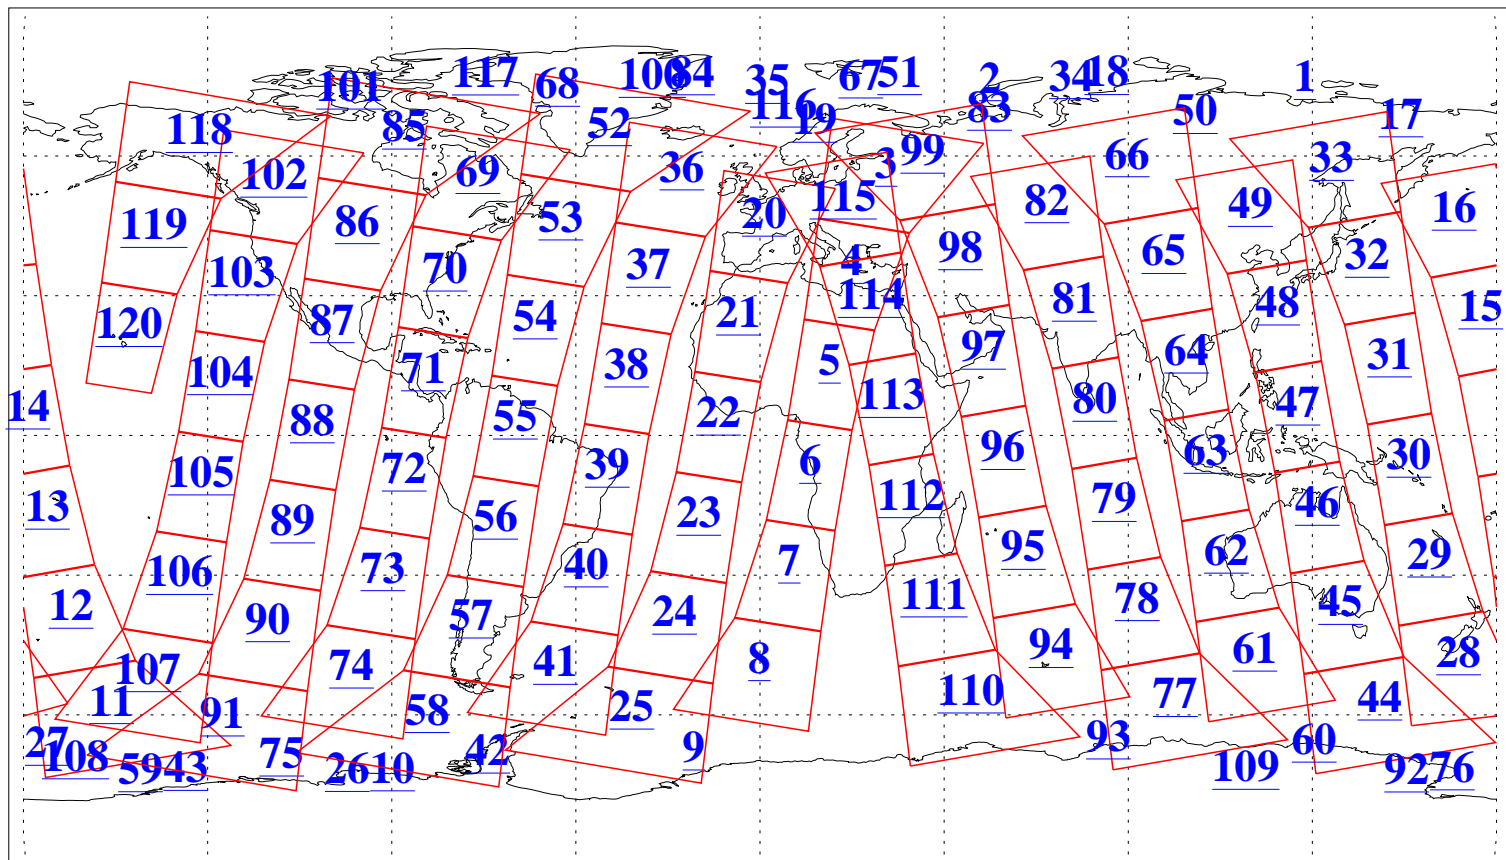

L1B Availability
AMSU Granules: 240
HSB Granules: 0
AIRS Granules: 240

28 Feb 2004
DoY 59
Aqua Day 665
Granules: 1 to 120

Granules: 121 to 240

Legend: AMSU Available, HSB Available, AIRS Available

L1B Availability
 AMSU Granules: 240
 HSB Granules: 0
 AIRS Granules: 240

28 Feb 2004
 DoY 59
 Aqua Day 665

Ascending Granules

Descending Granules

Legend: AMSU Available, HSB Available, AIRS Available

L1B Availability
AMSU Granules: 240
HSB Granules: 0
AIRS Granules: 240

28 Feb 2004
DoY 59
Aqua Day 665

Northern Hemisphere Granules

Southern Hemisphere Granules

Legend: AMSU Available, HSB Available, AIRS Available