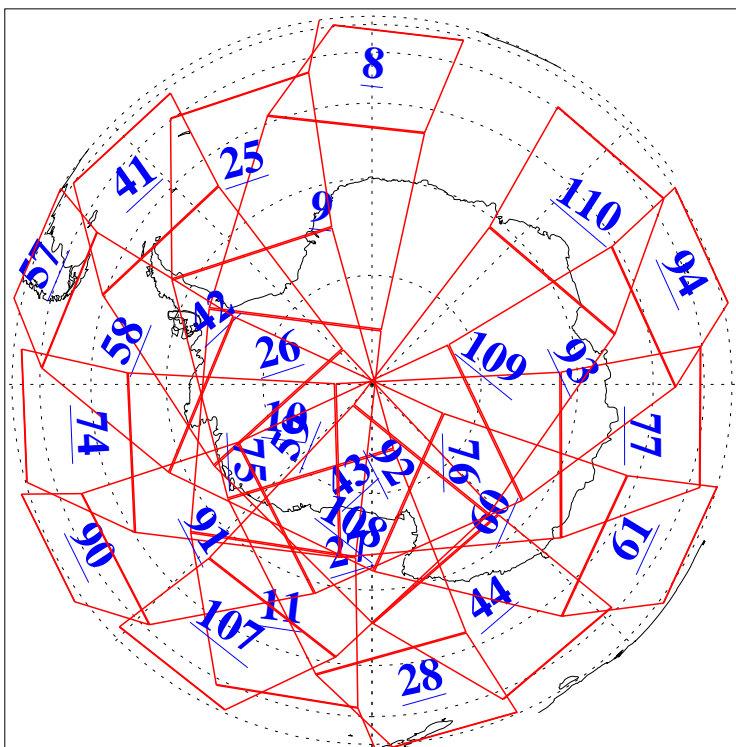

L1B Availability
AMSU Granules: 240
HSB Granules: 0
AIRS Granules: 240

28 Feb 2004
DoY 59
Aqua Day 665
Granules: 1 to 120

Granules: 121 to 240

Legend: AMSU Available, HSB Available, AIRS Available

L1B Availability
 AMSU Granules: 240
 HSB Granules: 0
 AIRS Granules: 240

28 Feb 2004
 DoY 59
 Aqua Day 665

Ascending Granules

Descending Granules

Legend: AMSU Available, HSB Available, AIRS Available

L1B Availability
AMSU Granules: 240
HSB Granules: 0
AIRS Granules: 240

28 Feb 2004
DoY 59
Aqua Day 665

Northern Hemisphere Granules

Southern Hemisphere Granules

Legend: AMSU Available, HSB Available, AIRS Available