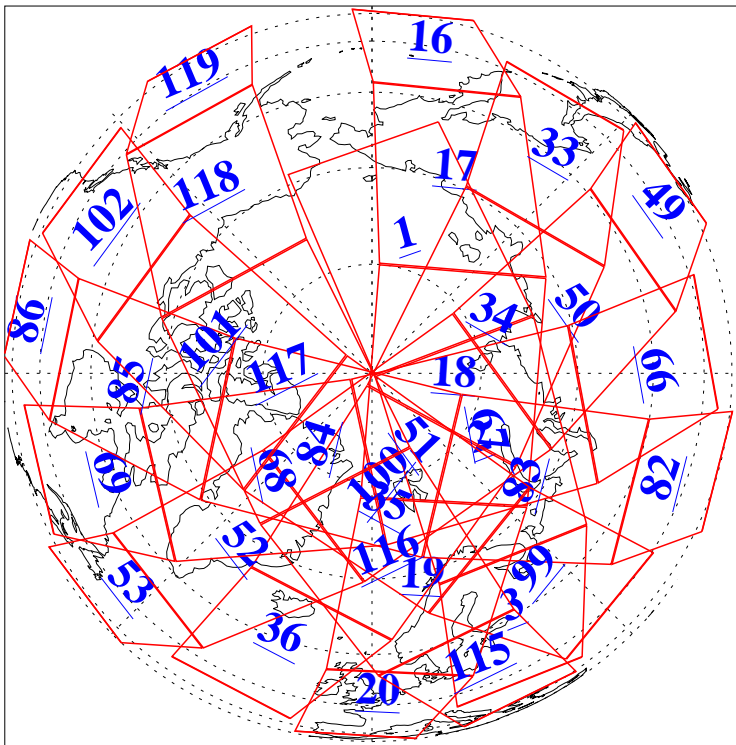

L1B Availability
AMSU Granules: 240
HSB Granules: 0
AIRS Granules: 240

28 Feb 2004
DoY 59
Aqua Day 665
Granules: 1 to 120

Granules: 121 to 240

Legend: AMSU Available, HSB Available, AIRS Available

L1B Availability
 AMSU Granules: 240
 HSB Granules: 0
 AIRS Granules: 240

28 Feb 2004
 DoY 59
 Aqua Day 665

Ascending Granules

Descending Granules

Legend: AMSU Available, HSB Available, AIRS Available

L1B Availability
AMSU Granules: 240
HSB Granules: 0
AIRS Granules: 240

28 Feb 2004
DoY 59
Aqua Day 665

Northern Hemisphere Granules

Southern Hemisphere Granules

Legend: AMSU Available, HSB Available, AIRS Available