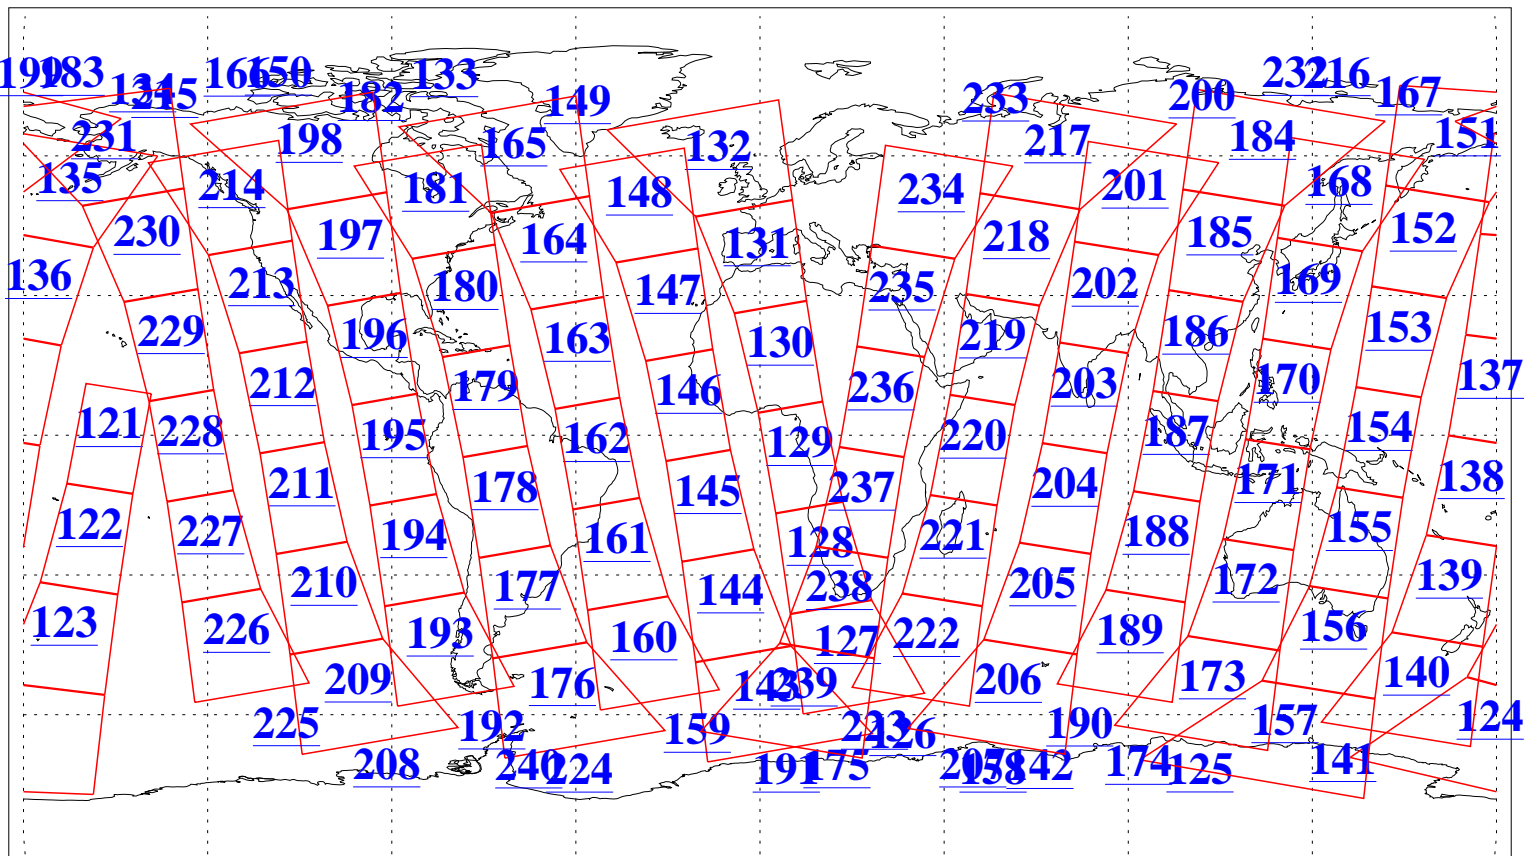

L1B Availability
AMSU Granules: 240
HSB Granules: 0
AIRS Granules: 240

28 Feb 2004
DoY 59
Aqua Day 665
Granules: 1 to 120

Granules: 121 to 240

Legend: AMSU Available, HSB Available, AIRS Available

L1B Availability
 AMSU Granules: 240
 HSB Granules: 0
 AIRS Granules: 240

28 Feb 2004
 DoY 59
 Aqua Day 665

Ascending Granules

Descending Granules

Legend: AMSU Available, HSB Available, AIRS Available

L1B Availability
AMSU Granules: 240
HSB Granules: 0
AIRS Granules: 240

28 Feb 2004
DoY 59
Aqua Day 665

Northern Hemisphere Granules

Southern Hemisphere Granules

Legend: AMSU Available, HSB Available, AIRS Available