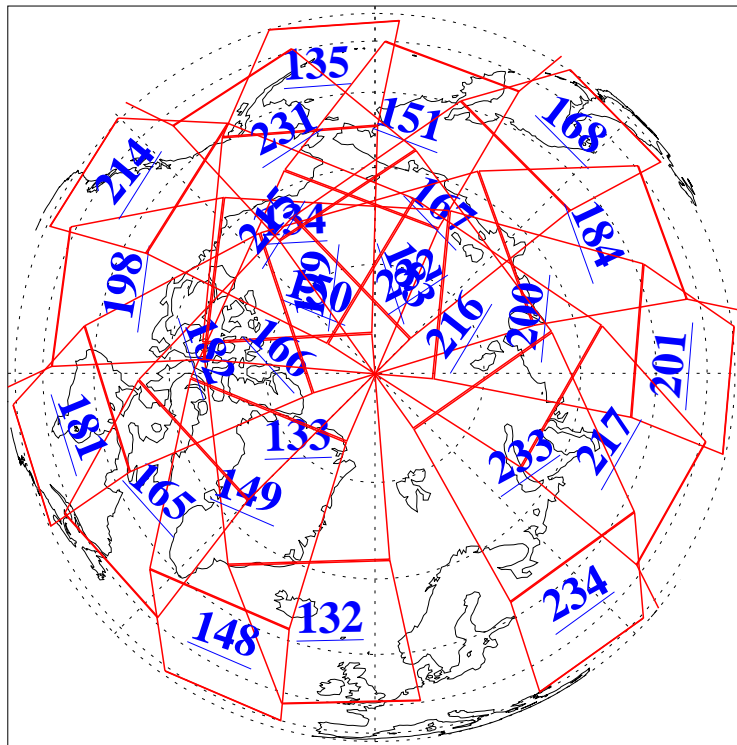

L1B Availability
AMSU Granules: 240
HSB Granules: 0
AIRS Granules: 240

28 Feb 2004
DoY 59
Aqua Day 665
Granules: 1 to 120

Granules: 121 to 240

Legend: AMSU Available, HSB Available, AIRS Available

L1B Availability
 AMSU Granules: 240
 HSB Granules: 0
 AIRS Granules: 240

28 Feb 2004
 DoY 59
 Aqua Day 665

Ascending Granules

Descending Granules

Legend: AMSU Available, HSB Available, AIRS Available

L1B Availability
AMSU Granules: 240
HSB Granules: 0
AIRS Granules: 240

28 Feb 2004
DoY 59
Aqua Day 665

Northern Hemisphere Granules

Southern Hemisphere Granules

Legend: AMSU Available, HSB Available, AIRS Available