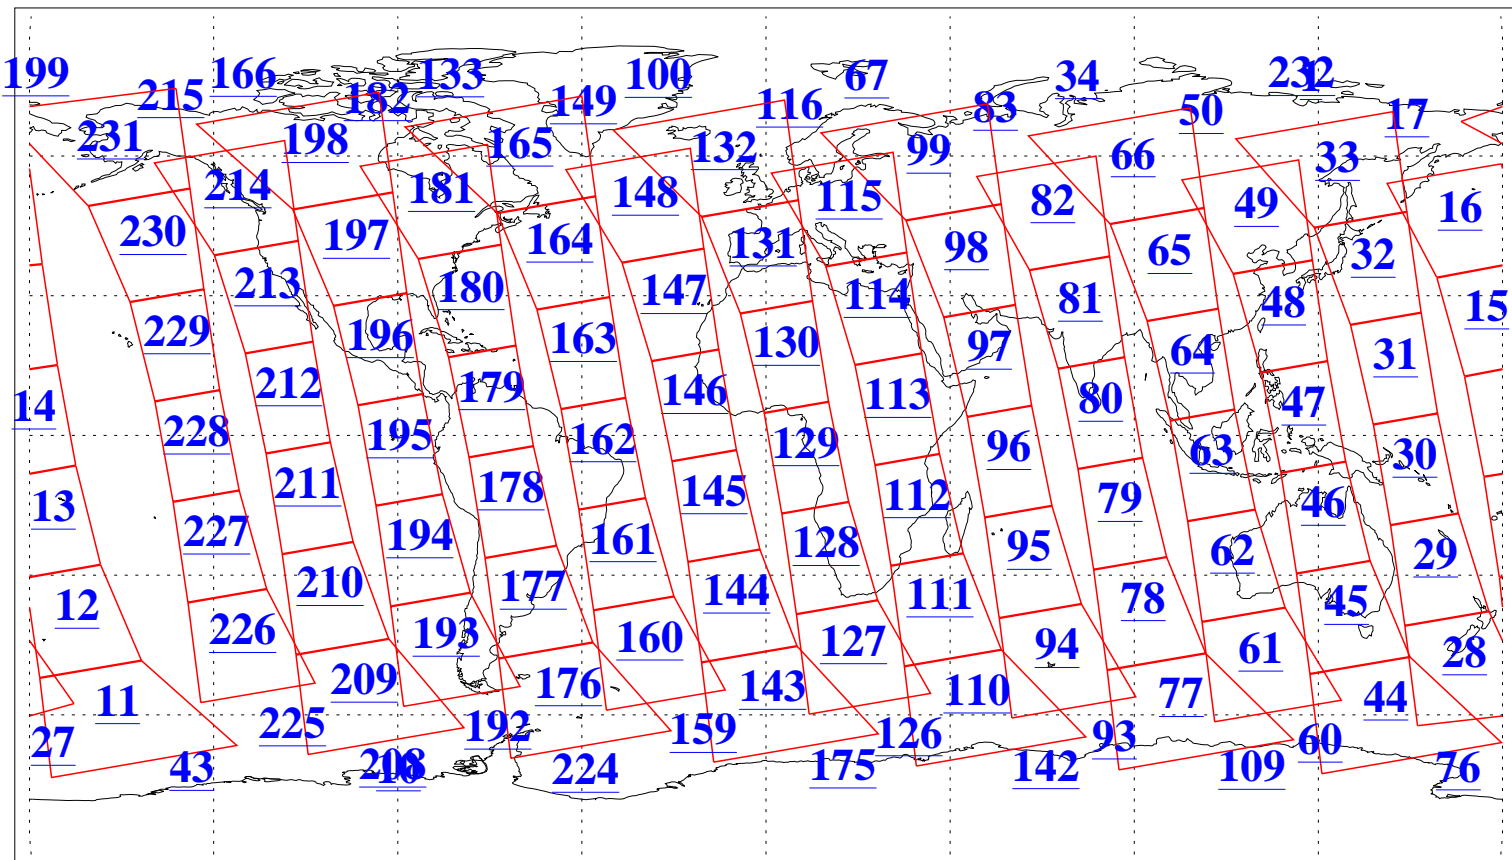

L1B Availability
AMSU Granules: 240
HSB Granules: 0
AIRS Granules: 240

28 Feb 2004
DoY 59
Aqua Day 665
Granules: 1 to 120

Granules: 121 to 240

Legend: AMSU Available, HSB Available, AIRS Available

L1B Availability
 AMSU Granules: 240
 HSB Granules: 0
 AIRS Granules: 240

28 Feb 2004
 DoY 59
 Aqua Day 665

Ascending Granules

Descending Granules

Legend: AMSU Available, HSB Available, AIRS Available

L1B Availability
AMSU Granules: 240
HSB Granules: 0
AIRS Granules: 240

28 Feb 2004
DoY 59
Aqua Day 665

Northern Hemisphere Granules

Southern Hemisphere Granules

Legend: AMSU Available, HSB Available, AIRS Available