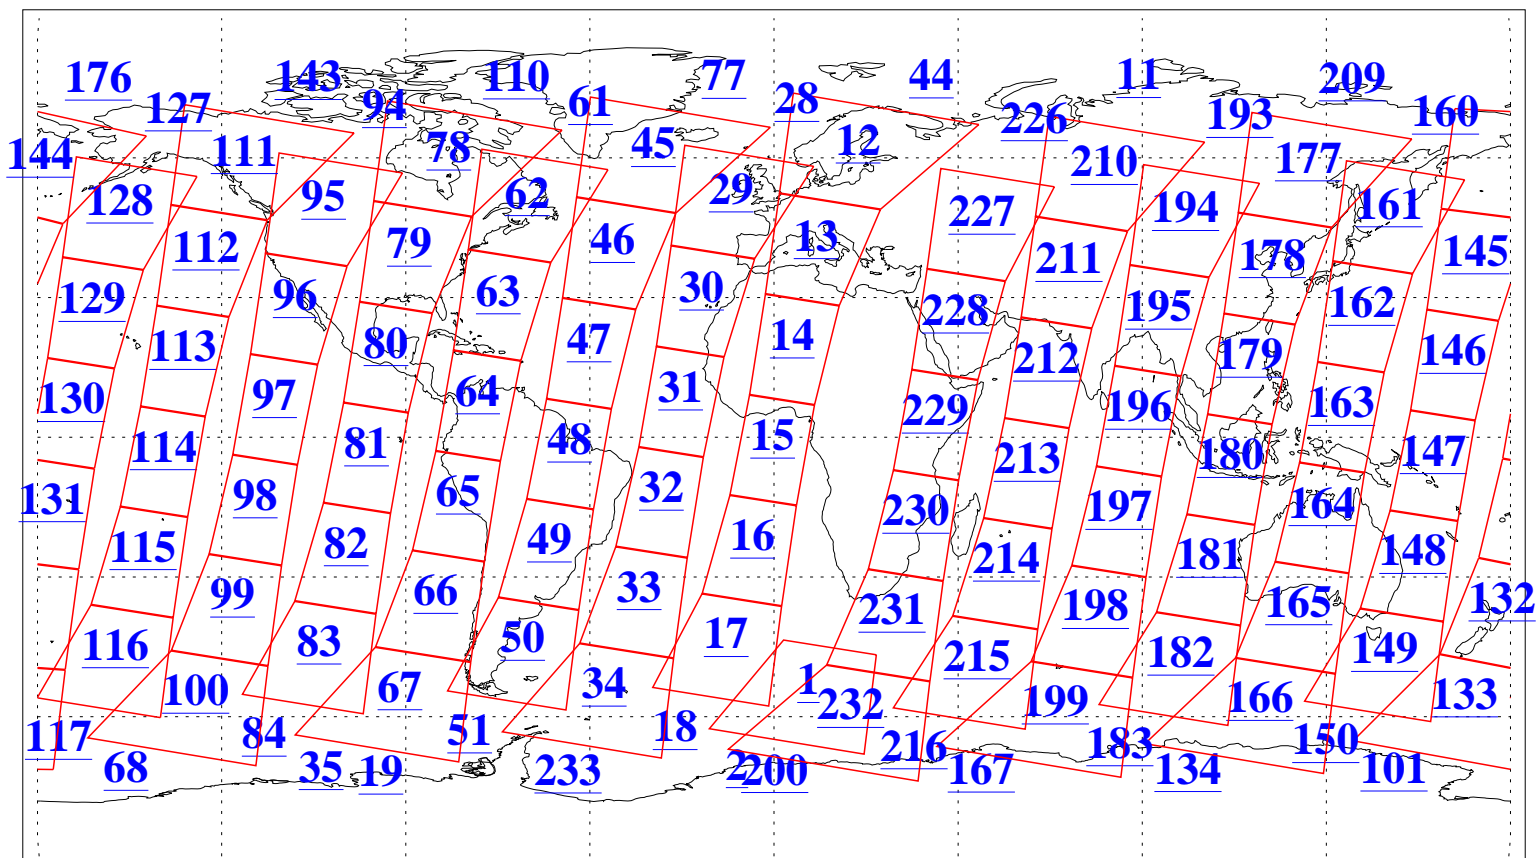

L1B Availability
AMSU Granules: 240
HSB Granules: 0
AIRS Granules: 240

27 Feb 2004
DoY 58
Aqua Day 664
Granules: 1 to 120

Granules: 121 to 240

Legend: AMSU Available, HSB Available, AIRS Available

L1B Availability
AMSU Granules: 240
HSB Granules: 0
AIRS Granules: 240

27 Feb 2004
DoY 58
Aqua Day 664

Ascending Granules

Descending Granules

Legend: AMSU Available, HSB Available, AIRS Available

L1B Availability
 AMSU Granules: 240
 HSB Granules: 0
 AIRS Granules: 240

27 Feb 2004
 DoY 58
 Aqua Day 664

Northern Hemisphere Granules

Southern Hemisphere Granules

Legend: AMSU Available, HSB Available, AIRS Available