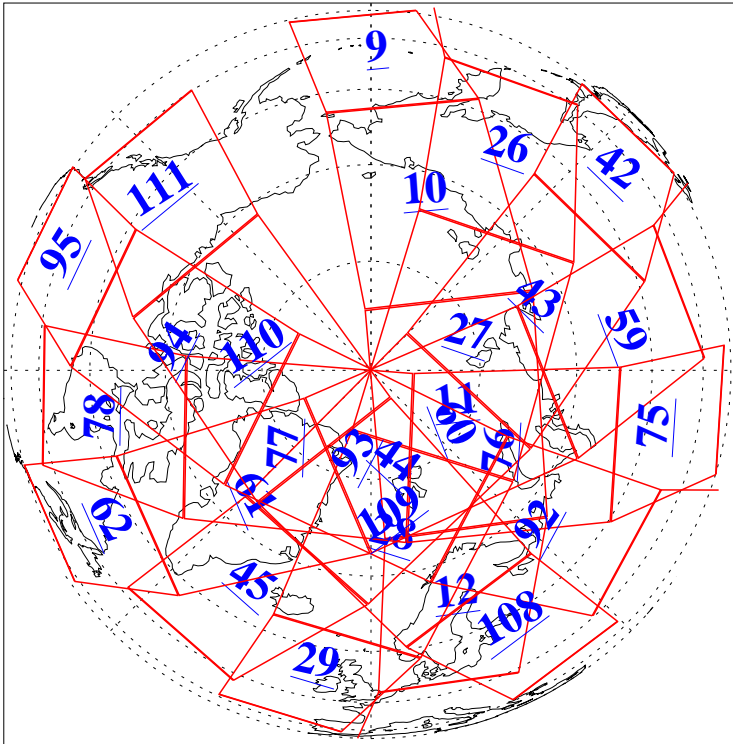

L1B Availability
AMSU Granules: 240
HSB Granules: 0
AIRS Granules: 240

27 Feb 2004
DoY 58
Aqua Day 664
Granules: 1 to 120

Granules: 121 to 240

Legend: AMSU Available, HSB Available, AIRS Available

L1B Availability
AMSU Granules: 240
HSB Granules: 0
AIRS Granules: 240

27 Feb 2004
DoY 58
Aqua Day 664

Ascending Granules

Descending Granules

Legend: AMSU Available, HSB Available, AIRS Available

L1B Availability
 AMSU Granules: 240
 HSB Granules: 0
 AIRS Granules: 240

27 Feb 2004
 DoY 58
 Aqua Day 664

Northern Hemisphere Granules

Southern Hemisphere Granules

Legend: AMSU Available, HSB Available, AIRS Available