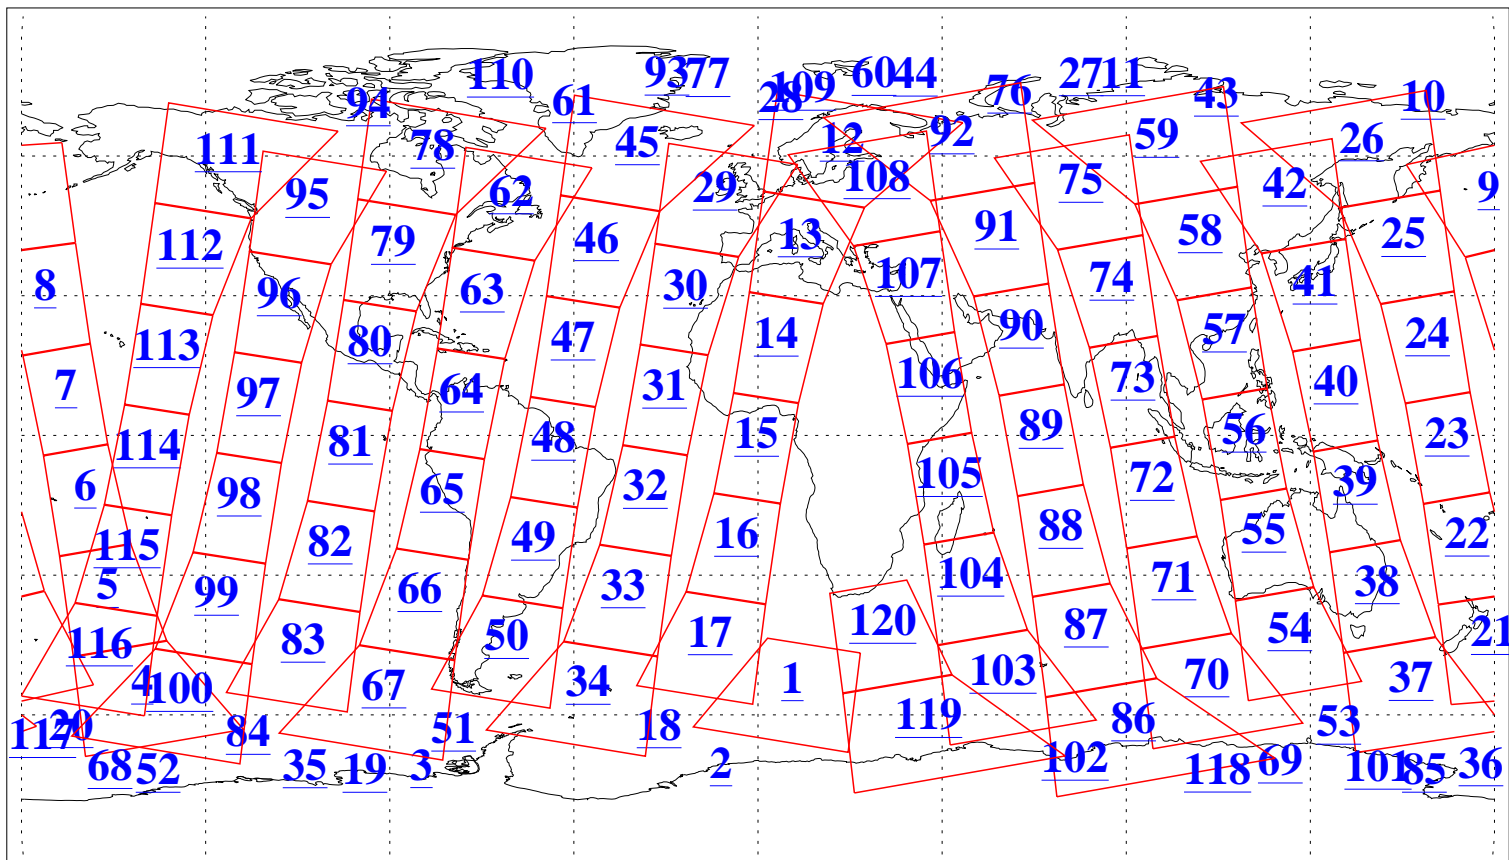

L1B Availability
AMSU Granules: 240
HSB Granules: 0
AIRS Granules: 240

27 Feb 2004
DoY 58
Aqua Day 664
Granules: 1 to 120

Granules: 121 to 240

Legend: AMSU Available, HSB Available, AIRS Available

L1B Availability
AMSU Granules: 240
HSB Granules: 0
AIRS Granules: 240

27 Feb 2004
DoY 58
Aqua Day 664

Ascending Granules

Descending Granules

Legend: AMSU Available, HSB Available, AIRS Available

L1B Availability
 AMSU Granules: 240
 HSB Granules: 0
 AIRS Granules: 240

27 Feb 2004
 DoY 58
 Aqua Day 664

Northern Hemisphere Granules

Southern Hemisphere Granules

Legend: AMSU Available, HSB Available, AIRS Available