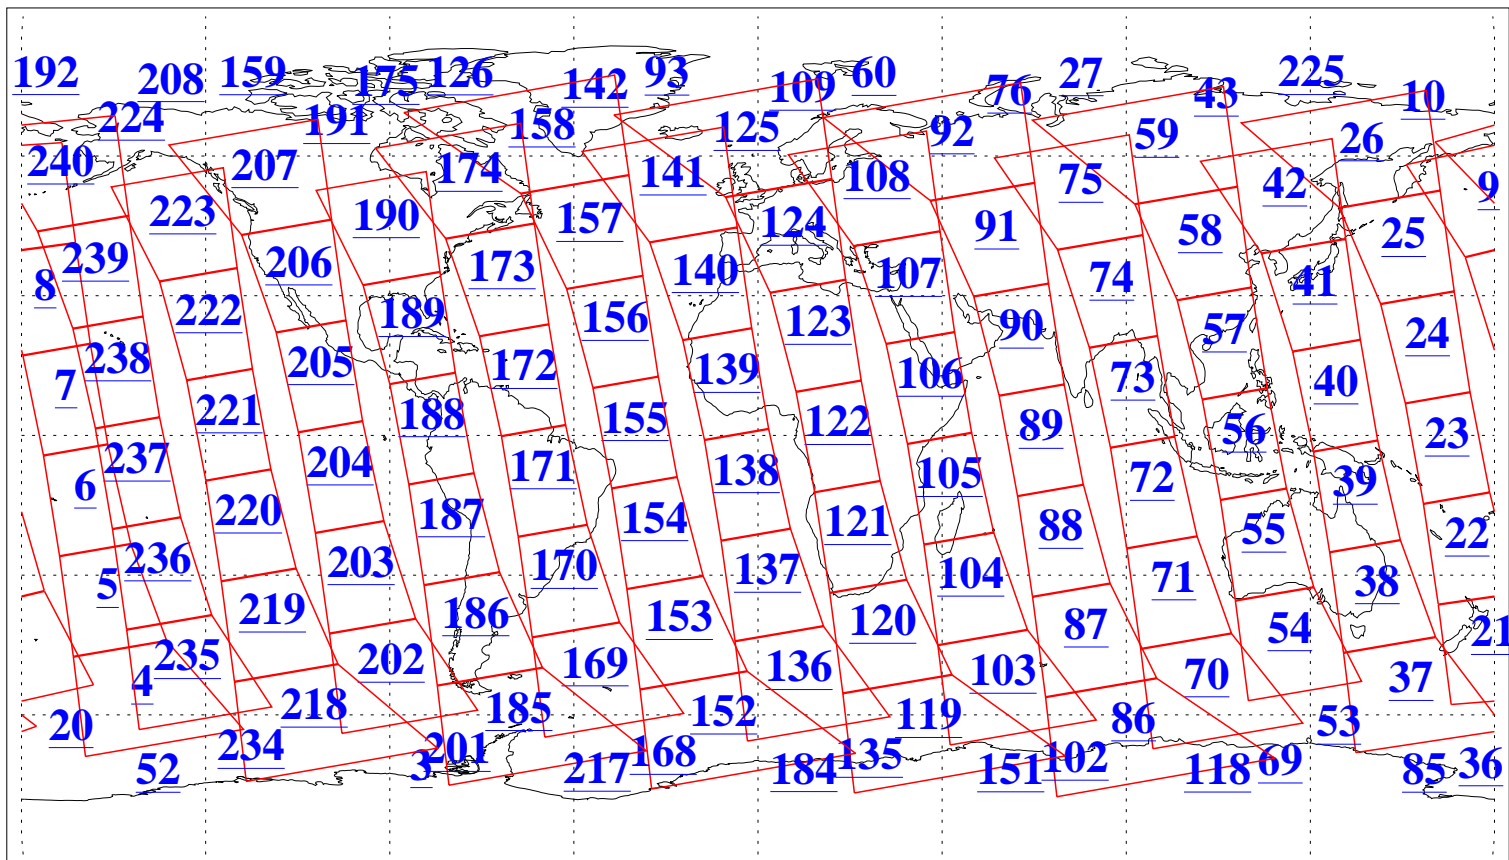

L1B Availability
AMSU Granules: 240
HSB Granules: 0
AIRS Granules: 240

27 Feb 2004
DoY 58
Aqua Day 664
Granules: 1 to 120

Granules: 121 to 240

Legend: AMSU Available, HSB Available, AIRS Available

L1B Availability
AMSU Granules: 240
HSB Granules: 0
AIRS Granules: 240

27 Feb 2004
DoY 58
Aqua Day 664

Ascending Granules

Descending Granules

Legend: AMSU Available, HSB Available, AIRS Available

L1B Availability
 AMSU Granules: 240
 HSB Granules: 0
 AIRS Granules: 240

27 Feb 2004
 DoY 58
 Aqua Day 664

Northern Hemisphere Granules

Southern Hemisphere Granules

Legend: AMSU Available, HSB Available, AIRS Available