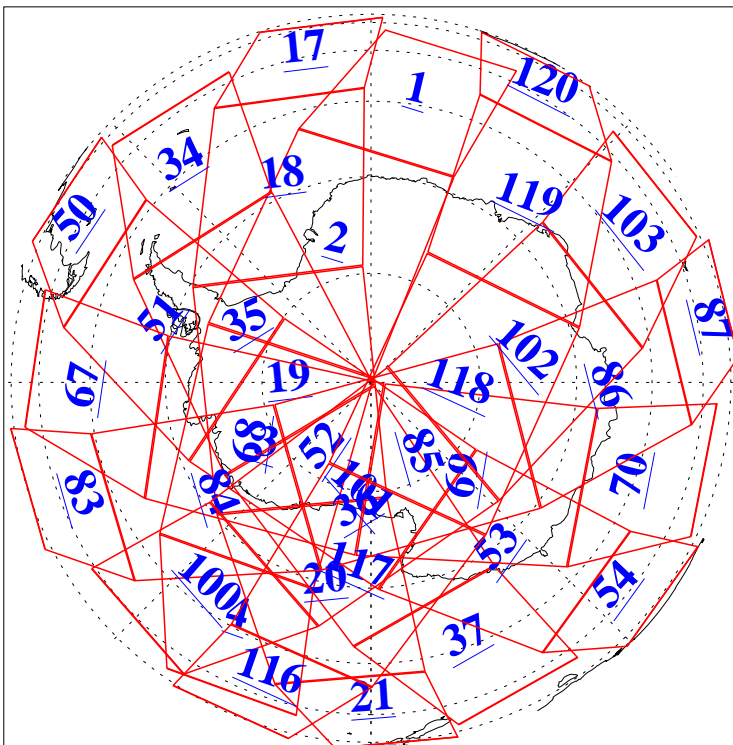

L1B Availability
AMSU Granules: 240
HSB Granules: 0
AIRS Granules: 240

27 Feb 2004
DoY 58
Aqua Day 664
Granules: 1 to 120

Granules: 121 to 240

Legend: AMSU Available, HSB Available, AIRS Available

L1B Availability
AMSU Granules: 240
HSB Granules: 0
AIRS Granules: 240

27 Feb 2004
DoY 58
Aqua Day 664

Ascending Granules

Descending Granules

Legend: AMSU Available, HSB Available, AIRS Available

L1B Availability
 AMSU Granules: 240
 HSB Granules: 0
 AIRS Granules: 240

27 Feb 2004
 DoY 58
 Aqua Day 664

Northern Hemisphere Granules

Southern Hemisphere Granules

Legend: AMSU Available, HSB Available, AIRS Available