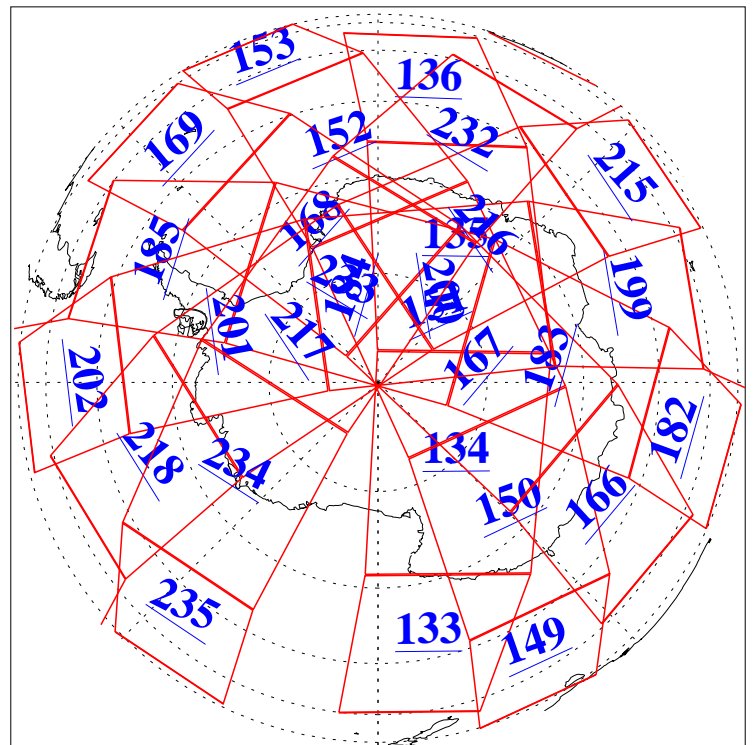

L1B Availability
AMSU Granules: 240
HSB Granules: 0
AIRS Granules: 240

27 Feb 2004
DoY 58
Aqua Day 664
Granules: 1 to 120

Granules: 121 to 240

Legend: AMSU Available, HSB Available, AIRS Available

L1B Availability
AMSU Granules: 240
HSB Granules: 0
AIRS Granules: 240

27 Feb 2004
DoY 58
Aqua Day 664

Ascending Granules

Descending Granules

Legend: AMSU Available, HSB Available, AIRS Available

L1B Availability
 AMSU Granules: 240
 HSB Granules: 0
 AIRS Granules: 240

27 Feb 2004
 DoY 58
 Aqua Day 664

Northern Hemisphere Granules

Southern Hemisphere Granules

Legend: AMSU Available, HSB Available, AIRS Available