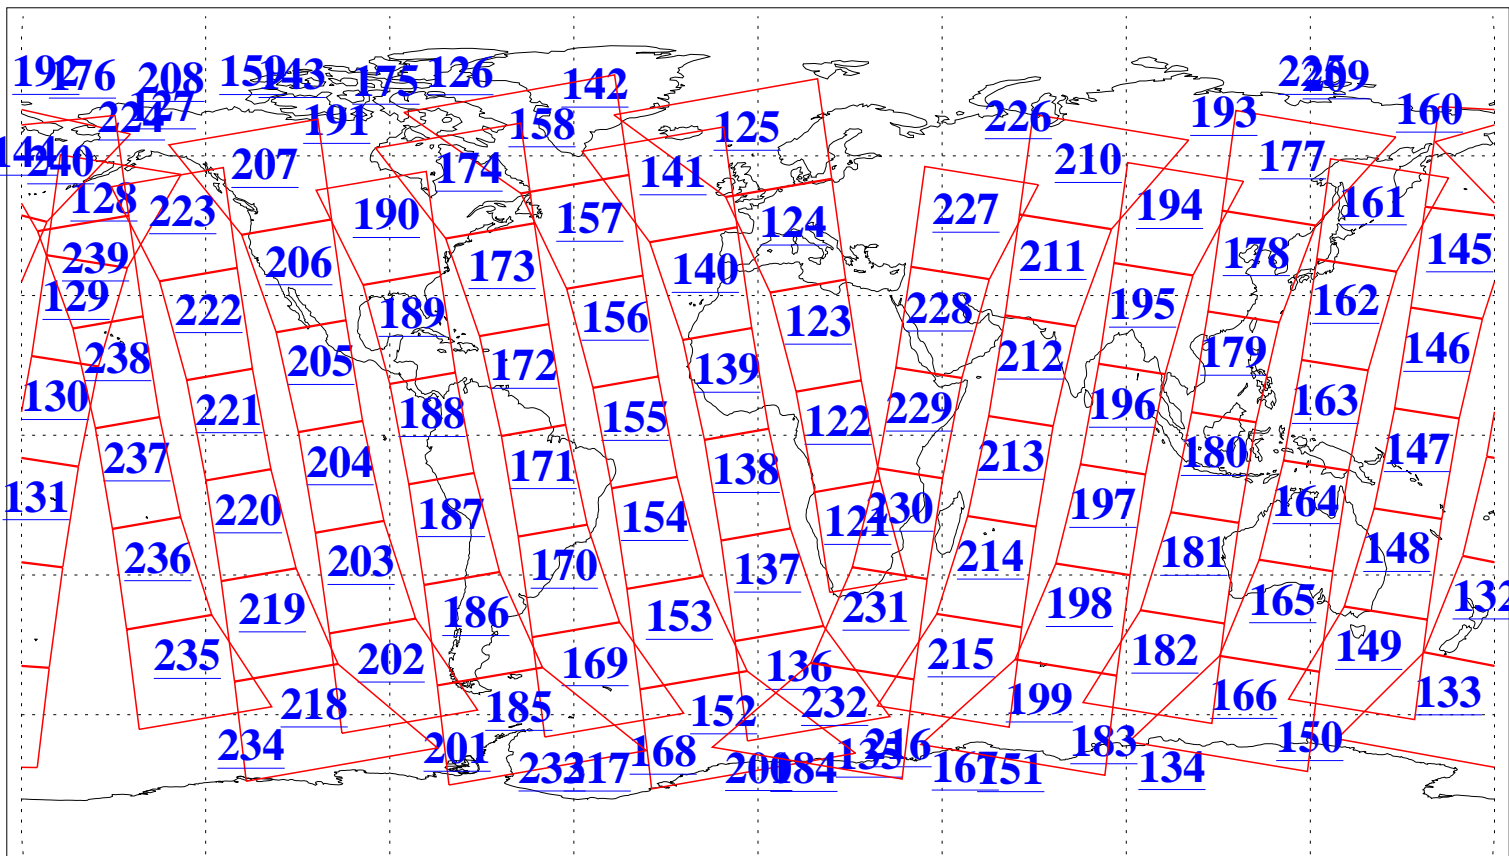

L1B Availability
AMSU Granules: 240
HSB Granules: 0
AIRS Granules: 240

27 Feb 2004
DoY 58
Aqua Day 664
Granules: 1 to 120

Granules: 121 to 240

Legend: AMSU Available, HSB Available, AIRS Available

L1B Availability
AMSU Granules: 240
HSB Granules: 0
AIRS Granules: 240

27 Feb 2004
DoY 58
Aqua Day 664

Ascending Granules

Descending Granules

Legend: AMSU Available, HSB Available, AIRS Available

L1B Availability
 AMSU Granules: 240
 HSB Granules: 0
 AIRS Granules: 240

27 Feb 2004
 DoY 58
 Aqua Day 664

Northern Hemisphere Granules

Southern Hemisphere Granules

Legend: AMSU Available, HSB Available, AIRS Available