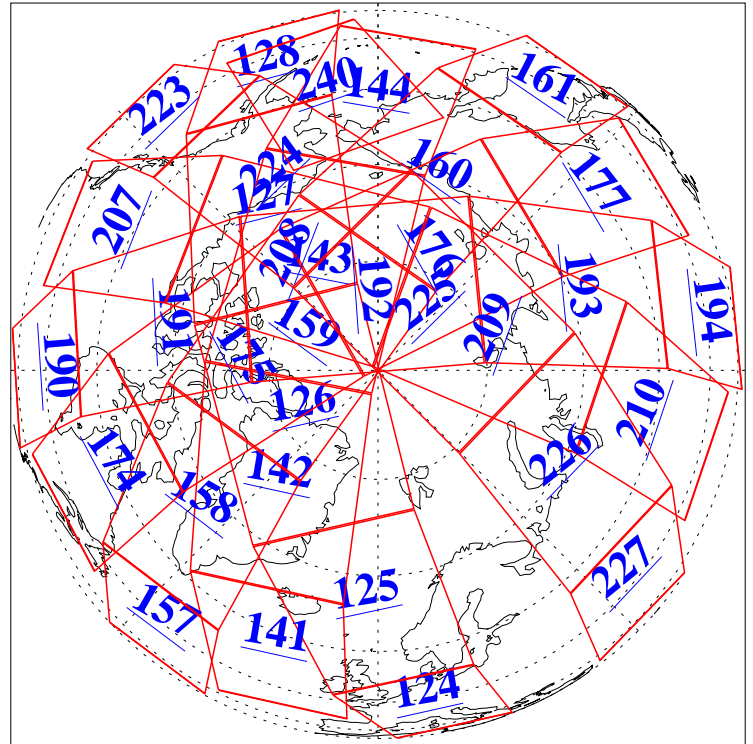

L1B Availability
AMSU Granules: 240
HSB Granules: 0
AIRS Granules: 240

27 Feb 2004
DoY 58
Aqua Day 664
Granules: 1 to 120

Granules: 121 to 240

Legend: AMSU Available, HSB Available, AIRS Available

L1B Availability
AMSU Granules: 240
HSB Granules: 0
AIRS Granules: 240

27 Feb 2004
DoY 58
Aqua Day 664

Ascending Granules

Descending Granules

Legend: AMSU Available, HSB Available, AIRS Available

L1B Availability
 AMSU Granules: 240
 HSB Granules: 0
 AIRS Granules: 240

27 Feb 2004
 DoY 58
 Aqua Day 664

Northern Hemisphere Granules

Southern Hemisphere Granules

Legend: AMSU Available, HSB Available, AIRS Available