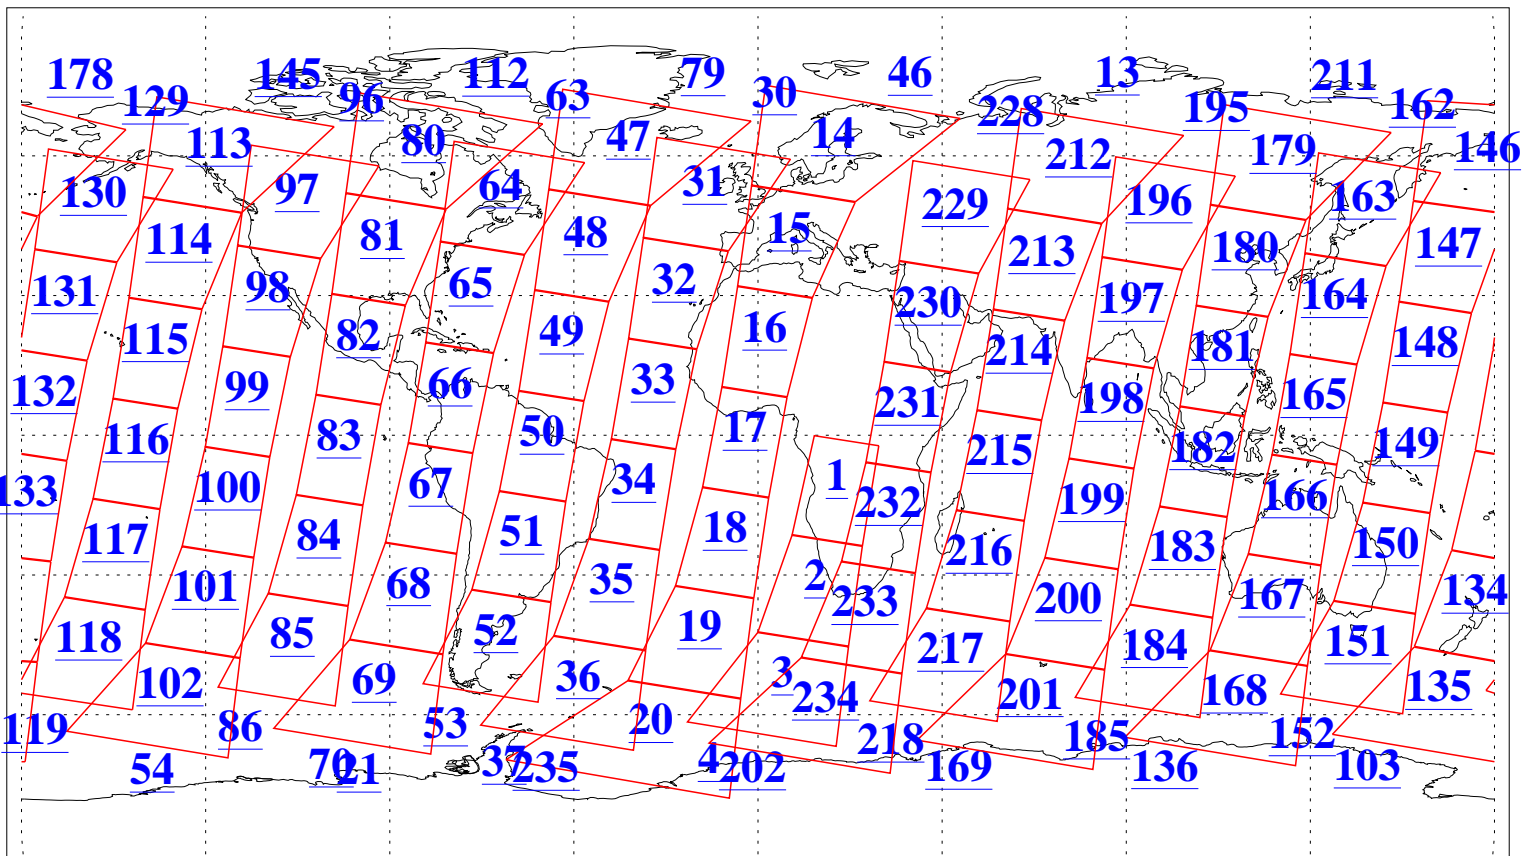

L1B Availability
AMSU Granules: 240
HSB Granules: 0
AIRS Granules: 240

25 Feb 2004
DoY 56
Aqua Day 662
Granules: 1 to 120

Granules: 121 to 240

Legend: AMSU Available, HSB Available, AIRS Available

L1B Availability
 AMSU Granules: 240
 HSB Granules: 0
 AIRS Granules: 240

25 Feb 2004
 DoY 56
 Aqua Day 662

Ascending Granules

Descending Granules

Legend: AMSU Available, HSB Available, AIRS Available

L1B Availability
 AMSU Granules: 240
 HSB Granules: 0
 AIRS Granules: 240

25 Feb 2004
 DoY 56
 Aqua Day 662

Northern Hemisphere Granules

Southern Hemisphere Granules

Legend: AMSU Available, HSB Available, AIRS Available