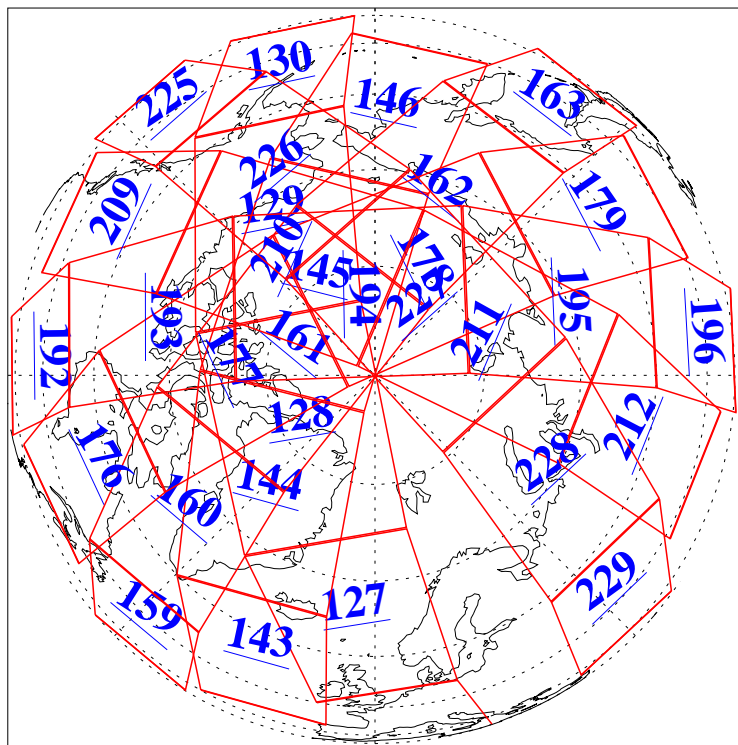

L1B Availability
AMSU Granules: 240
HSB Granules: 0
AIRS Granules: 240

25 Feb 2004
DoY 56
Aqua Day 662
Granules: 1 to 120

Granules: 121 to 240

Legend: AMSU Available, HSB Available, AIRS Available

L1B Availability
 AMSU Granules: 240
 HSB Granules: 0
 AIRS Granules: 240

25 Feb 2004
 DoY 56
 Aqua Day 662

Ascending Granules

Descending Granules

Legend: AMSU Available, HSB Available, AIRS Available

L1B Availability
 AMSU Granules: 240
 HSB Granules: 0
 AIRS Granules: 240

25 Feb 2004
 DoY 56
 Aqua Day 662

Northern Hemisphere Granules

Southern Hemisphere Granules

Legend: AMSU Available, HSB Available, AIRS Available