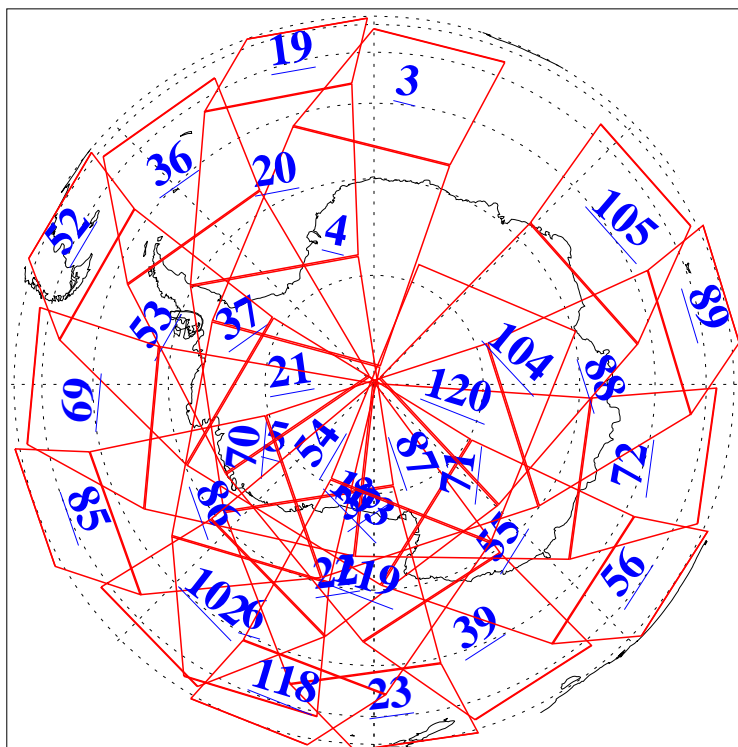

L1B Availability
AMSU Granules: 240
HSB Granules: 0
AIRS Granules: 240

25 Feb 2004
DoY 56
Aqua Day 662
Granules: 1 to 120

Granules: 121 to 240

Legend: AMSU Available, HSB Available, AIRS Available

L1B Availability
 AMSU Granules: 240
 HSB Granules: 0
 AIRS Granules: 240

25 Feb 2004
 DoY 56
 Aqua Day 662

Ascending Granules

Descending Granules

Legend: AMSU Available, HSB Available, AIRS Available

L1B Availability
 AMSU Granules: 240
 HSB Granules: 0
 AIRS Granules: 240

25 Feb 2004
 DoY 56
 Aqua Day 662

Northern Hemisphere Granules

Southern Hemisphere Granules

Legend: AMSU Available, HSB Available, AIRS Available