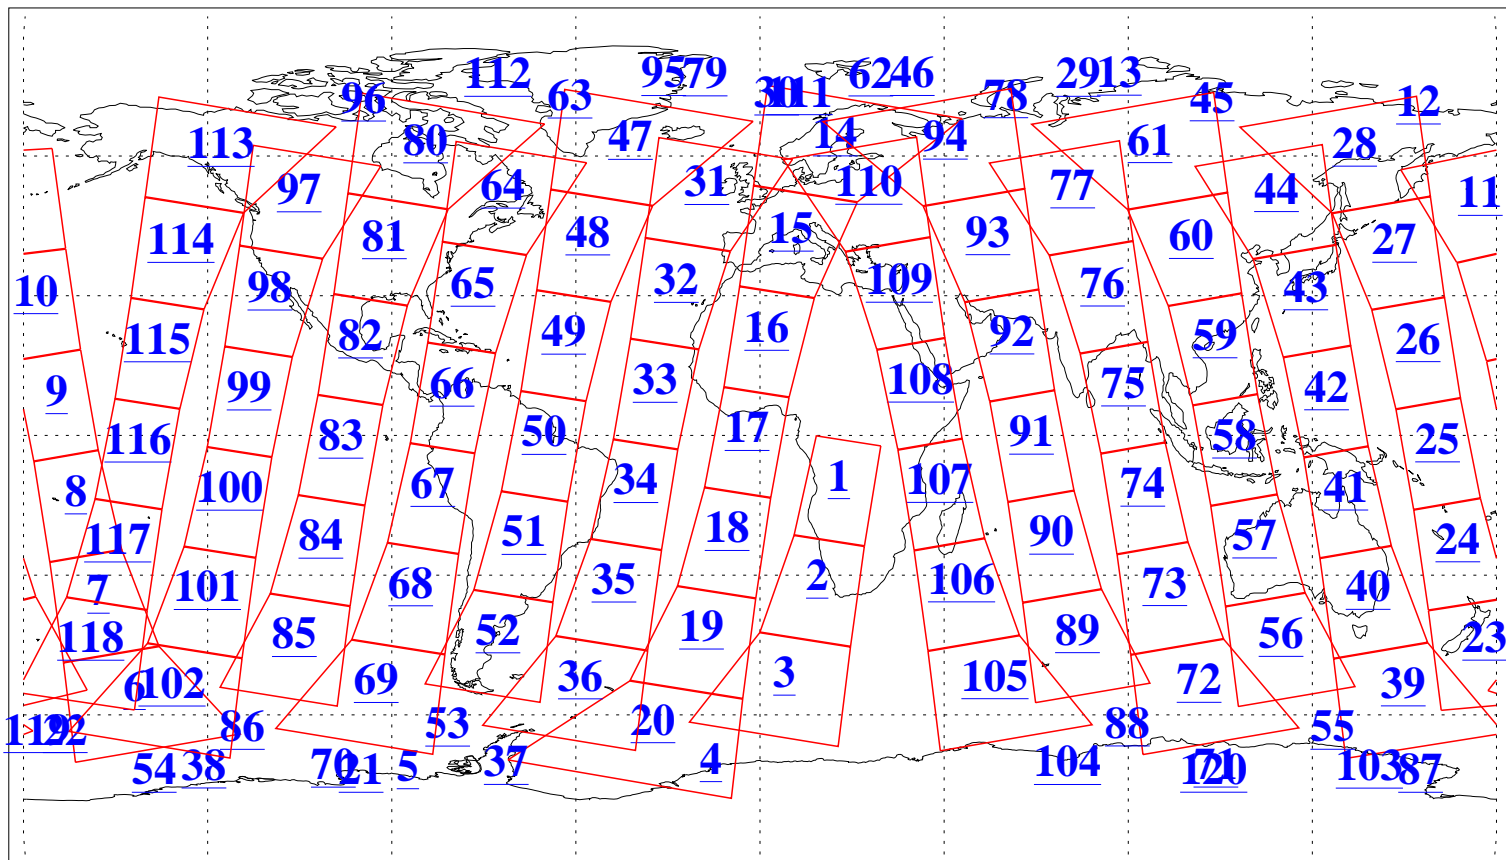

L1B Availability
AMSU Granules: 240
HSB Granules: 0
AIRS Granules: 240

25 Feb 2004
DoY 56
Aqua Day 662
Granules: 1 to 120

Granules: 121 to 240

Legend: AMSU Available, HSB Available, AIRS Available

L1B Availability
 AMSU Granules: 240
 HSB Granules: 0
 AIRS Granules: 240

25 Feb 2004
 DoY 56
 Aqua Day 662

Ascending Granules

Descending Granules

Legend: AMSU Available, HSB Available, AIRS Available

L1B Availability
 AMSU Granules: 240
 HSB Granules: 0
 AIRS Granules: 240

25 Feb 2004
 DoY 56
 Aqua Day 662

Northern Hemisphere Granules

Southern Hemisphere Granules

Legend: AMSU Available, HSB Available, AIRS Available