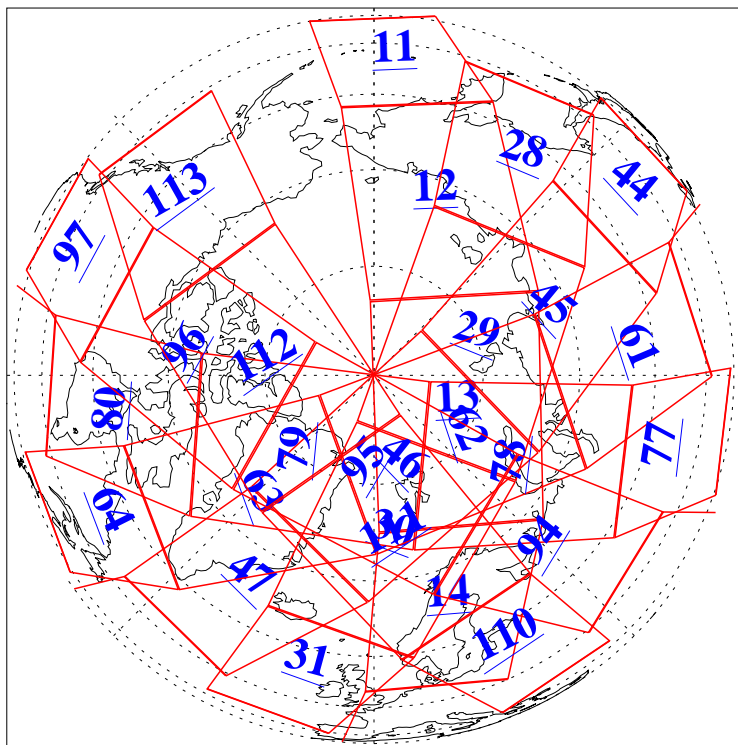

L1B Availability
AMSU Granules: 240
HSB Granules: 0
AIRS Granules: 240

25 Feb 2004
DoY 56
Aqua Day 662
Granules: 1 to 120

Granules: 121 to 240

Legend: AMSU Available, HSB Available, AIRS Available

L1B Availability
 AMSU Granules: 240
 HSB Granules: 0
 AIRS Granules: 240

25 Feb 2004
 DoY 56
 Aqua Day 662

Ascending Granules

Descending Granules

Legend: AMSU Available, HSB Available, AIRS Available

L1B Availability
 AMSU Granules: 240
 HSB Granules: 0
 AIRS Granules: 240

25 Feb 2004
 DoY 56
 Aqua Day 662

Northern Hemisphere Granules

Southern Hemisphere Granules

Legend: AMSU Available, HSB Available, AIRS Available