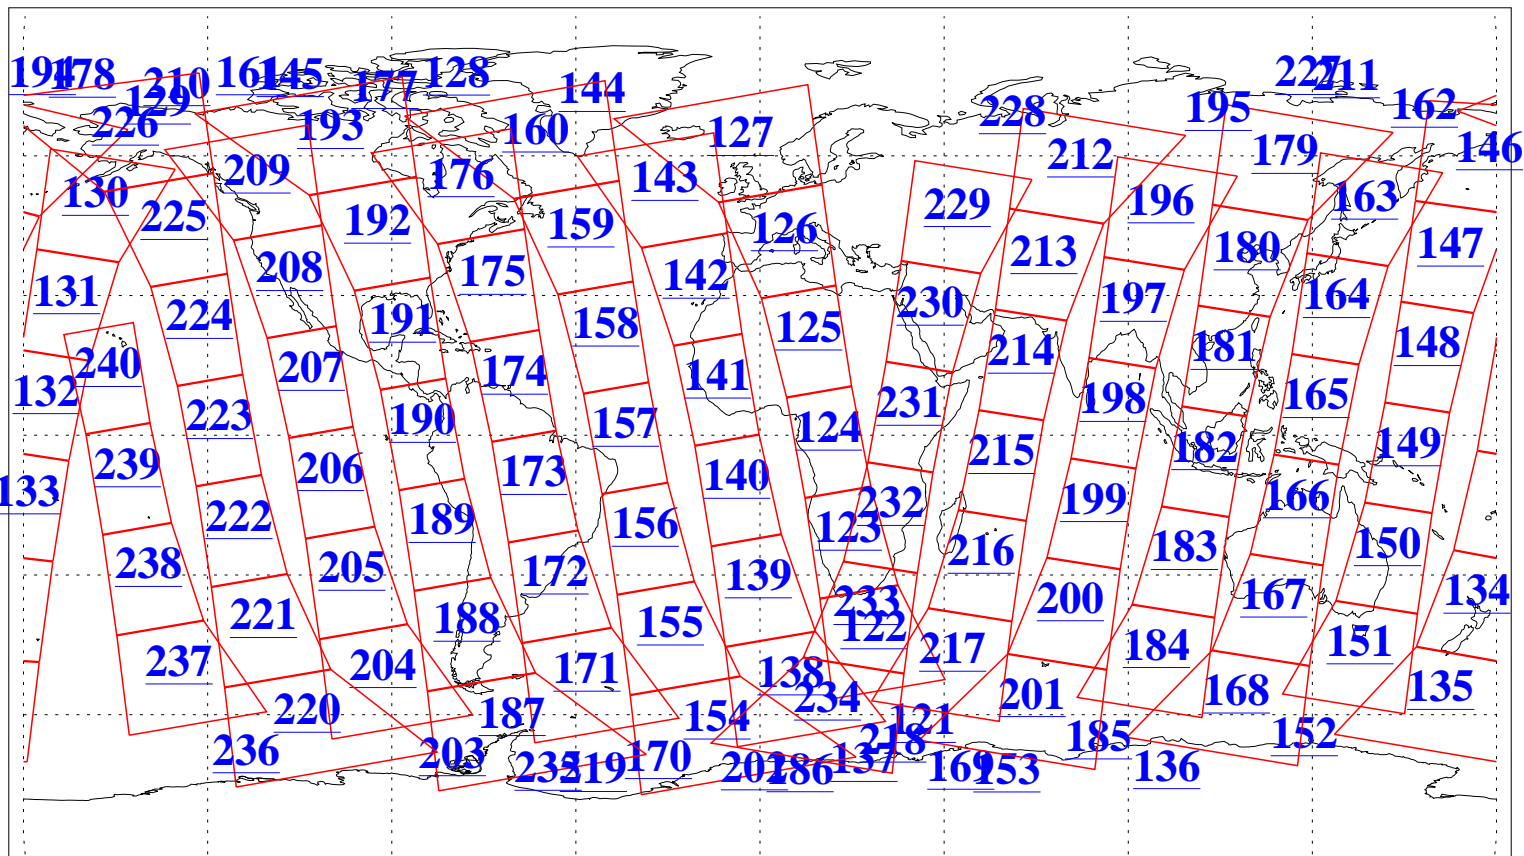

L1B Availability
AMSU Granules: 240
HSB Granules: 0
AIRS Granules: 240

25 Feb 2004
DoY 56
Aqua Day 662
Granules: 1 to 120

Granules: 121 to 240

Legend: AMSU Available, HSB Available, AIRS Available

L1B Availability
 AMSU Granules: 240
 HSB Granules: 0
 AIRS Granules: 240

25 Feb 2004
 DoY 56
 Aqua Day 662

Ascending Granules

Descending Granules

Legend: AMSU Available, HSB Available, AIRS Available

L1B Availability
 AMSU Granules: 240
 HSB Granules: 0
 AIRS Granules: 240

25 Feb 2004
 DoY 56
 Aqua Day 662

Northern Hemisphere Granules

Southern Hemisphere Granules

Legend: AMSU Available, HSB Available, AIRS Available