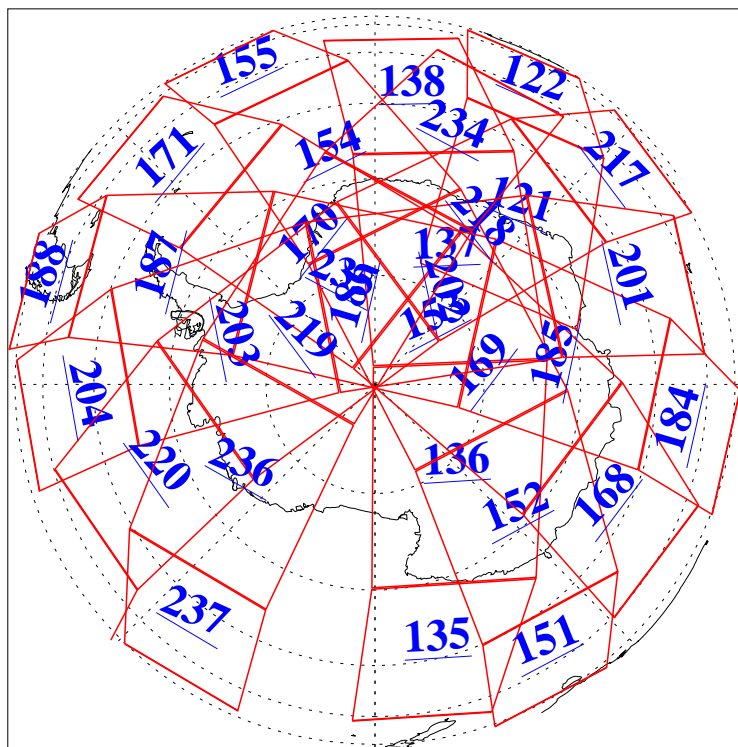

L1B Availability
AMSU Granules: 240
HSB Granules: 0
AIRS Granules: 240

25 Feb 2004
DoY 56
Aqua Day 662
Granules: 1 to 120

Granules: 121 to 240

Legend: AMSU Available, HSB Available, AIRS Available

L1B Availability
 AMSU Granules: 240
 HSB Granules: 0
 AIRS Granules: 240

25 Feb 2004
 DoY 56
 Aqua Day 662

Ascending Granules

Descending Granules

Legend: AMSU Available, HSB Available, AIRS Available

L1B Availability
 AMSU Granules: 240
 HSB Granules: 0
 AIRS Granules: 240

25 Feb 2004
 DoY 56
 Aqua Day 662

Northern Hemisphere Granules

Southern Hemisphere Granules

Legend: AMSU Available, HSB Available, AIRS Available