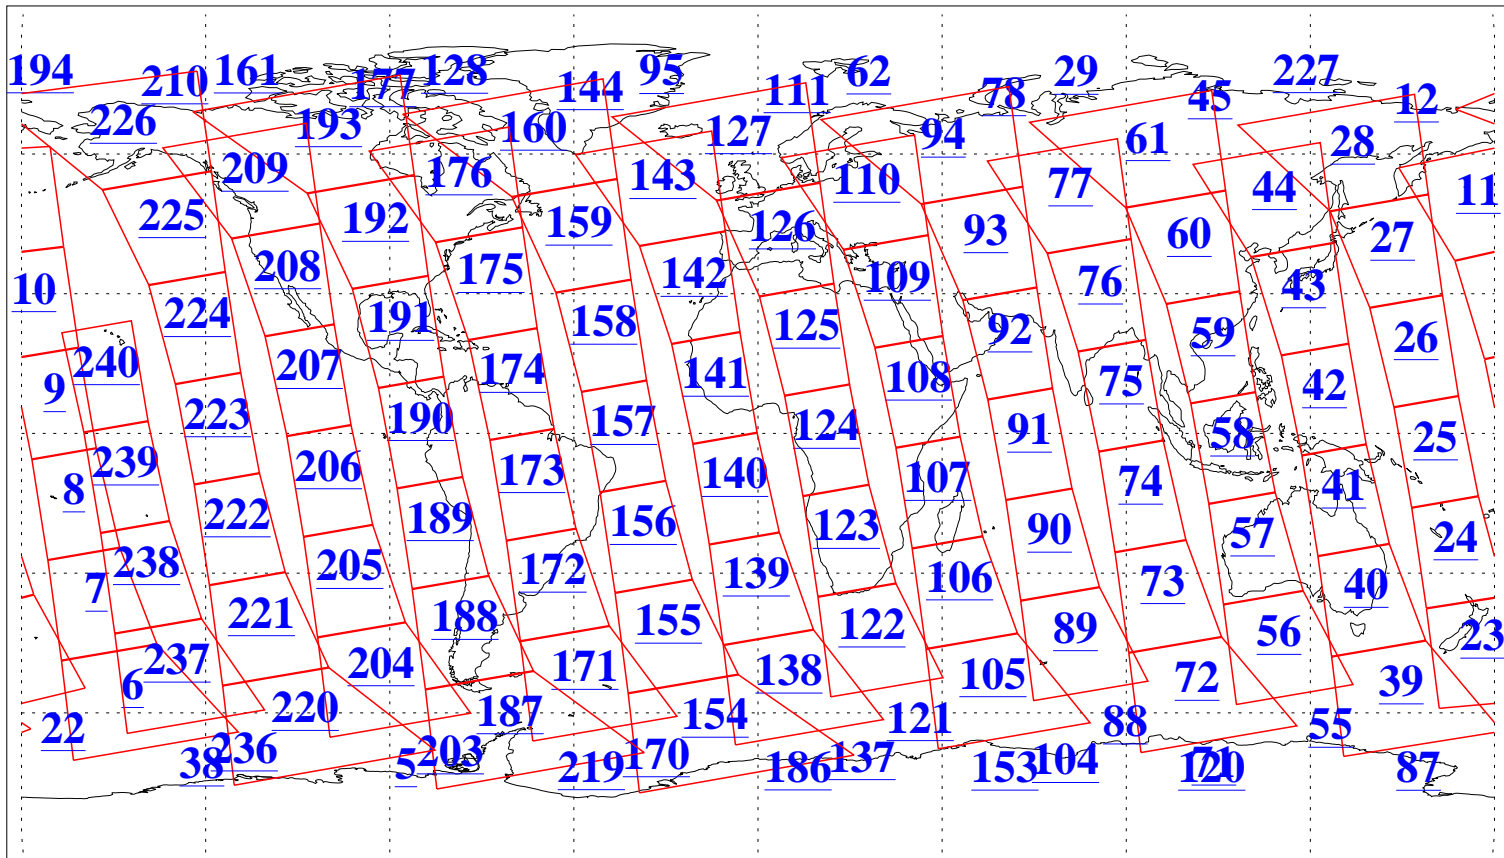

L1B Availability
AMSU Granules: 240
HSB Granules: 0
AIRS Granules: 240

25 Feb 2004
DoY 56
Aqua Day 662
Granules: 1 to 120

Granules: 121 to 240

Legend: AMSU Available, HSB Available, AIRS Available

L1B Availability
 AMSU Granules: 240
 HSB Granules: 0
 AIRS Granules: 240

25 Feb 2004
 DoY 56
 Aqua Day 662

Ascending Granules

Descending Granules

Legend: AMSU Available, HSB Available, AIRS Available

L1B Availability
 AMSU Granules: 240
 HSB Granules: 0
 AIRS Granules: 240

25 Feb 2004
 DoY 56
 Aqua Day 662

Northern Hemisphere Granules

Southern Hemisphere Granules

Legend: AMSU Available, HSB Available, AIRS Available