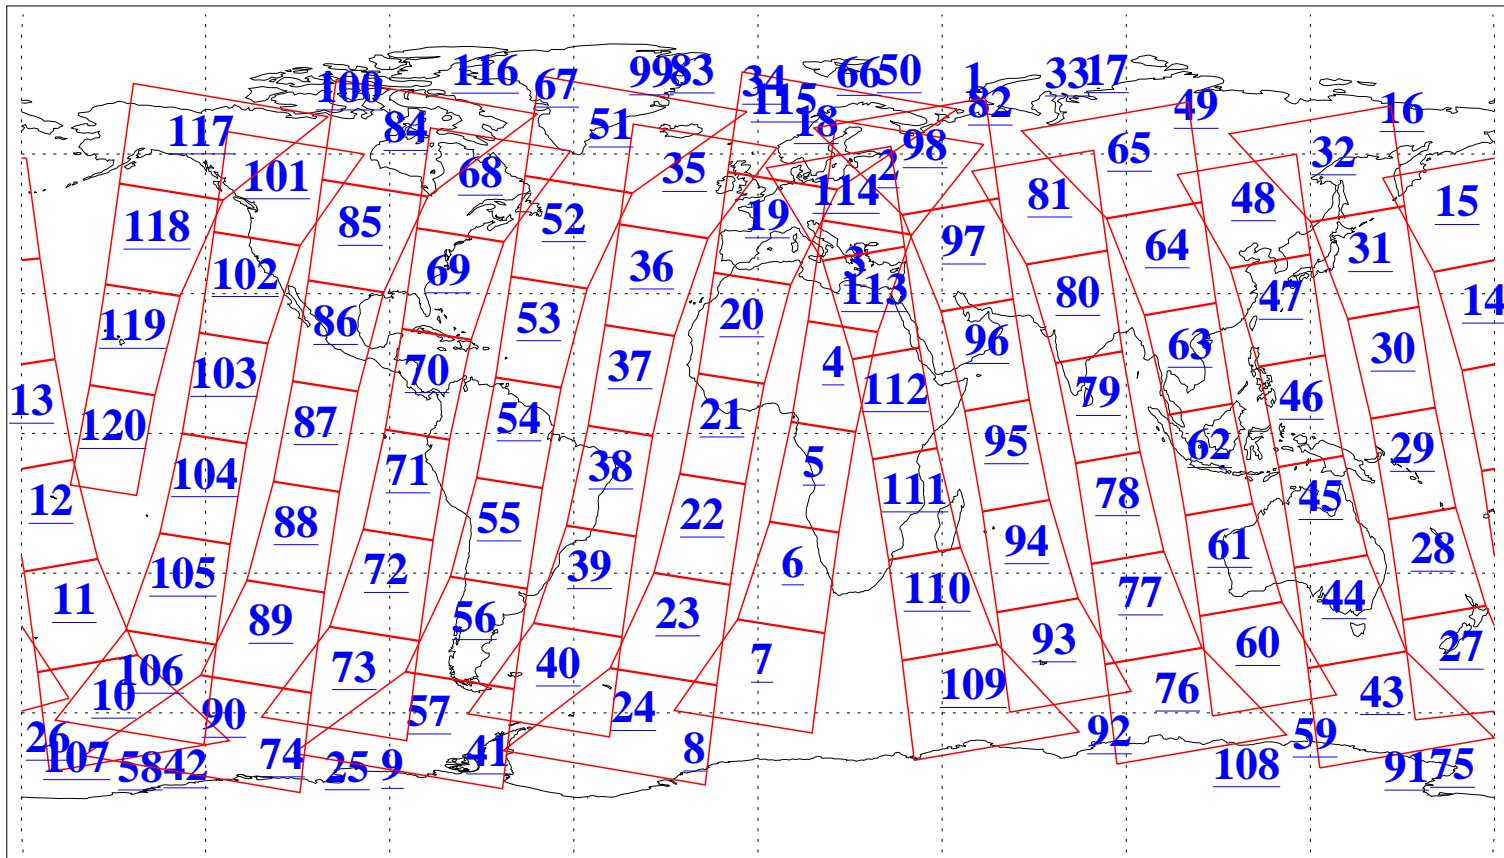

L1B Availability
AMSU Granules: 240
HSB Granules: 0
AIRS Granules: 240

21 Feb 2004
DoY 52
Aqua Day 658
Granules: 1 to 120

Granules: 121 to 240

Legend: AMSU Available, HSB Available, AIRS Available

L1B Availability
AMSU Granules: 240
HSB Granules: 0
AIRS Granules: 240

21 Feb 2004
DoY 52
Aqua Day 658

Ascending Granules

Descending Granules

Legend: AMSU Available, HSB Available, AIRS Available

L1B Availability
 AMSU Granules: 240
 HSB Granules: 0
 AIRS Granules: 240

21 Feb 2004
 DoY 52
 Aqua Day 658

Northern Hemisphere Granules

Southern Hemisphere Granules

Legend: AMSU Available, HSB Available, AIRS Available