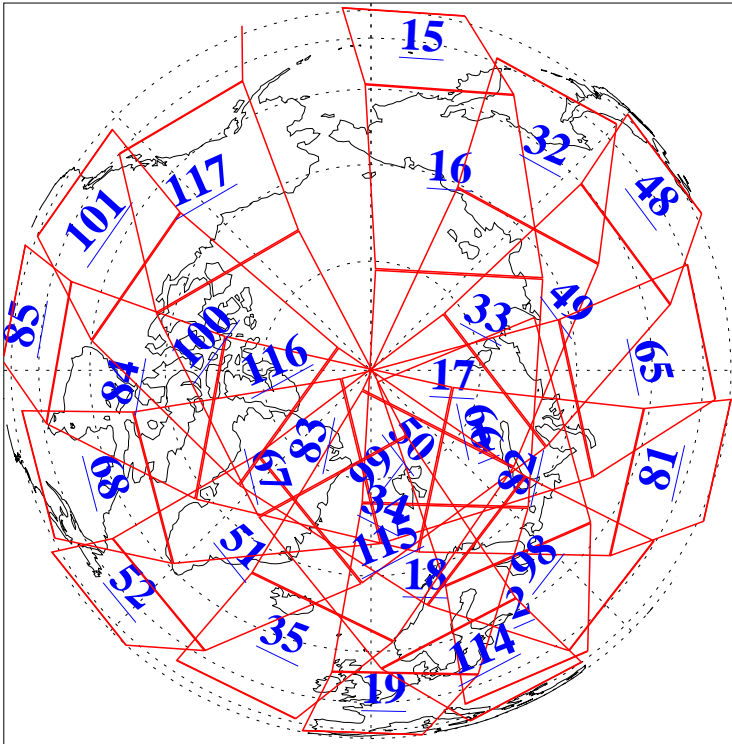

L1B Availability
AMSU Granules: 240
HSB Granules: 0
AIRS Granules: 240

21 Feb 2004
DoY 52
Aqua Day 658
Granules: 1 to 120

Granules: 121 to 240

Legend: AMSU Available, HSB Available, AIRS Available

L1B Availability
AMSU Granules: 240
HSB Granules: 0
AIRS Granules: 240

21 Feb 2004
DoY 52
Aqua Day 658

Ascending Granules

Descending Granules

Legend: AMSU Available, HSB Available, AIRS Available

L1B Availability
 AMSU Granules: 240
 HSB Granules: 0
 AIRS Granules: 240

21 Feb 2004
 DoY 52
 Aqua Day 658

Northern Hemisphere Granules

Southern Hemisphere Granules

Legend: AMSU Available, HSB Available, AIRS Available