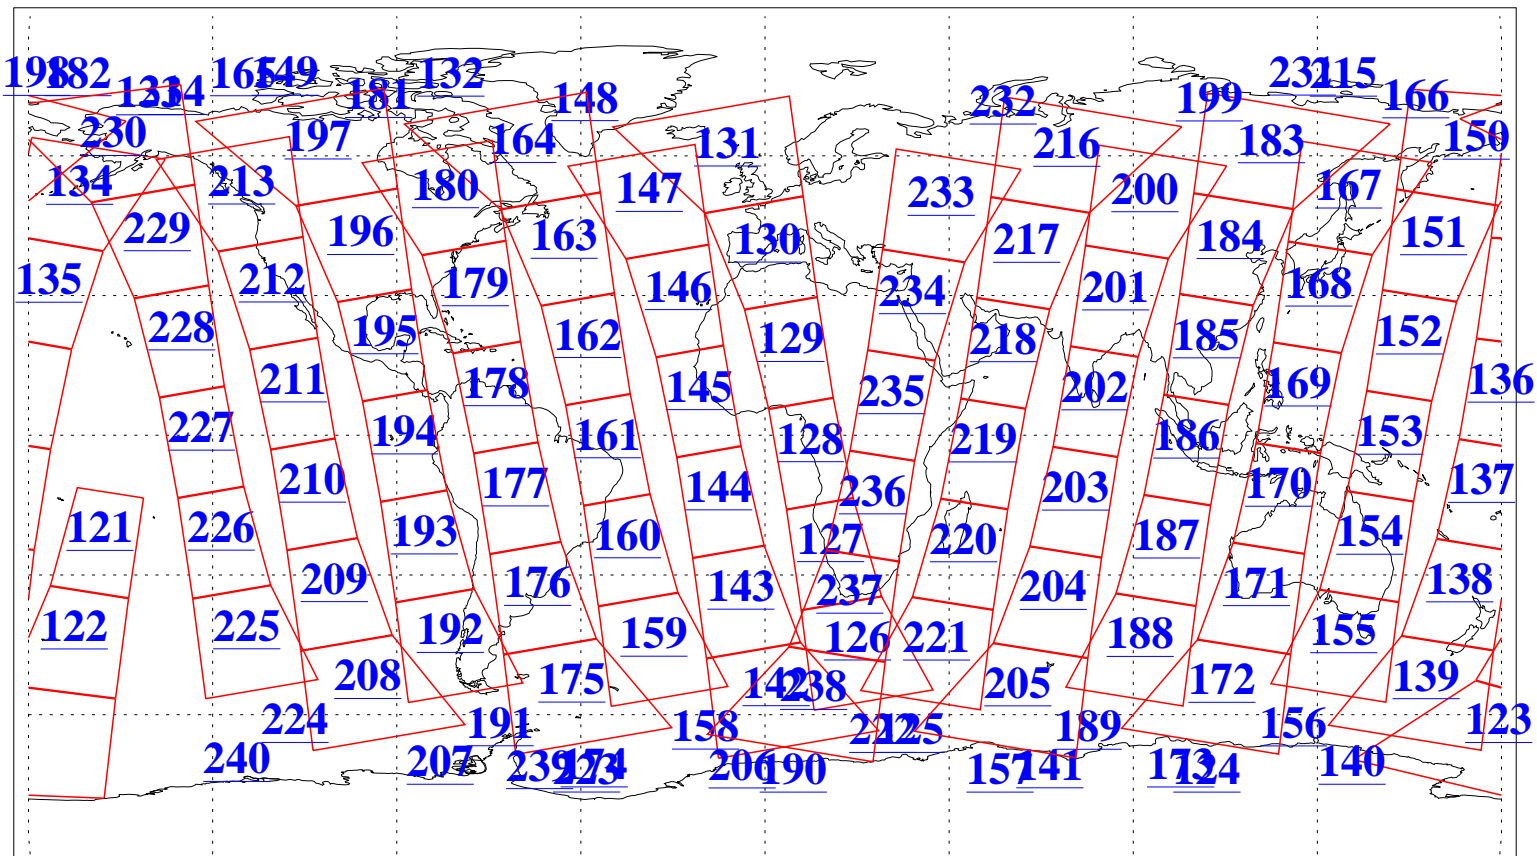

L1B Availability
AMSU Granules: 240
HSB Granules: 0
AIRS Granules: 240

21 Feb 2004
DoY 52
Aqua Day 658
Granules: 1 to 120

Granules: 121 to 240

Legend: AMSU Available, HSB Available, AIRS Available

L1B Availability
AMSU Granules: 240
HSB Granules: 0
AIRS Granules: 240

21 Feb 2004
DoY 52
Aqua Day 658

Ascending Granules

Descending Granules

Legend: AMSU Available, HSB Available, AIRS Available

L1B Availability
 AMSU Granules: 240
 HSB Granules: 0
 AIRS Granules: 240

21 Feb 2004
 DoY 52
 Aqua Day 658

Northern Hemisphere Granules

Southern Hemisphere Granules

Legend: AMSU Available, HSB Available, AIRS Available