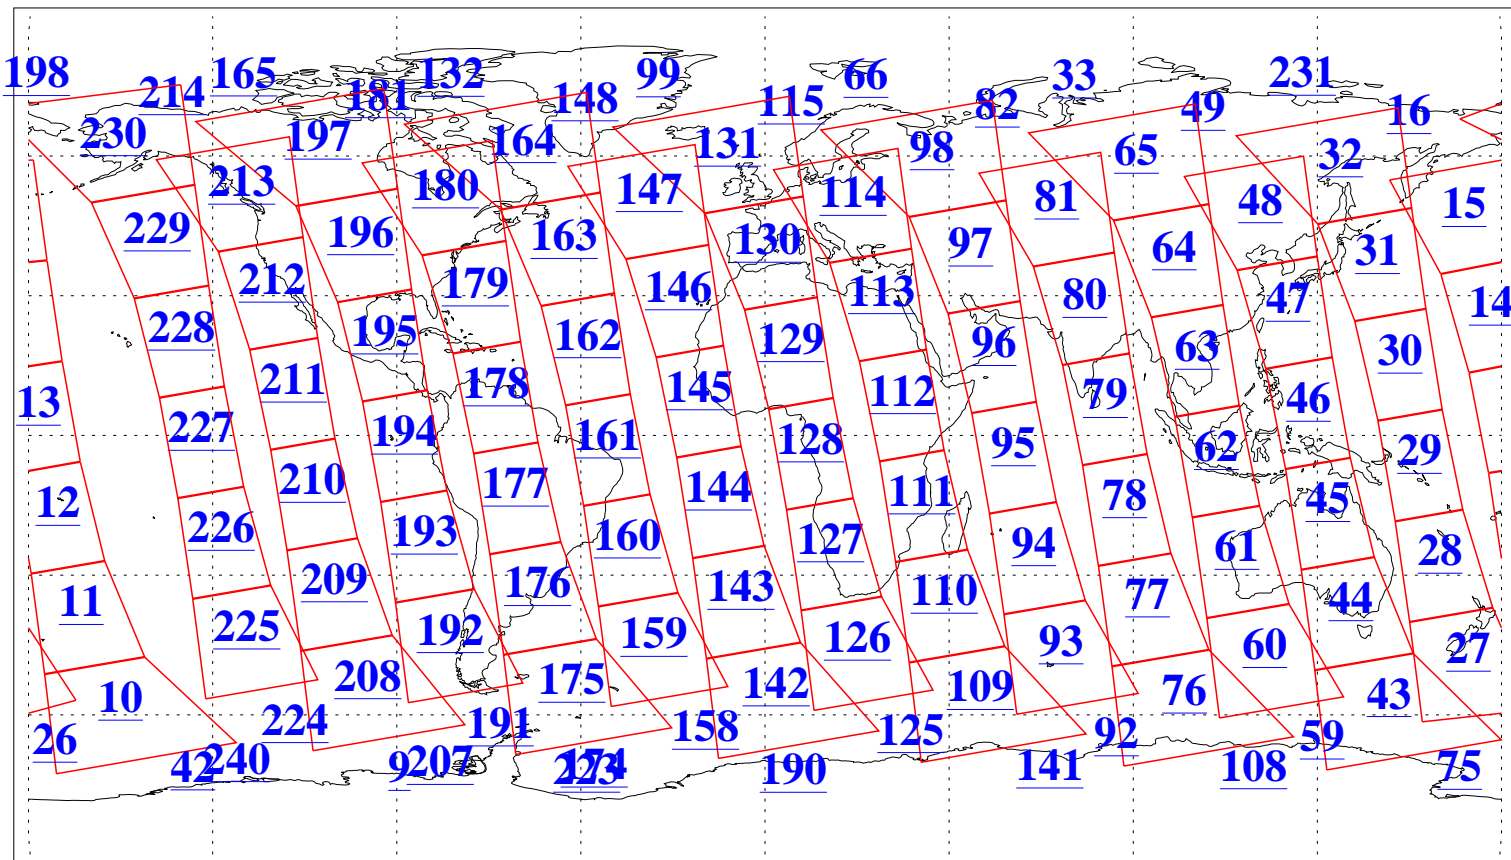

L1B Availability
AMSU Granules: 240
HSB Granules: 0
AIRS Granules: 240

21 Feb 2004
DoY 52
Aqua Day 658
Granules: 1 to 120

Granules: 121 to 240

Legend: AMSU Available, HSB Available, AIRS Available

L1B Availability
AMSU Granules: 240
HSB Granules: 0
AIRS Granules: 240

21 Feb 2004
DoY 52
Aqua Day 658

Ascending Granules

Descending Granules

Legend: AMSU Available, HSB Available, AIRS Available

L1B Availability
 AMSU Granules: 240
 HSB Granules: 0
 AIRS Granules: 240

21 Feb 2004
 DoY 52
 Aqua Day 658

Northern Hemisphere Granules

Southern Hemisphere Granules

Legend: AMSU Available, HSB Available, AIRS Available