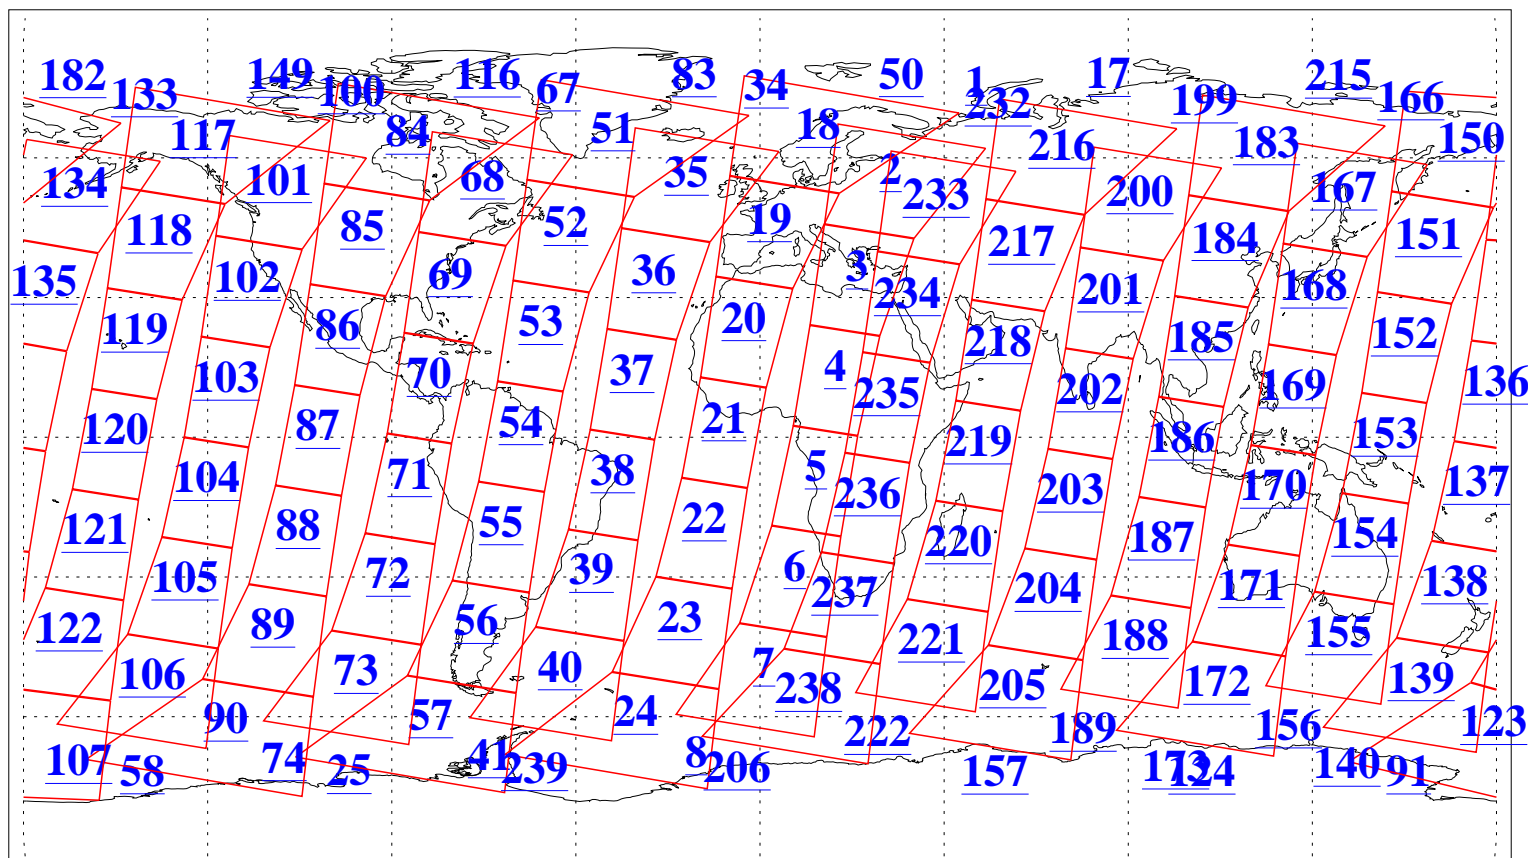

L1B Availability
AMSU Granules: 240
HSB Granules: 0
AIRS Granules: 240

21 Feb 2004
DoY 52
Aqua Day 658
Granules: 1 to 120

Granules: 121 to 240

Legend: AMSU Available, HSB Available, AIRS Available

L1B Availability
AMSU Granules: 240
HSB Granules: 0
AIRS Granules: 240

21 Feb 2004
DoY 52
Aqua Day 658

Ascending Granules

Descending Granules

Legend: AMSU Available, HSB Available, AIRS Available

L1B Availability
 AMSU Granules: 240
 HSB Granules: 0
 AIRS Granules: 240

21 Feb 2004
 DoY 52
 Aqua Day 658

Northern Hemisphere Granules

Southern Hemisphere Granules

Legend: AMSU Available, HSB Available, AIRS Available