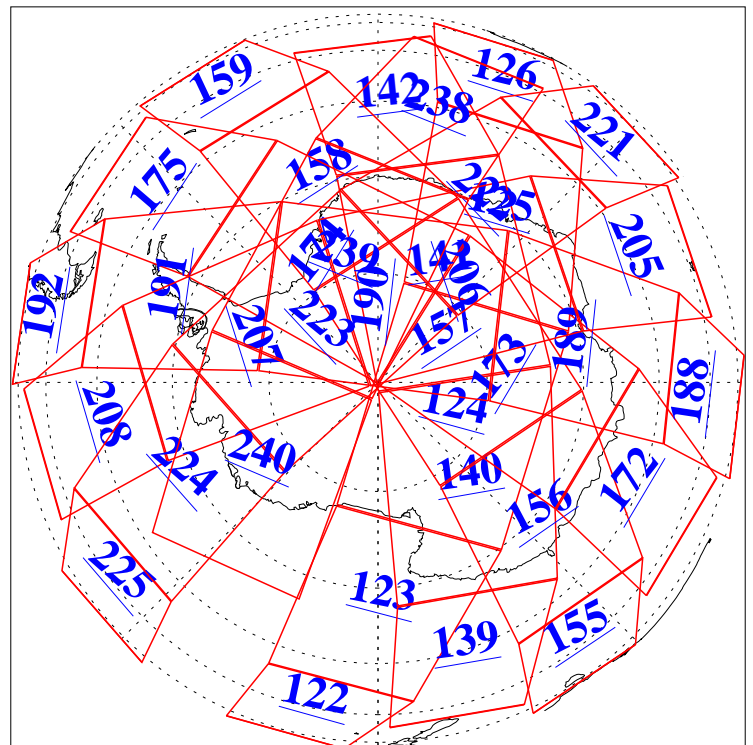

L1B Availability
AMSU Granules: 240
HSB Granules: 0
AIRS Granules: 240

21 Feb 2004
DoY 52
Aqua Day 658
Granules: 1 to 120

Granules: 121 to 240

Legend: AMSU Available, HSB Available, AIRS Available

L1B Availability
AMSU Granules: 240
HSB Granules: 0
AIRS Granules: 240

21 Feb 2004
DoY 52
Aqua Day 658

Ascending Granules

Descending Granules

Legend: AMSU Available, HSB Available, AIRS Available

L1B Availability
 AMSU Granules: 240
 HSB Granules: 0
 AIRS Granules: 240

21 Feb 2004
 DoY 52
 Aqua Day 658

Northern Hemisphere Granules

Southern Hemisphere Granules

Legend: AMSU Available, HSB Available, AIRS Available