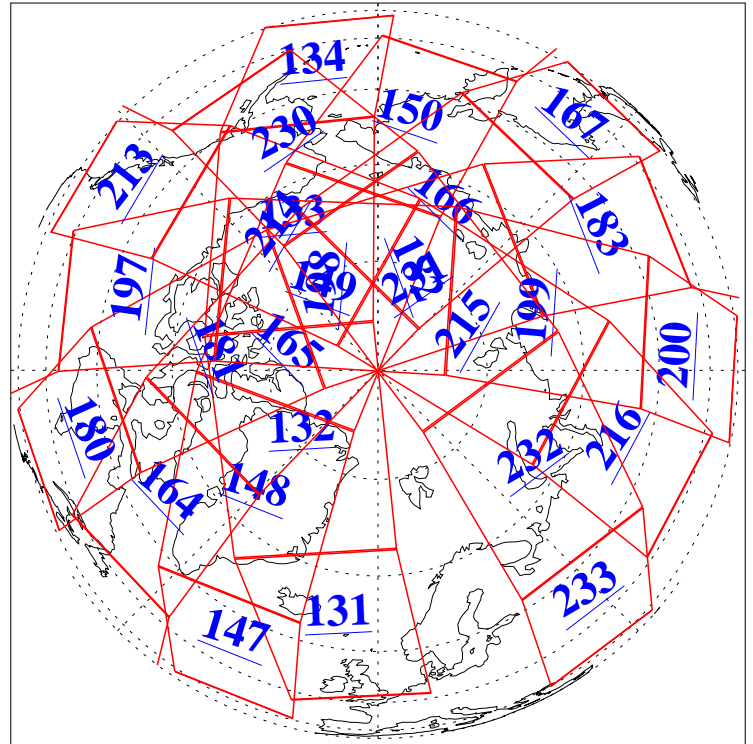

L1B Availability
AMSU Granules: 240
HSB Granules: 0
AIRS Granules: 240

21 Feb 2004
DoY 52
Aqua Day 658
Granules: 1 to 120

Granules: 121 to 240

Legend: AMSU Available, HSB Available, AIRS Available

L1B Availability
AMSU Granules: 240
HSB Granules: 0
AIRS Granules: 240

21 Feb 2004
DoY 52
Aqua Day 658

Ascending Granules

Descending Granules

Legend: AMSU Available, HSB Available, AIRS Available

L1B Availability
 AMSU Granules: 240
 HSB Granules: 0
 AIRS Granules: 240

21 Feb 2004
 DoY 52
 Aqua Day 658

Northern Hemisphere Granules

Southern Hemisphere Granules

Legend: AMSU Available, HSB Available, AIRS Available