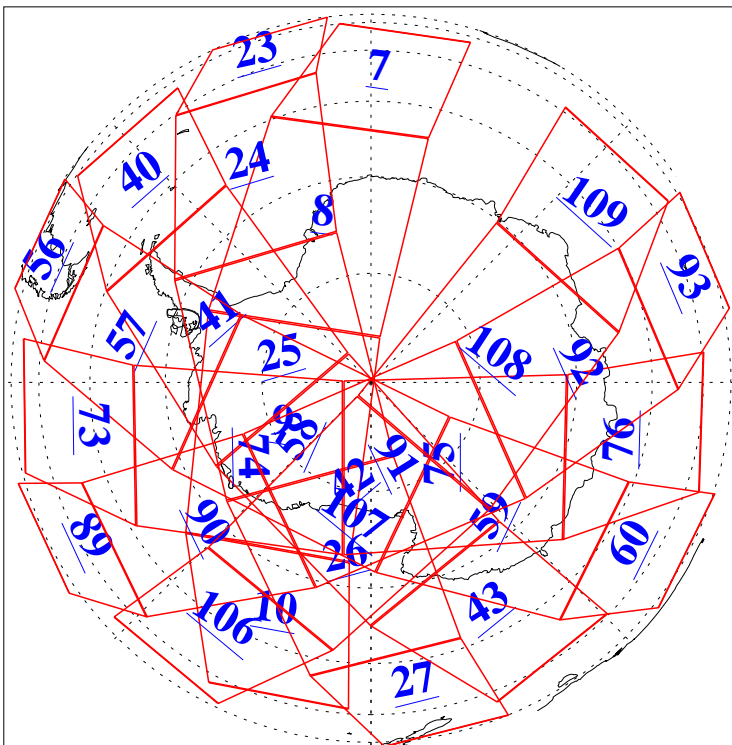

L1B Availability
AMSU Granules: 240
HSB Granules: 0
AIRS Granules: 240

21 Feb 2004
DoY 52
Aqua Day 658
Granules: 1 to 120

Granules: 121 to 240

Legend: AMSU Available, HSB Available, AIRS Available

L1B Availability
AMSU Granules: 240
HSB Granules: 0
AIRS Granules: 240

21 Feb 2004
DoY 52
Aqua Day 658

Ascending Granules

Descending Granules

Legend: AMSU Available, HSB Available, AIRS Available

L1B Availability
 AMSU Granules: 240
 HSB Granules: 0
 AIRS Granules: 240

21 Feb 2004
 DoY 52
 Aqua Day 658

Northern Hemisphere Granules

Southern Hemisphere Granules

Legend: AMSU Available, HSB Available, AIRS Available