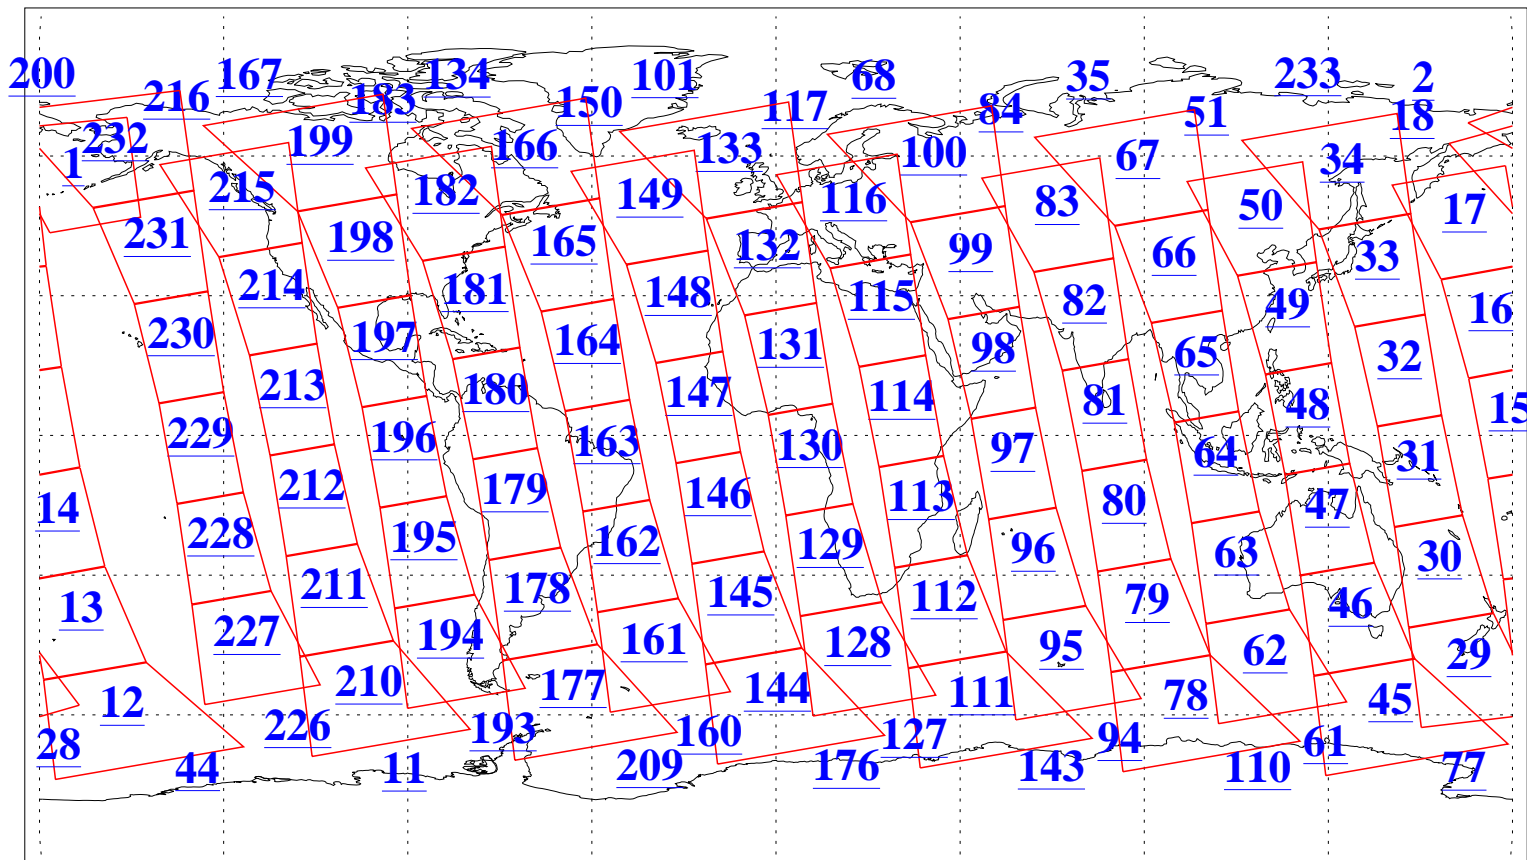

L1B Availability
AMSU Granules: 240
HSB Granules: 0
AIRS Granules: 240

19 Feb 2004
DoY 50
Aqua Day 656
Granules: 1 to 120

Granules: 121 to 240

Legend: AMSU Available, HSB Available, AIRS Available

L1B Availability
AMSU Granules: 240
HSB Granules: 0
AIRS Granules: 240

19 Feb 2004
DoY 50
Aqua Day 656

Ascending Granules

Descending Granules

Legend: AMSU Available, HSB Available, AIRS Available

L1B Availability
 AMSU Granules: 240
 HSB Granules: 0
 AIRS Granules: 240

19 Feb 2004
 DoY 50
 Aqua Day 656

Northern Hemisphere Granules

Southern Hemisphere Granules

Legend: AMSU Available, HSB Available, AIRS Available