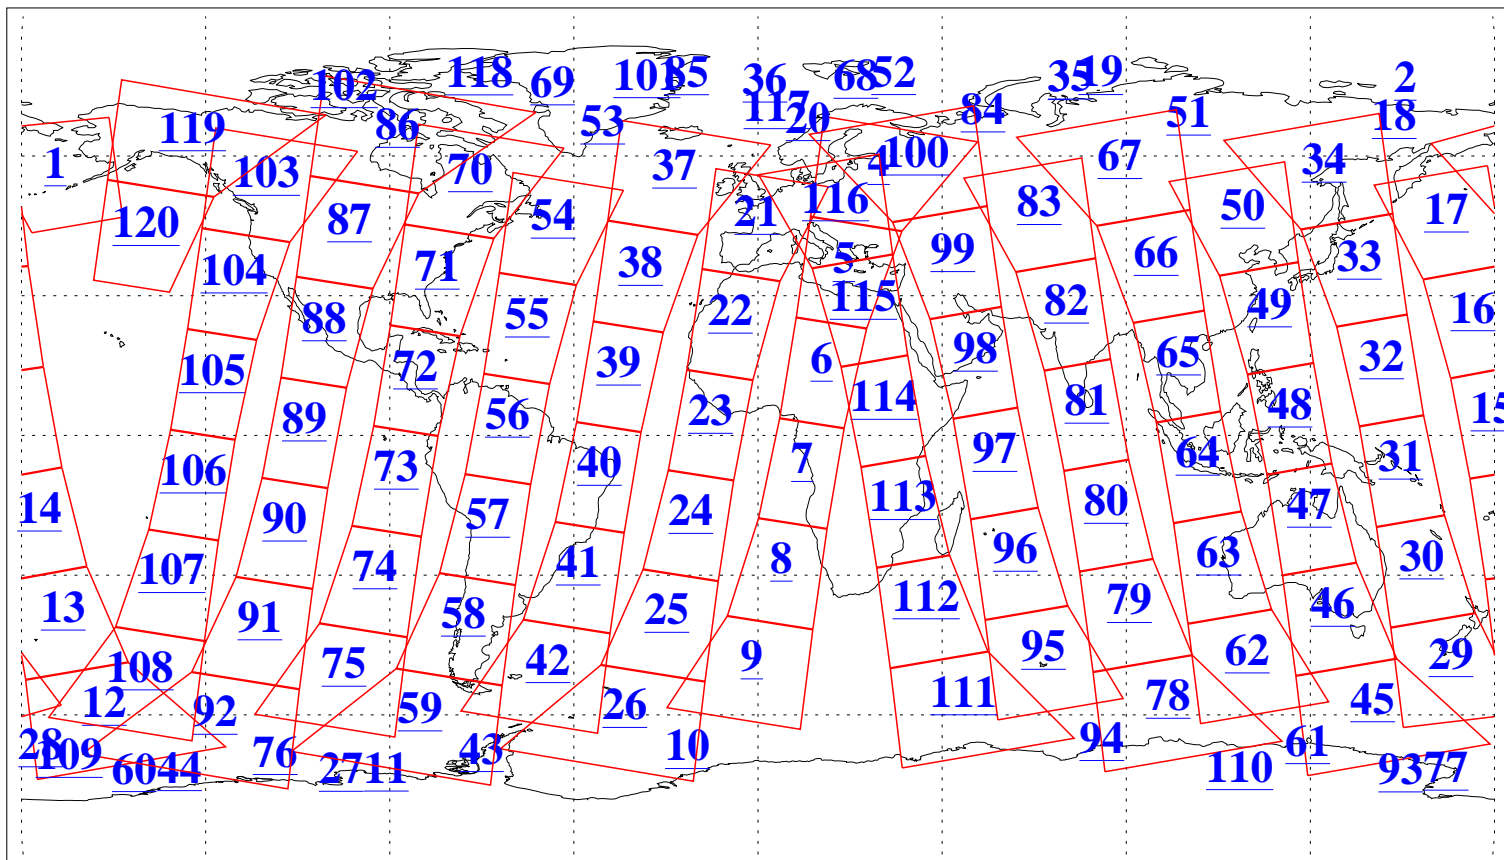

L1B Availability
AMSU Granules: 240
HSB Granules: 0
AIRS Granules: 240

19 Feb 2004
DoY 50
Aqua Day 656
Granules: 1 to 120

Granules: 121 to 240

Legend: AMSU Available, HSB Available, AIRS Available

L1B Availability
AMSU Granules: 240
HSB Granules: 0
AIRS Granules: 240

19 Feb 2004
DoY 50
Aqua Day 656

Ascending Granules

Descending Granules

Legend: AMSU Available, HSB Available, AIRS Available

L1B Availability
 AMSU Granules: 240
 HSB Granules: 0
 AIRS Granules: 240

19 Feb 2004
 DoY 50
 Aqua Day 656

Northern Hemisphere Granules

Southern Hemisphere Granules

Legend: AMSU Available, HSB Available, AIRS Available