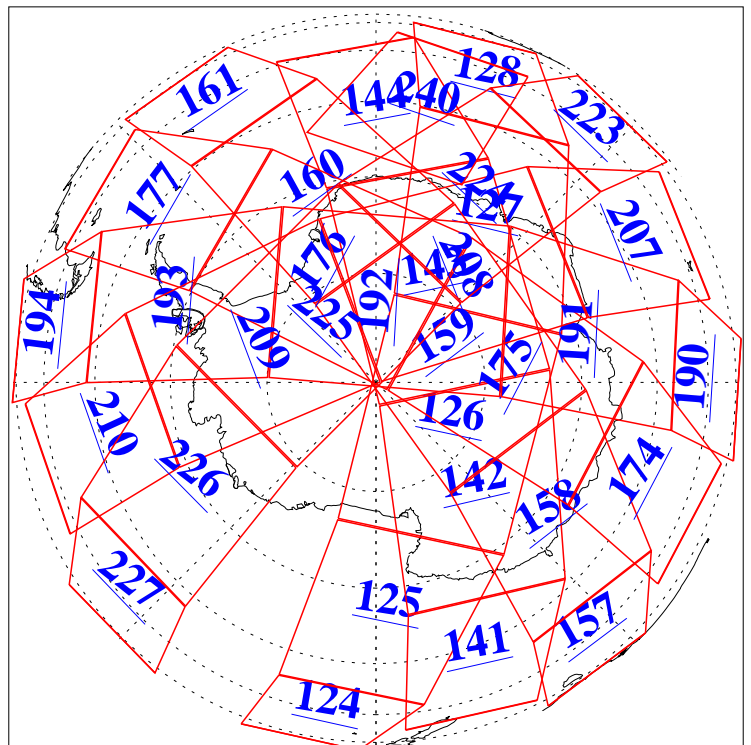

L1B Availability
AMSU Granules: 240
HSB Granules: 0
AIRS Granules: 240

19 Feb 2004
DoY 50
Aqua Day 656
Granules: 1 to 120

Granules: 121 to 240

Legend: AMSU Available, HSB Available, AIRS Available

L1B Availability
AMSU Granules: 240
HSB Granules: 0
AIRS Granules: 240

19 Feb 2004
DoY 50
Aqua Day 656

Ascending Granules

Descending Granules

Legend: AMSU Available, HSB Available, AIRS Available

L1B Availability
 AMSU Granules: 240
 HSB Granules: 0
 AIRS Granules: 240

19 Feb 2004
 DoY 50
 Aqua Day 656

Northern Hemisphere Granules

Southern Hemisphere Granules

Legend: AMSU Available, HSB Available, AIRS Available