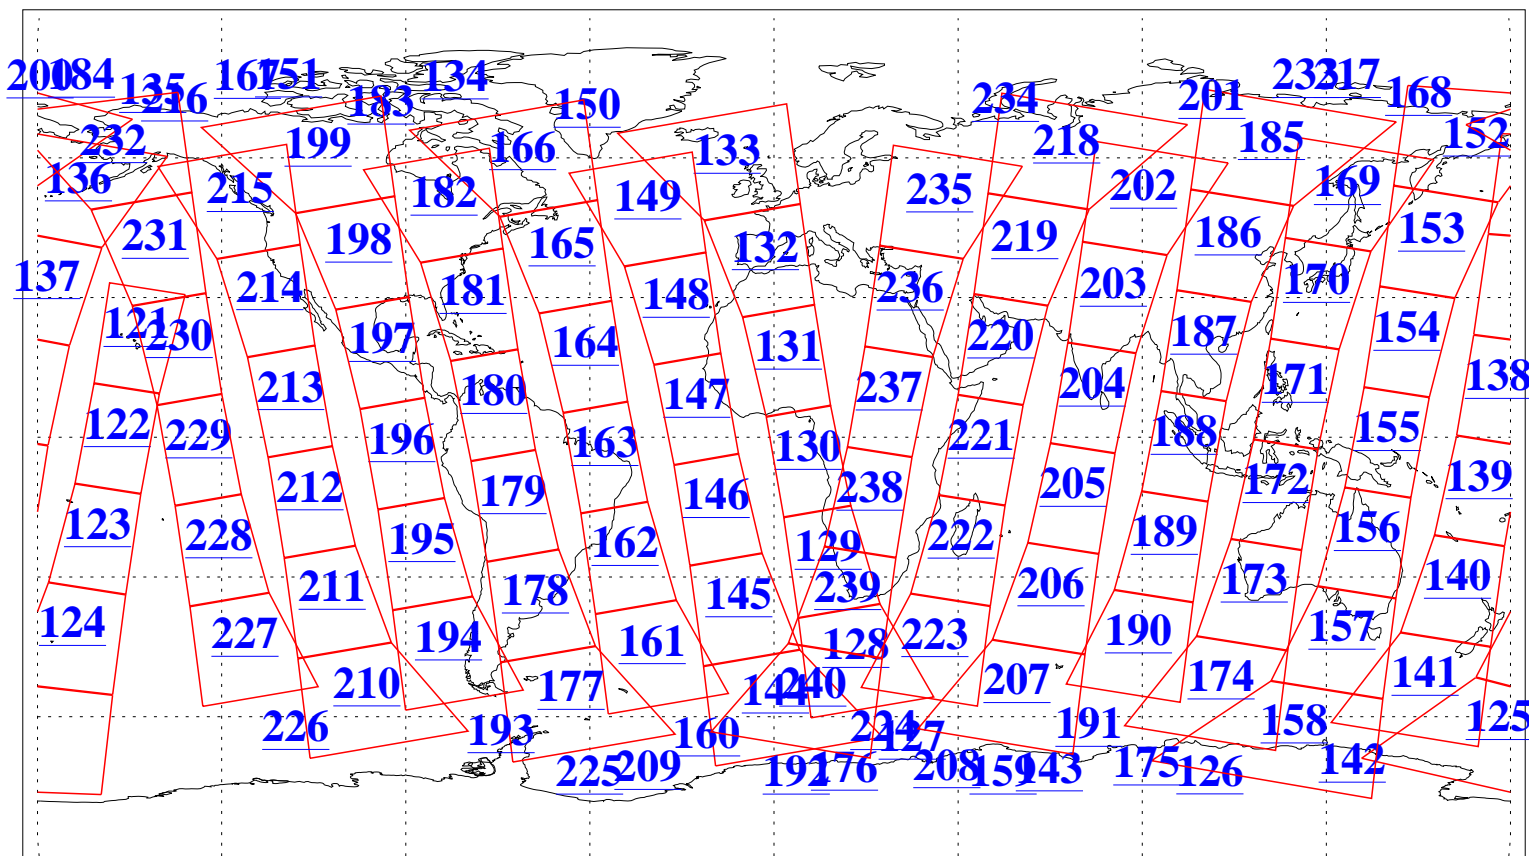

L1B Availability
AMSU Granules: 240
HSB Granules: 0
AIRS Granules: 240

19 Feb 2004
DoY 50
Aqua Day 656
Granules: 1 to 120

Granules: 121 to 240

Legend: AMSU Available, HSB Available, AIRS Available

L1B Availability
AMSU Granules: 240
HSB Granules: 0
AIRS Granules: 240

19 Feb 2004
DoY 50
Aqua Day 656

Ascending Granules

Descending Granules

Legend: AMSU Available, HSB Available, AIRS Available

L1B Availability
 AMSU Granules: 240
 HSB Granules: 0
 AIRS Granules: 240

19 Feb 2004
 DoY 50
 Aqua Day 656

Northern Hemisphere Granules

Southern Hemisphere Granules

Legend: AMSU Available, HSB Available, AIRS Available