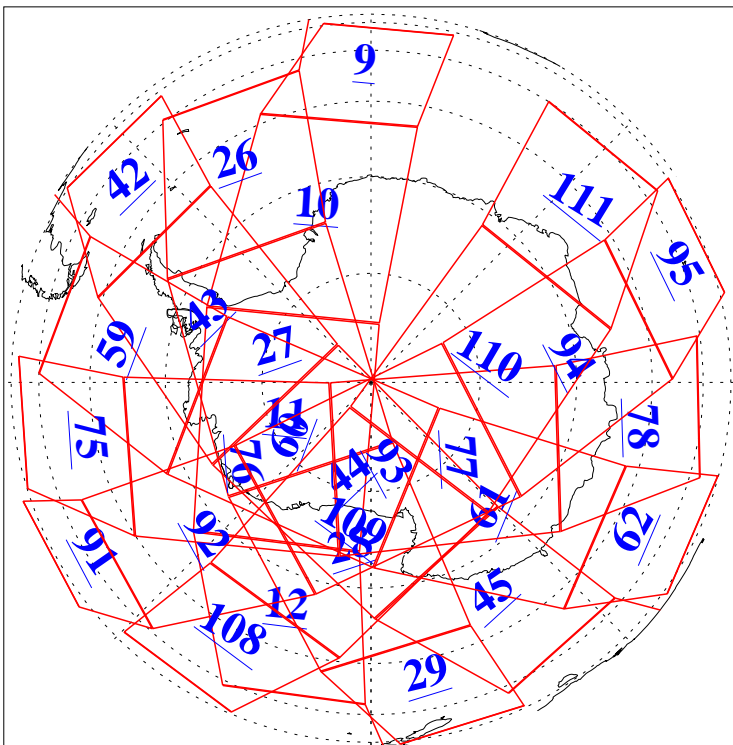

L1B Availability
AMSU Granules: 240
HSB Granules: 0
AIRS Granules: 240

19 Feb 2004
DoY 50
Aqua Day 656
Granules: 1 to 120

Granules: 121 to 240

Legend: AMSU Available, HSB Available, AIRS Available

L1B Availability
AMSU Granules: 240
HSB Granules: 0
AIRS Granules: 240

19 Feb 2004
DoY 50
Aqua Day 656

Ascending Granules

Descending Granules

Legend: AMSU Available, HSB Available, AIRS Available

L1B Availability
 AMSU Granules: 240
 HSB Granules: 0
 AIRS Granules: 240

19 Feb 2004
 DoY 50
 Aqua Day 656

Northern Hemisphere Granules

Southern Hemisphere Granules

Legend: AMSU Available, HSB Available, AIRS Available