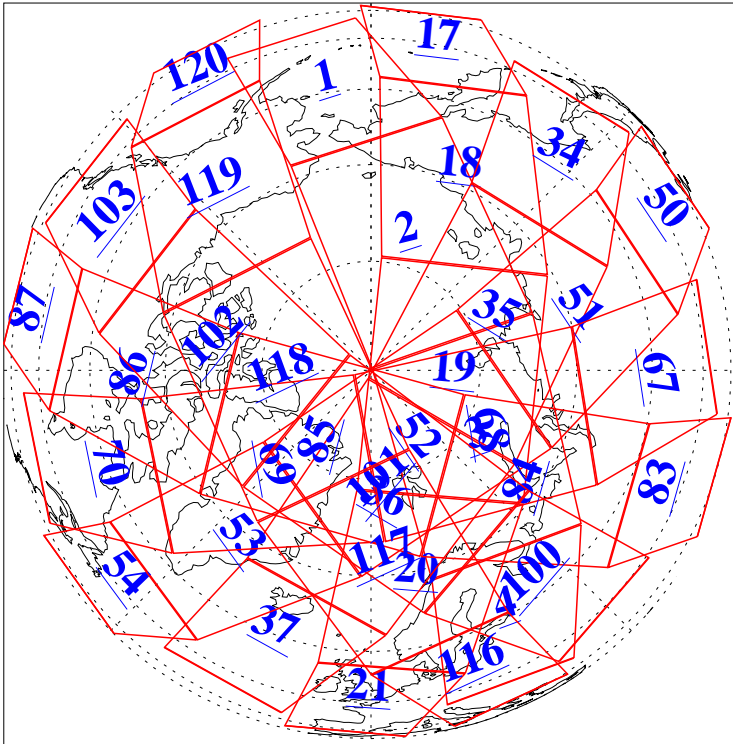

L1B Availability
AMSU Granules: 240
HSB Granules: 0
AIRS Granules: 240

19 Feb 2004
DoY 50
Aqua Day 656
Granules: 1 to 120

Granules: 121 to 240

Legend: AMSU Available, HSB Available, AIRS Available

L1B Availability
AMSU Granules: 240
HSB Granules: 0
AIRS Granules: 240

19 Feb 2004
DoY 50
Aqua Day 656

Ascending Granules

Descending Granules

Legend: AMSU Available, HSB Available, AIRS Available

L1B Availability
 AMSU Granules: 240
 HSB Granules: 0
 AIRS Granules: 240

19 Feb 2004
 DoY 50
 Aqua Day 656

Northern Hemisphere Granules

Southern Hemisphere Granules

Legend: AMSU Available, HSB Available, AIRS Available