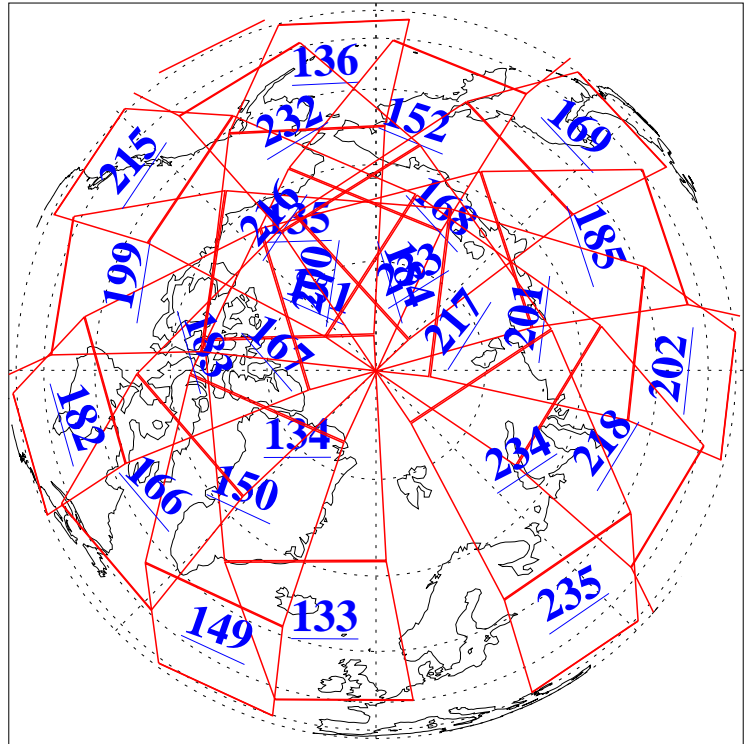

19 Feb 2004
DoY 50
Aqua Day 656

Ascending Granules

Descending Granules

Legend: AMSU Available, HSB Available, AIRS Available

L1B Availability
 AMSU Granules: 240
 HSB Granules: 0
 AIRS Granules: 240

19 Feb 2004
 DoY 50
 Aqua Day 656

Northern Hemisphere Granules

Southern Hemisphere Granules

Legend: AMSU Available, HSB Available, AIRS Available