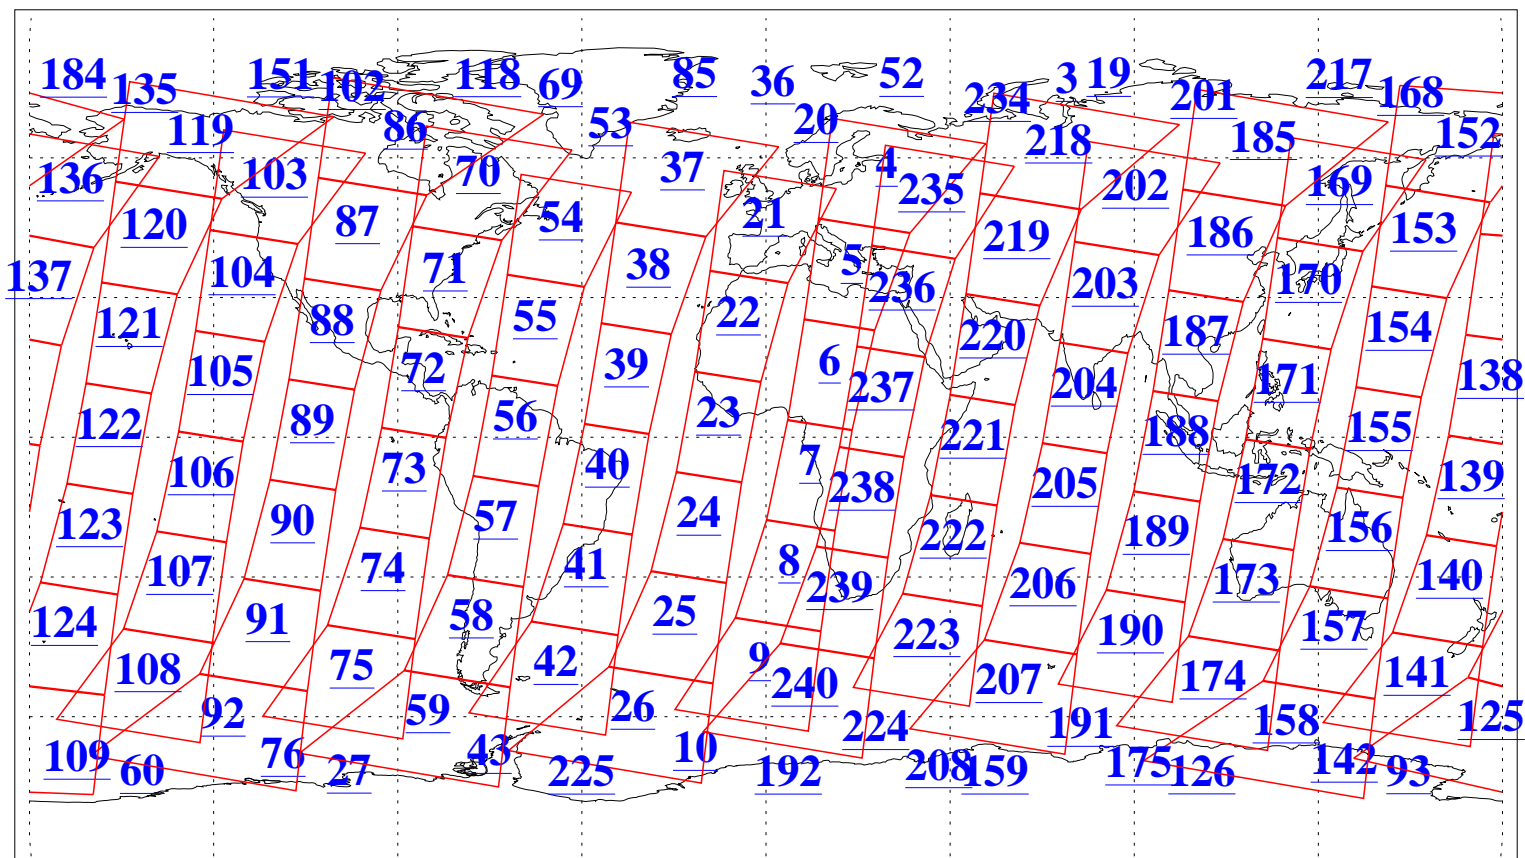

L1B Availability
AMSU Granules: 240
HSB Granules: 0
AIRS Granules: 240

19 Feb 2004
DoY 50
Aqua Day 656
Granules: 1 to 120

Granules: 121 to 240

Legend: AMSU Available, HSB Available, AIRS Available

L1B Availability
AMSU Granules: 240
HSB Granules: 0
AIRS Granules: 240

19 Feb 2004
DoY 50
Aqua Day 656

Ascending Granules

Descending Granules

Legend: AMSU Available, HSB Available, AIRS Available

L1B Availability
 AMSU Granules: 240
 HSB Granules: 0
 AIRS Granules: 240

19 Feb 2004
 DoY 50
 Aqua Day 656

Northern Hemisphere Granules

Southern Hemisphere Granules

Legend: AMSU Available, HSB Available, AIRS Available