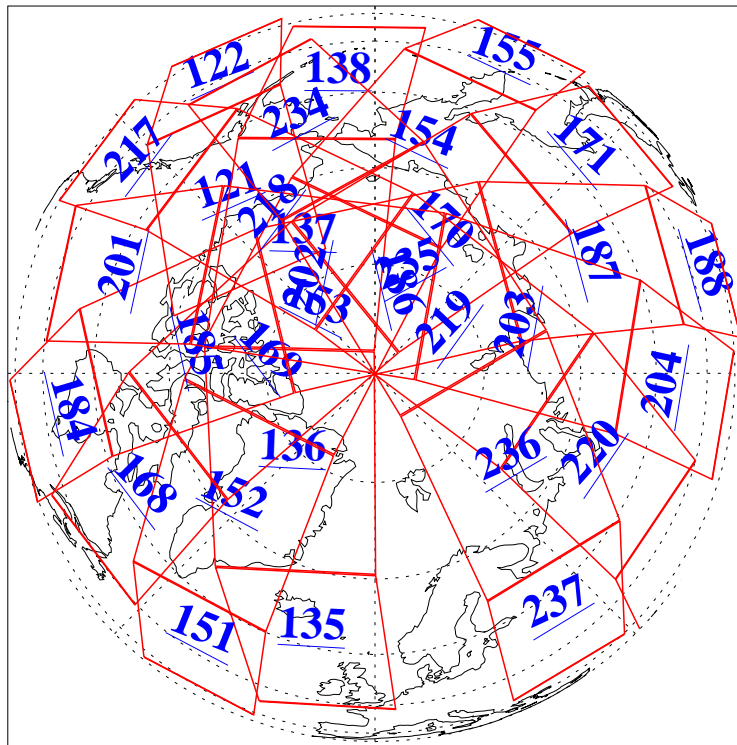

L1B Availability
AMSU Granules: 240
HSB Granules: 0
AIRS Granules: 240

17 Feb 2004
DoY 48
Aqua Day 654
Granules: 1 to 120

Granules: 121 to 240

Legend: AMSU Available, HSB Available, AIRS Available

L1B Availability
AMSU Granules: 240
HSB Granules: 0
AIRS Granules: 240

17 Feb 2004
DoY 48
Aqua Day 654

Ascending Granules

Descending Granules

Legend: AMSU Available, HSB Available, AIRS Available

L1B Availability
AMSU Granules: 240
HSB Granules: 0
AIRS Granules: 240

17 Feb 2004
DoY 48
Aqua Day 654

Northern Hemisphere Granules

Southern Hemisphere Granules

Legend: AMSU Available, HSB Available, AIRS Available