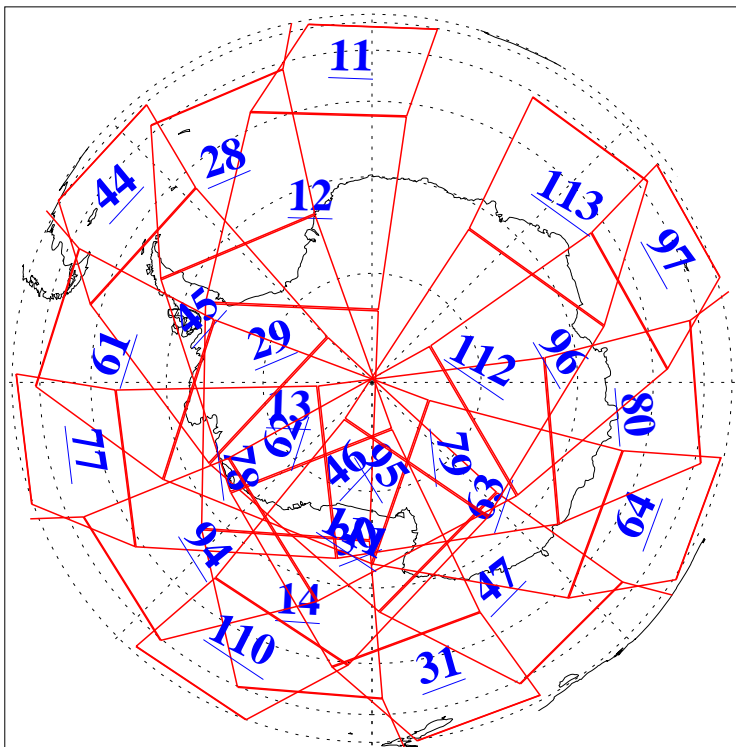

L1B Availability
AMSU Granules: 240
HSB Granules: 0
AIRS Granules: 240

17 Feb 2004
DoY 48
Aqua Day 654
Granules: 1 to 120

Granules: 121 to 240

Legend: AMSU Available, HSB Available, AIRS Available

L1B Availability
AMSU Granules: 240
HSB Granules: 0
AIRS Granules: 240

17 Feb 2004
DoY 48
Aqua Day 654

Ascending Granules

Descending Granules

Legend: AMSU Available, HSB Available, AIRS Available

L1B Availability
AMSU Granules: 240
HSB Granules: 0
AIRS Granules: 240

17 Feb 2004
DoY 48
Aqua Day 654

Northern Hemisphere Granules

Southern Hemisphere Granules

Legend: AMSU Available, HSB Available, AIRS Available