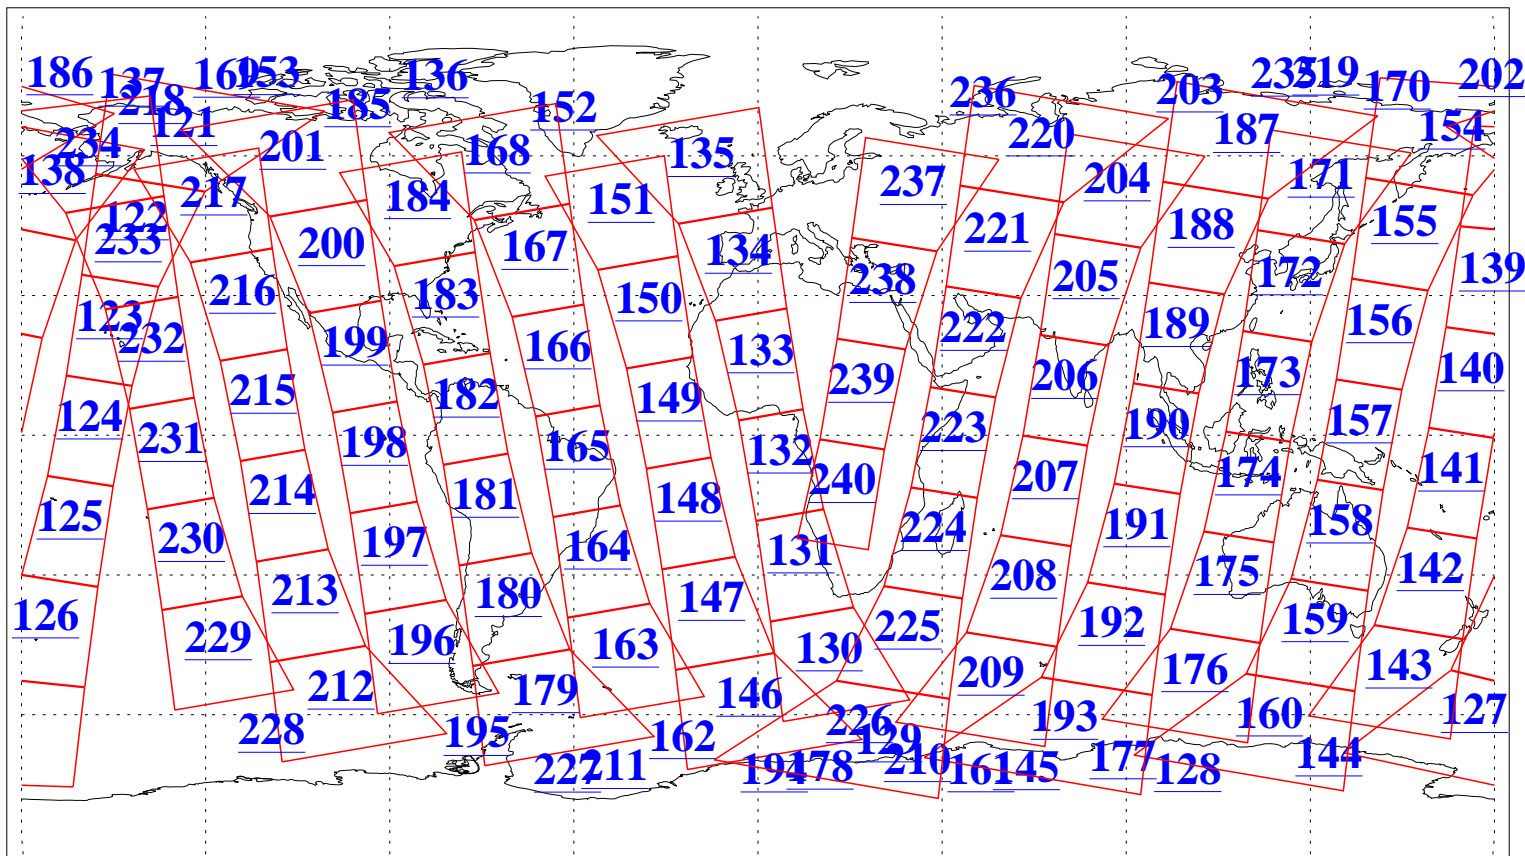

L1B Availability
AMSU Granules: 240
HSB Granules: 0
AIRS Granules: 240

17 Feb 2004
DoY 48
Aqua Day 654
Granules: 1 to 120

Granules: 121 to 240

Legend: AMSU Available, HSB Available, AIRS Available

L1B Availability
AMSU Granules: 240
HSB Granules: 0
AIRS Granules: 240

17 Feb 2004
DoY 48
Aqua Day 654

Ascending Granules

Descending Granules

Legend: AMSU Available, HSB Available, AIRS Available

L1B Availability
AMSU Granules: 240
HSB Granules: 0
AIRS Granules: 240

17 Feb 2004
DoY 48
Aqua Day 654

Northern Hemisphere Granules

Southern Hemisphere Granules

Legend: AMSU Available, HSB Available, AIRS Available