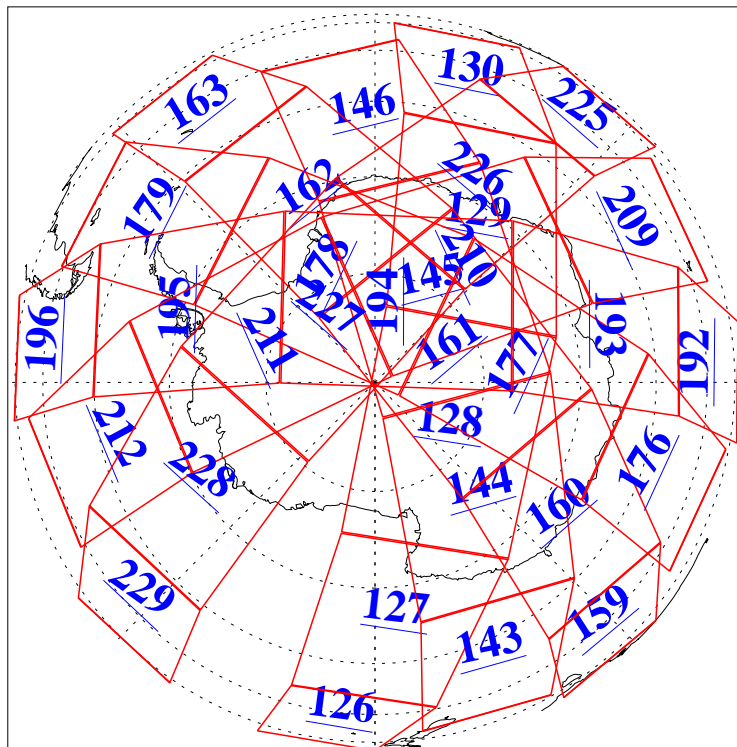

L1B Availability
AMSU Granules: 240
HSB Granules: 0
AIRS Granules: 240

17 Feb 2004
DoY 48
Aqua Day 654
Granules: 1 to 120

Granules: 121 to 240

Legend: AMSU Available, HSB Available, AIRS Available

L1B Availability
AMSU Granules: 240
HSB Granules: 0
AIRS Granules: 240

17 Feb 2004
DoY 48
Aqua Day 654

Ascending Granules

Descending Granules

Legend: AMSU Available, HSB Available, AIRS Available

L1B Availability
AMSU Granules: 240
HSB Granules: 0
AIRS Granules: 240

17 Feb 2004
DoY 48
Aqua Day 654

Northern Hemisphere Granules

Southern Hemisphere Granules

Legend: AMSU Available, HSB Available, AIRS Available