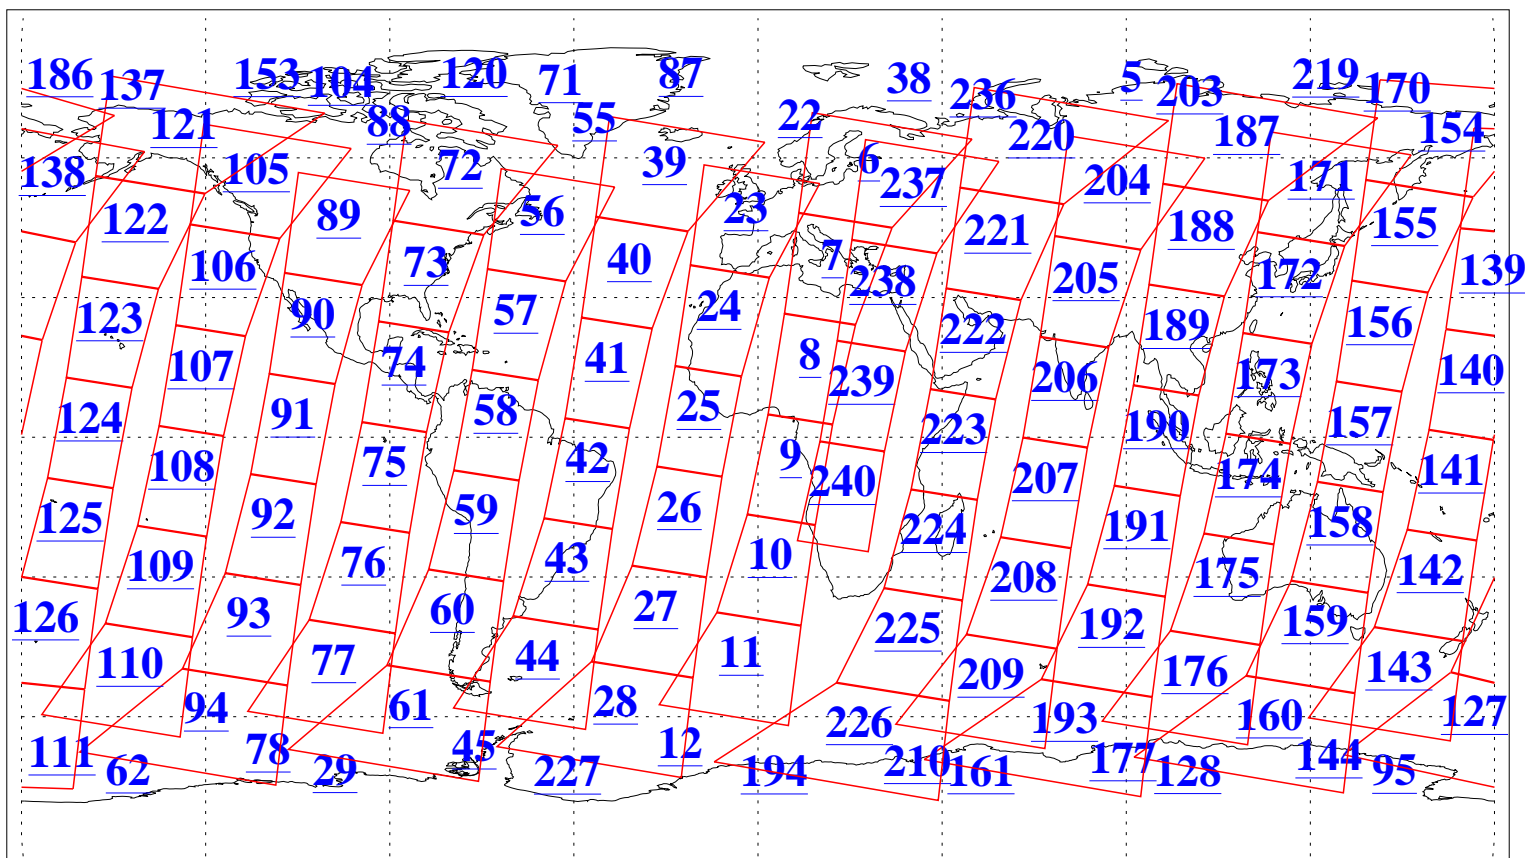

L1B Availability
AMSU Granules: 240
HSB Granules: 0
AIRS Granules: 240

17 Feb 2004
DoY 48
Aqua Day 654
Granules: 1 to 120

Granules: 121 to 240

Legend: AMSU Available, HSB Available, AIRS Available

L1B Availability
AMSU Granules: 240
HSB Granules: 0
AIRS Granules: 240

17 Feb 2004
DoY 48
Aqua Day 654

Ascending Granules

Descending Granules

Legend: AMSU Available, HSB Available, AIRS Available

L1B Availability
AMSU Granules: 240
HSB Granules: 0
AIRS Granules: 240

17 Feb 2004
DoY 48
Aqua Day 654

Northern Hemisphere Granules

Southern Hemisphere Granules

Legend: AMSU Available, HSB Available, AIRS Available