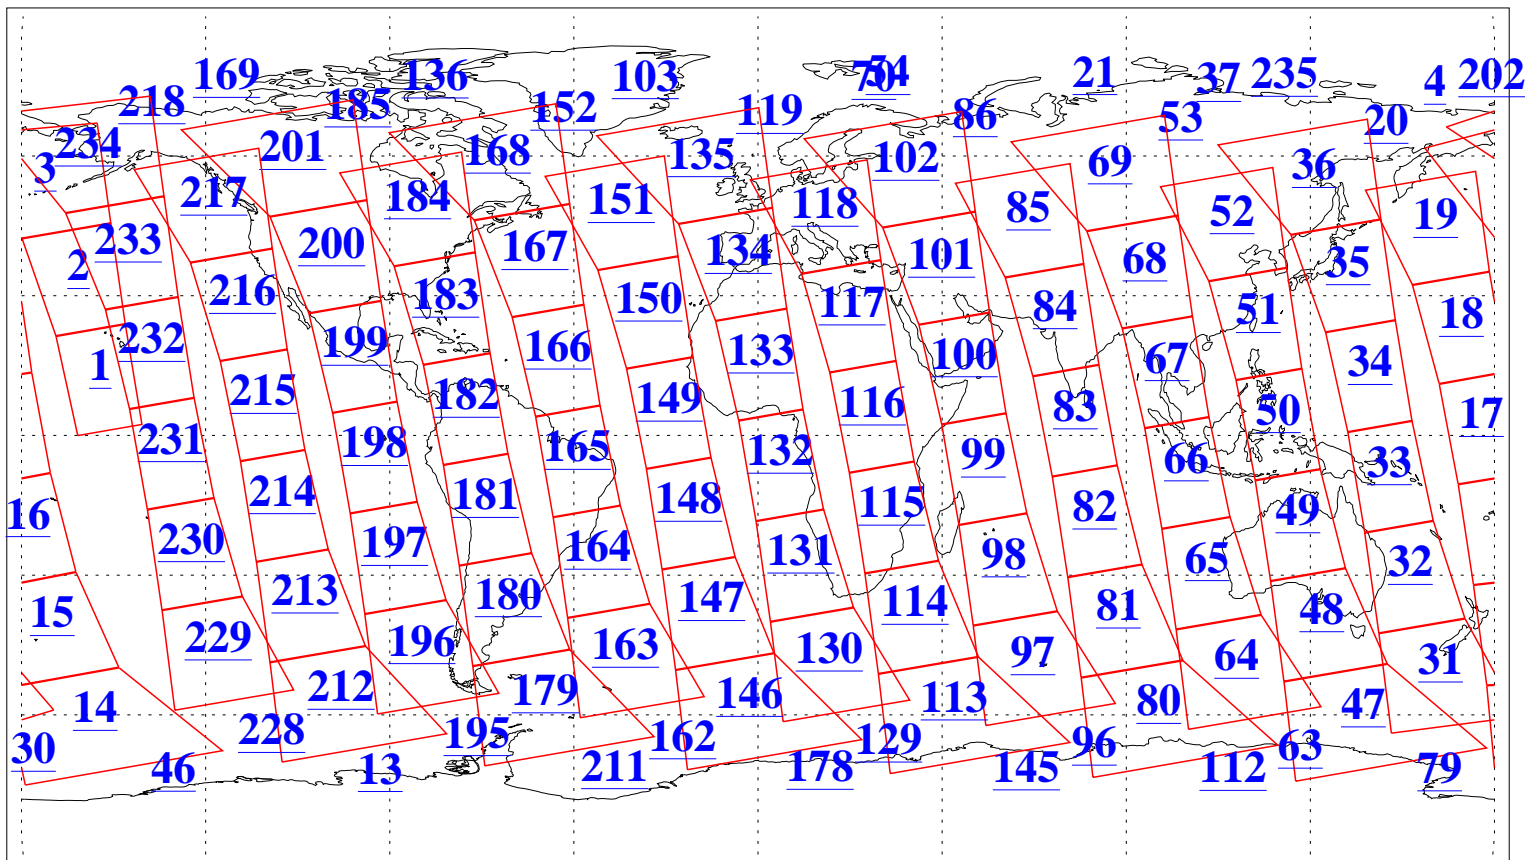

L1B Availability
AMSU Granules: 240
HSB Granules: 0
AIRS Granules: 240

17 Feb 2004
DoY 48
Aqua Day 654
Granules: 1 to 120

Granules: 121 to 240

Legend: AMSU Available, HSB Available, AIRS Available

L1B Availability
AMSU Granules: 240
HSB Granules: 0
AIRS Granules: 240

17 Feb 2004
DoY 48
Aqua Day 654

Ascending Granules

Descending Granules

Legend: AMSU Available, HSB Available, AIRS Available

L1B Availability
AMSU Granules: 240
HSB Granules: 0
AIRS Granules: 240

17 Feb 2004
DoY 48
Aqua Day 654

Northern Hemisphere Granules

Southern Hemisphere Granules

Legend: AMSU Available, HSB Available, AIRS Available