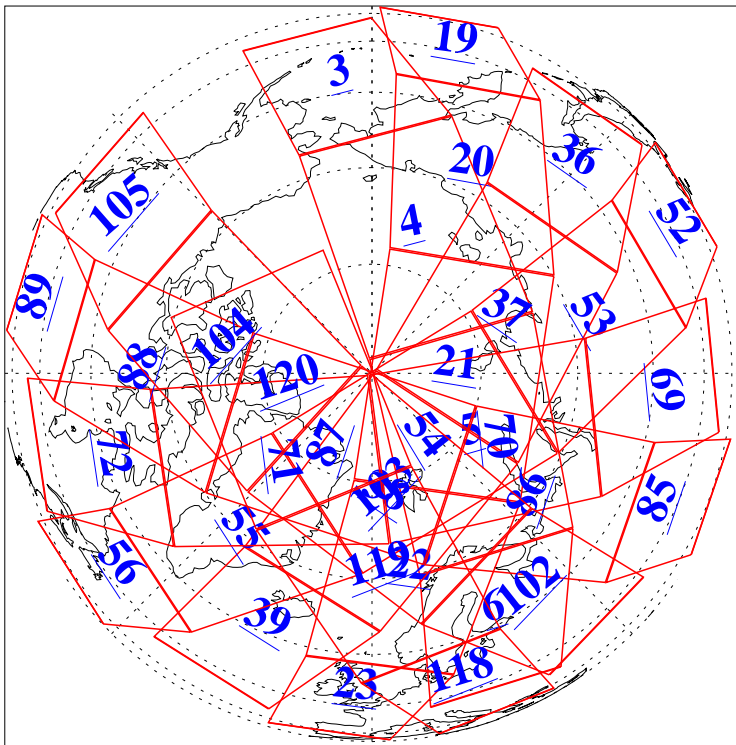

L1B Availability
AMSU Granules: 240
HSB Granules: 0
AIRS Granules: 240

17 Feb 2004
DoY 48
Aqua Day 654
Granules: 1 to 120

Granules: 121 to 240

Legend: AMSU Available, HSB Available, AIRS Available

L1B Availability
AMSU Granules: 240
HSB Granules: 0
AIRS Granules: 240

17 Feb 2004
DoY 48
Aqua Day 654

Ascending Granules

Descending Granules

Legend: AMSU Available, HSB Available, AIRS Available

L1B Availability
AMSU Granules: 240
HSB Granules: 0
AIRS Granules: 240

17 Feb 2004
DoY 48
Aqua Day 654

Northern Hemisphere Granules

Southern Hemisphere Granules

Legend: AMSU Available, HSB Available, AIRS Available