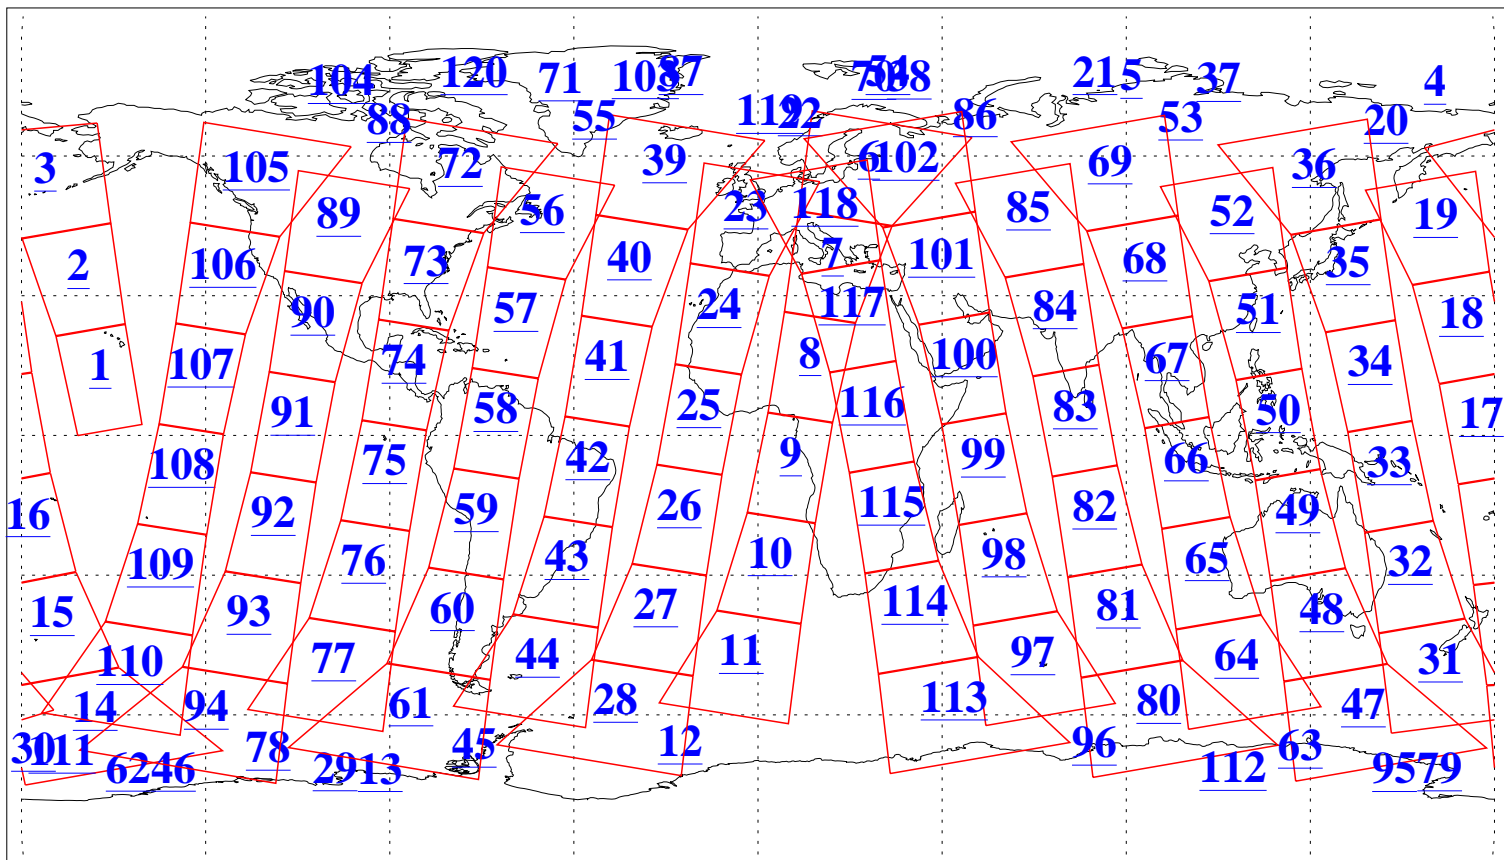

L1B Availability
AMSU Granules: 240
HSB Granules: 0
AIRS Granules: 240

17 Feb 2004
DoY 48
Aqua Day 654
Granules: 1 to 120

Granules: 121 to 240

Legend: AMSU Available, HSB Available, AIRS Available

L1B Availability
AMSU Granules: 240
HSB Granules: 0
AIRS Granules: 240

17 Feb 2004
DoY 48
Aqua Day 654

Ascending Granules

Descending Granules

Legend: AMSU Available, HSB Available, AIRS Available

L1B Availability
AMSU Granules: 240
HSB Granules: 0
AIRS Granules: 240

17 Feb 2004
DoY 48
Aqua Day 654

Northern Hemisphere Granules

Southern Hemisphere Granules

Legend: AMSU Available, HSB Available, AIRS Available