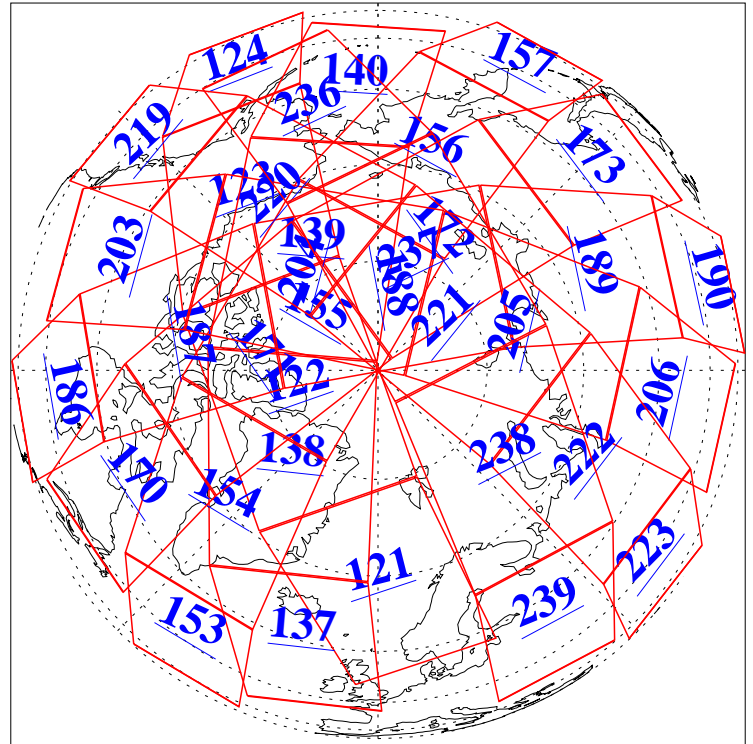

L1B Availability  
AMSU Granules: 240  
HSB Granules: 0  
AIRS Granules: 240

15 Feb 2004  
DoY 46  
Aqua Day 652  
Granules: 1 to 120

Granules: 121 to 240

Legend: AMSU Available, HSB Available, AIRS Available

L1B Availability  
AMSU Granules: 240  
HSB Granules: 0  
AIRS Granules: 240

15 Feb 2004  
DoY 46  
Aqua Day 652

Ascending Granules

Descending Granules

Legend: AMSU Available, HSB Available, AIRS Available

L1B Availability  
 AMSU Granules: 240  
 HSB Granules: 0  
 AIRS Granules: 240

15 Feb 2004  
 DoY 46  
 Aqua Day 652

Northern Hemisphere Granules

Southern Hemisphere Granules

Legend: AMSU Available, HSB Available, AIRS Available