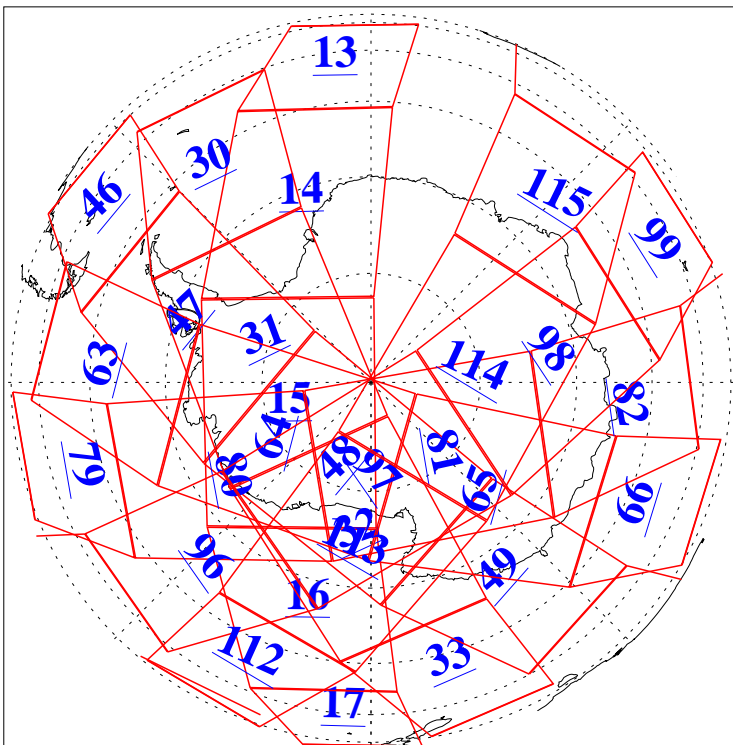

L1B Availability  
AMSU Granules: 240  
HSB Granules: 0  
AIRS Granules: 240

15 Feb 2004  
DoY 46  
Aqua Day 652  
Granules: 1 to 120

Granules: 121 to 240

Legend: AMSU Available, HSB Available, AIRS Available

L1B Availability  
AMSU Granules: 240  
HSB Granules: 0  
AIRS Granules: 240

15 Feb 2004  
DoY 46  
Aqua Day 652

Ascending Granules

Descending Granules

Legend: AMSU Available, HSB Available, AIRS Available

L1B Availability  
 AMSU Granules: 240  
 HSB Granules: 0  
 AIRS Granules: 240

15 Feb 2004  
 DoY 46  
 Aqua Day 652

Northern Hemisphere Granules

Southern Hemisphere Granules

Legend: AMSU Available, HSB Available, AIRS Available