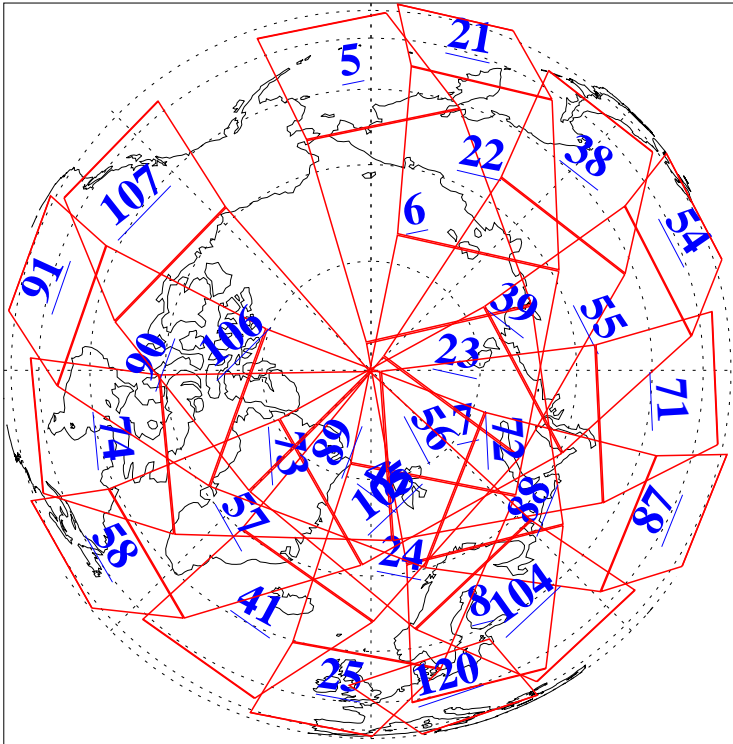

L1B Availability  
AMSU Granules: 240  
HSB Granules: 0  
AIRS Granules: 240

15 Feb 2004  
DoY 46  
Aqua Day 652  
Granules: 1 to 120

Granules: 121 to 240

Legend: AMSU Available, HSB Available, AIRS Available

L1B Availability  
AMSU Granules: 240  
HSB Granules: 0  
AIRS Granules: 240

15 Feb 2004  
DoY 46  
Aqua Day 652

Ascending Granules

Descending Granules

Legend: AMSU Available, HSB Available, AIRS Available

L1B Availability  
 AMSU Granules: 240  
 HSB Granules: 0  
 AIRS Granules: 240

15 Feb 2004  
 DoY 46  
 Aqua Day 652

Northern Hemisphere Granules

Southern Hemisphere Granules

Legend: AMSU Available, HSB Available, AIRS Available