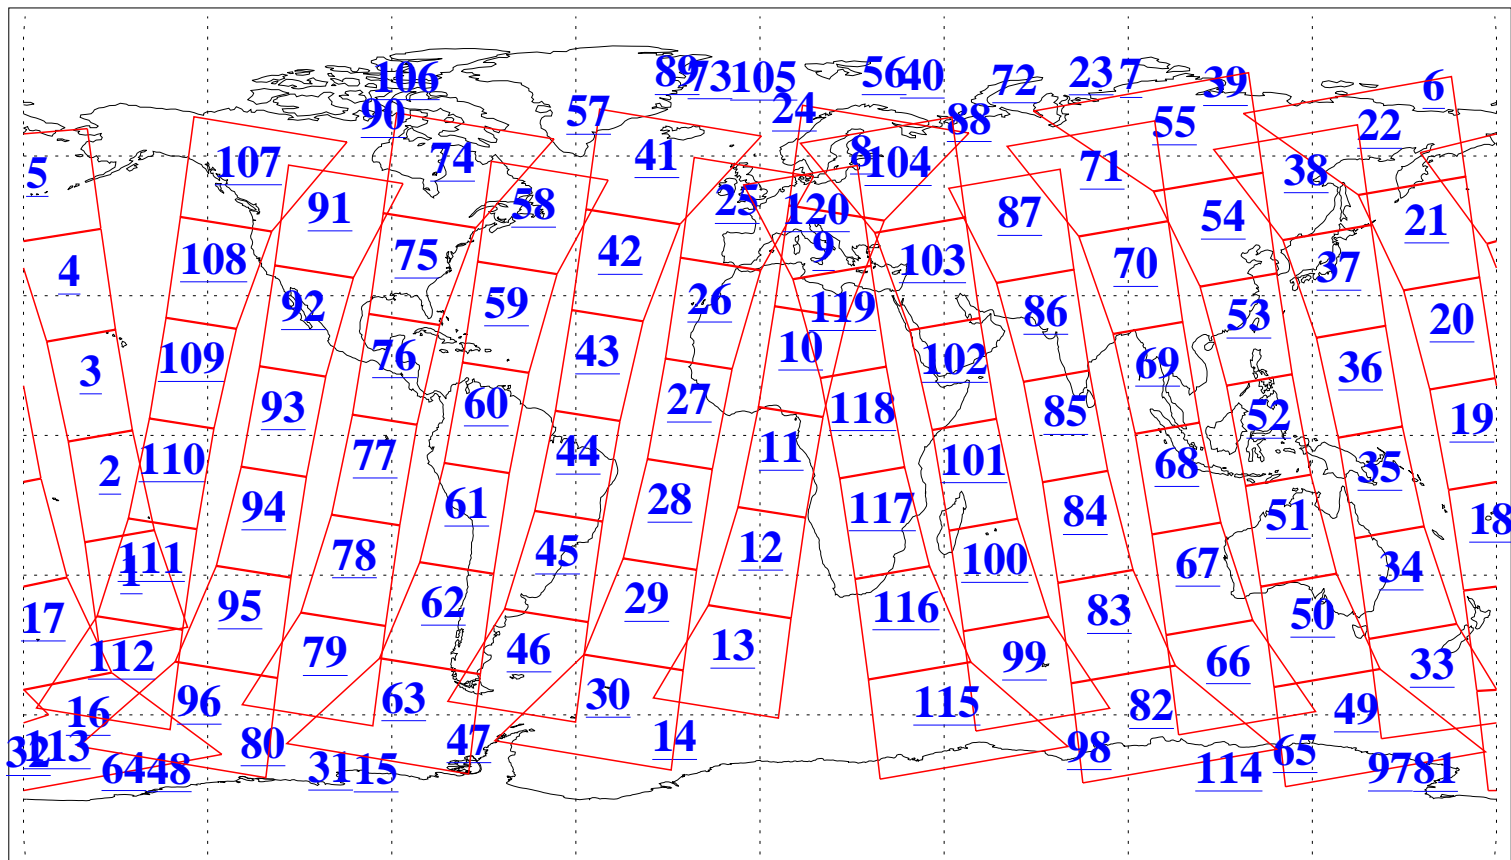

L1B Availability  
AMSU Granules: 240  
HSB Granules: 0  
AIRS Granules: 240

15 Feb 2004  
DoY 46  
Aqua Day 652  
Granules: 1 to 120

Granules: 121 to 240

Legend: AMSU Available, HSB Available, AIRS Available

L1B Availability  
AMSU Granules: 240  
HSB Granules: 0  
AIRS Granules: 240

15 Feb 2004  
DoY 46  
Aqua Day 652

Ascending Granules

Descending Granules

Legend: AMSU Available, HSB Available, AIRS Available

L1B Availability  
 AMSU Granules: 240  
 HSB Granules: 0  
 AIRS Granules: 240

15 Feb 2004  
 DoY 46  
 Aqua Day 652

Northern Hemisphere Granules

Southern Hemisphere Granules

Legend: AMSU Available, HSB Available, AIRS Available