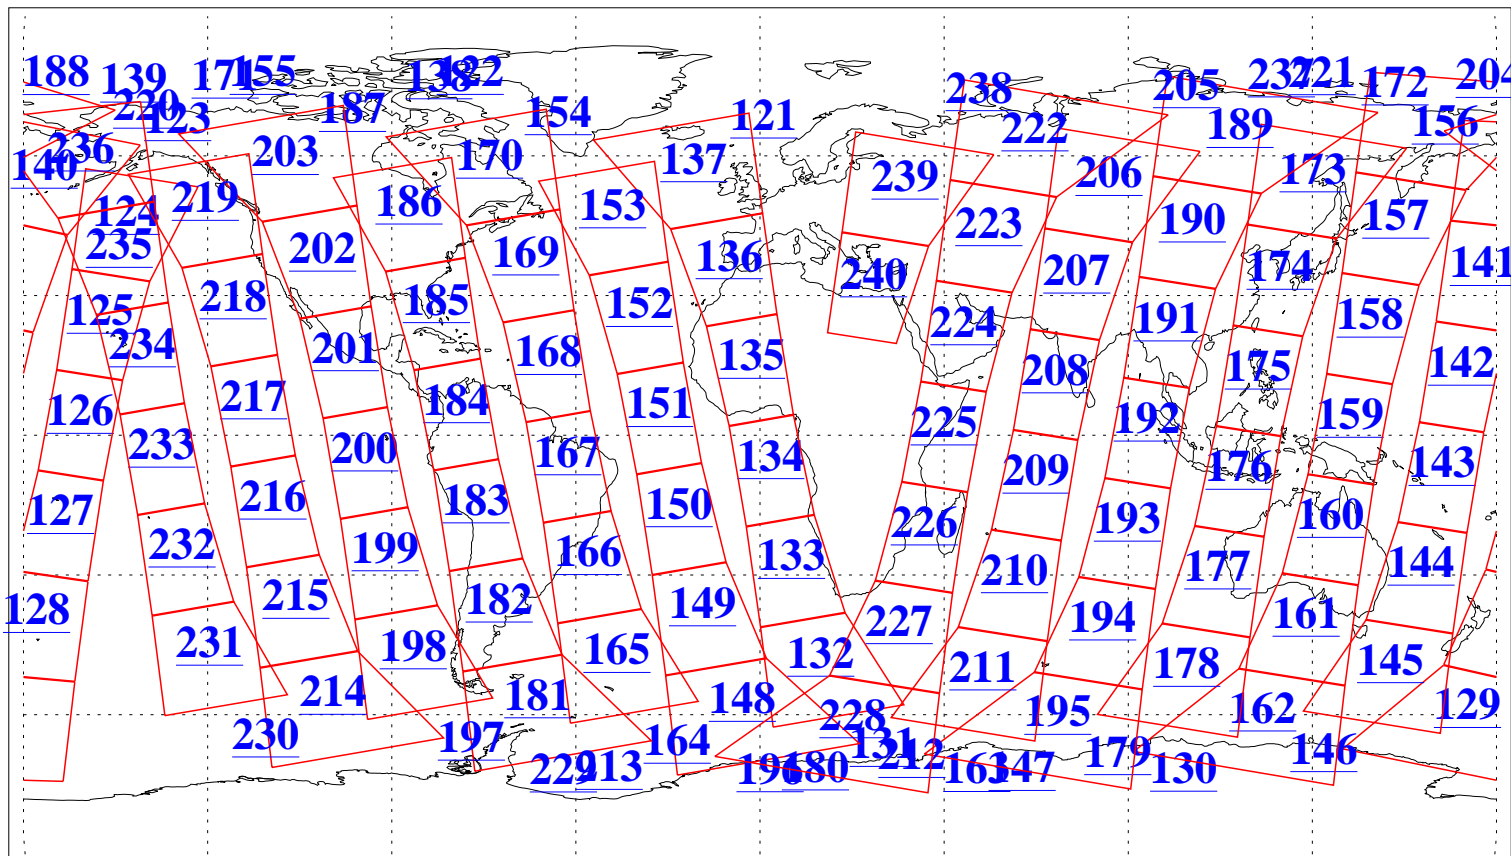

L1B Availability  
AMSU Granules: 240  
HSB Granules: 0  
AIRS Granules: 240

15 Feb 2004  
DoY 46  
Aqua Day 652  
Granules: 1 to 120

Granules: 121 to 240

Legend: AMSU Available, HSB Available, AIRS Available

L1B Availability  
AMSU Granules: 240  
HSB Granules: 0  
AIRS Granules: 240

15 Feb 2004  
DoY 46  
Aqua Day 652

Ascending Granules

Descending Granules

Legend: AMSU Available, HSB Available, AIRS Available

L1B Availability  
 AMSU Granules: 240  
 HSB Granules: 0  
 AIRS Granules: 240

15 Feb 2004  
 DoY 46  
 Aqua Day 652

Northern Hemisphere Granules

Southern Hemisphere Granules

Legend: AMSU Available, HSB Available, AIRS Available