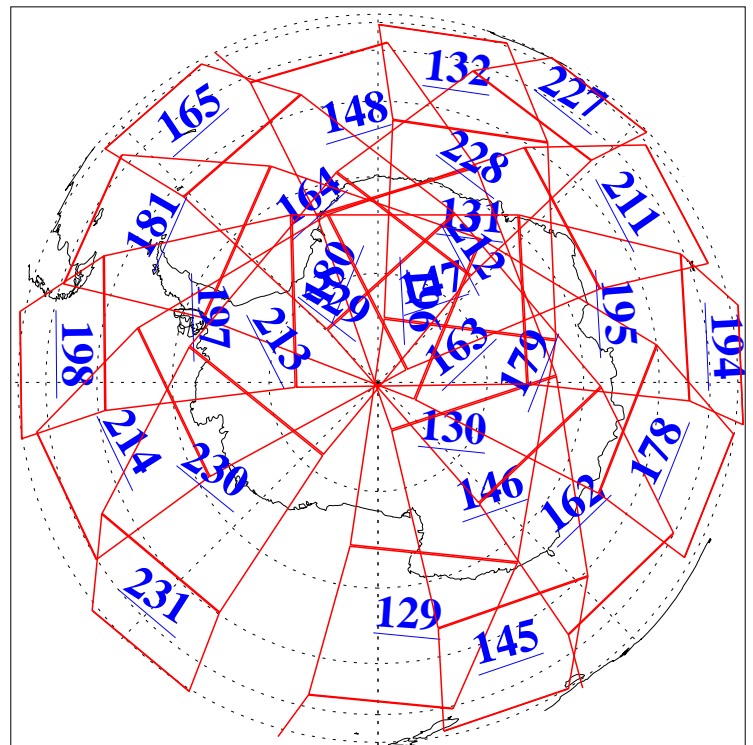

L1B Availability  
AMSU Granules: 240  
HSB Granules: 0  
AIRS Granules: 240

15 Feb 2004  
DoY 46  
Aqua Day 652  
Granules: 1 to 120

Granules: 121 to 240

Legend: AMSU Available, HSB Available, AIRS Available

L1B Availability  
AMSU Granules: 240  
HSB Granules: 0  
AIRS Granules: 240

15 Feb 2004  
DoY 46  
Aqua Day 652

Ascending Granules

Descending Granules

Legend: AMSU Available, HSB Available, AIRS Available

L1B Availability  
 AMSU Granules: 240  
 HSB Granules: 0  
 AIRS Granules: 240

15 Feb 2004  
 DoY 46  
 Aqua Day 652

Northern Hemisphere Granules

Southern Hemisphere Granules

Legend: AMSU Available, HSB Available, AIRS Available