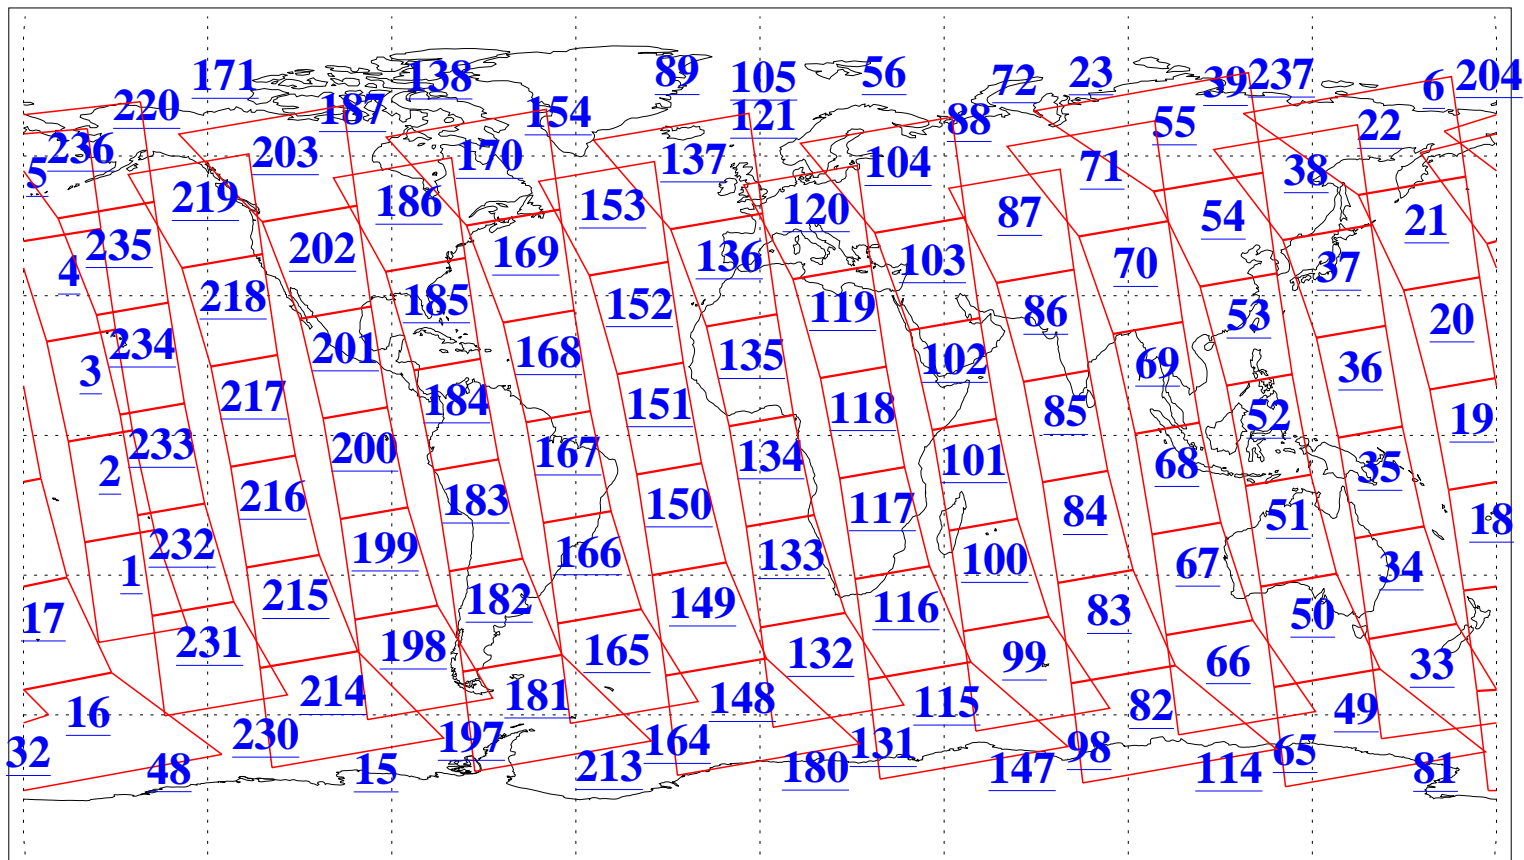

L1B Availability  
AMSU Granules: 240  
HSB Granules: 0  
AIRS Granules: 240

15 Feb 2004  
DoY 46  
Aqua Day 652  
Granules: 1 to 120

Granules: 121 to 240

Legend: AMSU Available, HSB Available, AIRS Available

L1B Availability  
AMSU Granules: 240  
HSB Granules: 0  
AIRS Granules: 240

15 Feb 2004  
DoY 46  
Aqua Day 652

Ascending Granules

Descending Granules

Legend: AMSU Available, HSB Available, AIRS Available

L1B Availability  
 AMSU Granules: 240  
 HSB Granules: 0  
 AIRS Granules: 240

15 Feb 2004  
 DoY 46  
 Aqua Day 652

Northern Hemisphere Granules

Southern Hemisphere Granules

Legend: AMSU Available, HSB Available, AIRS Available