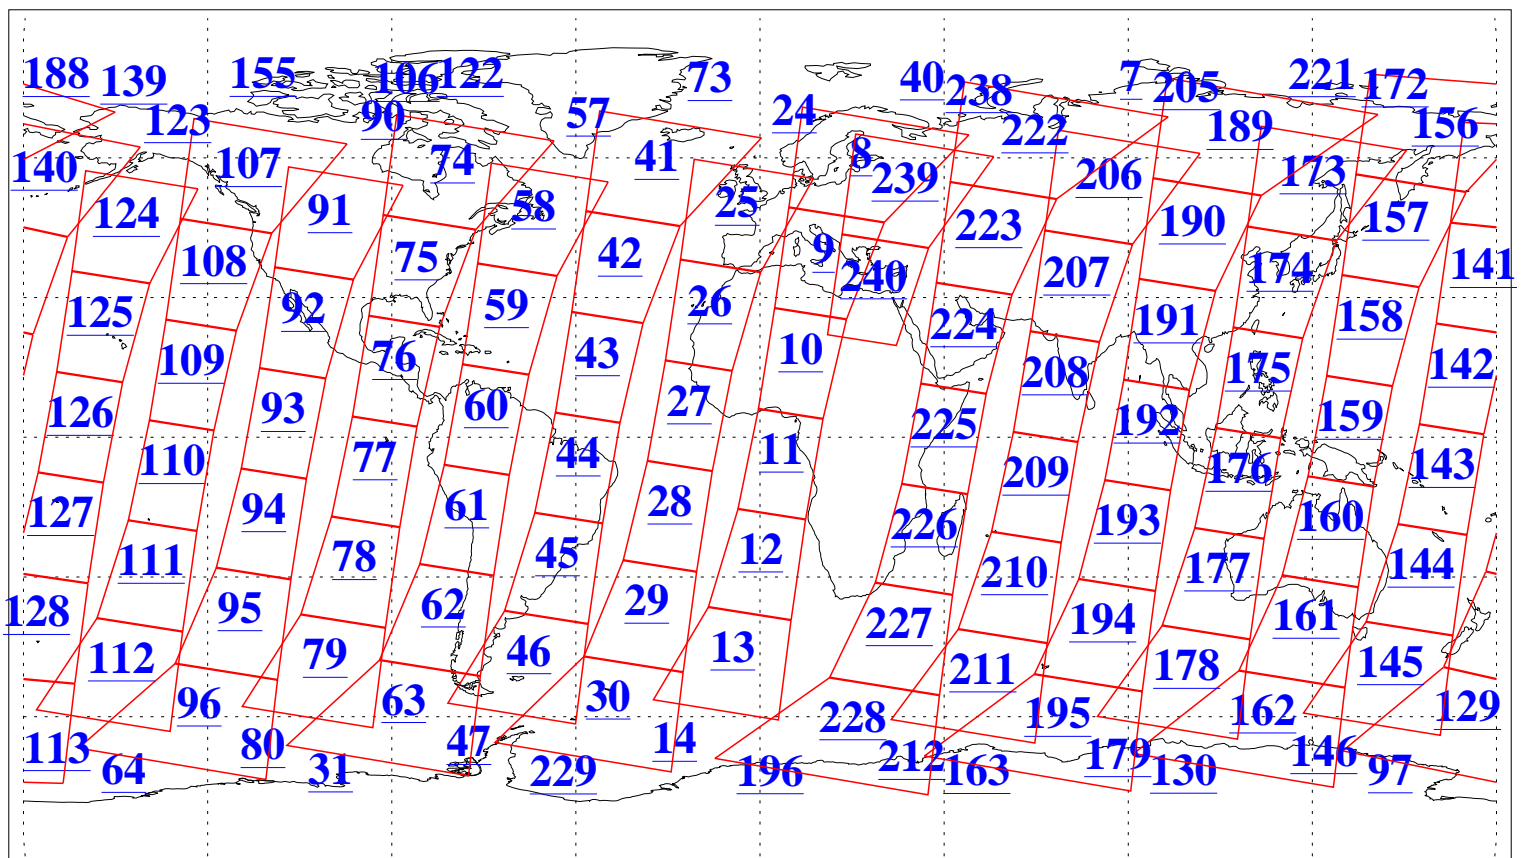

L1B Availability  
AMSU Granules: 240  
HSB Granules: 0  
AIRS Granules: 240

15 Feb 2004  
DoY 46  
Aqua Day 652  
Granules: 1 to 120

Granules: 121 to 240

Legend: AMSU Available, HSB Available, AIRS Available

L1B Availability  
AMSU Granules: 240  
HSB Granules: 0  
AIRS Granules: 240

15 Feb 2004  
DoY 46  
Aqua Day 652

Ascending Granules

Descending Granules

Legend: AMSU Available, HSB Available, AIRS Available

L1B Availability  
 AMSU Granules: 240  
 HSB Granules: 0  
 AIRS Granules: 240

15 Feb 2004  
 DoY 46  
 Aqua Day 652

Northern Hemisphere Granules

Southern Hemisphere Granules

Legend: AMSU Available, HSB Available, AIRS Available