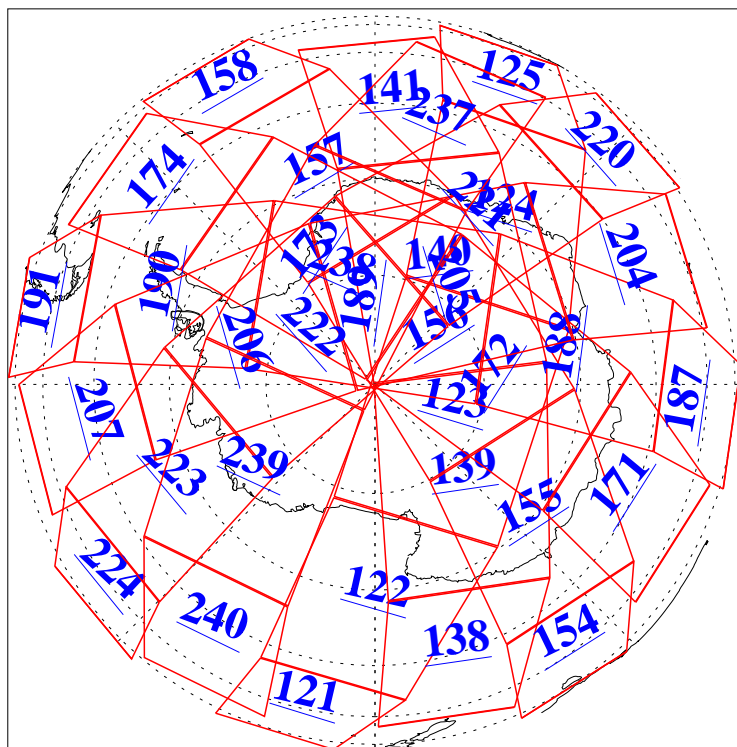

L1B Availability
AMSU Granules: 240
HSB Granules: 0
AIRS Granules: 240

14 Feb 2004
DoY 45
Aqua Day 651
Granules: 1 to 120

Granules: 121 to 240

Legend: AMSU Available, HSB Available, AIRS Available

L1B Availability
AMSU Granules: 240
HSB Granules: 0
AIRS Granules: 240

14 Feb 2004
DoY 45
Aqua Day 651
Ascending Granules

Descending Granules

Legend: AMSU Available, HSB Available, AIRS Available

L1B Availability
AMSU Granules: 240
HSB Granules: 0
AIRS Granules: 240

14 Feb 2004
DoY 45
Aqua Day 651

Northern Hemisphere Granules

Southern Hemisphere Granules

Legend: AMSU Available, HSB Available, AIRS Available