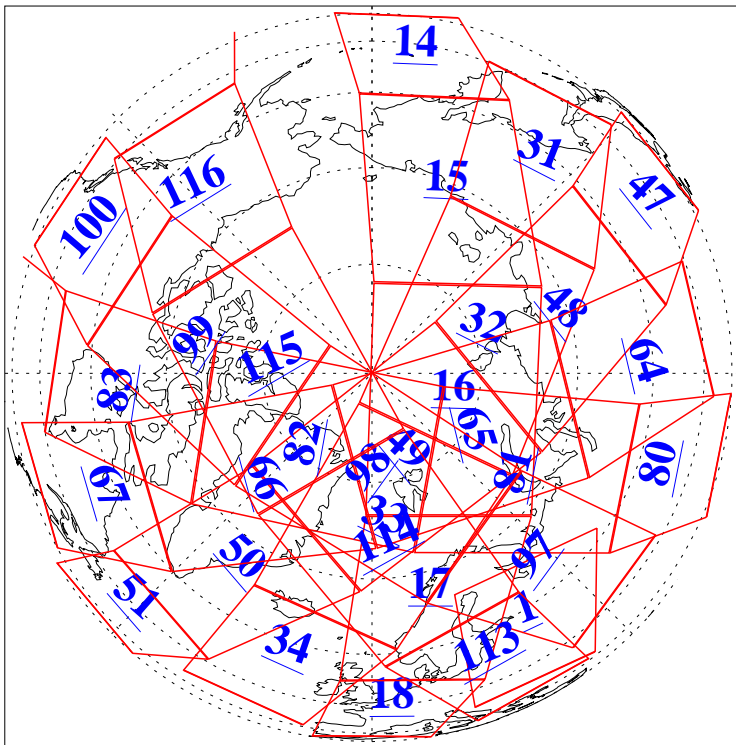

L1B Availability
AMSU Granules: 240
HSB Granules: 0
AIRS Granules: 240

14 Feb 2004
DoY 45
Aqua Day 651
Granules: 1 to 120

Granules: 121 to 240

Legend: AMSU Available, HSB Available, AIRS Available

L1B Availability
AMSU Granules: 240
HSB Granules: 0
AIRS Granules: 240

14 Feb 2004
DoY 45
Aqua Day 651
Ascending Granules

Descending Granules

Legend: AMSU Available, HSB Available, AIRS Available

L1B Availability
AMSU Granules: 240
HSB Granules: 0
AIRS Granules: 240

14 Feb 2004
DoY 45
Aqua Day 651

Northern Hemisphere Granules

Southern Hemisphere Granules

Legend: AMSU Available, HSB Available, AIRS Available