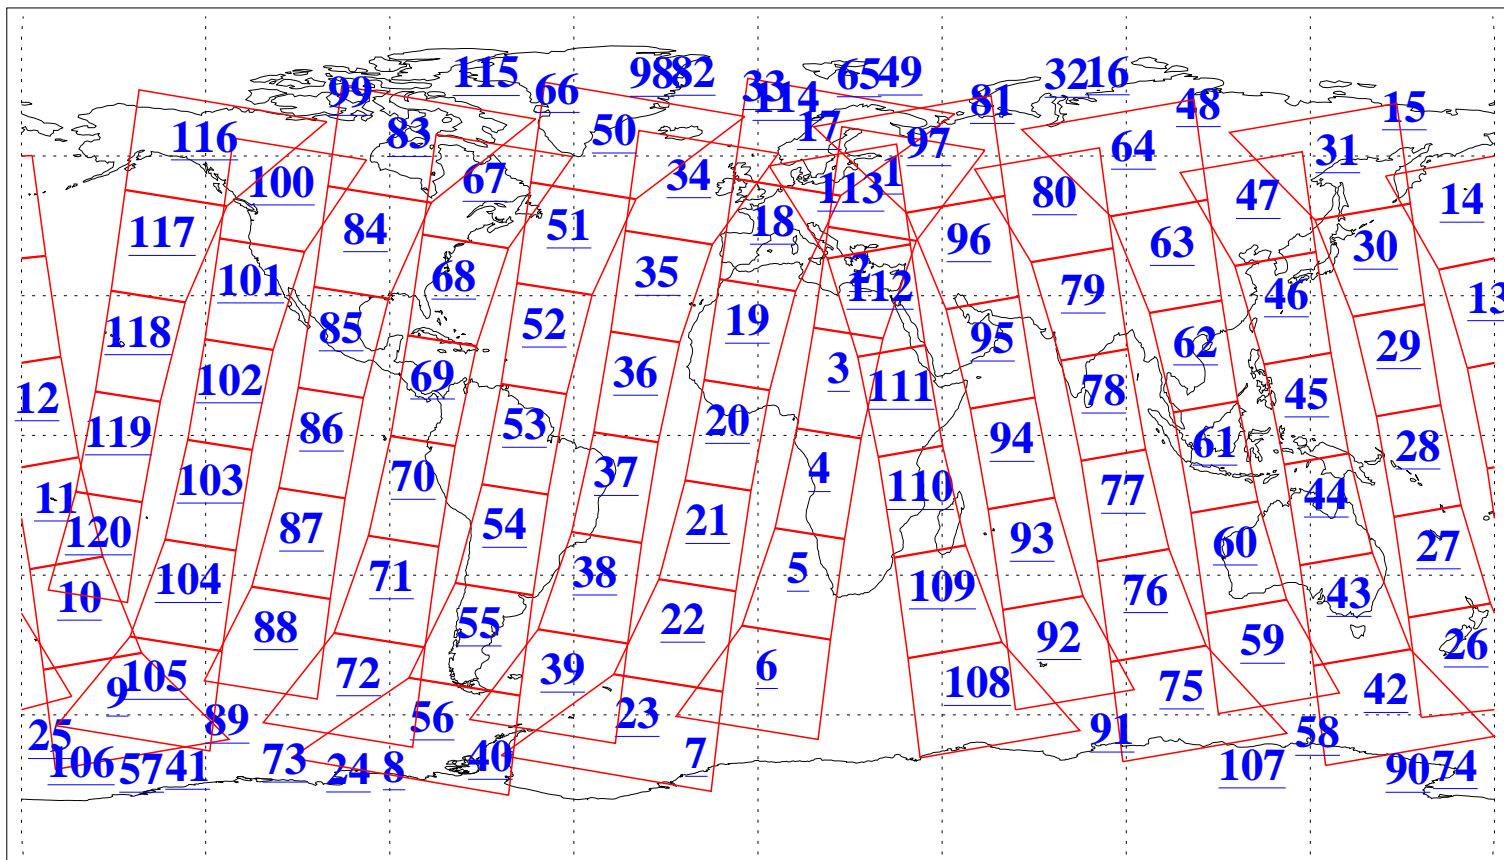

L1B Availability
AMSU Granules: 240
HSB Granules: 0
AIRS Granules: 240

14 Feb 2004
DoY 45
Aqua Day 651
Granules: 1 to 120

Granules: 121 to 240

Legend: AMSU Available, HSB Available, AIRS Available

L1B Availability
AMSU Granules: 240
HSB Granules: 0
AIRS Granules: 240

14 Feb 2004
DoY 45
Aqua Day 651
Ascending Granules

Descending Granules

Legend: AMSU Available, HSB Available, AIRS Available

L1B Availability
AMSU Granules: 240
HSB Granules: 0
AIRS Granules: 240

14 Feb 2004
DoY 45
Aqua Day 651

Northern Hemisphere Granules

Southern Hemisphere Granules

Legend: AMSU Available, HSB Available, AIRS Available