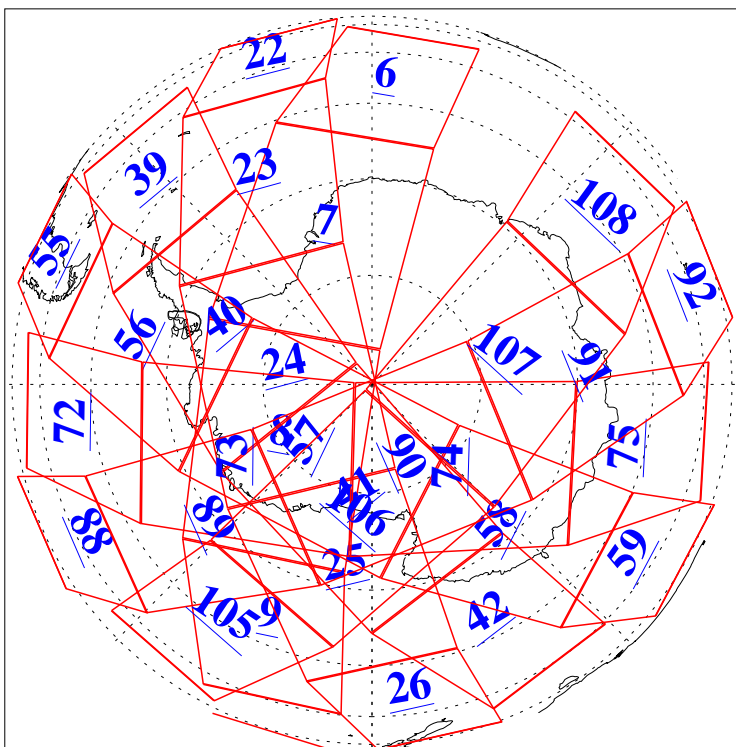

L1B Availability
AMSU Granules: 240
HSB Granules: 0
AIRS Granules: 240

14 Feb 2004
DoY 45
Aqua Day 651
Granules: 1 to 120

Granules: 121 to 240

Legend: AMSU Available, HSB Available, AIRS Available

L1B Availability
AMSU Granules: 240
HSB Granules: 0
AIRS Granules: 240

14 Feb 2004
DoY 45
Aqua Day 651
Ascending Granules

Descending Granules

Legend: AMSU Available, HSB Available, AIRS Available

L1B Availability
AMSU Granules: 240
HSB Granules: 0
AIRS Granules: 240

14 Feb 2004
DoY 45
Aqua Day 651

Northern Hemisphere Granules

Southern Hemisphere Granules

Legend: AMSU Available, HSB Available, AIRS Available