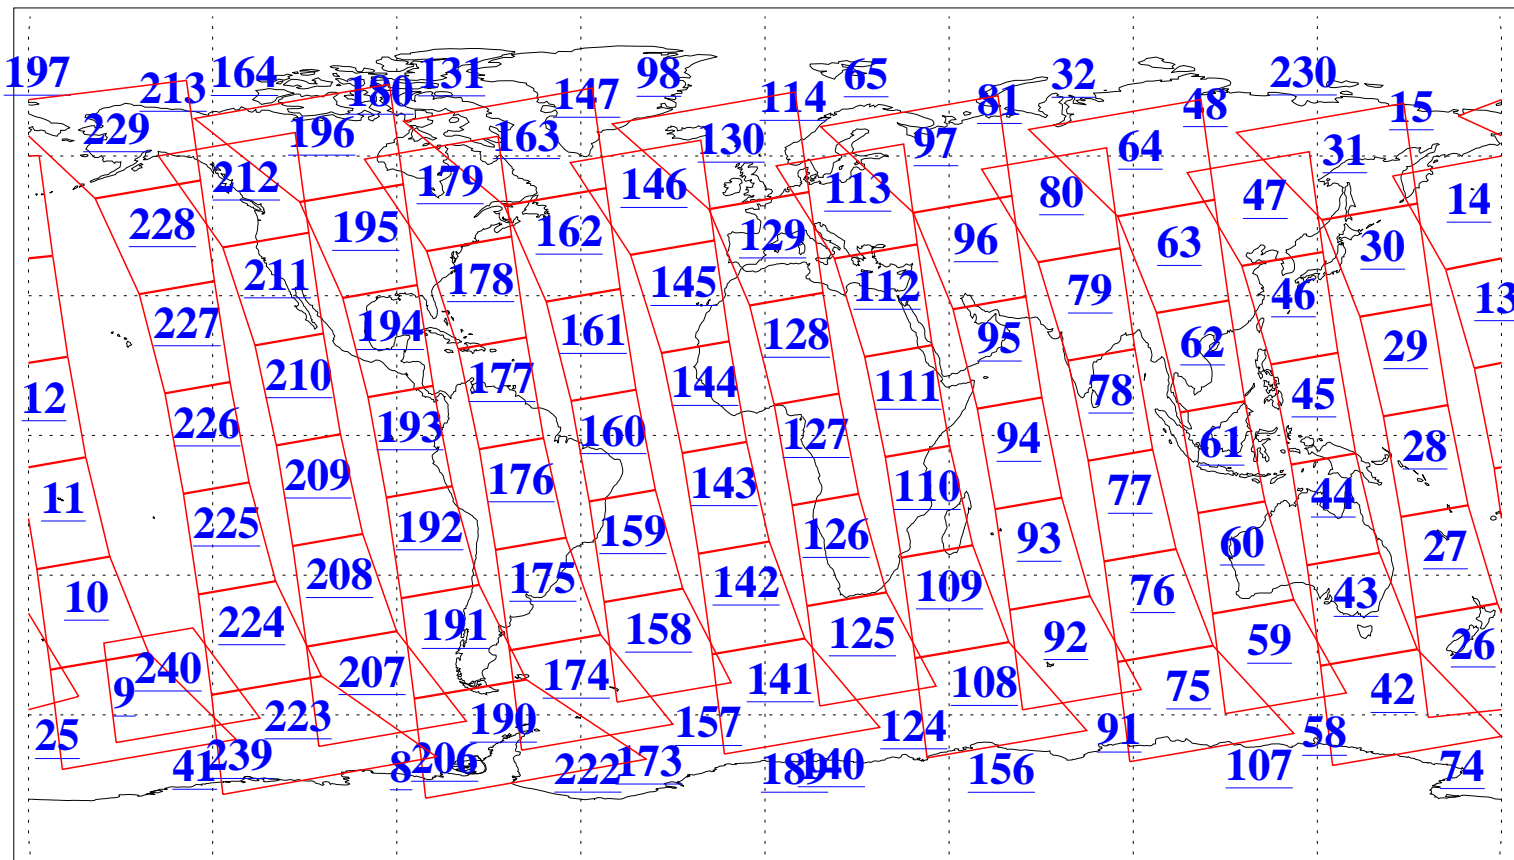

L1B Availability
AMSU Granules: 240
HSB Granules: 0
AIRS Granules: 240

14 Feb 2004
DoY 45
Aqua Day 651
Granules: 1 to 120

Granules: 121 to 240

Legend: AMSU Available, HSB Available, AIRS Available

L1B Availability
AMSU Granules: 240
HSB Granules: 0
AIRS Granules: 240

14 Feb 2004
DoY 45
Aqua Day 651
Ascending Granules

Descending Granules

Legend: AMSU Available, HSB Available, AIRS Available

L1B Availability
AMSU Granules: 240
HSB Granules: 0
AIRS Granules: 240

14 Feb 2004
DoY 45
Aqua Day 651

Northern Hemisphere Granules

Southern Hemisphere Granules

Legend: AMSU Available, HSB Available, AIRS Available