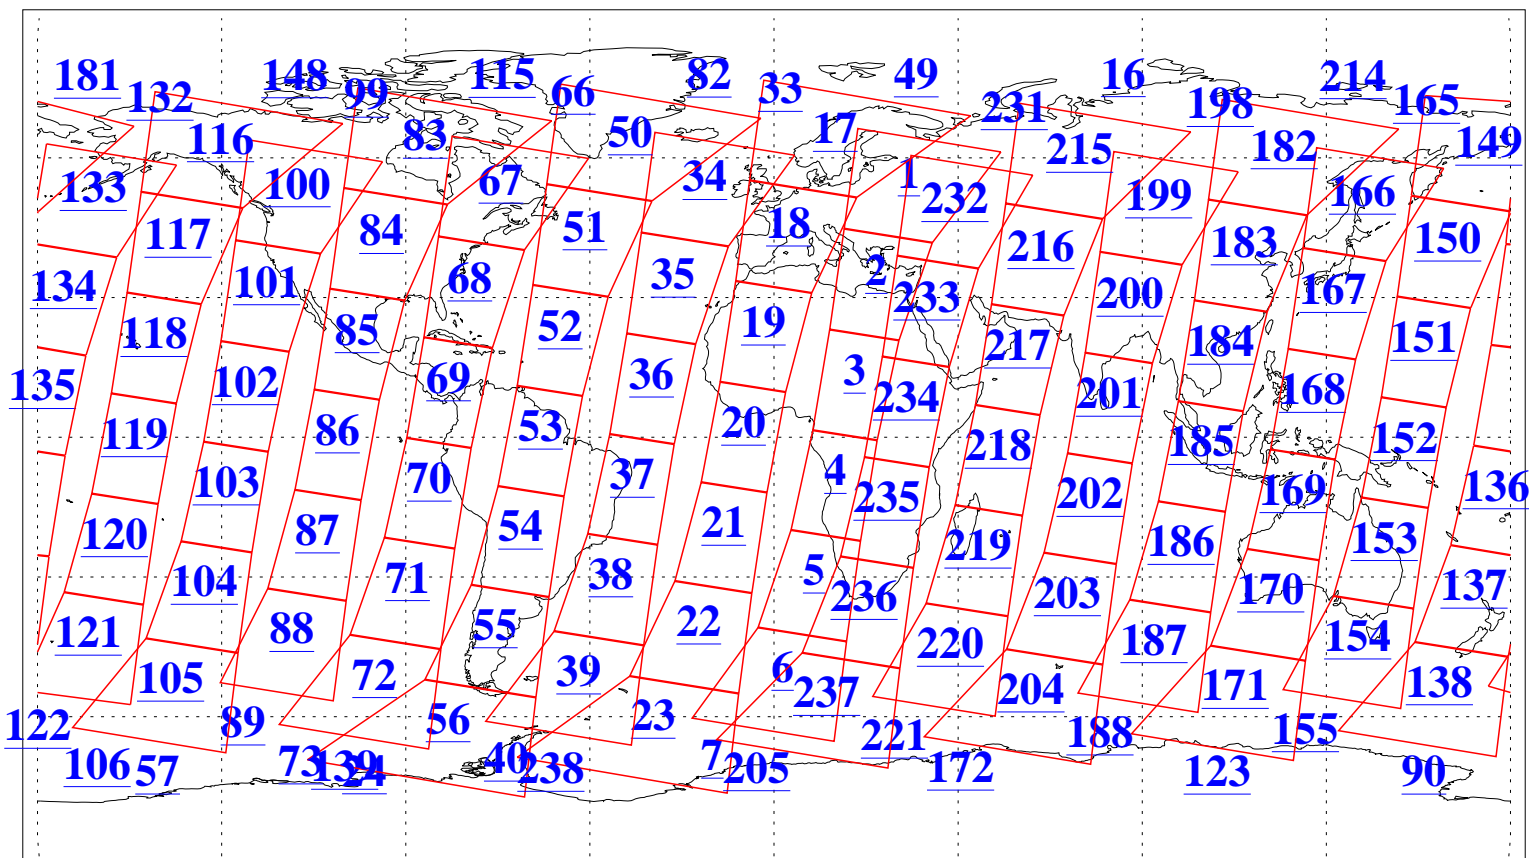

L1B Availability
AMSU Granules: 240
HSB Granules: 0
AIRS Granules: 240

14 Feb 2004
DoY 45
Aqua Day 651
Granules: 1 to 120

Granules: 121 to 240

Legend: AMSU Available, HSB Available, AIRS Available

L1B Availability
AMSU Granules: 240
HSB Granules: 0
AIRS Granules: 240

14 Feb 2004
DoY 45
Aqua Day 651
Ascending Granules

Descending Granules

Legend: AMSU Available, HSB Available, AIRS Available

L1B Availability
AMSU Granules: 240
HSB Granules: 0
AIRS Granules: 240

14 Feb 2004
DoY 45
Aqua Day 651

Northern Hemisphere Granules

Southern Hemisphere Granules

Legend: AMSU Available, HSB Available, AIRS Available