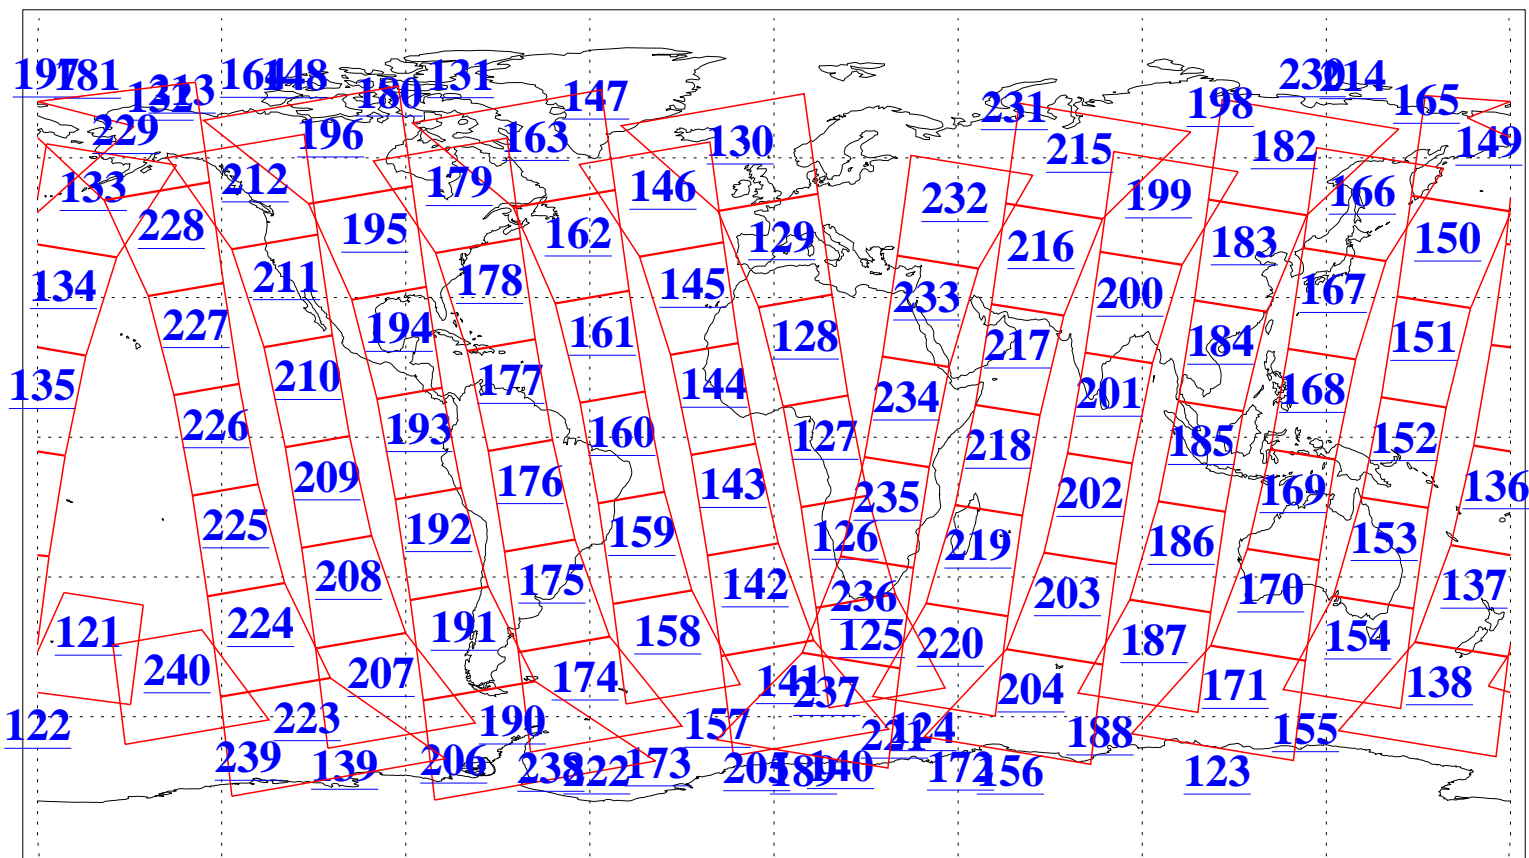

L1B Availability
AMSU Granules: 240
HSB Granules: 0
AIRS Granules: 240

14 Feb 2004
DoY 45
Aqua Day 651
Granules: 1 to 120

Granules: 121 to 240

Legend: AMSU Available, HSB Available, AIRS Available

L1B Availability
AMSU Granules: 240
HSB Granules: 0
AIRS Granules: 240

14 Feb 2004
DoY 45
Aqua Day 651
Ascending Granules

Descending Granules

Legend: AMSU Available, HSB Available, AIRS Available

L1B Availability
AMSU Granules: 240
HSB Granules: 0
AIRS Granules: 240

14 Feb 2004
DoY 45
Aqua Day 651

Northern Hemisphere Granules

Southern Hemisphere Granules

Legend: AMSU Available, HSB Available, AIRS Available