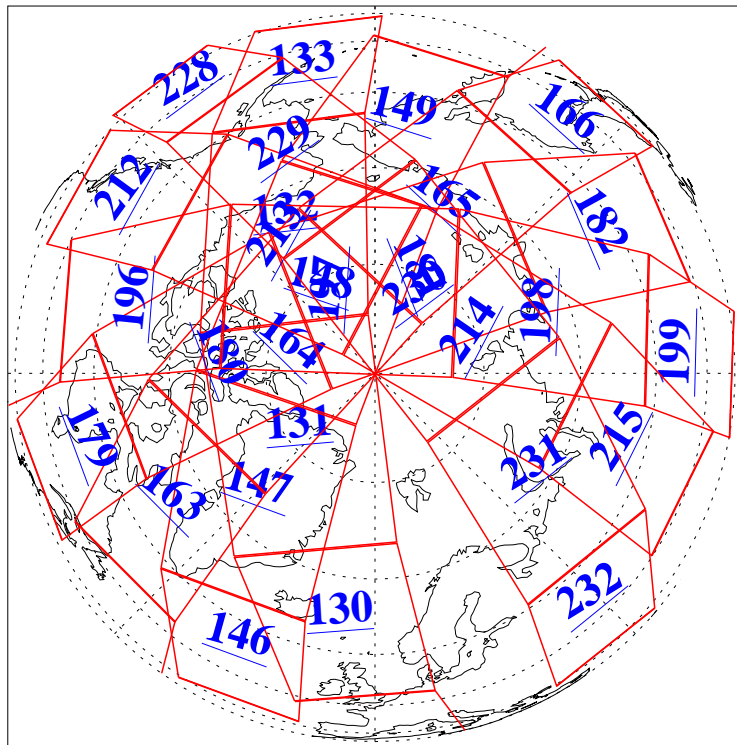

L1B Availability
AMSU Granules: 240
HSB Granules: 0
AIRS Granules: 240

14 Feb 2004
DoY 45
Aqua Day 651
Granules: 1 to 120

Granules: 121 to 240

Legend: AMSU Available, HSB Available, AIRS Available

L1B Availability
AMSU Granules: 240
HSB Granules: 0
AIRS Granules: 240

14 Feb 2004
DoY 45
Aqua Day 651
Ascending Granules

Descending Granules

Legend: AMSU Available, HSB Available, AIRS Available

L1B Availability
AMSU Granules: 240
HSB Granules: 0
AIRS Granules: 240

14 Feb 2004
DoY 45
Aqua Day 651

Northern Hemisphere Granules

Southern Hemisphere Granules

Legend: AMSU Available, HSB Available, AIRS Available