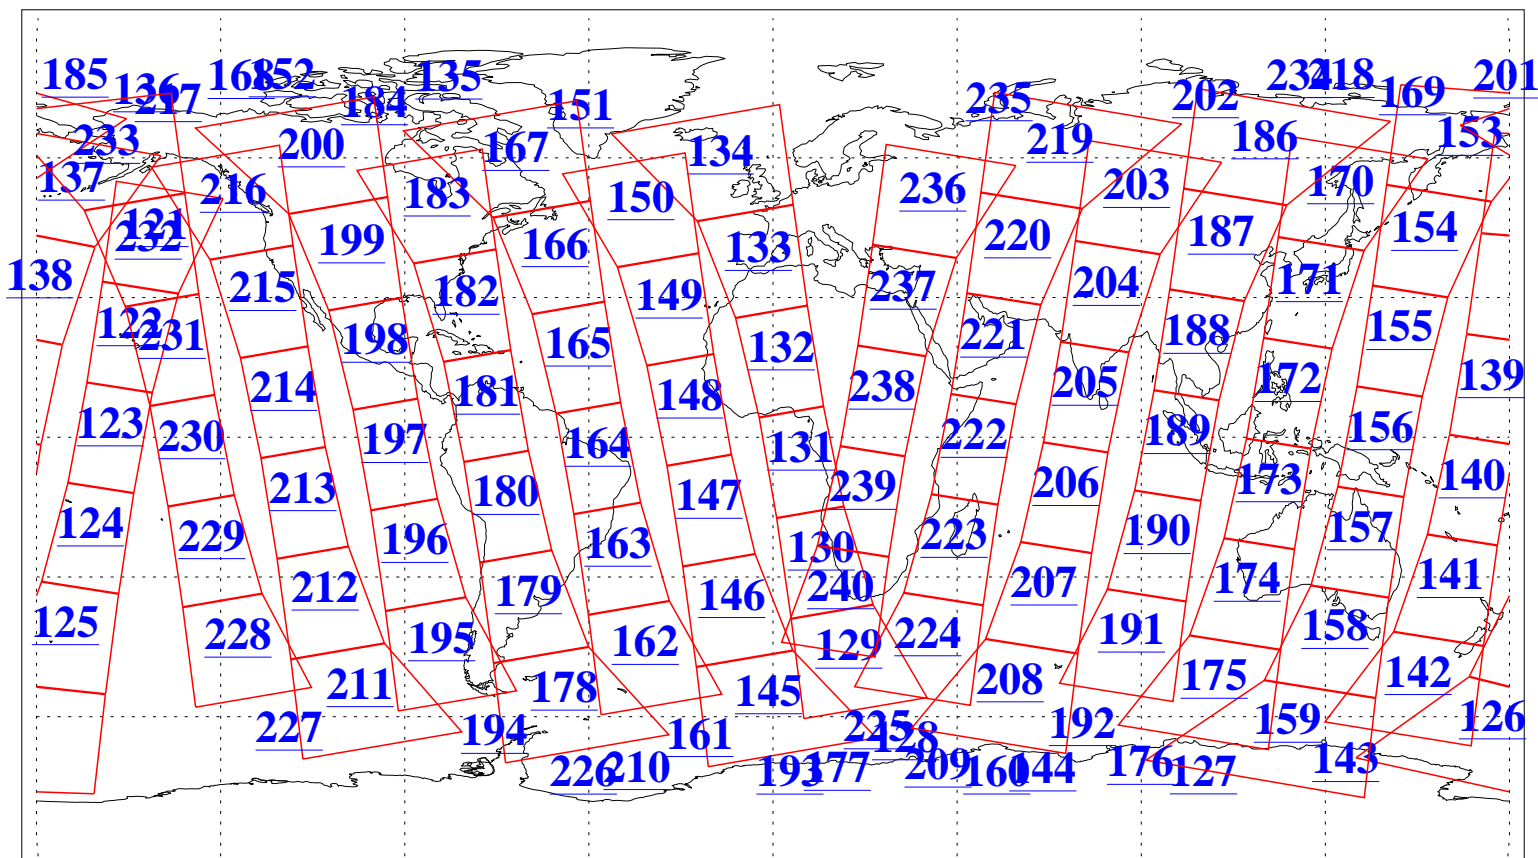

L1B Availability  
AMSU Granules: 240  
HSB Granules: 0  
AIRS Granules: 240

10 Feb 2004  
DoY 41  
Aqua Day 647  
Granules: 1 to 120

Granules: 121 to 240

Legend: AMSU Available, HSB Available, AIRS Available

L1B Availability  
AMSU Granules: 240  
HSB Granules: 0  
AIRS Granules: 240

10 Feb 2004  
DoY 41  
Aqua Day 647  
Ascending Granules

Descending Granules

Legend: AMSU Available, HSB Available, AIRS Available

L1B Availability  
 AMSU Granules: 240  
 HSB Granules: 0  
 AIRS Granules: 240

10 Feb 2004  
 DoY 41  
 Aqua Day 647

Northern Hemisphere Granules

Southern Hemisphere Granules

Legend: AMSU Available, HSB Available, AIRS Available