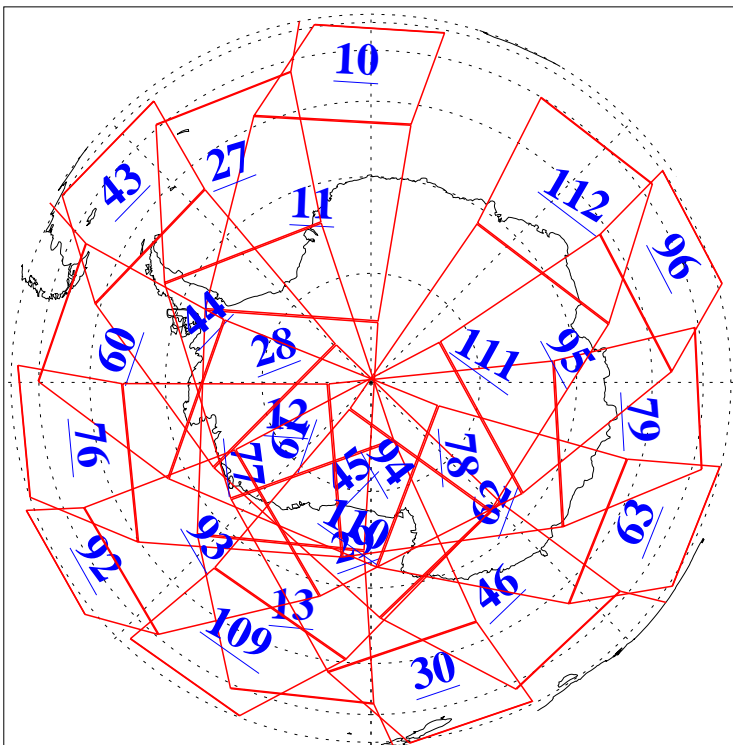

L1B Availability  
AMSU Granules: 240  
HSB Granules: 0  
AIRS Granules: 240

10 Feb 2004  
DoY 41  
Aqua Day 647  
Granules: 1 to 120

Granules: 121 to 240

Legend: AMSU Available, HSB Available, AIRS Available

L1B Availability  
AMSU Granules: 240  
HSB Granules: 0  
AIRS Granules: 240

10 Feb 2004  
DoY 41  
Aqua Day 647  
Ascending Granules

Descending Granules

Legend: AMSU Available, HSB Available, AIRS Available

L1B Availability  
 AMSU Granules: 240  
 HSB Granules: 0  
 AIRS Granules: 240

10 Feb 2004  
 DoY 41  
 Aqua Day 647

Northern Hemisphere Granules

Southern Hemisphere Granules

Legend: AMSU Available, HSB Available, AIRS Available