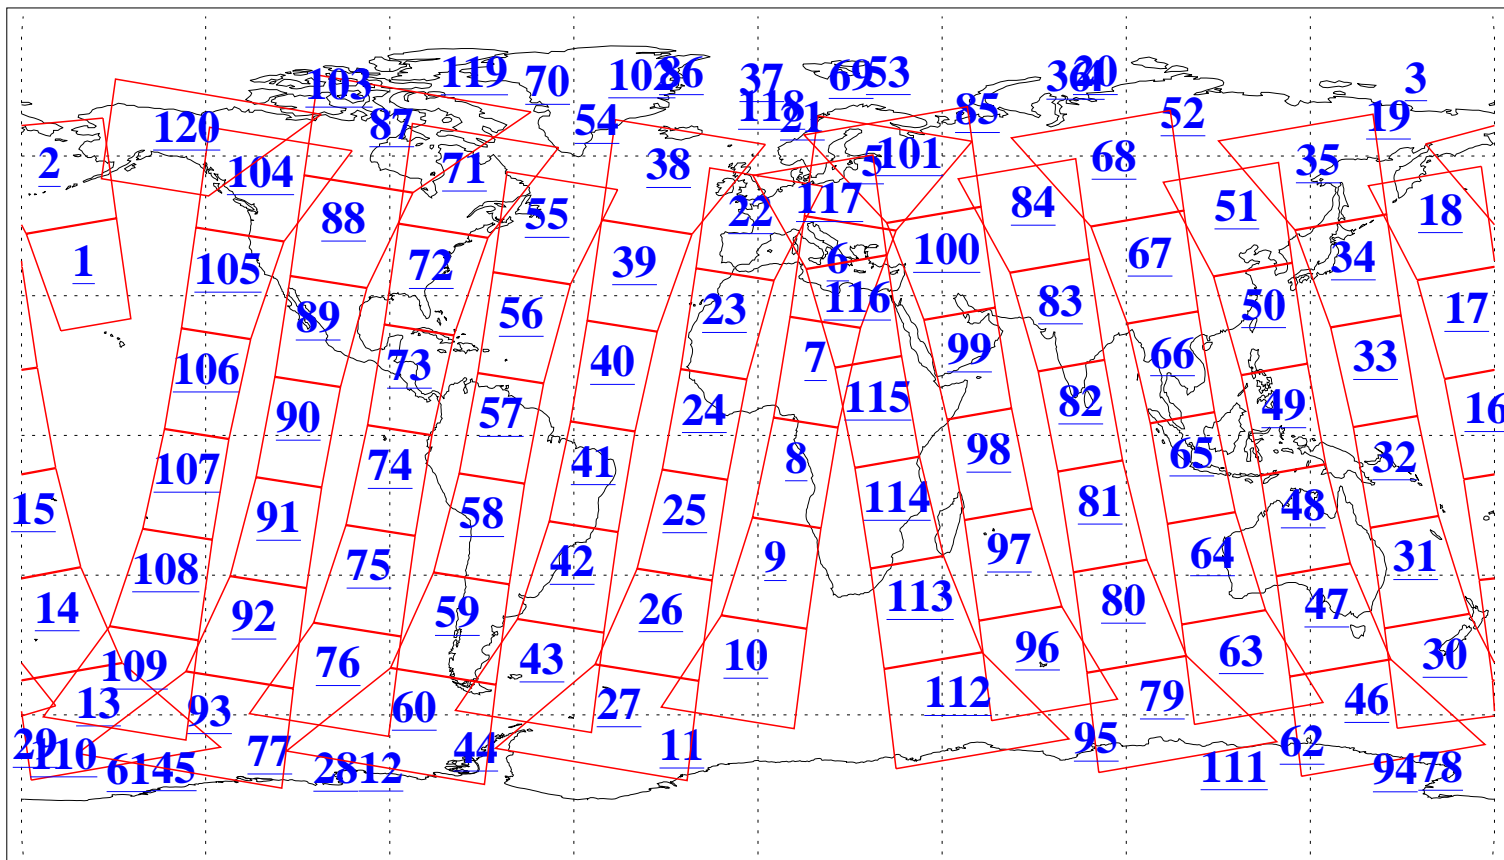

L1B Availability  
AMSU Granules: 240  
HSB Granules: 0  
AIRS Granules: 240

10 Feb 2004  
DoY 41  
Aqua Day 647  
Granules: 1 to 120

Granules: 121 to 240

Legend: AMSU Available, HSB Available, AIRS Available

L1B Availability  
AMSU Granules: 240  
HSB Granules: 0  
AIRS Granules: 240

10 Feb 2004  
DoY 41  
Aqua Day 647  
Ascending Granules

Descending Granules

Legend: AMSU Available, HSB Available, AIRS Available

L1B Availability  
 AMSU Granules: 240  
 HSB Granules: 0  
 AIRS Granules: 240

10 Feb 2004  
 DoY 41  
 Aqua Day 647

Northern Hemisphere Granules

Southern Hemisphere Granules

Legend: AMSU Available, HSB Available, AIRS Available