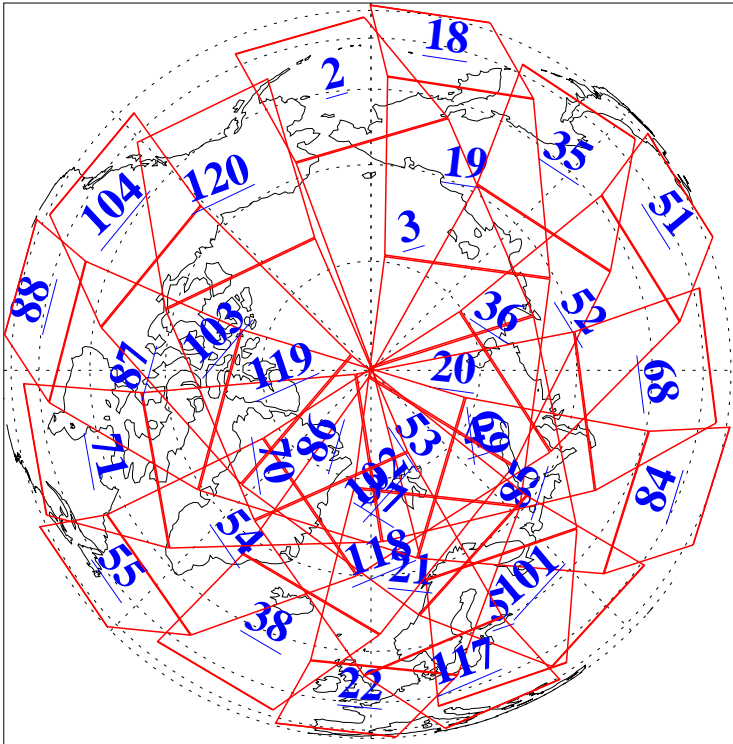

L1B Availability  
AMSU Granules: 240  
HSB Granules: 0  
AIRS Granules: 240

10 Feb 2004  
DoY 41  
Aqua Day 647  
Granules: 1 to 120

Granules: 121 to 240

Legend: AMSU Available, HSB Available, AIRS Available

L1B Availability  
AMSU Granules: 240  
HSB Granules: 0  
AIRS Granules: 240

10 Feb 2004  
DoY 41  
Aqua Day 647  
Ascending Granules

Descending Granules

Legend: AMSU Available, HSB Available, AIRS Available

L1B Availability  
 AMSU Granules: 240  
 HSB Granules: 0  
 AIRS Granules: 240

10 Feb 2004  
 DoY 41  
 Aqua Day 647

Northern Hemisphere Granules

Southern Hemisphere Granules

Legend: AMSU Available, HSB Available, AIRS Available