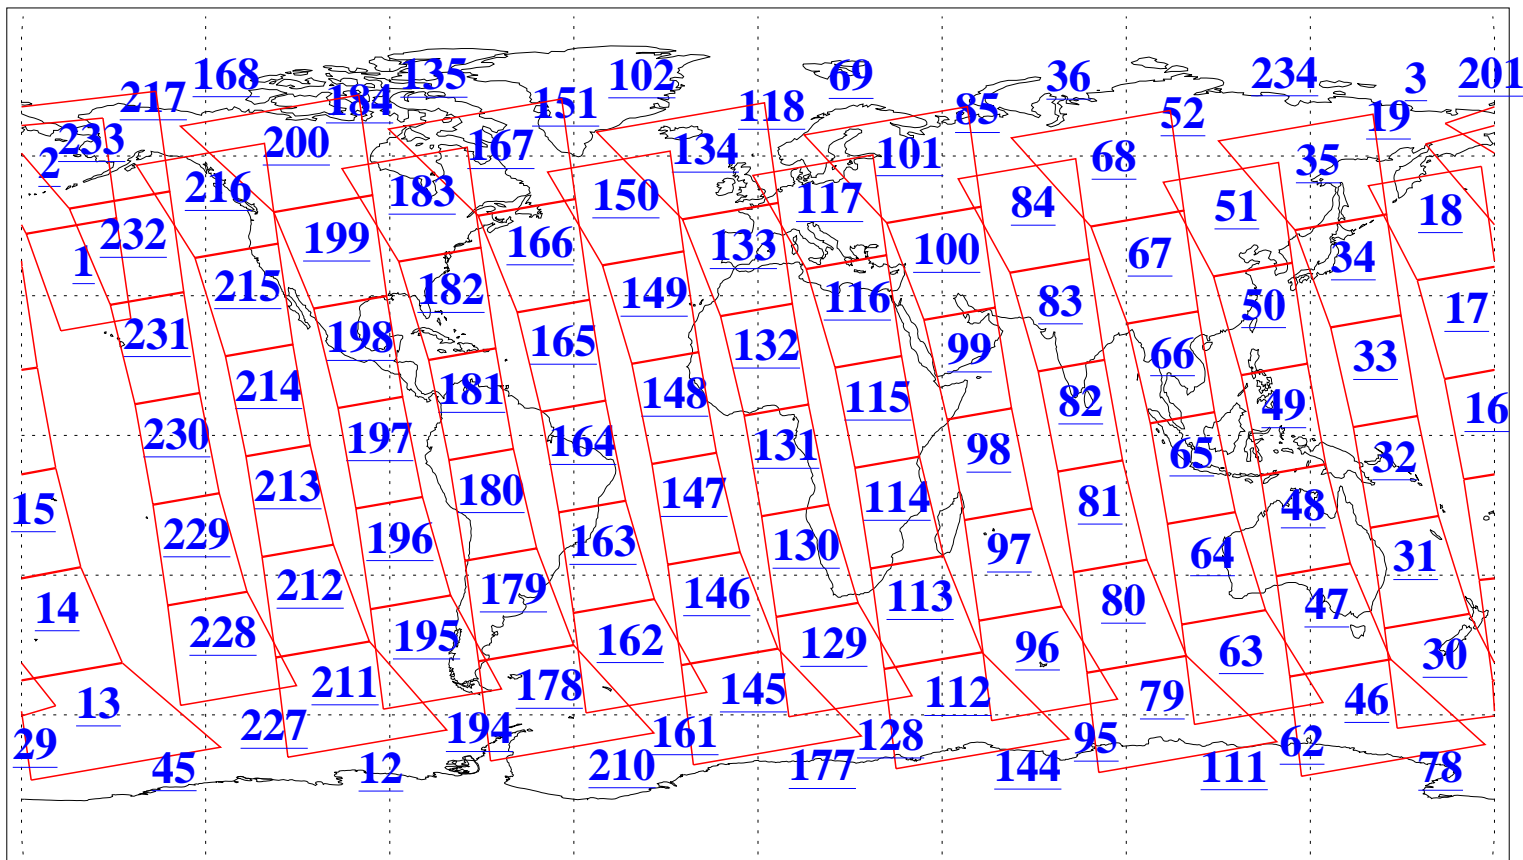

L1B Availability  
AMSU Granules: 240  
HSB Granules: 0  
AIRS Granules: 240

10 Feb 2004  
DoY 41  
Aqua Day 647  
Granules: 1 to 120

Granules: 121 to 240

Legend: AMSU Available, HSB Available, AIRS Available

L1B Availability  
AMSU Granules: 240  
HSB Granules: 0  
AIRS Granules: 240

10 Feb 2004  
DoY 41  
Aqua Day 647  
Ascending Granules

Descending Granules

Legend: AMSU Available, HSB Available, AIRS Available

L1B Availability  
 AMSU Granules: 240  
 HSB Granules: 0  
 AIRS Granules: 240

10 Feb 2004  
 DoY 41  
 Aqua Day 647

Northern Hemisphere Granules

Southern Hemisphere Granules

Legend: AMSU Available, HSB Available, AIRS Available