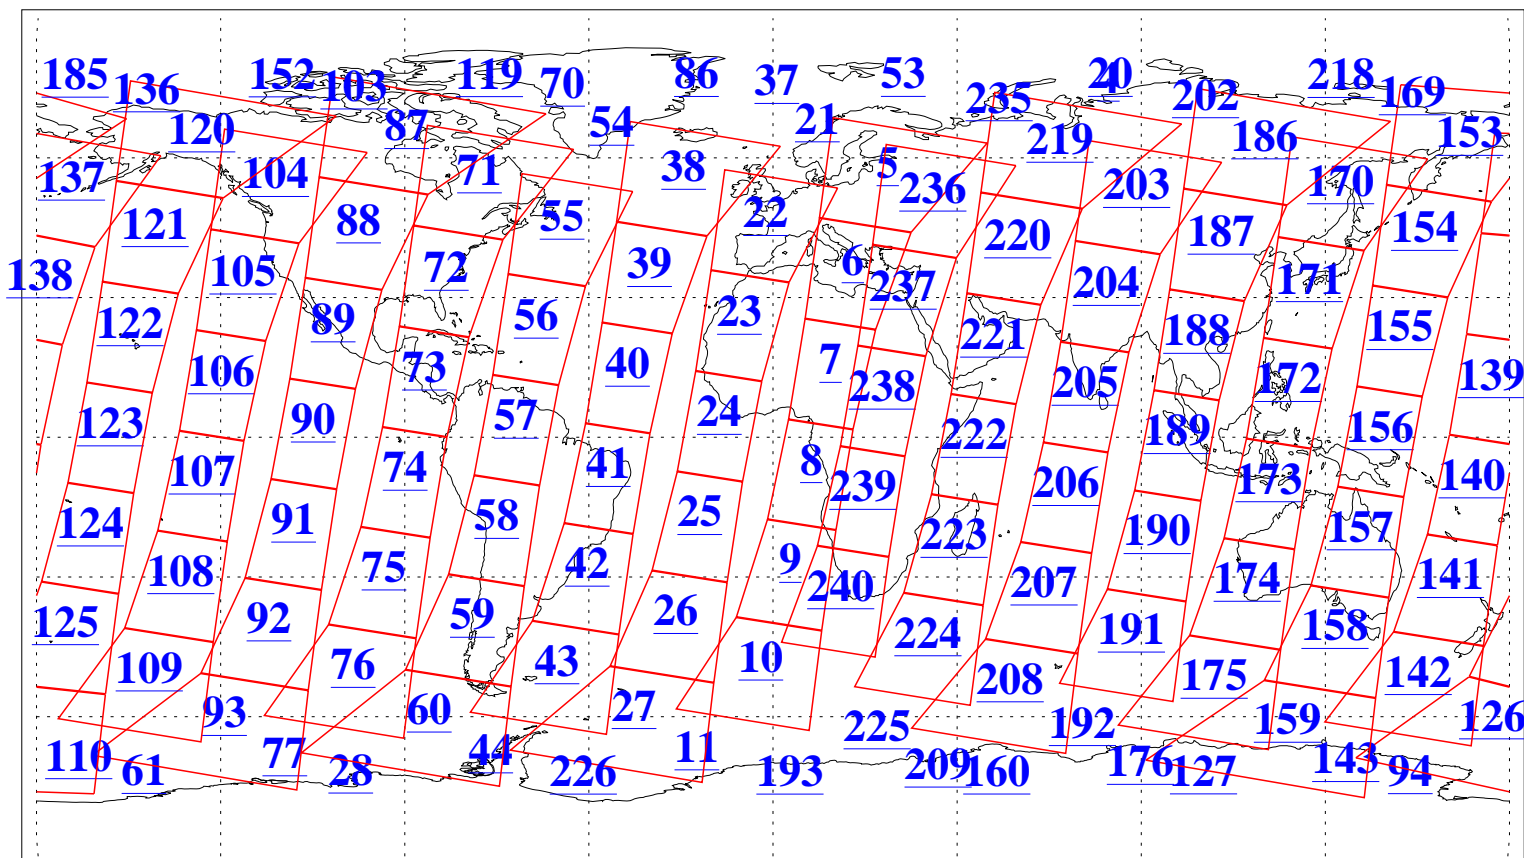

L1B Availability  
AMSU Granules: 240  
HSB Granules: 0  
AIRS Granules: 240

10 Feb 2004  
DoY 41  
Aqua Day 647  
Granules: 1 to 120

Granules: 121 to 240

Legend: AMSU Available, HSB Available, AIRS Available

L1B Availability  
AMSU Granules: 240  
HSB Granules: 0  
AIRS Granules: 240

10 Feb 2004  
DoY 41  
Aqua Day 647  
Ascending Granules

Descending Granules

Legend: AMSU Available, HSB Available, AIRS Available

L1B Availability  
 AMSU Granules: 240  
 HSB Granules: 0  
 AIRS Granules: 240

10 Feb 2004  
 DoY 41  
 Aqua Day 647

Northern Hemisphere Granules

Southern Hemisphere Granules

Legend: AMSU Available, HSB Available, AIRS Available