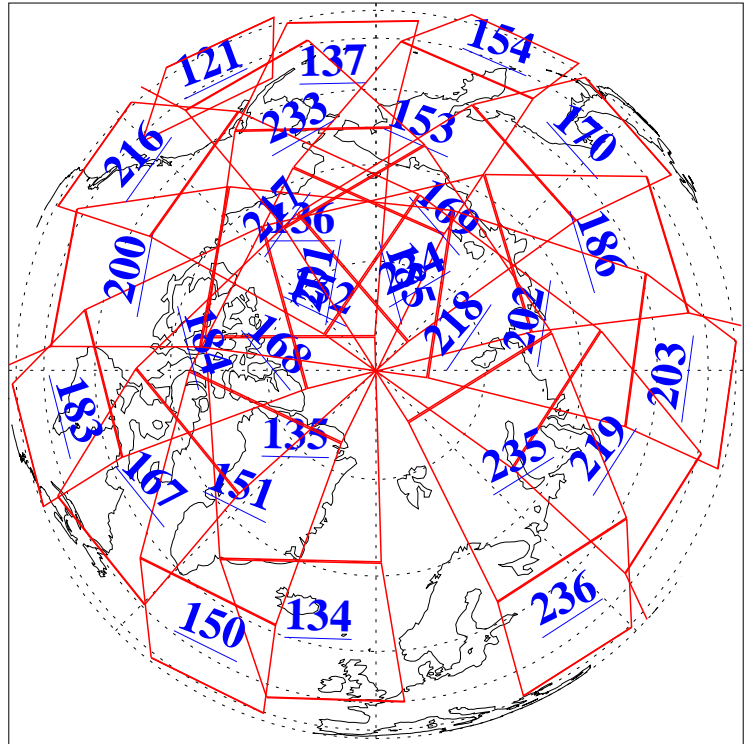

L1B Availability  
AMSU Granules: 240  
HSB Granules: 0  
AIRS Granules: 240

10 Feb 2004  
DoY 41  
Aqua Day 647  
Granules: 1 to 120

Granules: 121 to 240

Legend: AMSU Available, HSB Available, AIRS Available

L1B Availability  
AMSU Granules: 240  
HSB Granules: 0  
AIRS Granules: 240

10 Feb 2004  
DoY 41  
Aqua Day 647  
Ascending Granules

Descending Granules

Legend: AMSU Available, HSB Available, AIRS Available

L1B Availability  
 AMSU Granules: 240  
 HSB Granules: 0  
 AIRS Granules: 240

10 Feb 2004  
 DoY 41  
 Aqua Day 647

Northern Hemisphere Granules

Southern Hemisphere Granules

Legend: AMSU Available, HSB Available, AIRS Available