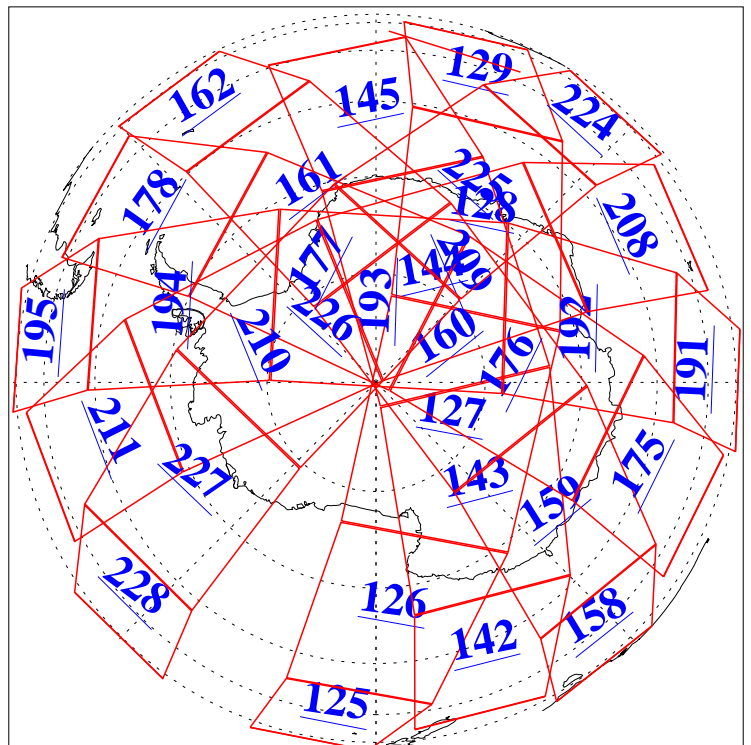

L1B Availability  
AMSU Granules: 240  
HSB Granules: 0  
AIRS Granules: 240

10 Feb 2004  
DoY 41  
Aqua Day 647  
Granules: 1 to 120

Granules: 121 to 240

Legend: AMSU Available, HSB Available, AIRS Available

L1B Availability  
AMSU Granules: 240  
HSB Granules: 0  
AIRS Granules: 240

10 Feb 2004  
DoY 41  
Aqua Day 647  
Ascending Granules

Descending Granules

Legend: AMSU Available, HSB Available, AIRS Available

L1B Availability  
 AMSU Granules: 240  
 HSB Granules: 0  
 AIRS Granules: 240

10 Feb 2004  
 DoY 41  
 Aqua Day 647

Northern Hemisphere Granules

Southern Hemisphere Granules

Legend: AMSU Available, HSB Available, AIRS Available