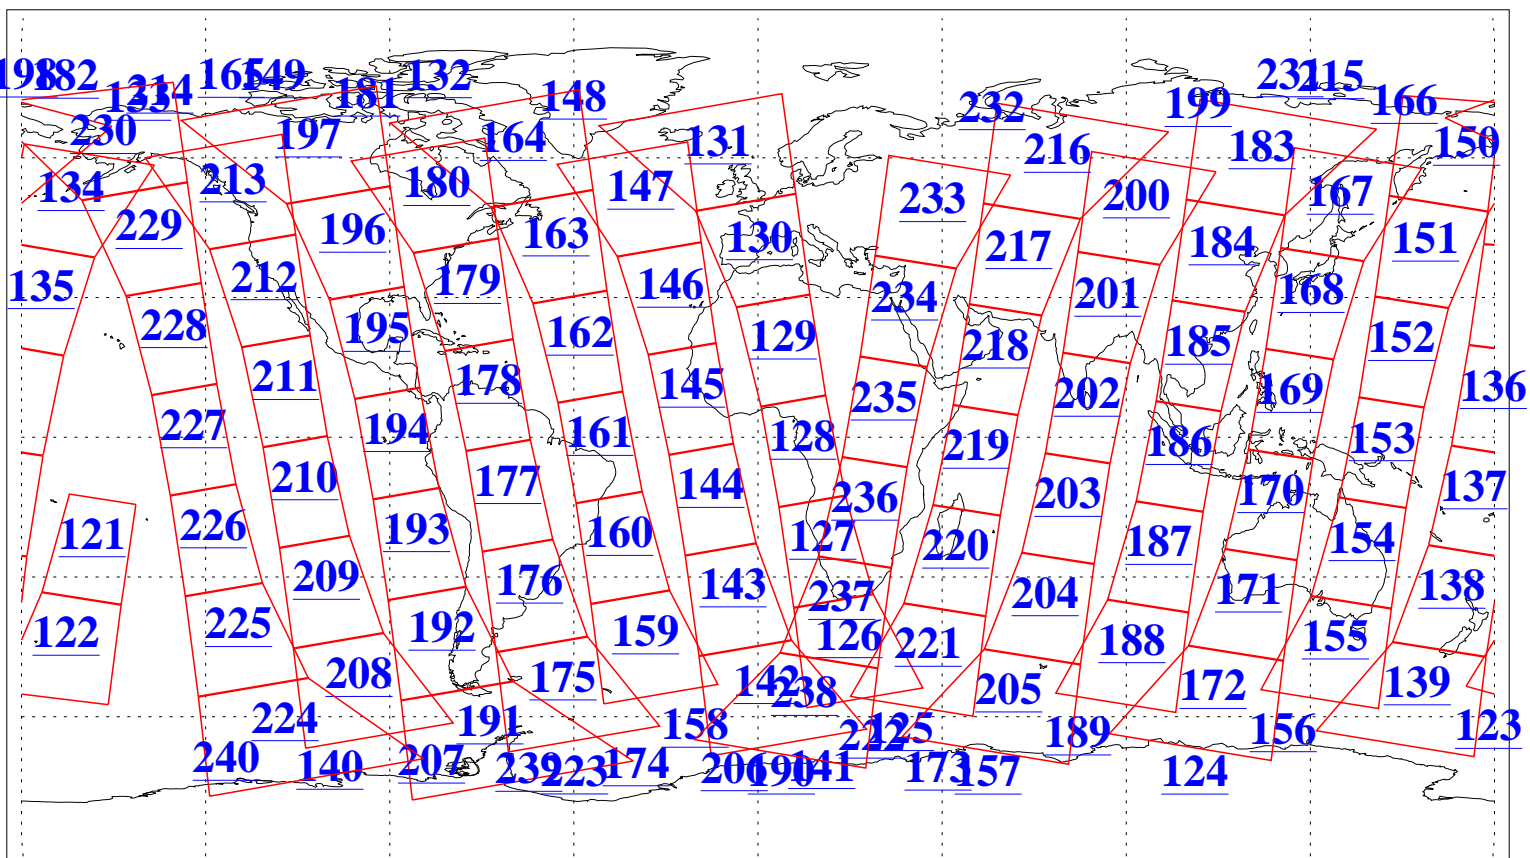

L1B Availability
AMSU Granules: 240
HSB Granules: 0
AIRS Granules: 240

5 Feb 2004
DoY 36
Aqua Day 642
Granules: 1 to 120

Granules: 121 to 240

Legend: AMSU Available, HSB Available, AIRS Available

L1B Availability
AMSU Granules: 240
HSB Granules: 0
AIRS Granules: 240

5 Feb 2004
DoY 36
Aqua Day 642

Ascending Granules

Descending Granules

Legend: AMSU Available, HSB Available, AIRS Available

L1B Availability
 AMSU Granules: 240
 HSB Granules: 0
 AIRS Granules: 240

5 Feb 2004
 DoY 36
 Aqua Day 642