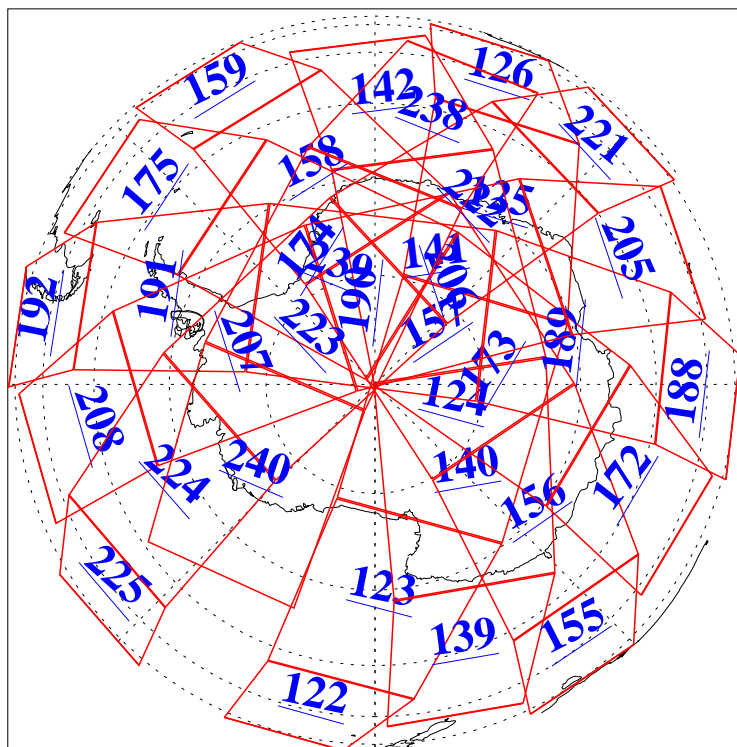

L1B Availability
AMSU Granules: 240
HSB Granules: 0
AIRS Granules: 240

5 Feb 2004
DoY 36
Aqua Day 642
Granules: 1 to 120

Granules: 121 to 240

Legend: AMSU Available, HSB Available, AIRS Available

L1B Availability
AMSU Granules: 240
HSB Granules: 0
AIRS Granules: 240

5 Feb 2004
DoY 36
Aqua Day 642

Ascending Granules

Descending Granules

Legend: AMSU Available, HSB Available, AIRS Available

L1B Availability
 AMSU Granules: 240
 HSB Granules: 0
 AIRS Granules: 240

5 Feb 2004
 DoY 36
 Aqua Day 642

Northern Hemisphere Granules

Southern Hemisphere Granules

Legend: AMSU Available, HSB Available, AIRS Available