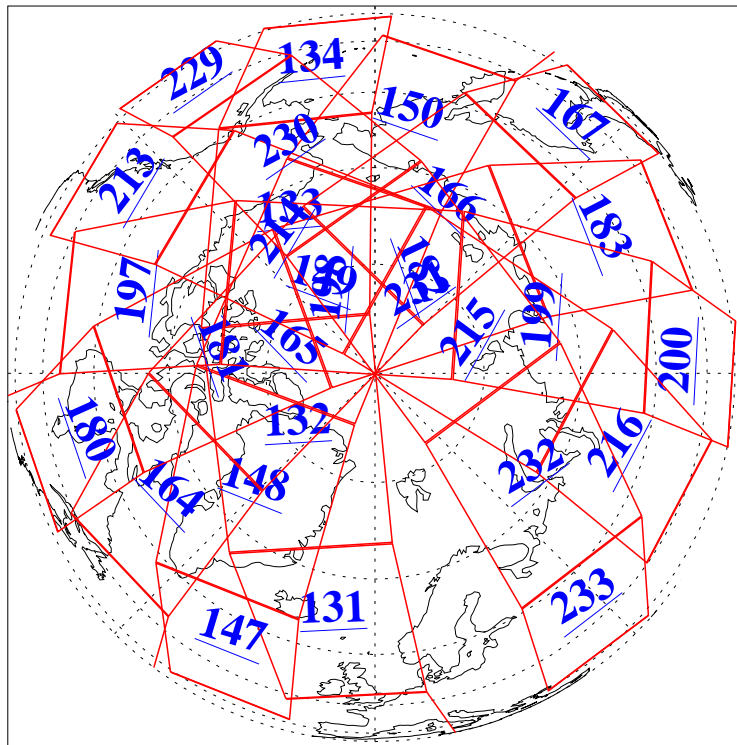

L1B Availability
AMSU Granules: 240
HSB Granules: 0
AIRS Granules: 240

5 Feb 2004
DoY 36
Aqua Day 642
Granules: 1 to 120

Granules: 121 to 240

Legend: AMSU Available, HSB Available, AIRS Available

L1B Availability
AMSU Granules: 240
HSB Granules: 0
AIRS Granules: 240

5 Feb 2004
DoY 36
Aqua Day 642

Ascending Granules

Descending Granules

Legend: AMSU Available, HSB Available, AIRS Available

L1B Availability
 AMSU Granules: 240
 HSB Granules: 0
 AIRS Granules: 240

5 Feb 2004
 DoY 36
 Aqua Day 642

Northern Hemisphere Granules

Southern Hemisphere Granules

Legend: AMSU Available, HSB Available, AIRS Available