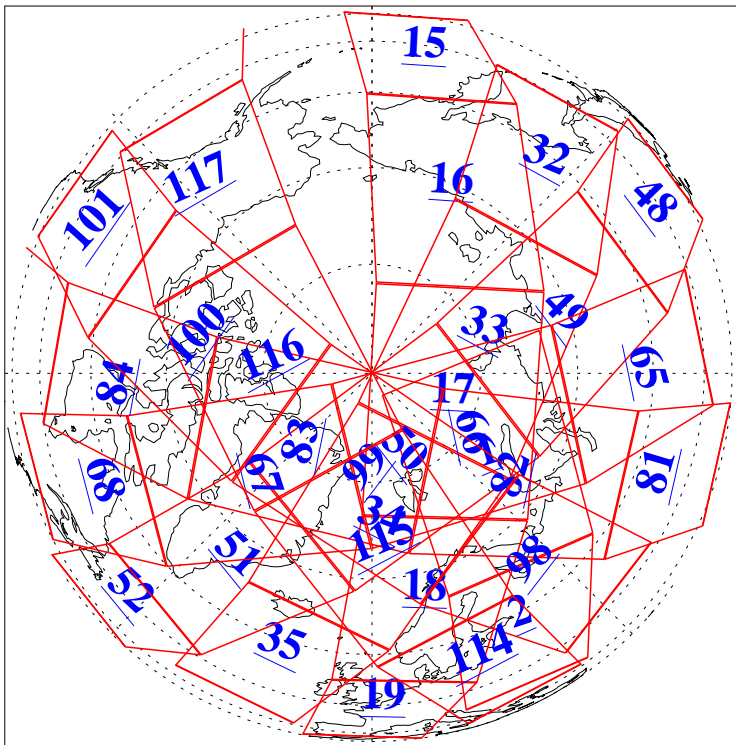

L1B Availability
AMSU Granules: 240
HSB Granules: 0
AIRS Granules: 240

5 Feb 2004
DoY 36
Aqua Day 642
Granules: 1 to 120

Granules: 121 to 240

Legend: AMSU Available, HSB Available, AIRS Available

L1B Availability
AMSU Granules: 240
HSB Granules: 0
AIRS Granules: 240

5 Feb 2004
DoY 36
Aqua Day 642

Ascending Granules

Descending Granules

Legend: AMSU Available, HSB Available, AIRS Available

L1B Availability
 AMSU Granules: 240
 HSB Granules: 0
 AIRS Granules: 240

5 Feb 2004
 DoY 36
 Aqua Day 642

Northern Hemisphere Granules

Southern Hemisphere Granules

Legend: AMSU Available, HSB Available, AIRS Available