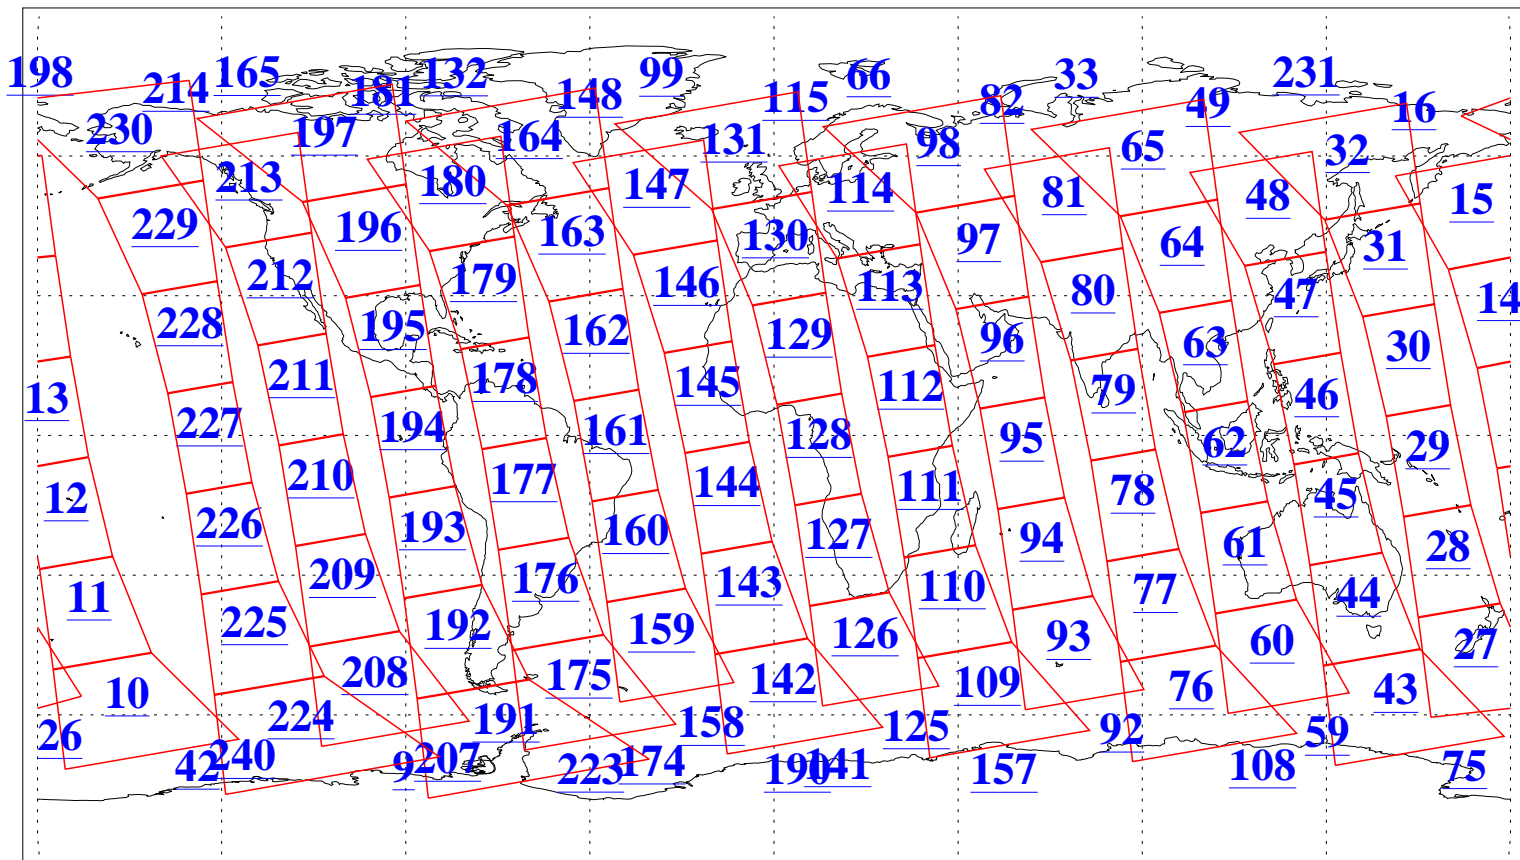

L1B Availability
AMSU Granules: 240
HSB Granules: 0
AIRS Granules: 240

5 Feb 2004
DoY 36
Aqua Day 642
Granules: 1 to 120

Granules: 121 to 240

Legend: AMSU Available, HSB Available, AIRS Available

L1B Availability
AMSU Granules: 240
HSB Granules: 0
AIRS Granules: 240

5 Feb 2004
DoY 36
Aqua Day 642

Ascending Granules

Descending Granules

Legend: AMSU Available, HSB Available, AIRS Available

L1B Availability
 AMSU Granules: 240
 HSB Granules: 0
 AIRS Granules: 240

5 Feb 2004
 DoY 36
 Aqua Day 642

Northern Hemisphere Granules

Southern Hemisphere Granules

Legend: AMSU Available, HSB Available, AIRS Available