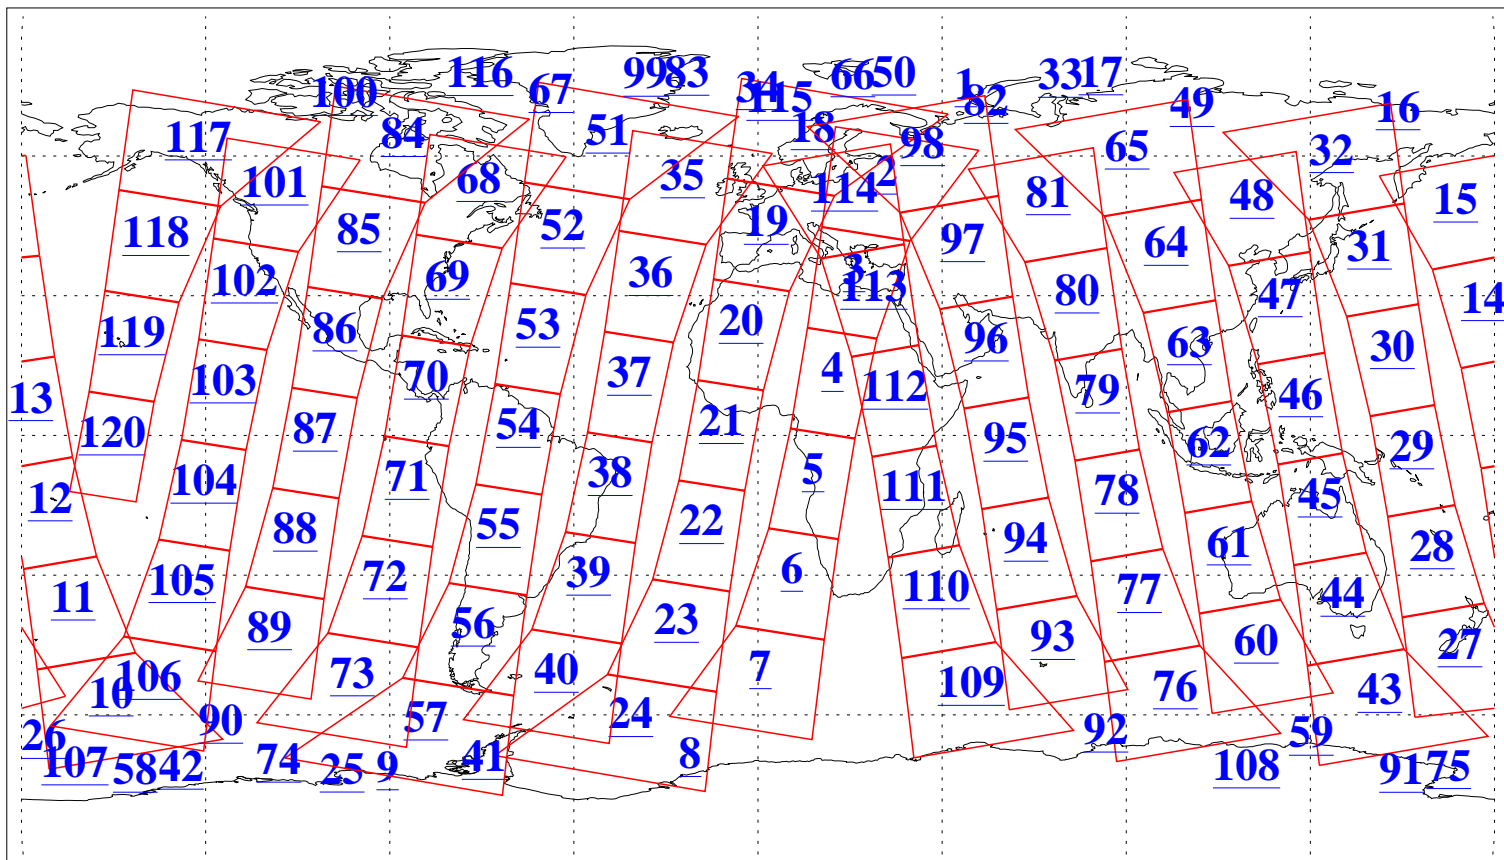

L1B Availability
AMSU Granules: 240
HSB Granules: 0
AIRS Granules: 240

5 Feb 2004
DoY 36
Aqua Day 642
Granules: 1 to 120

Granules: 121 to 240

Legend: AMSU Available, HSB Available, AIRS Available

L1B Availability
AMSU Granules: 240
HSB Granules: 0
AIRS Granules: 240

5 Feb 2004
DoY 36
Aqua Day 642

Ascending Granules

Descending Granules

Legend: AMSU Available, HSB Available, AIRS Available

L1B Availability
 AMSU Granules: 240
 HSB Granules: 0
 AIRS Granules: 240

5 Feb 2004
 DoY 36
 Aqua Day 642

Northern Hemisphere Granules

Southern Hemisphere Granules

Legend: AMSU Available, HSB Available, AIRS Available