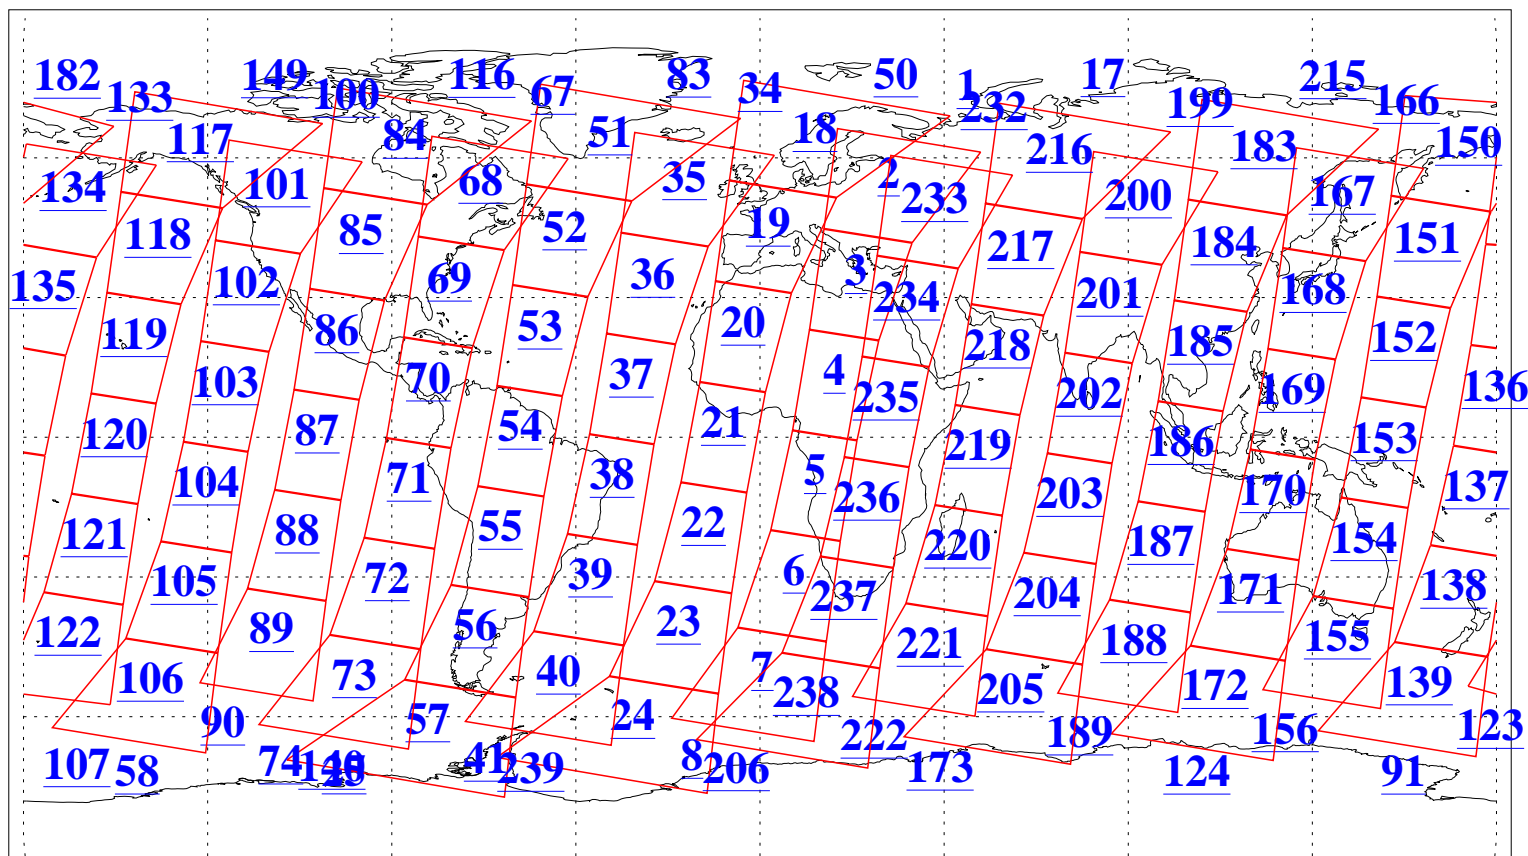

L1B Availability
AMSU Granules: 240
HSB Granules: 0
AIRS Granules: 240

5 Feb 2004
DoY 36
Aqua Day 642
Granules: 1 to 120

Granules: 121 to 240

Legend: AMSU Available, HSB Available, AIRS Available

L1B Availability
AMSU Granules: 240
HSB Granules: 0
AIRS Granules: 240

5 Feb 2004
DoY 36
Aqua Day 642

Ascending Granules

Descending Granules

Legend: AMSU Available, HSB Available, AIRS Available

L1B Availability
 AMSU Granules: 240
 HSB Granules: 0
 AIRS Granules: 240

5 Feb 2004
 DoY 36
 Aqua Day 642

Northern Hemisphere Granules

Southern Hemisphere Granules

Legend: AMSU Available, HSB Available, AIRS Available