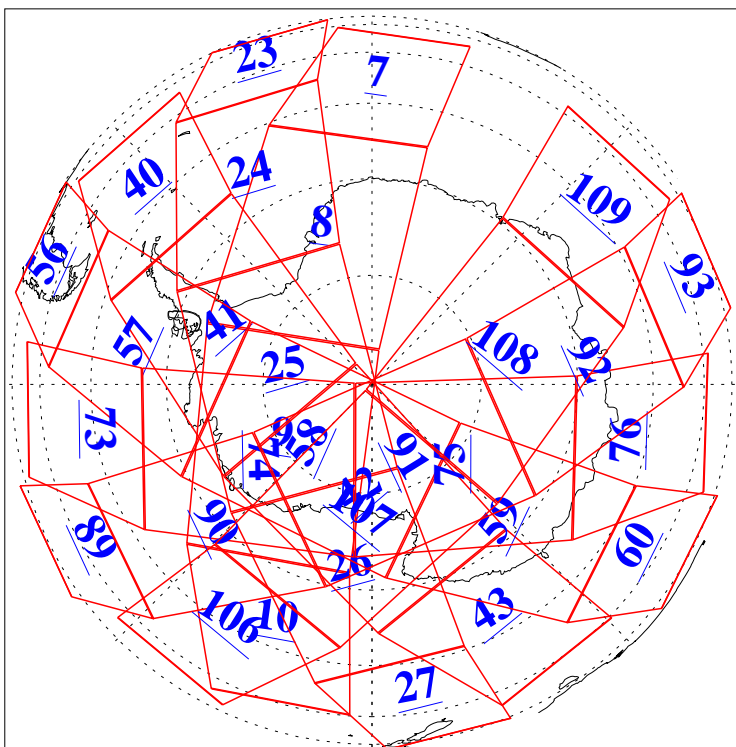

L1B Availability
AMSU Granules: 240
HSB Granules: 0
AIRS Granules: 240

5 Feb 2004
DoY 36
Aqua Day 642
Granules: 1 to 120

Granules: 121 to 240

Legend: AMSU Available, HSB Available, AIRS Available

L1B Availability
AMSU Granules: 240
HSB Granules: 0
AIRS Granules: 240

5 Feb 2004
DoY 36
Aqua Day 642

Ascending Granules

Descending Granules

Legend: AMSU Available, HSB Available, AIRS Available

L1B Availability
 AMSU Granules: 240
 HSB Granules: 0
 AIRS Granules: 240

5 Feb 2004
 DoY 36
 Aqua Day 642

Northern Hemisphere Granules

Southern Hemisphere Granules

Legend: AMSU Available, HSB Available, AIRS Available