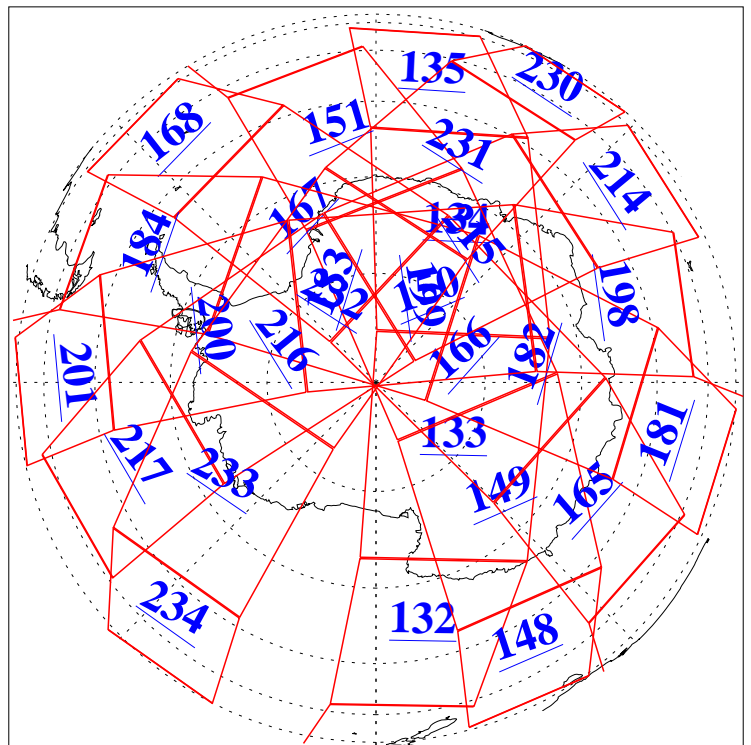

4 Feb 2004
DoY 35
Aqua Day 641

Ascending Granules

Descending Granules

Legend: AMSU Available, HSB Available, AIRS Available

L1B Availability
 AMSU Granules: 240
 HSB Granules: 0
 AIRS Granules: 240

4 Feb 2004
 DoY 35
 Aqua Day 641

Northern Hemisphere Granules

Southern Hemisphere Granules

Legend: AMSU Available, HSB Available, AIRS Available