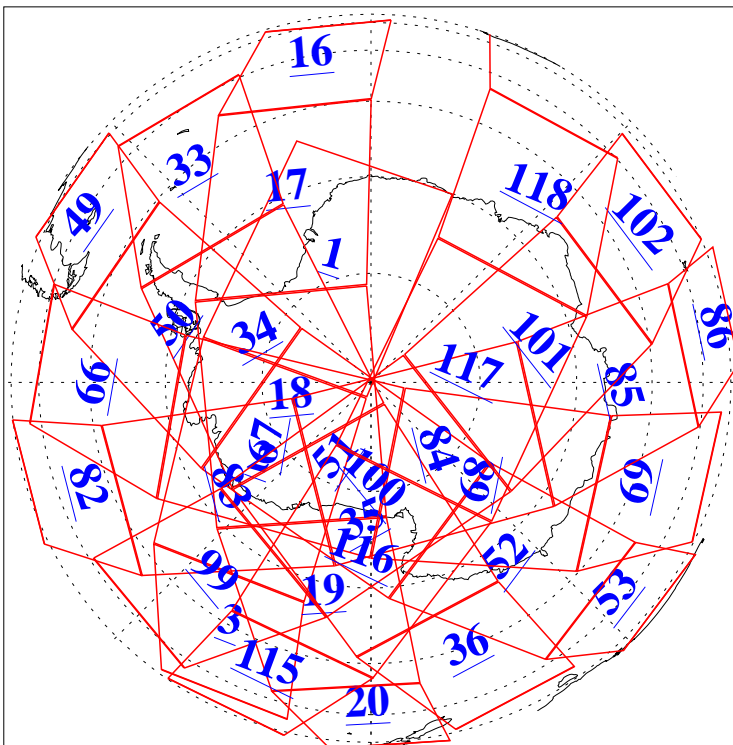

L1B Availability
AMSU Granules: 240
HSB Granules: 0
AIRS Granules: 240

4 Feb 2004
DoY 35
Aqua Day 641
Granules: 1 to 120

Granules: 121 to 240

Legend: AMSU Available, HSB Available, AIRS Available

L1B Availability
AMSU Granules: 240
HSB Granules: 0
AIRS Granules: 240

4 Feb 2004
DoY 35
Aqua Day 641

Ascending Granules

Descending Granules

Legend: AMSU Available, HSB Available, AIRS Available

L1B Availability
 AMSU Granules: 240
 HSB Granules: 0
 AIRS Granules: 240

4 Feb 2004
 DoY 35
 Aqua Day 641

Northern Hemisphere Granules

Southern Hemisphere Granules

Legend: AMSU Available, HSB Available, AIRS Available