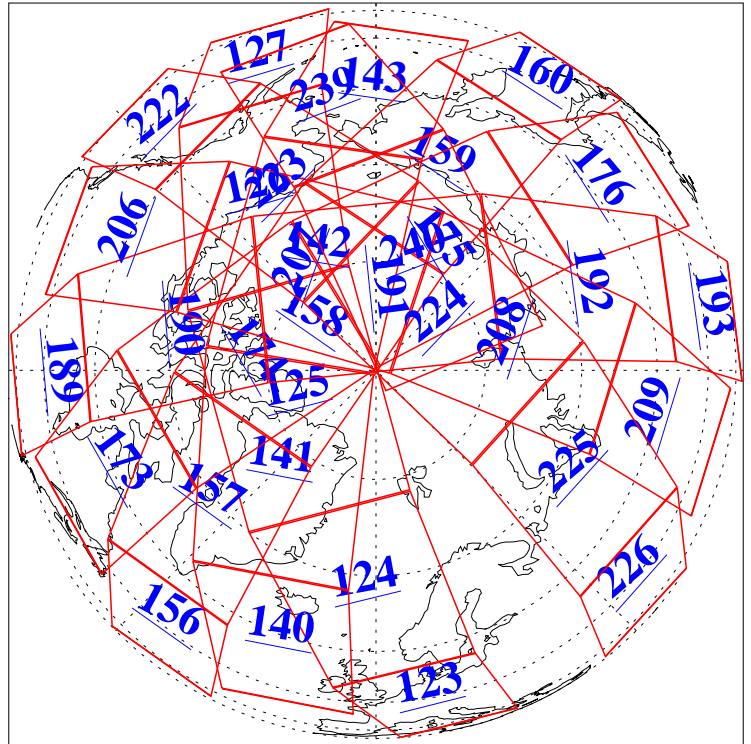

L1B Availability
AMSU Granules: 240
HSB Granules: 0
AIRS Granules: 240

4 Feb 2004
DoY 35
Aqua Day 641
Granules: 1 to 120

Granules: 121 to 240

Legend: AMSU Available, HSB Available, AIRS Available

L1B Availability
AMSU Granules: 240
HSB Granules: 0
AIRS Granules: 240

4 Feb 2004
DoY 35
Aqua Day 641

Ascending Granules

Descending Granules

Legend: AMSU Available, HSB Available, AIRS Available

L1B Availability
 AMSU Granules: 240
 HSB Granules: 0
 AIRS Granules: 240

4 Feb 2004
 DoY 35
 Aqua Day 641

Northern Hemisphere Granules

Southern Hemisphere Granules

Legend: AMSU Available, HSB Available, AIRS Available