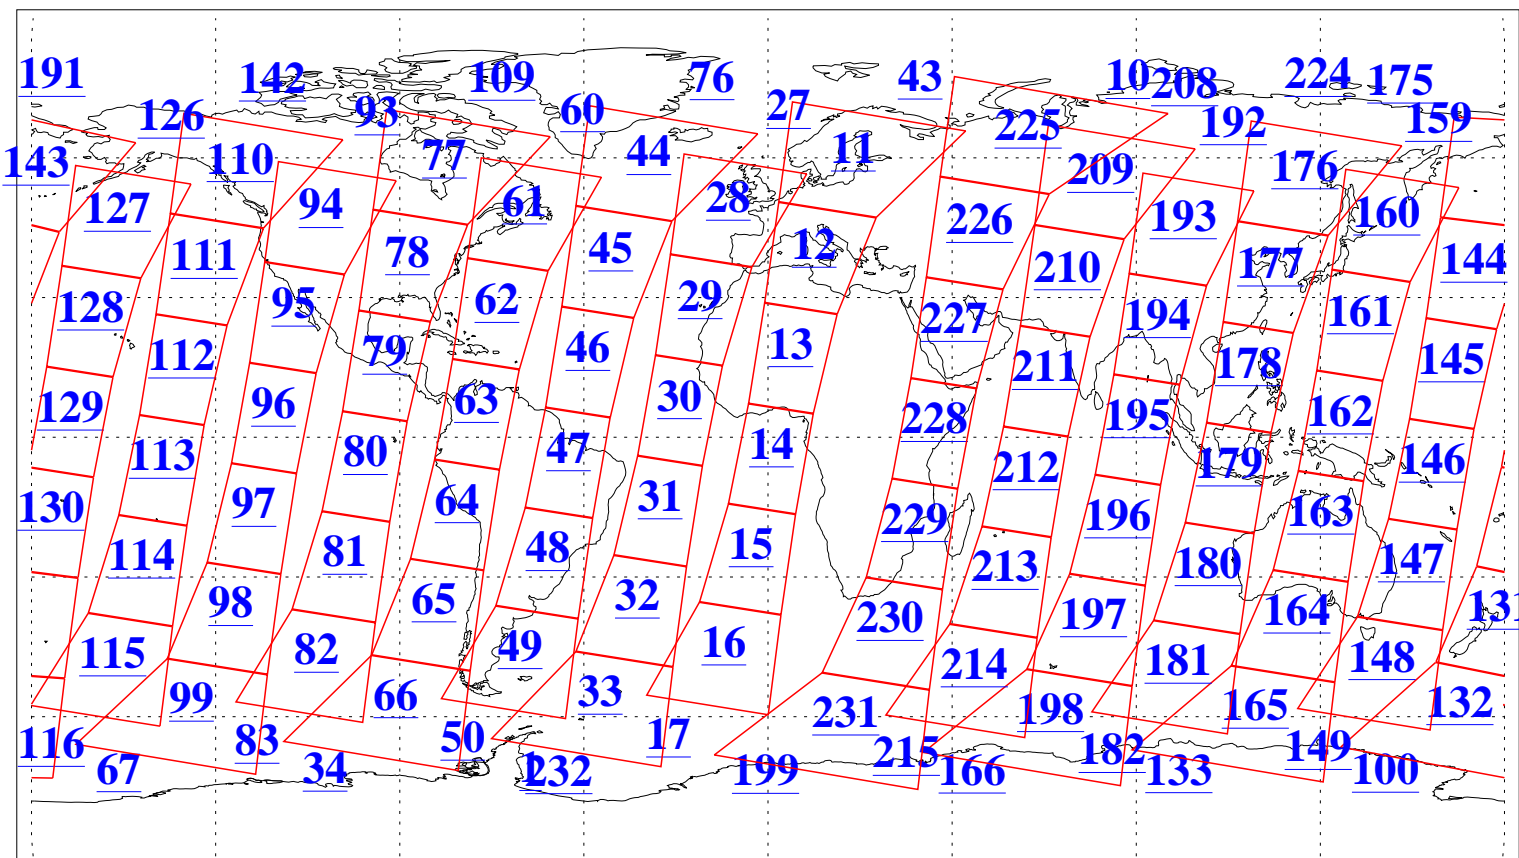

L1B Availability
AMSU Granules: 240
HSB Granules: 0
AIRS Granules: 240

4 Feb 2004
DoY 35
Aqua Day 641
Granules: 1 to 120

Granules: 121 to 240

Legend: AMSU Available, HSB Available, AIRS Available

L1B Availability
AMSU Granules: 240
HSB Granules: 0
AIRS Granules: 240

4 Feb 2004
DoY 35
Aqua Day 641

Ascending Granules

Descending Granules

Legend: AMSU Available, HSB Available, AIRS Available

L1B Availability
 AMSU Granules: 240
 HSB Granules: 0
 AIRS Granules: 240

4 Feb 2004
 DoY 35
 Aqua Day 641

Northern Hemisphere Granules

Southern Hemisphere Granules

Legend: AMSU Available, HSB Available, AIRS Available