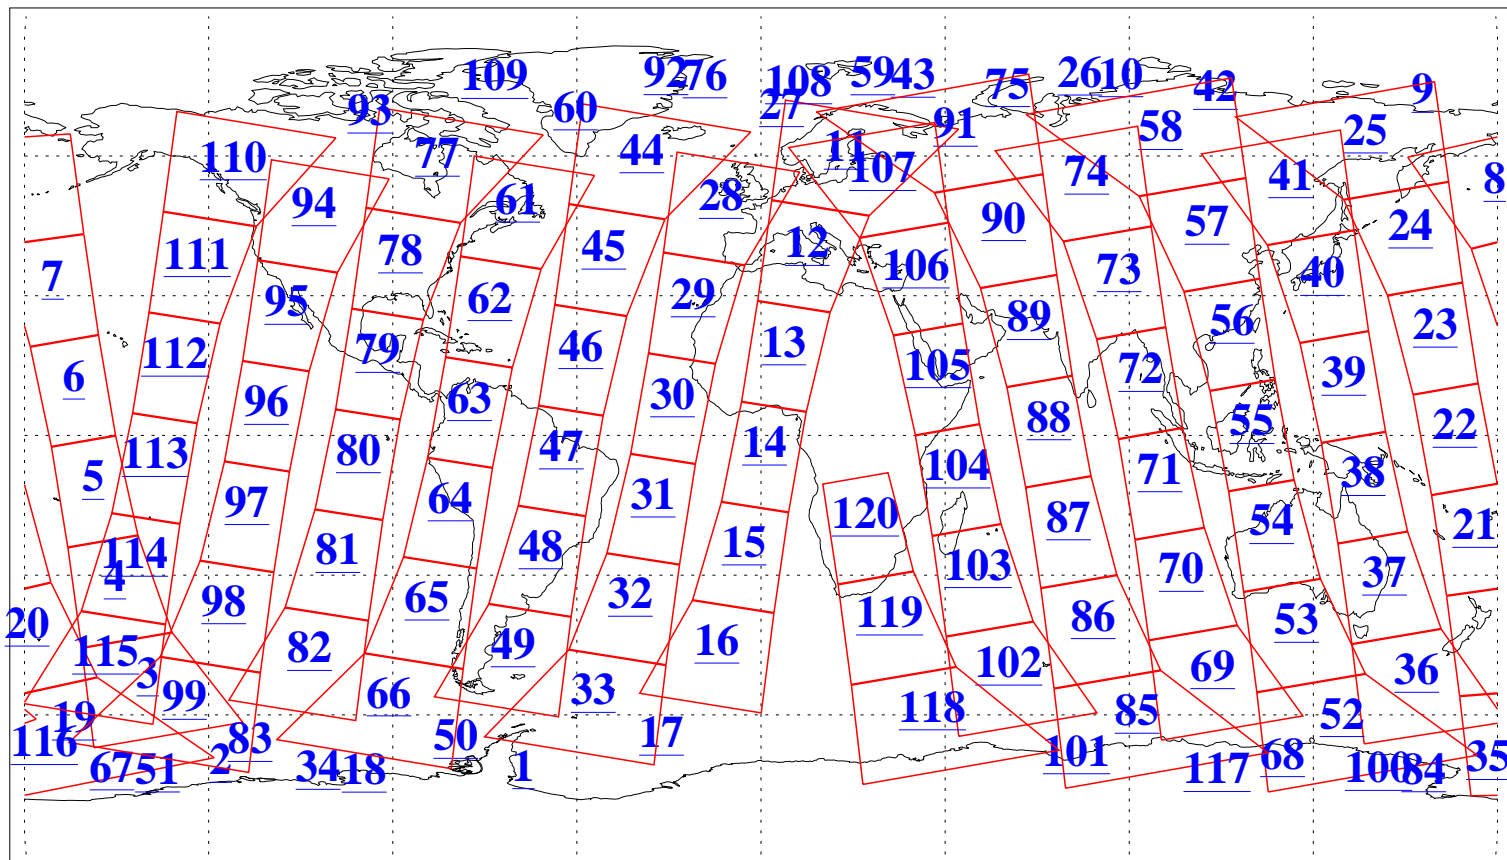

L1B Availability
AMSU Granules: 240
HSB Granules: 0
AIRS Granules: 240

4 Feb 2004
DoY 35
Aqua Day 641
Granules: 1 to 120

Granules: 121 to 240

Legend: AMSU Available, HSB Available, AIRS Available

L1B Availability
AMSU Granules: 240
HSB Granules: 0
AIRS Granules: 240

4 Feb 2004
DoY 35
Aqua Day 641

Ascending Granules

Descending Granules

Legend: AMSU Available, HSB Available, AIRS Available

L1B Availability
 AMSU Granules: 240
 HSB Granules: 0
 AIRS Granules: 240

4 Feb 2004
 DoY 35
 Aqua Day 641

Northern Hemisphere Granules

Southern Hemisphere Granules

Legend: AMSU Available, HSB Available, AIRS Available