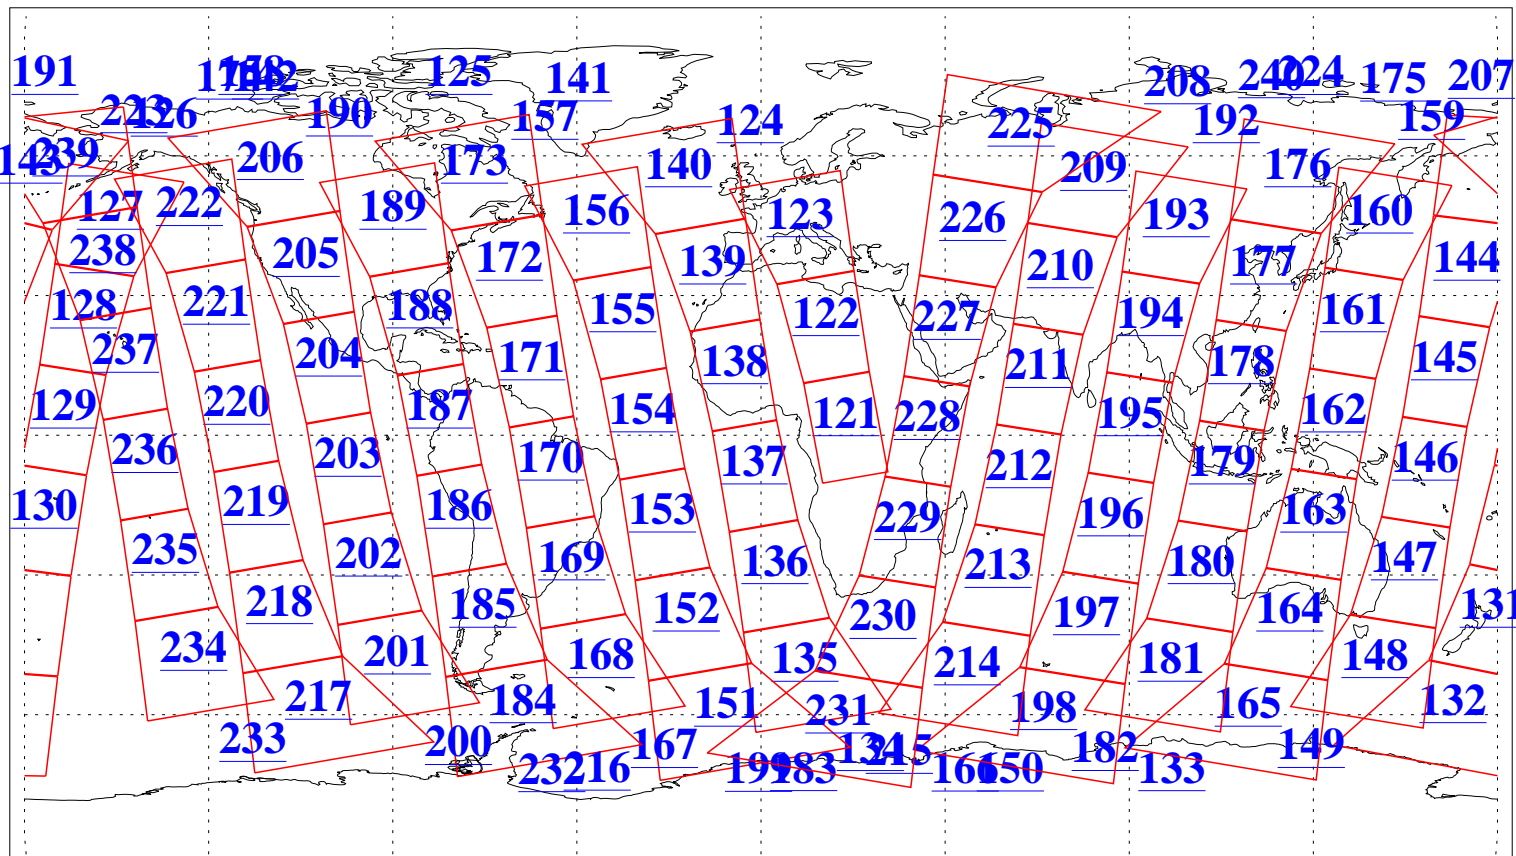

L1B Availability
AMSU Granules: 240
HSB Granules: 0
AIRS Granules: 240

4 Feb 2004
DoY 35
Aqua Day 641
Granules: 1 to 120

Granules: 121 to 240

Legend: AMSU Available, HSB Available, AIRS Available

L1B Availability
AMSU Granules: 240
HSB Granules: 0
AIRS Granules: 240

4 Feb 2004
DoY 35
Aqua Day 641

Ascending Granules

Descending Granules

Legend: AMSU Available, HSB Available, AIRS Available

L1B Availability
 AMSU Granules: 240
 HSB Granules: 0
 AIRS Granules: 240

4 Feb 2004
 DoY 35
 Aqua Day 641