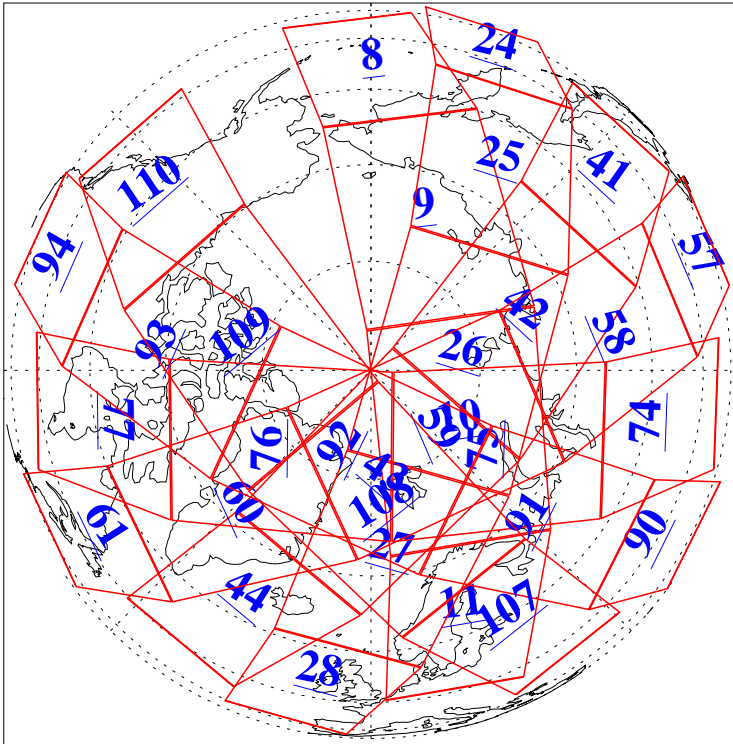

L1B Availability
AMSU Granules: 240
HSB Granules: 0
AIRS Granules: 240

4 Feb 2004
DoY 35
Aqua Day 641
Granules: 1 to 120

Granules: 121 to 240

Legend: AMSU Available, HSB Available, AIRS Available

L1B Availability
AMSU Granules: 240
HSB Granules: 0
AIRS Granules: 240

4 Feb 2004
DoY 35
Aqua Day 641

Ascending Granules

Descending Granules

Legend: AMSU Available, HSB Available, AIRS Available

L1B Availability
 AMSU Granules: 240
 HSB Granules: 0
 AIRS Granules: 240

4 Feb 2004
 DoY 35
 Aqua Day 641

Northern Hemisphere Granules

Southern Hemisphere Granules

Legend: AMSU Available, HSB Available, AIRS Available