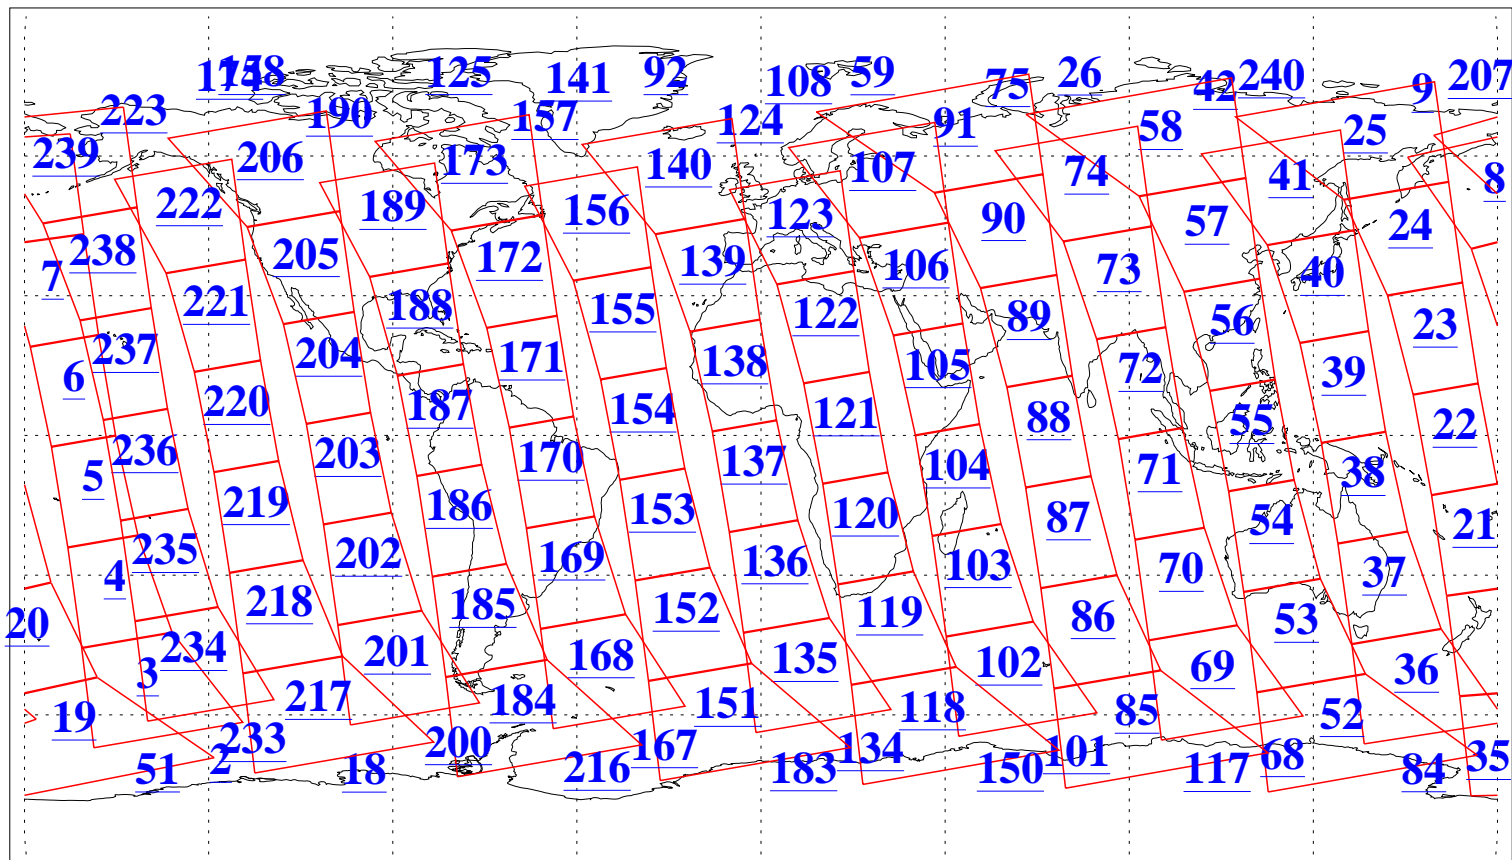

L1B Availability
AMSU Granules: 240
HSB Granules: 0
AIRS Granules: 240

4 Feb 2004
DoY 35
Aqua Day 641
Granules: 1 to 120

Granules: 121 to 240

Legend: AMSU Available, HSB Available, AIRS Available

L1B Availability
AMSU Granules: 240
HSB Granules: 0
AIRS Granules: 240

4 Feb 2004
DoY 35
Aqua Day 641

Ascending Granules

Descending Granules

Legend: AMSU Available, HSB Available, AIRS Available

L1B Availability
 AMSU Granules: 240
 HSB Granules: 0
 AIRS Granules: 240

4 Feb 2004
 DoY 35
 Aqua Day 641

Northern Hemisphere Granules

Southern Hemisphere Granules

Legend: AMSU Available, HSB Available, AIRS Available