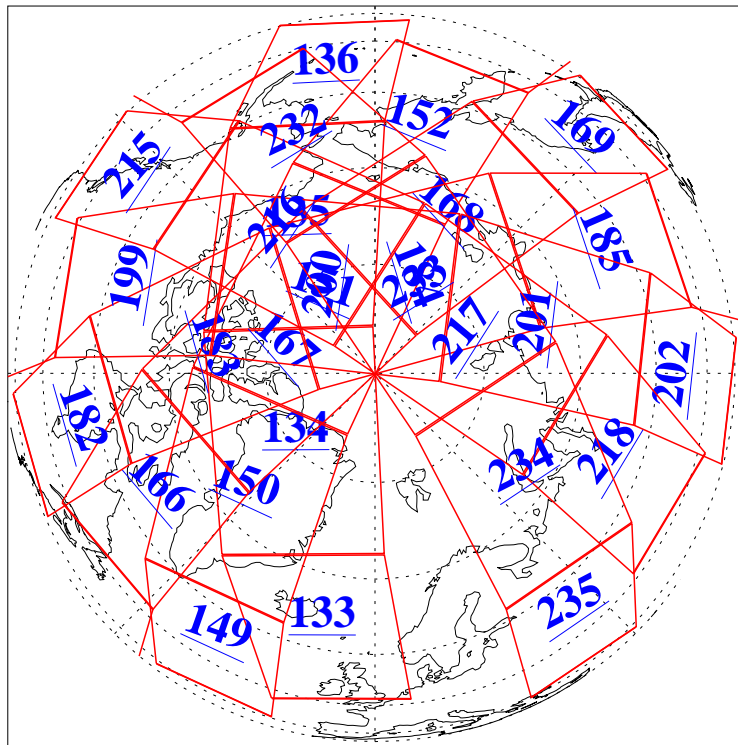

L1B Availability
AMSU Granules: 240
HSB Granules: 0
AIRS Granules: 240

3 Feb 2004
DoY 34
Aqua Day 640
Granules: 1 to 120

Granules: 121 to 240

Legend: AMSU Available, HSB Available, AIRS Available

L1B Availability
AMSU Granules: 240
HSB Granules: 0
AIRS Granules: 240

3 Feb 2004
DoY 34
Aqua Day 640

Ascending Granules

Descending Granules

Legend: AMSU Available, HSB Available, AIRS Available

L1B Availability
 AMSU Granules: 240
 HSB Granules: 0
 AIRS Granules: 240

3 Feb 2004
 DoY 34
 Aqua Day 640

Northern Hemisphere Granules

Southern Hemisphere Granules

Legend: AMSU Available, HSB Available, AIRS Available