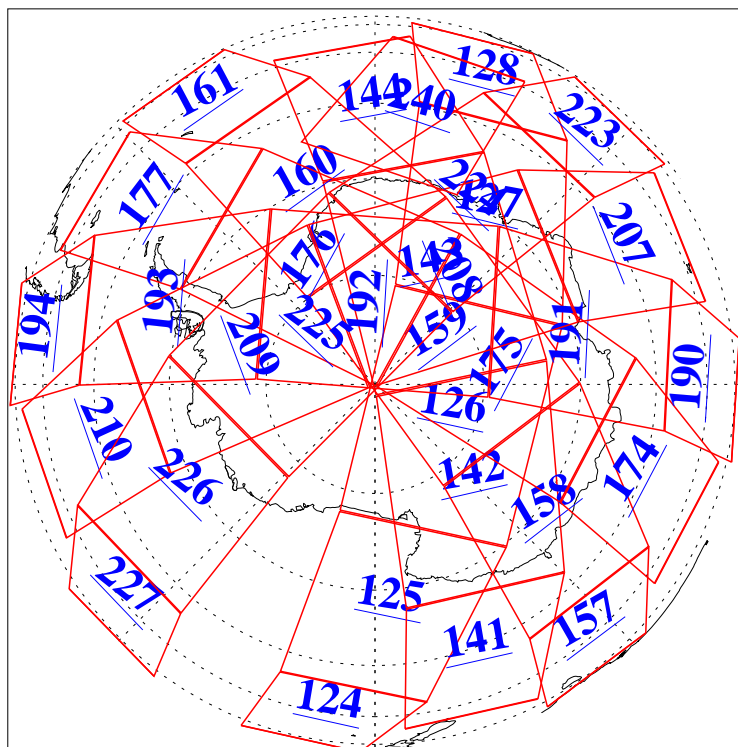

L1B Availability
AMSU Granules: 240
HSB Granules: 0
AIRS Granules: 240

3 Feb 2004
DoY 34
Aqua Day 640
Granules: 1 to 120

Granules: 121 to 240

Legend: AMSU Available, HSB Available, AIRS Available

L1B Availability
AMSU Granules: 240
HSB Granules: 0
AIRS Granules: 240

3 Feb 2004
DoY 34
Aqua Day 640

Ascending Granules

Descending Granules

Legend: AMSU Available, HSB Available, AIRS Available

L1B Availability
 AMSU Granules: 240
 HSB Granules: 0
 AIRS Granules: 240

3 Feb 2004
 DoY 34
 Aqua Day 640

Northern Hemisphere Granules

Southern Hemisphere Granules

Legend: AMSU Available, HSB Available, AIRS Available