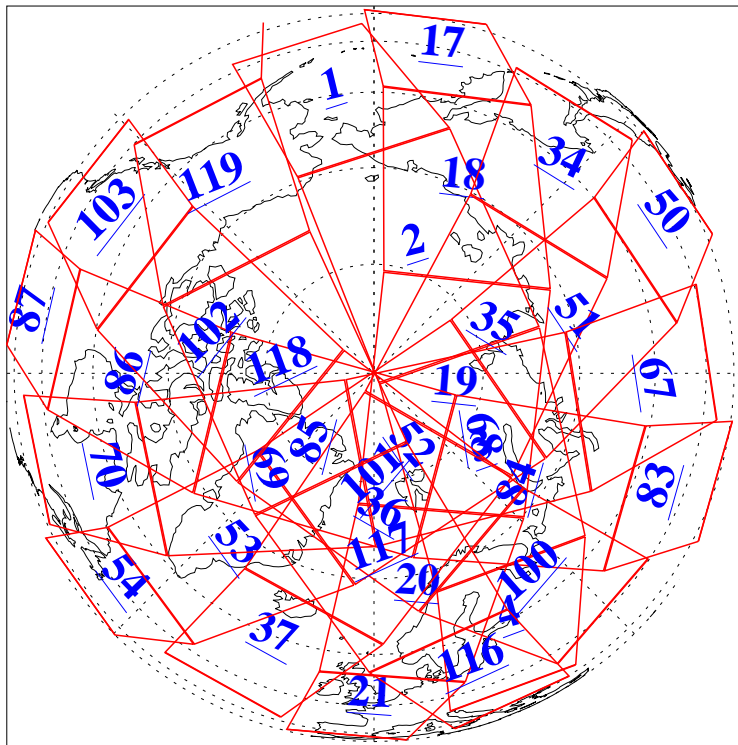

L1B Availability
AMSU Granules: 240
HSB Granules: 0
AIRS Granules: 240

3 Feb 2004
DoY 34
Aqua Day 640
Granules: 1 to 120

Granules: 121 to 240

Legend: AMSU Available, HSB Available, AIRS Available

L1B Availability
AMSU Granules: 240
HSB Granules: 0
AIRS Granules: 240

3 Feb 2004
DoY 34
Aqua Day 640

Ascending Granules

Descending Granules

Legend: AMSU Available, HSB Available, AIRS Available

L1B Availability
 AMSU Granules: 240
 HSB Granules: 0
 AIRS Granules: 240

3 Feb 2004
 DoY 34
 Aqua Day 640

Northern Hemisphere Granules

Southern Hemisphere Granules

Legend: AMSU Available, HSB Available, AIRS Available