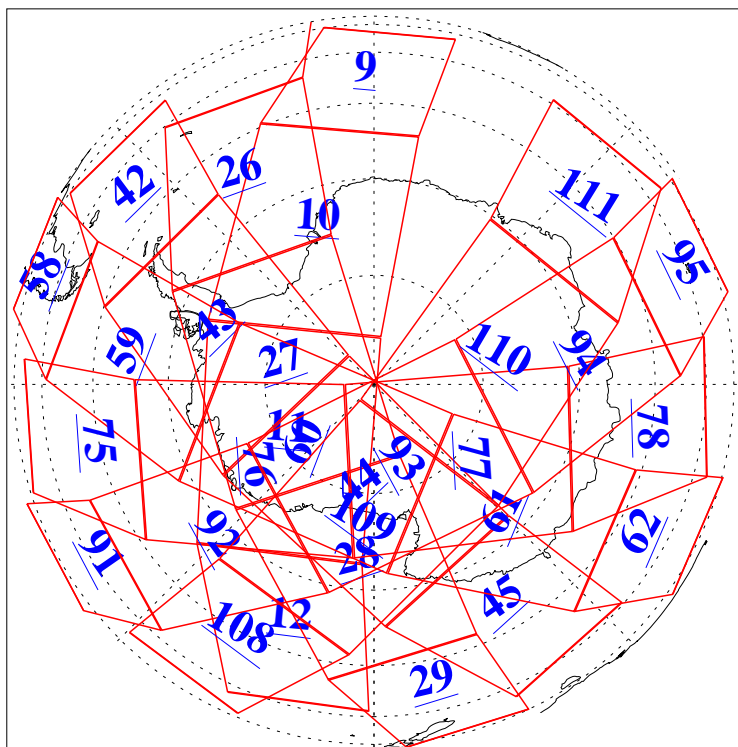

L1B Availability
AMSU Granules: 240
HSB Granules: 0
AIRS Granules: 240

3 Feb 2004
DoY 34
Aqua Day 640
Granules: 1 to 120

Granules: 121 to 240

Legend: AMSU Available, HSB Available, AIRS Available

L1B Availability
AMSU Granules: 240
HSB Granules: 0
AIRS Granules: 240

3 Feb 2004
DoY 34
Aqua Day 640

Ascending Granules

Descending Granules

Legend: AMSU Available, HSB Available, AIRS Available

L1B Availability
 AMSU Granules: 240
 HSB Granules: 0
 AIRS Granules: 240

3 Feb 2004
 DoY 34
 Aqua Day 640

Northern Hemisphere Granules

Southern Hemisphere Granules

Legend: AMSU Available, HSB Available, AIRS Available