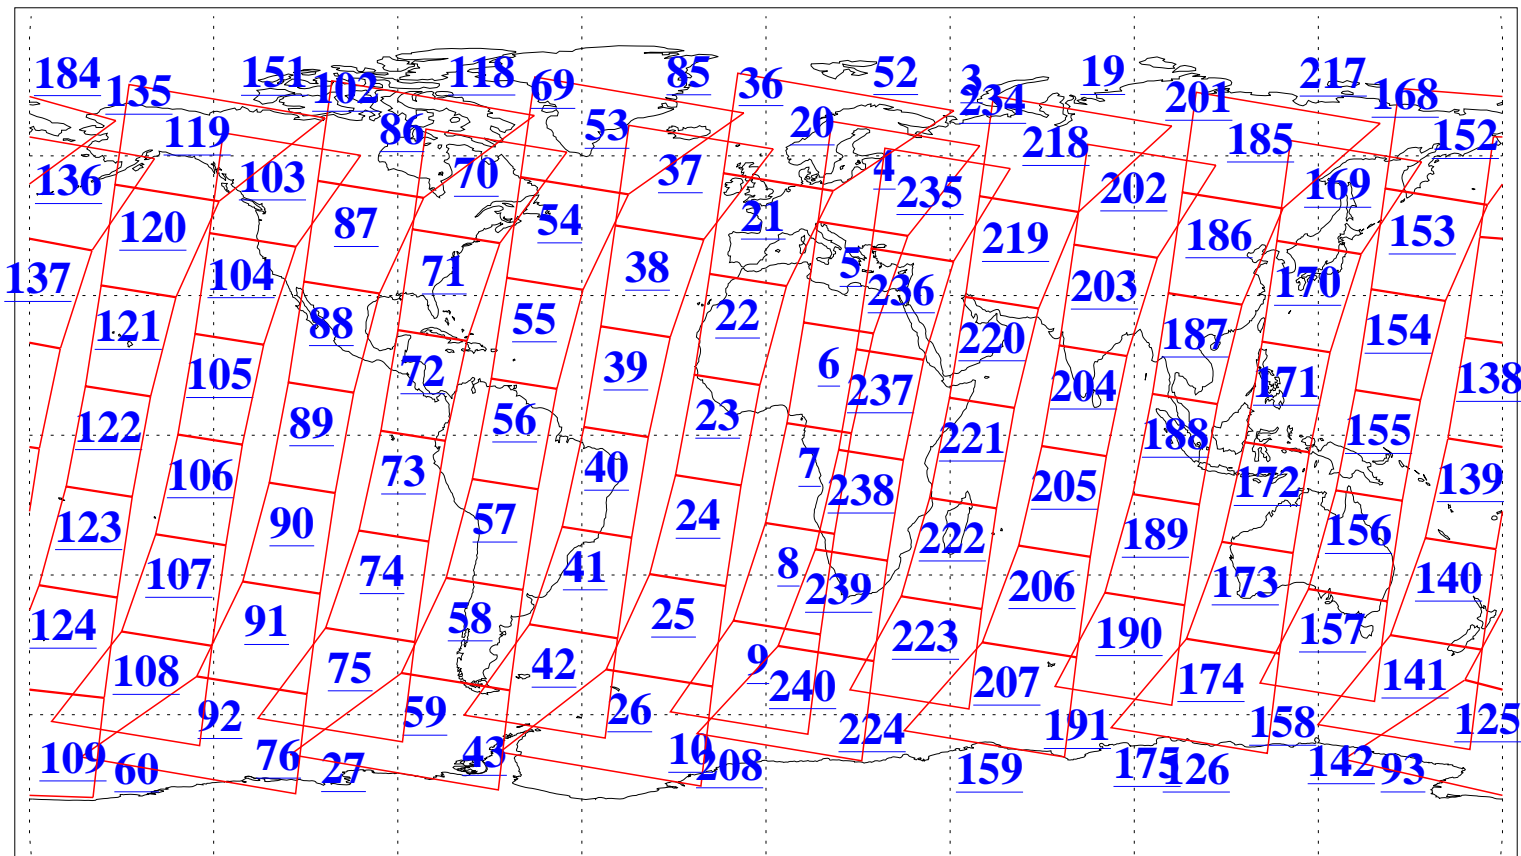

L1B Availability
AMSU Granules: 240
HSB Granules: 0
AIRS Granules: 240

3 Feb 2004
DoY 34
Aqua Day 640
Granules: 1 to 120

Granules: 121 to 240

Legend: AMSU Available, HSB Available, AIRS Available

L1B Availability
AMSU Granules: 240
HSB Granules: 0
AIRS Granules: 240

3 Feb 2004
DoY 34
Aqua Day 640

Ascending Granules

Descending Granules

Legend: AMSU Available, HSB Available, AIRS Available

L1B Availability
 AMSU Granules: 240
 HSB Granules: 0
 AIRS Granules: 240

3 Feb 2004
 DoY 34
 Aqua Day 640

Northern Hemisphere Granules

Southern Hemisphere Granules

Legend: AMSU Available, HSB Available, AIRS Available