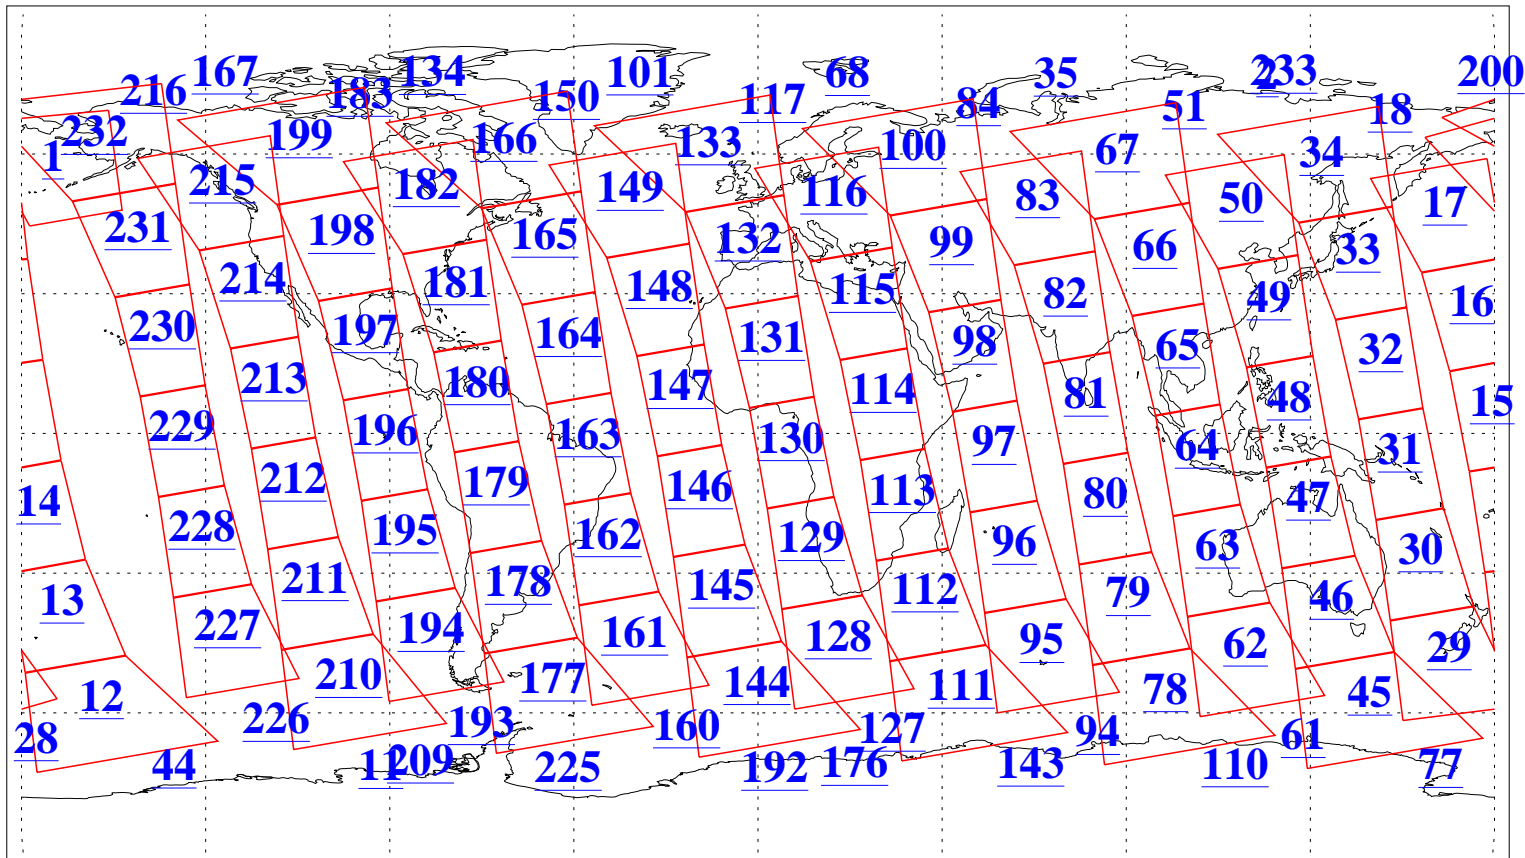

L1B Availability
AMSU Granules: 240
HSB Granules: 0
AIRS Granules: 240

3 Feb 2004
DoY 34
Aqua Day 640
Granules: 1 to 120

Granules: 121 to 240

Legend: AMSU Available, HSB Available, AIRS Available

L1B Availability
AMSU Granules: 240
HSB Granules: 0
AIRS Granules: 240

3 Feb 2004
DoY 34
Aqua Day 640

Ascending Granules

Descending Granules

Legend: AMSU Available, HSB Available, AIRS Available

L1B Availability
 AMSU Granules: 240
 HSB Granules: 0
 AIRS Granules: 240

3 Feb 2004
 DoY 34
 Aqua Day 640

Northern Hemisphere Granules

Southern Hemisphere Granules

Legend: AMSU Available, HSB Available, AIRS Available