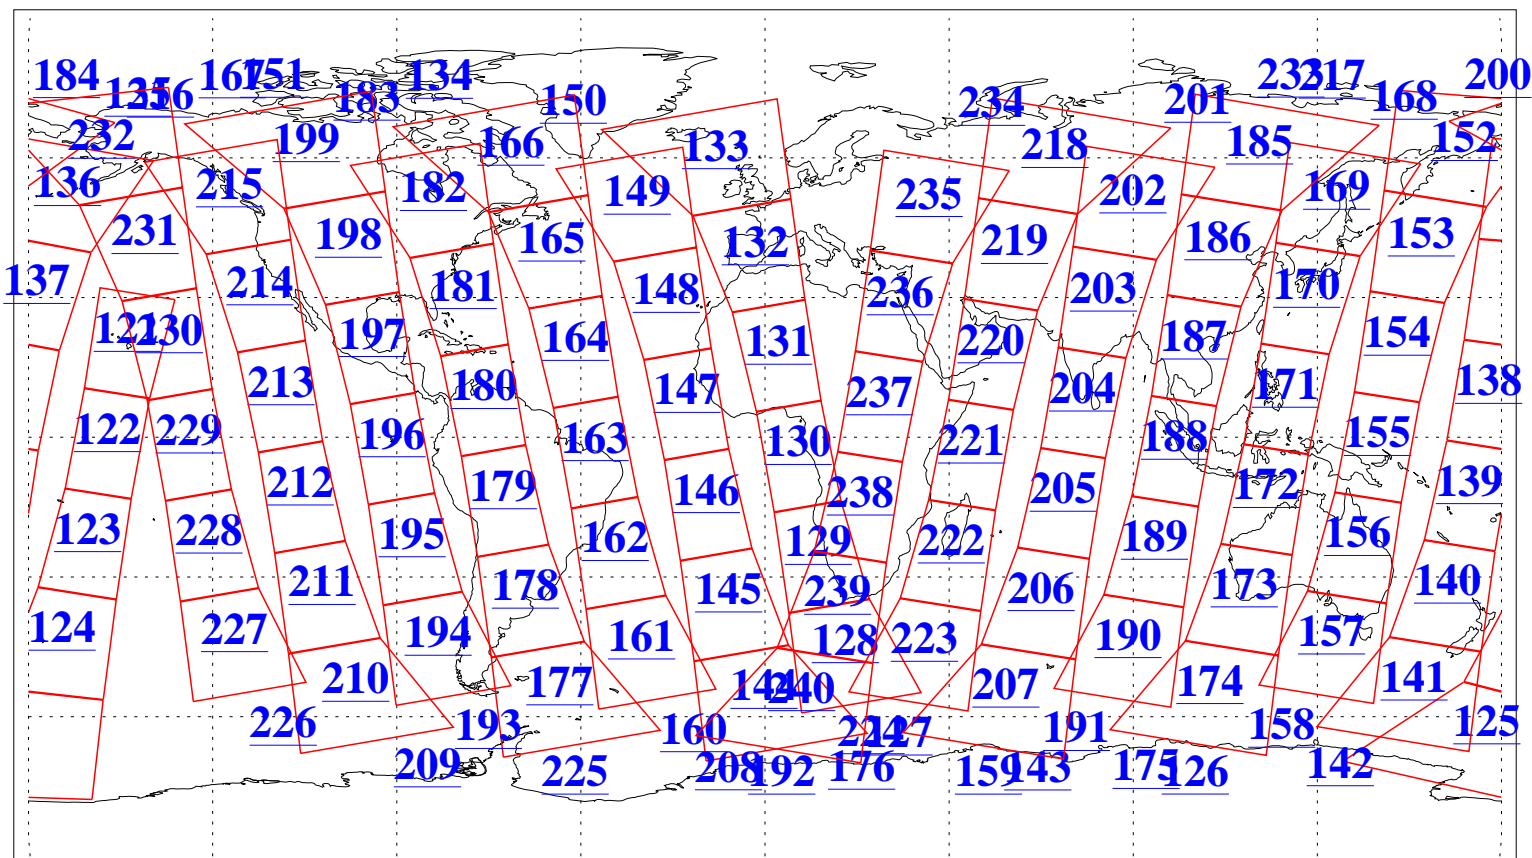

L1B Availability
AMSU Granules: 240
HSB Granules: 0
AIRS Granules: 240

3 Feb 2004
DoY 34
Aqua Day 640
Granules: 1 to 120

Granules: 121 to 240

Legend: AMSU Available, HSB Available, AIRS Available

L1B Availability
AMSU Granules: 240
HSB Granules: 0
AIRS Granules: 240

3 Feb 2004
DoY 34
Aqua Day 640

Ascending Granules

Descending Granules

Legend: AMSU Available, HSB Available, AIRS Available

L1B Availability
 AMSU Granules: 240
 HSB Granules: 0
 AIRS Granules: 240

3 Feb 2004
 DoY 34
 Aqua Day 640