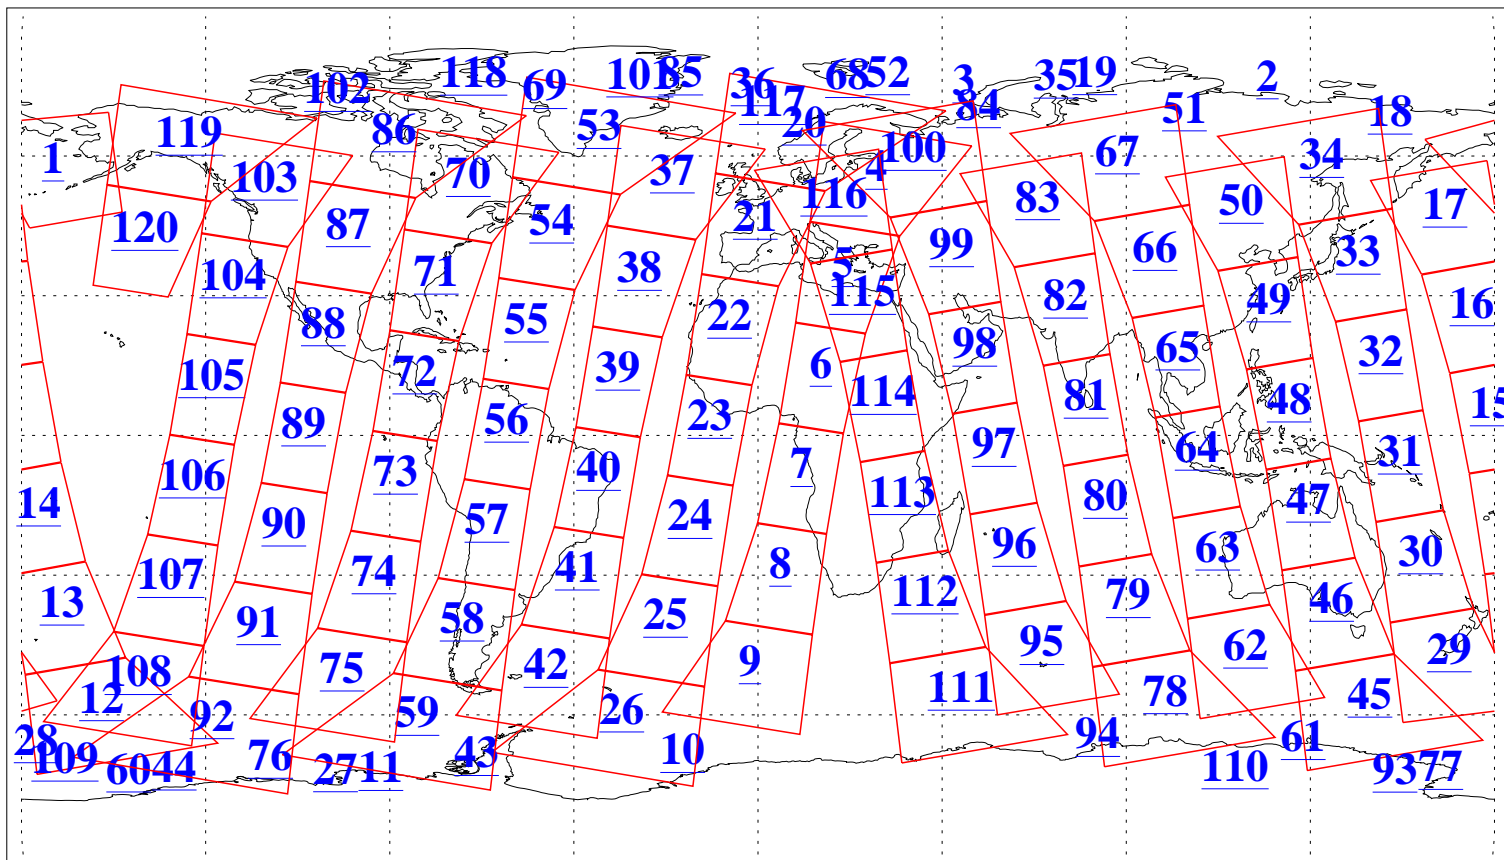

L1B Availability
AMSU Granules: 240
HSB Granules: 0
AIRS Granules: 240

3 Feb 2004
DoY 34
Aqua Day 640
Granules: 1 to 120

Granules: 121 to 240

Legend: AMSU Available, HSB Available, AIRS Available

L1B Availability
AMSU Granules: 240
HSB Granules: 0
AIRS Granules: 240

3 Feb 2004
DoY 34
Aqua Day 640

Ascending Granules

Descending Granules

Legend: AMSU Available, HSB Available, AIRS Available

L1B Availability
 AMSU Granules: 240
 HSB Granules: 0
 AIRS Granules: 240

3 Feb 2004
 DoY 34
 Aqua Day 640

Northern Hemisphere Granules

Southern Hemisphere Granules

Legend: AMSU Available, HSB Available, AIRS Available