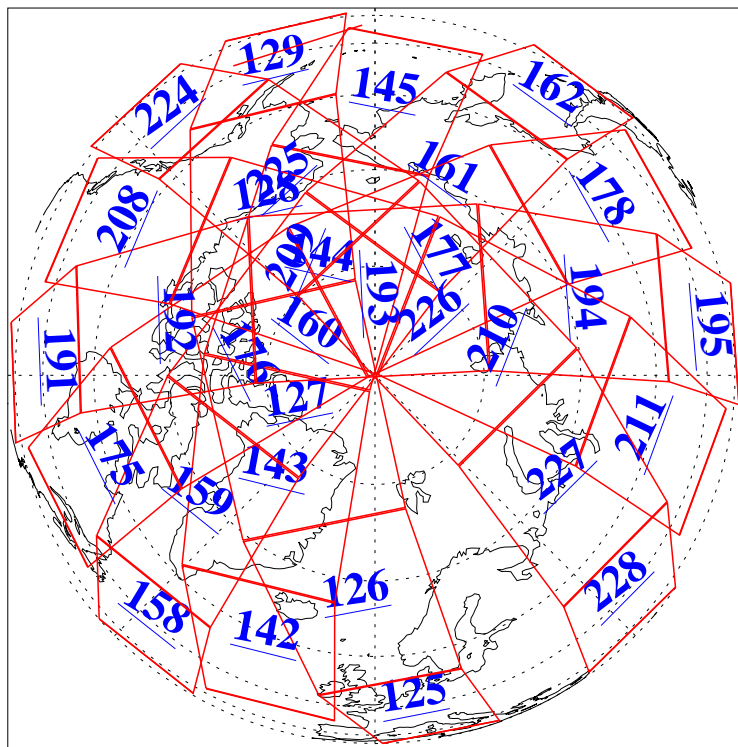

L1B Availability
AMSU Granules: 240
HSB Granules: 0
AIRS Granules: 240

2 Feb 2004
DoY 33
Aqua Day 639
Granules: 1 to 120

Granules: 121 to 240

Legend: AMSU Available, HSB Available, AIRS Available

L1B Availability
AMSU Granules: 240
HSB Granules: 0
AIRS Granules: 240

2 Feb 2004
DoY 33
Aqua Day 639

Ascending Granules

Descending Granules

Legend: AMSU Available, HSB Available, AIRS Available

L1B Availability
 AMSU Granules: 240
 HSB Granules: 0
 AIRS Granules: 240

2 Feb 2004
 DoY 33
 Aqua Day 639

Northern Hemisphere Granules

Southern Hemisphere Granules

Legend: AMSU Available, HSB Available, AIRS Available