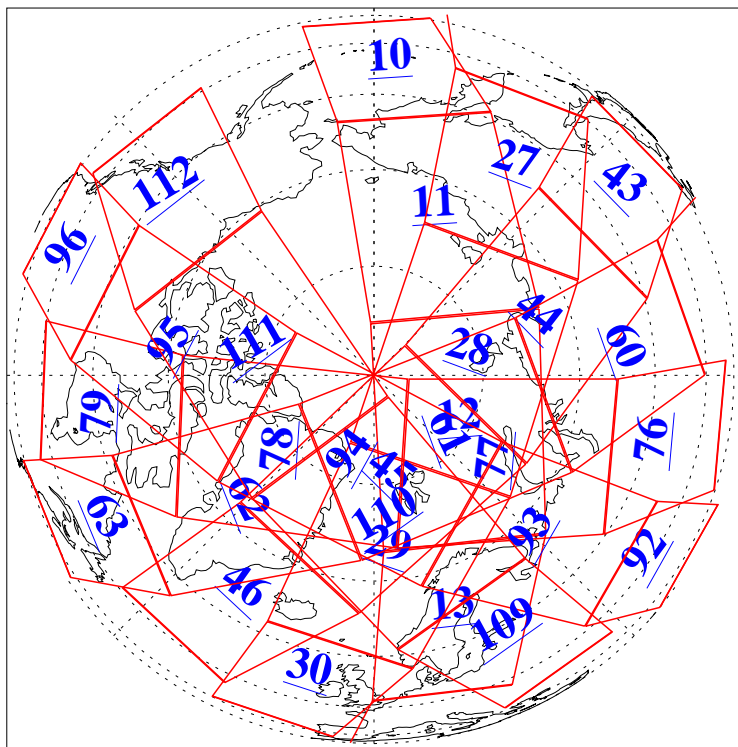

L1B Availability
AMSU Granules: 240
HSB Granules: 0
AIRS Granules: 240

2 Feb 2004
DoY 33
Aqua Day 639
Granules: 1 to 120

Granules: 121 to 240

Legend: AMSU Available, HSB Available, AIRS Available

L1B Availability
AMSU Granules: 240
HSB Granules: 0
AIRS Granules: 240

2 Feb 2004
DoY 33
Aqua Day 639

Ascending Granules

Descending Granules

Legend: AMSU Available, HSB Available, AIRS Available

L1B Availability
 AMSU Granules: 240
 HSB Granules: 0
 AIRS Granules: 240

2 Feb 2004
 DoY 33
 Aqua Day 639

Northern Hemisphere Granules

Southern Hemisphere Granules

Legend: AMSU Available, HSB Available, AIRS Available