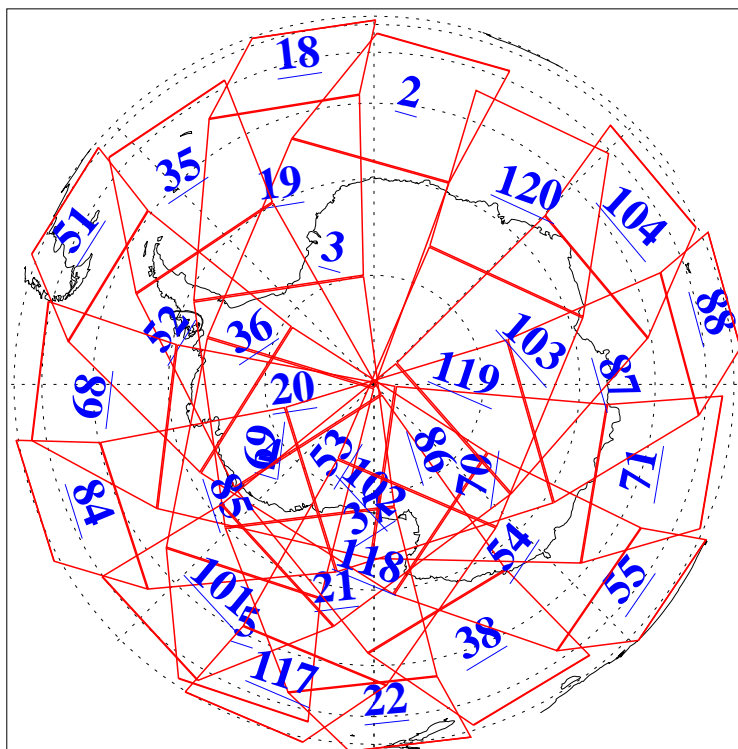

L1B Availability
AMSU Granules: 240
HSB Granules: 0
AIRS Granules: 240

2 Feb 2004
DoY 33
Aqua Day 639
Granules: 1 to 120

Granules: 121 to 240

Legend: AMSU Available, HSB Available, AIRS Available

L1B Availability
AMSU Granules: 240
HSB Granules: 0
AIRS Granules: 240

2 Feb 2004
DoY 33
Aqua Day 639

Ascending Granules

Descending Granules

Legend: AMSU Available, HSB Available, AIRS Available

L1B Availability
 AMSU Granules: 240
 HSB Granules: 0
 AIRS Granules: 240

2 Feb 2004
 DoY 33
 Aqua Day 639

Northern Hemisphere Granules

Southern Hemisphere Granules

Legend: AMSU Available, HSB Available, AIRS Available