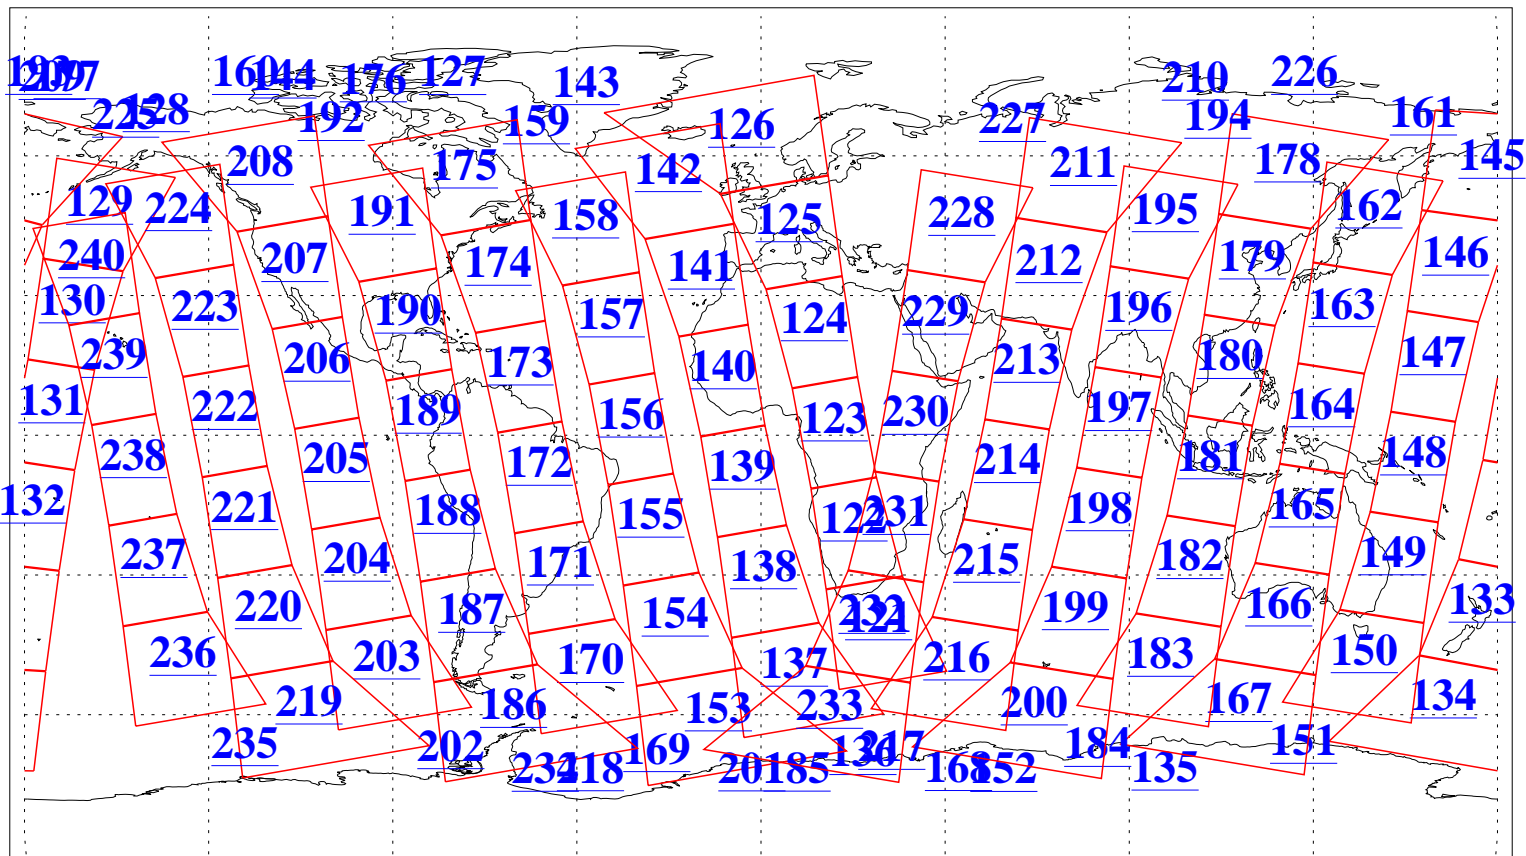

L1B Availability
AMSU Granules: 240
HSB Granules: 0
AIRS Granules: 240

2 Feb 2004
DoY 33
Aqua Day 639
Granules: 1 to 120

Granules: 121 to 240

Legend: AMSU Available, HSB Available, AIRS Available

L1B Availability
AMSU Granules: 240
HSB Granules: 0
AIRS Granules: 240

2 Feb 2004
DoY 33
Aqua Day 639

Ascending Granules

Descending Granules

Legend: AMSU Available, HSB Available, AIRS Available

L1B Availability
 AMSU Granules: 240
 HSB Granules: 0
 AIRS Granules: 240

2 Feb 2004
 DoY 33
 Aqua Day 639

Northern Hemisphere Granules

Southern Hemisphere Granules

Legend: AMSU Available, HSB Available, AIRS Available