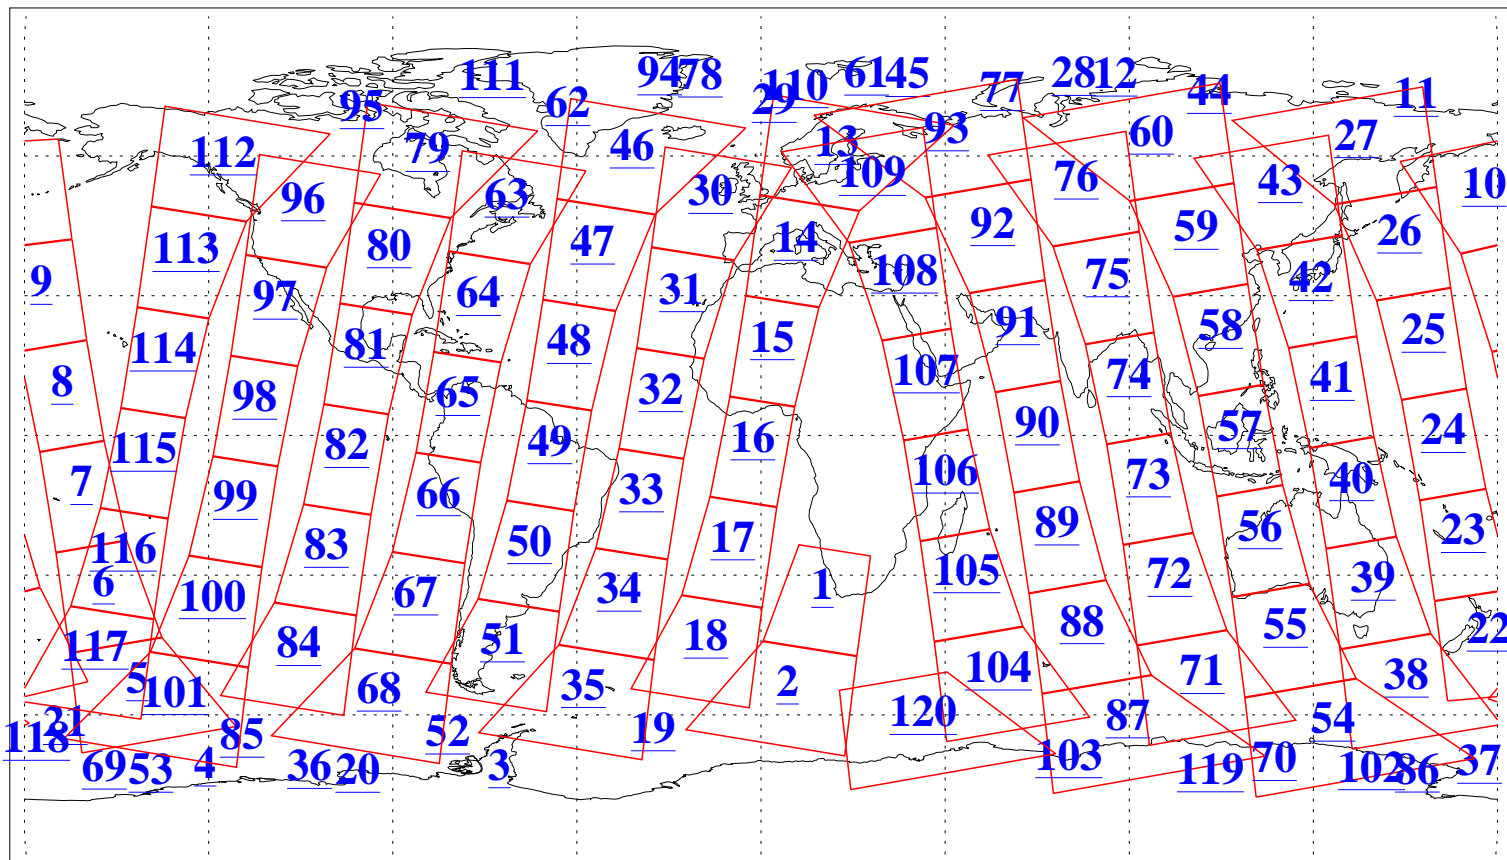

L1B Availability
AMSU Granules: 240
HSB Granules: 0
AIRS Granules: 240

2 Feb 2004
DoY 33
Aqua Day 639
Granules: 1 to 120

Granules: 121 to 240

Legend: AMSU Available, HSB Available, AIRS Available

L1B Availability
AMSU Granules: 240
HSB Granules: 0
AIRS Granules: 240

2 Feb 2004
DoY 33
Aqua Day 639

Ascending Granules

Descending Granules

Legend: AMSU Available, HSB Available, AIRS Available

L1B Availability
 AMSU Granules: 240
 HSB Granules: 0
 AIRS Granules: 240

2 Feb 2004
 DoY 33
 Aqua Day 639

Northern Hemisphere Granules

Southern Hemisphere Granules

Legend: AMSU Available, HSB Available, AIRS Available