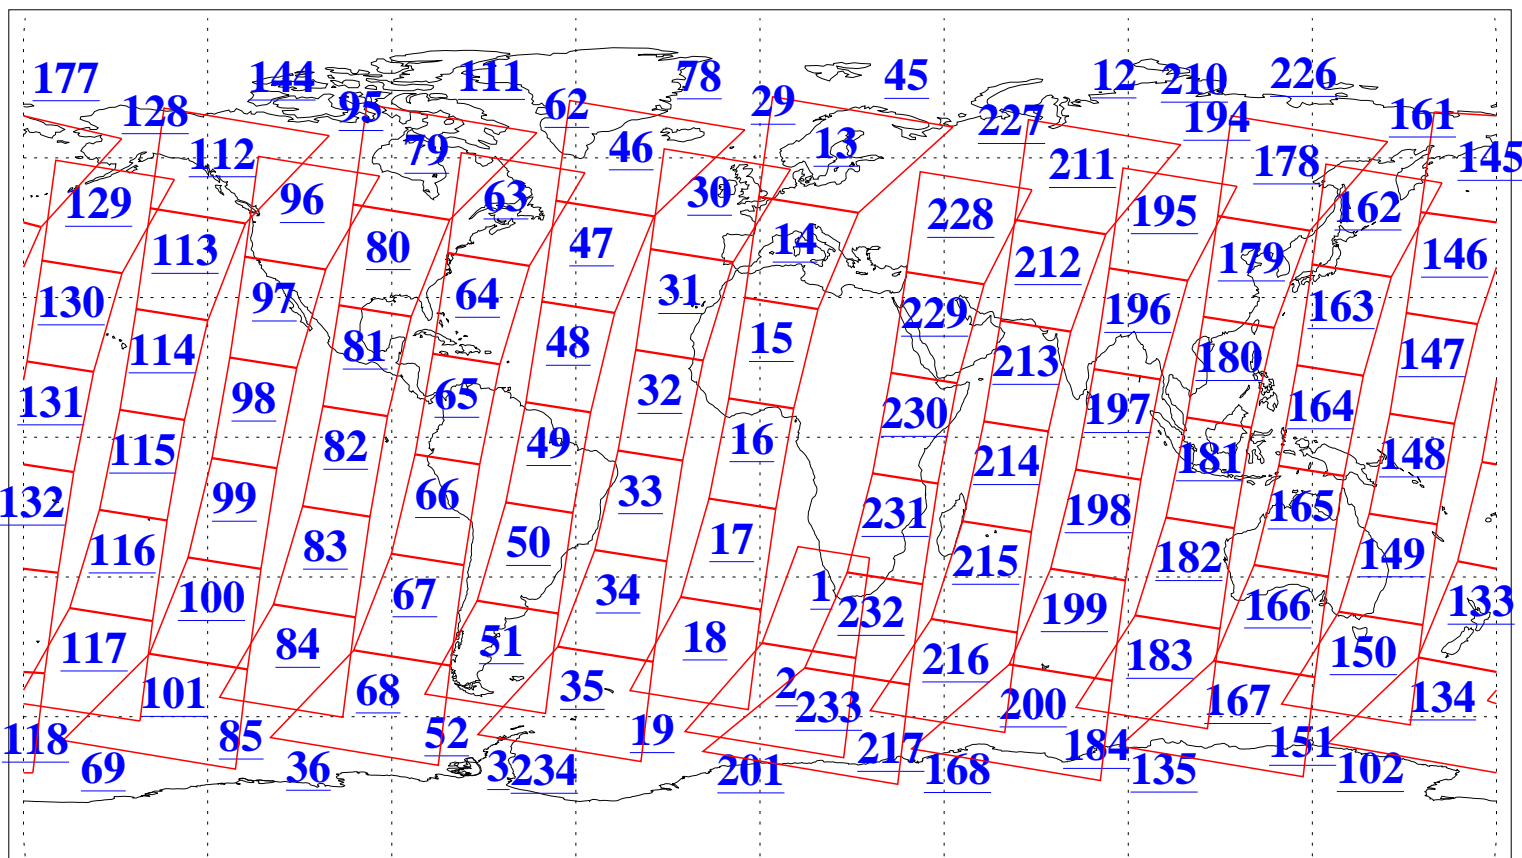

L1B Availability
AMSU Granules: 240
HSB Granules: 0
AIRS Granules: 240

2 Feb 2004
DoY 33
Aqua Day 639
Granules: 1 to 120

Granules: 121 to 240

Legend: AMSU Available, HSB Available, AIRS Available

L1B Availability
AMSU Granules: 240
HSB Granules: 0
AIRS Granules: 240

2 Feb 2004
DoY 33
Aqua Day 639

Ascending Granules

Descending Granules

Legend: AMSU Available, HSB Available, AIRS Available

L1B Availability
 AMSU Granules: 240
 HSB Granules: 0
 AIRS Granules: 240

2 Feb 2004
 DoY 33
 Aqua Day 639

Northern Hemisphere Granules

Southern Hemisphere Granules

Legend: AMSU Available, HSB Available, AIRS Available