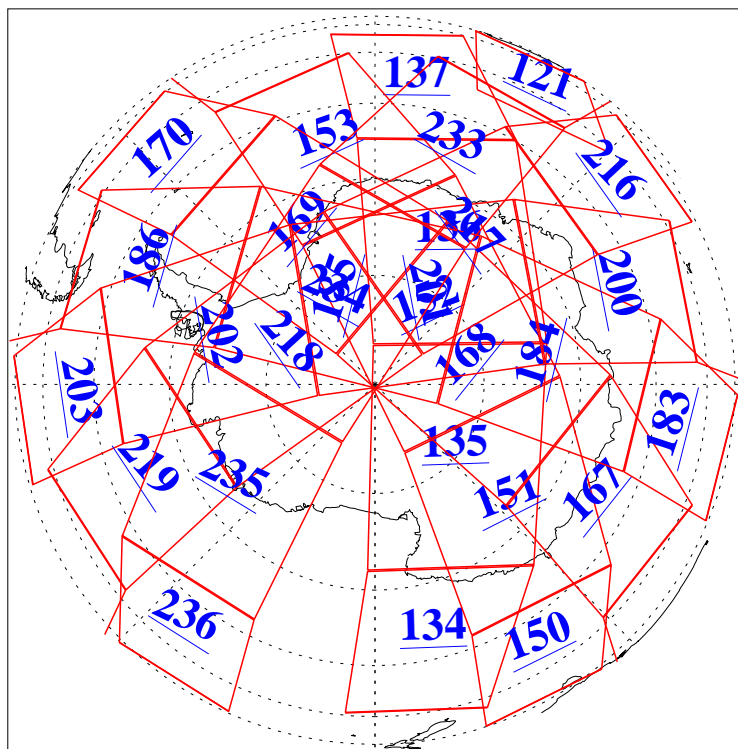

L1B Availability
AMSU Granules: 240
HSB Granules: 0
AIRS Granules: 240

2 Feb 2004
DoY 33
Aqua Day 639
Granules: 1 to 120

Granules: 121 to 240

Legend: AMSU Available, HSB Available, AIRS Available

L1B Availability
AMSU Granules: 240
HSB Granules: 0
AIRS Granules: 240

2 Feb 2004
DoY 33
Aqua Day 639

Ascending Granules

Descending Granules

Legend: AMSU Available, HSB Available, AIRS Available

L1B Availability
 AMSU Granules: 240
 HSB Granules: 0
 AIRS Granules: 240

2 Feb 2004
 DoY 33
 Aqua Day 639

Northern Hemisphere Granules

Southern Hemisphere Granules

Legend: AMSU Available, HSB Available, AIRS Available