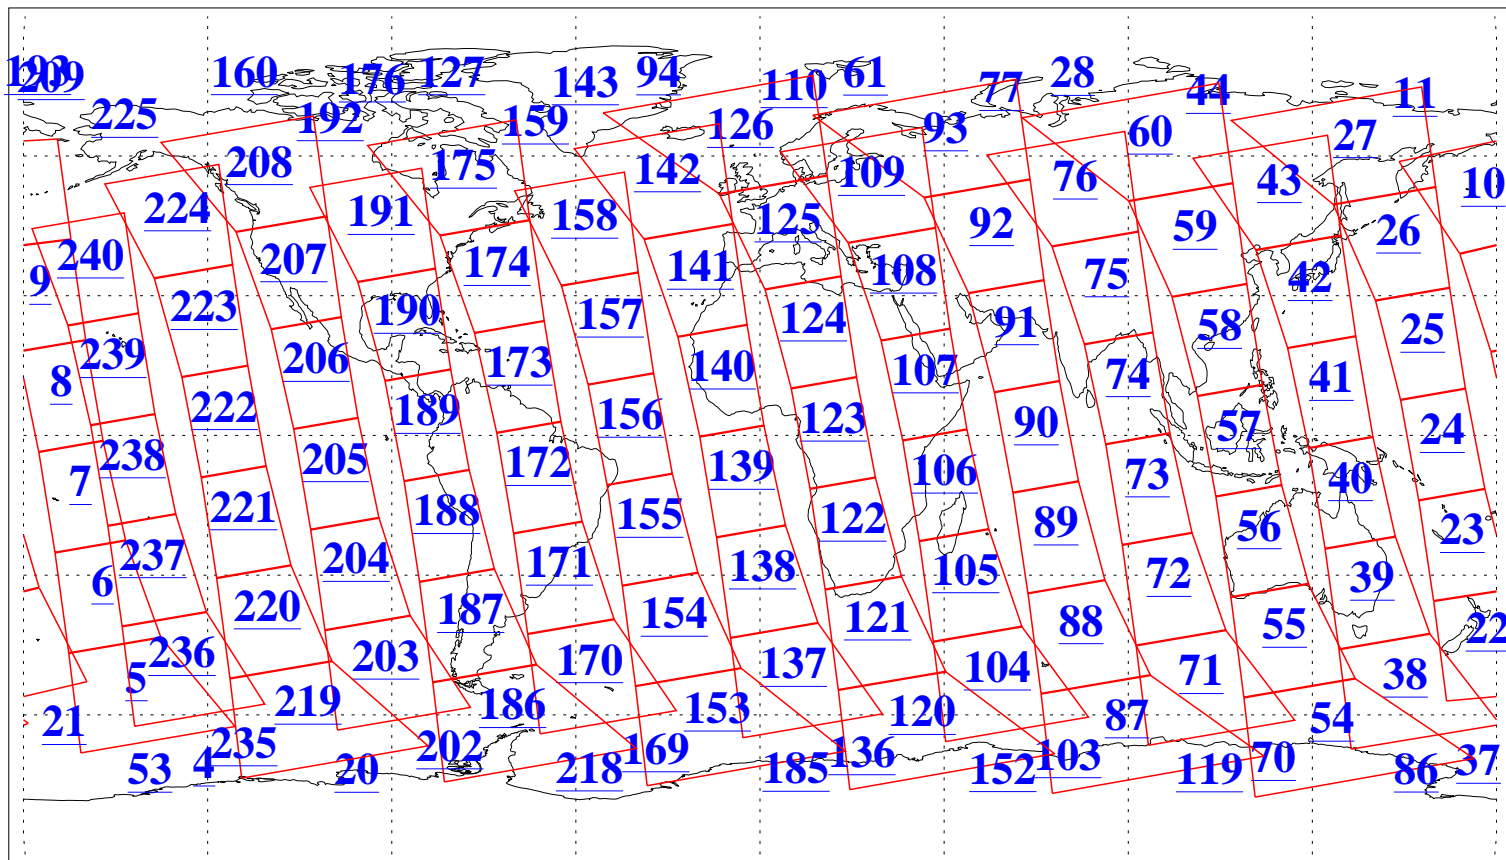

L1B Availability
AMSU Granules: 240
HSB Granules: 0
AIRS Granules: 240

2 Feb 2004
DoY 33
Aqua Day 639
Granules: 1 to 120

Granules: 121 to 240

Legend: AMSU Available, HSB Available, AIRS Available

L1B Availability
AMSU Granules: 240
HSB Granules: 0
AIRS Granules: 240

2 Feb 2004
DoY 33
Aqua Day 639

Ascending Granules

Descending Granules

Legend: AMSU Available, HSB Available, AIRS Available

L1B Availability
 AMSU Granules: 240
 HSB Granules: 0
 AIRS Granules: 240

2 Feb 2004
 DoY 33
 Aqua Day 639

Northern Hemisphere Granules

Southern Hemisphere Granules

Legend: AMSU Available, HSB Available, AIRS Available