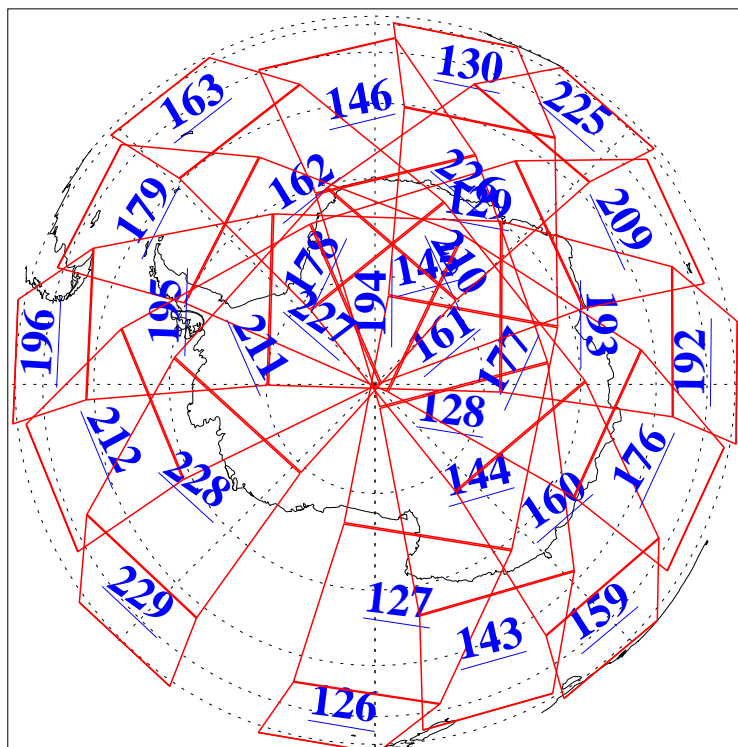

L1B Availability
AMSU Granules: 240
HSB Granules: 0
AIRS Granules: 236

1 Feb 2004
DoY 32
Aqua Day 638
Granules: 1 to 120

Granules: 121 to 240

Legend: AMSU Available, HSB Available, AIRS Available

L1B Availability
AMSU Granules: 240
HSB Granules: 0
AIRS Granules: 236

1 Feb 2004
DoY 32
Aqua Day 638

Ascending Granules

Descending Granules

Legend: AMSU Available, HSB Available, AIRS Available

L1B Availability
 AMSU Granules: 240
 HSB Granules: 0
 AIRS Granules: 236

1 Feb 2004
 DoY 32
 Aqua Day 638

Northern Hemisphere Granules

Southern Hemisphere Granules

Legend: AMSU Available, HSB Available, AIRS Available