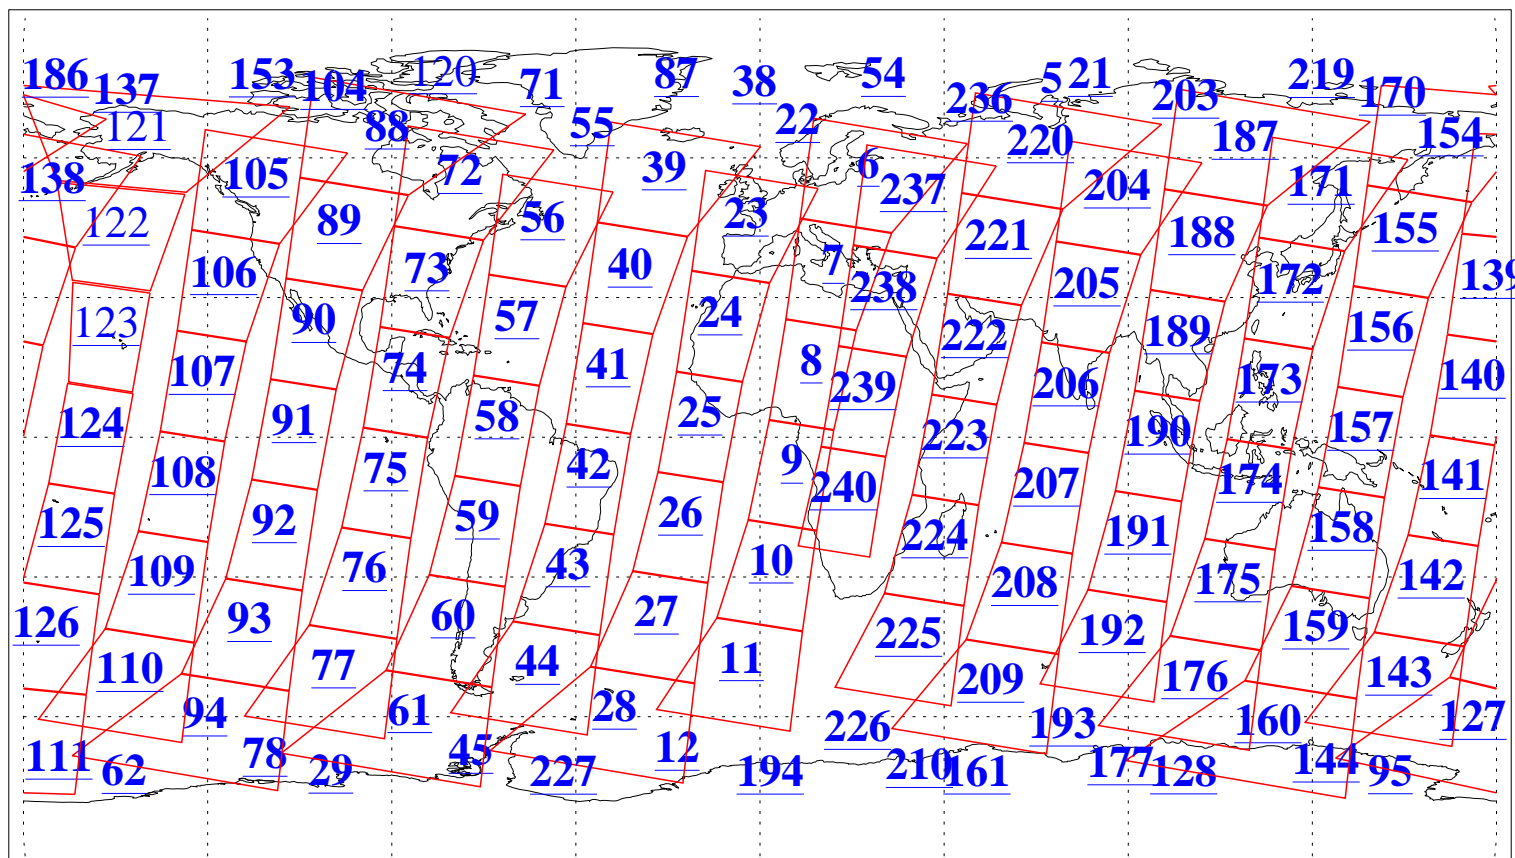

L1B Availability
AMSU Granules: 240
HSB Granules: 0
AIRS Granules: 236

1 Feb 2004
DoY 32
Aqua Day 638
Granules: 1 to 120

Granules: 121 to 240

Legend: AMSU Available, HSB Available, AIRS Available

L1B Availability
AMSU Granules: 240
HSB Granules: 0
AIRS Granules: 236

1 Feb 2004
DoY 32
Aqua Day 638

Ascending Granules

Descending Granules

Legend: AMSU Available, HSB Available, AIRS Available

L1B Availability
 AMSU Granules: 240
 HSB Granules: 0
 AIRS Granules: 236

1 Feb 2004
 DoY 32
 Aqua Day 638

Northern Hemisphere Granules

Southern Hemisphere Granules

Legend: AMSU Available, HSB Available, AIRS Available