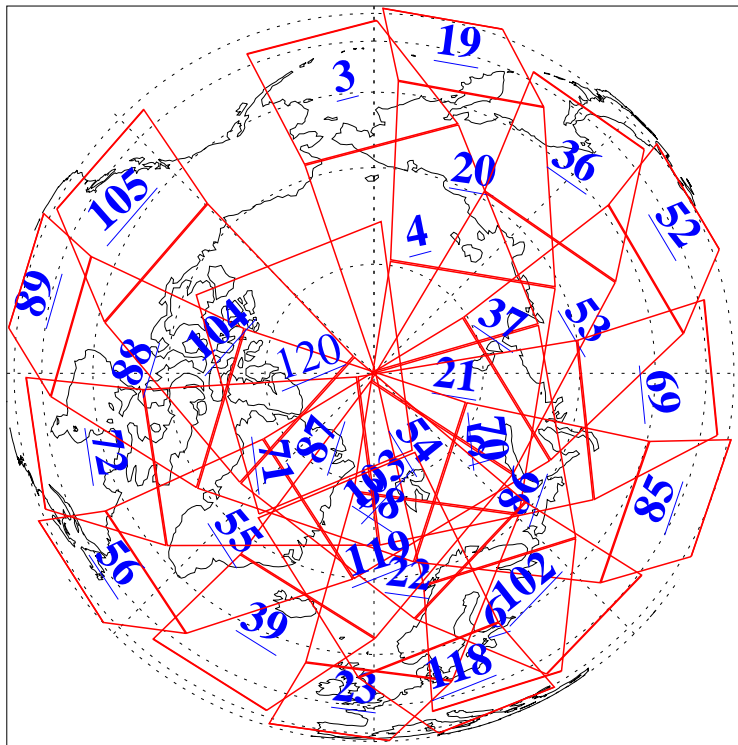

L1B Availability
AMSU Granules: 240
HSB Granules: 0
AIRS Granules: 236

1 Feb 2004
DoY 32
Aqua Day 638
Granules: 1 to 120

Granules: 121 to 240

Legend: AMSU Available, HSB Available, AIRS Available

L1B Availability
AMSU Granules: 240
HSB Granules: 0
AIRS Granules: 236

1 Feb 2004
DoY 32
Aqua Day 638

Ascending Granules

Descending Granules

Legend: AMSU Available, HSB Available, AIRS Available

L1B Availability
 AMSU Granules: 240
 HSB Granules: 0
 AIRS Granules: 236

1 Feb 2004
 DoY 32
 Aqua Day 638

Northern Hemisphere Granules

Southern Hemisphere Granules

Legend: AMSU Available, HSB Available, AIRS Available