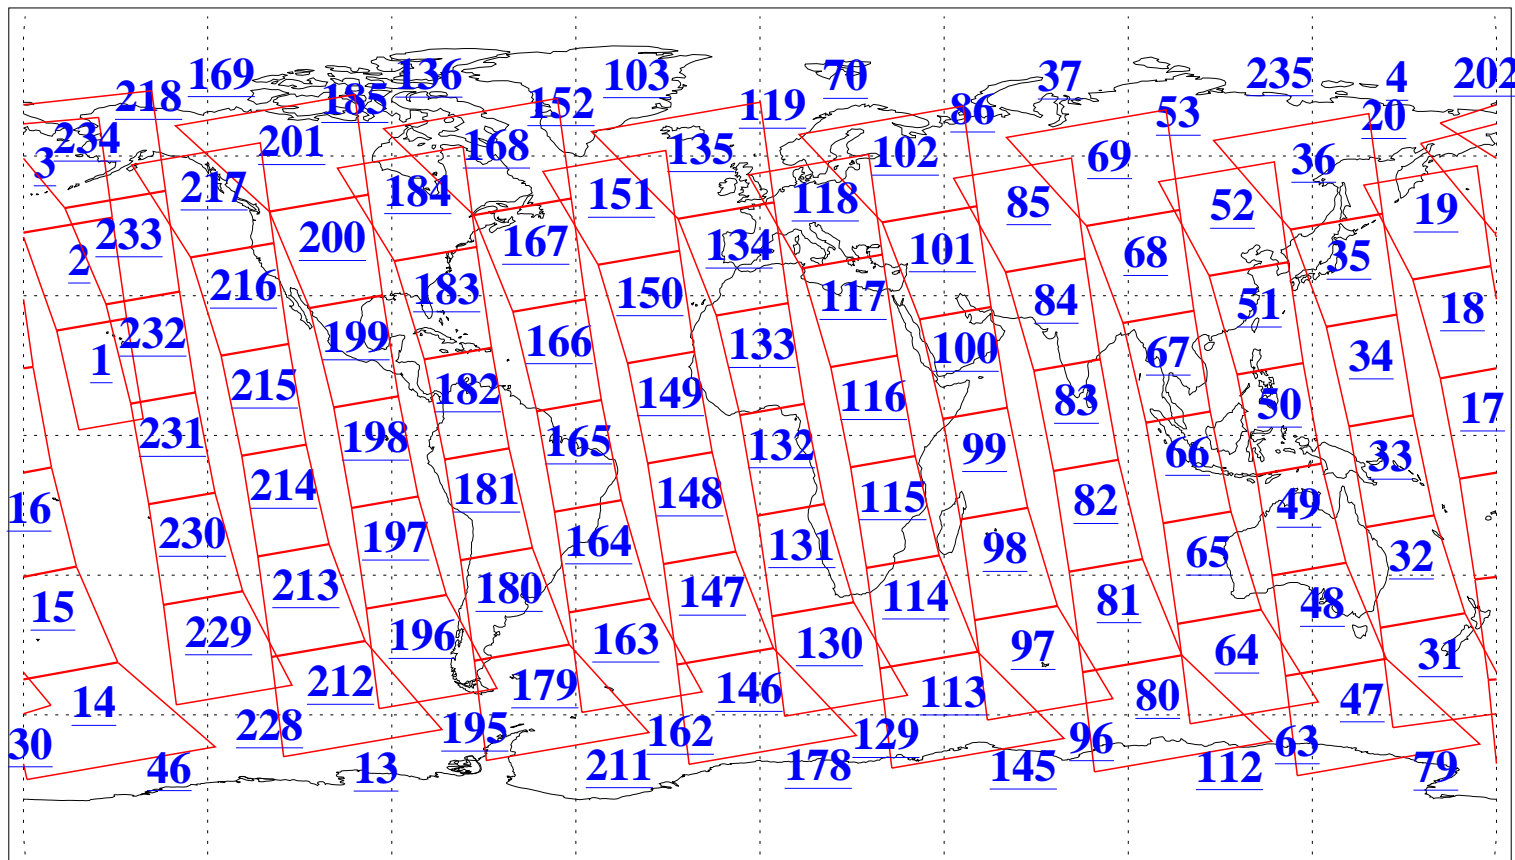

L1B Availability
AMSU Granules: 240
HSB Granules: 0
AIRS Granules: 236

1 Feb 2004
DoY 32
Aqua Day 638
Granules: 1 to 120

Granules: 121 to 240

Legend: AMSU Available, HSB Available, AIRS Available

L1B Availability
AMSU Granules: 240
HSB Granules: 0
AIRS Granules: 236

1 Feb 2004
DoY 32
Aqua Day 638

Ascending Granules

Descending Granules

Legend: AMSU Available, HSB Available, AIRS Available

L1B Availability
 AMSU Granules: 240
 HSB Granules: 0
 AIRS Granules: 236

1 Feb 2004
 DoY 32
 Aqua Day 638

Northern Hemisphere Granules

Southern Hemisphere Granules

Legend: AMSU Available, HSB Available, AIRS Available