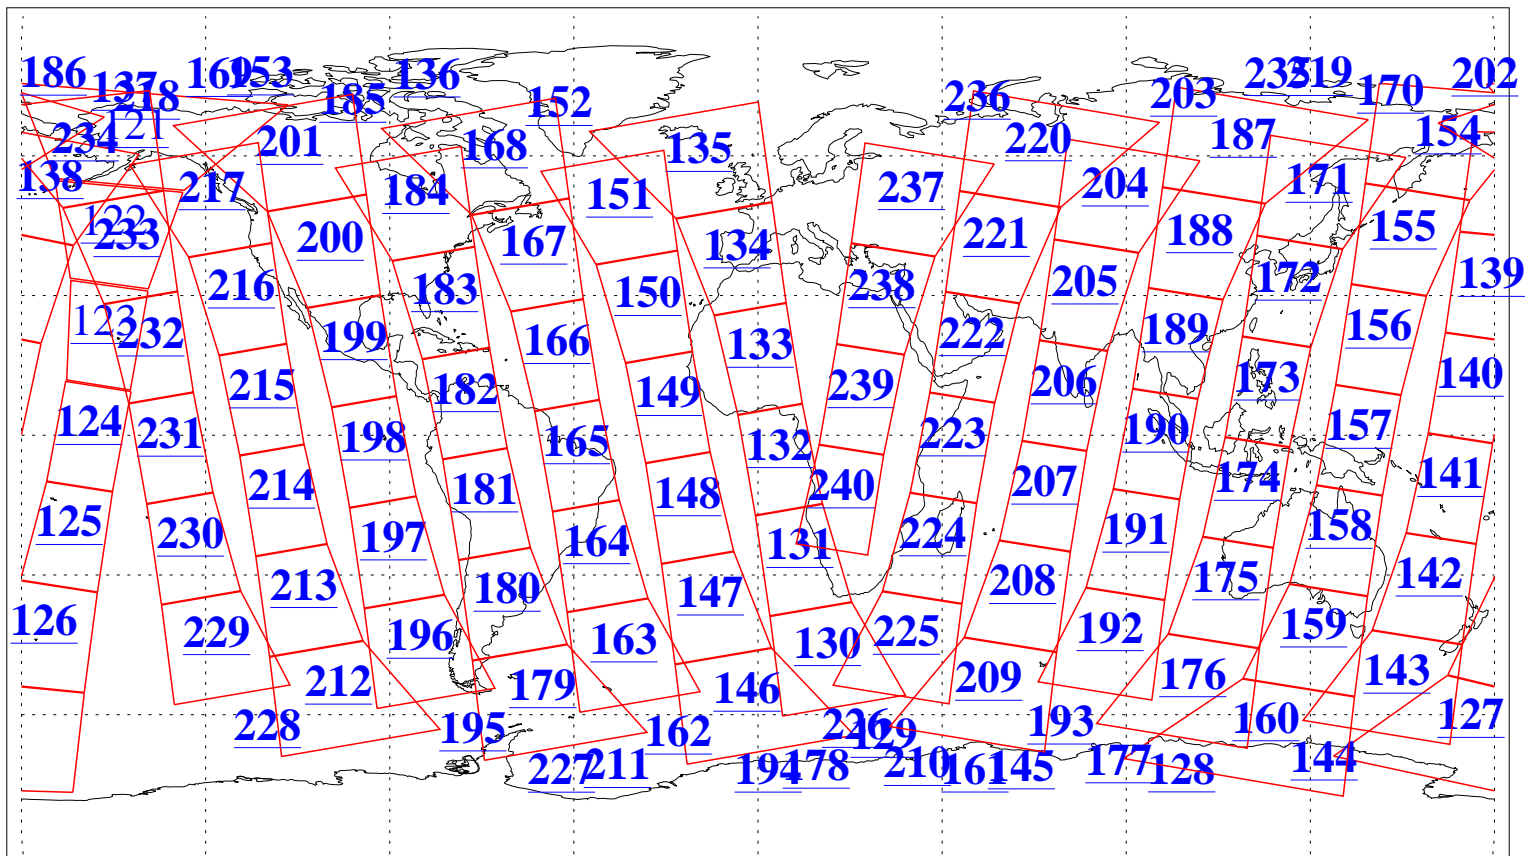

L1B Availability
AMSU Granules: 240
HSB Granules: 0
AIRS Granules: 236

1 Feb 2004
DoY 32
Aqua Day 638
Granules: 1 to 120

Granules: 121 to 240

Legend: AMSU Available, HSB Available, AIRS Available

L1B Availability
AMSU Granules: 240
HSB Granules: 0
AIRS Granules: 236

1 Feb 2004
DoY 32
Aqua Day 638

Ascending Granules

Descending Granules

Legend: AMSU Available, HSB Available, AIRS Available

L1B Availability
 AMSU Granules: 240
 HSB Granules: 0
 AIRS Granules: 236

1 Feb 2004
 DoY 32
 Aqua Day 638

Northern Hemisphere Granules

Southern Hemisphere Granules

Legend: AMSU Available, HSB Available, AIRS Available