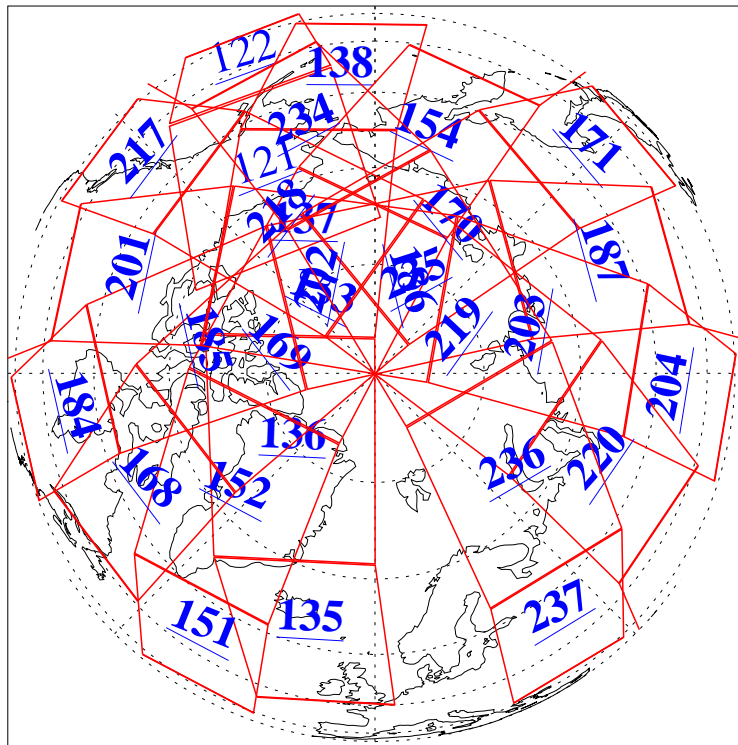

L1B Availability
AMSU Granules: 240
HSB Granules: 0
AIRS Granules: 236

1 Feb 2004
DoY 32
Aqua Day 638
Granules: 1 to 120

Granules: 121 to 240

Legend: AMSU Available, HSB Available, AIRS Available

L1B Availability
AMSU Granules: 240
HSB Granules: 0
AIRS Granules: 236

1 Feb 2004
DoY 32
Aqua Day 638

Ascending Granules

Descending Granules

Legend: AMSU Available, HSB Available, AIRS Available

L1B Availability
 AMSU Granules: 240
 HSB Granules: 0
 AIRS Granules: 236

1 Feb 2004
 DoY 32
 Aqua Day 638

Northern Hemisphere Granules

Southern Hemisphere Granules

Legend: AMSU Available, HSB Available, AIRS Available