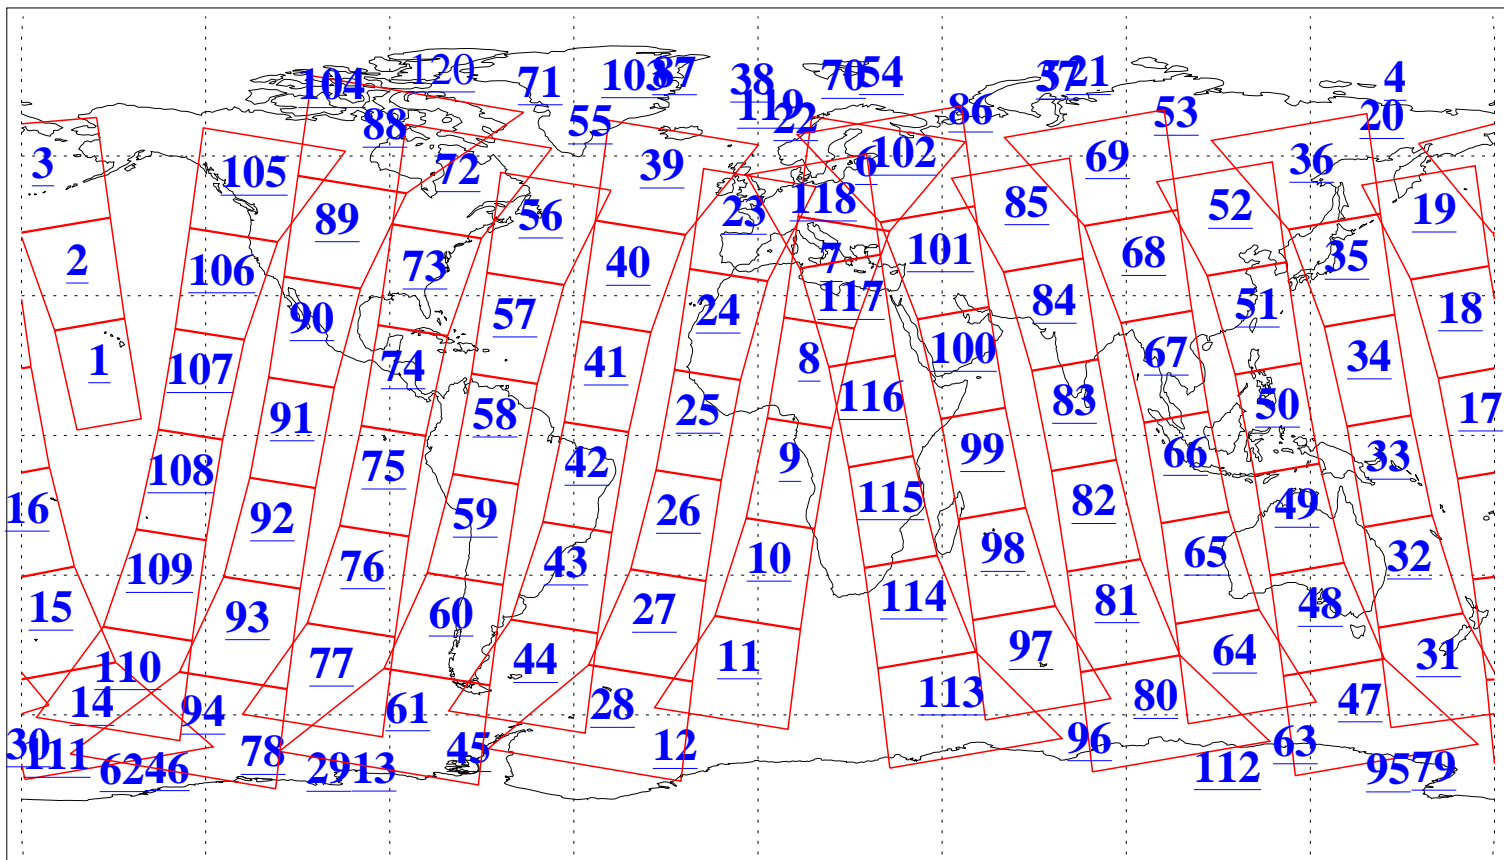

L1B Availability
AMSU Granules: 240
HSB Granules: 0
AIRS Granules: 236

1 Feb 2004
DoY 32
Aqua Day 638
Granules: 1 to 120

Granules: 121 to 240

Legend: AMSU Available, HSB Available, AIRS Available

L1B Availability
AMSU Granules: 240
HSB Granules: 0
AIRS Granules: 236

1 Feb 2004
DoY 32
Aqua Day 638

Ascending Granules

Descending Granules

Legend: AMSU Available, HSB Available, AIRS Available

L1B Availability
 AMSU Granules: 240
 HSB Granules: 0
 AIRS Granules: 236

1 Feb 2004
 DoY 32
 Aqua Day 638

Northern Hemisphere Granules

Southern Hemisphere Granules

Legend: AMSU Available, HSB Available, AIRS Available