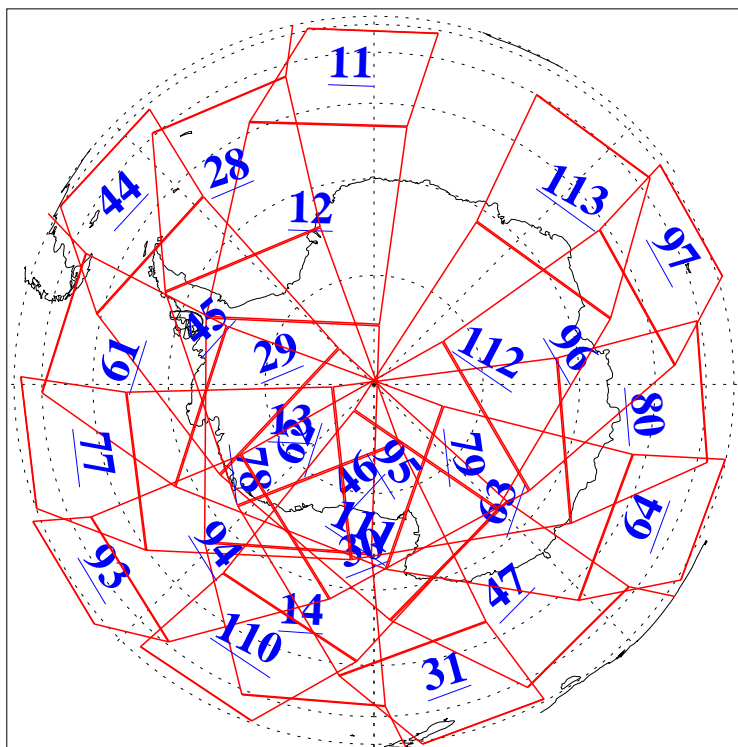

L1B Availability
AMSU Granules: 240
HSB Granules: 0
AIRS Granules: 236

1 Feb 2004
DoY 32
Aqua Day 638
Granules: 1 to 120

Granules: 121 to 240

Legend: AMSU Available, HSB Available, AIRS Available

L1B Availability
AMSU Granules: 240
HSB Granules: 0
AIRS Granules: 236

1 Feb 2004
DoY 32
Aqua Day 638

Ascending Granules

Descending Granules

Legend: AMSU Available, HSB Available, AIRS Available

L1B Availability
 AMSU Granules: 240
 HSB Granules: 0
 AIRS Granules: 236

1 Feb 2004
 DoY 32
 Aqua Day 638

Northern Hemisphere Granules

Southern Hemisphere Granules

Legend: AMSU Available, HSB Available, AIRS Available