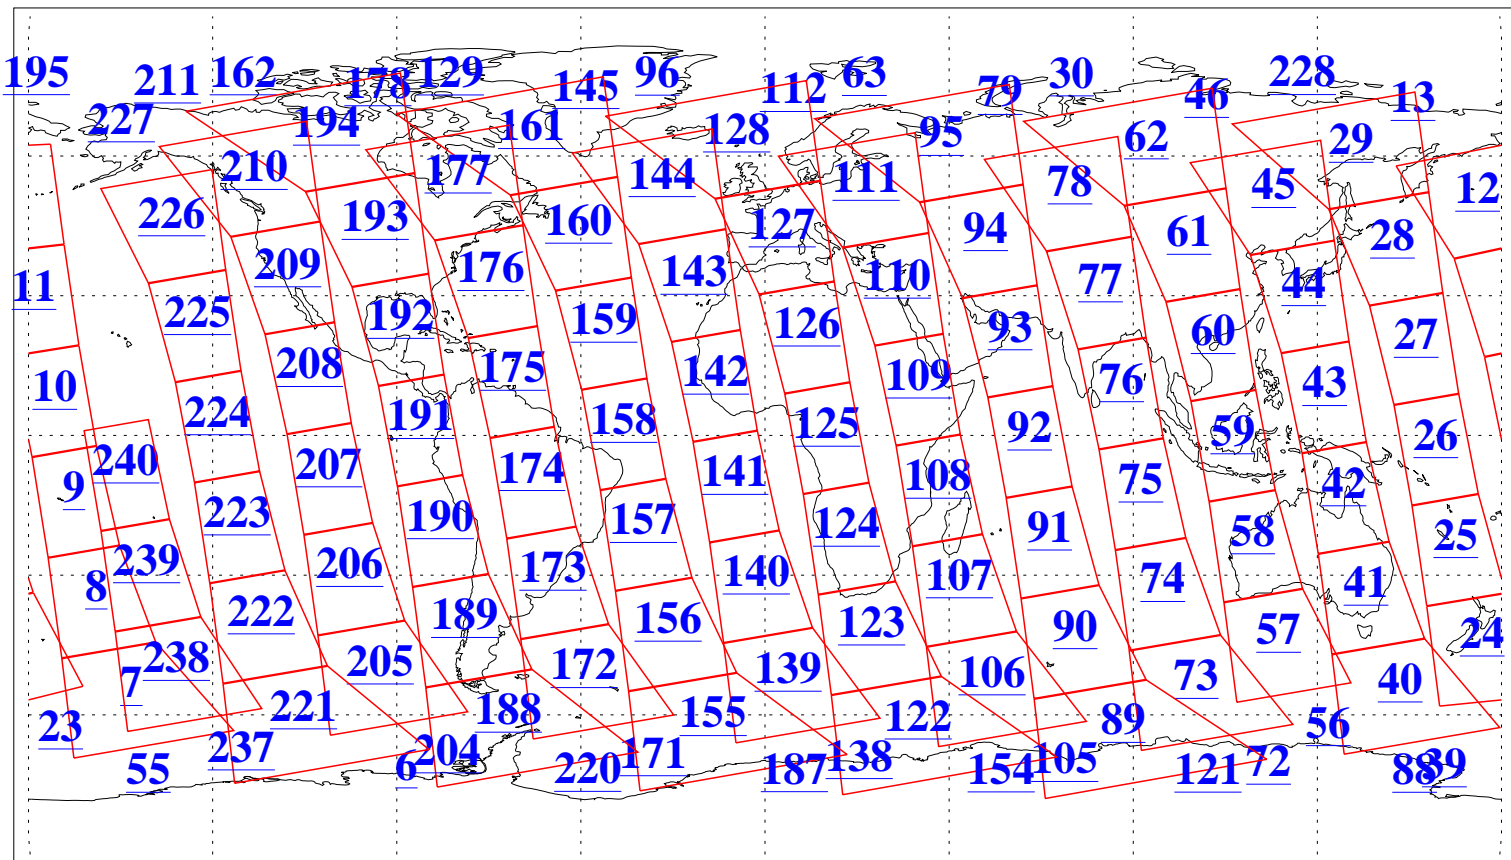

L1B Availability
AMSU Granules: 240
HSB Granules: 0
AIRS Granules: 240

31 Jan 2004
DoY 31
Aqua Day 637
Granules: 1 to 120

Granules: 121 to 240

Legend: AMSU Available, HSB Available, AIRS Available

L1B Availability
AMSU Granules: 240
HSB Granules: 0
AIRS Granules: 240

31 Jan 2004
DoY 31
Aqua Day 637

Ascending Granules

Descending Granules

Legend: AMSU Available, HSB Available, AIRS Available

L1B Availability
 AMSU Granules: 240
 HSB Granules: 0
 AIRS Granules: 240

31 Jan 2004
 DoY 31
 Aqua Day 637

Northern Hemisphere Granules

Southern Hemisphere Granules

Legend: AMSU Available, HSB Available, AIRS Available