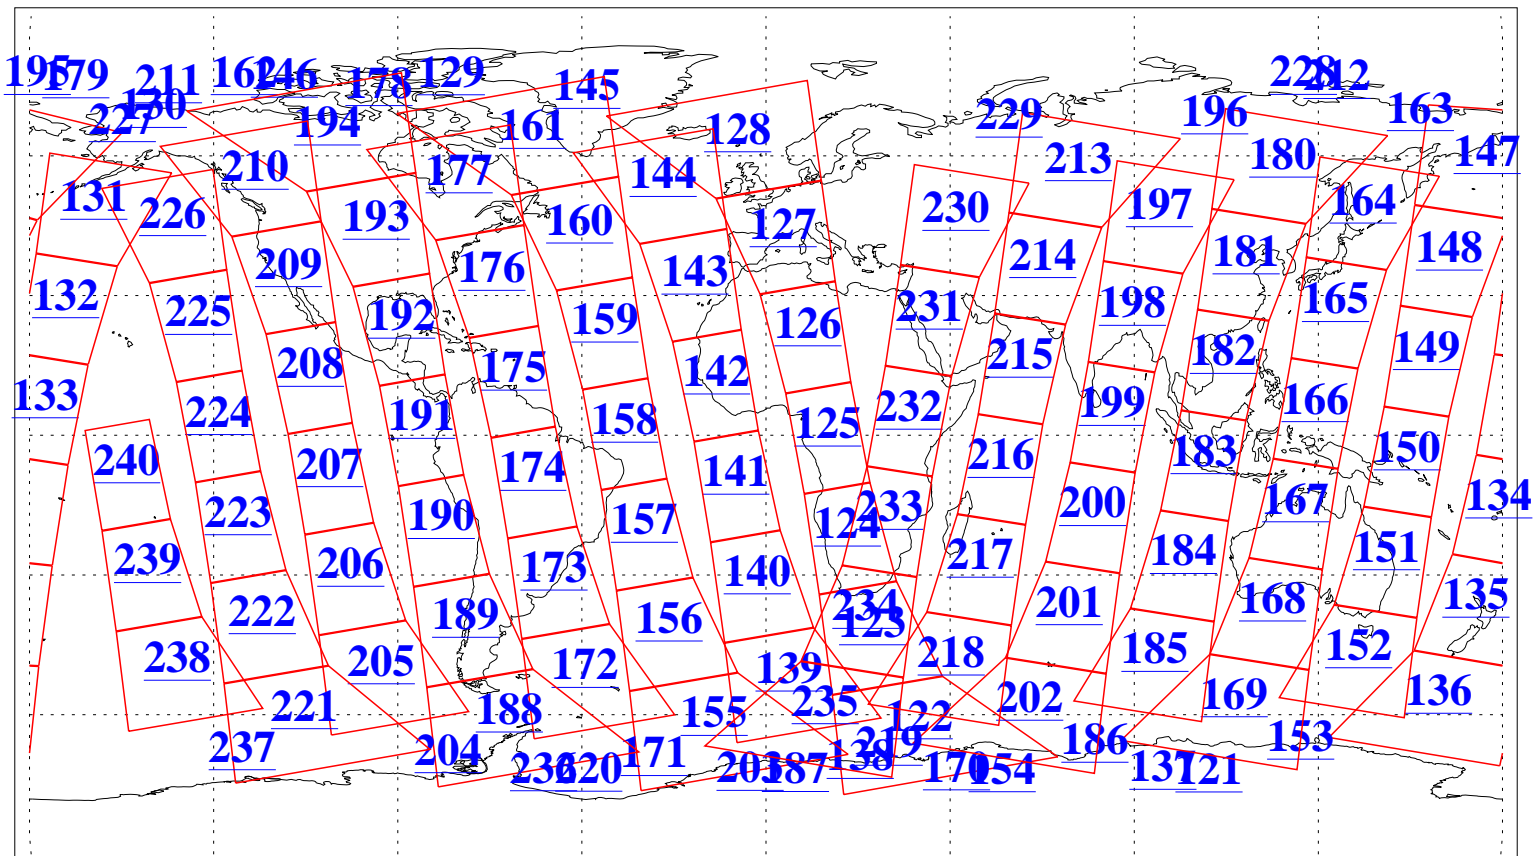

L1B Availability
AMSU Granules: 240
HSB Granules: 0
AIRS Granules: 240

31 Jan 2004
DoY 31
Aqua Day 637
Granules: 1 to 120

Granules: 121 to 240

Legend: AMSU Available, HSB Available, AIRS Available

L1B Availability
AMSU Granules: 240
HSB Granules: 0
AIRS Granules: 240

31 Jan 2004
DoY 31
Aqua Day 637

Ascending Granules

Descending Granules

Legend: AMSU Available, HSB Available, AIRS Available

L1B Availability
 AMSU Granules: 240
 HSB Granules: 0
 AIRS Granules: 240

31 Jan 2004
 DoY 31
 Aqua Day 637

Northern Hemisphere Granules

Southern Hemisphere Granules

Legend: AMSU Available, HSB Available, AIRS Available