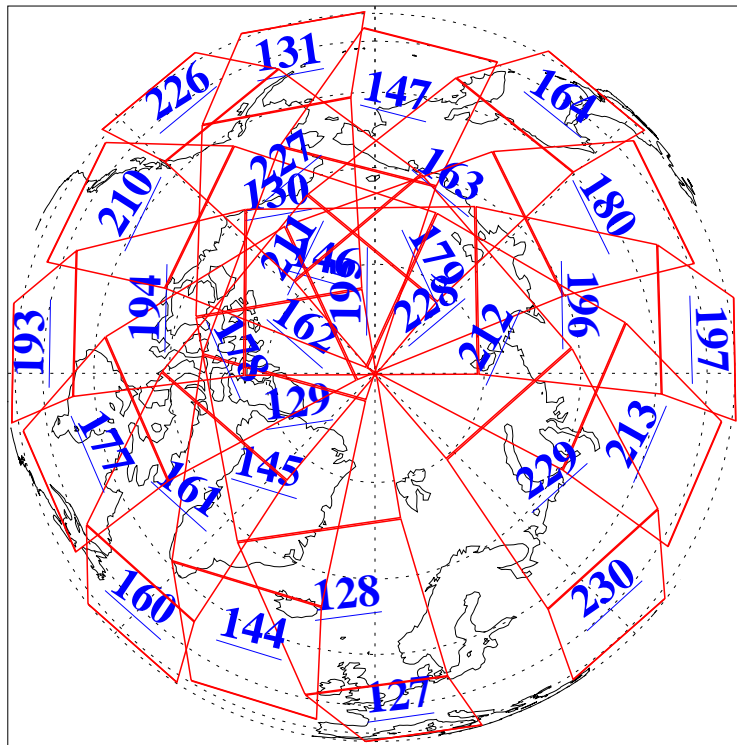

31 Jan 2004
DoY 31
Aqua Day 637

Ascending Granules

Descending Granules

Legend: AMSU Available, HSB Available, AIRS Available

L1B Availability
 AMSU Granules: 240
 HSB Granules: 0
 AIRS Granules: 240

31 Jan 2004
 DoY 31
 Aqua Day 637

Northern Hemisphere Granules

Southern Hemisphere Granules

Legend: AMSU Available, HSB Available, AIRS Available