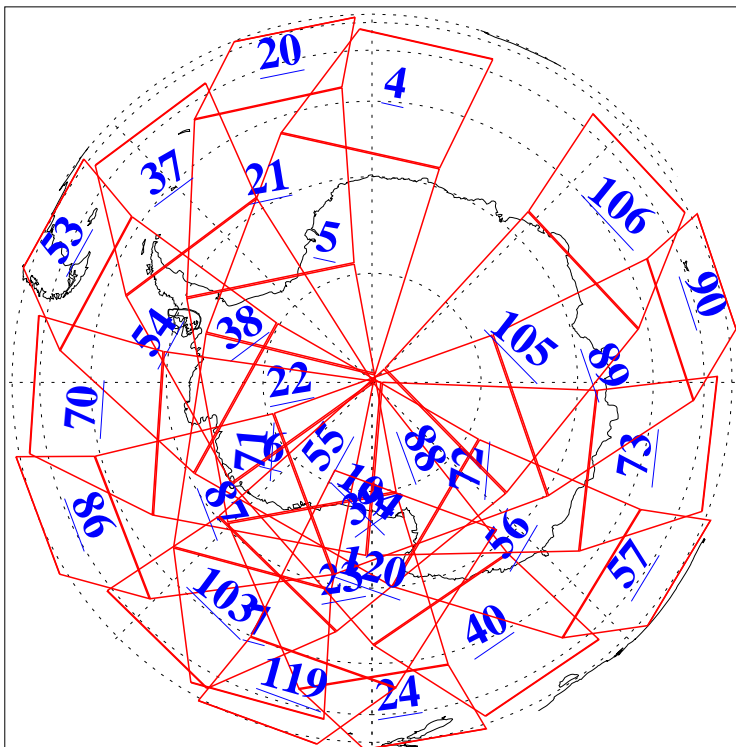

L1B Availability
AMSU Granules: 240
HSB Granules: 0
AIRS Granules: 240

31 Jan 2004
DoY 31
Aqua Day 637
Granules: 1 to 120

Granules: 121 to 240

Legend: AMSU Available, HSB Available, AIRS Available

L1B Availability
AMSU Granules: 240
HSB Granules: 0
AIRS Granules: 240

31 Jan 2004
DoY 31
Aqua Day 637

Ascending Granules

Descending Granules

Legend: AMSU Available, HSB Available, AIRS Available

L1B Availability
 AMSU Granules: 240
 HSB Granules: 0
 AIRS Granules: 240

31 Jan 2004
 DoY 31
 Aqua Day 637

Northern Hemisphere Granules

Southern Hemisphere Granules

Legend: AMSU Available, HSB Available, AIRS Available