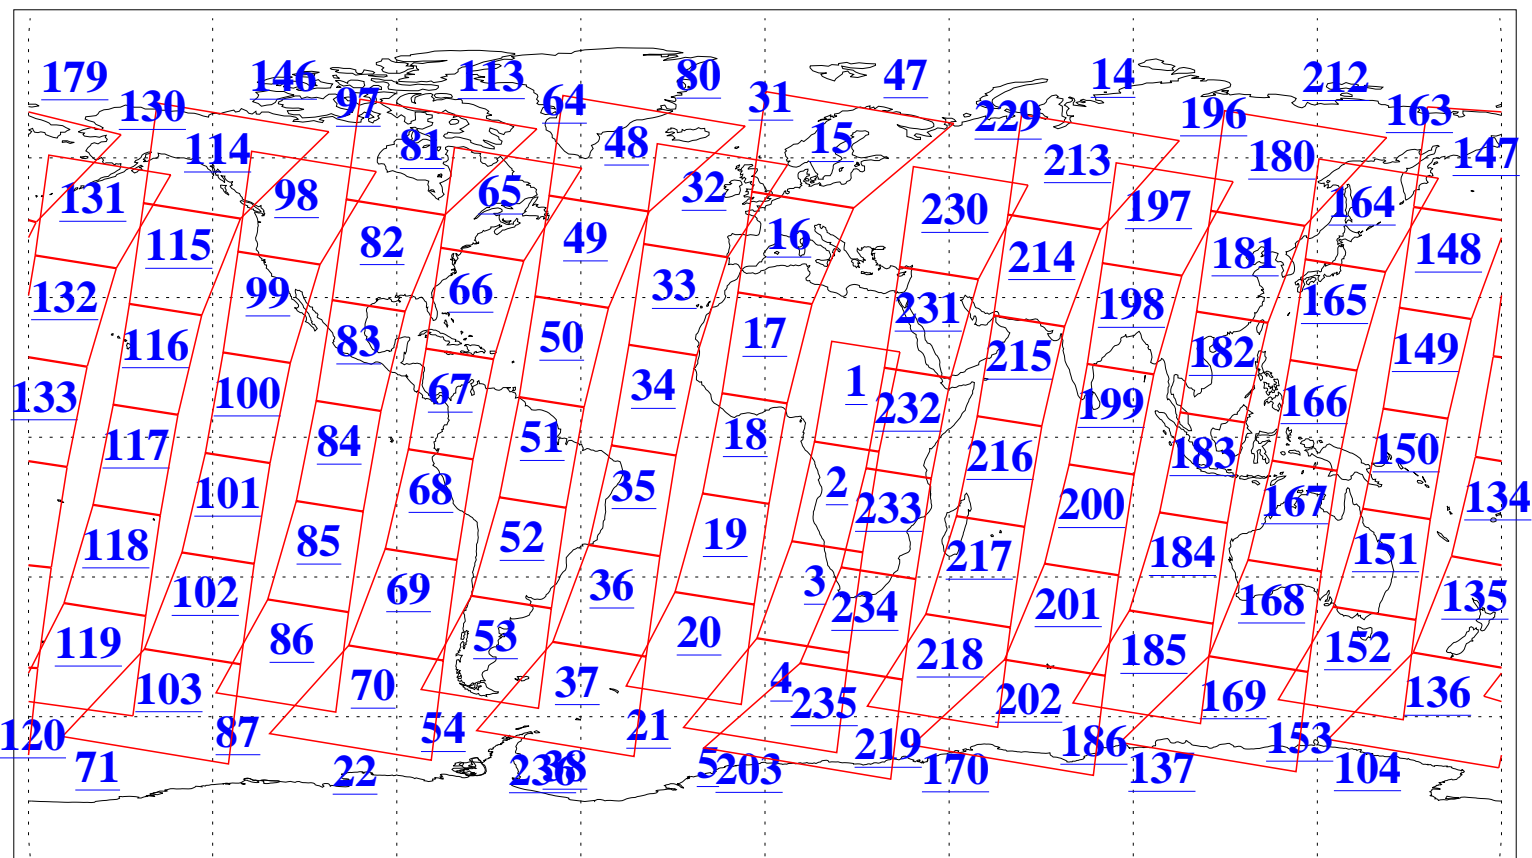

L1B Availability
AMSU Granules: 240
HSB Granules: 0
AIRS Granules: 240

31 Jan 2004
DoY 31
Aqua Day 637
Granules: 1 to 120

Granules: 121 to 240

Legend: AMSU Available, HSB Available, AIRS Available

L1B Availability
AMSU Granules: 240
HSB Granules: 0
AIRS Granules: 240

31 Jan 2004
DoY 31
Aqua Day 637

Ascending Granules

Descending Granules

Legend: AMSU Available, HSB Available, AIRS Available

L1B Availability
 AMSU Granules: 240
 HSB Granules: 0
 AIRS Granules: 240

31 Jan 2004
 DoY 31
 Aqua Day 637

Northern Hemisphere Granules

Southern Hemisphere Granules

Legend: AMSU Available, HSB Available, AIRS Available