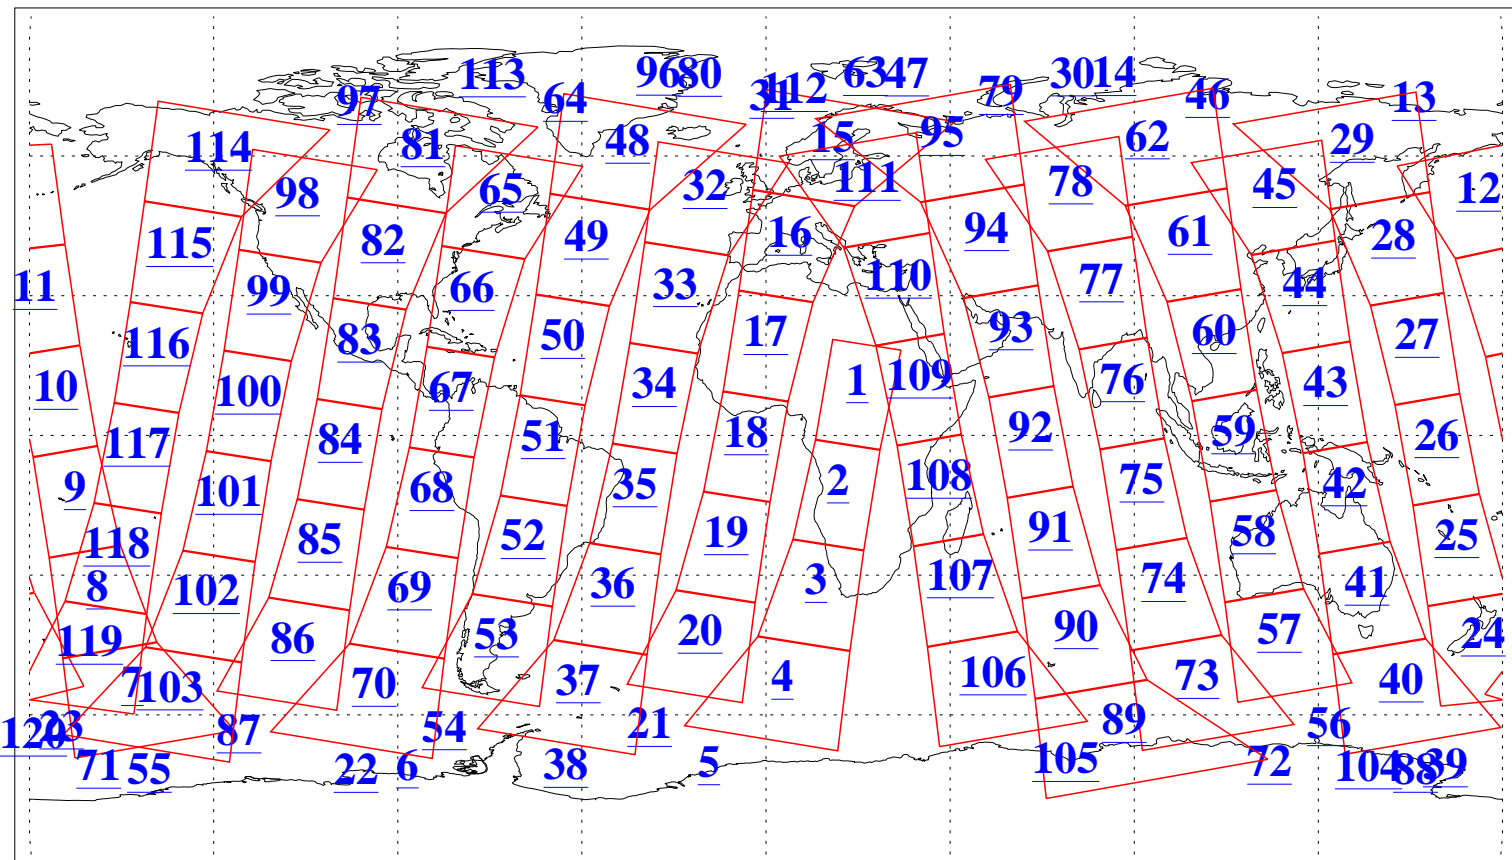

L1B Availability
AMSU Granules: 240
HSB Granules: 0
AIRS Granules: 240

31 Jan 2004
DoY 31
Aqua Day 637
Granules: 1 to 120

Granules: 121 to 240

Legend: AMSU Available, HSB Available, AIRS Available

L1B Availability
AMSU Granules: 240
HSB Granules: 0
AIRS Granules: 240

31 Jan 2004
DoY 31
Aqua Day 637

Ascending Granules

Descending Granules

Legend: AMSU Available, HSB Available, AIRS Available

L1B Availability
 AMSU Granules: 240
 HSB Granules: 0
 AIRS Granules: 240

31 Jan 2004
 DoY 31
 Aqua Day 637

Northern Hemisphere Granules

Southern Hemisphere Granules

Legend: AMSU Available, HSB Available, AIRS Available