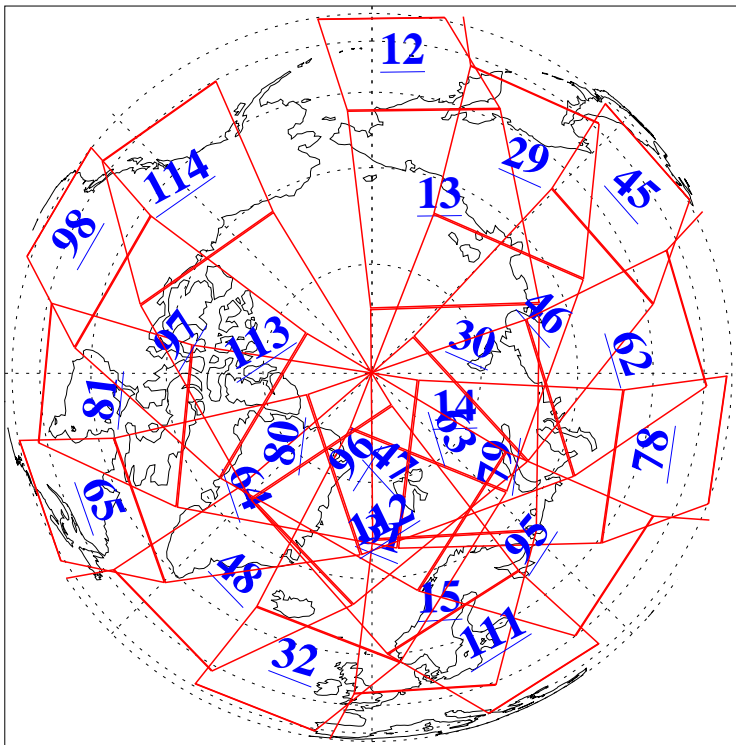

L1B Availability
AMSU Granules: 240
HSB Granules: 0
AIRS Granules: 240

31 Jan 2004
DoY 31
Aqua Day 637
Granules: 1 to 120

Granules: 121 to 240

Legend: AMSU Available, HSB Available, AIRS Available

L1B Availability
AMSU Granules: 240
HSB Granules: 0
AIRS Granules: 240

31 Jan 2004
DoY 31
Aqua Day 637

Ascending Granules

Descending Granules

Legend: AMSU Available, HSB Available, AIRS Available

L1B Availability
 AMSU Granules: 240
 HSB Granules: 0
 AIRS Granules: 240

31 Jan 2004
 DoY 31
 Aqua Day 637

Northern Hemisphere Granules

Southern Hemisphere Granules

Legend: AMSU Available, HSB Available, AIRS Available