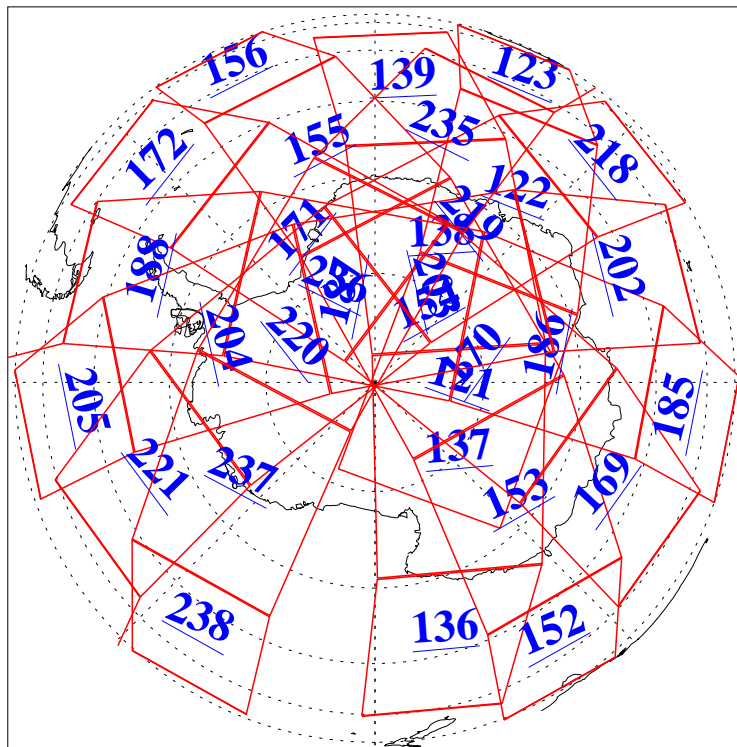

L1B Availability
AMSU Granules: 240
HSB Granules: 0
AIRS Granules: 240

31 Jan 2004
DoY 31
Aqua Day 637
Granules: 1 to 120

Granules: 121 to 240

Legend: AMSU Available, HSB Available, AIRS Available

L1B Availability
AMSU Granules: 240
HSB Granules: 0
AIRS Granules: 240

31 Jan 2004
DoY 31
Aqua Day 637

Ascending Granules

Descending Granules

Legend: AMSU Available, HSB Available, AIRS Available

L1B Availability
 AMSU Granules: 240
 HSB Granules: 0
 AIRS Granules: 240

31 Jan 2004
 DoY 31
 Aqua Day 637

Northern Hemisphere Granules

Southern Hemisphere Granules

Legend: AMSU Available, HSB Available, AIRS Available