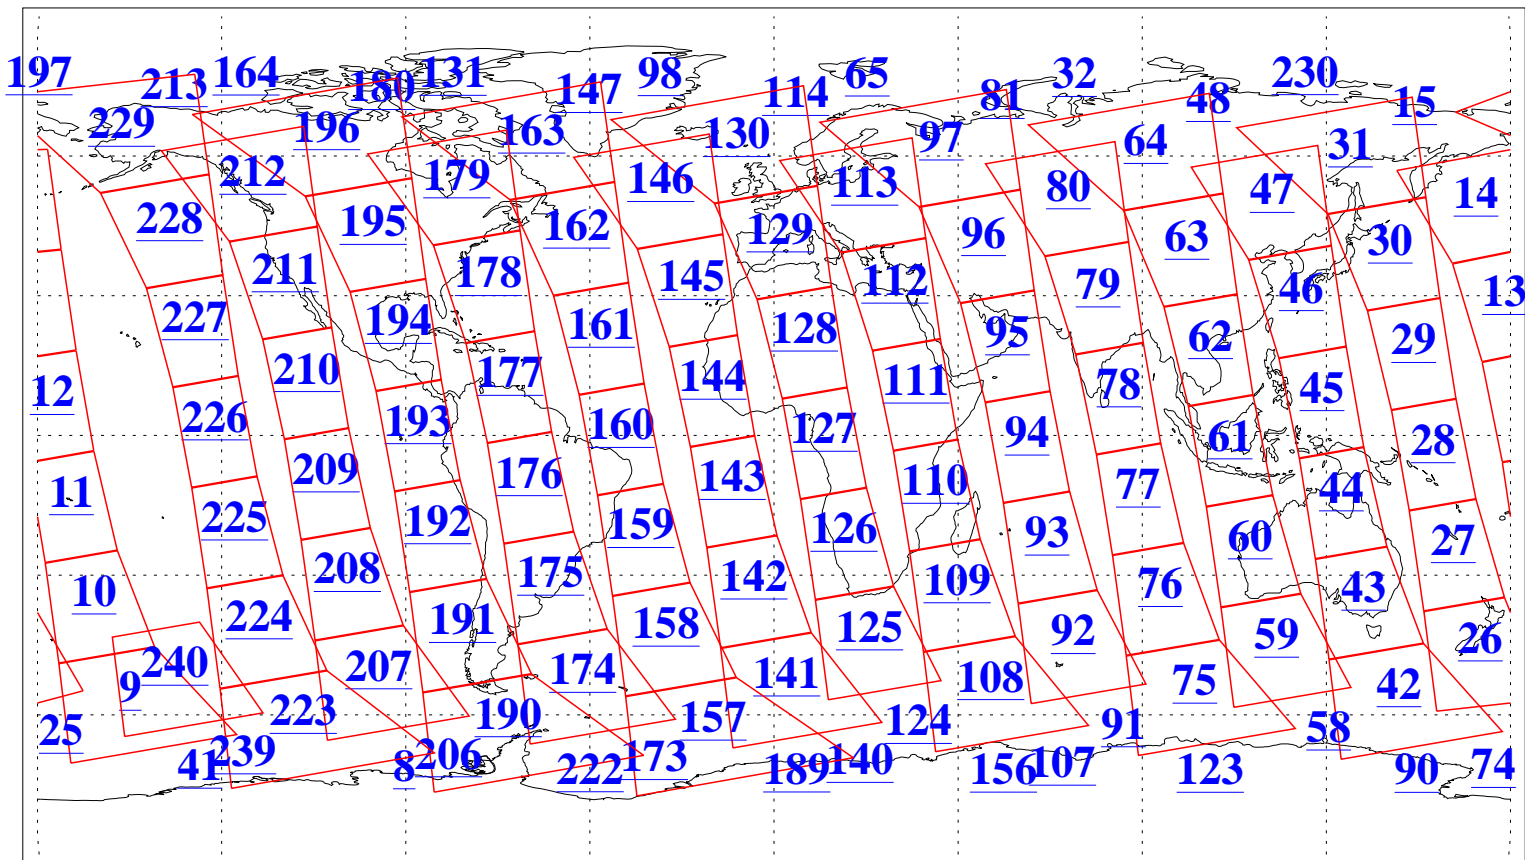

L1B Availability
AMSU Granules: 240
HSB Granules: 0
AIRS Granules: 240

29 Jan 2004
DoY 29
Aqua Day 635
Granules: 1 to 120

Granules: 121 to 240

Legend: AMSU Available, HSB Available, AIRS Available

L1B Availability
AMSU Granules: 240
HSB Granules: 0
AIRS Granules: 240

29 Jan 2004
DoY 29
Aqua Day 635
Ascending Granules

Descending Granules

Legend: AMSU Available, HSB Available, AIRS Available

L1B Availability
 AMSU Granules: 240
 HSB Granules: 0
 AIRS Granules: 240

29 Jan 2004
 DoY 29
 Aqua Day 635

Northern Hemisphere Granules

Southern Hemisphere Granules

Legend: AMSU Available, HSB Available, AIRS Available