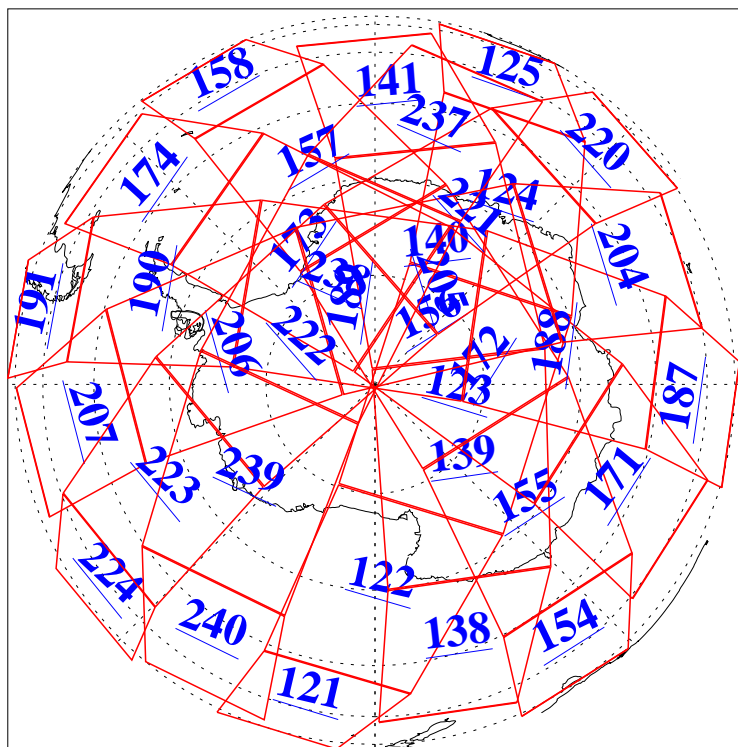

L1B Availability
AMSU Granules: 240
HSB Granules: 0
AIRS Granules: 240

29 Jan 2004
DoY 29
Aqua Day 635
Granules: 1 to 120

Granules: 121 to 240

Legend: AMSU Available, HSB Available, AIRS Available

L1B Availability
AMSU Granules: 240
HSB Granules: 0
AIRS Granules: 240

29 Jan 2004
DoY 29
Aqua Day 635
Ascending Granules

Descending Granules

Legend: AMSU Available, HSB Available, AIRS Available

L1B Availability
 AMSU Granules: 240
 HSB Granules: 0
 AIRS Granules: 240

29 Jan 2004
 DoY 29
 Aqua Day 635

Northern Hemisphere Granules

Southern Hemisphere Granules

Legend: AMSU Available, HSB Available, AIRS Available