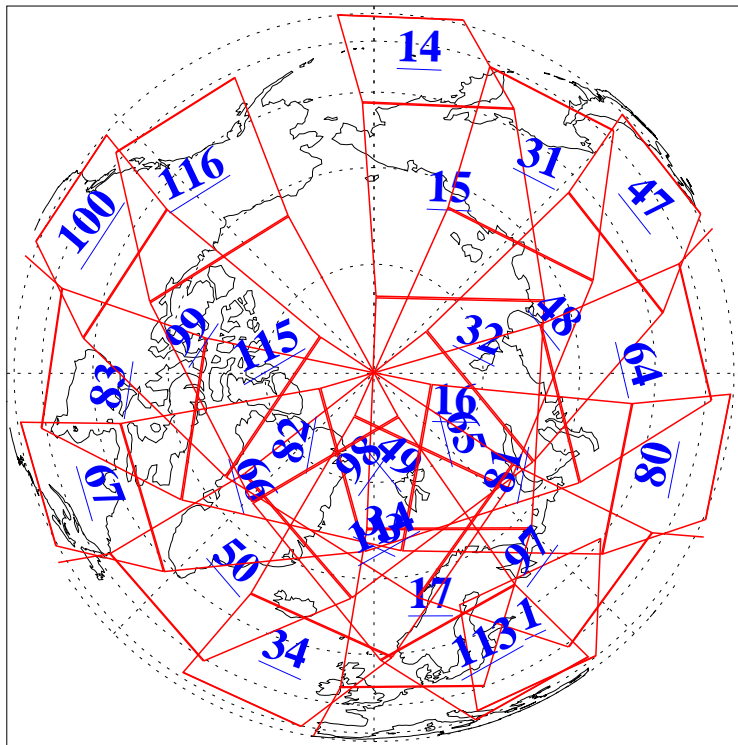

L1B Availability
AMSU Granules: 240
HSB Granules: 0
AIRS Granules: 240

29 Jan 2004
DoY 29
Aqua Day 635
Granules: 1 to 120

Granules: 121 to 240

Legend: AMSU Available, HSB Available, AIRS Available

L1B Availability
AMSU Granules: 240
HSB Granules: 0
AIRS Granules: 240

29 Jan 2004
DoY 29
Aqua Day 635
Ascending Granules

Descending Granules

Legend: AMSU Available, HSB Available, AIRS Available

L1B Availability
 AMSU Granules: 240
 HSB Granules: 0
 AIRS Granules: 240

29 Jan 2004
 DoY 29
 Aqua Day 635

Northern Hemisphere Granules

Southern Hemisphere Granules

Legend: AMSU Available, HSB Available, AIRS Available