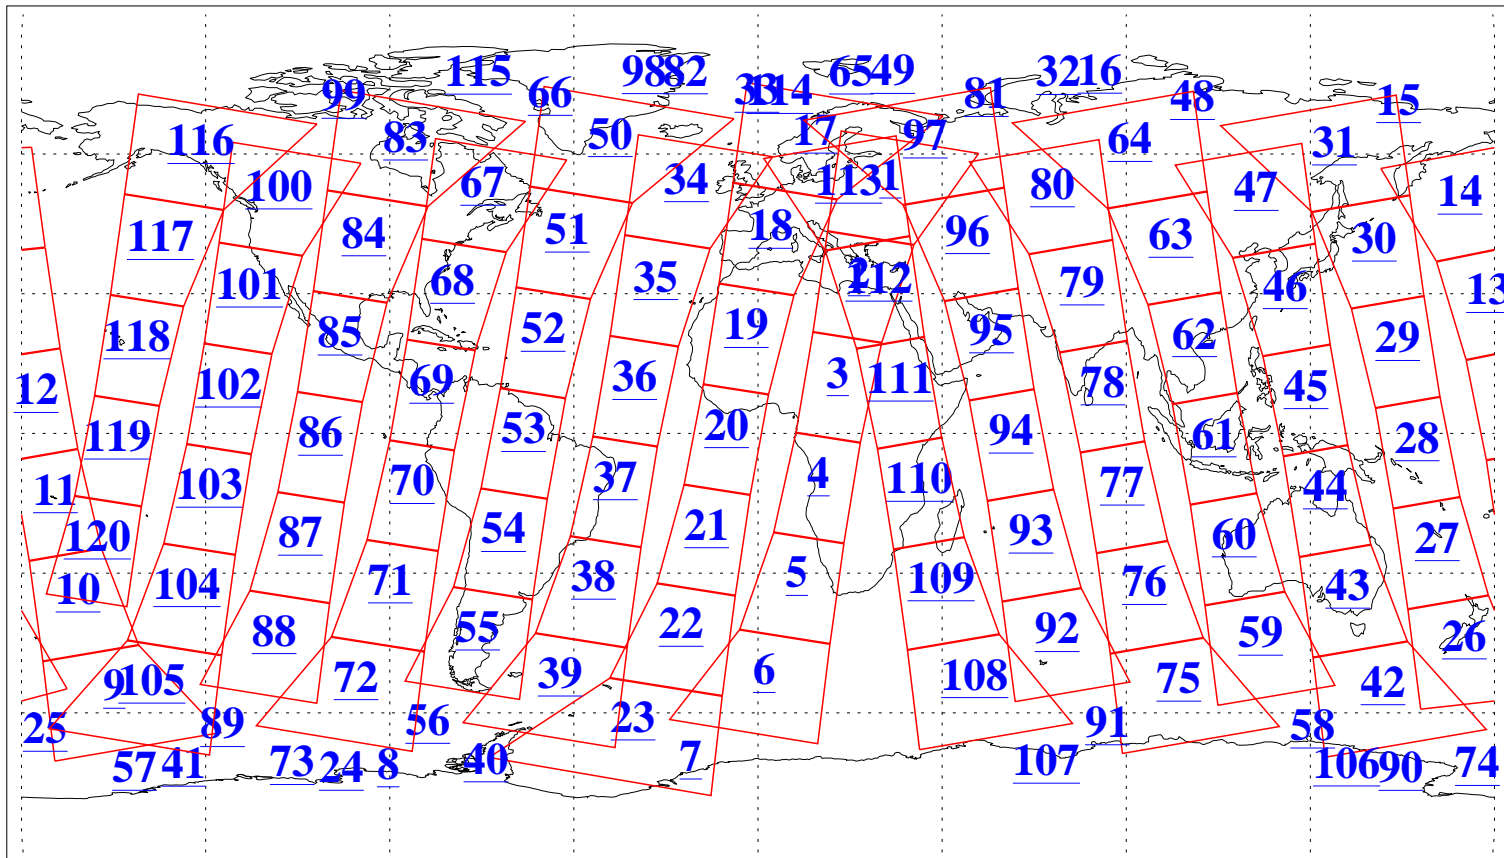

L1B Availability
AMSU Granules: 240
HSB Granules: 0
AIRS Granules: 240

29 Jan 2004
DoY 29
Aqua Day 635
Granules: 1 to 120

Granules: 121 to 240

Legend: AMSU Available, HSB Available, AIRS Available

L1B Availability
AMSU Granules: 240
HSB Granules: 0
AIRS Granules: 240

29 Jan 2004
DoY 29
Aqua Day 635
Ascending Granules

Descending Granules

Legend: AMSU Available, HSB Available, AIRS Available

L1B Availability
 AMSU Granules: 240
 HSB Granules: 0
 AIRS Granules: 240

29 Jan 2004
 DoY 29
 Aqua Day 635

Northern Hemisphere Granules

Southern Hemisphere Granules

Legend: AMSU Available, HSB Available, AIRS Available