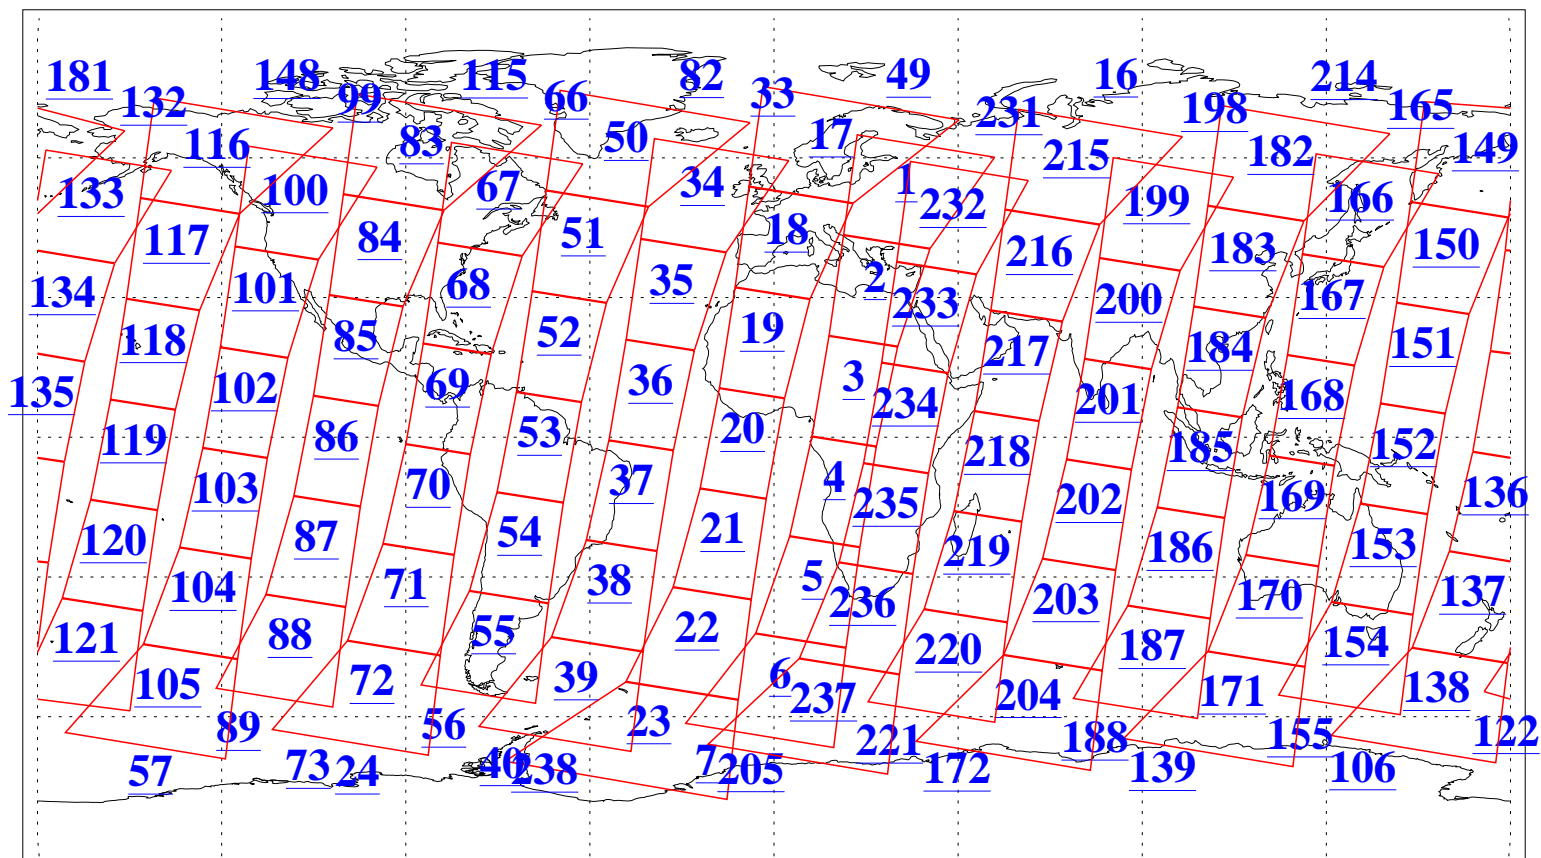

L1B Availability
AMSU Granules: 240
HSB Granules: 0
AIRS Granules: 240

29 Jan 2004
DoY 29
Aqua Day 635
Granules: 1 to 120

Granules: 121 to 240

Legend: AMSU Available, HSB Available, AIRS Available

L1B Availability
AMSU Granules: 240
HSB Granules: 0
AIRS Granules: 240

29 Jan 2004
DoY 29
Aqua Day 635
Ascending Granules

Descending Granules

Legend: AMSU Available, HSB Available, AIRS Available

L1B Availability
 AMSU Granules: 240
 HSB Granules: 0
 AIRS Granules: 240

29 Jan 2004
 DoY 29
 Aqua Day 635

Northern Hemisphere Granules

Southern Hemisphere Granules

Legend: AMSU Available, HSB Available, AIRS Available