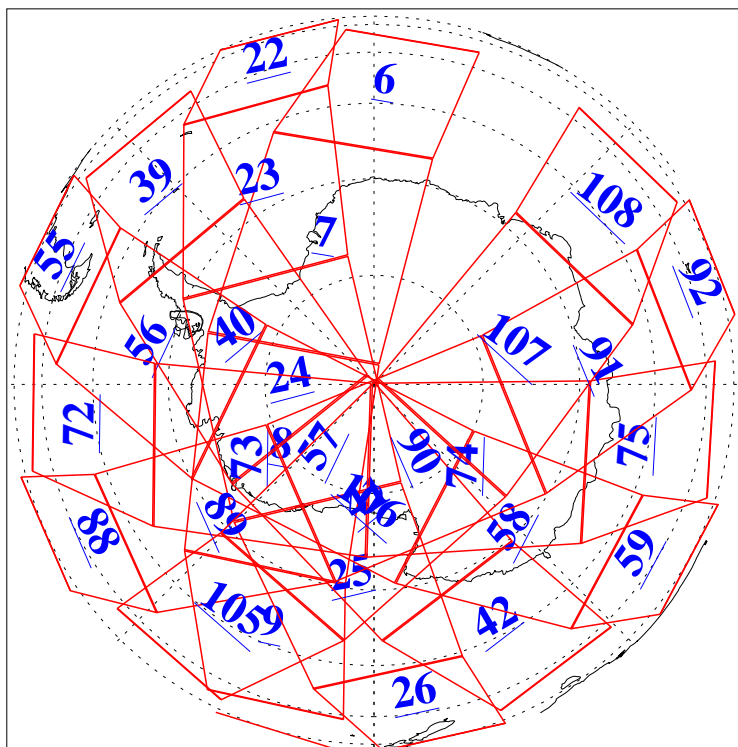

L1B Availability
AMSU Granules: 240
HSB Granules: 0
AIRS Granules: 240

29 Jan 2004
DoY 29
Aqua Day 635
Granules: 1 to 120

Granules: 121 to 240

Legend: AMSU Available, HSB Available, AIRS Available

L1B Availability
AMSU Granules: 240
HSB Granules: 0
AIRS Granules: 240

29 Jan 2004
DoY 29
Aqua Day 635
Ascending Granules

Descending Granules

Legend: AMSU Available, HSB Available, AIRS Available

L1B Availability
 AMSU Granules: 240
 HSB Granules: 0
 AIRS Granules: 240

29 Jan 2004
 DoY 29
 Aqua Day 635

Northern Hemisphere Granules

Southern Hemisphere Granules

Legend: AMSU Available, HSB Available, AIRS Available