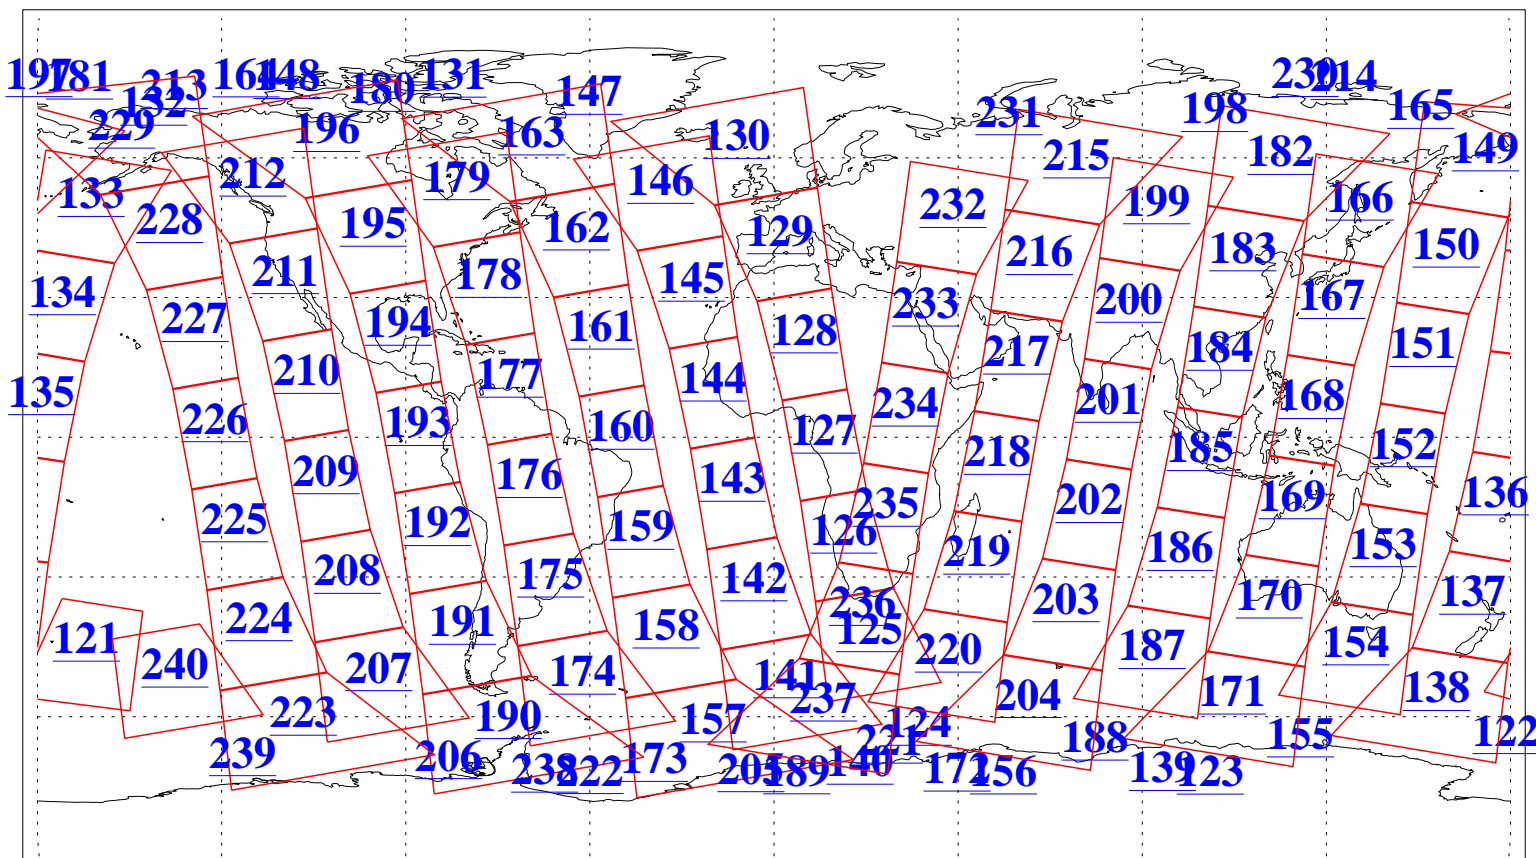

L1B Availability
AMSU Granules: 240
HSB Granules: 0
AIRS Granules: 240

29 Jan 2004
DoY 29
Aqua Day 635
Granules: 1 to 120

Granules: 121 to 240

Legend: AMSU Available, HSB Available, AIRS Available

L1B Availability
AMSU Granules: 240
HSB Granules: 0
AIRS Granules: 240

29 Jan 2004
DoY 29
Aqua Day 635
Ascending Granules

Descending Granules

Legend: AMSU Available, HSB Available, AIRS Available

L1B Availability
 AMSU Granules: 240
 HSB Granules: 0
 AIRS Granules: 240

29 Jan 2004
 DoY 29
 Aqua Day 635

Northern Hemisphere Granules

Southern Hemisphere Granules

Legend: AMSU Available, HSB Available, AIRS Available