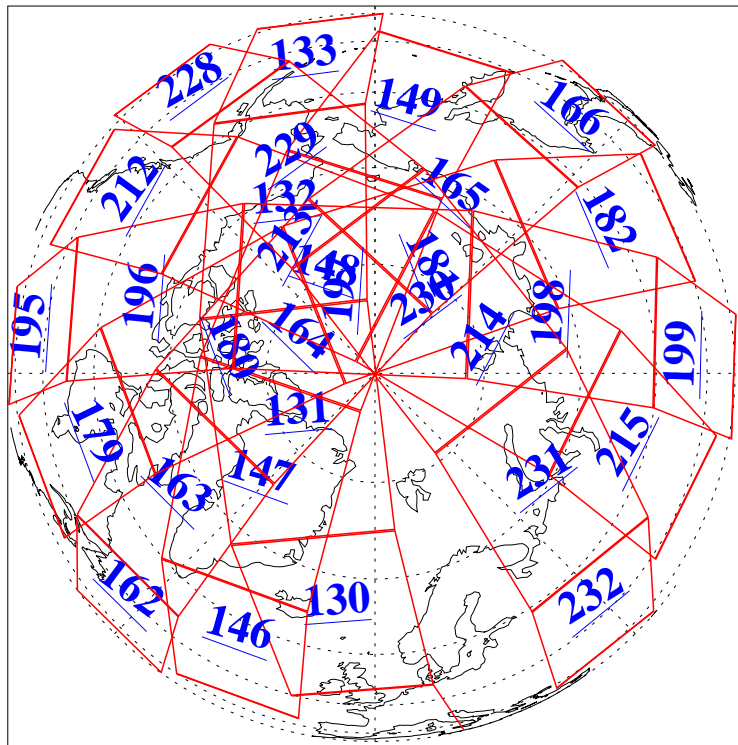

L1B Availability
AMSU Granules: 240
HSB Granules: 0
AIRS Granules: 240

29 Jan 2004
DoY 29
Aqua Day 635
Granules: 1 to 120

Granules: 121 to 240

Legend: AMSU Available, HSB Available, AIRS Available

L1B Availability
AMSU Granules: 240
HSB Granules: 0
AIRS Granules: 240

29 Jan 2004
DoY 29
Aqua Day 635
Ascending Granules

Descending Granules

Legend: AMSU Available, HSB Available, AIRS Available

L1B Availability
 AMSU Granules: 240
 HSB Granules: 0
 AIRS Granules: 240

29 Jan 2004
 DoY 29
 Aqua Day 635

Northern Hemisphere Granules

Southern Hemisphere Granules

Legend: AMSU Available, HSB Available, AIRS Available