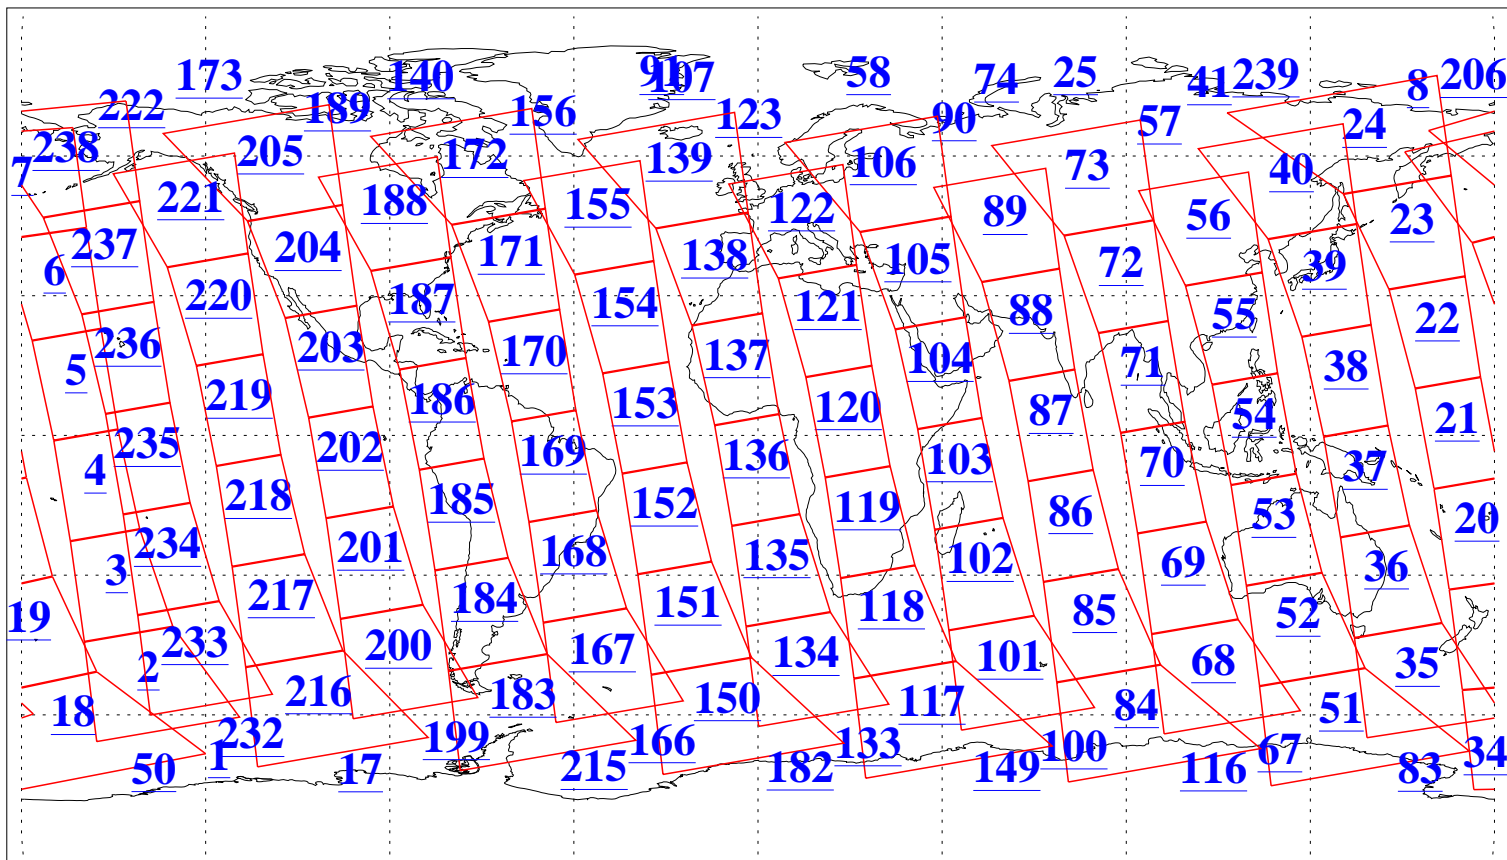

L1B Availability
AMSU Granules: 240
HSB Granules: 0
AIRS Granules: 240

28 Jan 2004
DoY 28
Aqua Day 634
Granules: 1 to 120

Granules: 121 to 240

Legend: AMSU Available, HSB Available, AIRS Available

L1B Availability
AMSU Granules: 240
HSB Granules: 0
AIRS Granules: 240

28 Jan 2004
DoY 28
Aqua Day 634

Ascending Granules

Descending Granules

Legend: AMSU Available, HSB Available, AIRS Available

L1B Availability
 AMSU Granules: 240
 HSB Granules: 0
 AIRS Granules: 240

28 Jan 2004
 DoY 28
 Aqua Day 634

Northern Hemisphere Granules

Southern Hemisphere Granules

Legend: AMSU Available, HSB Available, AIRS Available