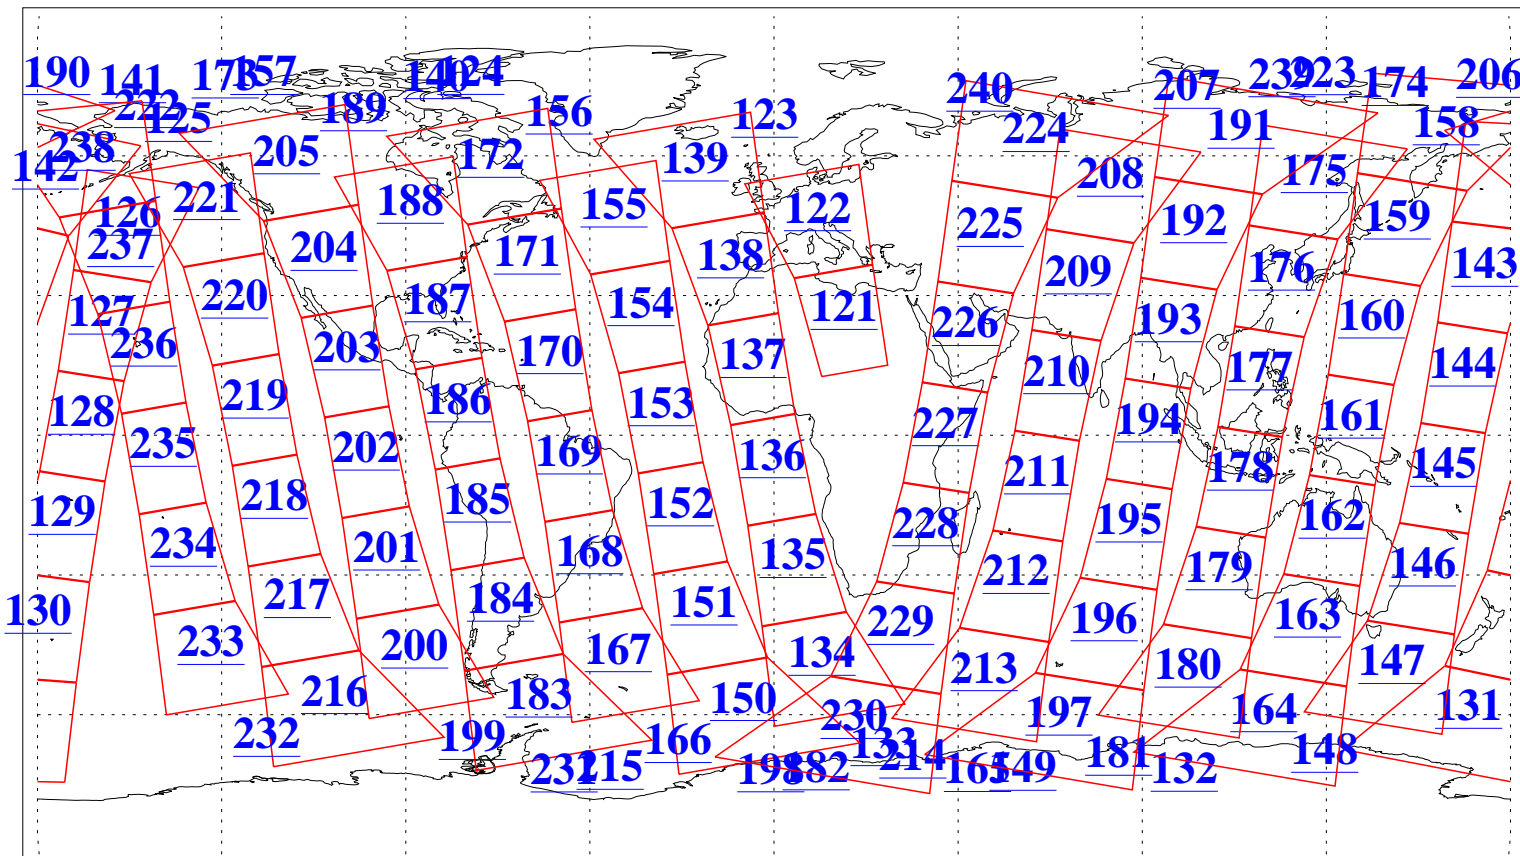

L1B Availability
AMSU Granules: 240
HSB Granules: 0
AIRS Granules: 240

28 Jan 2004
DoY 28
Aqua Day 634
Granules: 1 to 120

Granules: 121 to 240

Legend: AMSU Available, HSB Available, AIRS Available

L1B Availability
AMSU Granules: 240
HSB Granules: 0
AIRS Granules: 240

28 Jan 2004
DoY 28
Aqua Day 634

Ascending Granules

Descending Granules

Legend: AMSU Available, HSB Available, AIRS Available

L1B Availability
 AMSU Granules: 240
 HSB Granules: 0
 AIRS Granules: 240

28 Jan 2004
 DoY 28
 Aqua Day 634

Northern Hemisphere Granules

Southern Hemisphere Granules

Legend: AMSU Available, HSB Available, AIRS Available