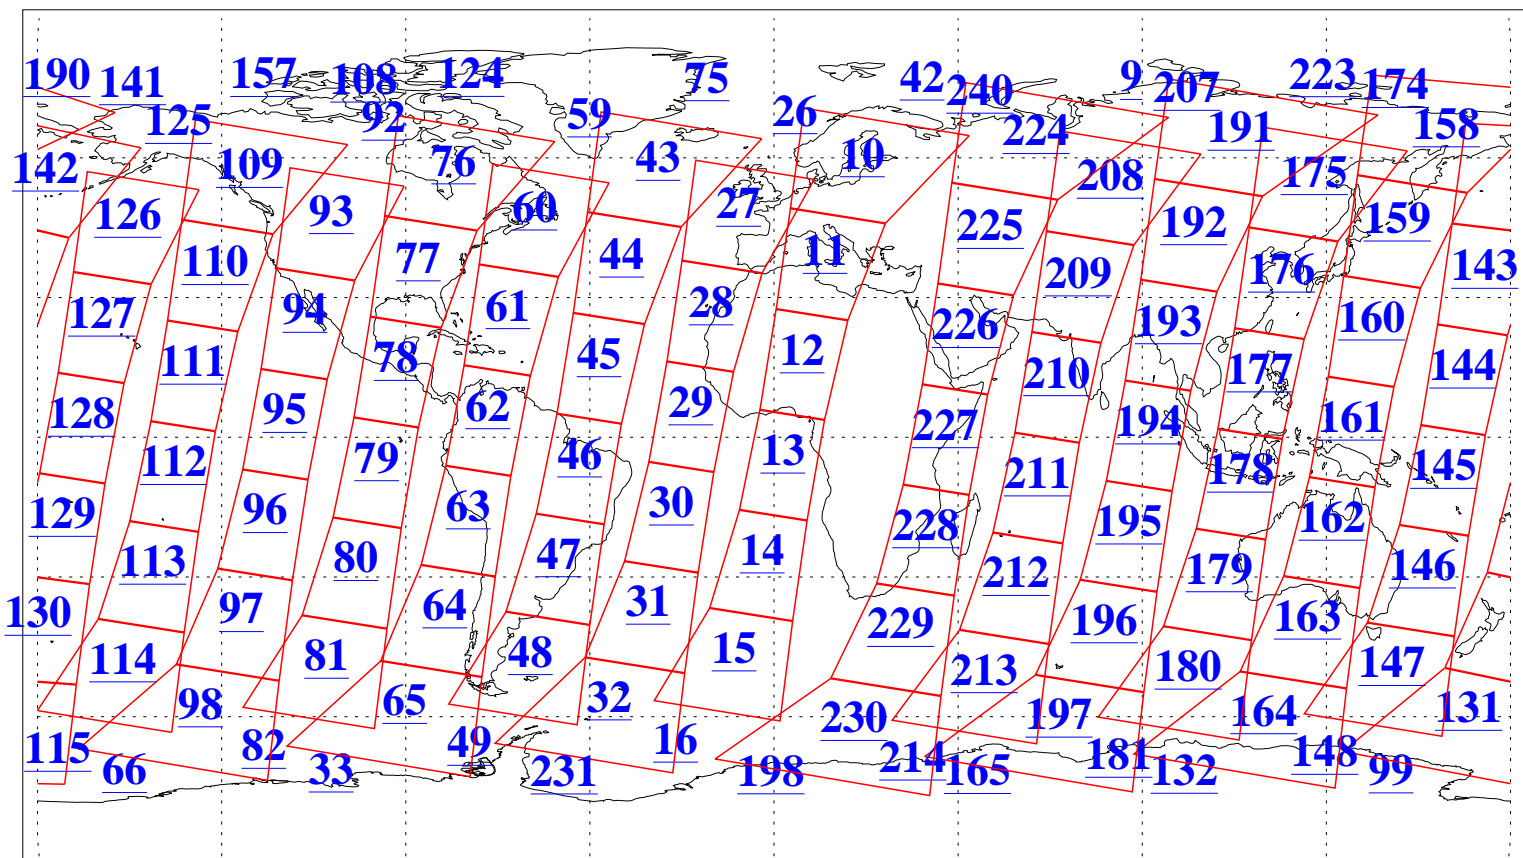

L1B Availability
AMSU Granules: 240
HSB Granules: 0
AIRS Granules: 240

28 Jan 2004
DoY 28
Aqua Day 634
Granules: 1 to 120

Granules: 121 to 240

Legend: AMSU Available, HSB Available, AIRS Available

L1B Availability
AMSU Granules: 240
HSB Granules: 0
AIRS Granules: 240

28 Jan 2004
DoY 28
Aqua Day 634

Ascending Granules

Descending Granules

Legend: AMSU Available, HSB Available, AIRS Available

L1B Availability
 AMSU Granules: 240
 HSB Granules: 0
 AIRS Granules: 240

28 Jan 2004
 DoY 28
 Aqua Day 634

Northern Hemisphere Granules

Southern Hemisphere Granules

Legend: AMSU Available, HSB Available, AIRS Available