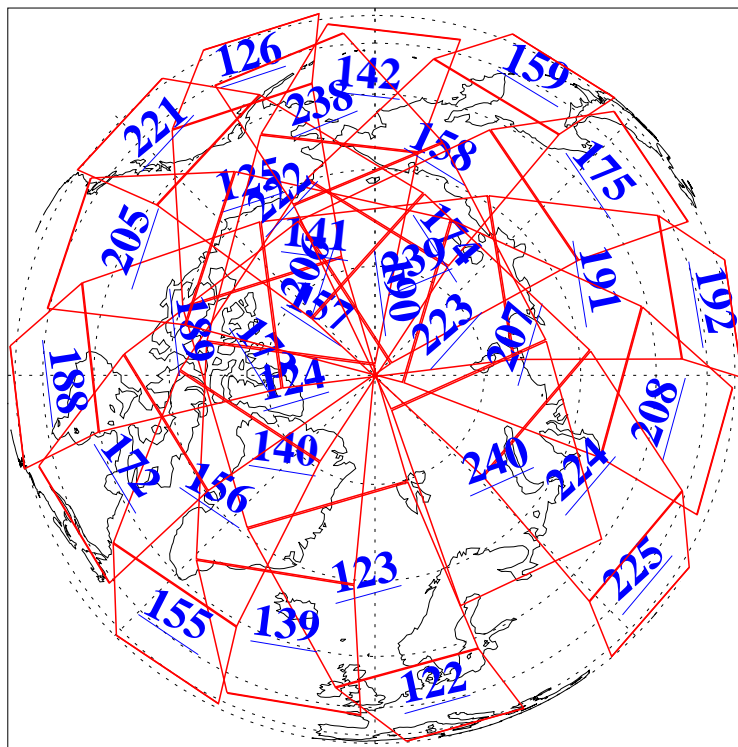

L1B Availability
AMSU Granules: 240
HSB Granules: 0
AIRS Granules: 240

28 Jan 2004
DoY 28
Aqua Day 634
Granules: 1 to 120

Granules: 121 to 240

Legend: AMSU Available, HSB Available, AIRS Available

L1B Availability
AMSU Granules: 240
HSB Granules: 0
AIRS Granules: 240

28 Jan 2004
DoY 28
Aqua Day 634

Ascending Granules

Descending Granules

Legend: AMSU Available, HSB Available, AIRS Available

L1B Availability
 AMSU Granules: 240
 HSB Granules: 0
 AIRS Granules: 240

28 Jan 2004
 DoY 28
 Aqua Day 634

Northern Hemisphere Granules

Southern Hemisphere Granules

Legend: AMSU Available, HSB Available, AIRS Available