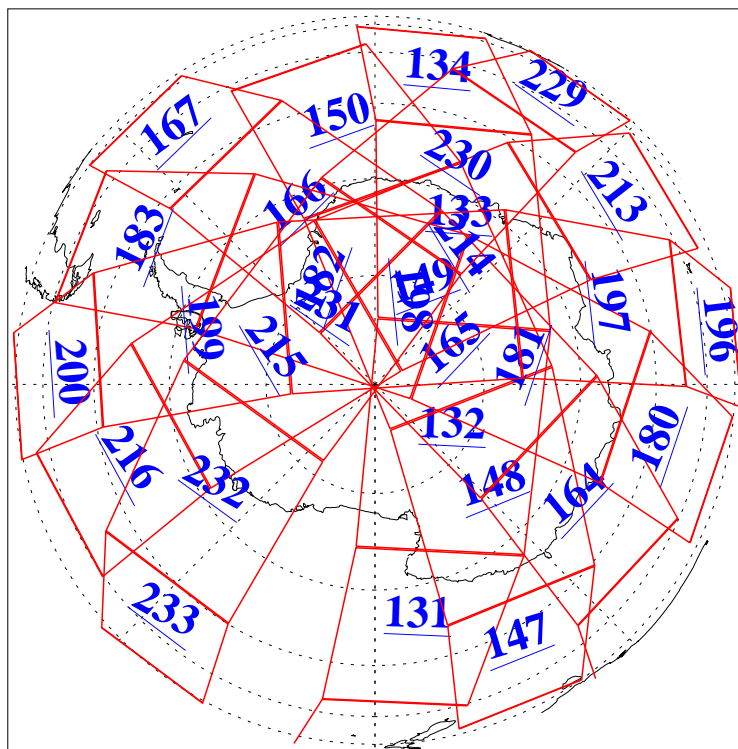

L1B Availability
AMSU Granules: 240
HSB Granules: 0
AIRS Granules: 240

28 Jan 2004
DoY 28
Aqua Day 634
Granules: 1 to 120

Granules: 121 to 240

Legend: AMSU Available, HSB Available, AIRS Available

L1B Availability
AMSU Granules: 240
HSB Granules: 0
AIRS Granules: 240

28 Jan 2004
DoY 28
Aqua Day 634

Ascending Granules

Descending Granules

Legend: AMSU Available, HSB Available, AIRS Available

L1B Availability
 AMSU Granules: 240
 HSB Granules: 0
 AIRS Granules: 240

28 Jan 2004
 DoY 28
 Aqua Day 634

Northern Hemisphere Granules

Southern Hemisphere Granules

Legend: AMSU Available, HSB Available, AIRS Available