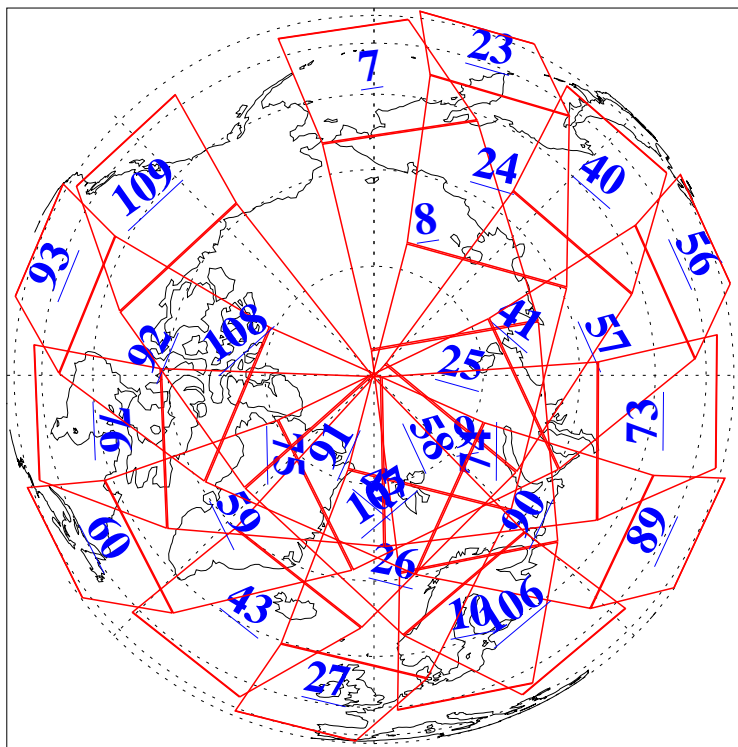

L1B Availability
AMSU Granules: 240
HSB Granules: 0
AIRS Granules: 240

28 Jan 2004
DoY 28
Aqua Day 634
Granules: 1 to 120

Granules: 121 to 240

Legend: AMSU Available, HSB Available, AIRS Available

L1B Availability
AMSU Granules: 240
HSB Granules: 0
AIRS Granules: 240

28 Jan 2004
DoY 28
Aqua Day 634

Ascending Granules

Descending Granules

Legend: AMSU Available, HSB Available, AIRS Available

L1B Availability
 AMSU Granules: 240
 HSB Granules: 0
 AIRS Granules: 240

28 Jan 2004
 DoY 28
 Aqua Day 634

Northern Hemisphere Granules

Southern Hemisphere Granules

Legend: AMSU Available, HSB Available, AIRS Available