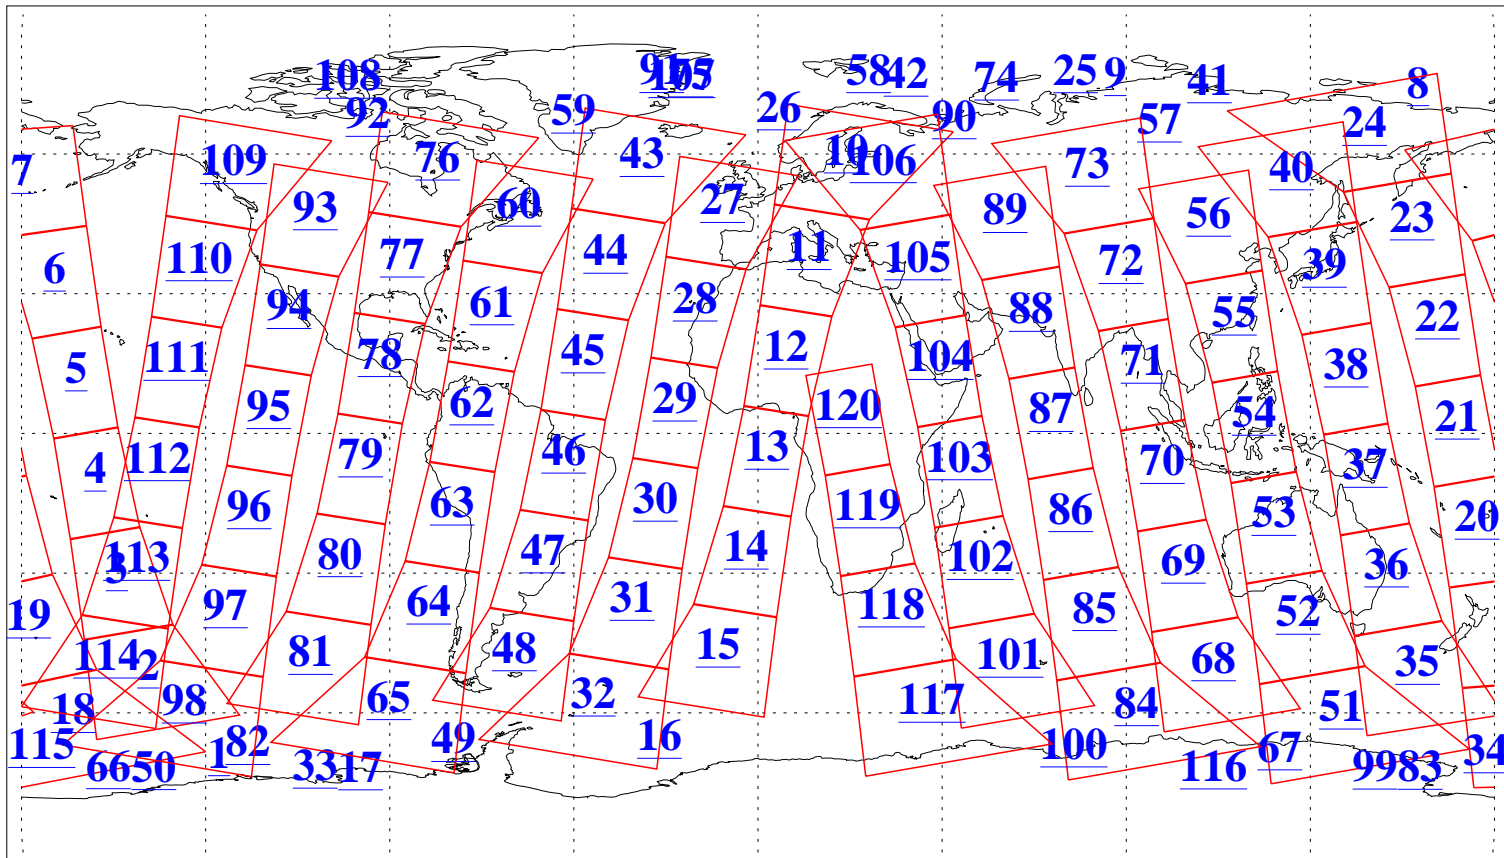

L1B Availability
AMSU Granules: 240
HSB Granules: 0
AIRS Granules: 240

28 Jan 2004
DoY 28
Aqua Day 634
Granules: 1 to 120

Granules: 121 to 240

Legend: AMSU Available, HSB Available, AIRS Available

L1B Availability
AMSU Granules: 240
HSB Granules: 0
AIRS Granules: 240

28 Jan 2004
DoY 28
Aqua Day 634

Ascending Granules

Descending Granules

Legend: AMSU Available, HSB Available, AIRS Available

L1B Availability
 AMSU Granules: 240
 HSB Granules: 0
 AIRS Granules: 240

28 Jan 2004
 DoY 28
 Aqua Day 634

Northern Hemisphere Granules

Southern Hemisphere Granules

Legend: AMSU Available, HSB Available, AIRS Available