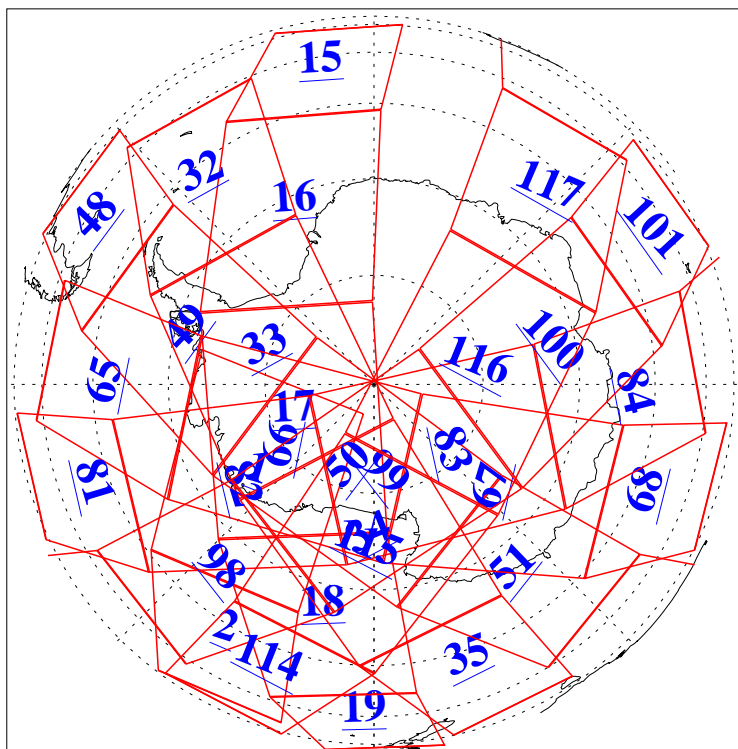

L1B Availability
AMSU Granules: 240
HSB Granules: 0
AIRS Granules: 240

28 Jan 2004
DoY 28
Aqua Day 634
Granules: 1 to 120

Granules: 121 to 240

Legend: AMSU Available, HSB Available, AIRS Available

L1B Availability
AMSU Granules: 240
HSB Granules: 0
AIRS Granules: 240

28 Jan 2004
DoY 28
Aqua Day 634

Ascending Granules

Descending Granules

Legend: AMSU Available, HSB Available, AIRS Available

L1B Availability
 AMSU Granules: 240
 HSB Granules: 0
 AIRS Granules: 240

28 Jan 2004
 DoY 28
 Aqua Day 634

Northern Hemisphere Granules

Southern Hemisphere Granules

Legend: AMSU Available, HSB Available, AIRS Available