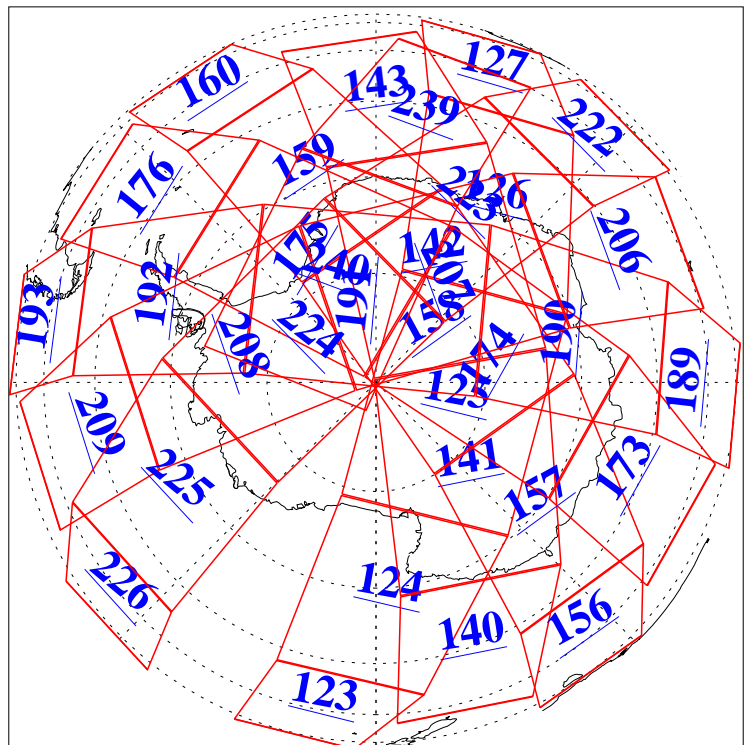

L1B Availability
AMSU Granules: 240
HSB Granules: 0
AIRS Granules: 240

27 Jan 2004
DoY 27
Aqua Day 633
Granules: 1 to 120

Granules: 121 to 240

Legend: AMSU Available, HSB Available, AIRS Available

L1B Availability
AMSU Granules: 240
HSB Granules: 0
AIRS Granules: 240

27 Jan 2004
DoY 27
Aqua Day 633

Ascending Granules

Descending Granules

Legend: AMSU Available, HSB Available, AIRS Available

L1B Availability
 AMSU Granules: 240
 HSB Granules: 0
 AIRS Granules: 240

27 Jan 2004
 DoY 27
 Aqua Day 633

Northern Hemisphere Granules

Southern Hemisphere Granules

Legend: AMSU Available, HSB Available, AIRS Available