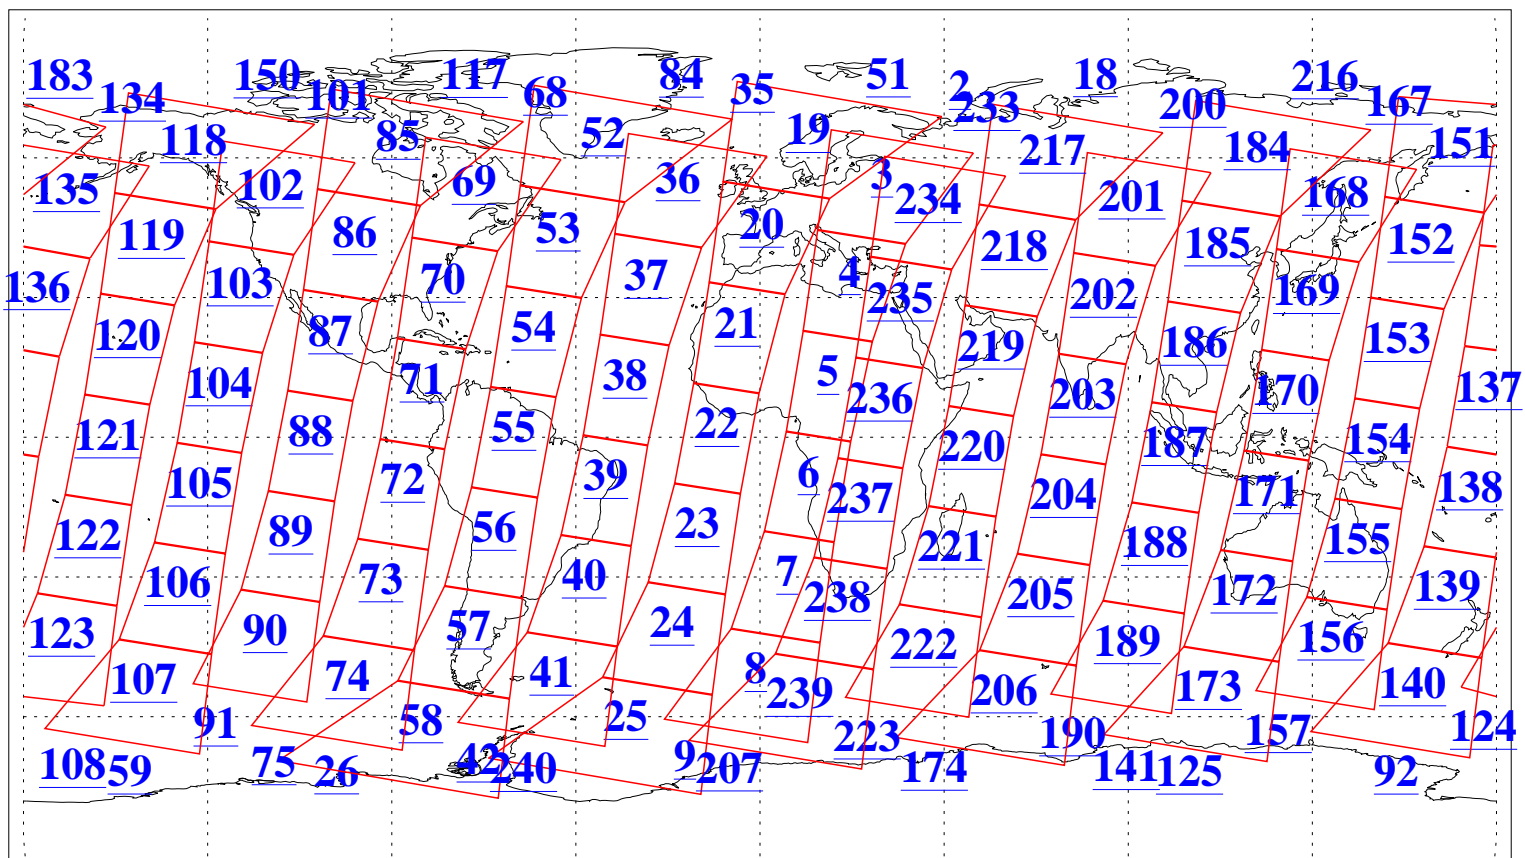

L1B Availability
AMSU Granules: 240
HSB Granules: 0
AIRS Granules: 240

27 Jan 2004
DoY 27
Aqua Day 633
Granules: 1 to 120

Granules: 121 to 240

Legend: AMSU Available, HSB Available, AIRS Available

L1B Availability
AMSU Granules: 240
HSB Granules: 0
AIRS Granules: 240

27 Jan 2004
DoY 27
Aqua Day 633

Ascending Granules

Descending Granules

Legend: AMSU Available, HSB Available, AIRS Available

L1B Availability
 AMSU Granules: 240
 HSB Granules: 0
 AIRS Granules: 240

27 Jan 2004
 DoY 27
 Aqua Day 633

Northern Hemisphere Granules

Southern Hemisphere Granules

Legend: AMSU Available, HSB Available, AIRS Available