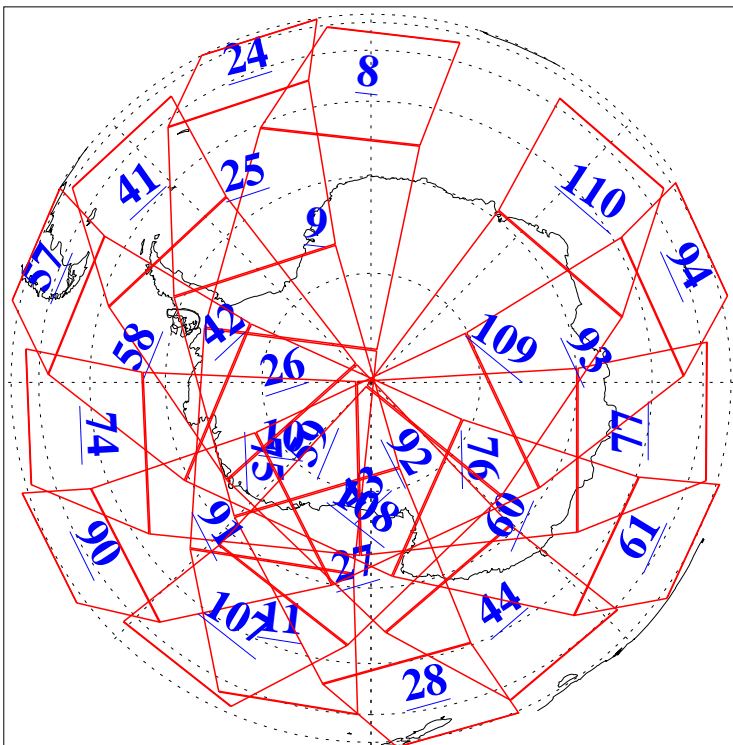

L1B Availability
AMSU Granules: 240
HSB Granules: 0
AIRS Granules: 240

27 Jan 2004
DoY 27
Aqua Day 633
Granules: 1 to 120

Granules: 121 to 240

Legend: AMSU Available, HSB Available, AIRS Available

L1B Availability
AMSU Granules: 240
HSB Granules: 0
AIRS Granules: 240

27 Jan 2004
DoY 27
Aqua Day 633

Ascending Granules

Descending Granules

Legend: AMSU Available, HSB Available, AIRS Available

L1B Availability
 AMSU Granules: 240
 HSB Granules: 0
 AIRS Granules: 240

27 Jan 2004
 DoY 27
 Aqua Day 633

Northern Hemisphere Granules

Southern Hemisphere Granules

Legend: AMSU Available, HSB Available, AIRS Available