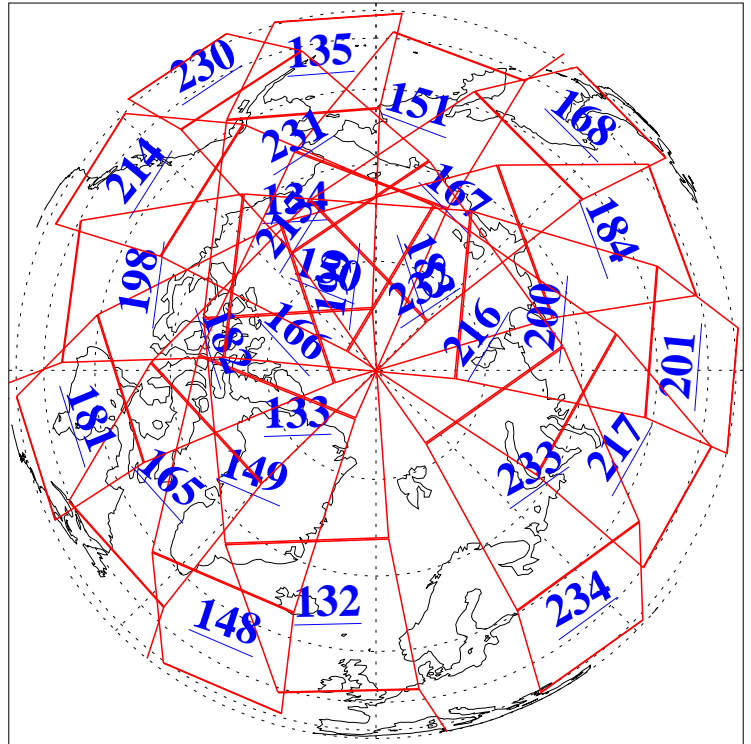

L1B Availability
AMSU Granules: 240
HSB Granules: 0
AIRS Granules: 240

27 Jan 2004
DoY 27
Aqua Day 633
Granules: 1 to 120

Granules: 121 to 240

Legend: AMSU Available, HSB Available, AIRS Available

L1B Availability
AMSU Granules: 240
HSB Granules: 0
AIRS Granules: 240

27 Jan 2004
DoY 27
Aqua Day 633

Ascending Granules

Descending Granules

Legend: AMSU Available, HSB Available, AIRS Available

L1B Availability
 AMSU Granules: 240
 HSB Granules: 0
 AIRS Granules: 240

27 Jan 2004
 DoY 27
 Aqua Day 633

Northern Hemisphere Granules

Southern Hemisphere Granules

Legend: AMSU Available, HSB Available, AIRS Available