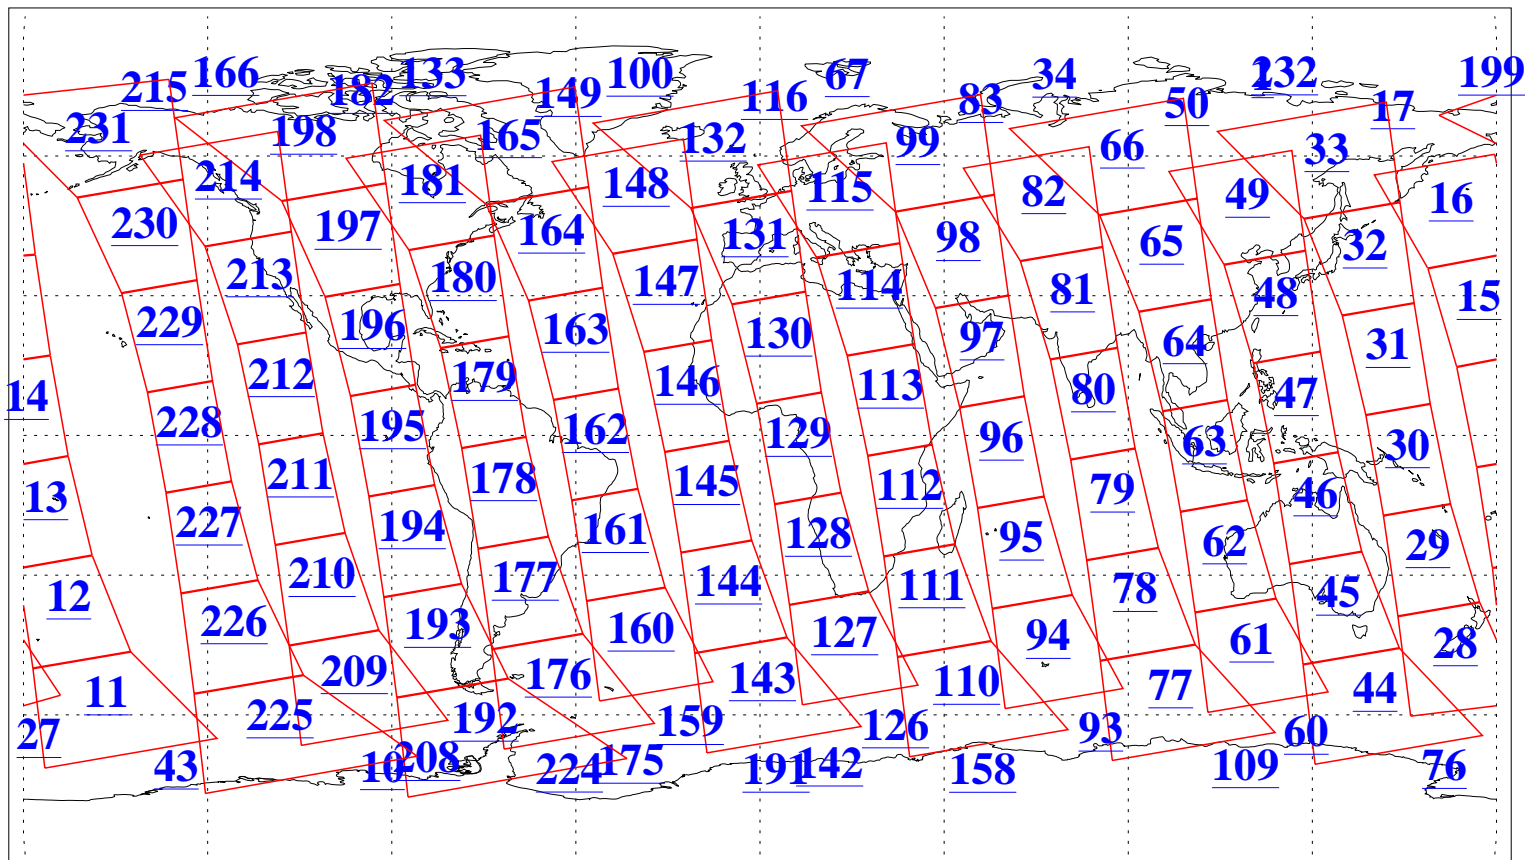

L1B Availability
AMSU Granules: 240
HSB Granules: 0
AIRS Granules: 240

27 Jan 2004
DoY 27
Aqua Day 633
Granules: 1 to 120

Granules: 121 to 240

Legend: AMSU Available, HSB Available, AIRS Available

L1B Availability
AMSU Granules: 240
HSB Granules: 0
AIRS Granules: 240

27 Jan 2004
DoY 27
Aqua Day 633

Ascending Granules

Descending Granules

Legend: AMSU Available, HSB Available, AIRS Available

L1B Availability
 AMSU Granules: 240
 HSB Granules: 0
 AIRS Granules: 240

27 Jan 2004
 DoY 27
 Aqua Day 633

Northern Hemisphere Granules

Southern Hemisphere Granules

Legend: AMSU Available, HSB Available, AIRS Available