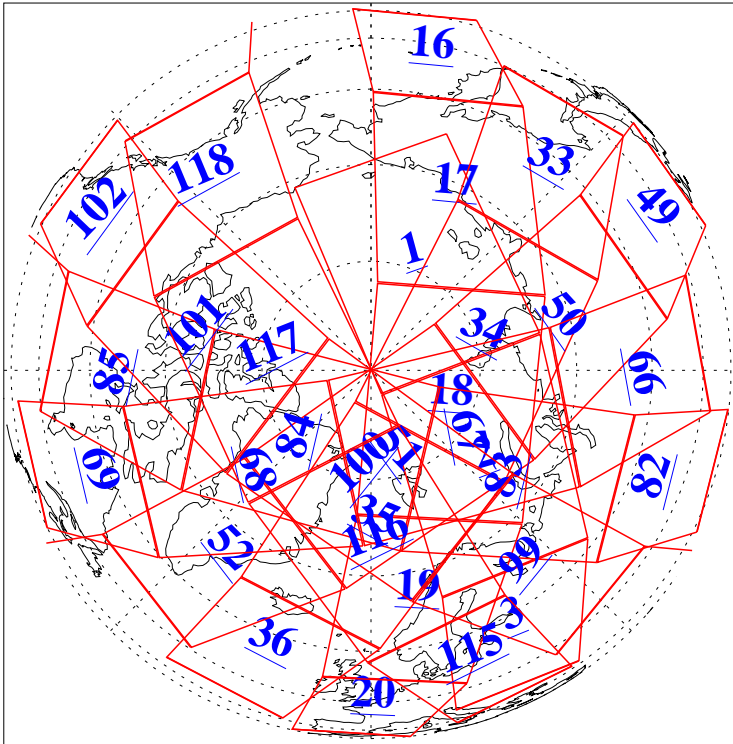

L1B Availability
AMSU Granules: 240
HSB Granules: 0
AIRS Granules: 240

27 Jan 2004
DoY 27
Aqua Day 633
Granules: 1 to 120

Granules: 121 to 240

Legend: AMSU Available, HSB Available, AIRS Available

L1B Availability
AMSU Granules: 240
HSB Granules: 0
AIRS Granules: 240

27 Jan 2004
DoY 27
Aqua Day 633

Ascending Granules

Descending Granules

Legend: AMSU Available, HSB Available, AIRS Available

L1B Availability
 AMSU Granules: 240
 HSB Granules: 0
 AIRS Granules: 240

27 Jan 2004
 DoY 27
 Aqua Day 633

Northern Hemisphere Granules

Southern Hemisphere Granules

Legend: AMSU Available, HSB Available, AIRS Available