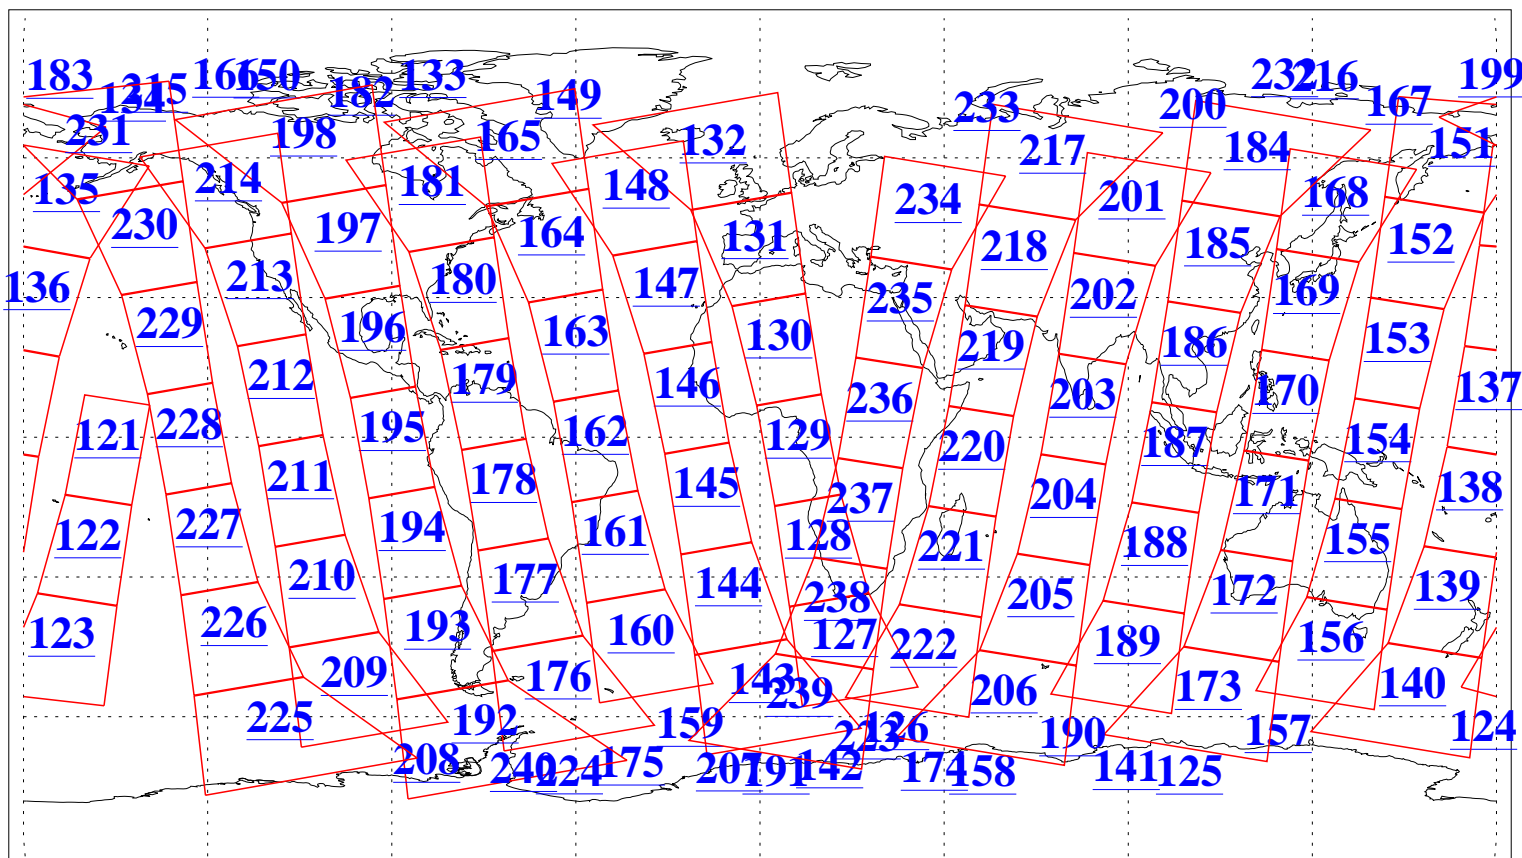

L1B Availability
AMSU Granules: 240
HSB Granules: 0
AIRS Granules: 240

27 Jan 2004
DoY 27
Aqua Day 633
Granules: 1 to 120

Granules: 121 to 240

Legend: AMSU Available, HSB Available, AIRS Available

L1B Availability
AMSU Granules: 240
HSB Granules: 0
AIRS Granules: 240

27 Jan 2004
DoY 27
Aqua Day 633

Ascending Granules

Descending Granules

Legend: AMSU Available, HSB Available, AIRS Available

L1B Availability
 AMSU Granules: 240
 HSB Granules: 0
 AIRS Granules: 240

27 Jan 2004
 DoY 27
 Aqua Day 633