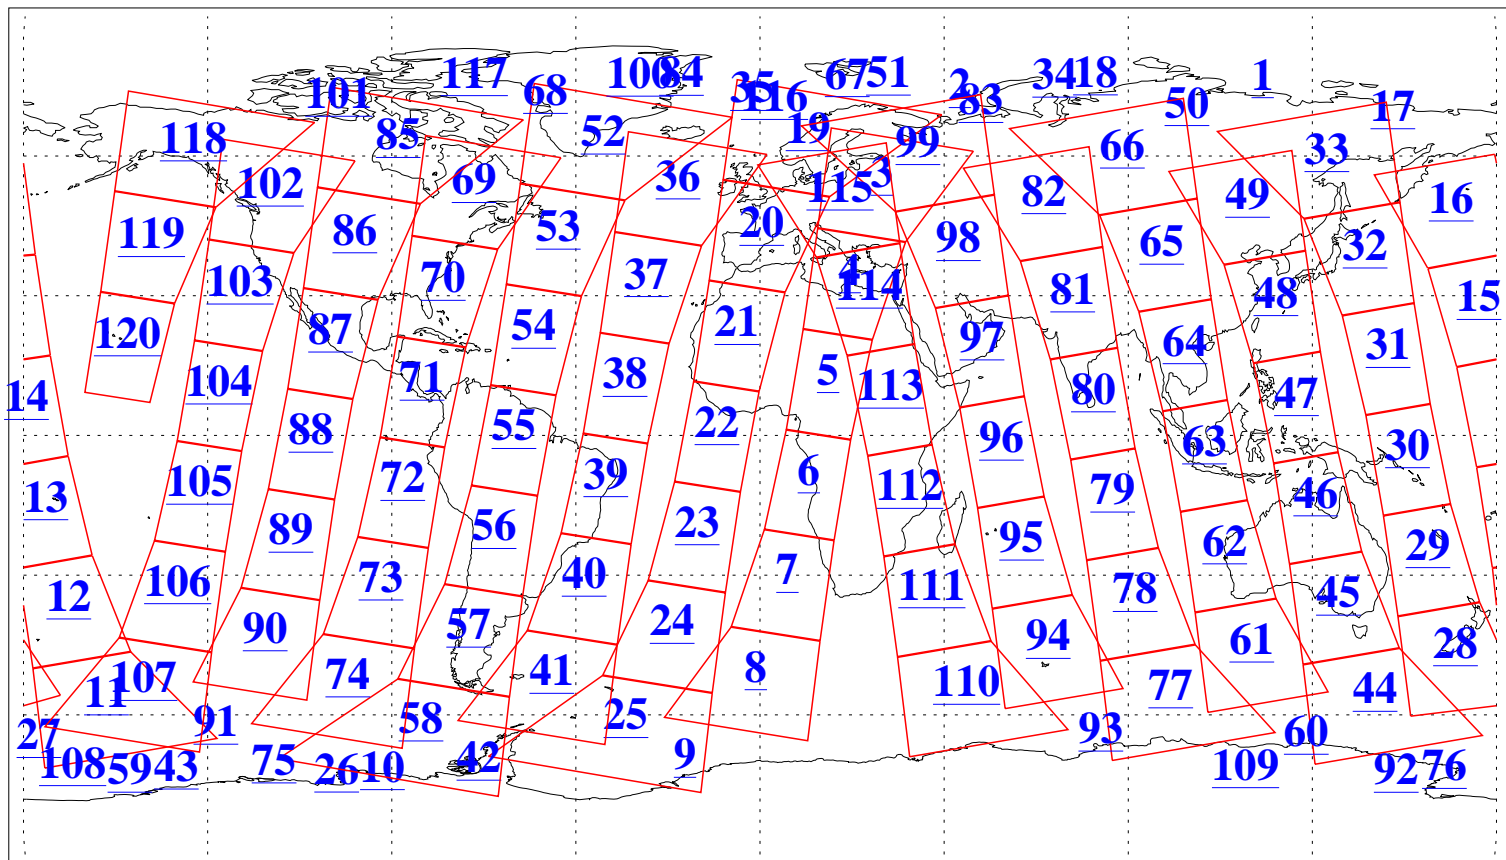

L1B Availability
AMSU Granules: 240
HSB Granules: 0
AIRS Granules: 240

27 Jan 2004
DoY 27
Aqua Day 633
Granules: 1 to 120

Granules: 121 to 240

Legend: AMSU Available, HSB Available, AIRS Available

L1B Availability
AMSU Granules: 240
HSB Granules: 0
AIRS Granules: 240

27 Jan 2004
DoY 27
Aqua Day 633

Ascending Granules

Descending Granules

Legend: AMSU Available, HSB Available, AIRS Available

L1B Availability
 AMSU Granules: 240
 HSB Granules: 0
 AIRS Granules: 240

27 Jan 2004
 DoY 27
 Aqua Day 633

Northern Hemisphere Granules

Southern Hemisphere Granules

Legend: AMSU Available, HSB Available, AIRS Available