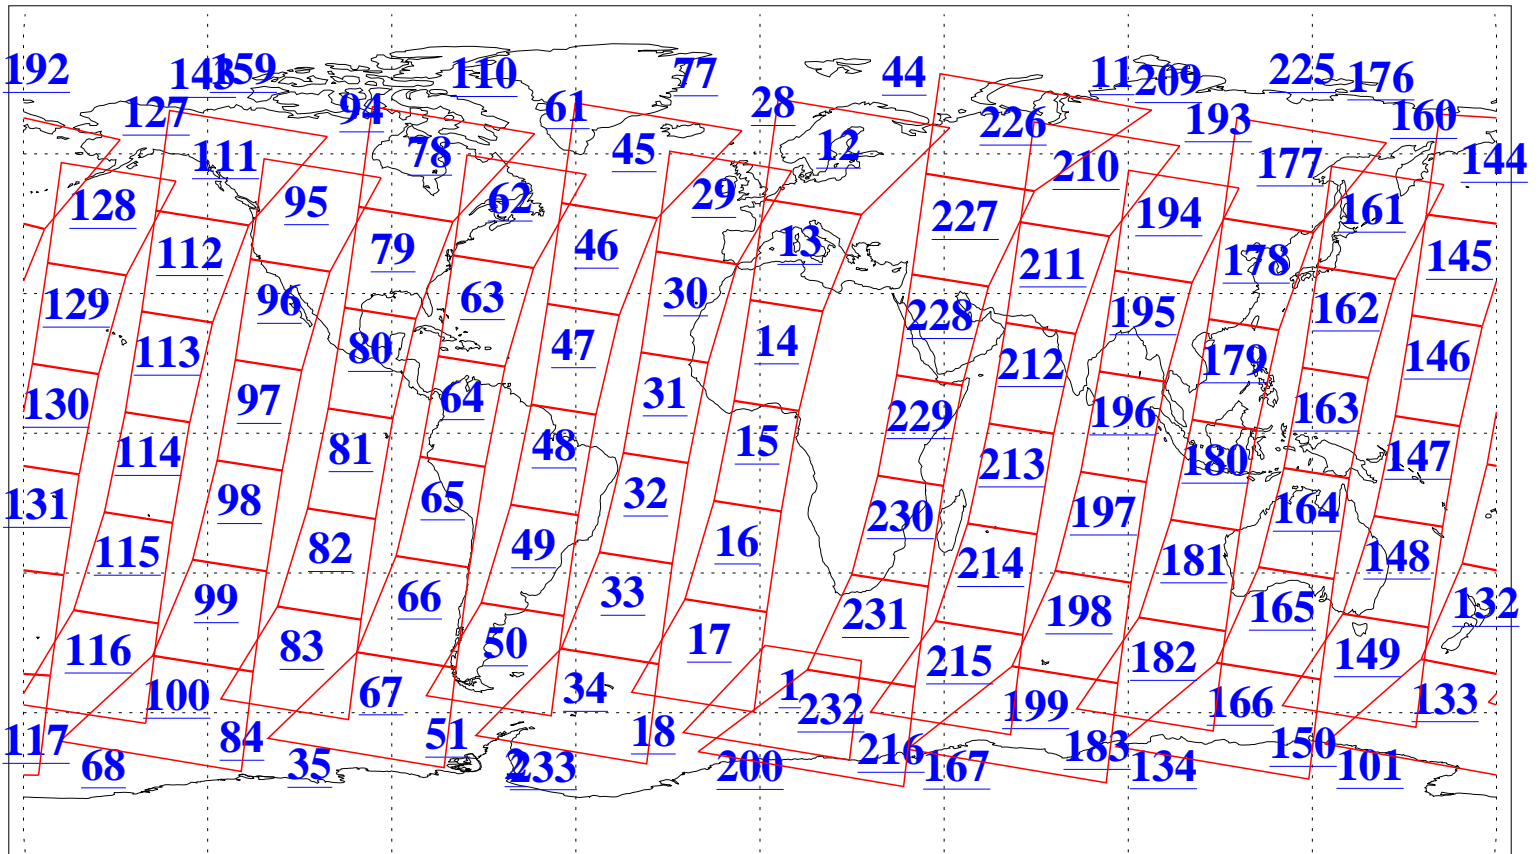

L1B Availability
AMSU Granules: 240
HSB Granules: 0
AIRS Granules: 240

26 Jan 2004
DoY 26
Aqua Day 632
Granules: 1 to 120

Granules: 121 to 240

Legend: AMSU Available, HSB Available, AIRS Available

L1B Availability
AMSU Granules: 240
HSB Granules: 0
AIRS Granules: 240

26 Jan 2004
DoY 26
Aqua Day 632

Ascending Granules

Descending Granules

Legend: AMSU Available, HSB Available, AIRS Available

L1B Availability
 AMSU Granules: 240
 HSB Granules: 0
 AIRS Granules: 240

26 Jan 2004
 DoY 26
 Aqua Day 632

Northern Hemisphere Granules

Southern Hemisphere Granules

Legend: AMSU Available, HSB Available, AIRS Available