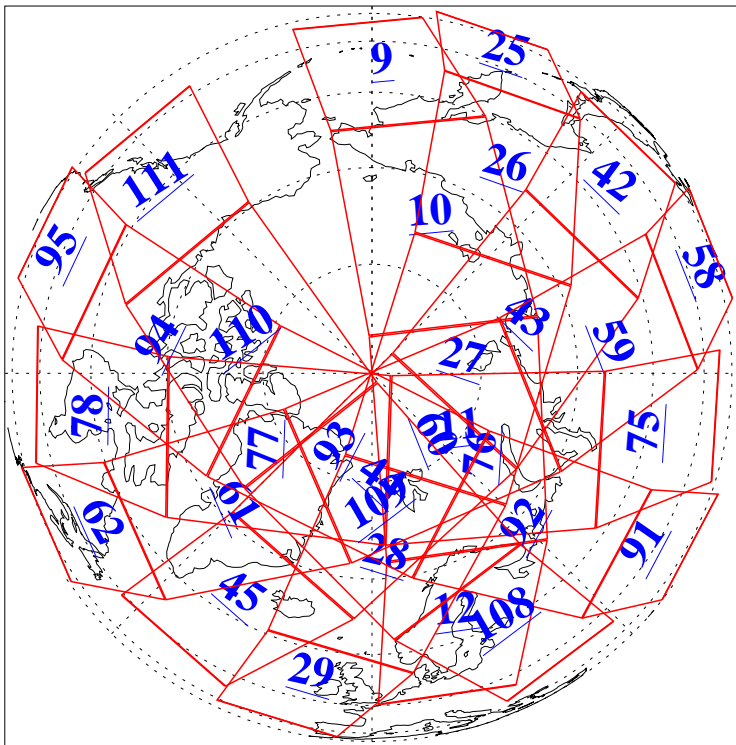

L1B Availability
AMSU Granules: 240
HSB Granules: 0
AIRS Granules: 240

26 Jan 2004
DoY 26
Aqua Day 632
Granules: 1 to 120

Granules: 121 to 240

Legend: AMSU Available, HSB Available, AIRS Available

L1B Availability
AMSU Granules: 240
HSB Granules: 0
AIRS Granules: 240

26 Jan 2004
DoY 26
Aqua Day 632

Ascending Granules

Descending Granules

Legend: AMSU Available, HSB Available, AIRS Available

L1B Availability
 AMSU Granules: 240
 HSB Granules: 0
 AIRS Granules: 240

26 Jan 2004
 DoY 26
 Aqua Day 632

Northern Hemisphere Granules

Southern Hemisphere Granules

Legend: AMSU Available, HSB Available, AIRS Available