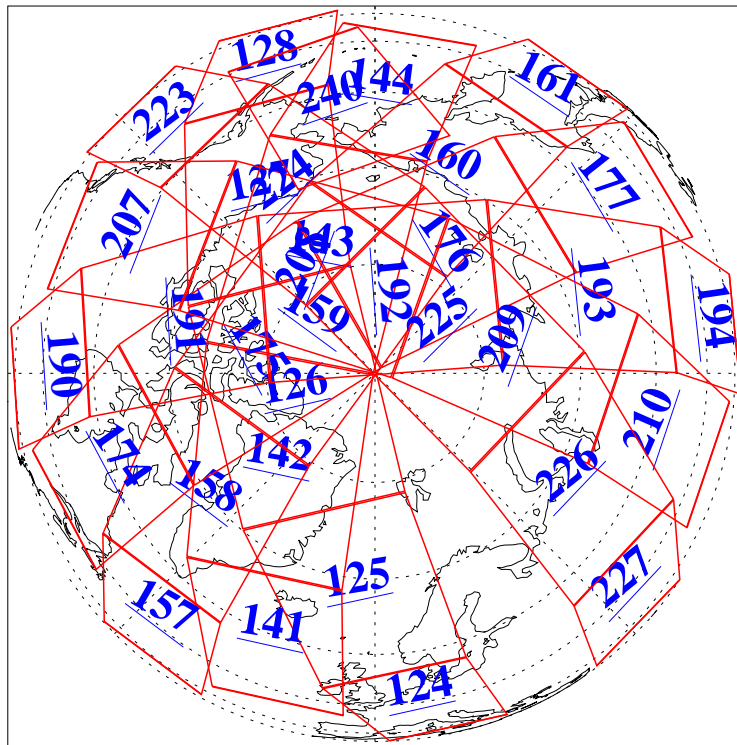

L1B Availability
AMSU Granules: 240
HSB Granules: 0
AIRS Granules: 240

26 Jan 2004
DoY 26
Aqua Day 632
Granules: 1 to 120

Granules: 121 to 240

Legend: AMSU Available, HSB Available, AIRS Available

L1B Availability
AMSU Granules: 240
HSB Granules: 0
AIRS Granules: 240

26 Jan 2004
DoY 26
Aqua Day 632

Ascending Granules

Descending Granules

Legend: AMSU Available, HSB Available, AIRS Available

L1B Availability
 AMSU Granules: 240
 HSB Granules: 0
 AIRS Granules: 240

26 Jan 2004
 DoY 26
 Aqua Day 632

Northern Hemisphere Granules

Southern Hemisphere Granules

Legend: AMSU Available, HSB Available, AIRS Available