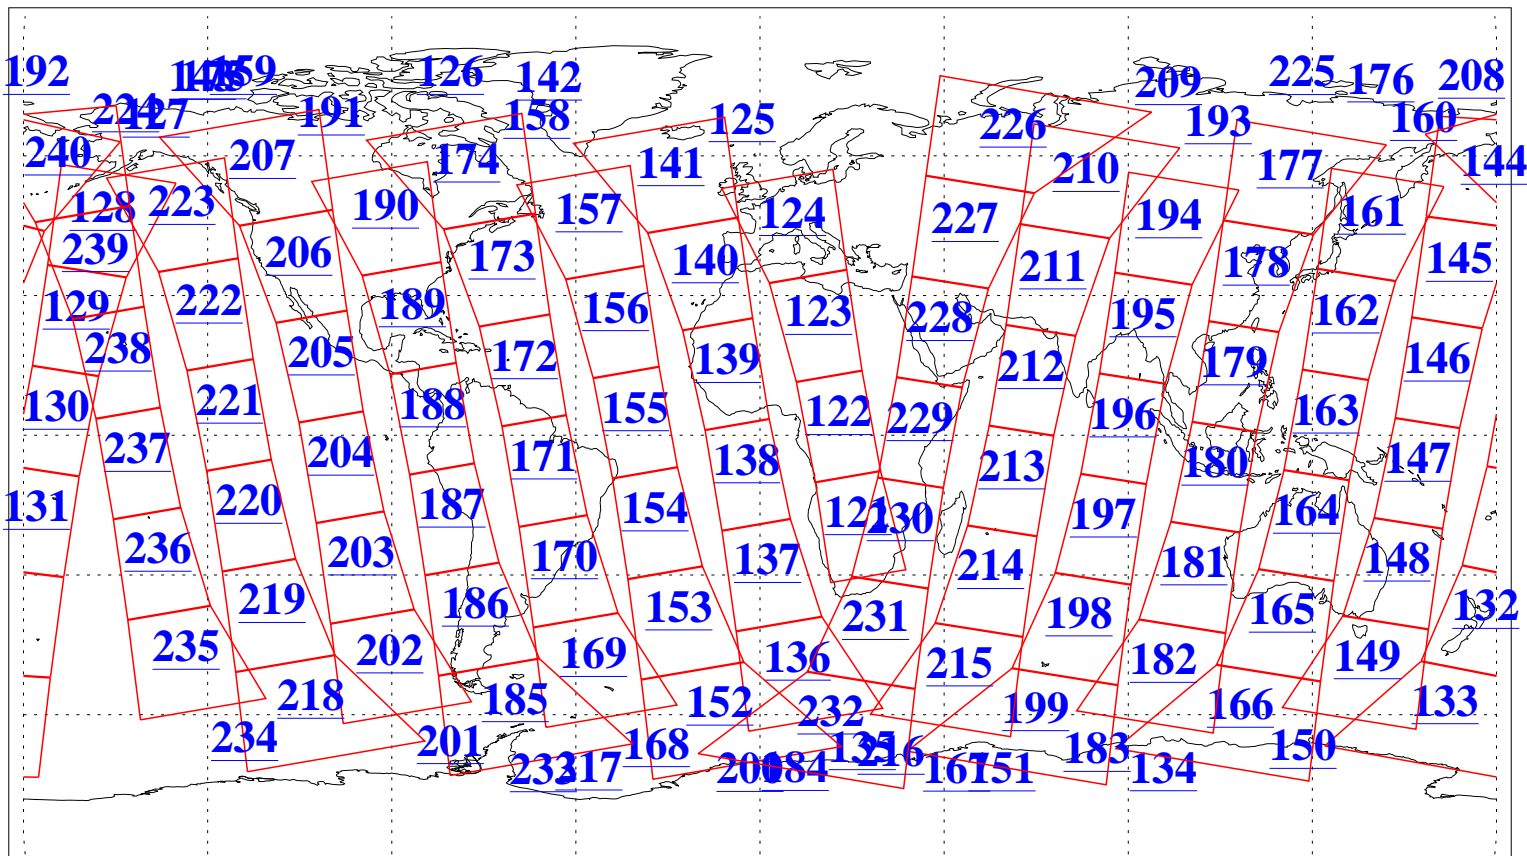

L1B Availability
AMSU Granules: 240
HSB Granules: 0
AIRS Granules: 240

26 Jan 2004
DoY 26
Aqua Day 632
Granules: 1 to 120

Granules: 121 to 240

Legend: AMSU Available, HSB Available, AIRS Available

L1B Availability
AMSU Granules: 240
HSB Granules: 0
AIRS Granules: 240

26 Jan 2004
DoY 26
Aqua Day 632

Ascending Granules

Descending Granules

Legend: AMSU Available, HSB Available, AIRS Available

L1B Availability
 AMSU Granules: 240
 HSB Granules: 0
 AIRS Granules: 240

26 Jan 2004
 DoY 26
 Aqua Day 632