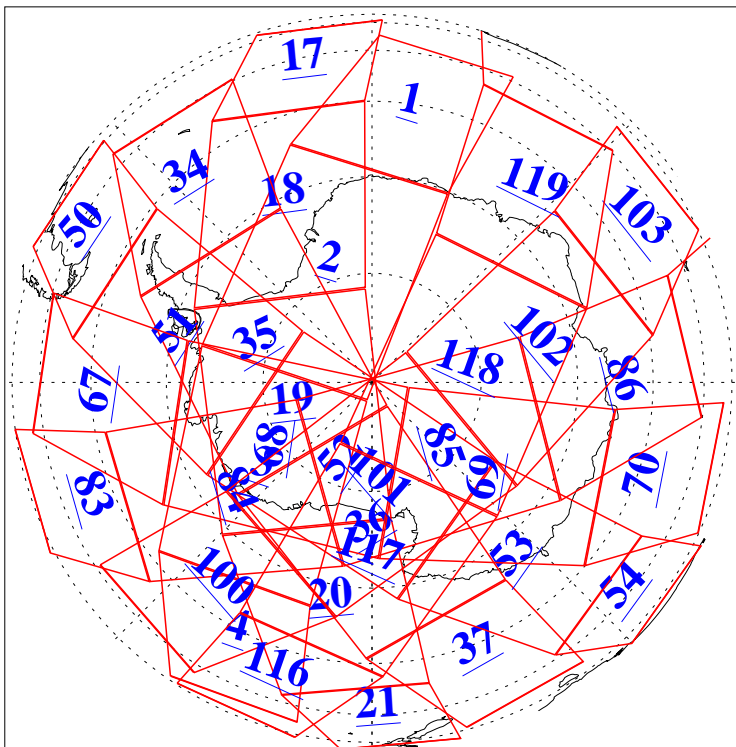

L1B Availability
AMSU Granules: 240
HSB Granules: 0
AIRS Granules: 240

26 Jan 2004
DoY 26
Aqua Day 632
Granules: 1 to 120

Granules: 121 to 240

Legend: AMSU Available, HSB Available, AIRS Available

L1B Availability
AMSU Granules: 240
HSB Granules: 0
AIRS Granules: 240

26 Jan 2004
DoY 26
Aqua Day 632

Ascending Granules

Descending Granules

Legend: AMSU Available, HSB Available, AIRS Available

L1B Availability
 AMSU Granules: 240
 HSB Granules: 0
 AIRS Granules: 240

26 Jan 2004
 DoY 26
 Aqua Day 632

Northern Hemisphere Granules

Southern Hemisphere Granules

Legend: AMSU Available, HSB Available, AIRS Available