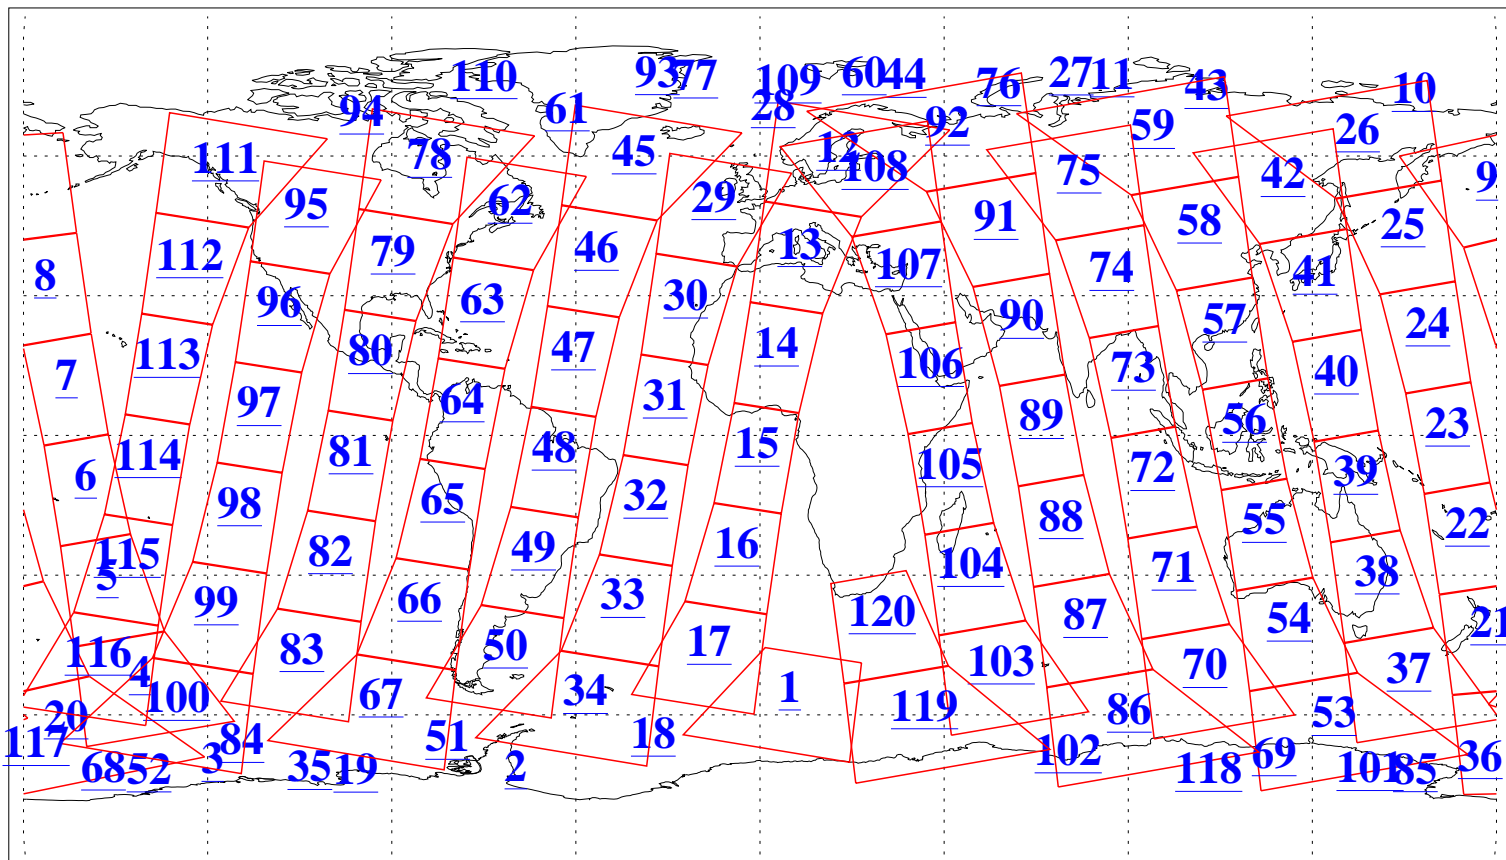

L1B Availability
AMSU Granules: 240
HSB Granules: 0
AIRS Granules: 240

26 Jan 2004
DoY 26
Aqua Day 632
Granules: 1 to 120

Granules: 121 to 240

Legend: AMSU Available, HSB Available, AIRS Available

L1B Availability
AMSU Granules: 240
HSB Granules: 0
AIRS Granules: 240

26 Jan 2004
DoY 26
Aqua Day 632

Ascending Granules

Descending Granules

Legend: AMSU Available, HSB Available, AIRS Available

L1B Availability
 AMSU Granules: 240
 HSB Granules: 0
 AIRS Granules: 240

26 Jan 2004
 DoY 26
 Aqua Day 632

Northern Hemisphere Granules

Southern Hemisphere Granules

Legend: AMSU Available, HSB Available, AIRS Available