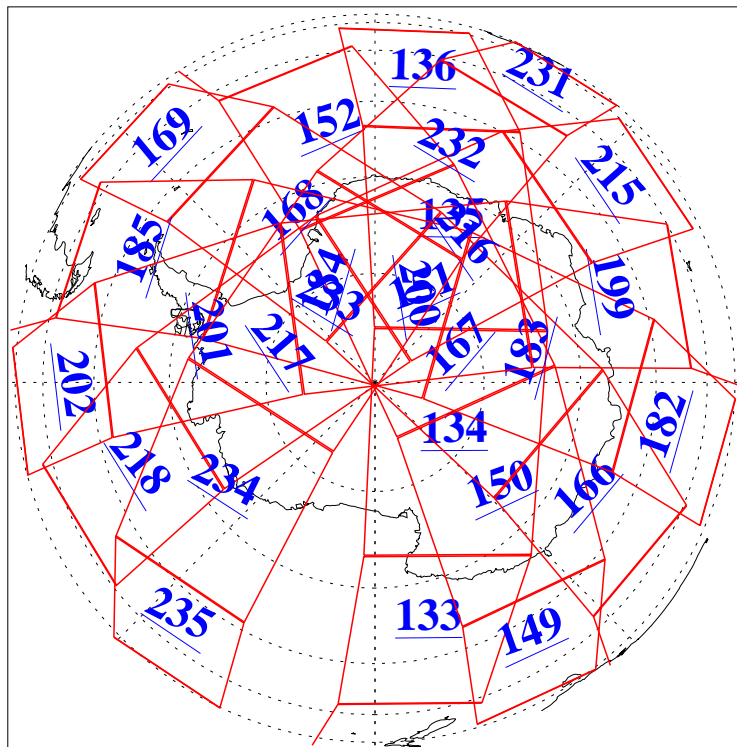

L1B Availability
AMSU Granules: 240
HSB Granules: 0
AIRS Granules: 240

26 Jan 2004
DoY 26
Aqua Day 632
Granules: 1 to 120

Granules: 121 to 240

Legend: AMSU Available, HSB Available, AIRS Available

L1B Availability
AMSU Granules: 240
HSB Granules: 0
AIRS Granules: 240

26 Jan 2004
DoY 26
Aqua Day 632

Ascending Granules

Descending Granules

Legend: AMSU Available, HSB Available, AIRS Available

L1B Availability
 AMSU Granules: 240
 HSB Granules: 0
 AIRS Granules: 240

26 Jan 2004
 DoY 26
 Aqua Day 632

Northern Hemisphere Granules

Southern Hemisphere Granules

Legend: AMSU Available, HSB Available, AIRS Available