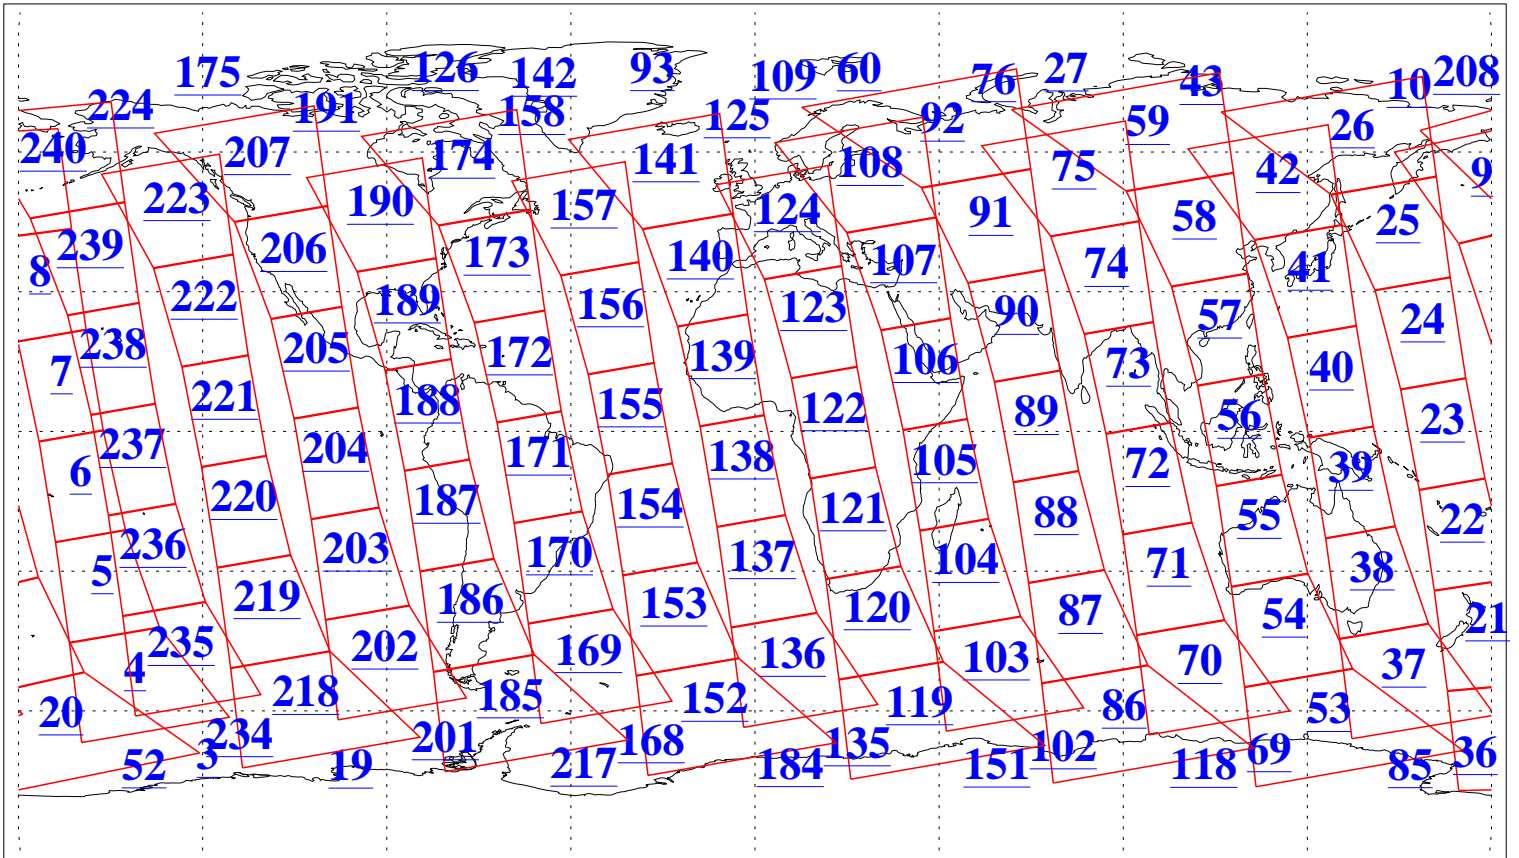

L1B Availability
AMSU Granules: 240
HSB Granules: 0
AIRS Granules: 240

26 Jan 2004
DoY 26
Aqua Day 632
Granules: 1 to 120

Granules: 121 to 240

Legend: AMSU Available, HSB Available, AIRS Available

L1B Availability
AMSU Granules: 240
HSB Granules: 0
AIRS Granules: 240

26 Jan 2004
DoY 26
Aqua Day 632

Ascending Granules

Descending Granules

Legend: AMSU Available, HSB Available, AIRS Available

L1B Availability
 AMSU Granules: 240
 HSB Granules: 0
 AIRS Granules: 240

26 Jan 2004
 DoY 26
 Aqua Day 632

Northern Hemisphere Granules

Southern Hemisphere Granules

Legend: AMSU Available, HSB Available, AIRS Available