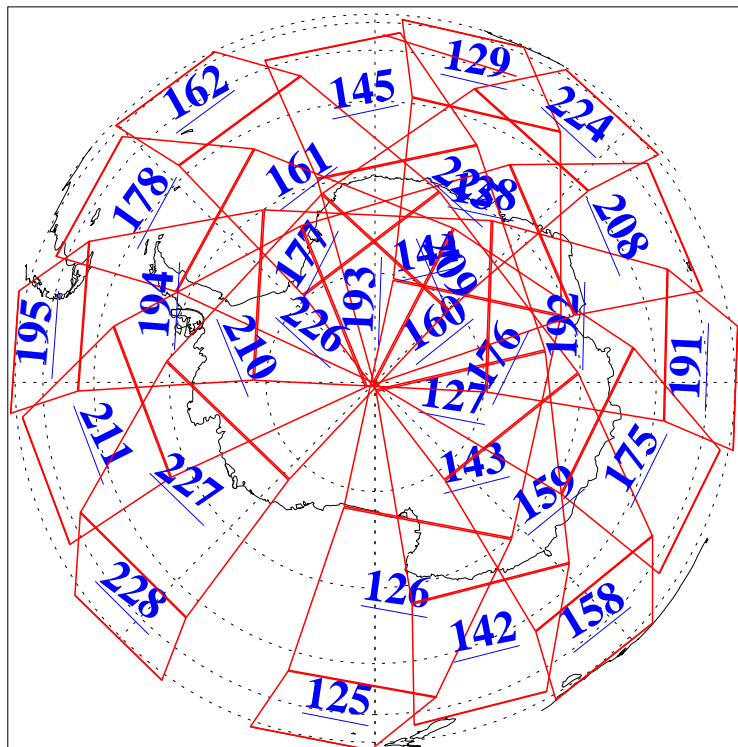

L1B Availability
AMSU Granules: 240
HSB Granules: 0
AIRS Granules: 240

25 Jan 2004
DoY 25
Aqua Day 631
Granules: 1 to 120

Granules: 121 to 240

Legend: AMSU Available, HSB Available, AIRS Available

L1B Availability
AMSU Granules: 240
HSB Granules: 0
AIRS Granules: 240

25 Jan 2004
DoY 25
Aqua Day 631

Ascending Granules

Descending Granules

Legend: AMSU Available, HSB Available, AIRS Available

L1B Availability
 AMSU Granules: 240
 HSB Granules: 0
 AIRS Granules: 240

25 Jan 2004
 DoY 25
 Aqua Day 631

Northern Hemisphere Granules

Southern Hemisphere Granules

Legend: AMSU Available, HSB Available, AIRS Available