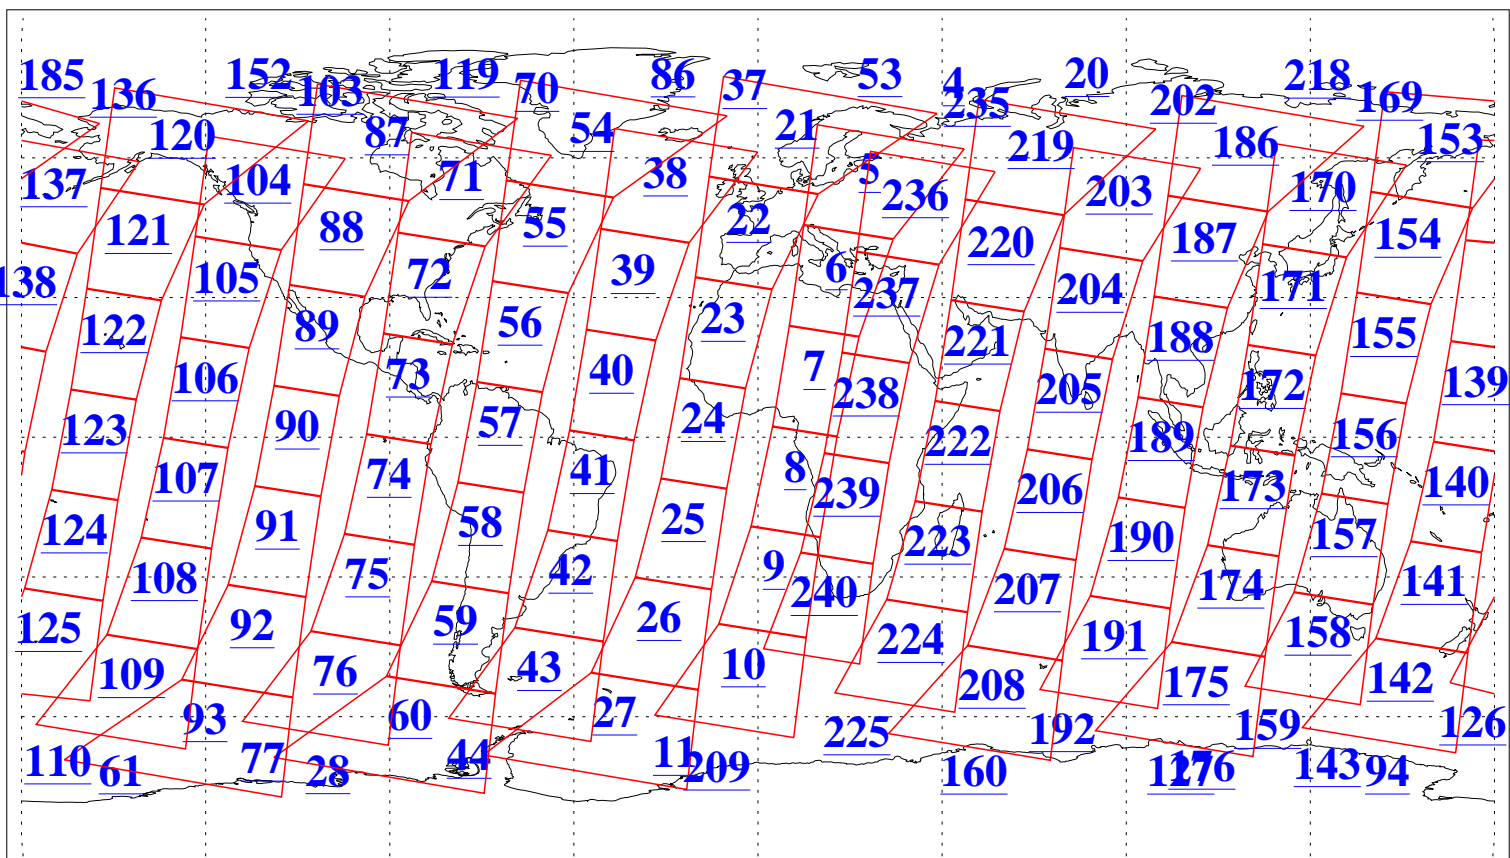

L1B Availability
AMSU Granules: 240
HSB Granules: 0
AIRS Granules: 240

25 Jan 2004
DoY 25
Aqua Day 631
Granules: 1 to 120

Granules: 121 to 240

Legend: AMSU Available, HSB Available, AIRS Available

L1B Availability
AMSU Granules: 240
HSB Granules: 0
AIRS Granules: 240

25 Jan 2004
DoY 25
Aqua Day 631

Ascending Granules

Descending Granules

Legend: AMSU Available, HSB Available, AIRS Available

L1B Availability
 AMSU Granules: 240
 HSB Granules: 0
 AIRS Granules: 240

25 Jan 2004
 DoY 25
 Aqua Day 631

Northern Hemisphere Granules

Southern Hemisphere Granules

Legend: AMSU Available, HSB Available, AIRS Available