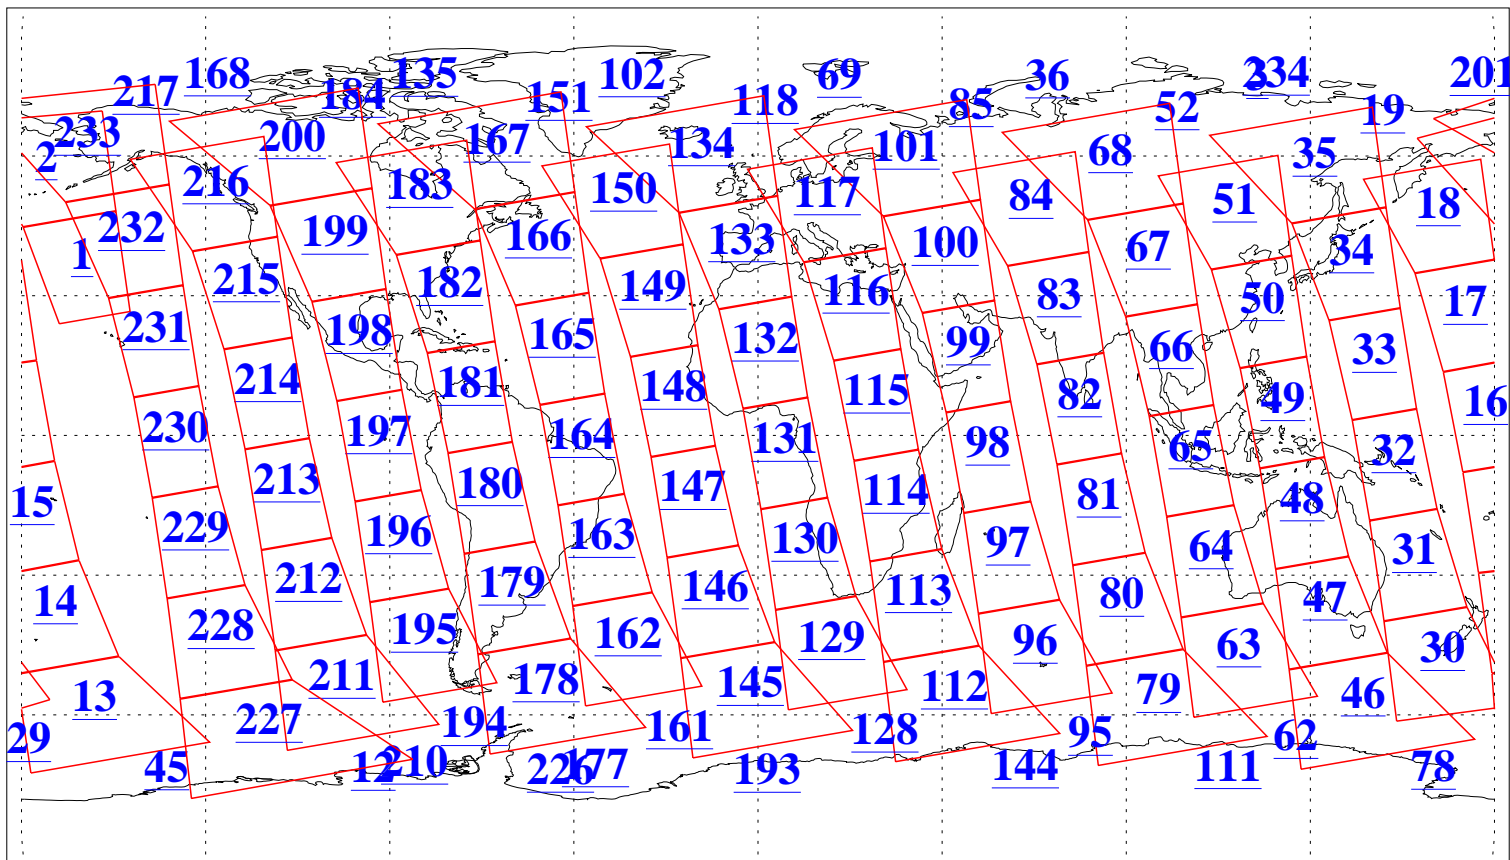

L1B Availability
AMSU Granules: 240
HSB Granules: 0
AIRS Granules: 240

25 Jan 2004
DoY 25
Aqua Day 631
Granules: 1 to 120

Granules: 121 to 240

Legend: AMSU Available, HSB Available, AIRS Available

L1B Availability
AMSU Granules: 240
HSB Granules: 0
AIRS Granules: 240

25 Jan 2004
DoY 25
Aqua Day 631

Ascending Granules

Descending Granules

Legend: AMSU Available, HSB Available, AIRS Available

L1B Availability
 AMSU Granules: 240
 HSB Granules: 0
 AIRS Granules: 240

25 Jan 2004
 DoY 25
 Aqua Day 631

Northern Hemisphere Granules

Southern Hemisphere Granules

Legend: AMSU Available, HSB Available, AIRS Available