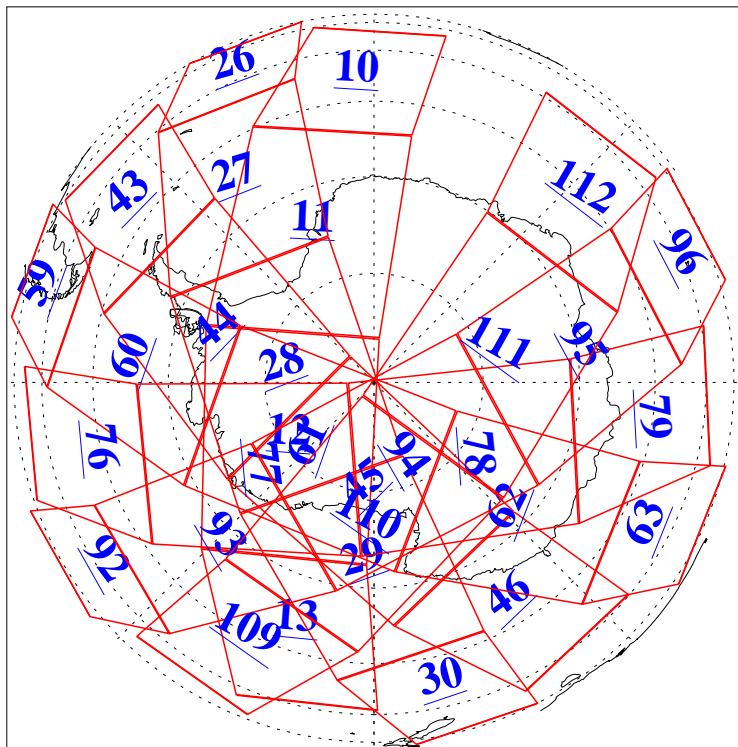

L1B Availability
AMSU Granules: 240
HSB Granules: 0
AIRS Granules: 240

25 Jan 2004
DoY 25
Aqua Day 631
Granules: 1 to 120

Granules: 121 to 240

Legend: AMSU Available, HSB Available, AIRS Available

L1B Availability
AMSU Granules: 240
HSB Granules: 0
AIRS Granules: 240

25 Jan 2004
DoY 25
Aqua Day 631

Ascending Granules

Descending Granules

Legend: AMSU Available, HSB Available, AIRS Available

L1B Availability
 AMSU Granules: 240
 HSB Granules: 0
 AIRS Granules: 240

25 Jan 2004
 DoY 25
 Aqua Day 631

Northern Hemisphere Granules

Southern Hemisphere Granules

Legend: AMSU Available, HSB Available, AIRS Available