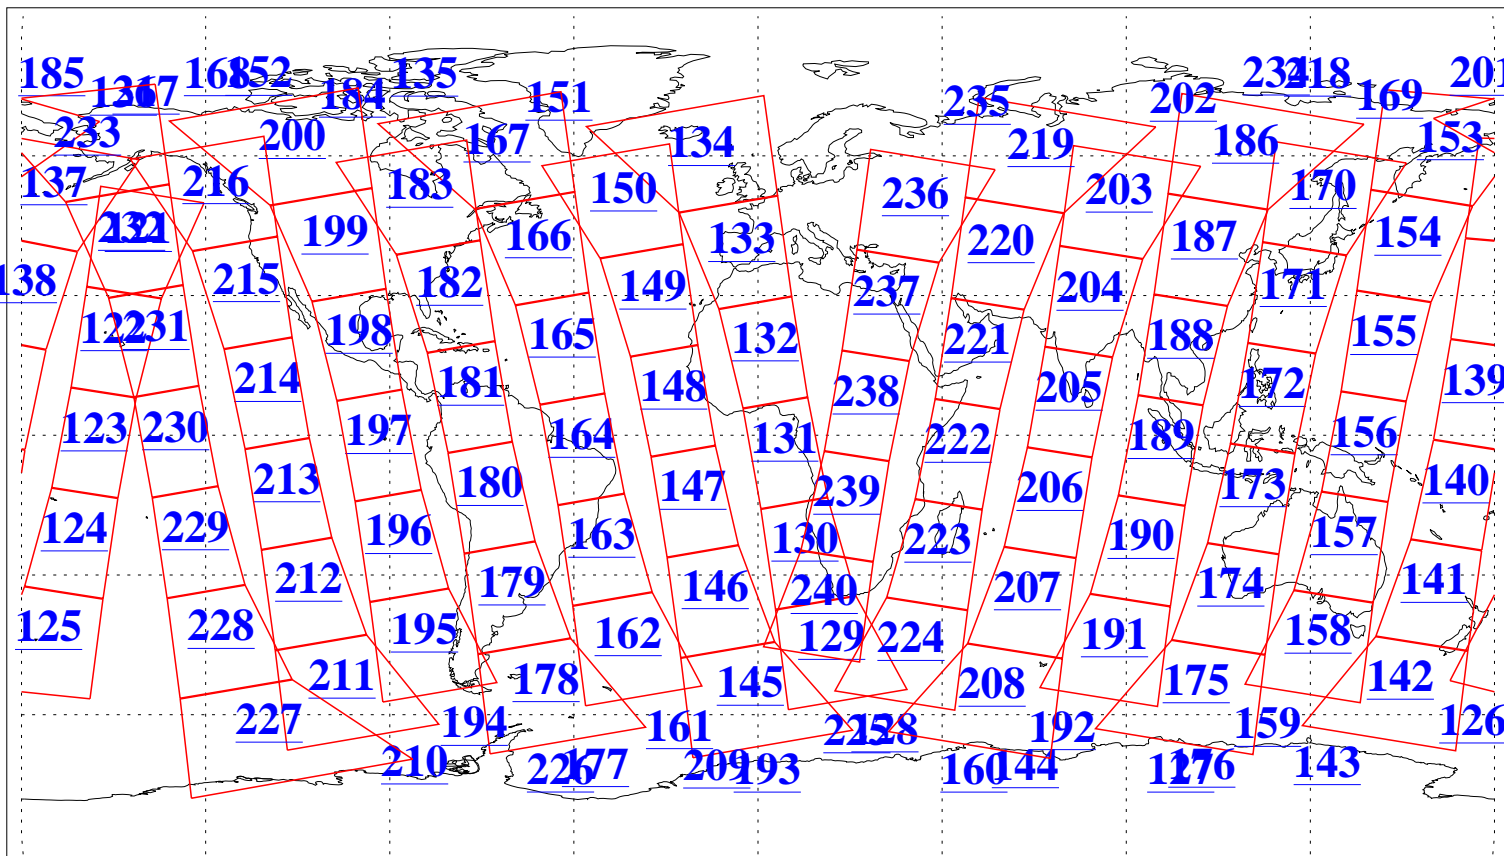

L1B Availability
AMSU Granules: 240
HSB Granules: 0
AIRS Granules: 240

25 Jan 2004
DoY 25
Aqua Day 631
Granules: 1 to 120

Granules: 121 to 240

Legend: AMSU Available, HSB Available, AIRS Available

L1B Availability
AMSU Granules: 240
HSB Granules: 0
AIRS Granules: 240

25 Jan 2004
DoY 25
Aqua Day 631

Ascending Granules

Descending Granules

Legend: AMSU Available, HSB Available, AIRS Available

L1B Availability
 AMSU Granules: 240
 HSB Granules: 0
 AIRS Granules: 240

25 Jan 2004
 DoY 25
 Aqua Day 631

Northern Hemisphere Granules

Southern Hemisphere Granules

Legend: AMSU Available, HSB Available, AIRS Available