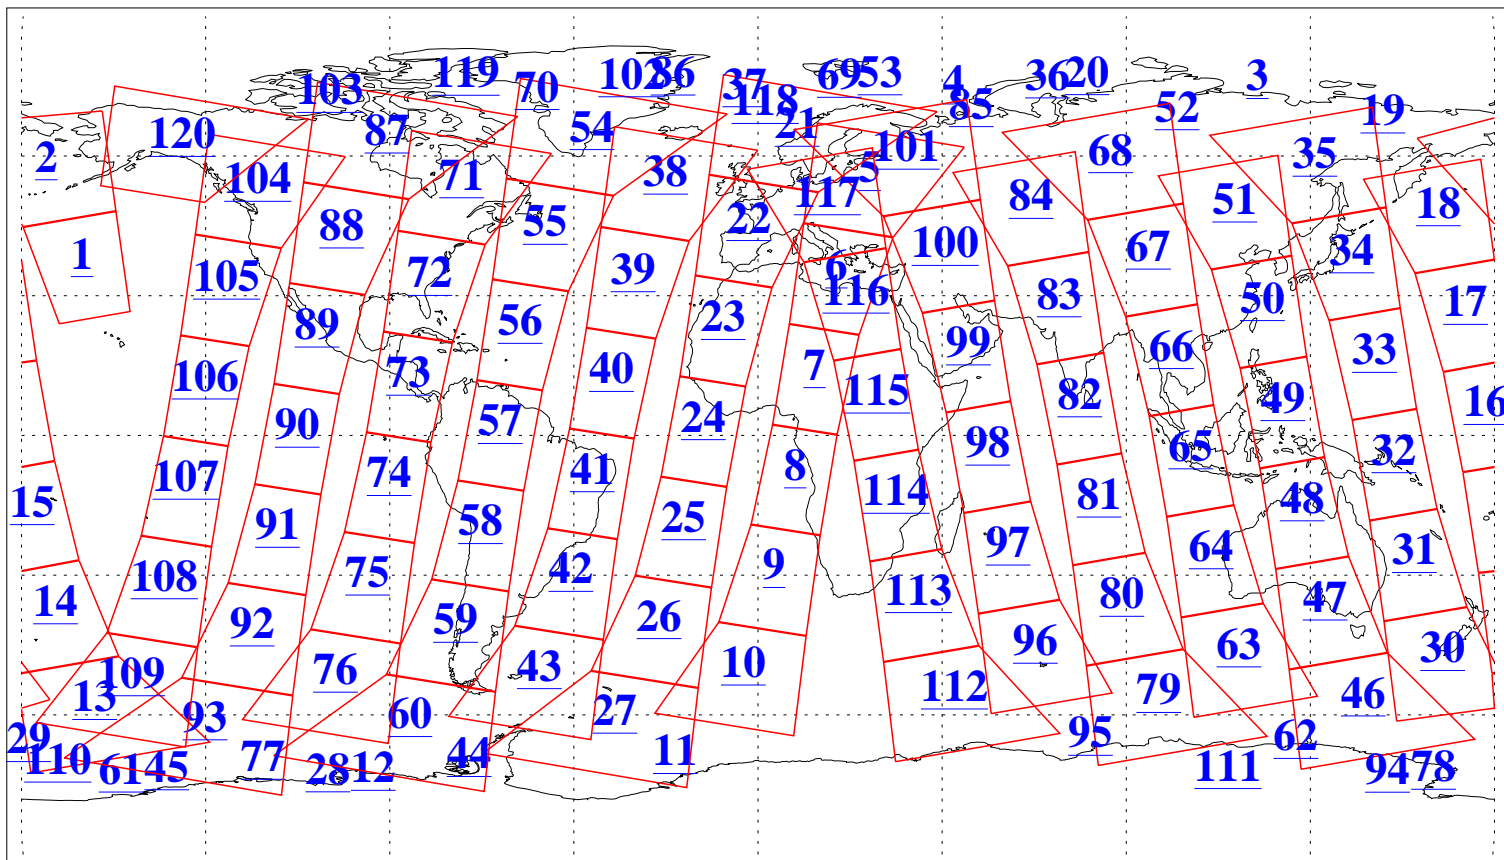

L1B Availability
AMSU Granules: 240
HSB Granules: 0
AIRS Granules: 240

25 Jan 2004
DoY 25
Aqua Day 631
Granules: 1 to 120

Granules: 121 to 240

Legend: AMSU Available, HSB Available, AIRS Available

L1B Availability
AMSU Granules: 240
HSB Granules: 0
AIRS Granules: 240

25 Jan 2004
DoY 25
Aqua Day 631

Ascending Granules

Descending Granules

Legend: AMSU Available, HSB Available, AIRS Available

L1B Availability
 AMSU Granules: 240
 HSB Granules: 0
 AIRS Granules: 240

25 Jan 2004
 DoY 25
 Aqua Day 631

Northern Hemisphere Granules

Southern Hemisphere Granules

Legend: AMSU Available, HSB Available, AIRS Available