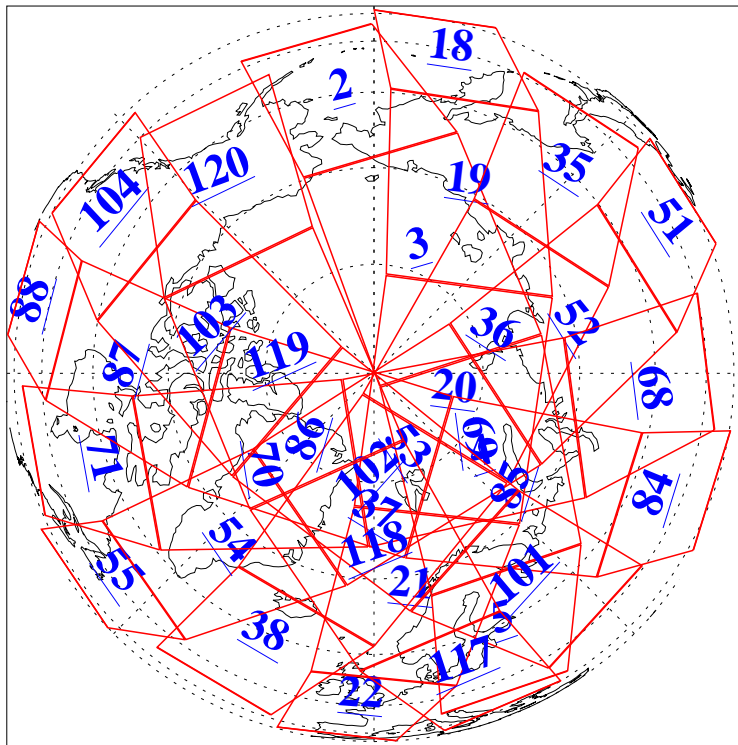

L1B Availability
AMSU Granules: 240
HSB Granules: 0
AIRS Granules: 240

25 Jan 2004
DoY 25
Aqua Day 631
Granules: 1 to 120

Granules: 121 to 240

Legend: AMSU Available, HSB Available, AIRS Available

L1B Availability
AMSU Granules: 240
HSB Granules: 0
AIRS Granules: 240

25 Jan 2004
DoY 25
Aqua Day 631

Ascending Granules

Descending Granules

Legend: AMSU Available, HSB Available, AIRS Available

L1B Availability
 AMSU Granules: 240
 HSB Granules: 0
 AIRS Granules: 240

25 Jan 2004
 DoY 25
 Aqua Day 631

Northern Hemisphere Granules

Southern Hemisphere Granules

Legend: AMSU Available, HSB Available, AIRS Available