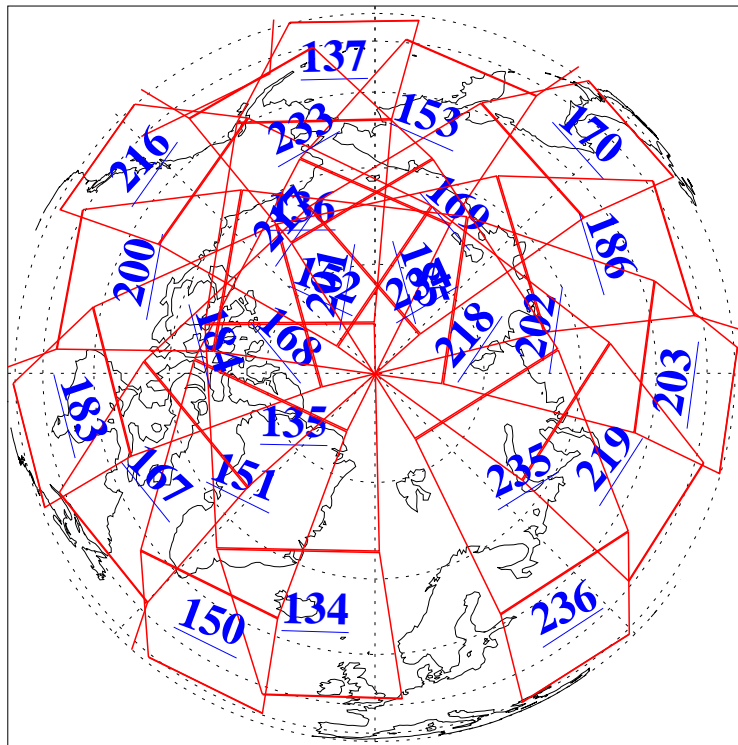

L1B Availability
AMSU Granules: 240
HSB Granules: 0
AIRS Granules: 240

25 Jan 2004
DoY 25
Aqua Day 631
Granules: 1 to 120

Granules: 121 to 240

Legend: AMSU Available, HSB Available, AIRS Available

L1B Availability
AMSU Granules: 240
HSB Granules: 0
AIRS Granules: 240

25 Jan 2004
DoY 25
Aqua Day 631

Ascending Granules

Descending Granules

Legend: AMSU Available, HSB Available, AIRS Available

L1B Availability
 AMSU Granules: 240
 HSB Granules: 0
 AIRS Granules: 240

25 Jan 2004
 DoY 25
 Aqua Day 631

Northern Hemisphere Granules

Southern Hemisphere Granules

Legend: AMSU Available, HSB Available, AIRS Available