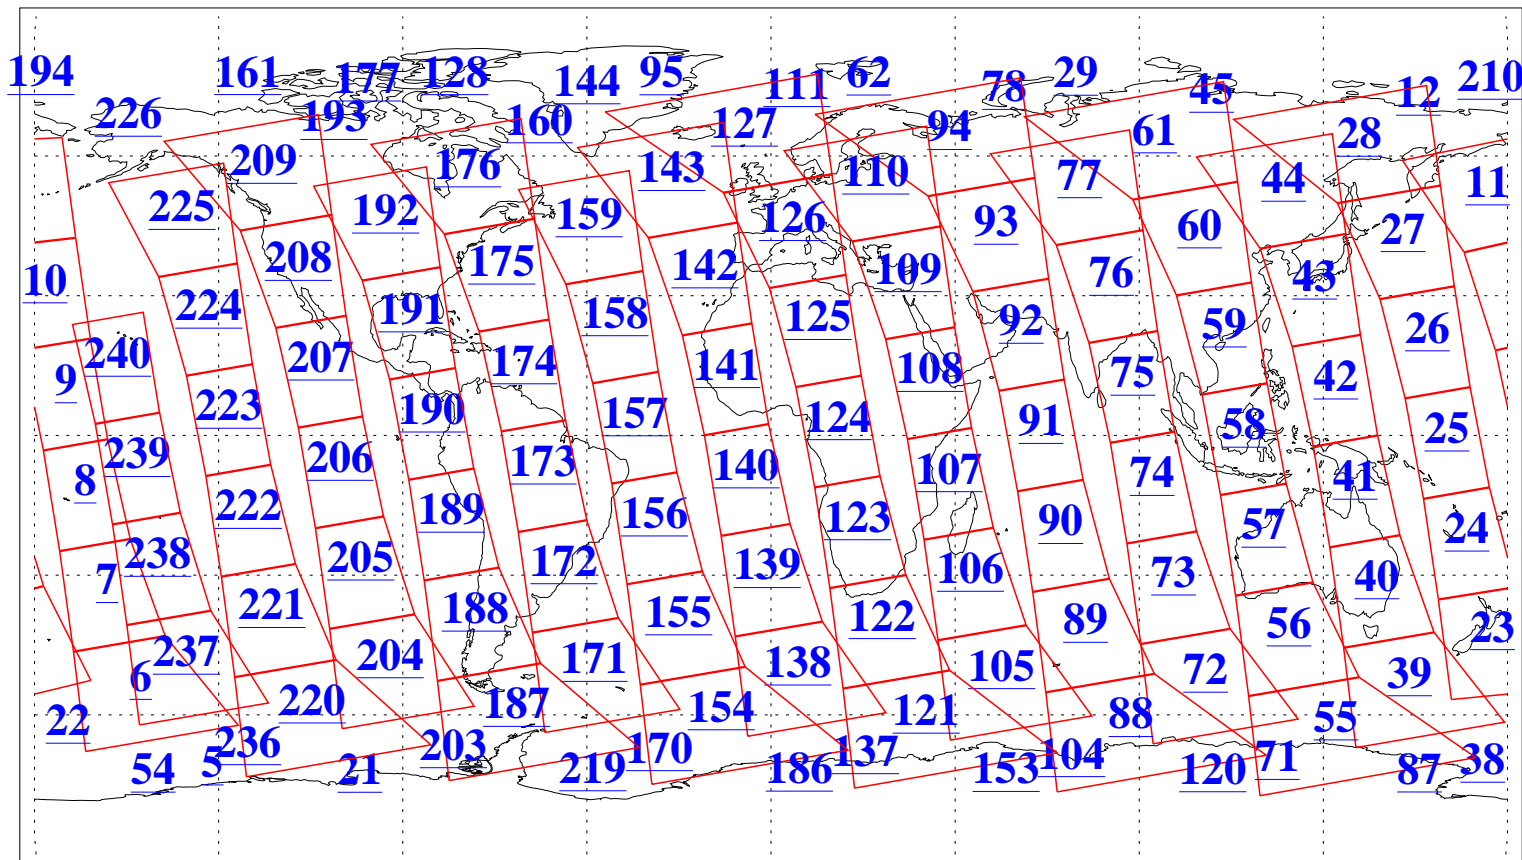

L1B Availability
 AMSU Granules: 240
 HSB Granules: 0
 AIRS Granules: 240

24 Jan 2004
 DoY 24
 Aqua Day 630
 Granules: 1 to 120

Granules: 121 to 240

Legend: AMSU Available, HSB Available, AIRS Available

L1B Availability
 AMSU Granules: 240
 HSB Granules: 0
 AIRS Granules: 240

24 Jan 2004
 DoY 24
 Aqua Day 630

Ascending Granules

Descending Granules

Legend: AMSU Available, HSB Available, AIRS Available

L1B Availability
AMSU Granules: 240
HSB Granules: 0
AIRS Granules: 240

24 Jan 2004
DoY 24
Aqua Day 630

Northern Hemisphere Granules

Southern Hemisphere Granules

Legend: AMSU Available, HSB Available, AIRS Available