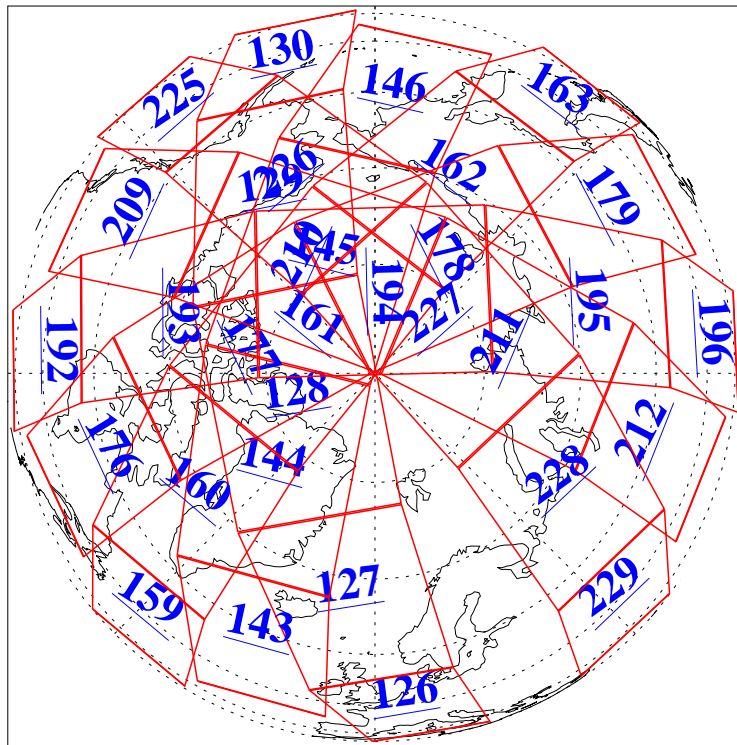

24 Jan 2004
 DoY 24
 Aqua Day 630

Ascending Granules

Descending Granules

Legend: AMSU Available, HSB Available, AIRS Available

L1B Availability
AMSU Granules: 240
HSB Granules: 0
AIRS Granules: 240

24 Jan 2004
DoY 24
Aqua Day 630

Northern Hemisphere Granules

Southern Hemisphere Granules

Legend: AMSU Available, HSB Available, AIRS Available