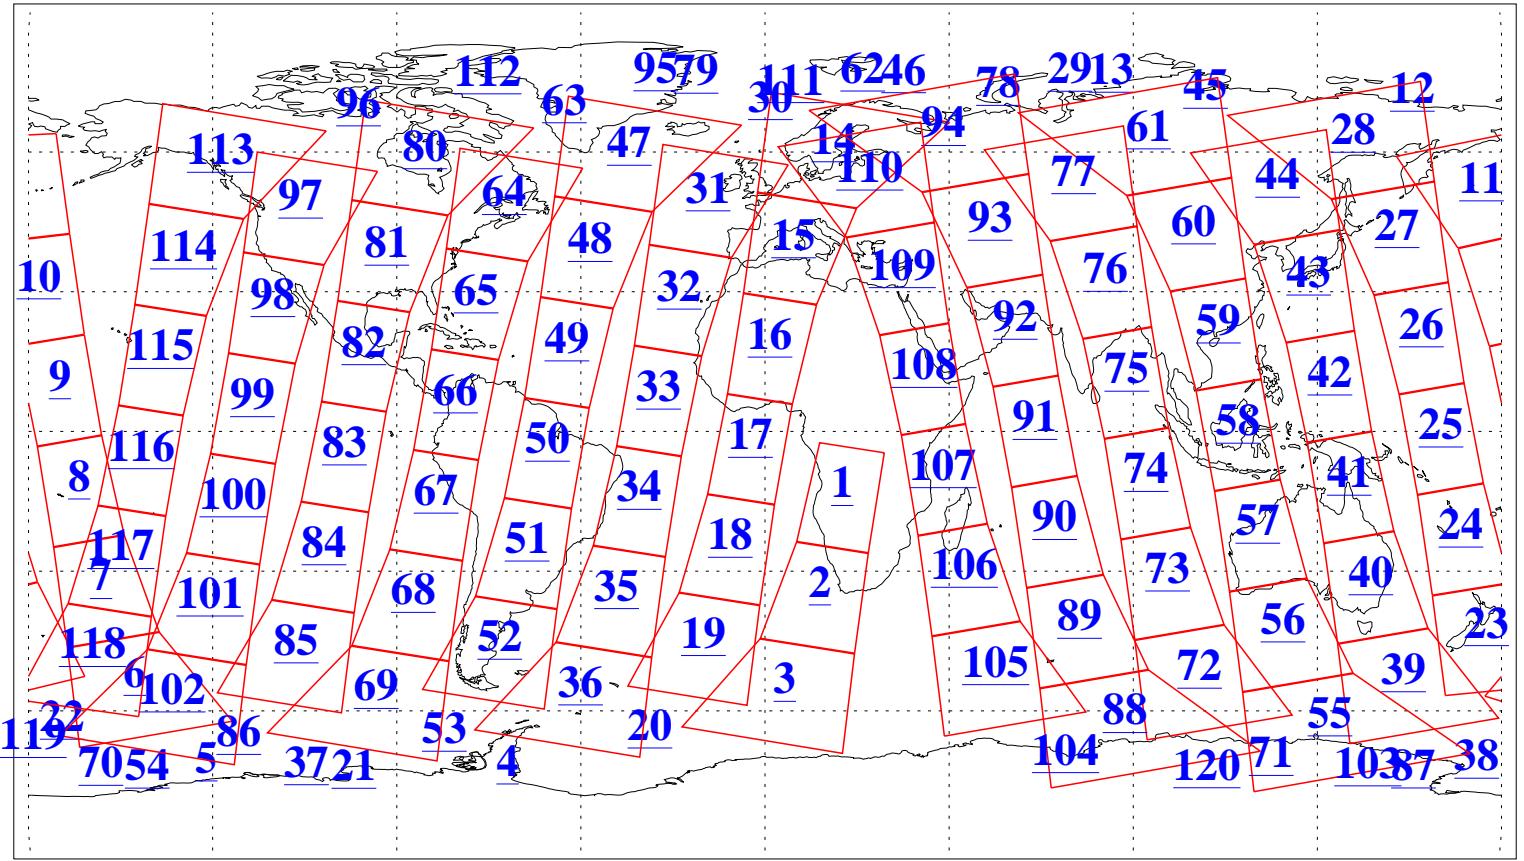

L1B Availability
 AMSU Granules: 240
 HSB Granules: 0
 AIRS Granules: 240

24 Jan 2004
 DoY 24
 Aqua Day 630
 Granules: 1 to 120

Granules: 121 to 240

Legend: AMSU Available, HSB Available, AIRS Available

L1B Availability
 AMSU Granules: 240
 HSB Granules: 0
 AIRS Granules: 240

24 Jan 2004
 DoY 24
 Aqua Day 630

Ascending Granules

Descending Granules

Legend: AMSU Available, HSB Available, AIRS Available

L1B Availability
AMSU Granules: 240
HSB Granules: 0
AIRS Granules: 240

24 Jan 2004
DoY 24
Aqua Day 630

Northern Hemisphere Granules

Southern Hemisphere Granules

Legend: AMSU Available, HSB Available, AIRS Available