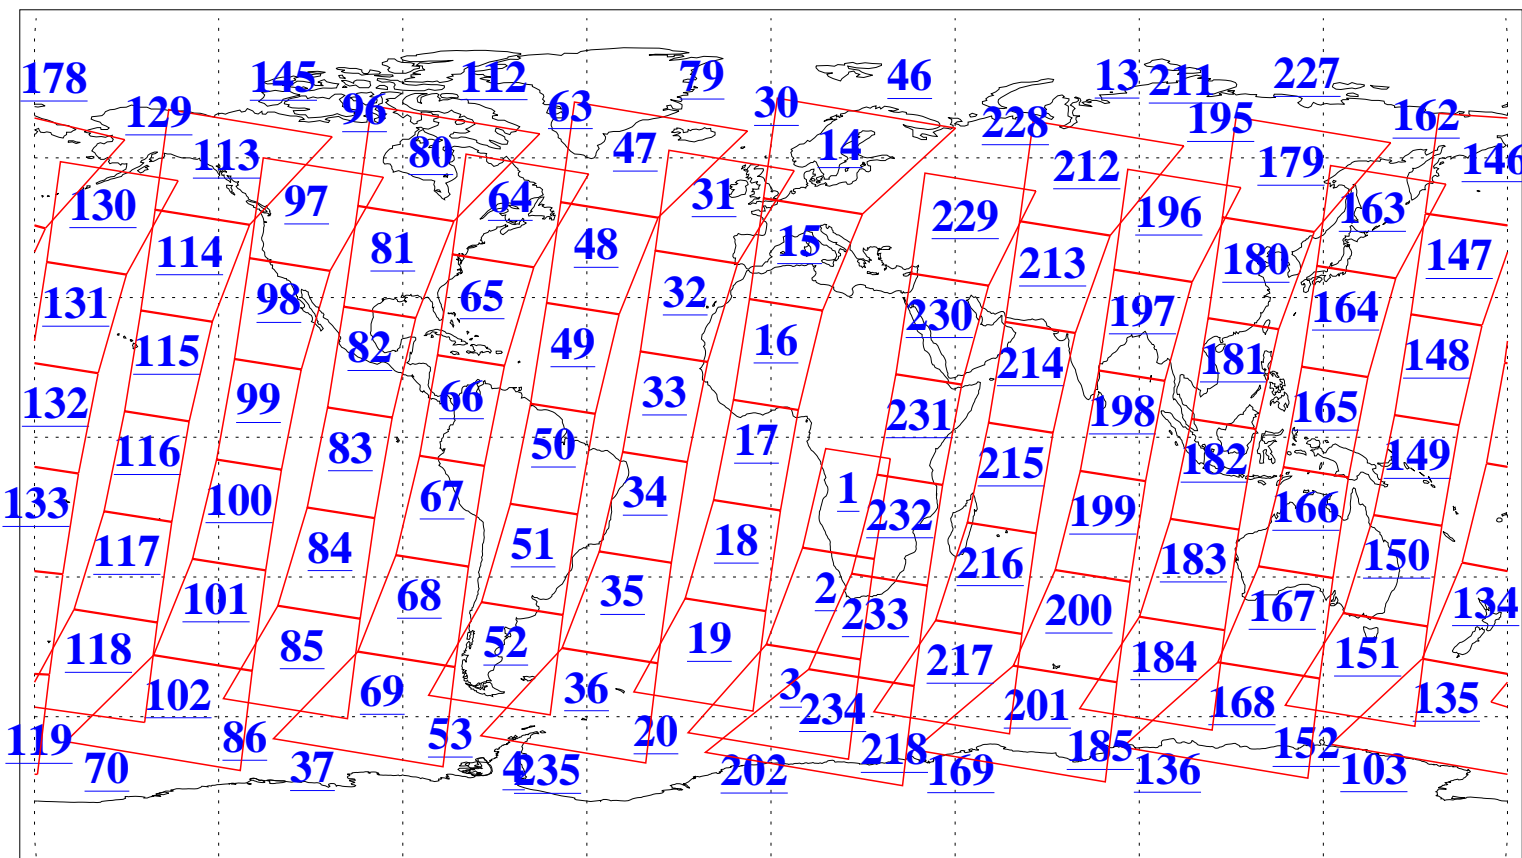

L1B Availability
 AMSU Granules: 240
 HSB Granules: 0
 AIRS Granules: 240

24 Jan 2004
 DoY 24
 Aqua Day 630
 Granules: 1 to 120

Granules: 121 to 240

Legend: AMSU Available, HSB Available, AIRS Available

L1B Availability
 AMSU Granules: 240
 HSB Granules: 0
 AIRS Granules: 240

24 Jan 2004
 DoY 24
 Aqua Day 630

Ascending Granules

Descending Granules

Legend: AMSU Available, HSB Available, AIRS Available

L1B Availability
AMSU Granules: 240
HSB Granules: 0
AIRS Granules: 240

24 Jan 2004
DoY 24
Aqua Day 630

Northern Hemisphere Granules

Southern Hemisphere Granules

Legend: AMSU Available, HSB Available, AIRS Available