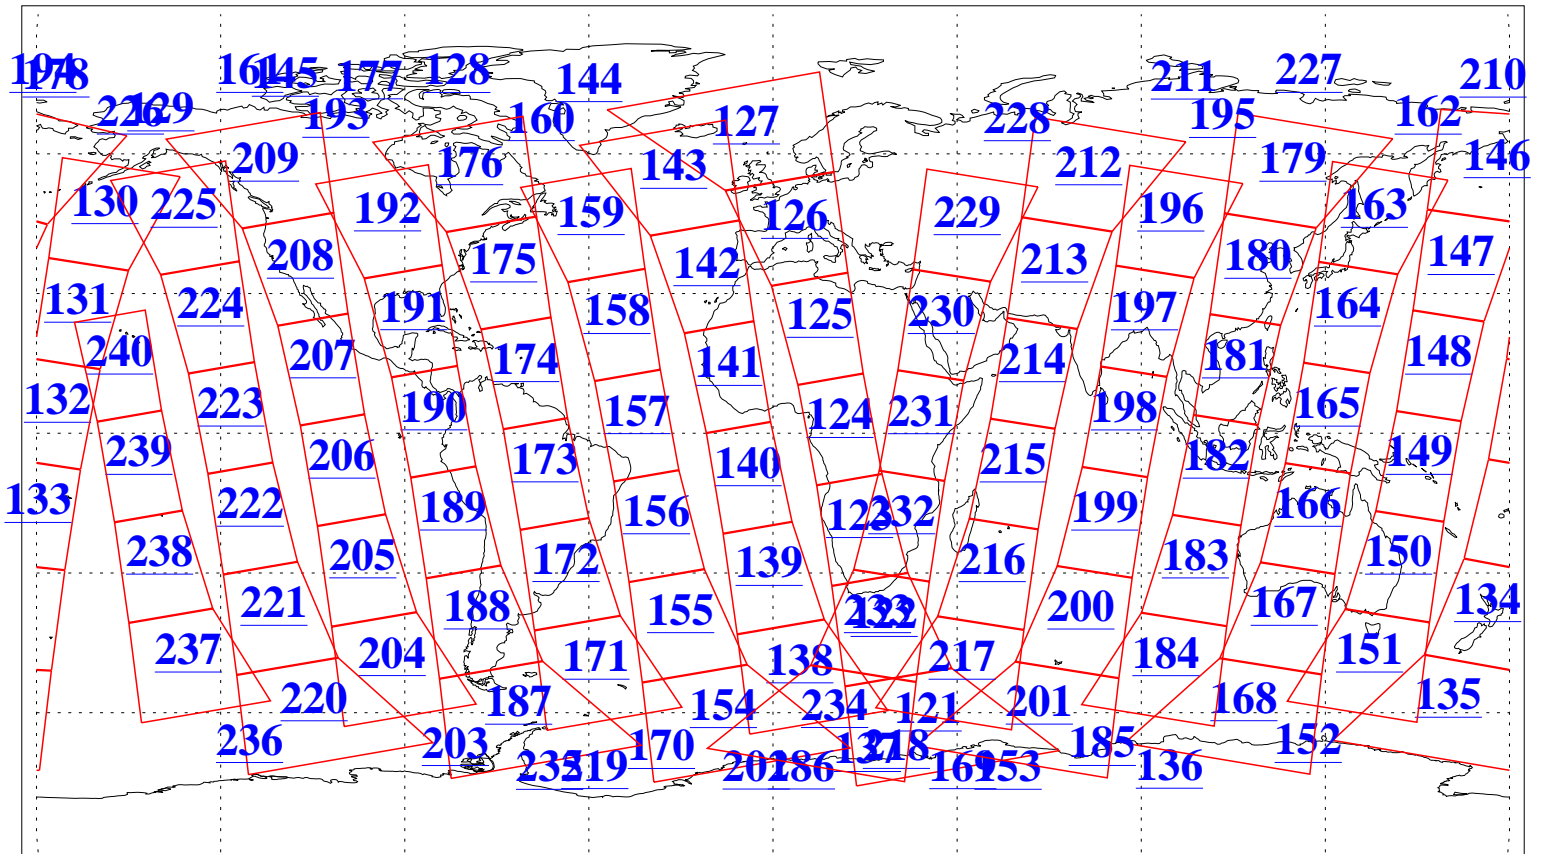

L1B Availability
 AMSU Granules: 240
 HSB Granules: 0
 AIRS Granules: 240

24 Jan 2004
 DoY 24
 Aqua Day 630
 Granules: 1 to 120

Granules: 121 to 240

Legend: AMSU Available, HSB Available, AIRS Available

L1B Availability
 AMSU Granules: 240
 HSB Granules: 0
 AIRS Granules: 240

24 Jan 2004
 DoY 24
 Aqua Day 630

Ascending Granules

Descending Granules

Legend: AMSU Available, HSB Available, AIRS Available

L1B Availability
AMSU Granules: 240
HSB Granules: 0
AIRS Granules: 240

24 Jan 2004
DoY 24
Aqua Day 630

Northern Hemisphere Granules

Southern Hemisphere Granules

Legend: AMSU Available, HSB Available, AIRS Available