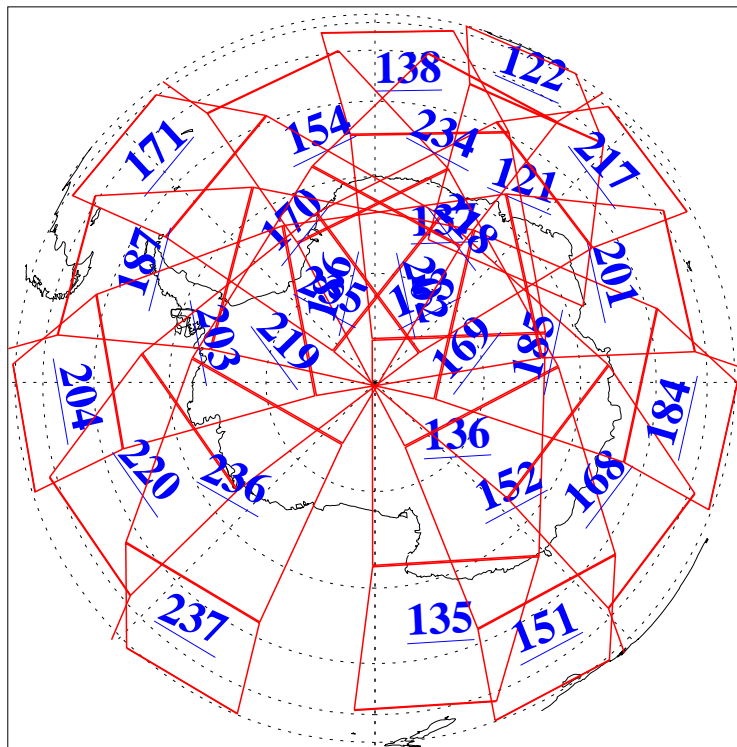

L1B Availability
 AMSU Granules: 240
 HSB Granules: 0
 AIRS Granules: 240

24 Jan 2004
 DoY 24
 Aqua Day 630
 Granules: 1 to 120

Granules: 121 to 240

Legend: AMSU Available, HSB Available, AIRS Available

L1B Availability
 AMSU Granules: 240
 HSB Granules: 0
 AIRS Granules: 240

24 Jan 2004
 DoY 24
 Aqua Day 630

Ascending Granules

Descending Granules

Legend: AMSU Available, HSB Available, AIRS Available

L1B Availability
AMSU Granules: 240
HSB Granules: 0
AIRS Granules: 240

24 Jan 2004
DoY 24
Aqua Day 630

Northern Hemisphere Granules

Southern Hemisphere Granules

Legend: AMSU Available, HSB Available, AIRS Available