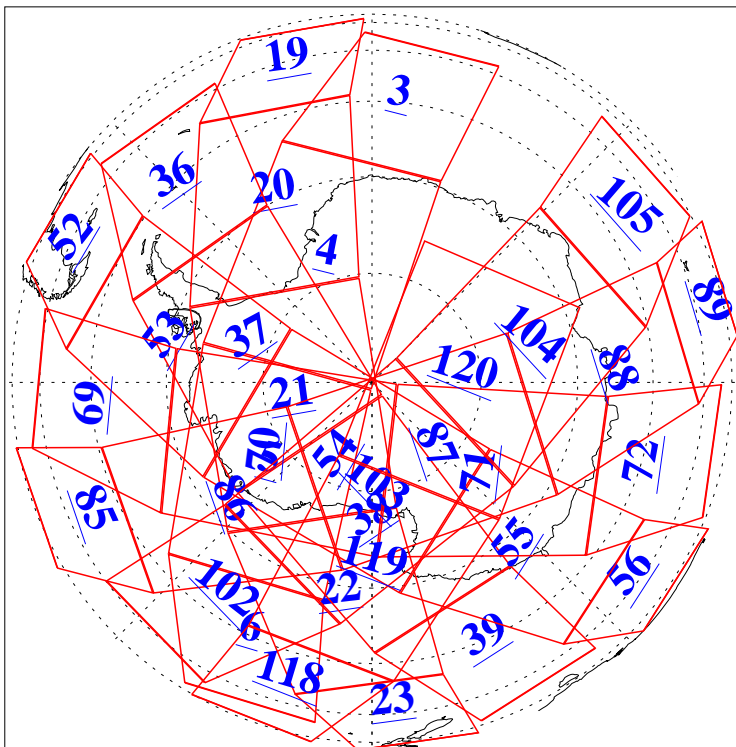

L1B Availability
 AMSU Granules: 240
 HSB Granules: 0
 AIRS Granules: 240

24 Jan 2004
 DoY 24
 Aqua Day 630
 Granules: 1 to 120

Granules: 121 to 240

Legend: AMSU Available, HSB Available, AIRS Available

L1B Availability
 AMSU Granules: 240
 HSB Granules: 0
 AIRS Granules: 240

24 Jan 2004
 DoY 24
 Aqua Day 630

Ascending Granules

Descending Granules

Legend: AMSU Available, HSB Available, AIRS Available

L1B Availability
AMSU Granules: 240
HSB Granules: 0
AIRS Granules: 240

24 Jan 2004
DoY 24
Aqua Day 630

Northern Hemisphere Granules

Southern Hemisphere Granules

Legend: AMSU Available, HSB Available, AIRS Available