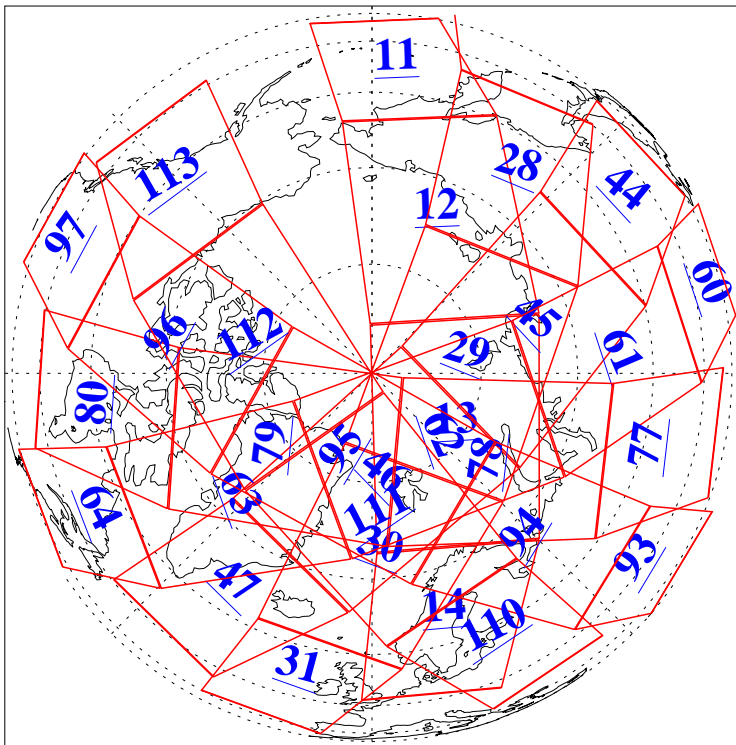

L1B Availability
 AMSU Granules: 240
 HSB Granules: 0
 AIRS Granules: 240

24 Jan 2004
 DoY 24
 Aqua Day 630
 Granules: 1 to 120

Granules: 121 to 240

Legend: AMSU Available, HSB Available, AIRS Available

L1B Availability
 AMSU Granules: 240
 HSB Granules: 0
 AIRS Granules: 240

24 Jan 2004
 DoY 24
 Aqua Day 630

Ascending Granules

Descending Granules

Legend: AMSU Available, HSB Available, AIRS Available

L1B Availability
AMSU Granules: 240
HSB Granules: 0
AIRS Granules: 240

24 Jan 2004
DoY 24
Aqua Day 630

Northern Hemisphere Granules

Southern Hemisphere Granules

Legend: AMSU Available, HSB Available, AIRS Available