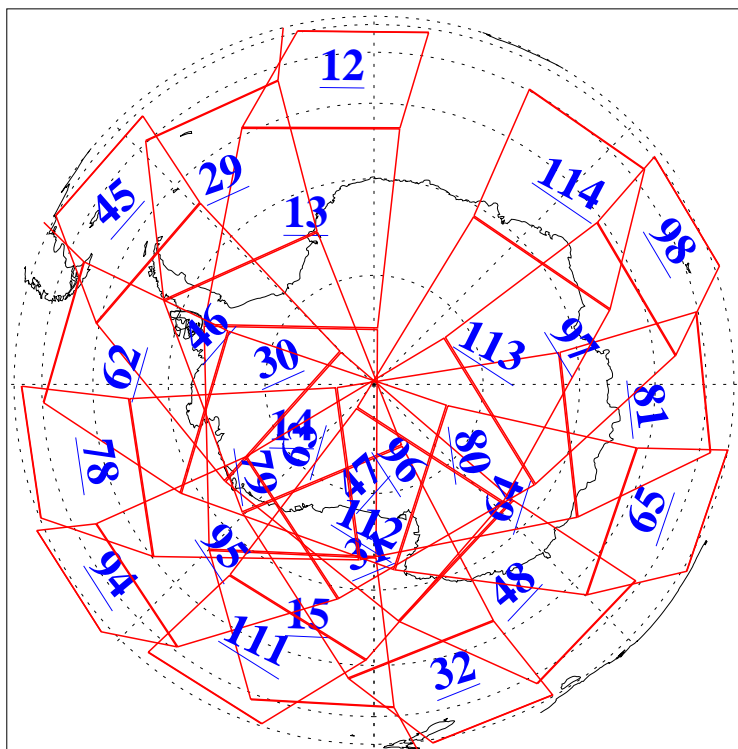

L1B Availability
AMSU Granules: 240
HSB Granules: 0
AIRS Granules: 240

23 Jan 2004
DoY 23
Aqua Day 629
Granules: 1 to 120

Granules: 121 to 240

Legend: AMSU Available, HSB Available, AIRS Available

L1B Availability
AMSU Granules: 240
HSB Granules: 0
AIRS Granules: 240

23 Jan 2004
DoY 23
Aqua Day 629

Ascending Granules

Descending Granules

Legend: AMSU Available, HSB Available, AIRS Available

L1B Availability
 AMSU Granules: 240
 HSB Granules: 0
 AIRS Granules: 240

23 Jan 2004
 DoY 23
 Aqua Day 629

Northern Hemisphere Granules

Southern Hemisphere Granules

Legend: AMSU Available, HSB Available, AIRS Available