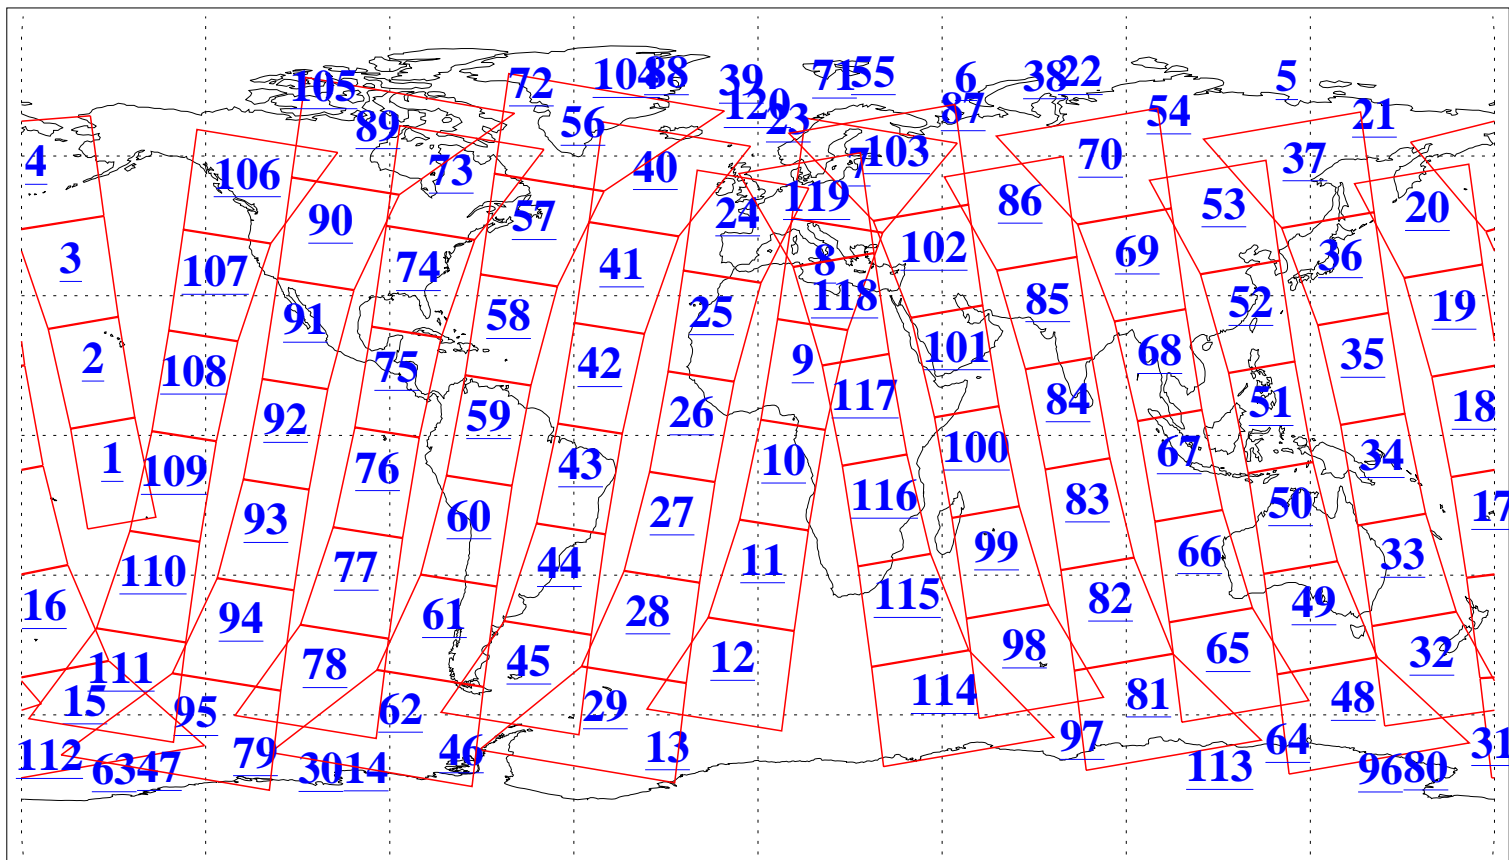

L1B Availability
AMSU Granules: 240
HSB Granules: 0
AIRS Granules: 240

23 Jan 2004
DoY 23
Aqua Day 629
Granules: 1 to 120

Granules: 121 to 240

Legend: AMSU Available, HSB Available, AIRS Available

L1B Availability
AMSU Granules: 240
HSB Granules: 0
AIRS Granules: 240

23 Jan 2004
DoY 23
Aqua Day 629

Ascending Granules

Descending Granules

Legend: AMSU Available, HSB Available, AIRS Available

L1B Availability
 AMSU Granules: 240
 HSB Granules: 0
 AIRS Granules: 240

23 Jan 2004
 DoY 23
 Aqua Day 629

Northern Hemisphere Granules

Southern Hemisphere Granules

Legend: AMSU Available, HSB Available, AIRS Available