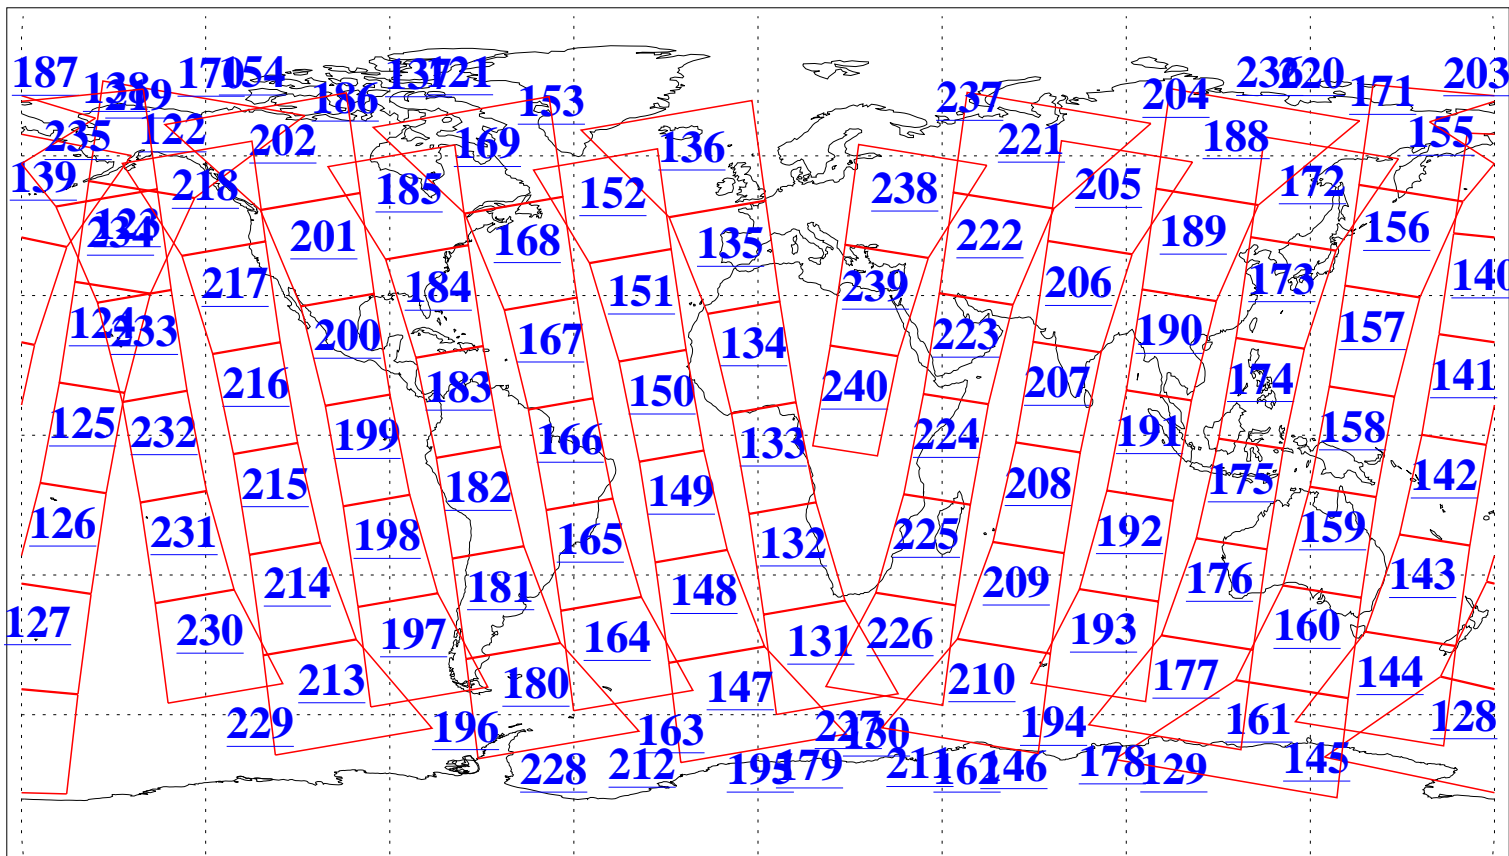

L1B Availability
AMSU Granules: 240
HSB Granules: 0
AIRS Granules: 240

23 Jan 2004
DoY 23
Aqua Day 629
Granules: 1 to 120

Granules: 121 to 240

Legend: AMSU Available, HSB Available, AIRS Available

L1B Availability
AMSU Granules: 240
HSB Granules: 0
AIRS Granules: 240

23 Jan 2004
DoY 23
Aqua Day 629

Ascending Granules

Descending Granules

Legend: AMSU Available, HSB Available, AIRS Available

L1B Availability
 AMSU Granules: 240
 HSB Granules: 0
 AIRS Granules: 240

23 Jan 2004
 DoY 23
 Aqua Day 629

Northern Hemisphere Granules

Southern Hemisphere Granules

Legend: AMSU Available, HSB Available, AIRS Available