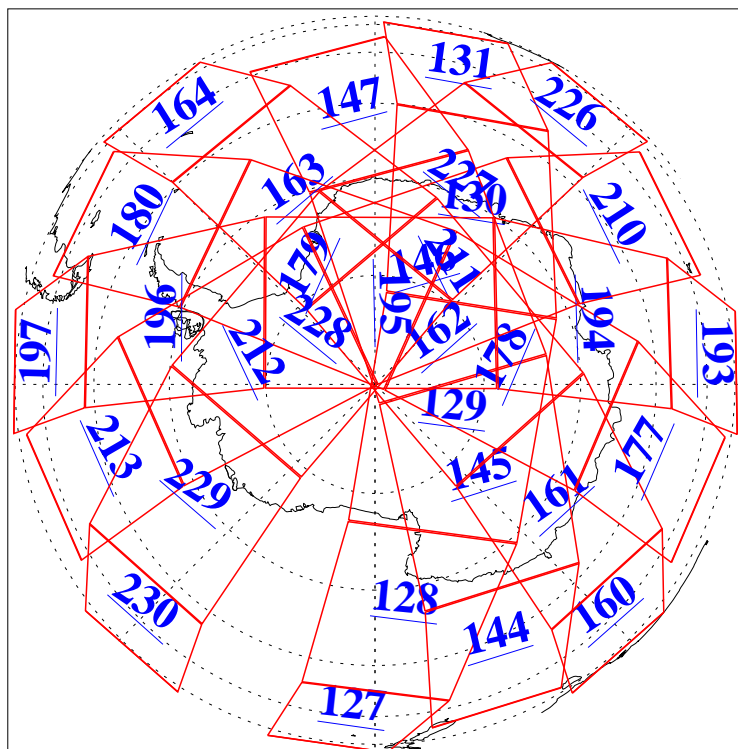

23 Jan 2004
DoY 23
Aqua Day 629

Ascending Granules

Descending Granules

Legend: AMSU Available, HSB Available, AIRS Available

L1B Availability
 AMSU Granules: 240
 HSB Granules: 0
 AIRS Granules: 240

23 Jan 2004
 DoY 23
 Aqua Day 629

Northern Hemisphere Granules

Southern Hemisphere Granules

Legend: AMSU Available, HSB Available, AIRS Available