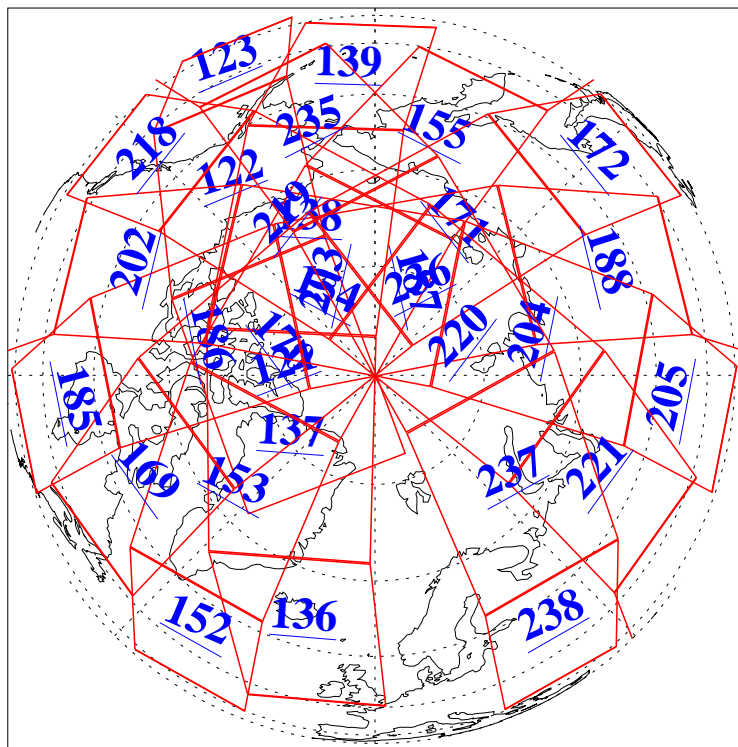

L1B Availability
AMSU Granules: 240
HSB Granules: 0
AIRS Granules: 240

23 Jan 2004
DoY 23
Aqua Day 629
Granules: 1 to 120

Granules: 121 to 240

Legend: AMSU Available, HSB Available, AIRS Available

L1B Availability
AMSU Granules: 240
HSB Granules: 0
AIRS Granules: 240

23 Jan 2004
DoY 23
Aqua Day 629

Ascending Granules

Descending Granules

Legend: AMSU Available, HSB Available, AIRS Available

L1B Availability
 AMSU Granules: 240
 HSB Granules: 0
 AIRS Granules: 240

23 Jan 2004
 DoY 23
 Aqua Day 629

Northern Hemisphere Granules

Southern Hemisphere Granules

Legend: AMSU Available, HSB Available, AIRS Available