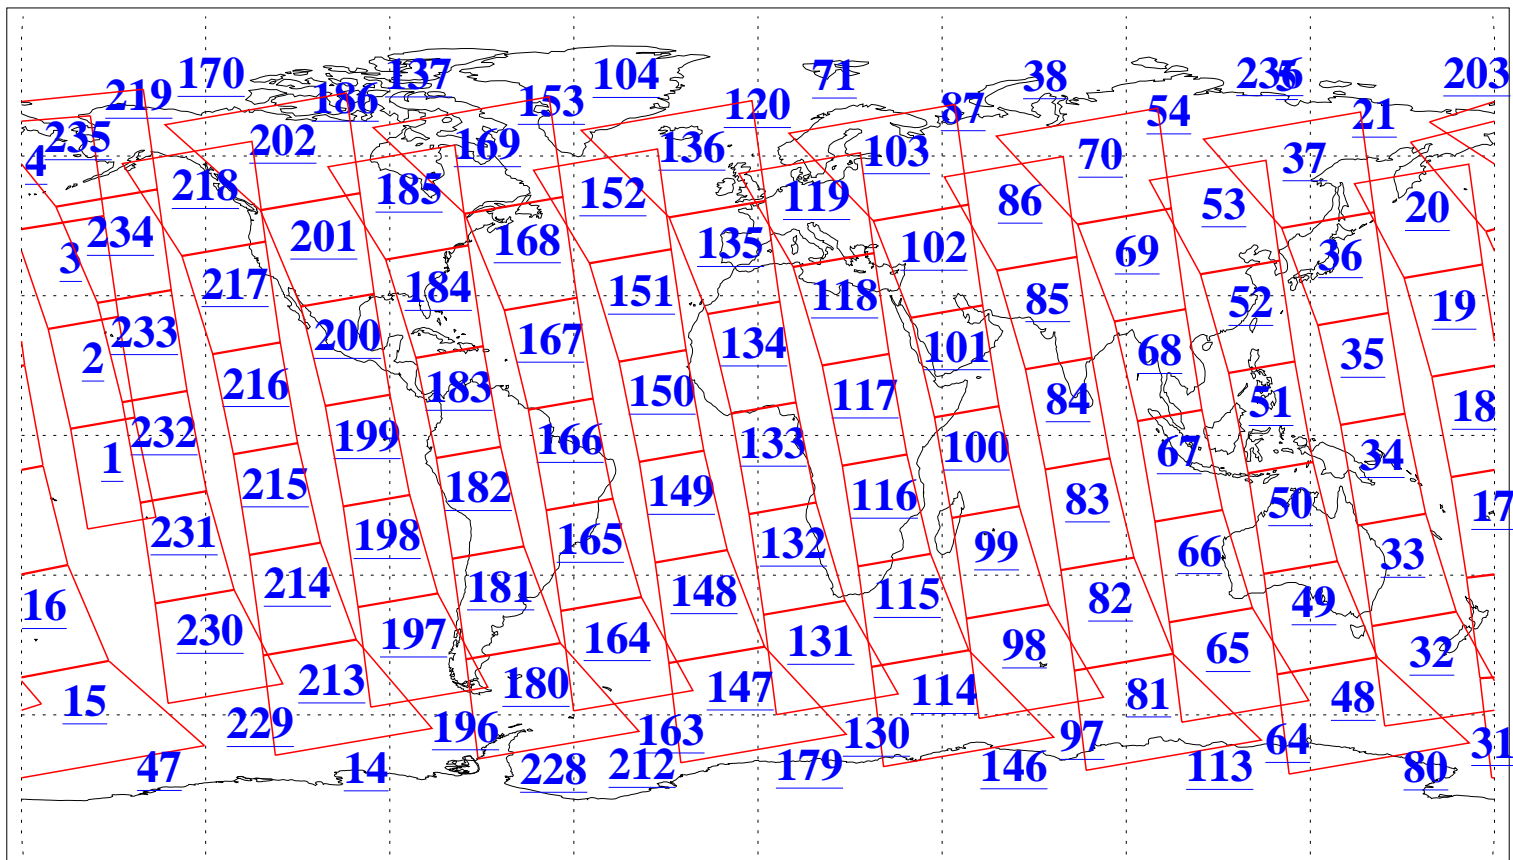

L1B Availability
AMSU Granules: 240
HSB Granules: 0
AIRS Granules: 240

23 Jan 2004
DoY 23
Aqua Day 629
Granules: 1 to 120

Granules: 121 to 240

Legend: AMSU Available, HSB Available, AIRS Available

L1B Availability
AMSU Granules: 240
HSB Granules: 0
AIRS Granules: 240

23 Jan 2004
DoY 23
Aqua Day 629

Ascending Granules

Descending Granules

Legend: AMSU Available, HSB Available, AIRS Available

L1B Availability
 AMSU Granules: 240
 HSB Granules: 0
 AIRS Granules: 240

23 Jan 2004
 DoY 23
 Aqua Day 629

Northern Hemisphere Granules

Southern Hemisphere Granules

Legend: AMSU Available, HSB Available, AIRS Available