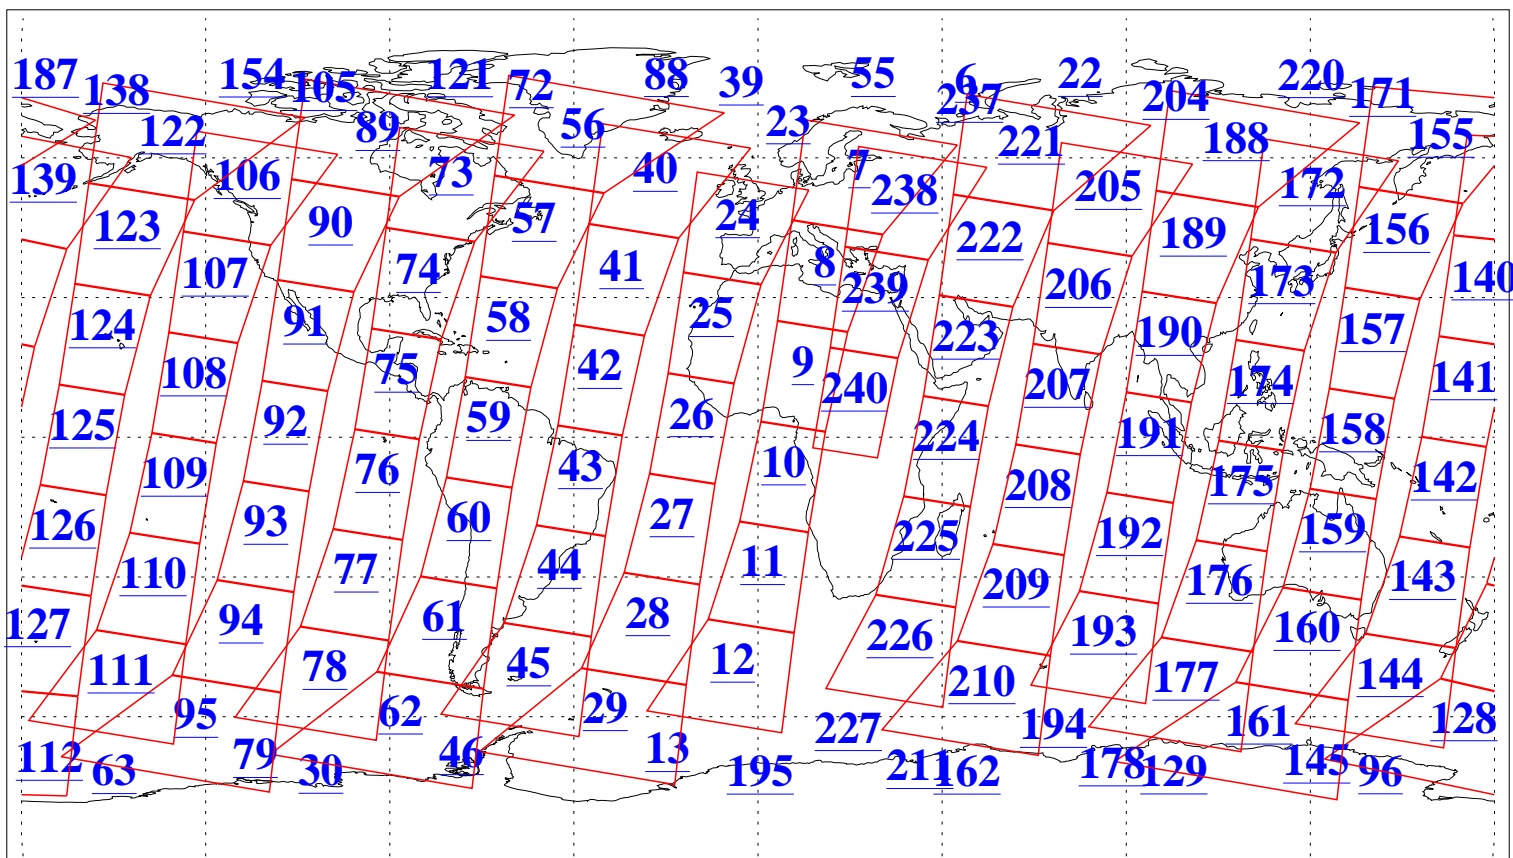

L1B Availability
AMSU Granules: 240
HSB Granules: 0
AIRS Granules: 240

23 Jan 2004
DoY 23
Aqua Day 629
Granules: 1 to 120

Granules: 121 to 240

Legend: AMSU Available, HSB Available, AIRS Available

L1B Availability
AMSU Granules: 240
HSB Granules: 0
AIRS Granules: 240

23 Jan 2004
DoY 23
Aqua Day 629

Ascending Granules

Descending Granules

Legend: AMSU Available, HSB Available, AIRS Available

L1B Availability
 AMSU Granules: 240
 HSB Granules: 0
 AIRS Granules: 240

23 Jan 2004
 DoY 23
 Aqua Day 629

Northern Hemisphere Granules

Southern Hemisphere Granules

Legend: AMSU Available, HSB Available, AIRS Available