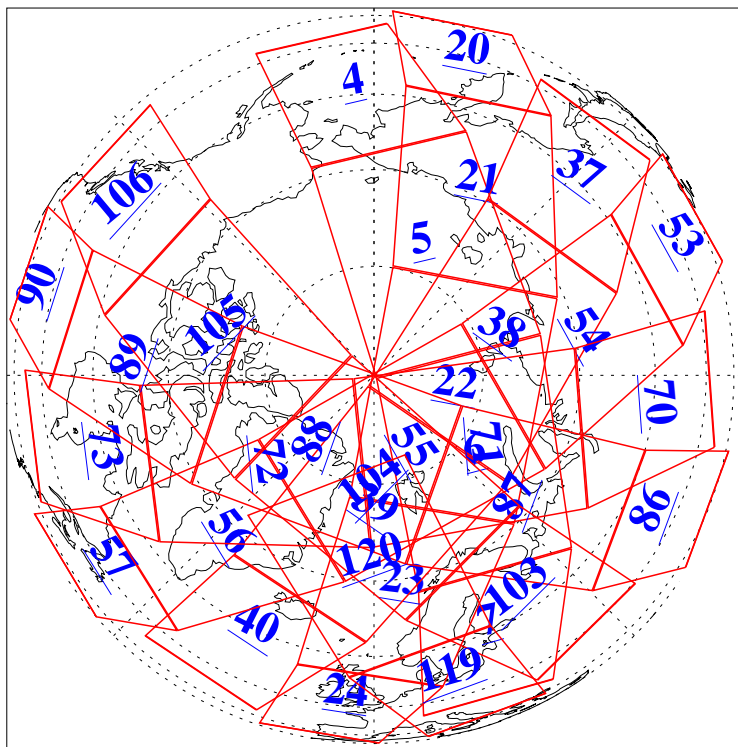

L1B Availability
AMSU Granules: 240
HSB Granules: 0
AIRS Granules: 240

23 Jan 2004
DoY 23
Aqua Day 629
Granules: 1 to 120

Granules: 121 to 240

Legend: AMSU Available, HSB Available, AIRS Available

L1B Availability
AMSU Granules: 240
HSB Granules: 0
AIRS Granules: 240

23 Jan 2004
DoY 23
Aqua Day 629

Ascending Granules

Descending Granules

Legend: AMSU Available, HSB Available, AIRS Available

L1B Availability
 AMSU Granules: 240
 HSB Granules: 0
 AIRS Granules: 240

23 Jan 2004
 DoY 23
 Aqua Day 629

Northern Hemisphere Granules

Southern Hemisphere Granules

Legend: AMSU Available, HSB Available, AIRS Available