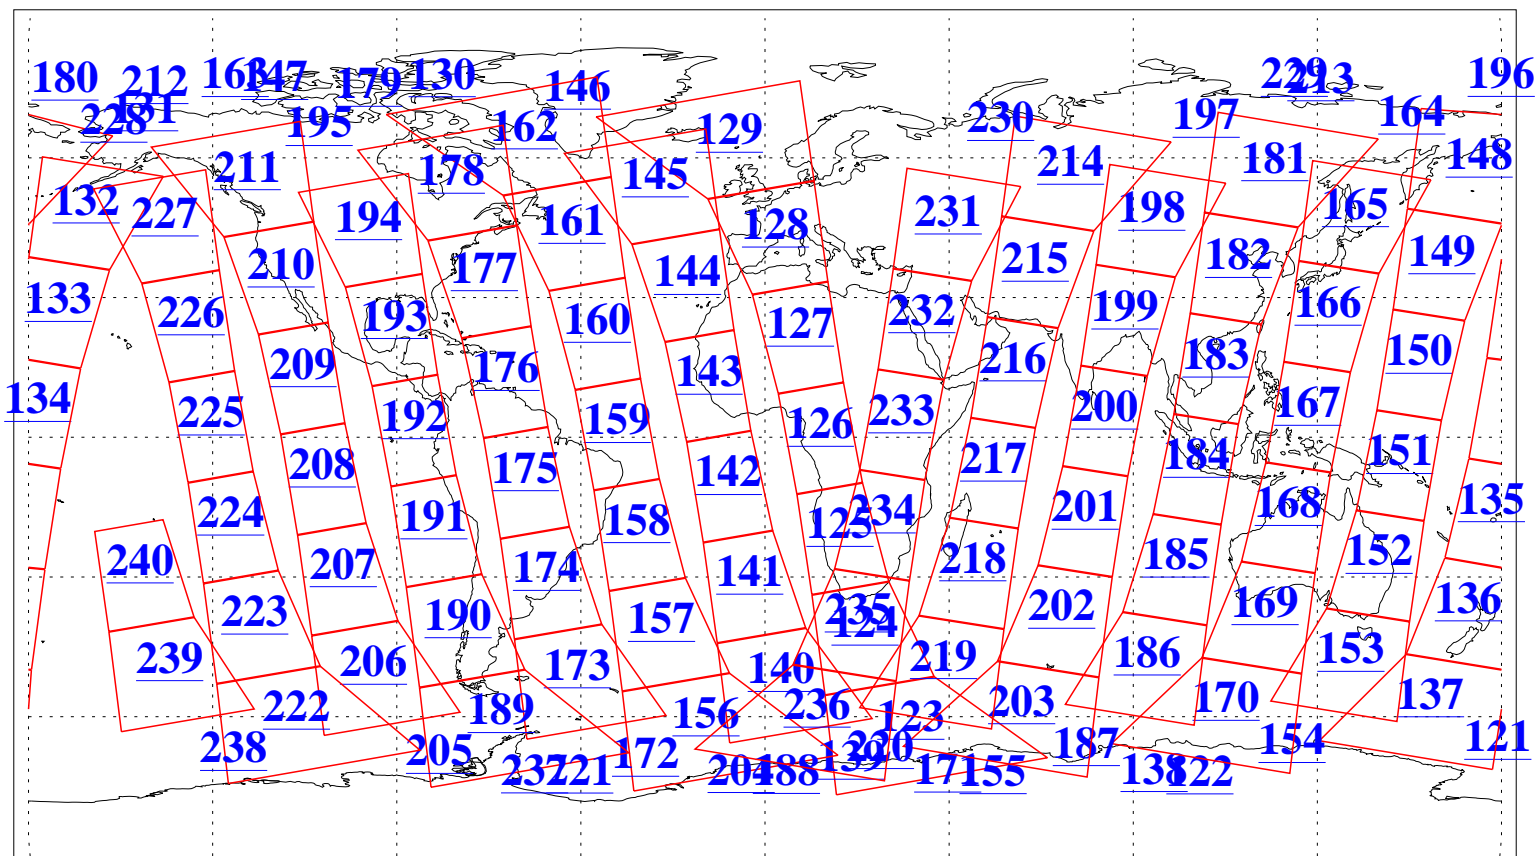

L1B Availability  
AMSU Granules: 240  
HSB Granules: 0  
AIRS Granules: 240

22 Jan 2004  
DoY 22  
Aqua Day 628  
Granules: 1 to 120

Granules: 121 to 240

Legend: AMSU Available, HSB Available, AIRS Available

L1B Availability  
AMSU Granules: 240  
HSB Granules: 0  
AIRS Granules: 240

22 Jan 2004  
DoY 22  
Aqua Day 628

Ascending Granules

Descending Granules

Legend: AMSU Available, HSB Available, AIRS Available

L1B Availability  
 AMSU Granules: 240  
 HSB Granules: 0  
 AIRS Granules: 240

22 Jan 2004  
 DoY 22  
 Aqua Day 628

Northern Hemisphere Granules

Southern Hemisphere Granules

Legend: AMSU Available, HSB Available, AIRS Available