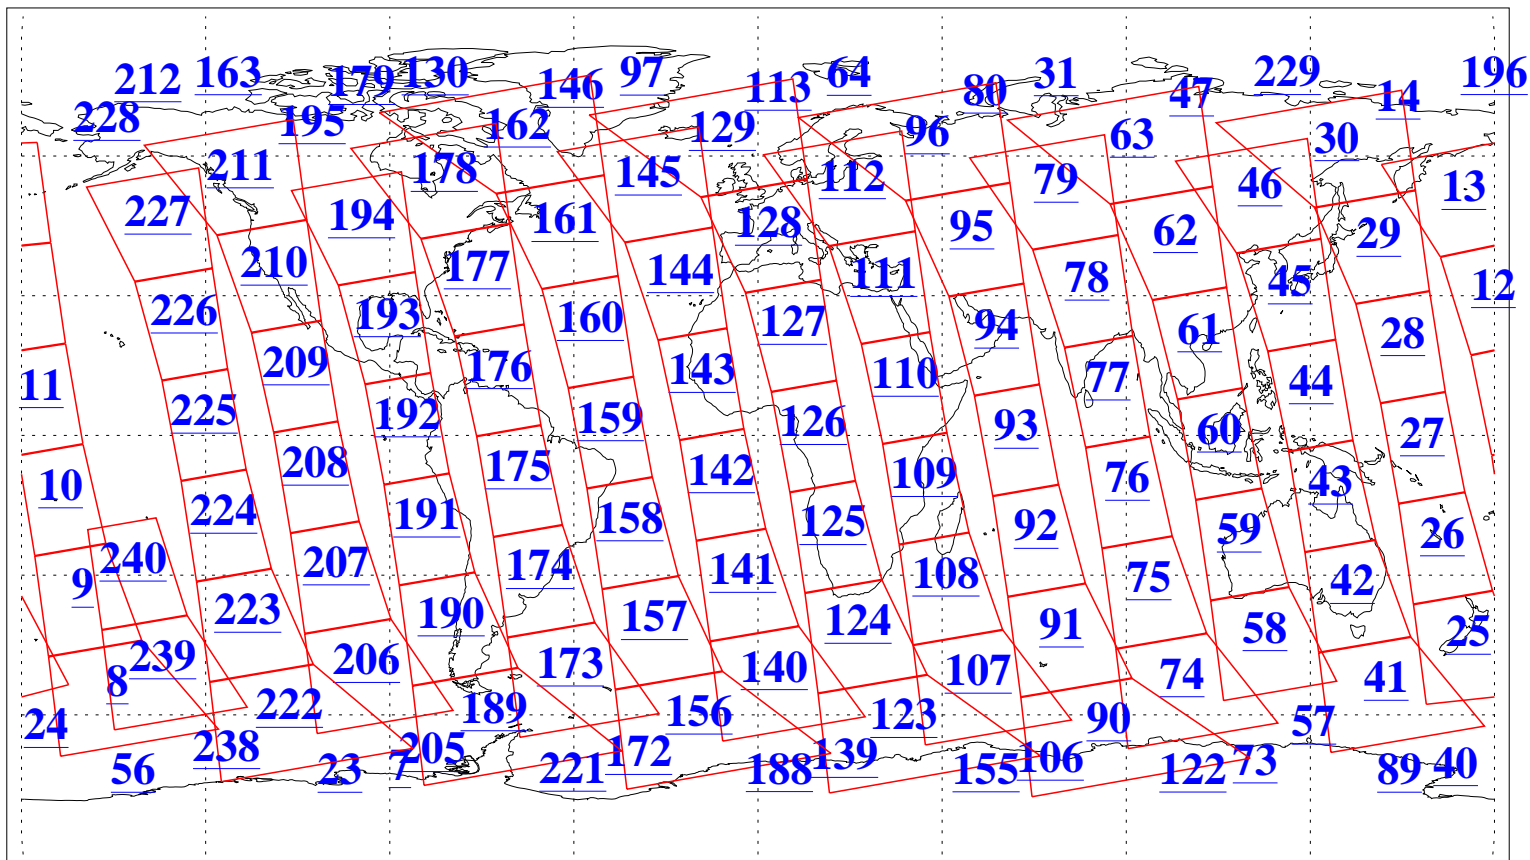

L1B Availability  
AMSU Granules: 240  
HSB Granules: 0  
AIRS Granules: 240

22 Jan 2004  
DoY 22  
Aqua Day 628  
Granules: 1 to 120

Granules: 121 to 240

Legend: AMSU Available, HSB Available, AIRS Available

L1B Availability  
AMSU Granules: 240  
HSB Granules: 0  
AIRS Granules: 240

22 Jan 2004  
DoY 22  
Aqua Day 628

Ascending Granules

Descending Granules

Legend: AMSU Available, HSB Available, AIRS Available

L1B Availability  
 AMSU Granules: 240  
 HSB Granules: 0  
 AIRS Granules: 240

22 Jan 2004  
 DoY 22  
 Aqua Day 628

Northern Hemisphere Granules

Southern Hemisphere Granules

Legend: AMSU Available, HSB Available, AIRS Available