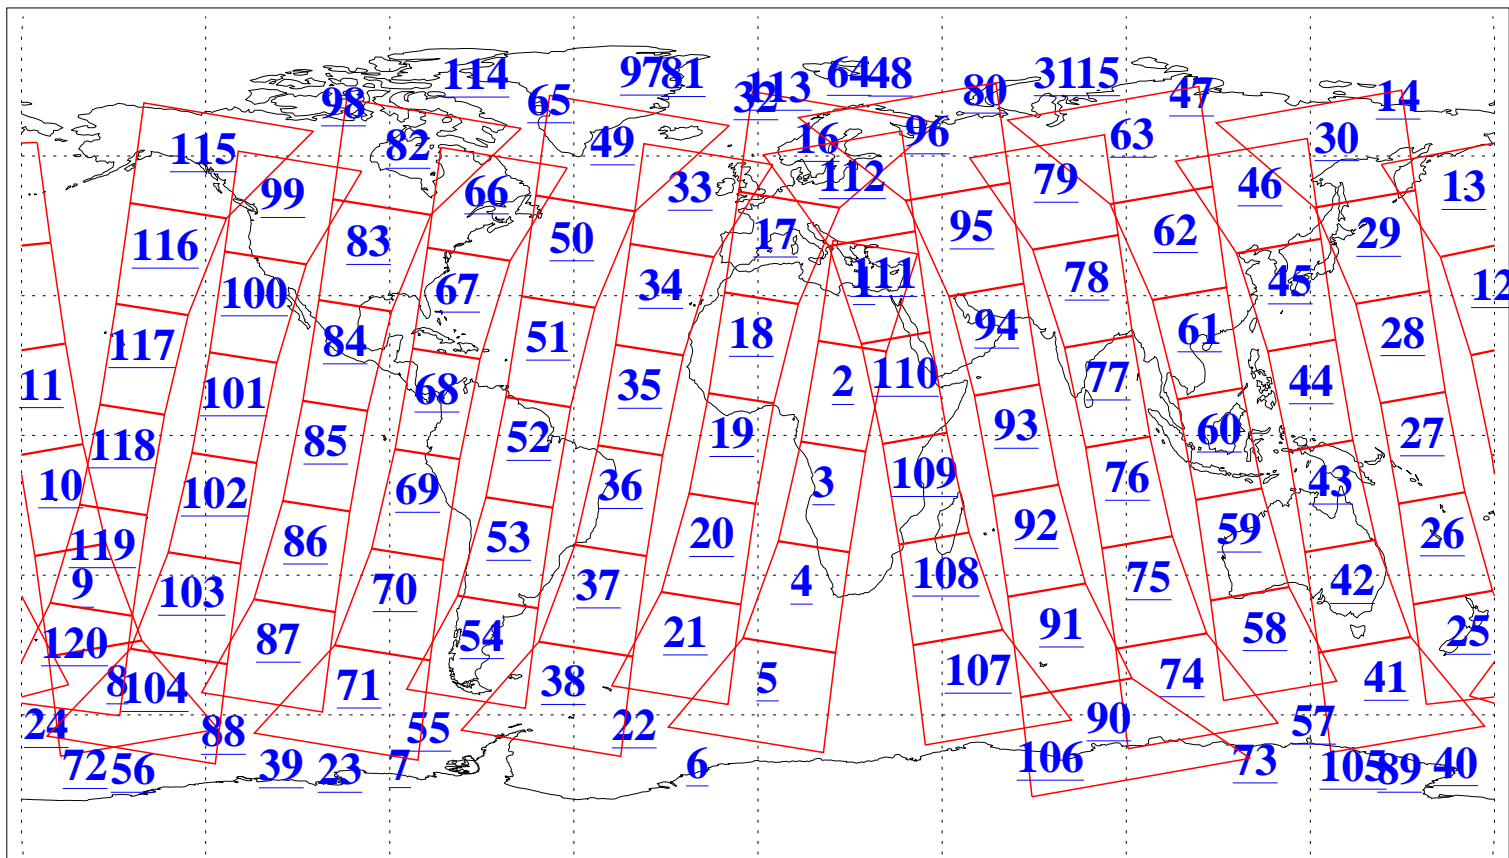

L1B Availability  
AMSU Granules: 240  
HSB Granules: 0  
AIRS Granules: 240

22 Jan 2004  
DoY 22  
Aqua Day 628  
Granules: 1 to 120

Granules: 121 to 240

Legend: AMSU Available, HSB Available, AIRS Available

L1B Availability  
AMSU Granules: 240  
HSB Granules: 0  
AIRS Granules: 240

22 Jan 2004  
DoY 22  
Aqua Day 628

Ascending Granules

Descending Granules

Legend: AMSU Available, HSB Available, AIRS Available

L1B Availability  
 AMSU Granules: 240  
 HSB Granules: 0  
 AIRS Granules: 240

22 Jan 2004  
 DoY 22  
 Aqua Day 628

Northern Hemisphere Granules

Southern Hemisphere Granules

Legend: AMSU Available, HSB Available, AIRS Available