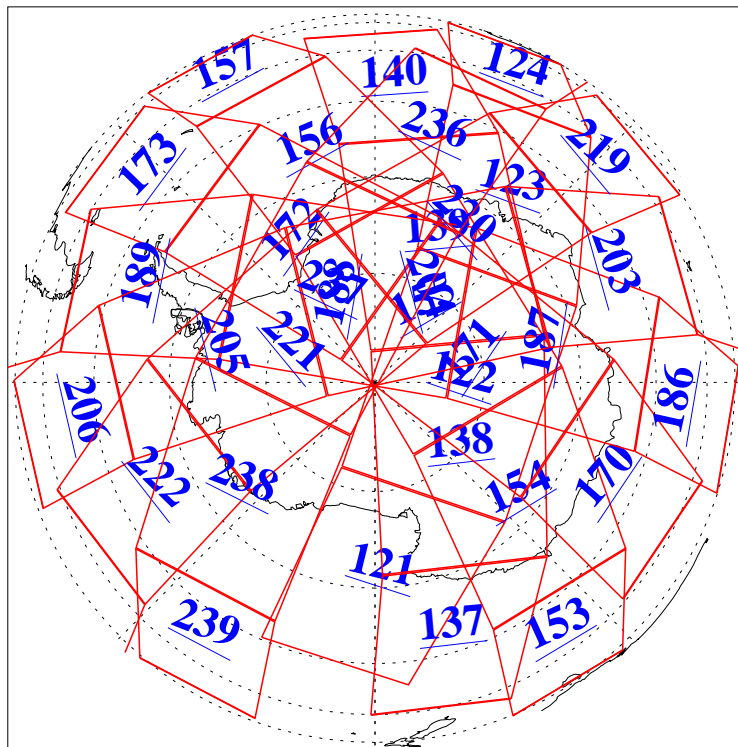

L1B Availability  
AMSU Granules: 240  
HSB Granules: 0  
AIRS Granules: 240

22 Jan 2004  
DoY 22  
Aqua Day 628  
Granules: 1 to 120

Granules: 121 to 240

Legend: AMSU Available, HSB Available, AIRS Available

L1B Availability  
AMSU Granules: 240  
HSB Granules: 0  
AIRS Granules: 240

22 Jan 2004  
DoY 22  
Aqua Day 628

Ascending Granules

Descending Granules

Legend: AMSU Available, HSB Available, AIRS Available

L1B Availability  
 AMSU Granules: 240  
 HSB Granules: 0  
 AIRS Granules: 240

22 Jan 2004  
 DoY 22  
 Aqua Day 628

Northern Hemisphere Granules

Southern Hemisphere Granules

Legend: AMSU Available, HSB Available, AIRS Available