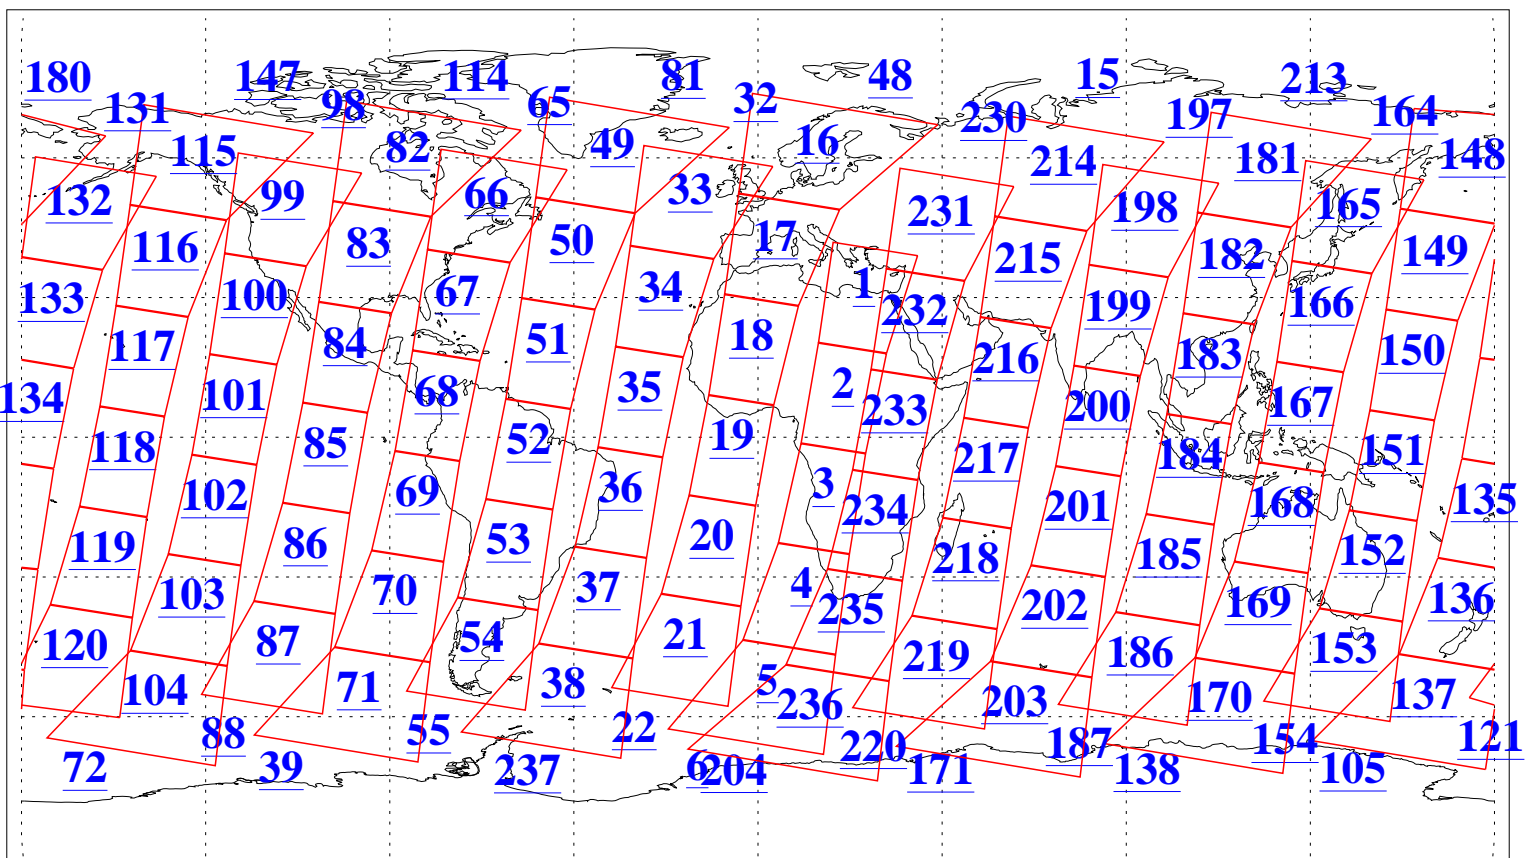

L1B Availability  
AMSU Granules: 240  
HSB Granules: 0  
AIRS Granules: 240

22 Jan 2004  
DoY 22  
Aqua Day 628  
Granules: 1 to 120

Granules: 121 to 240

Legend: AMSU Available, HSB Available, AIRS Available

L1B Availability  
AMSU Granules: 240  
HSB Granules: 0  
AIRS Granules: 240

22 Jan 2004  
DoY 22  
Aqua Day 628

Ascending Granules

Descending Granules

Legend: AMSU Available, HSB Available, AIRS Available

L1B Availability  
 AMSU Granules: 240  
 HSB Granules: 0  
 AIRS Granules: 240

22 Jan 2004  
 DoY 22  
 Aqua Day 628

Northern Hemisphere Granules

Southern Hemisphere Granules

Legend: AMSU Available, HSB Available, AIRS Available