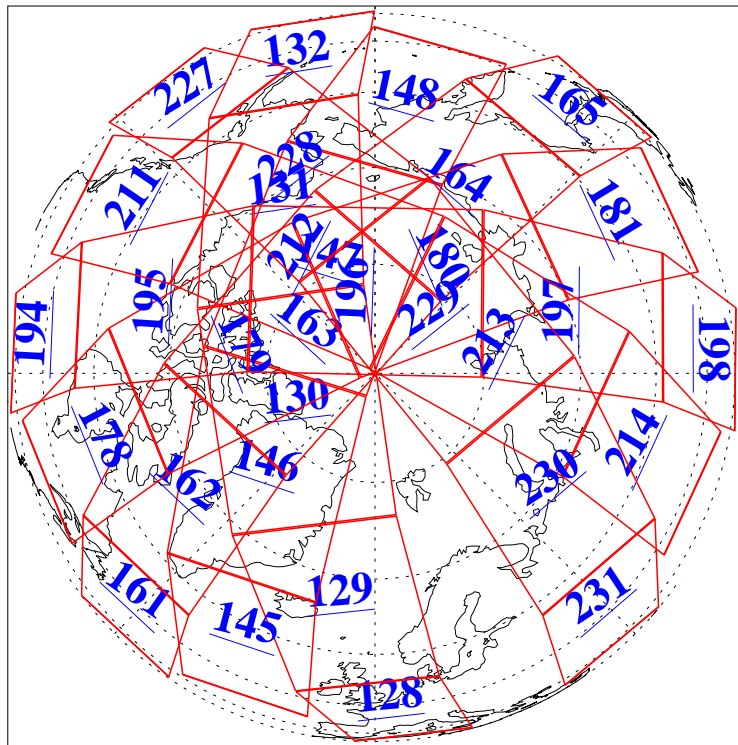

L1B Availability  
AMSU Granules: 240  
HSB Granules: 0  
AIRS Granules: 240

22 Jan 2004  
DoY 22  
Aqua Day 628

Ascending Granules

Descending Granules

Legend: AMSU Available, HSB Available, AIRS Available

L1B Availability  
 AMSU Granules: 240  
 HSB Granules: 0  
 AIRS Granules: 240

22 Jan 2004  
 DoY 22  
 Aqua Day 628

Northern Hemisphere Granules

Southern Hemisphere Granules

Legend: AMSU Available, HSB Available, AIRS Available