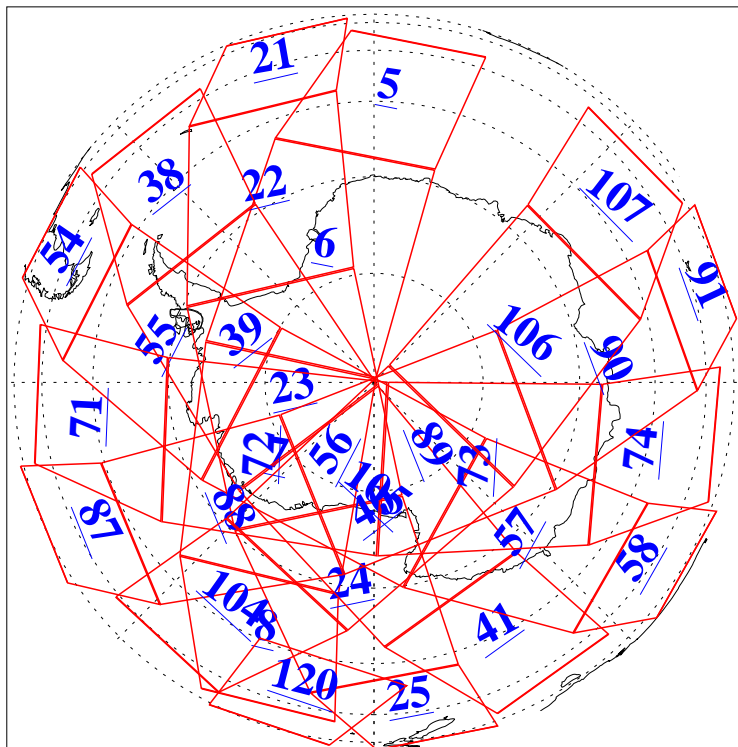

L1B Availability  
AMSU Granules: 240  
HSB Granules: 0  
AIRS Granules: 240

22 Jan 2004  
DoY 22  
Aqua Day 628  
Granules: 1 to 120

Granules: 121 to 240

Legend: AMSU Available, HSB Available, AIRS Available

L1B Availability  
AMSU Granules: 240  
HSB Granules: 0  
AIRS Granules: 240

22 Jan 2004  
DoY 22  
Aqua Day 628

Ascending Granules

Descending Granules

Legend: AMSU Available, HSB Available, AIRS Available

L1B Availability  
 AMSU Granules: 240  
 HSB Granules: 0  
 AIRS Granules: 240

22 Jan 2004  
 DoY 22  
 Aqua Day 628

Northern Hemisphere Granules

Southern Hemisphere Granules

Legend: AMSU Available, HSB Available, AIRS Available