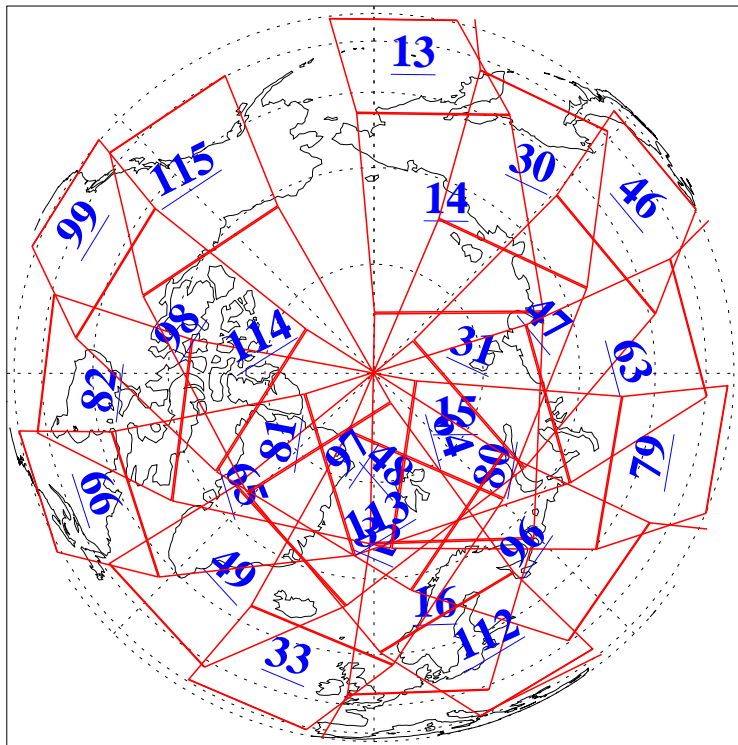

L1B Availability  
AMSU Granules: 240  
HSB Granules: 0  
AIRS Granules: 240

22 Jan 2004  
DoY 22  
Aqua Day 628  
Granules: 1 to 120

Granules: 121 to 240

Legend: AMSU Available, HSB Available, AIRS Available

L1B Availability  
AMSU Granules: 240  
HSB Granules: 0  
AIRS Granules: 240

22 Jan 2004  
DoY 22  
Aqua Day 628

Ascending Granules

Descending Granules

Legend: AMSU Available, HSB Available, AIRS Available

L1B Availability  
 AMSU Granules: 240  
 HSB Granules: 0  
 AIRS Granules: 240

22 Jan 2004  
 DoY 22  
 Aqua Day 628

Northern Hemisphere Granules

Southern Hemisphere Granules

Legend: AMSU Available, HSB Available, AIRS Available