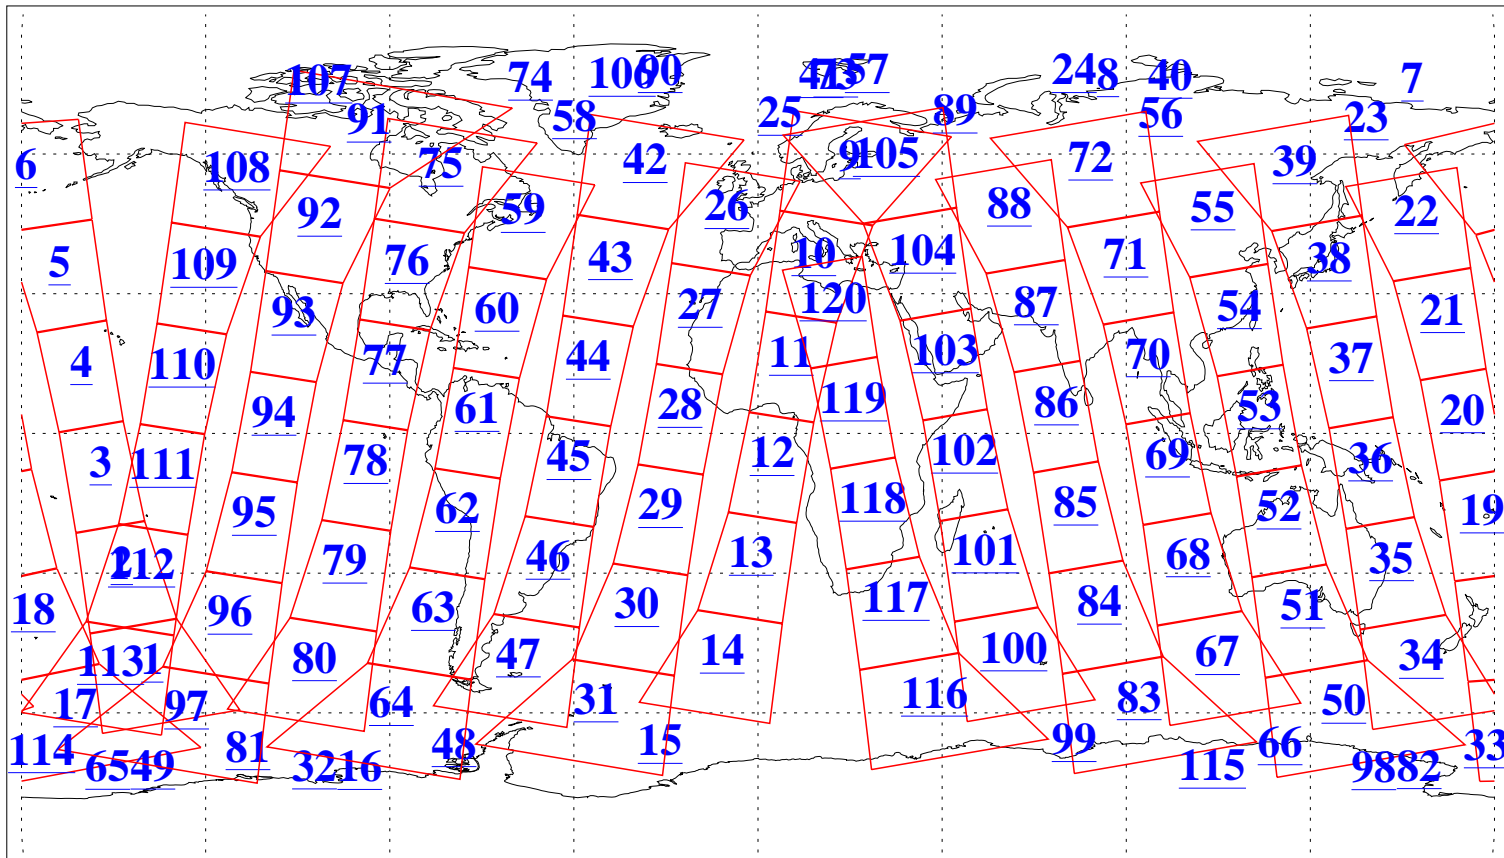

L1B Availability
AMSU Granules: 240
HSB Granules: 0
AIRS Granules: 198

21 Jan 2004
DoY 21
Aqua Day 627
Granules: 1 to 120

Granules: 121 to 240

Legend: AMSU Available, HSB Available, AIRS Available

L1B Availability
AMSU Granules: 240
HSB Granules: 0
AIRS Granules: 198

21 Jan 2004
DoY 21
Aqua Day 627

Ascending Granules

Descending Granules

Legend: AMSU Available, HSB Available, AIRS Available

L1B Availability
 AMSU Granules: 240
 HSB Granules: 0
 AIRS Granules: 198

21 Jan 2004
 DoY 21
 Aqua Day 627

Northern Hemisphere Granules

Southern Hemisphere Granules

Legend: AMSU Available, HSB Available, AIRS Available