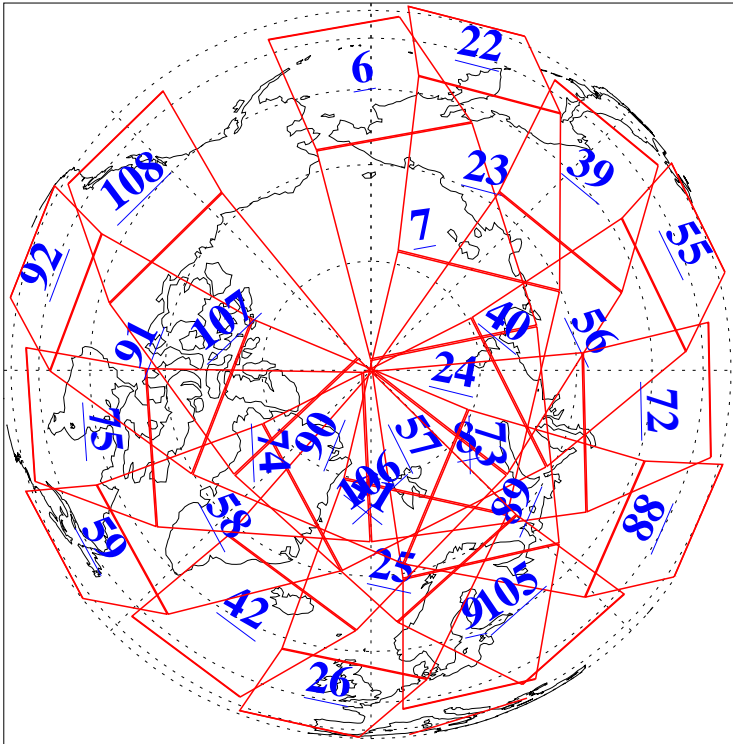

L1B Availability
AMSU Granules: 240
HSB Granules: 0
AIRS Granules: 198

21 Jan 2004
DoY 21
Aqua Day 627
Granules: 1 to 120

Granules: 121 to 240

Legend: AMSU Available, HSB Available, AIRS Available

L1B Availability
AMSU Granules: 240
HSB Granules: 0
AIRS Granules: 198

21 Jan 2004
DoY 21
Aqua Day 627

Ascending Granules

Descending Granules

Legend: AMSU Available, HSB Available, AIRS Available

L1B Availability
 AMSU Granules: 240
 HSB Granules: 0
 AIRS Granules: 198

21 Jan 2004
 DoY 21
 Aqua Day 627

Northern Hemisphere Granules

Southern Hemisphere Granules

Legend: AMSU Available, HSB Available, AIRS Available