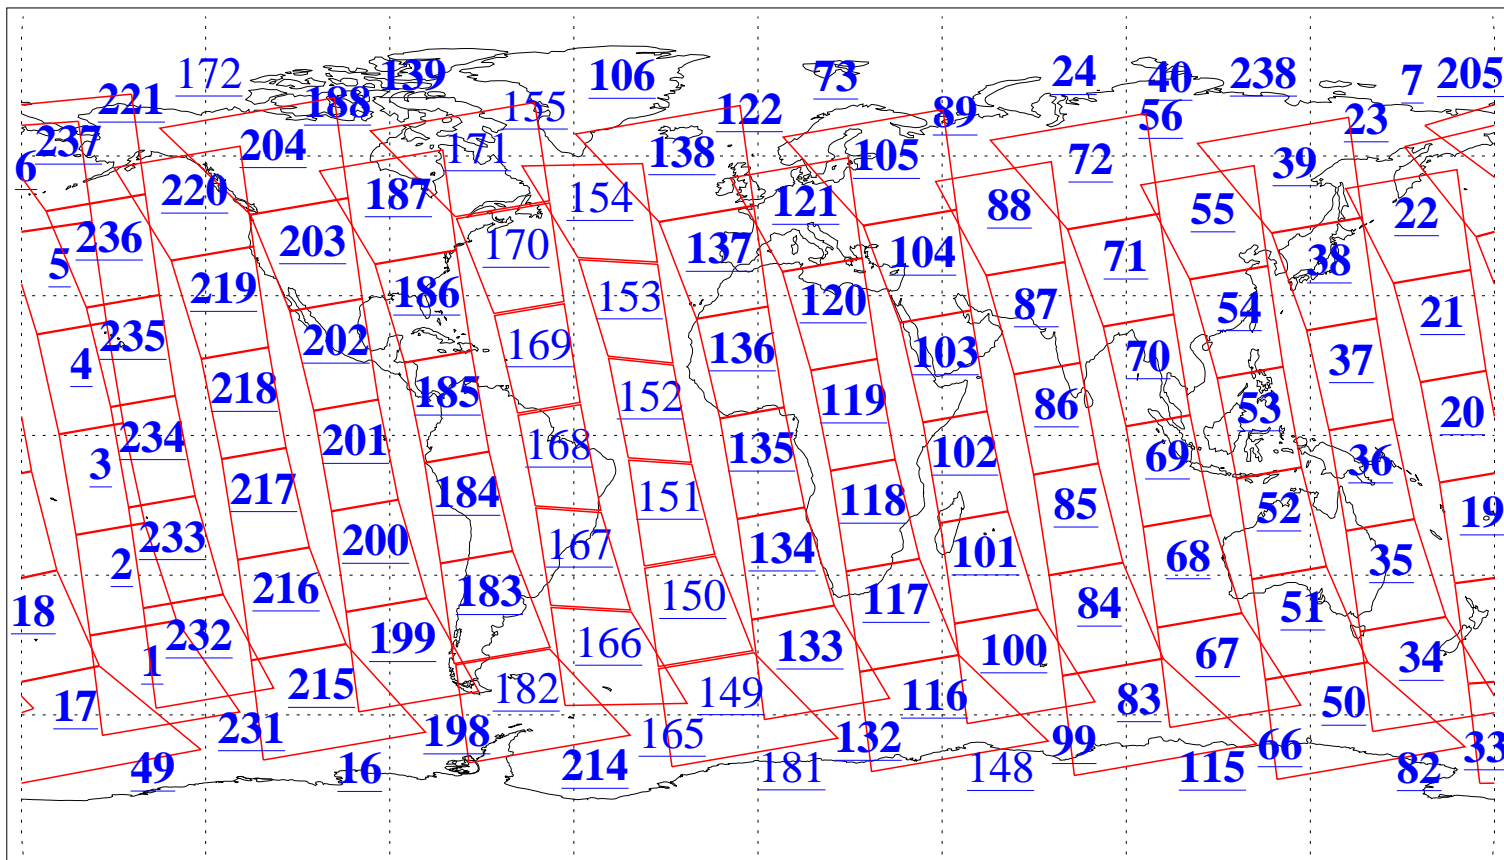

L1B Availability
AMSU Granules: 240
HSB Granules: 0
AIRS Granules: 198

21 Jan 2004
DoY 21
Aqua Day 627
Granules: 1 to 120

Granules: 121 to 240

Legend: AMSU Available, HSB Available, AIRS Available

L1B Availability
AMSU Granules: 240
HSB Granules: 0
AIRS Granules: 198

21 Jan 2004
DoY 21
Aqua Day 627

Ascending Granules

Descending Granules

Legend: AMSU Available, HSB Available, AIRS Available

L1B Availability
 AMSU Granules: 240
 HSB Granules: 0
 AIRS Granules: 198

21 Jan 2004
 DoY 21
 Aqua Day 627

Northern Hemisphere Granules

Southern Hemisphere Granules

Legend: AMSU Available, HSB Available, AIRS Available