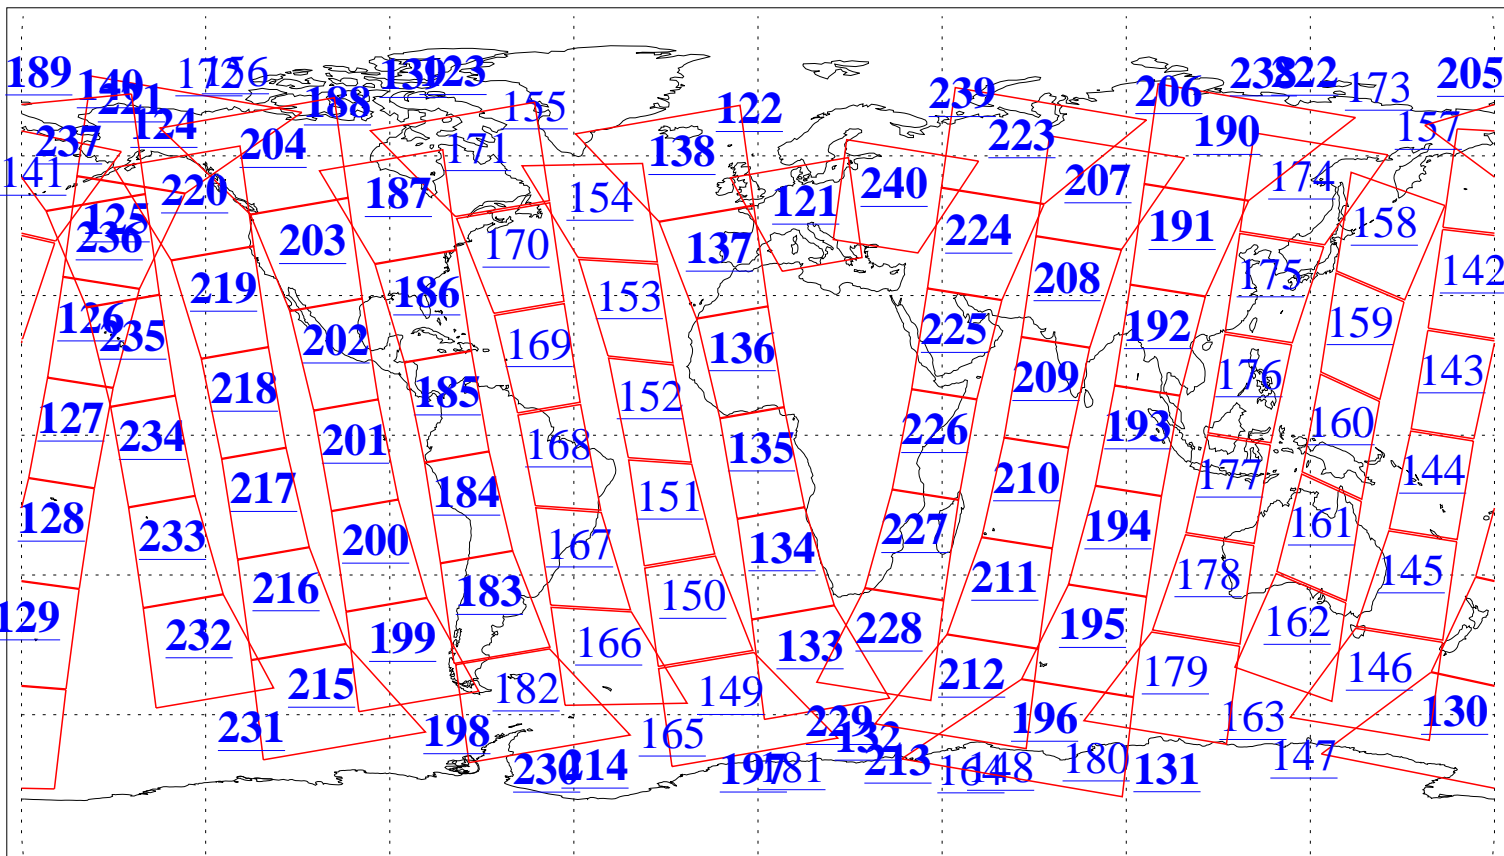

L1B Availability
AMSU Granules: 240
HSB Granules: 0
AIRS Granules: 198

21 Jan 2004
DoY 21
Aqua Day 627
Granules: 1 to 120

Granules: 121 to 240

Legend: AMSU Available, HSB Available, AIRS Available

L1B Availability
AMSU Granules: 240
HSB Granules: 0
AIRS Granules: 198

21 Jan 2004
DoY 21
Aqua Day 627

Ascending Granules

Descending Granules

Legend: AMSU Available, HSB Available, AIRS Available

L1B Availability
 AMSU Granules: 240
 HSB Granules: 0
 AIRS Granules: 198

21 Jan 2004
 DoY 21
 Aqua Day 627

Northern Hemisphere Granules

Southern Hemisphere Granules

Legend: AMSU Available, HSB Available, AIRS Available