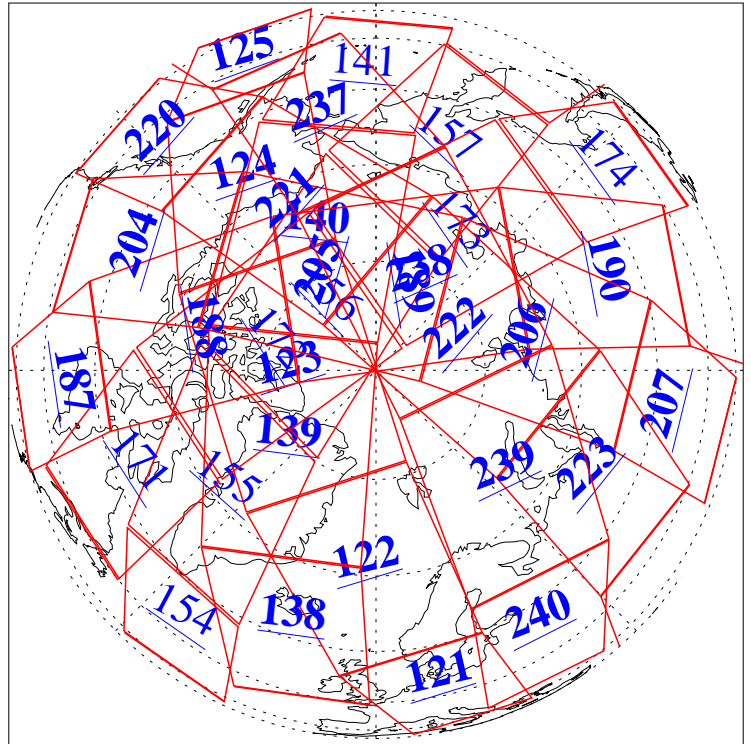

L1B Availability
AMSU Granules: 240
HSB Granules: 0
AIRS Granules: 198

21 Jan 2004
DoY 21
Aqua Day 627
Granules: 1 to 120

Granules: 121 to 240

Legend: AMSU Available, HSB Available, AIRS Available

L1B Availability
AMSU Granules: 240
HSB Granules: 0
AIRS Granules: 198

21 Jan 2004
DoY 21
Aqua Day 627

Ascending Granules

Descending Granules

Legend: AMSU Available, HSB Available, AIRS Available

L1B Availability
 AMSU Granules: 240
 HSB Granules: 0
 AIRS Granules: 198

21 Jan 2004
 DoY 21
 Aqua Day 627

Northern Hemisphere Granules

Southern Hemisphere Granules

Legend: AMSU Available, HSB Available, AIRS Available