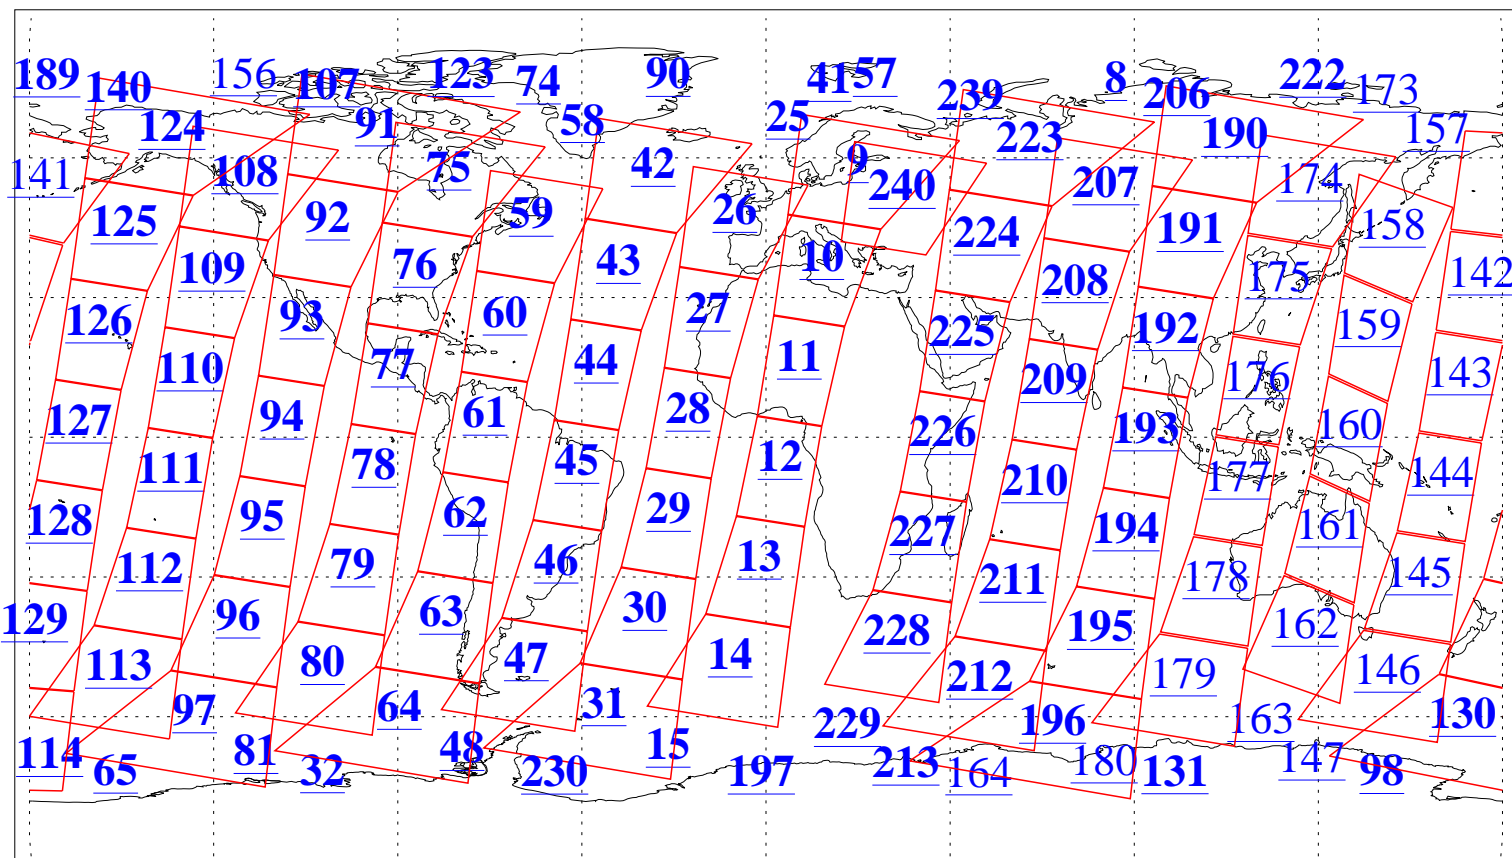

L1B Availability
AMSU Granules: 240
HSB Granules: 0
AIRS Granules: 198

21 Jan 2004
DoY 21
Aqua Day 627
Granules: 1 to 120

Granules: 121 to 240

Legend: AMSU Available, HSB Available, AIRS Available

L1B Availability
AMSU Granules: 240
HSB Granules: 0
AIRS Granules: 198

21 Jan 2004
DoY 21
Aqua Day 627

Ascending Granules

Descending Granules

Legend: AMSU Available, HSB Available, AIRS Available

L1B Availability
 AMSU Granules: 240
 HSB Granules: 0
 AIRS Granules: 198

21 Jan 2004
 DoY 21
 Aqua Day 627

Northern Hemisphere Granules

Southern Hemisphere Granules

Legend: AMSU Available, HSB Available, AIRS Available