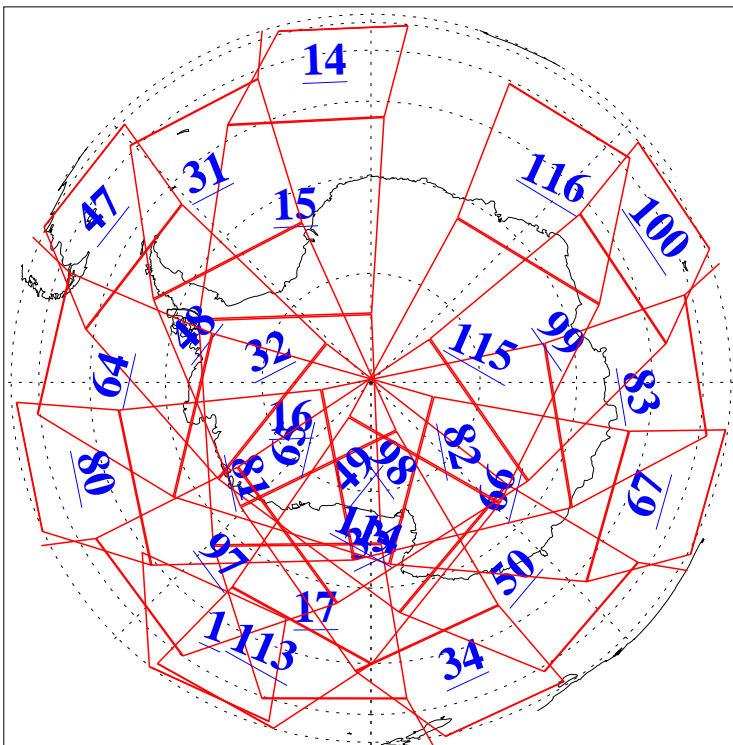

L1B Availability
AMSU Granules: 240
HSB Granules: 0
AIRS Granules: 198

21 Jan 2004
DoY 21
Aqua Day 627
Granules: 1 to 120

Granules: 121 to 240

Legend: AMSU Available, HSB Available, AIRS Available

L1B Availability
AMSU Granules: 240
HSB Granules: 0
AIRS Granules: 198

21 Jan 2004
DoY 21
Aqua Day 627

Ascending Granules

Descending Granules

Legend: AMSU Available, HSB Available, AIRS Available

L1B Availability
 AMSU Granules: 240
 HSB Granules: 0
 AIRS Granules: 198

21 Jan 2004
 DoY 21
 Aqua Day 627

Northern Hemisphere Granules

Southern Hemisphere Granules

Legend: AMSU Available, HSB Available, AIRS Available