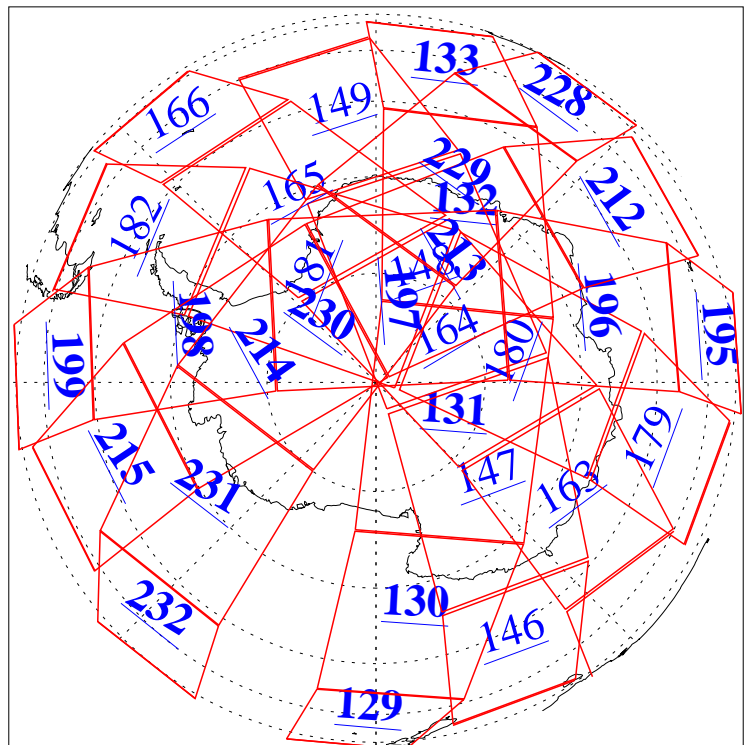

L1B Availability
AMSU Granules: 240
HSB Granules: 0
AIRS Granules: 198

21 Jan 2004
DoY 21
Aqua Day 627
Granules: 1 to 120

Granules: 121 to 240

Legend: AMSU Available, HSB Available, AIRS Available

L1B Availability
AMSU Granules: 240
HSB Granules: 0
AIRS Granules: 198

21 Jan 2004
DoY 21
Aqua Day 627

Ascending Granules

Descending Granules

Legend: AMSU Available, HSB Available, AIRS Available

L1B Availability
 AMSU Granules: 240
 HSB Granules: 0
 AIRS Granules: 198

21 Jan 2004
 DoY 21
 Aqua Day 627

Northern Hemisphere Granules

Southern Hemisphere Granules

Legend: AMSU Available, HSB Available, AIRS Available