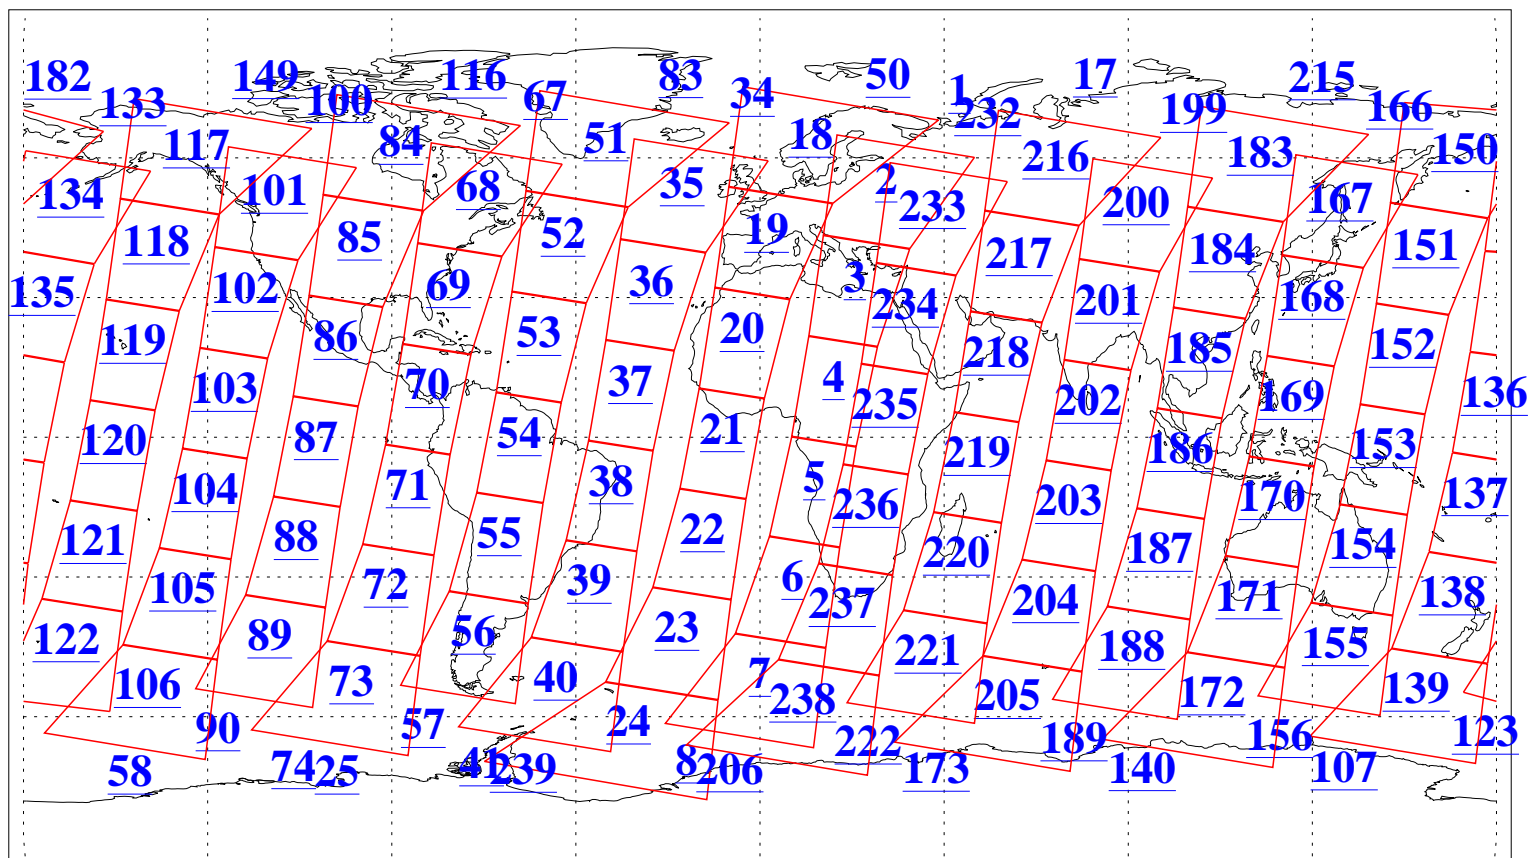

L1B Availability  
AMSU Granules: 240  
HSB Granules: 0  
AIRS Granules: 240

20 Jan 2004  
DoY 20  
Aqua Day 626  
Granules: 1 to 120

Granules: 121 to 240

Legend: AMSU Available, HSB Available, AIRS Available

L1B Availability  
AMSU Granules: 240  
HSB Granules: 0  
AIRS Granules: 240

20 Jan 2004  
DoY 20  
Aqua Day 626

Ascending Granules

Descending Granules

Legend: AMSU Available, HSB Available, AIRS Available

L1B Availability  
 AMSU Granules: 240  
 HSB Granules: 0  
 AIRS Granules: 240

20 Jan 2004  
 DoY 20  
 Aqua Day 626

Northern Hemisphere Granules

Southern Hemisphere Granules

Legend: AMSU Available, HSB Available, AIRS Available