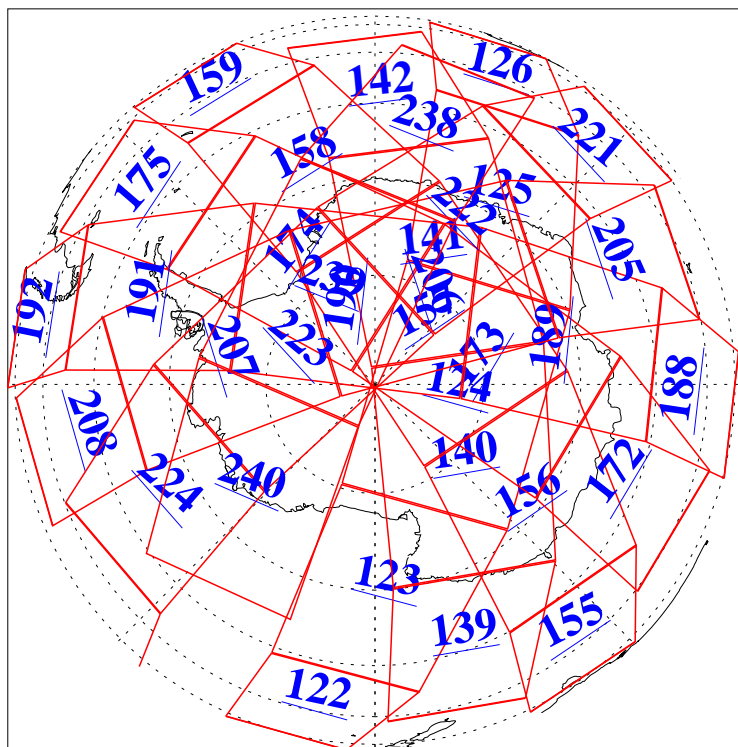

L1B Availability  
AMSU Granules: 240  
HSB Granules: 0  
AIRS Granules: 240

20 Jan 2004  
DoY 20  
Aqua Day 626  
Granules: 1 to 120

Granules: 121 to 240

Legend: AMSU Available, HSB Available, AIRS Available

L1B Availability  
AMSU Granules: 240  
HSB Granules: 0  
AIRS Granules: 240

20 Jan 2004  
DoY 20  
Aqua Day 626

Ascending Granules

Descending Granules

Legend: AMSU Available, HSB Available, AIRS Available

L1B Availability  
 AMSU Granules: 240  
 HSB Granules: 0  
 AIRS Granules: 240

20 Jan 2004  
 DoY 20  
 Aqua Day 626

Northern Hemisphere Granules

Southern Hemisphere Granules

Legend: AMSU Available, HSB Available, AIRS Available