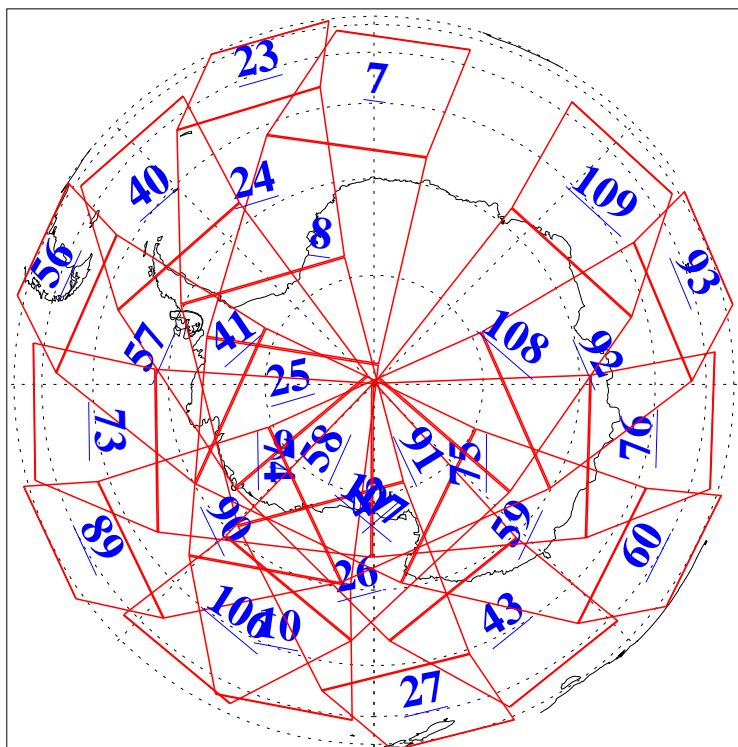

L1B Availability  
AMSU Granules: 240  
HSB Granules: 0  
AIRS Granules: 240

20 Jan 2004  
DoY 20  
Aqua Day 626  
Granules: 1 to 120

Granules: 121 to 240

Legend: AMSU Available, HSB Available, AIRS Available

L1B Availability  
AMSU Granules: 240  
HSB Granules: 0  
AIRS Granules: 240

20 Jan 2004  
DoY 20  
Aqua Day 626

Ascending Granules

Descending Granules

Legend: AMSU Available, HSB Available, AIRS Available

L1B Availability  
 AMSU Granules: 240  
 HSB Granules: 0  
 AIRS Granules: 240

20 Jan 2004  
 DoY 20  
 Aqua Day 626

Northern Hemisphere Granules

Southern Hemisphere Granules

Legend: AMSU Available, HSB Available, AIRS Available