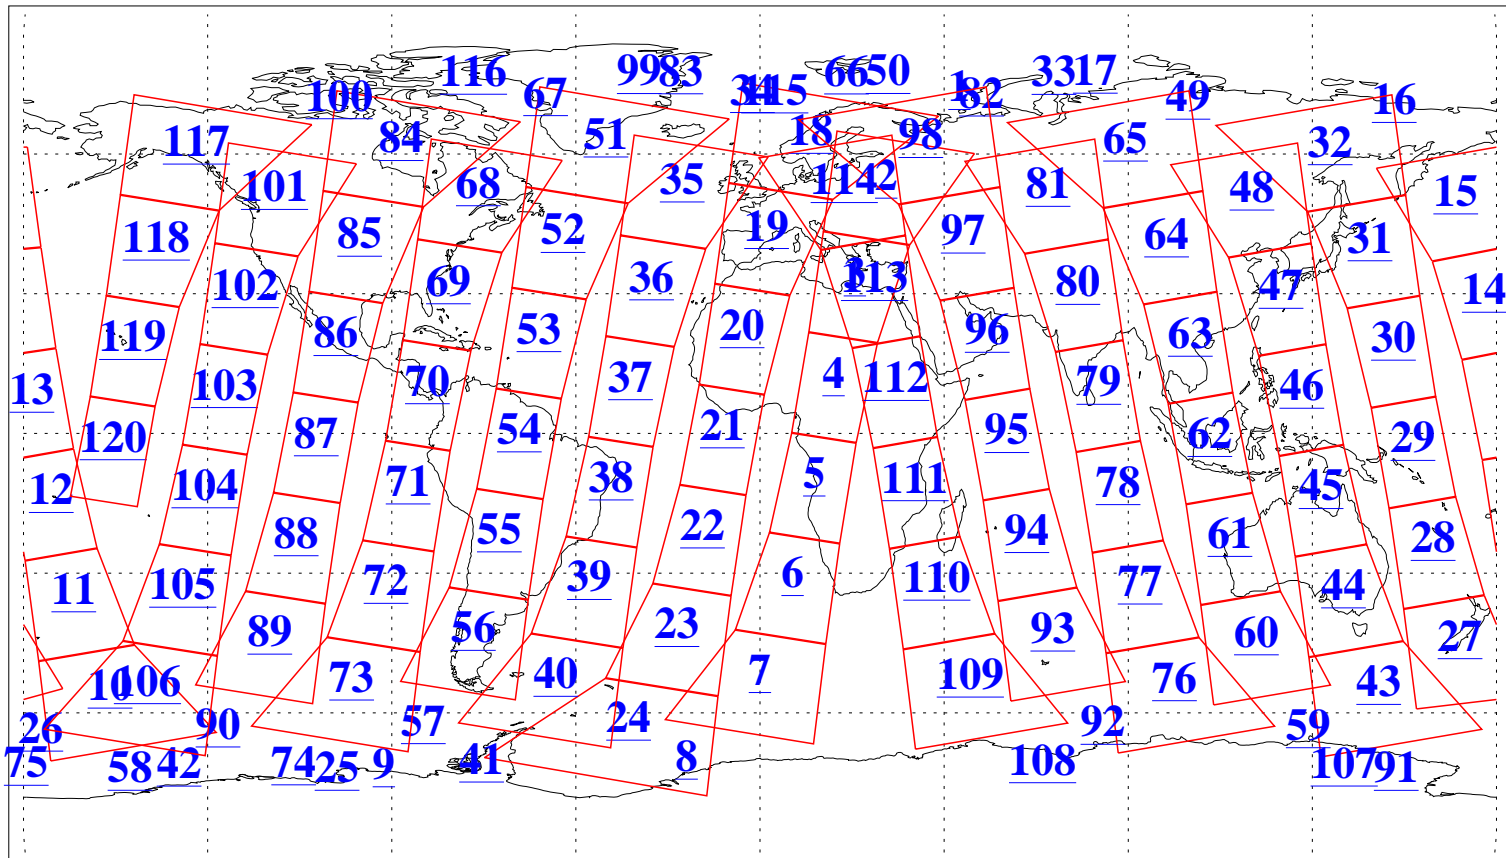

L1B Availability  
AMSU Granules: 240  
HSB Granules: 0  
AIRS Granules: 240

20 Jan 2004  
DoY 20  
Aqua Day 626  
Granules: 1 to 120

Granules: 121 to 240

Legend: AMSU Available, HSB Available, AIRS Available

L1B Availability  
AMSU Granules: 240  
HSB Granules: 0  
AIRS Granules: 240

20 Jan 2004  
DoY 20  
Aqua Day 626

Ascending Granules

Descending Granules

Legend: AMSU Available, HSB Available, AIRS Available

L1B Availability  
 AMSU Granules: 240  
 HSB Granules: 0  
 AIRS Granules: 240

20 Jan 2004  
 DoY 20  
 Aqua Day 626

Northern Hemisphere Granules

Southern Hemisphere Granules

Legend: AMSU Available, HSB Available, AIRS Available