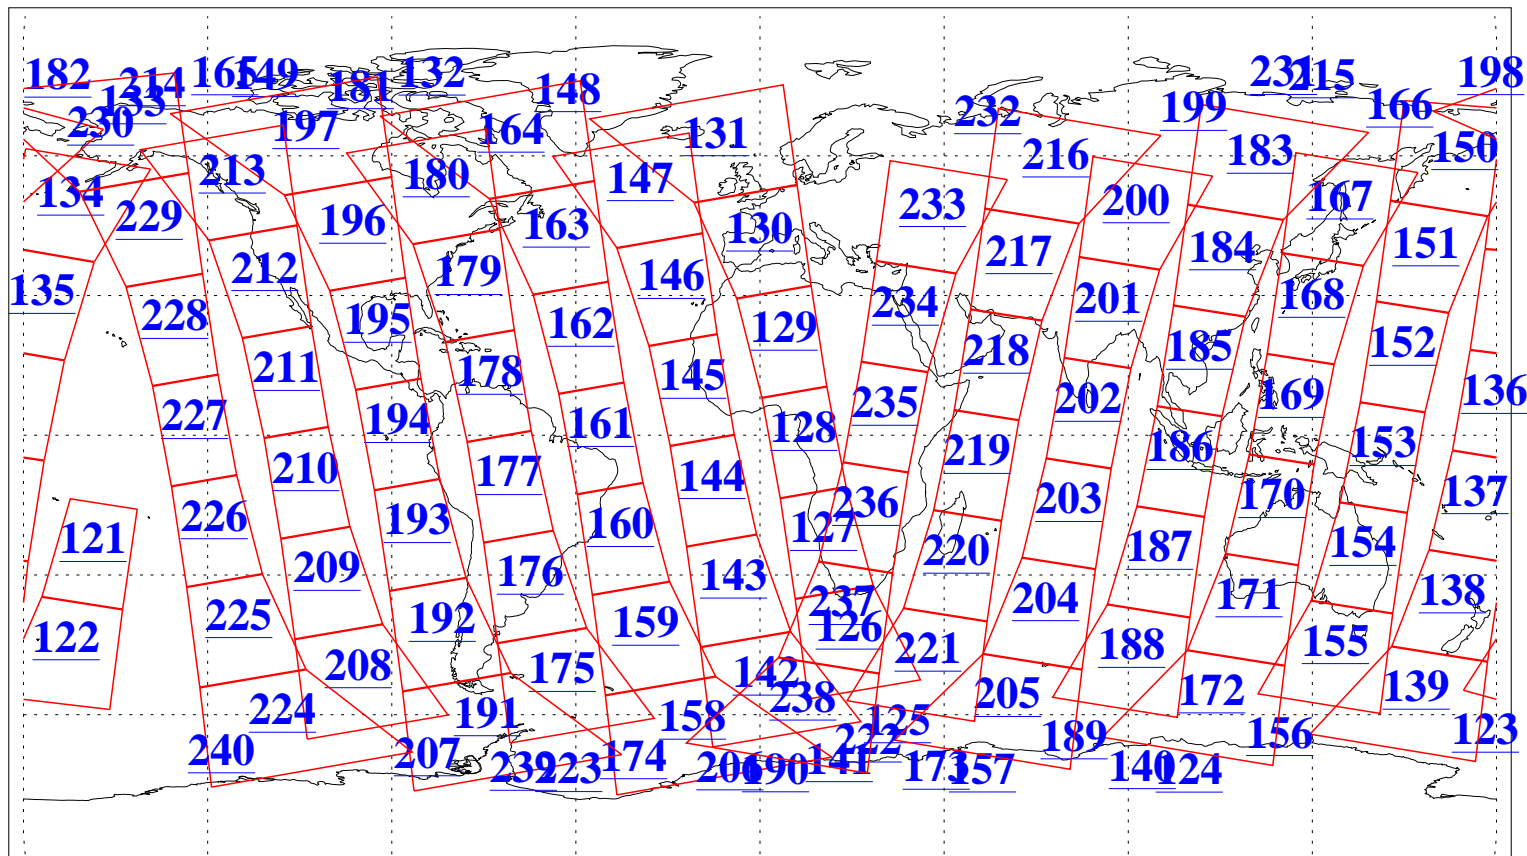

L1B Availability  
AMSU Granules: 240  
HSB Granules: 0  
AIRS Granules: 240

20 Jan 2004  
DoY 20  
Aqua Day 626  
Granules: 1 to 120

Granules: 121 to 240

Legend: AMSU Available, HSB Available, AIRS Available

L1B Availability  
AMSU Granules: 240  
HSB Granules: 0  
AIRS Granules: 240

20 Jan 2004  
DoY 20  
Aqua Day 626

Ascending Granules

Descending Granules

Legend: AMSU Available, HSB Available, AIRS Available

L1B Availability  
 AMSU Granules: 240  
 HSB Granules: 0  
 AIRS Granules: 240

20 Jan 2004  
 DoY 20  
 Aqua Day 626

Northern Hemisphere Granules

Southern Hemisphere Granules

Legend: AMSU Available, HSB Available, AIRS Available