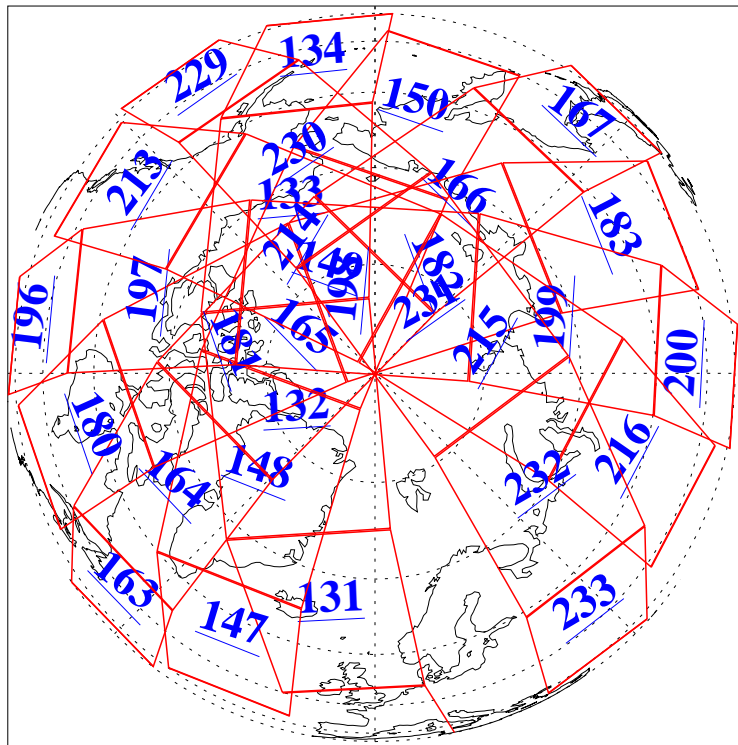

L1B Availability  
AMSU Granules: 240  
HSB Granules: 0  
AIRS Granules: 240

20 Jan 2004  
DoY 20  
Aqua Day 626  
Granules: 1 to 120

Granules: 121 to 240

Legend: AMSU Available, HSB Available, AIRS Available

L1B Availability  
AMSU Granules: 240  
HSB Granules: 0  
AIRS Granules: 240

20 Jan 2004  
DoY 20  
Aqua Day 626

Ascending Granules

Descending Granules

Legend: AMSU Available, HSB Available, AIRS Available

L1B Availability  
 AMSU Granules: 240  
 HSB Granules: 0  
 AIRS Granules: 240

20 Jan 2004  
 DoY 20  
 Aqua Day 626

Northern Hemisphere Granules

Southern Hemisphere Granules

Legend: AMSU Available, HSB Available, AIRS Available