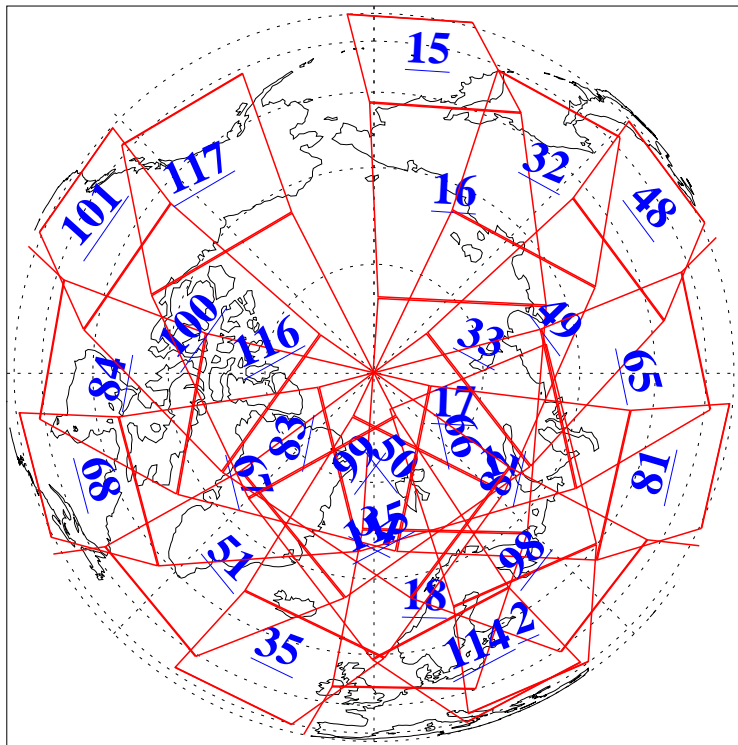

L1B Availability  
AMSU Granules: 240  
HSB Granules: 0  
AIRS Granules: 240

20 Jan 2004  
DoY 20  
Aqua Day 626  
Granules: 1 to 120

Granules: 121 to 240

Legend: AMSU Available, HSB Available, AIRS Available

L1B Availability  
AMSU Granules: 240  
HSB Granules: 0  
AIRS Granules: 240

20 Jan 2004  
DoY 20  
Aqua Day 626

Ascending Granules

Descending Granules

Legend: AMSU Available, HSB Available, AIRS Available

L1B Availability  
 AMSU Granules: 240  
 HSB Granules: 0  
 AIRS Granules: 240

20 Jan 2004  
 DoY 20  
 Aqua Day 626

Northern Hemisphere Granules

Southern Hemisphere Granules

Legend: AMSU Available, HSB Available, AIRS Available