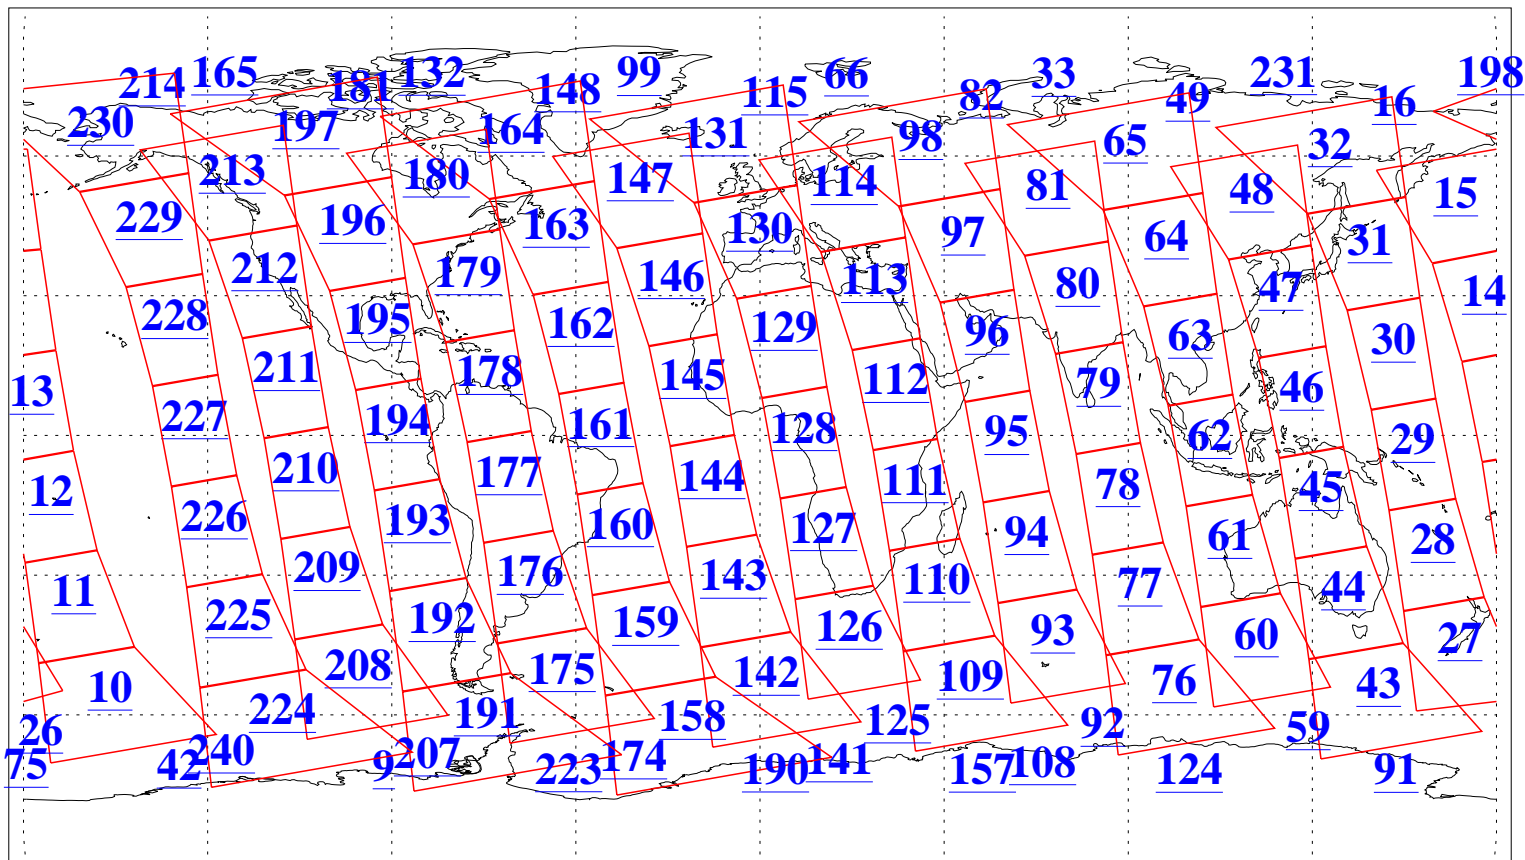

L1B Availability  
AMSU Granules: 240  
HSB Granules: 0  
AIRS Granules: 240

20 Jan 2004  
DoY 20  
Aqua Day 626  
Granules: 1 to 120

Granules: 121 to 240

Legend: AMSU Available, HSB Available, AIRS Available

L1B Availability  
AMSU Granules: 240  
HSB Granules: 0  
AIRS Granules: 240

20 Jan 2004  
DoY 20  
Aqua Day 626

Ascending Granules

Descending Granules

Legend: AMSU Available, HSB Available, AIRS Available

L1B Availability  
 AMSU Granules: 240  
 HSB Granules: 0  
 AIRS Granules: 240

20 Jan 2004  
 DoY 20  
 Aqua Day 626

Northern Hemisphere Granules

Southern Hemisphere Granules

Legend: AMSU Available, HSB Available, AIRS Available