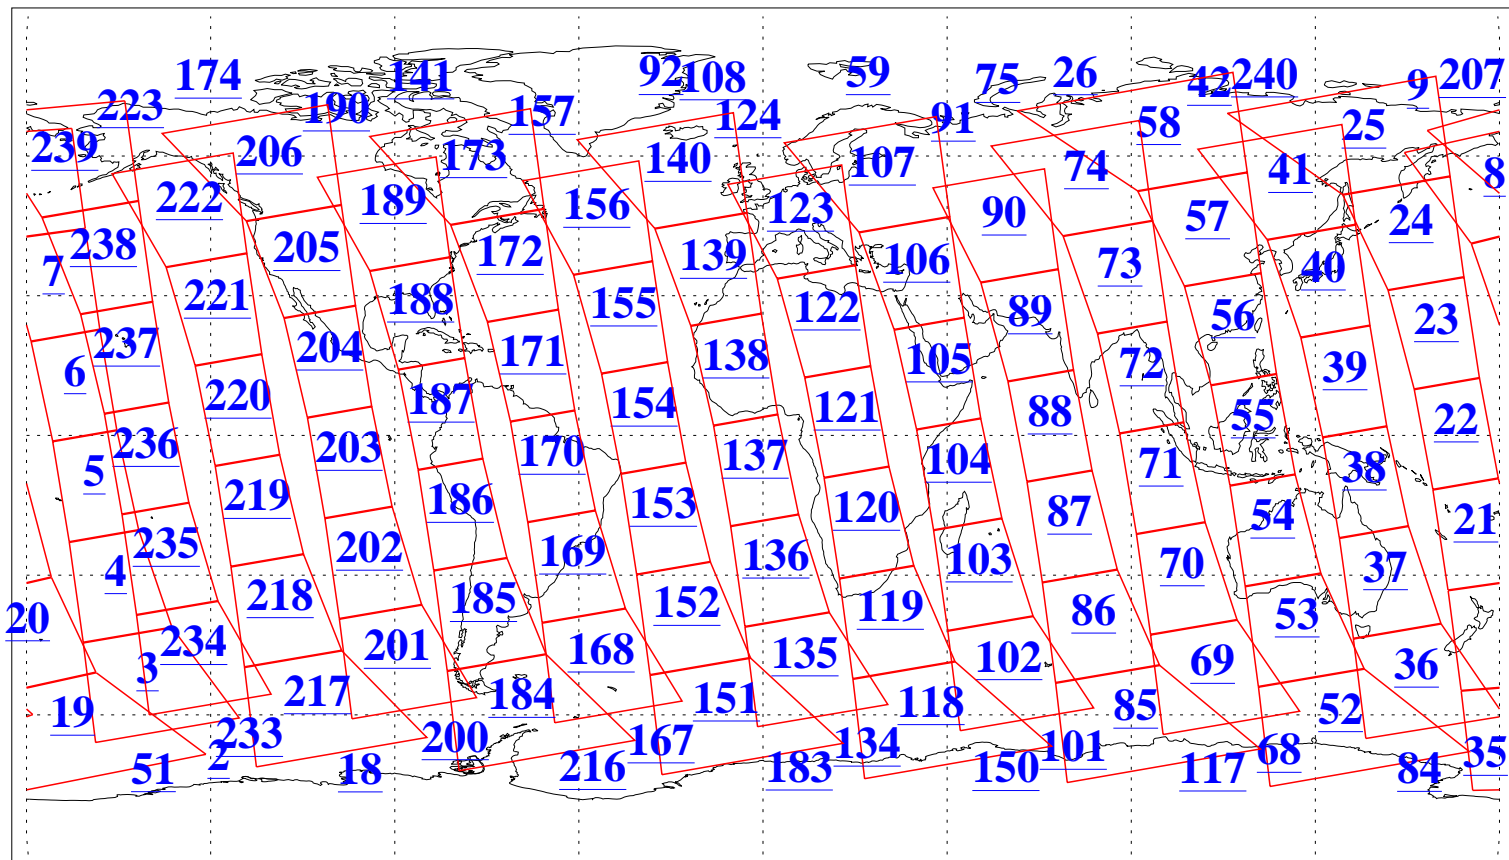

L1B Availability
AMSU Granules: 240
HSB Granules: 0
AIRS Granules: 240

19 Jan 2004
DoY 19
Aqua Day 625
Granules: 1 to 120

Granules: 121 to 240

Legend: AMSU Available, HSB Available, AIRS Available

L1B Availability
AMSU Granules: 240
HSB Granules: 0
AIRS Granules: 240

19 Jan 2004
DoY 19
Aqua Day 625

Ascending Granules

Descending Granules

Legend: AMSU Available, HSB Available, AIRS Available

L1B Availability
 AMSU Granules: 240
 HSB Granules: 0
 AIRS Granules: 240

19 Jan 2004
 DoY 19
 Aqua Day 625