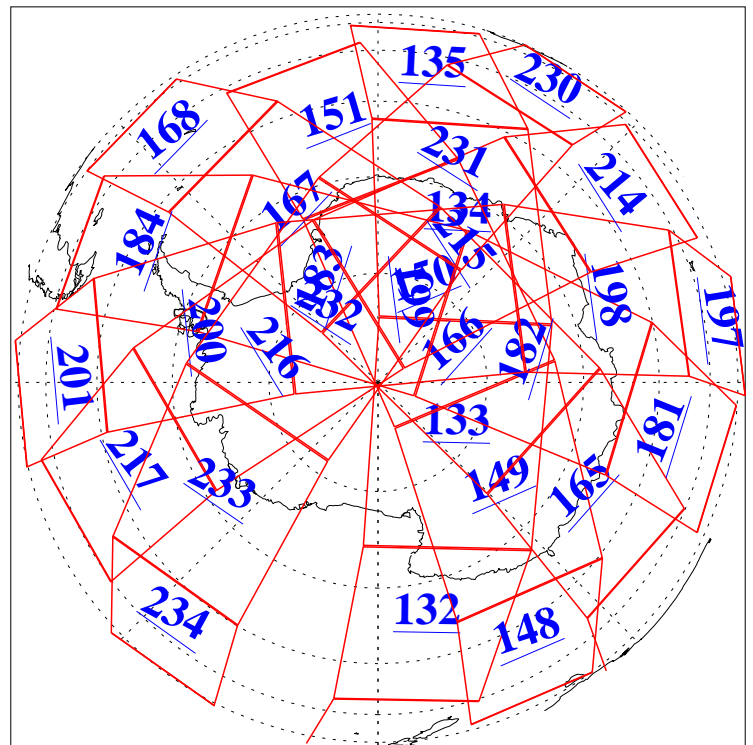

19 Jan 2004
DoY 19
Aqua Day 625

Ascending Granules

Descending Granules

Legend: AMSU Available, HSB Available, AIRS Available

L1B Availability
 AMSU Granules: 240
 HSB Granules: 0
 AIRS Granules: 240

19 Jan 2004
 DoY 19
 Aqua Day 625

Northern Hemisphere Granules

Southern Hemisphere Granules

Legend: AMSU Available, HSB Available, AIRS Available