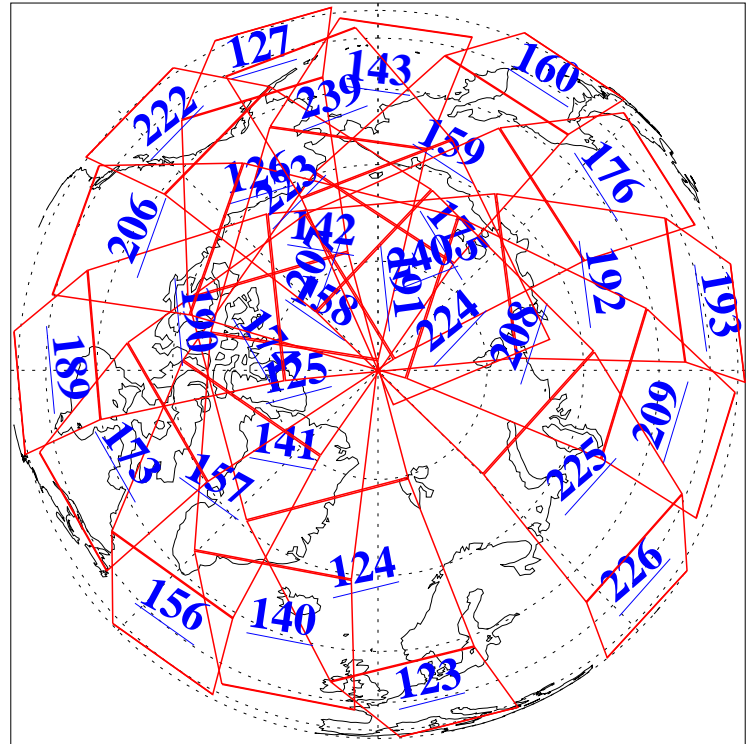

L1B Availability
AMSU Granules: 240
HSB Granules: 0
AIRS Granules: 240

19 Jan 2004
DoY 19
Aqua Day 625
Granules: 1 to 120

Granules: 121 to 240

Legend: AMSU Available, HSB Available, AIRS Available

L1B Availability
AMSU Granules: 240
HSB Granules: 0
AIRS Granules: 240

19 Jan 2004
DoY 19
Aqua Day 625

Ascending Granules

Descending Granules

Legend: AMSU Available, HSB Available, AIRS Available

L1B Availability
 AMSU Granules: 240
 HSB Granules: 0
 AIRS Granules: 240

19 Jan 2004
 DoY 19
 Aqua Day 625

Northern Hemisphere Granules

Southern Hemisphere Granules

Legend: AMSU Available, HSB Available, AIRS Available