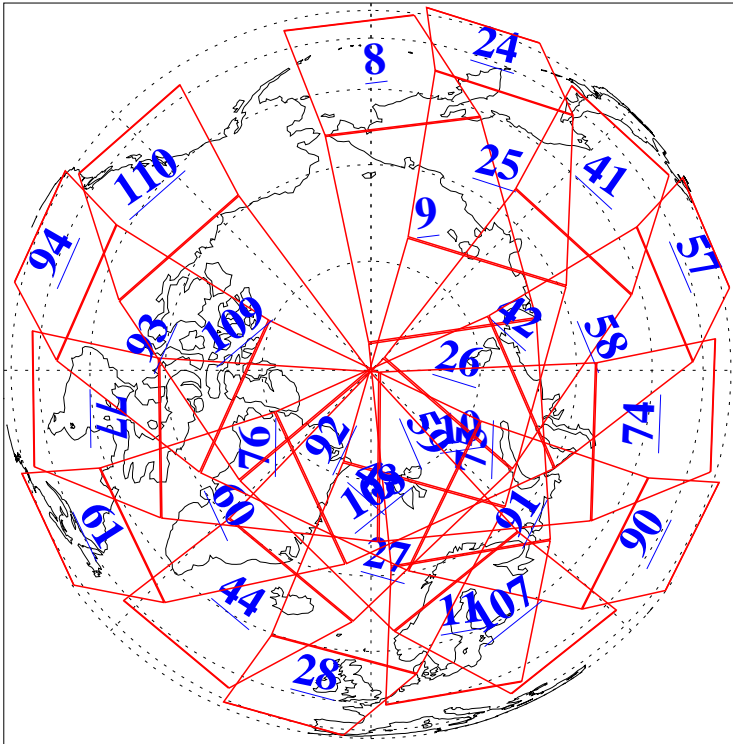

L1B Availability
AMSU Granules: 240
HSB Granules: 0
AIRS Granules: 240

19 Jan 2004
DoY 19
Aqua Day 625
Granules: 1 to 120

Granules: 121 to 240

Legend: AMSU Available, HSB Available, AIRS Available

L1B Availability
AMSU Granules: 240
HSB Granules: 0
AIRS Granules: 240

19 Jan 2004
DoY 19
Aqua Day 625

Ascending Granules

Descending Granules

Legend: AMSU Available, HSB Available, AIRS Available

L1B Availability
 AMSU Granules: 240
 HSB Granules: 0
 AIRS Granules: 240

19 Jan 2004
 DoY 19
 Aqua Day 625

Northern Hemisphere Granules

Southern Hemisphere Granules

Legend: AMSU Available, HSB Available, AIRS Available