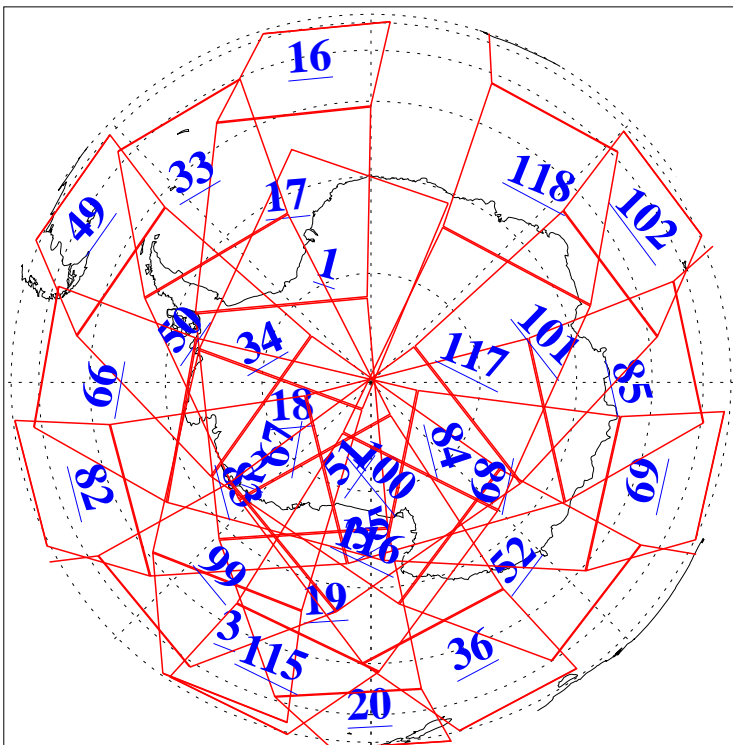

L1B Availability
AMSU Granules: 240
HSB Granules: 0
AIRS Granules: 240

19 Jan 2004
DoY 19
Aqua Day 625
Granules: 1 to 120

Granules: 121 to 240

Legend: AMSU Available, HSB Available, AIRS Available

L1B Availability
AMSU Granules: 240
HSB Granules: 0
AIRS Granules: 240

19 Jan 2004
DoY 19
Aqua Day 625

Ascending Granules

Descending Granules

Legend: AMSU Available, HSB Available, AIRS Available

L1B Availability
 AMSU Granules: 240
 HSB Granules: 0
 AIRS Granules: 240

19 Jan 2004
 DoY 19
 Aqua Day 625

Northern Hemisphere Granules

Southern Hemisphere Granules

Legend: AMSU Available, HSB Available, AIRS Available