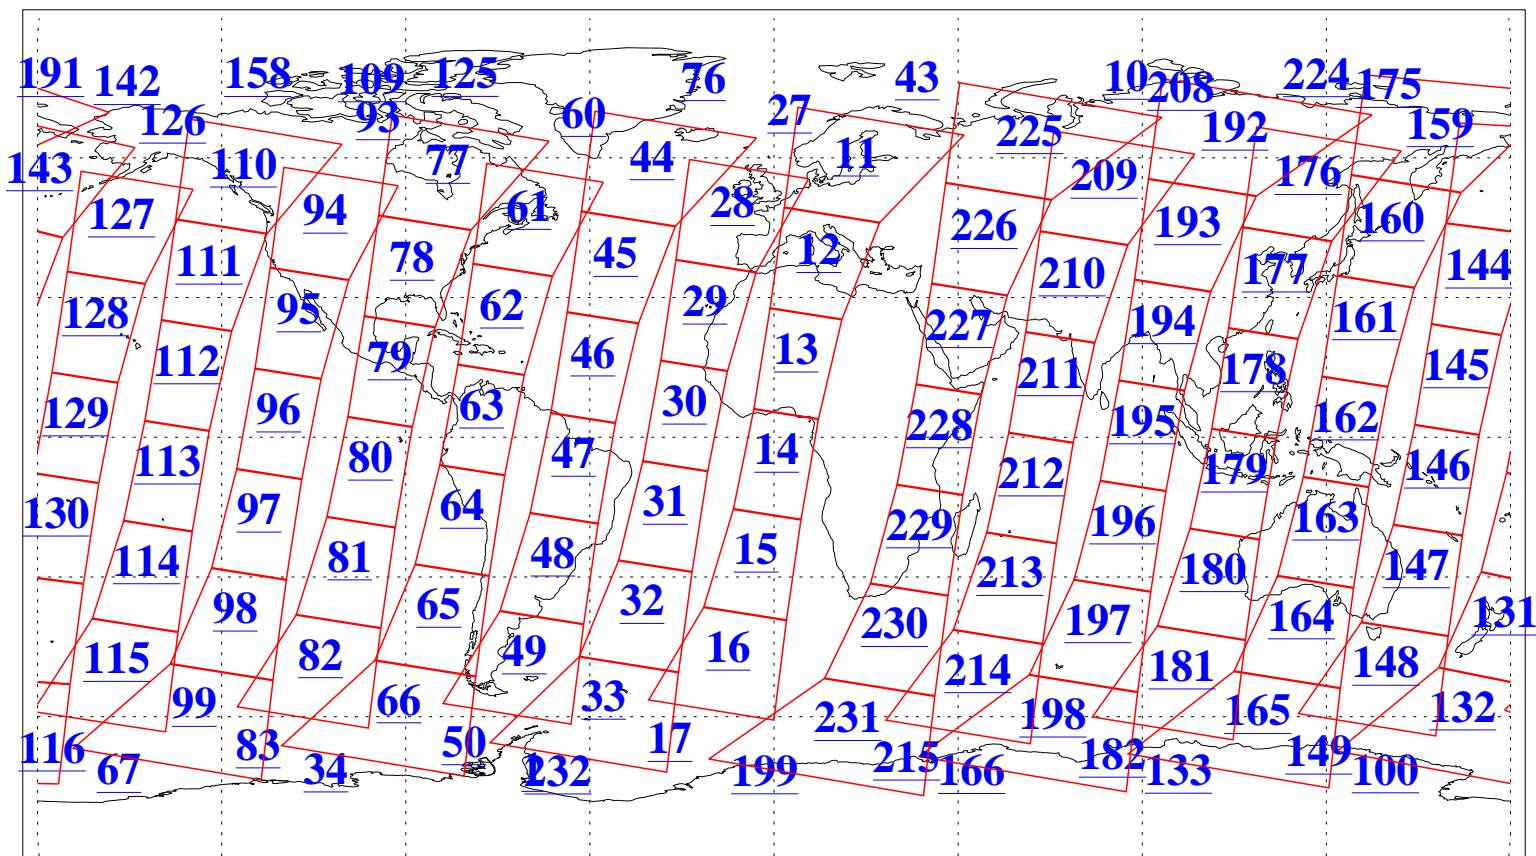

L1B Availability
AMSU Granules: 240
HSB Granules: 0
AIRS Granules: 240

19 Jan 2004
DoY 19
Aqua Day 625
Granules: 1 to 120

Granules: 121 to 240

Legend: AMSU Available, HSB Available, AIRS Available

L1B Availability
AMSU Granules: 240
HSB Granules: 0
AIRS Granules: 240

19 Jan 2004
DoY 19
Aqua Day 625

Ascending Granules

Descending Granules

Legend: AMSU Available, HSB Available, AIRS Available

L1B Availability
 AMSU Granules: 240
 HSB Granules: 0
 AIRS Granules: 240

19 Jan 2004
 DoY 19
 Aqua Day 625

Northern Hemisphere Granules

Southern Hemisphere Granules

Legend: AMSU Available, HSB Available, AIRS Available