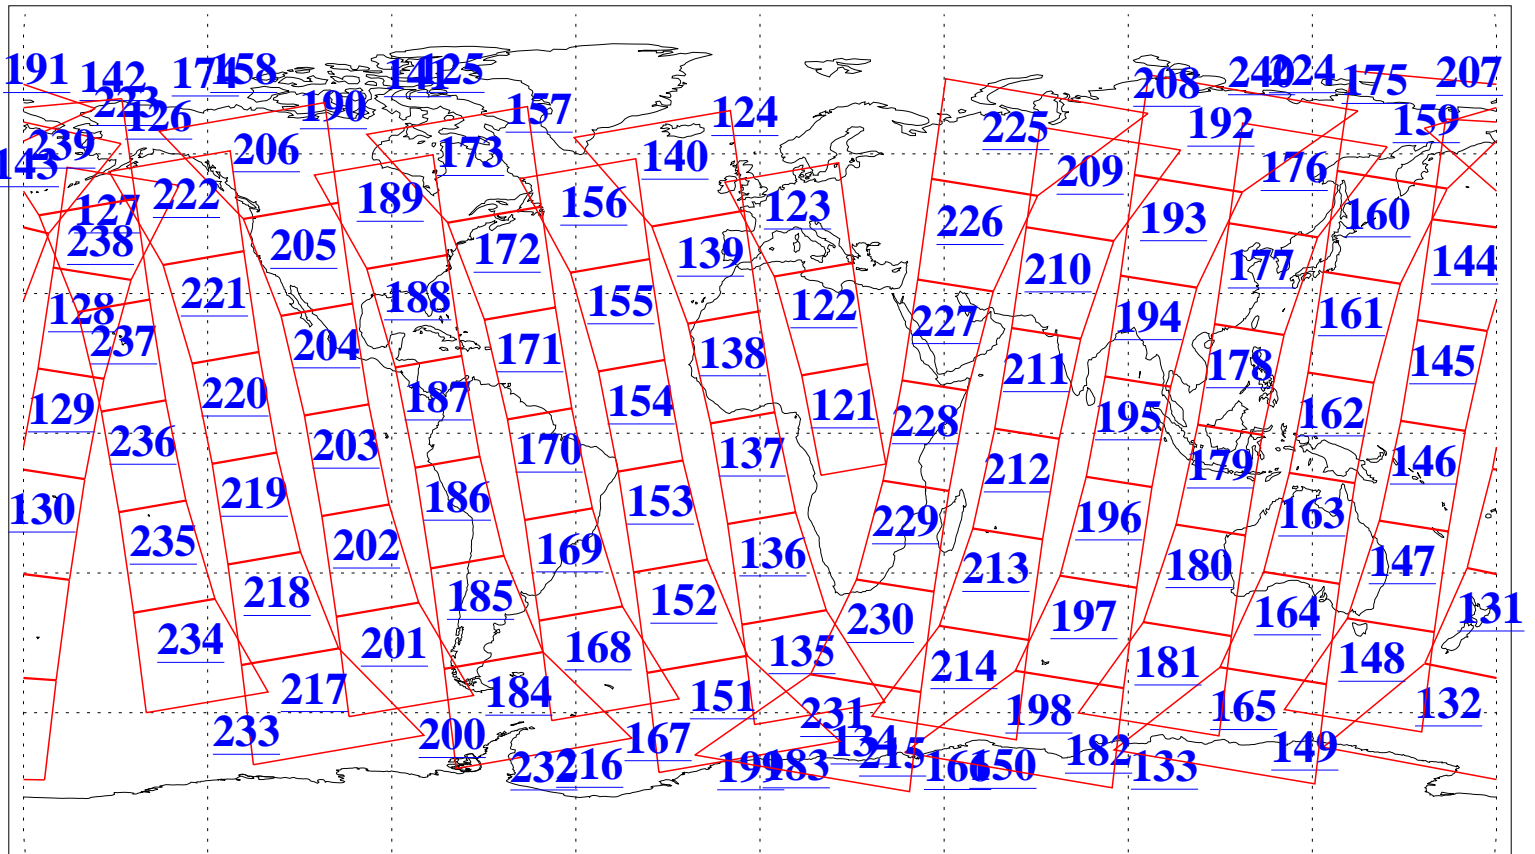

L1B Availability
AMSU Granules: 240
HSB Granules: 0
AIRS Granules: 240

19 Jan 2004
DoY 19
Aqua Day 625
Granules: 1 to 120

Granules: 121 to 240

Legend: AMSU Available, HSB Available, AIRS Available

L1B Availability
AMSU Granules: 240
HSB Granules: 0
AIRS Granules: 240

19 Jan 2004
DoY 19
Aqua Day 625

Ascending Granules

Descending Granules

Legend: AMSU Available, HSB Available, AIRS Available

L1B Availability
 AMSU Granules: 240
 HSB Granules: 0
 AIRS Granules: 240

19 Jan 2004
 DoY 19
 Aqua Day 625

Northern Hemisphere Granules

Southern Hemisphere Granules

Legend: AMSU Available, HSB Available, AIRS Available