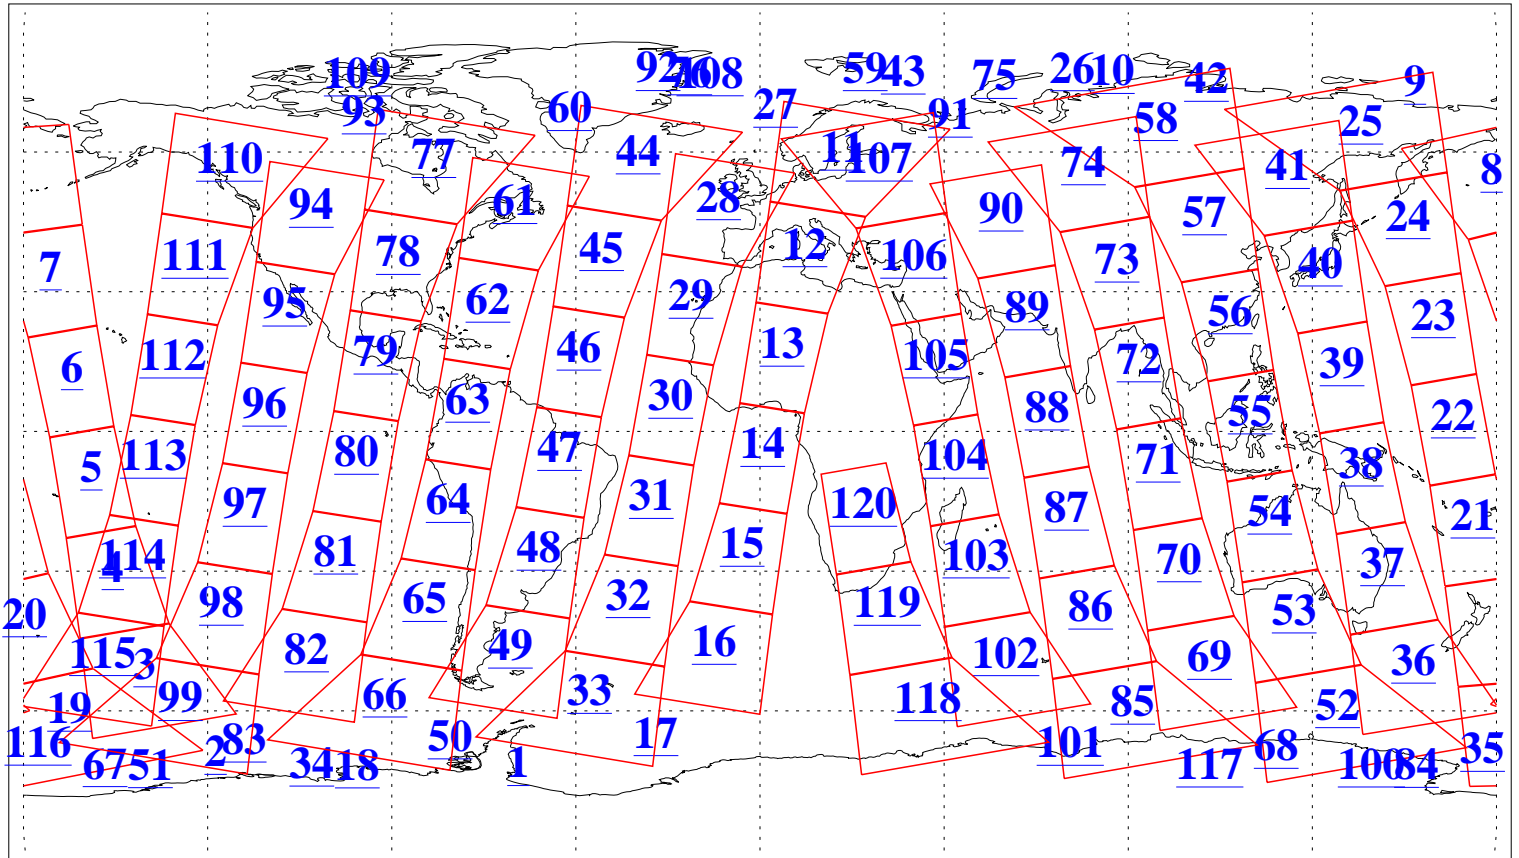

L1B Availability
AMSU Granules: 240
HSB Granules: 0
AIRS Granules: 240

19 Jan 2004
DoY 19
Aqua Day 625
Granules: 1 to 120

Granules: 121 to 240

Legend: AMSU Available, HSB Available, AIRS Available

L1B Availability
AMSU Granules: 240
HSB Granules: 0
AIRS Granules: 240

19 Jan 2004
DoY 19
Aqua Day 625

Ascending Granules

Descending Granules

Legend: AMSU Available, HSB Available, AIRS Available

L1B Availability
 AMSU Granules: 240
 HSB Granules: 0
 AIRS Granules: 240

19 Jan 2004
 DoY 19
 Aqua Day 625

Northern Hemisphere Granules

Southern Hemisphere Granules

Legend: AMSU Available, HSB Available, AIRS Available