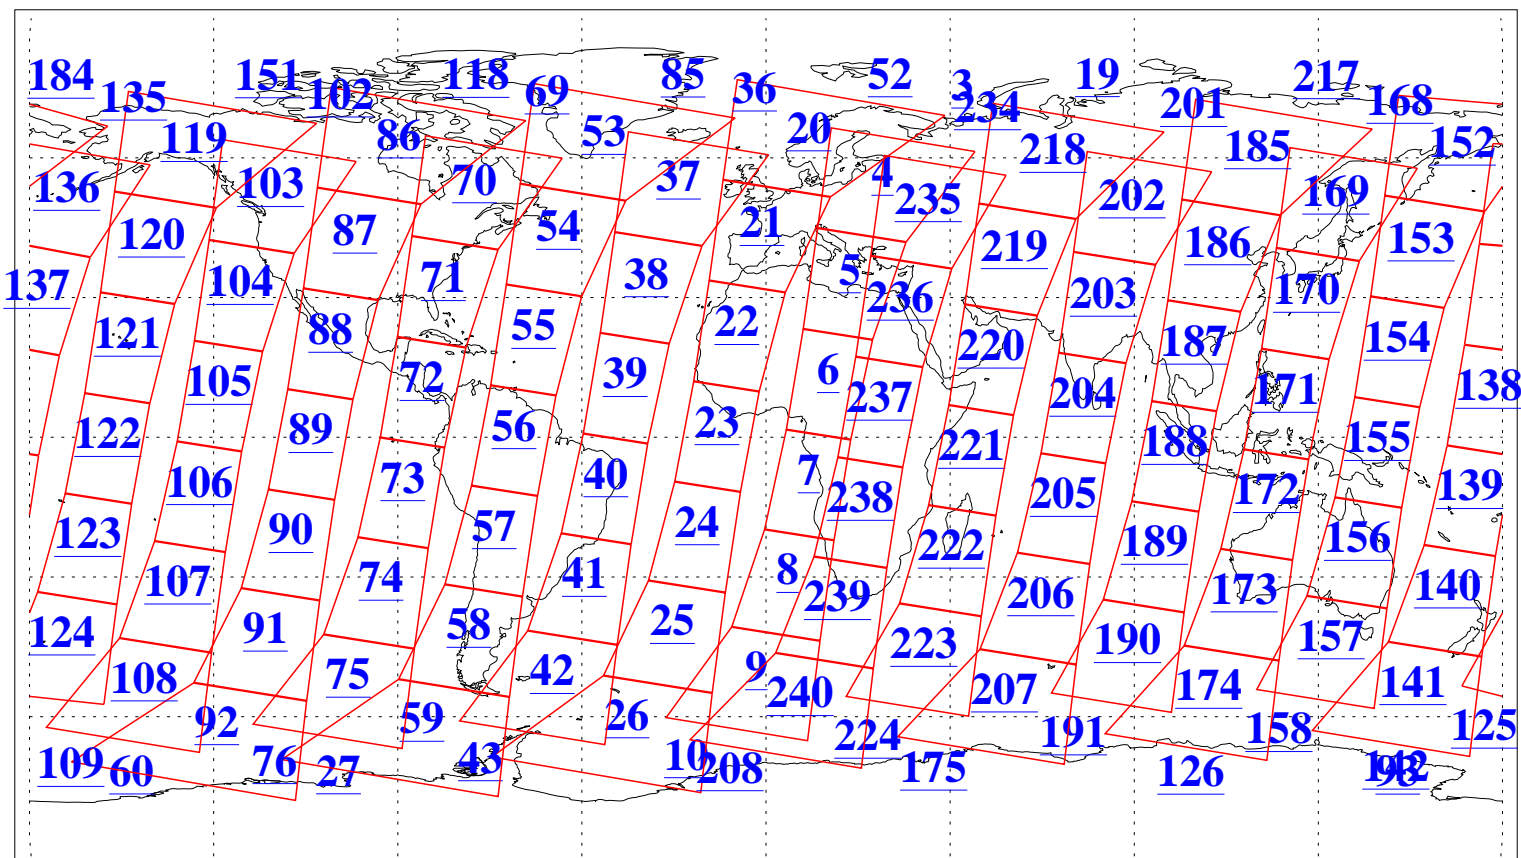

L1B Availability
AMSU Granules: 240
HSB Granules: 0
AIRS Granules: 240

18 Jan 2004
DoY 18
Aqua Day 624
Granules: 1 to 120

Granules: 121 to 240

Legend: AMSU Available, HSB Available, AIRS Available

L1B Availability
AMSU Granules: 240
HSB Granules: 0
AIRS Granules: 240

18 Jan 2004
DoY 18
Aqua Day 624

Ascending Granules

Descending Granules

Legend: AMSU Available, HSB Available, AIRS Available

L1B Availability
AMSU Granules: 240
HSB Granules: 0
AIRS Granules: 240

18 Jan 2004
DoY 18
Aqua Day 624

Northern Hemisphere Granules

Southern Hemisphere Granules

Legend: AMSU Available, ~~HSB Available~~, **AIRS Available**