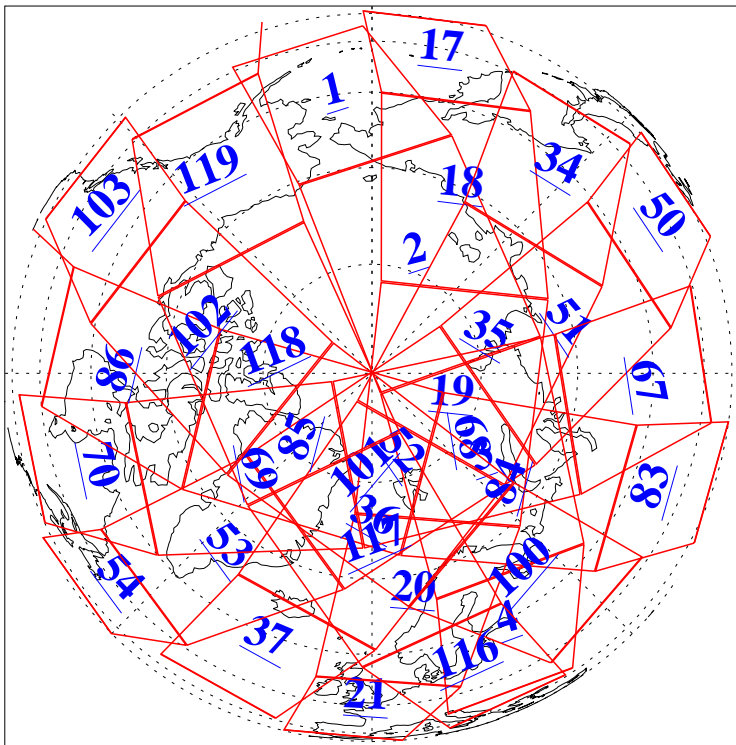

L1B Availability
AMSU Granules: 240
HSB Granules: 0
AIRS Granules: 240

18 Jan 2004
DoY 18
Aqua Day 624
Granules: 1 to 120

Granules: 121 to 240

Legend: AMSU Available, HSB Available, AIRS Available

L1B Availability
AMSU Granules: 240
HSB Granules: 0
AIRS Granules: 240

18 Jan 2004
DoY 18
Aqua Day 624

Ascending Granules

Descending Granules

Legend: AMSU Available, HSB Available, AIRS Available

L1B Availability
AMSU Granules: 240
HSB Granules: 0
AIRS Granules: 240

18 Jan 2004
DoY 18
Aqua Day 624

Northern Hemisphere Granules

Southern Hemisphere Granules

Legend: AMSU Available, ~~HSB Available~~, **AIRS Available**