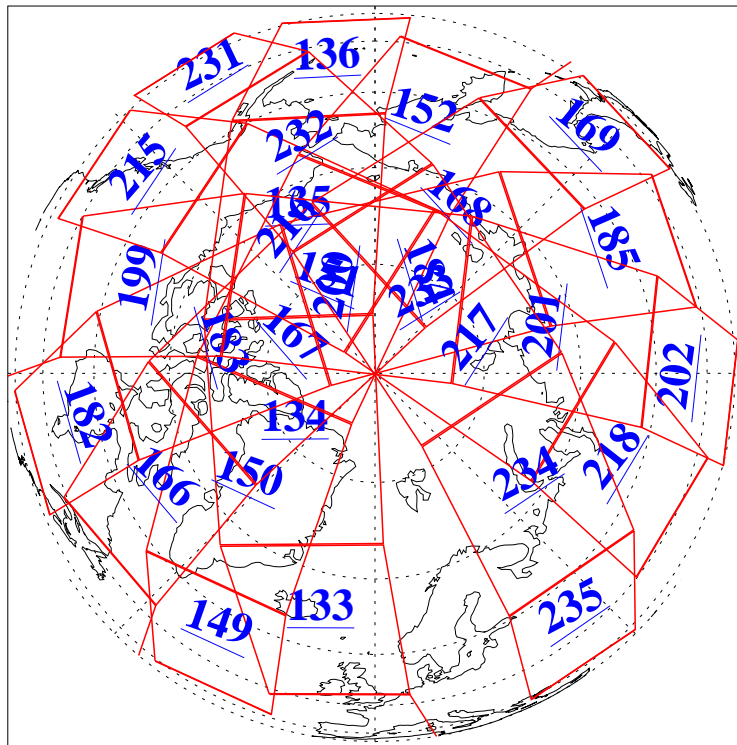

L1B Availability
AMSU Granules: 240
HSB Granules: 0
AIRS Granules: 240

18 Jan 2004
DoY 18
Aqua Day 624
Granules: 1 to 120

Granules: 121 to 240

Legend: AMSU Available, HSB Available, AIRS Available

L1B Availability
AMSU Granules: 240
HSB Granules: 0
AIRS Granules: 240

18 Jan 2004
DoY 18
Aqua Day 624

Ascending Granules

Descending Granules

Legend: AMSU Available, HSB Available, AIRS Available

L1B Availability
AMSU Granules: 240
HSB Granules: 0
AIRS Granules: 240

18 Jan 2004
DoY 18
Aqua Day 624

Northern Hemisphere Granules

Southern Hemisphere Granules

Legend: AMSU Available, ~~HSB Available~~, **AIRS Available**