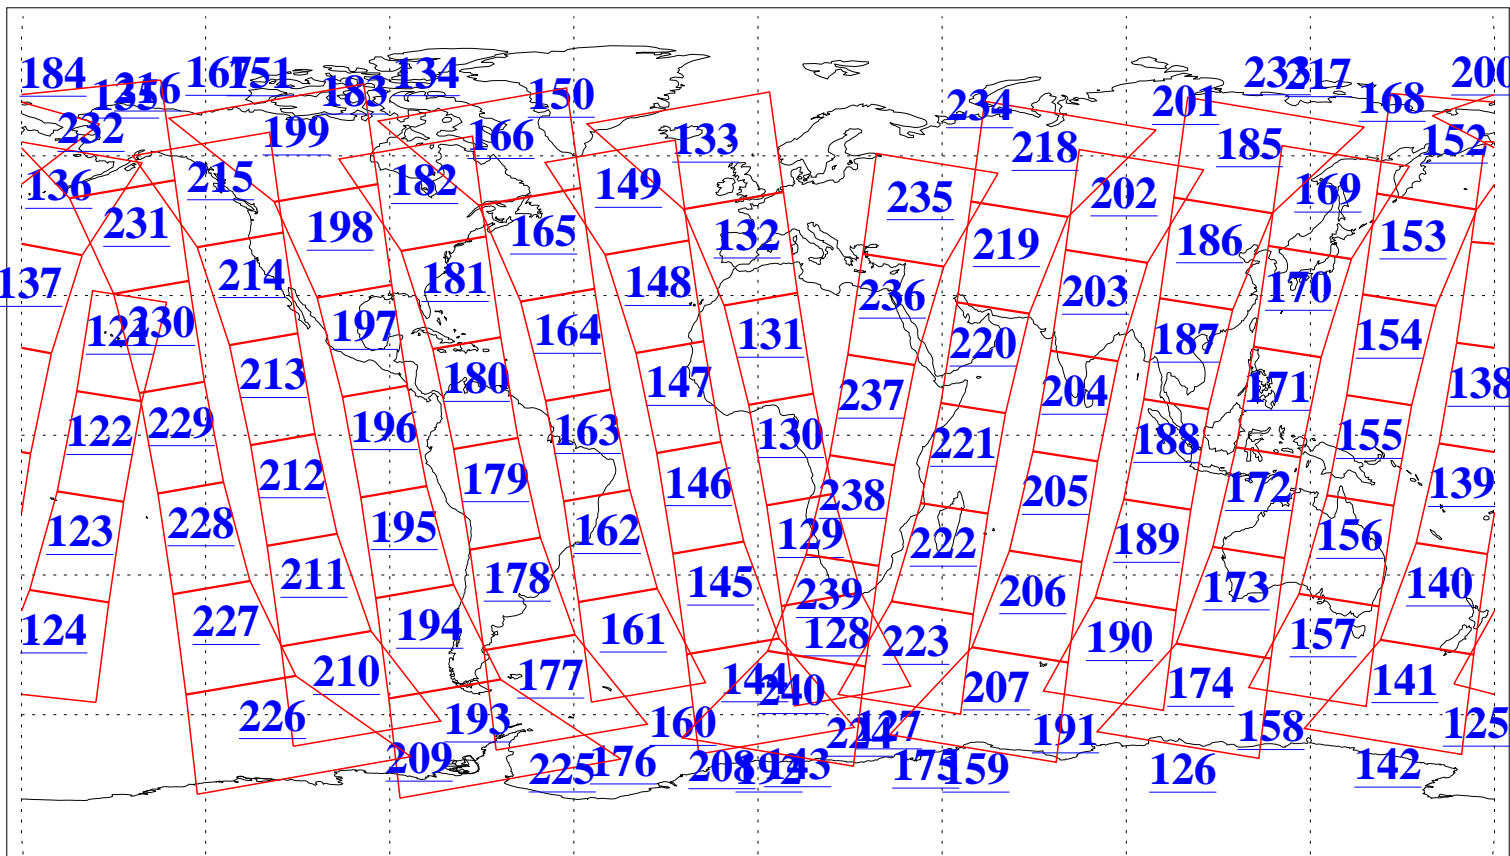

L1B Availability
AMSU Granules: 240
HSB Granules: 0
AIRS Granules: 240

18 Jan 2004
DoY 18
Aqua Day 624
Granules: 1 to 120

Granules: 121 to 240

Legend: AMSU Available, HSB Available, AIRS Available

L1B Availability
AMSU Granules: 240
HSB Granules: 0
AIRS Granules: 240

18 Jan 2004
DoY 18
Aqua Day 624

Ascending Granules

Descending Granules

Legend: AMSU Available, HSB Available, AIRS Available

L1B Availability
AMSU Granules: 240
HSB Granules: 0
AIRS Granules: 240

18 Jan 2004
DoY 18
Aqua Day 624

Northern Hemisphere Granules

Southern Hemisphere Granules

Legend: AMSU Available, ~~HSB Available~~, **AIRS Available**