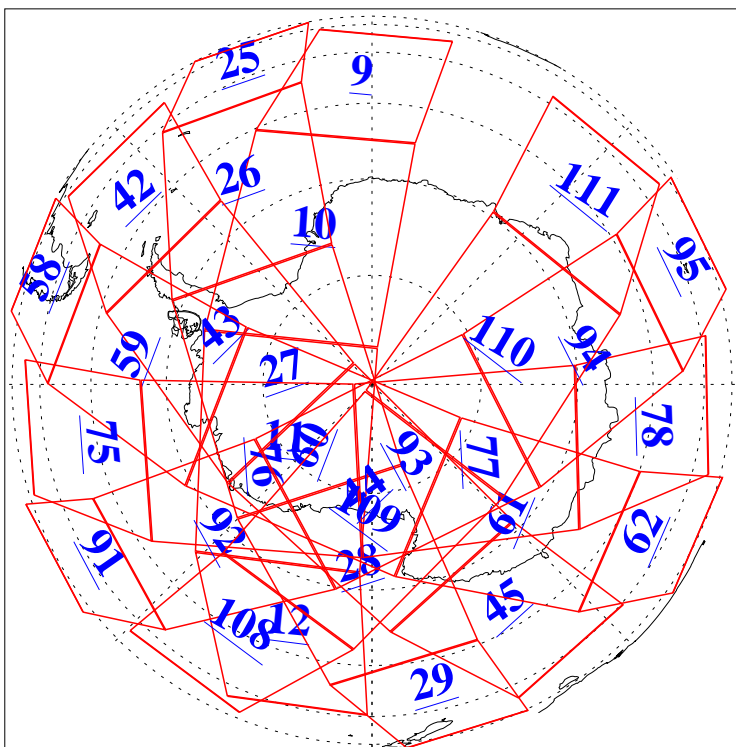

L1B Availability
AMSU Granules: 240
HSB Granules: 0
AIRS Granules: 240

18 Jan 2004
DoY 18
Aqua Day 624
Granules: 1 to 120

Granules: 121 to 240

Legend: AMSU Available, HSB Available, AIRS Available

L1B Availability
AMSU Granules: 240
HSB Granules: 0
AIRS Granules: 240

18 Jan 2004
DoY 18
Aqua Day 624

Ascending Granules

Descending Granules

Legend: AMSU Available, HSB Available, AIRS Available

L1B Availability
AMSU Granules: 240
HSB Granules: 0
AIRS Granules: 240

18 Jan 2004
DoY 18
Aqua Day 624

Northern Hemisphere Granules

Southern Hemisphere Granules

Legend: AMSU Available, ~~HSB Available~~, **AIRS Available**