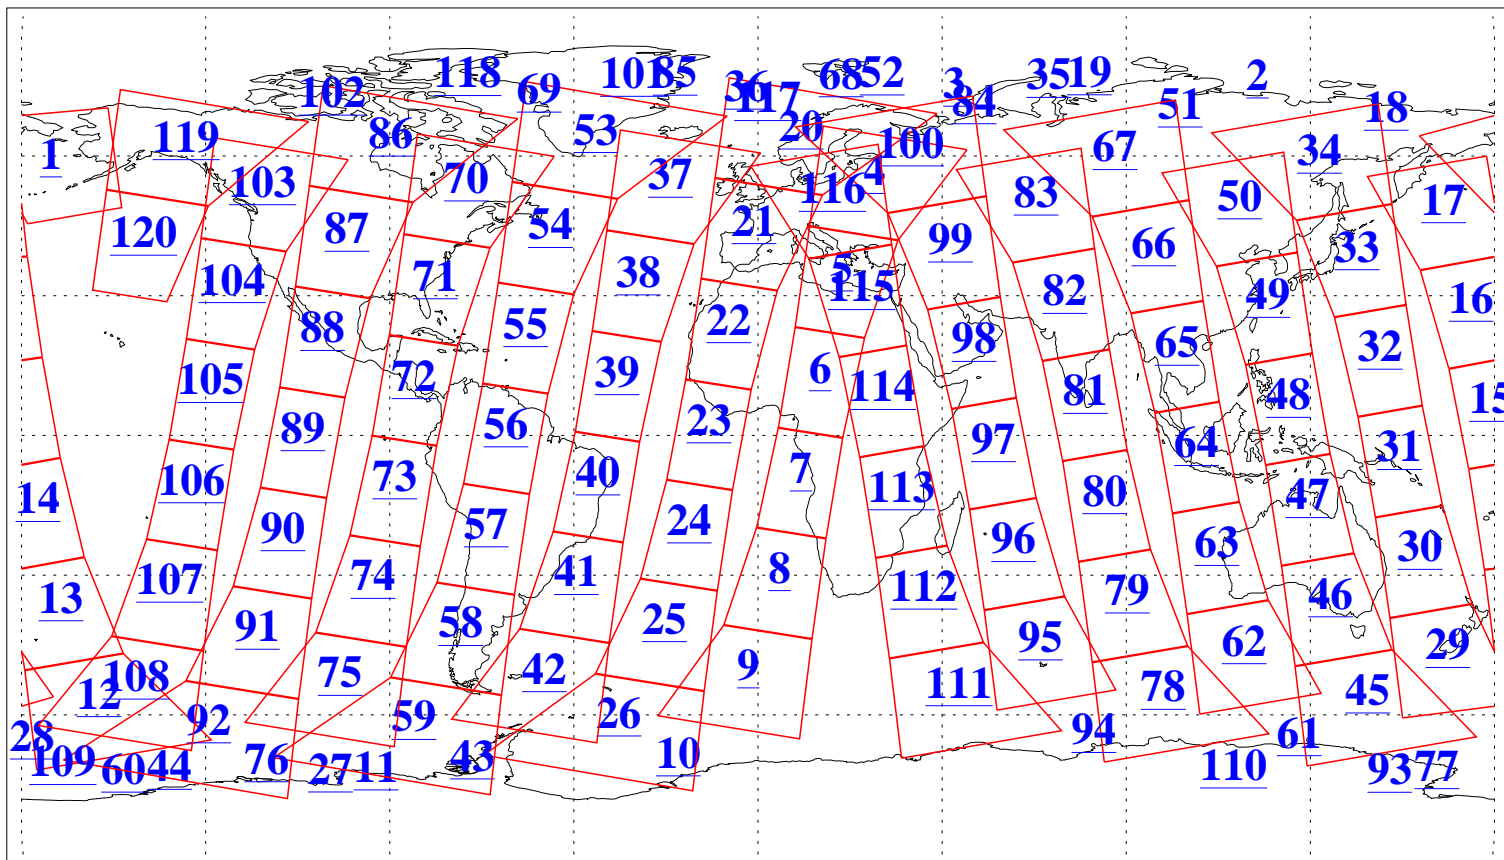

L1B Availability
AMSU Granules: 240
HSB Granules: 0
AIRS Granules: 240

18 Jan 2004
DoY 18
Aqua Day 624
Granules: 1 to 120

Granules: 121 to 240

Legend: AMSU Available, HSB Available, AIRS Available

L1B Availability
AMSU Granules: 240
HSB Granules: 0
AIRS Granules: 240

18 Jan 2004
DoY 18
Aqua Day 624

Ascending Granules

Descending Granules

Legend: AMSU Available, HSB Available, AIRS Available

L1B Availability
AMSU Granules: 240
HSB Granules: 0
AIRS Granules: 240

18 Jan 2004
DoY 18
Aqua Day 624

Northern Hemisphere Granules

Southern Hemisphere Granules

Legend: AMSU Available, ~~HSB Available~~, **AIRS Available**