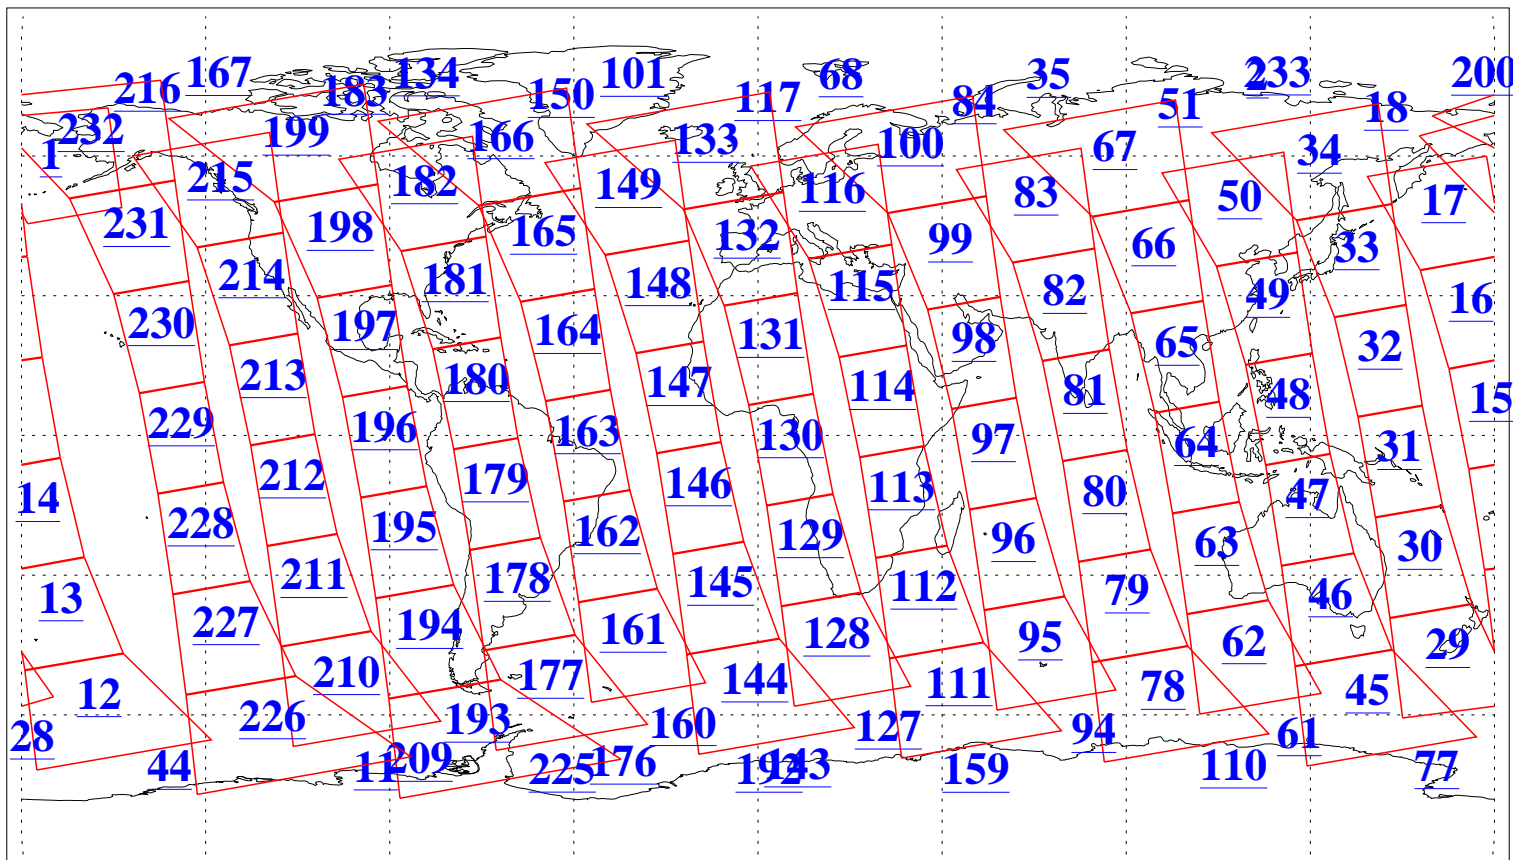

L1B Availability
AMSU Granules: 240
HSB Granules: 0
AIRS Granules: 240

18 Jan 2004
DoY 18
Aqua Day 624
Granules: 1 to 120

Granules: 121 to 240

Legend: AMSU Available, HSB Available, AIRS Available

L1B Availability
AMSU Granules: 240
HSB Granules: 0
AIRS Granules: 240

18 Jan 2004
DoY 18
Aqua Day 624

Ascending Granules

Descending Granules

Legend: AMSU Available, HSB Available, AIRS Available

L1B Availability
AMSU Granules: 240
HSB Granules: 0
AIRS Granules: 240

18 Jan 2004
DoY 18
Aqua Day 624

Northern Hemisphere Granules

Southern Hemisphere Granules

Legend: AMSU Available, ~~HSB Available~~, **AIRS Available**