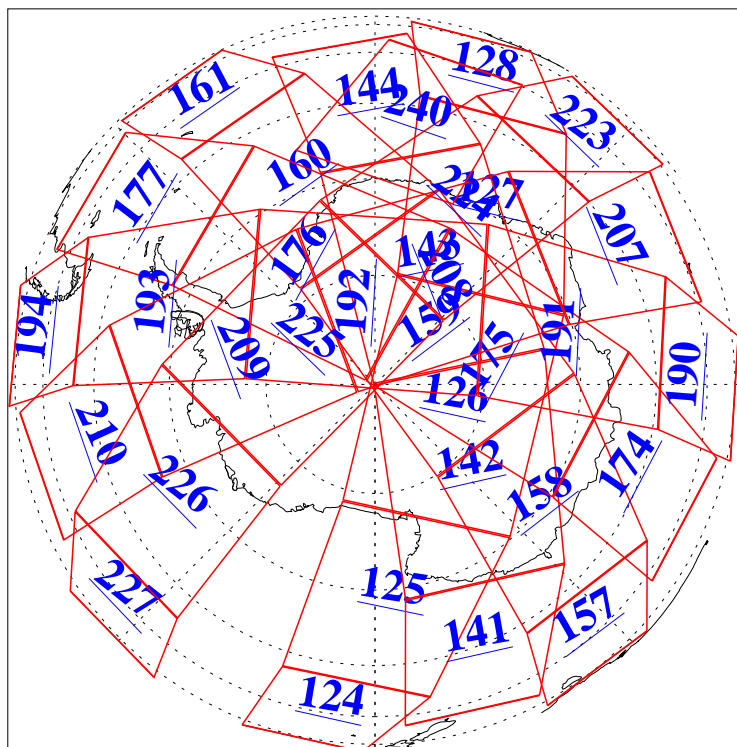

L1B Availability
AMSU Granules: 240
HSB Granules: 0
AIRS Granules: 240

18 Jan 2004
DoY 18
Aqua Day 624
Granules: 1 to 120

Granules: 121 to 240

Legend: AMSU Available, HSB Available, AIRS Available

L1B Availability
AMSU Granules: 240
HSB Granules: 0
AIRS Granules: 240

18 Jan 2004
DoY 18
Aqua Day 624

Ascending Granules

Descending Granules

Legend: AMSU Available, HSB Available, AIRS Available

L1B Availability
AMSU Granules: 240
HSB Granules: 0
AIRS Granules: 240

18 Jan 2004
DoY 18
Aqua Day 624

Northern Hemisphere Granules

Southern Hemisphere Granules

Legend: AMSU Available, ~~HSB Available~~, **AIRS Available**