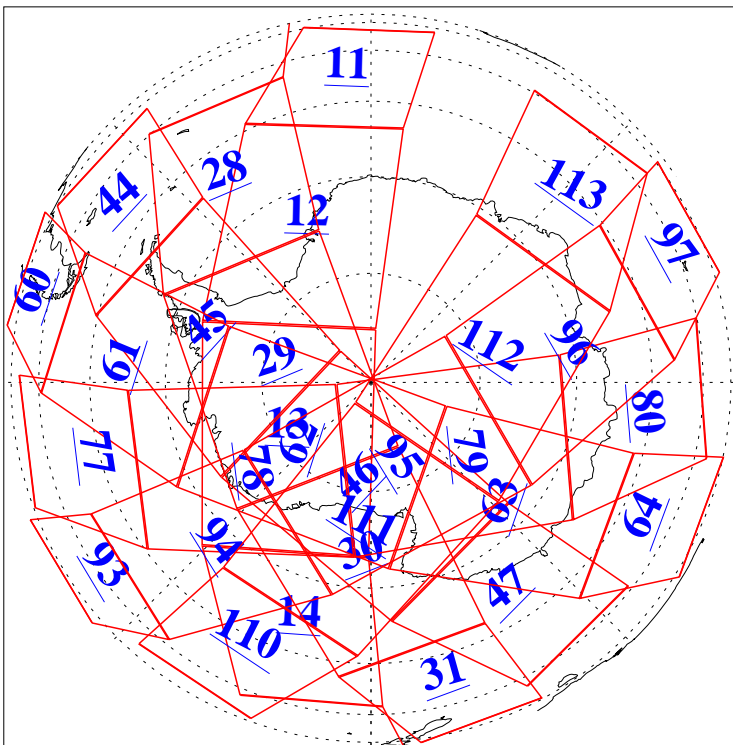

L1B Availability
AMSU Granules: 240
HSB Granules: 0
AIRS Granules: 240

16 Jan 2004
DoY 16
Aqua Day 622
Granules: 1 to 120

Granules: 121 to 240

Legend: AMSU Available, HSB Available, AIRS Available

L1B Availability
AMSU Granules: 240
HSB Granules: 0
AIRS Granules: 240

16 Jan 2004
DoY 16
Aqua Day 622

Ascending Granules

Descending Granules

Legend: AMSU Available, HSB Available, AIRS Available

L1B Availability
 AMSU Granules: 240
 HSB Granules: 0
 AIRS Granules: 240

16 Jan 2004
 DoY 16
 Aqua Day 622

Northern Hemisphere Granules

Southern Hemisphere Granules

Legend: AMSU Available, HSB Available, AIRS Available