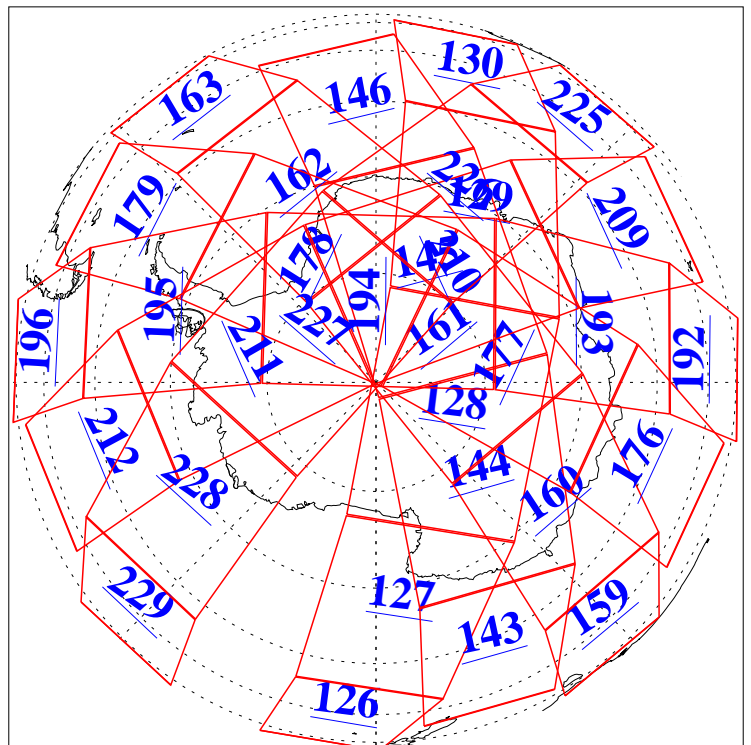

L1B Availability
AMSU Granules: 240
HSB Granules: 0
AIRS Granules: 240

16 Jan 2004
DoY 16
Aqua Day 622
Granules: 1 to 120

Granules: 121 to 240

Legend: AMSU Available, HSB Available, AIRS Available

L1B Availability
AMSU Granules: 240
HSB Granules: 0
AIRS Granules: 240

16 Jan 2004
DoY 16
Aqua Day 622

Ascending Granules

Descending Granules

Legend: AMSU Available, HSB Available, AIRS Available

L1B Availability
 AMSU Granules: 240
 HSB Granules: 0
 AIRS Granules: 240

16 Jan 2004
 DoY 16
 Aqua Day 622

Northern Hemisphere Granules

Southern Hemisphere Granules

Legend: AMSU Available, HSB Available, AIRS Available