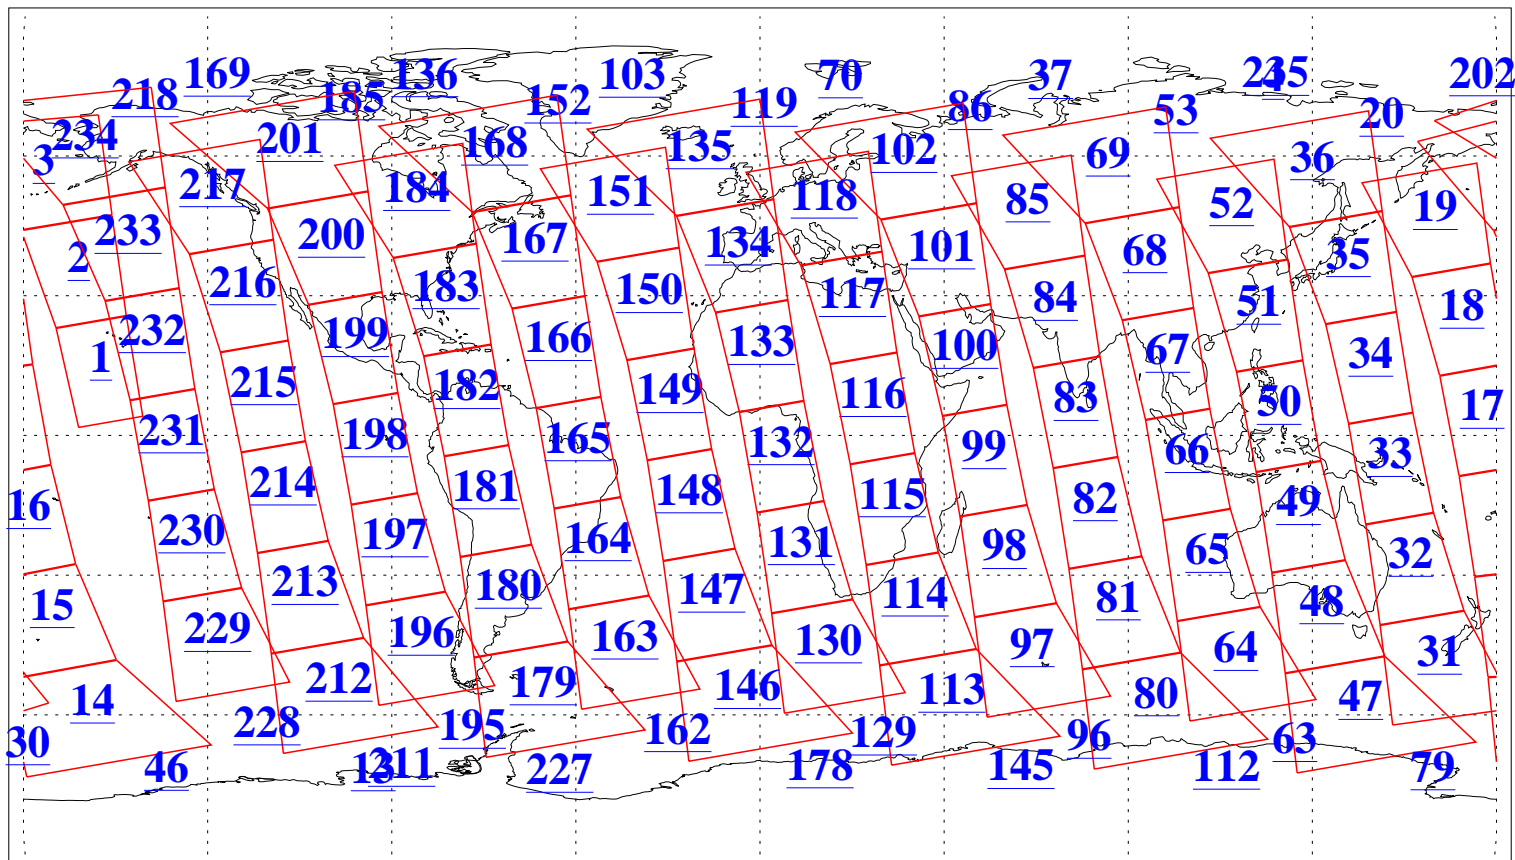

L1B Availability
AMSU Granules: 240
HSB Granules: 0
AIRS Granules: 240

16 Jan 2004
DoY 16
Aqua Day 622
Granules: 1 to 120

Granules: 121 to 240

Legend: AMSU Available, HSB Available, AIRS Available

L1B Availability
AMSU Granules: 240
HSB Granules: 0
AIRS Granules: 240

16 Jan 2004
DoY 16
Aqua Day 622

Ascending Granules

Descending Granules

Legend: AMSU Available, HSB Available, AIRS Available

L1B Availability
 AMSU Granules: 240
 HSB Granules: 0
 AIRS Granules: 240

16 Jan 2004
 DoY 16
 Aqua Day 622

Northern Hemisphere Granules

Southern Hemisphere Granules

Legend: AMSU Available, HSB Available, AIRS Available