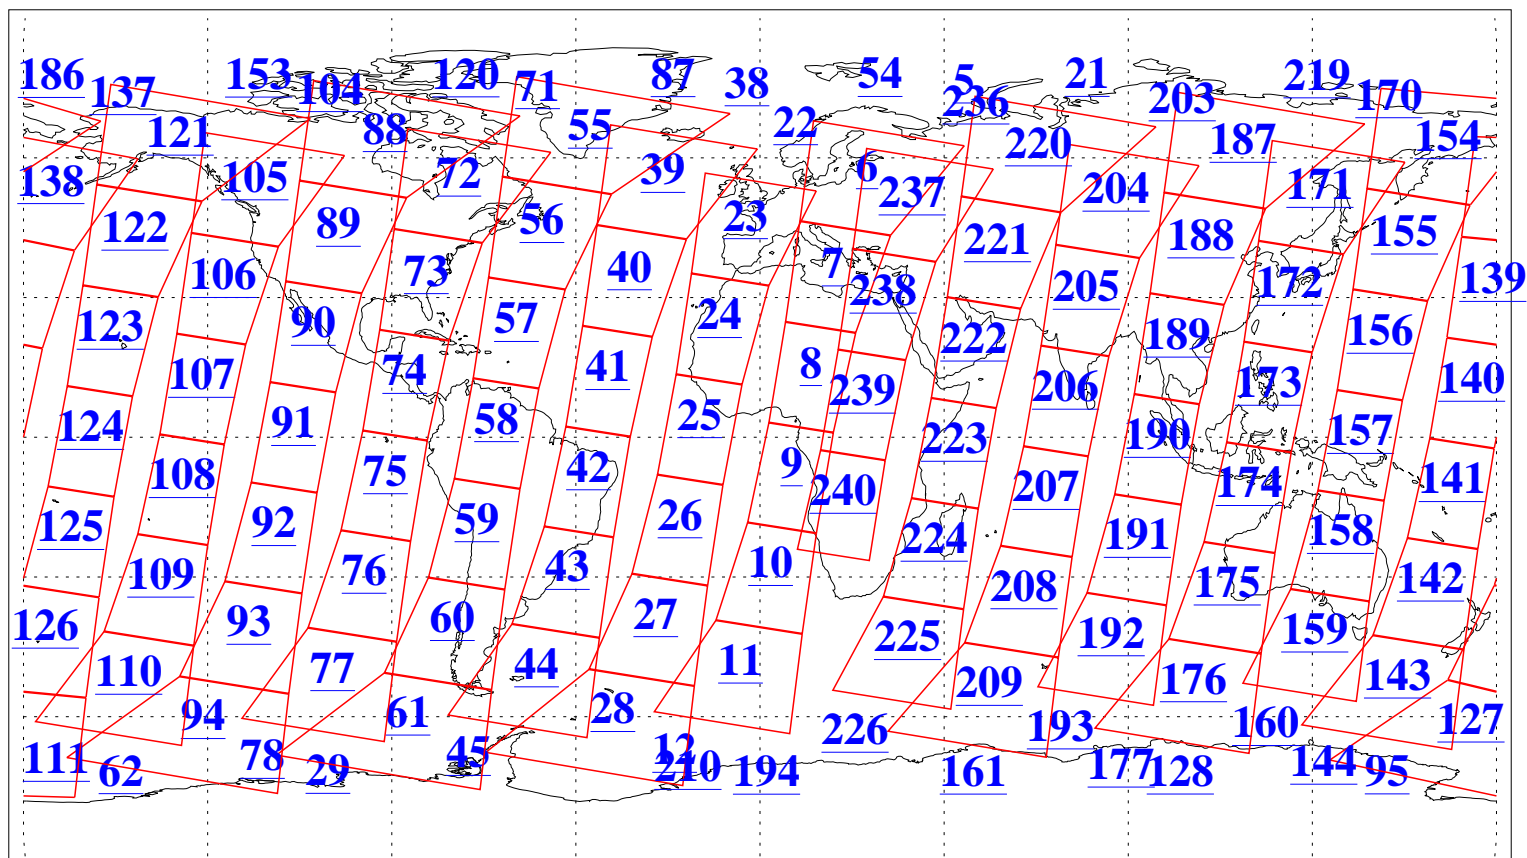

L1B Availability
AMSU Granules: 240
HSB Granules: 0
AIRS Granules: 240

16 Jan 2004
DoY 16
Aqua Day 622
Granules: 1 to 120

Granules: 121 to 240

Legend: AMSU Available, HSB Available, AIRS Available

L1B Availability
AMSU Granules: 240
HSB Granules: 0
AIRS Granules: 240

16 Jan 2004
DoY 16
Aqua Day 622

Ascending Granules

Descending Granules

Legend: AMSU Available, HSB Available, AIRS Available

L1B Availability
 AMSU Granules: 240
 HSB Granules: 0
 AIRS Granules: 240

16 Jan 2004
 DoY 16
 Aqua Day 622

Northern Hemisphere Granules

Southern Hemisphere Granules

Legend: AMSU Available, HSB Available, AIRS Available