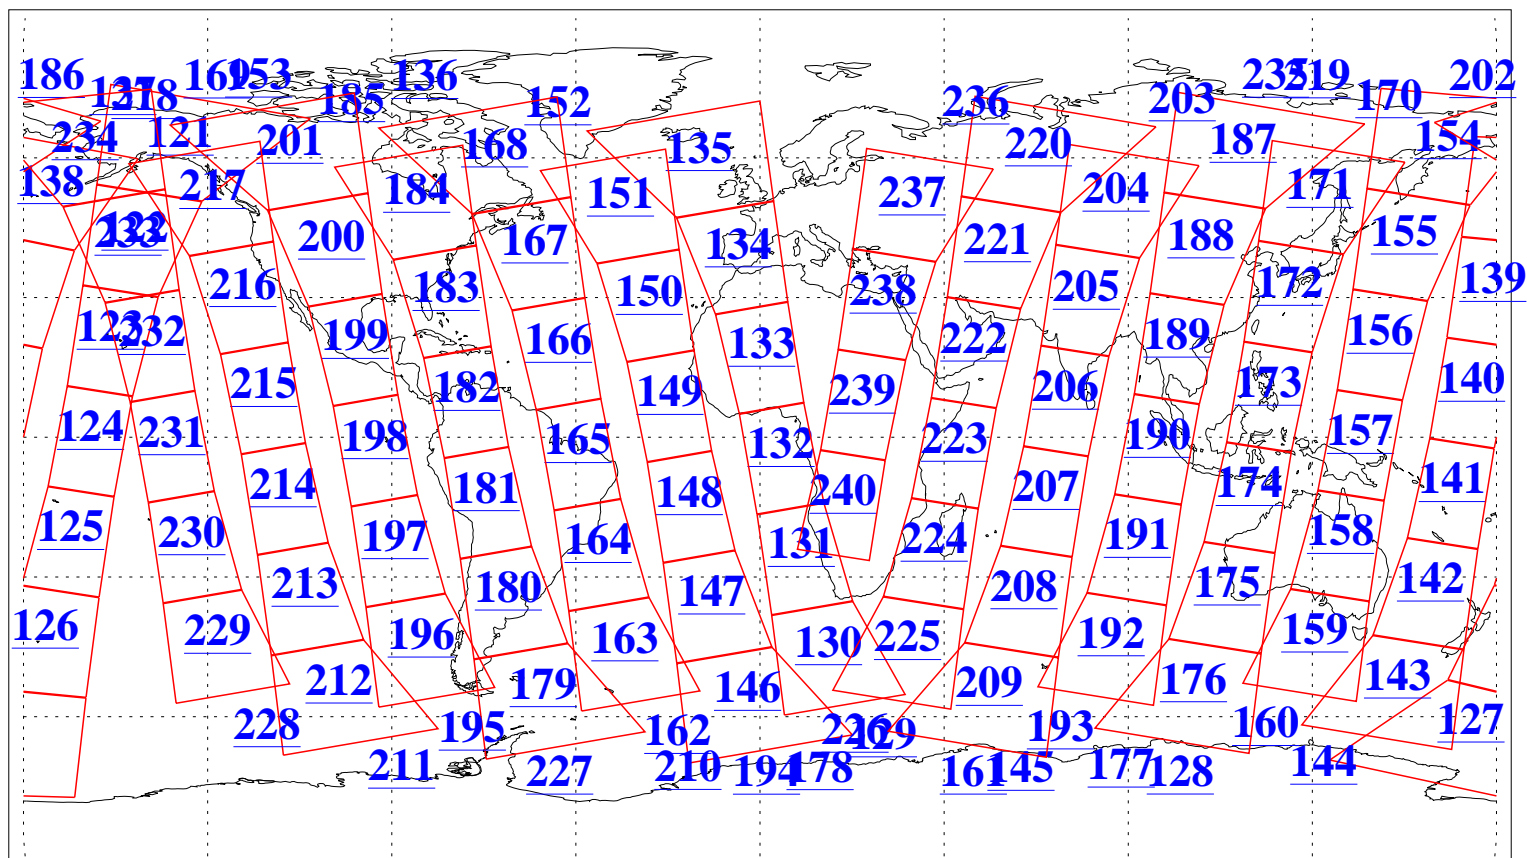

L1B Availability
AMSU Granules: 240
HSB Granules: 0
AIRS Granules: 240

16 Jan 2004
DoY 16
Aqua Day 622
Granules: 1 to 120

Granules: 121 to 240

Legend: AMSU Available, HSB Available, AIRS Available

L1B Availability
AMSU Granules: 240
HSB Granules: 0
AIRS Granules: 240

16 Jan 2004
DoY 16
Aqua Day 622

Ascending Granules

Descending Granules

Legend: AMSU Available, HSB Available, AIRS Available

L1B Availability
 AMSU Granules: 240
 HSB Granules: 0
 AIRS Granules: 240

16 Jan 2004
 DoY 16
 Aqua Day 622

Northern Hemisphere Granules

Southern Hemisphere Granules

Legend: AMSU Available, HSB Available, AIRS Available