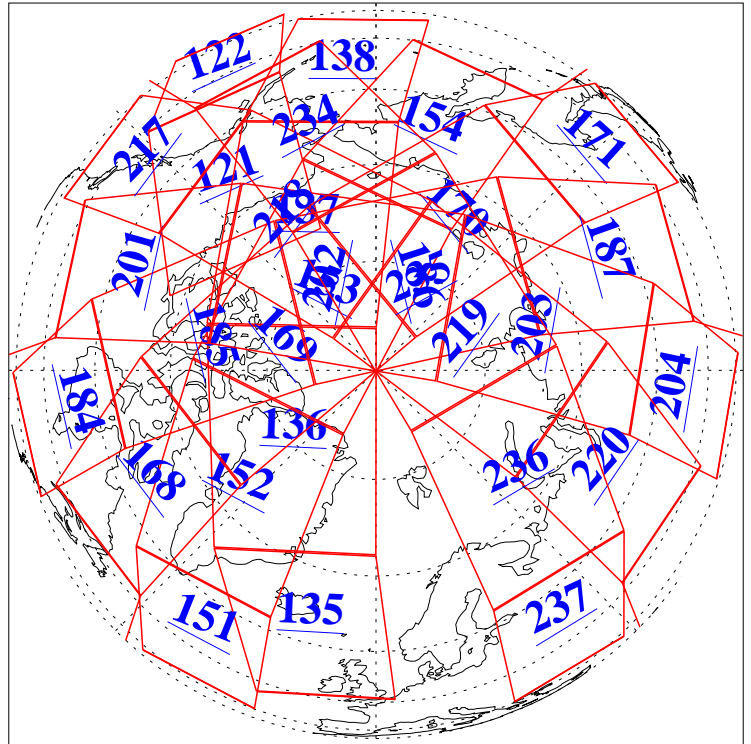

L1B Availability
AMSU Granules: 240
HSB Granules: 0
AIRS Granules: 240

16 Jan 2004
DoY 16
Aqua Day 622
Granules: 1 to 120

Granules: 121 to 240

Legend: AMSU Available, HSB Available, AIRS Available

L1B Availability
AMSU Granules: 240
HSB Granules: 0
AIRS Granules: 240

16 Jan 2004
DoY 16
Aqua Day 622

Ascending Granules

Descending Granules

Legend: AMSU Available, HSB Available, AIRS Available

L1B Availability
 AMSU Granules: 240
 HSB Granules: 0
 AIRS Granules: 240

16 Jan 2004
 DoY 16
 Aqua Day 622

Northern Hemisphere Granules

Southern Hemisphere Granules

Legend: AMSU Available, HSB Available, AIRS Available