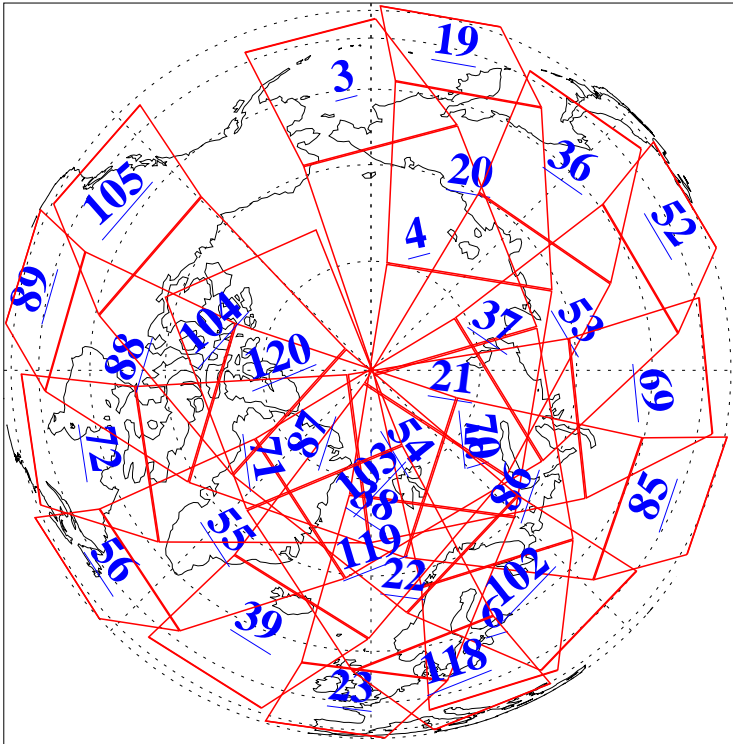

L1B Availability
AMSU Granules: 240
HSB Granules: 0
AIRS Granules: 240

16 Jan 2004
DoY 16
Aqua Day 622
Granules: 1 to 120

Granules: 121 to 240

Legend: AMSU Available, HSB Available, AIRS Available

L1B Availability
AMSU Granules: 240
HSB Granules: 0
AIRS Granules: 240

16 Jan 2004
DoY 16
Aqua Day 622

Ascending Granules

Descending Granules

Legend: AMSU Available, HSB Available, AIRS Available

L1B Availability
 AMSU Granules: 240
 HSB Granules: 0
 AIRS Granules: 240

16 Jan 2004
 DoY 16
 Aqua Day 622

Northern Hemisphere Granules

Southern Hemisphere Granules

Legend: AMSU Available, HSB Available, AIRS Available