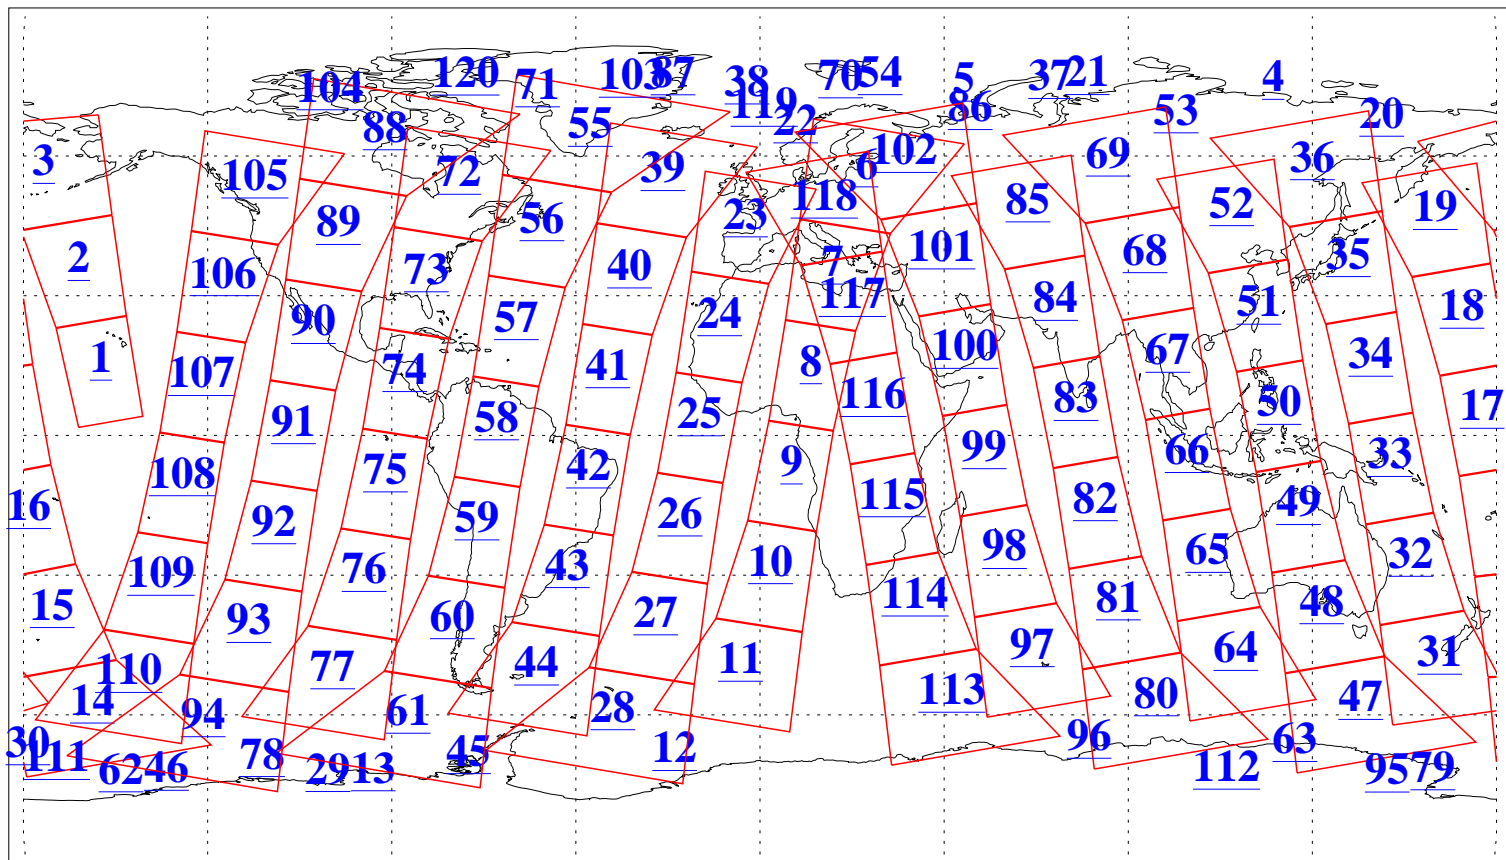

L1B Availability
AMSU Granules: 240
HSB Granules: 0
AIRS Granules: 240

16 Jan 2004
DoY 16
Aqua Day 622
Granules: 1 to 120

Granules: 121 to 240

Legend: AMSU Available, HSB Available, AIRS Available

L1B Availability
AMSU Granules: 240
HSB Granules: 0
AIRS Granules: 240

16 Jan 2004
DoY 16
Aqua Day 622

Ascending Granules

Descending Granules

Legend: AMSU Available, HSB Available, AIRS Available

L1B Availability
 AMSU Granules: 240
 HSB Granules: 0
 AIRS Granules: 240

16 Jan 2004
 DoY 16
 Aqua Day 622

Northern Hemisphere Granules

Southern Hemisphere Granules

Legend: AMSU Available, HSB Available, AIRS Available