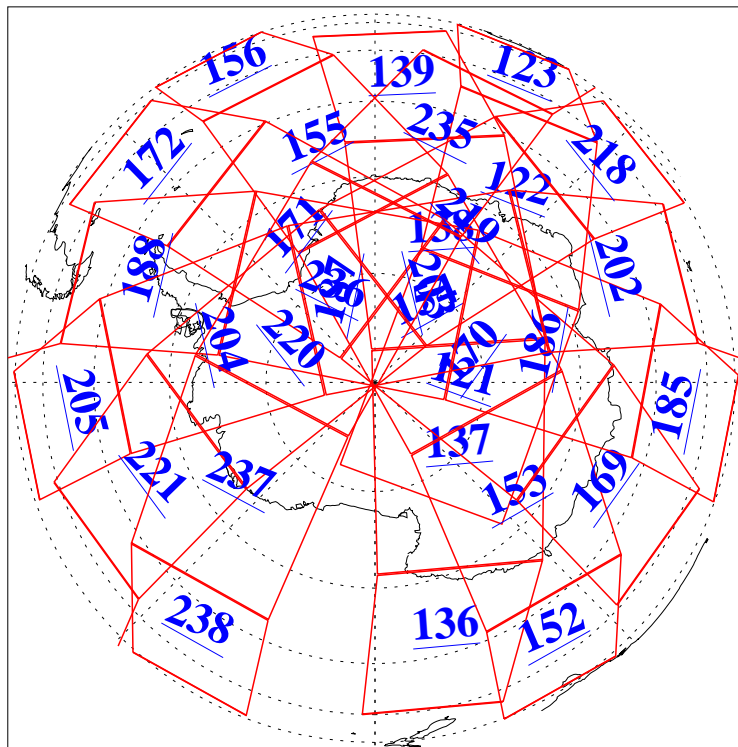

L1B Availability
AMSU Granules: 240
HSB Granules: 0
AIRS Granules: 240

15 Jan 2004
DoY 15
Aqua Day 621
Granules: 1 to 120

Granules: 121 to 240

Legend: AMSU Available, HSB Available, AIRS Available

L1B Availability
AMSU Granules: 240
HSB Granules: 0
AIRS Granules: 240

15 Jan 2004
DoY 15
Aqua Day 621
Ascending Granules

Descending Granules

Legend: AMSU Available, HSB Available, AIRS Available

L1B Availability
 AMSU Granules: 240
 HSB Granules: 0
 AIRS Granules: 240

15 Jan 2004
 DoY 15
 Aqua Day 621

Northern Hemisphere Granules

Southern Hemisphere Granules

Legend: AMSU Available, HSB Available, AIRS Available