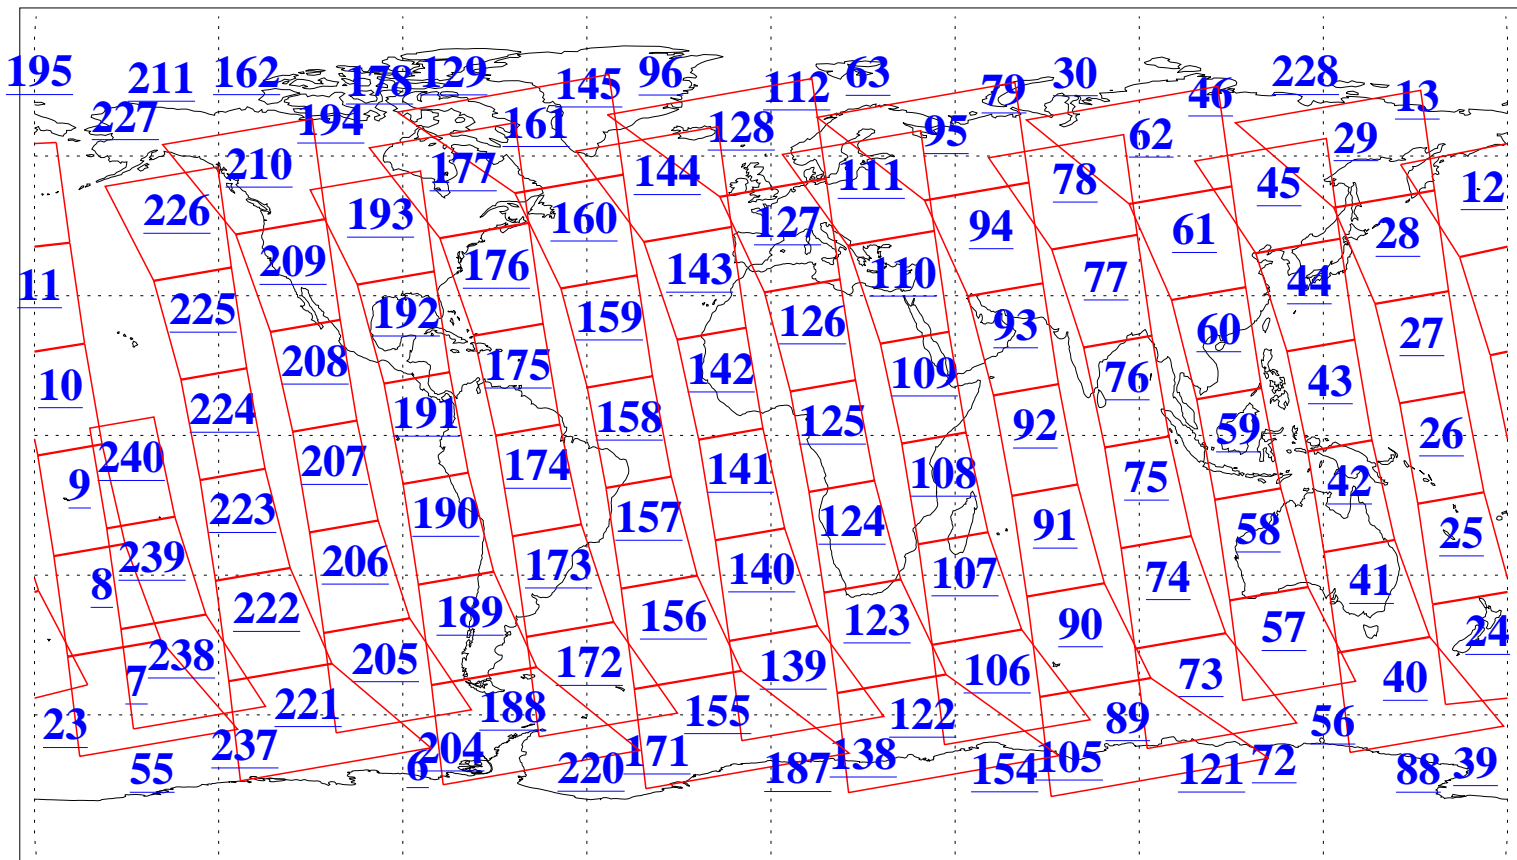

L1B Availability
AMSU Granules: 240
HSB Granules: 0
AIRS Granules: 240

15 Jan 2004
DoY 15
Aqua Day 621
Granules: 1 to 120

Granules: 121 to 240

Legend: AMSU Available, HSB Available, AIRS Available

L1B Availability
AMSU Granules: 240
HSB Granules: 0
AIRS Granules: 240

15 Jan 2004
DoY 15
Aqua Day 621
Ascending Granules

Descending Granules

Legend: AMSU Available, HSB Available, AIRS Available

L1B Availability
 AMSU Granules: 240
 HSB Granules: 0
 AIRS Granules: 240

15 Jan 2004
 DoY 15
 Aqua Day 621

Northern Hemisphere Granules

Southern Hemisphere Granules

Legend: AMSU Available, HSB Available, AIRS Available