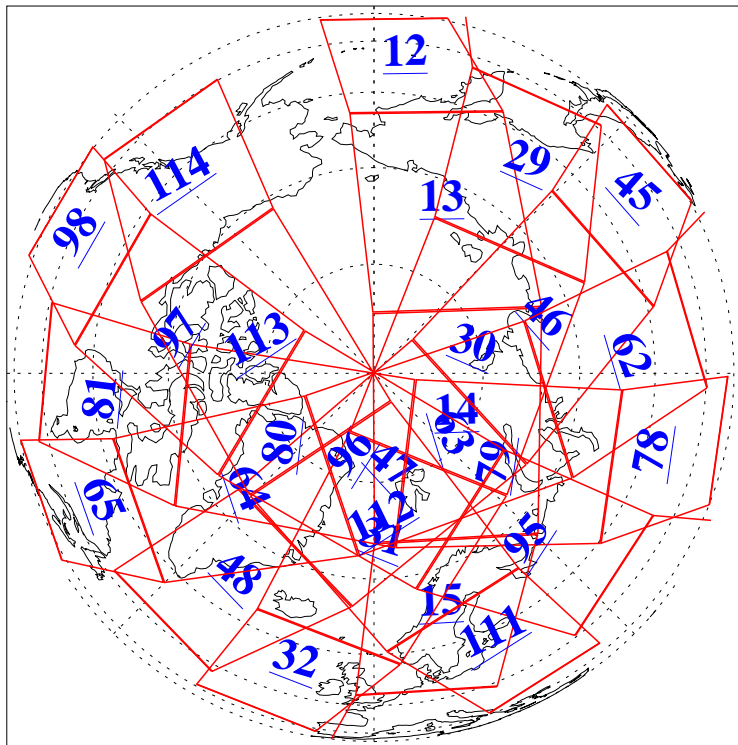

L1B Availability
AMSU Granules: 240
HSB Granules: 0
AIRS Granules: 240

15 Jan 2004
DoY 15
Aqua Day 621
Granules: 1 to 120

Granules: 121 to 240

Legend: AMSU Available, HSB Available, AIRS Available

L1B Availability
AMSU Granules: 240
HSB Granules: 0
AIRS Granules: 240

15 Jan 2004
DoY 15
Aqua Day 621
Ascending Granules

Descending Granules

Legend: AMSU Available, HSB Available, AIRS Available

L1B Availability
 AMSU Granules: 240
 HSB Granules: 0
 AIRS Granules: 240

15 Jan 2004
 DoY 15
 Aqua Day 621

Northern Hemisphere Granules

Southern Hemisphere Granules

Legend: AMSU Available, HSB Available, AIRS Available