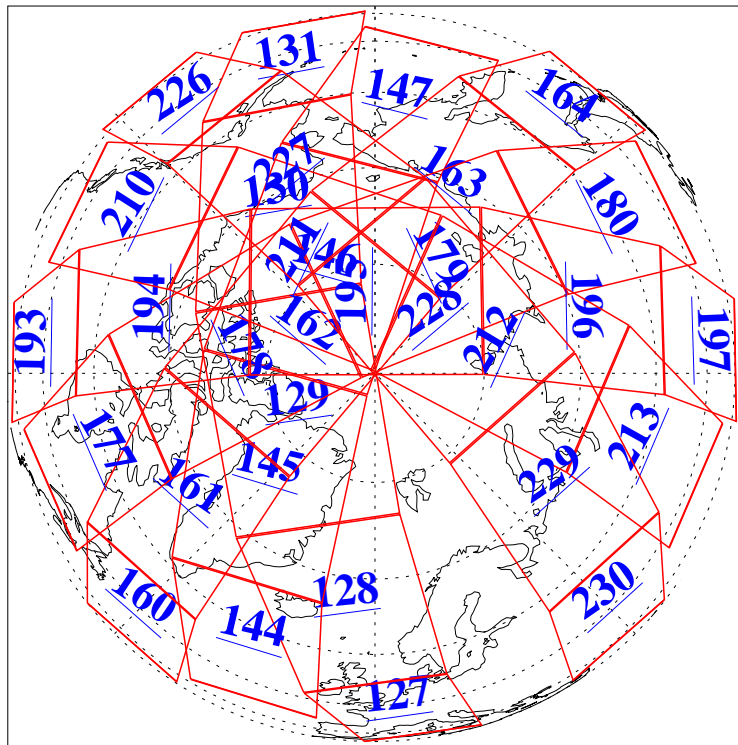

15 Jan 2004
DoY 15
Aqua Day 621
Ascending Granules

Descending Granules

Legend: AMSU Available, HSB Available, AIRS Available

L1B Availability
 AMSU Granules: 240
 HSB Granules: 0
 AIRS Granules: 240

15 Jan 2004
 DoY 15
 Aqua Day 621

Northern Hemisphere Granules

Southern Hemisphere Granules

Legend: AMSU Available, HSB Available, AIRS Available