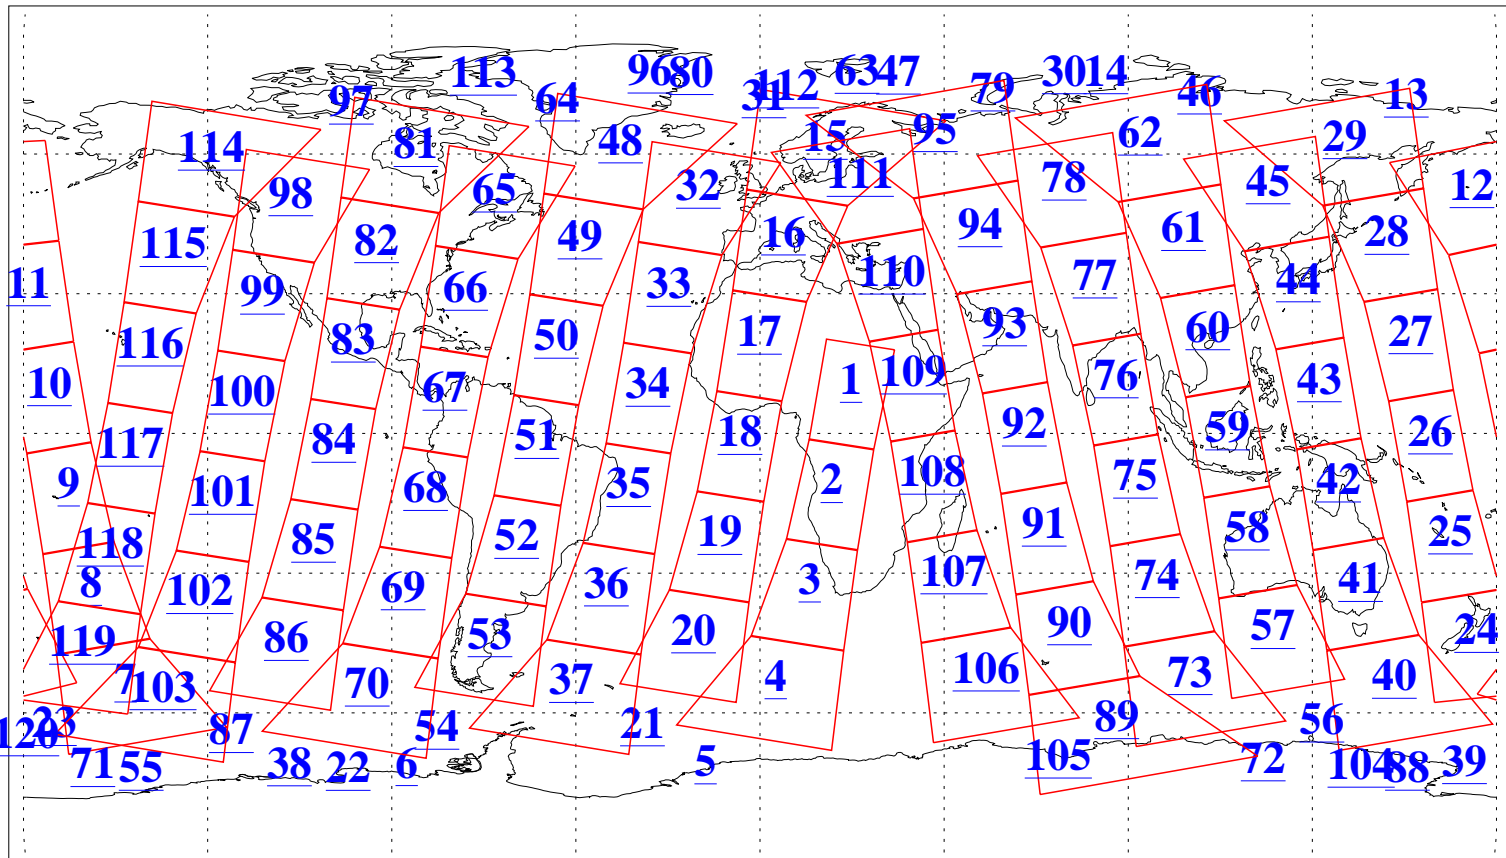

L1B Availability
AMSU Granules: 240
HSB Granules: 0
AIRS Granules: 240

15 Jan 2004
DoY 15
Aqua Day 621
Granules: 1 to 120

Granules: 121 to 240

Legend: AMSU Available, HSB Available, AIRS Available

L1B Availability
AMSU Granules: 240
HSB Granules: 0
AIRS Granules: 240

15 Jan 2004
DoY 15
Aqua Day 621
Ascending Granules

Descending Granules

Legend: AMSU Available, HSB Available, AIRS Available

L1B Availability
 AMSU Granules: 240
 HSB Granules: 0
 AIRS Granules: 240

15 Jan 2004
 DoY 15
 Aqua Day 621

Northern Hemisphere Granules

Southern Hemisphere Granules

Legend: AMSU Available, HSB Available, AIRS Available