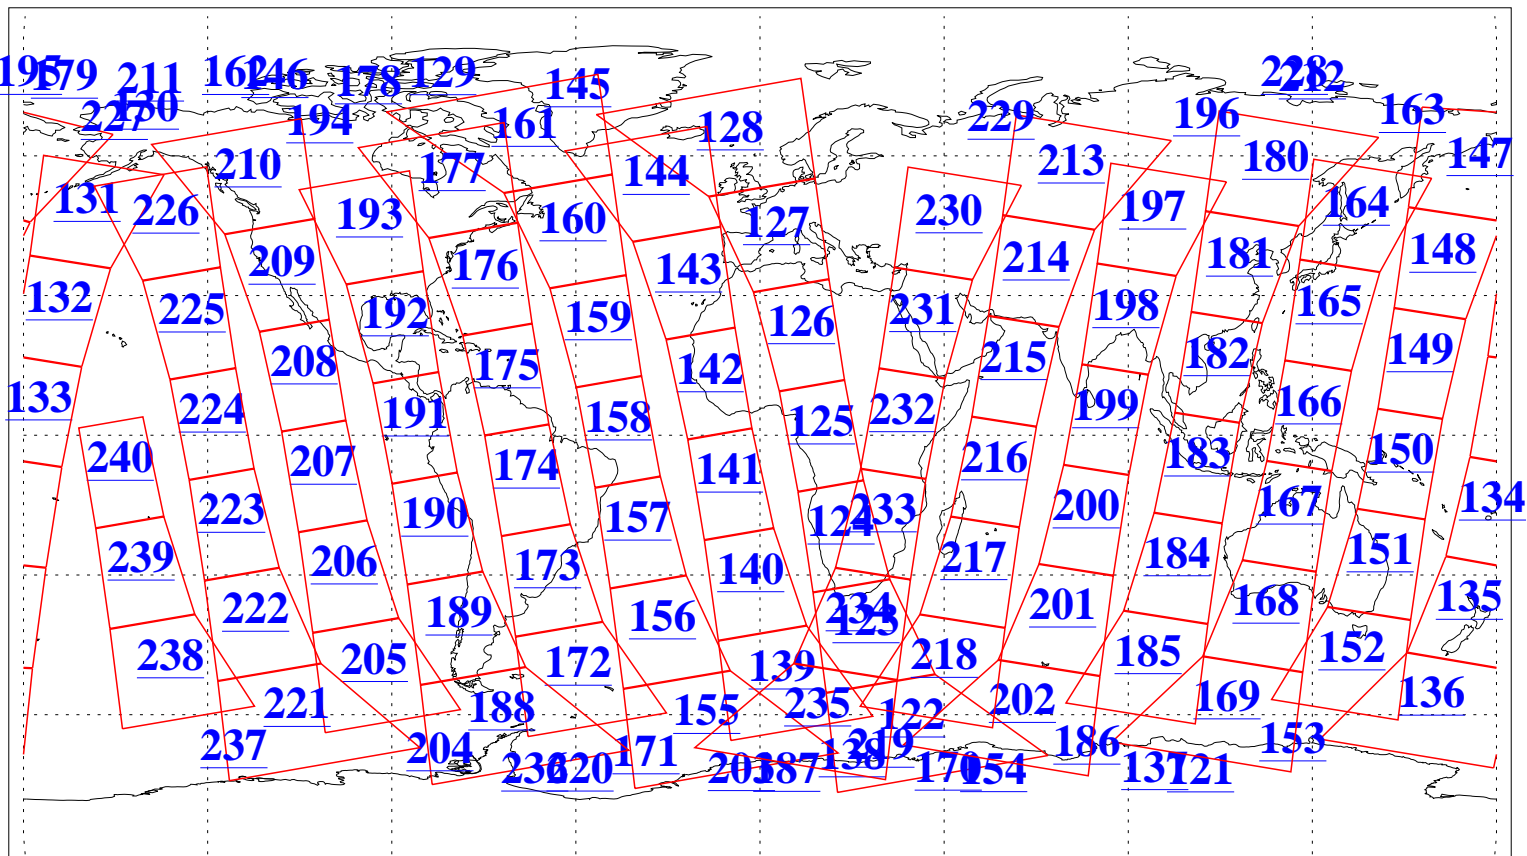

L1B Availability
AMSU Granules: 240
HSB Granules: 0
AIRS Granules: 240

15 Jan 2004
DoY 15
Aqua Day 621
Granules: 1 to 120

Granules: 121 to 240

Legend: AMSU Available, HSB Available, AIRS Available

L1B Availability
AMSU Granules: 240
HSB Granules: 0
AIRS Granules: 240

15 Jan 2004
DoY 15
Aqua Day 621
Ascending Granules

Descending Granules

Legend: AMSU Available, HSB Available, AIRS Available

L1B Availability
 AMSU Granules: 240
 HSB Granules: 0
 AIRS Granules: 240

15 Jan 2004
 DoY 15
 Aqua Day 621

Northern Hemisphere Granules

Southern Hemisphere Granules

Legend: AMSU Available, HSB Available, AIRS Available