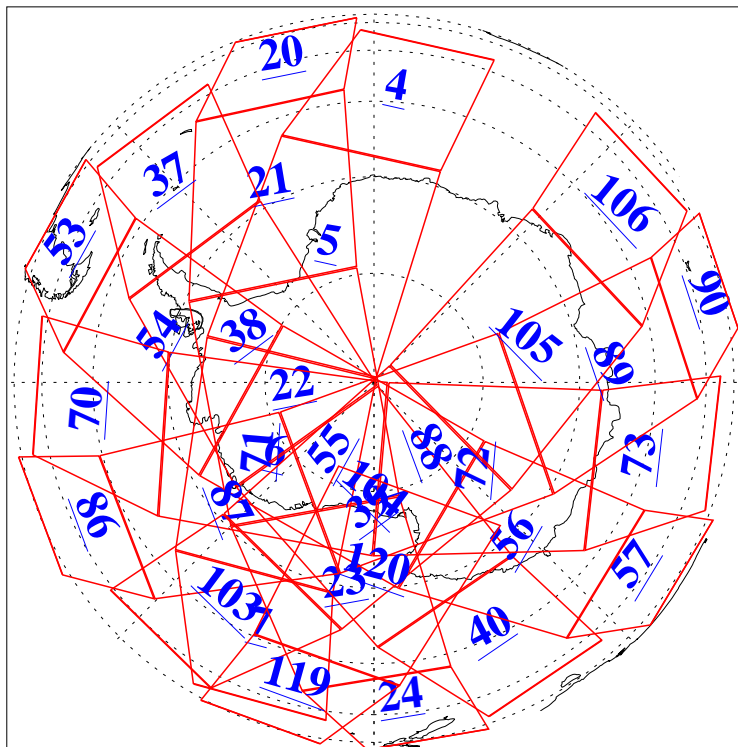

L1B Availability
AMSU Granules: 240
HSB Granules: 0
AIRS Granules: 240

15 Jan 2004
DoY 15
Aqua Day 621
Granules: 1 to 120

Granules: 121 to 240

Legend: AMSU Available, HSB Available, AIRS Available

L1B Availability
AMSU Granules: 240
HSB Granules: 0
AIRS Granules: 240

15 Jan 2004
DoY 15
Aqua Day 621
Ascending Granules

Descending Granules

Legend: AMSU Available, HSB Available, AIRS Available

L1B Availability
 AMSU Granules: 240
 HSB Granules: 0
 AIRS Granules: 240

15 Jan 2004
 DoY 15
 Aqua Day 621

Northern Hemisphere Granules

Southern Hemisphere Granules

Legend: AMSU Available, HSB Available, AIRS Available