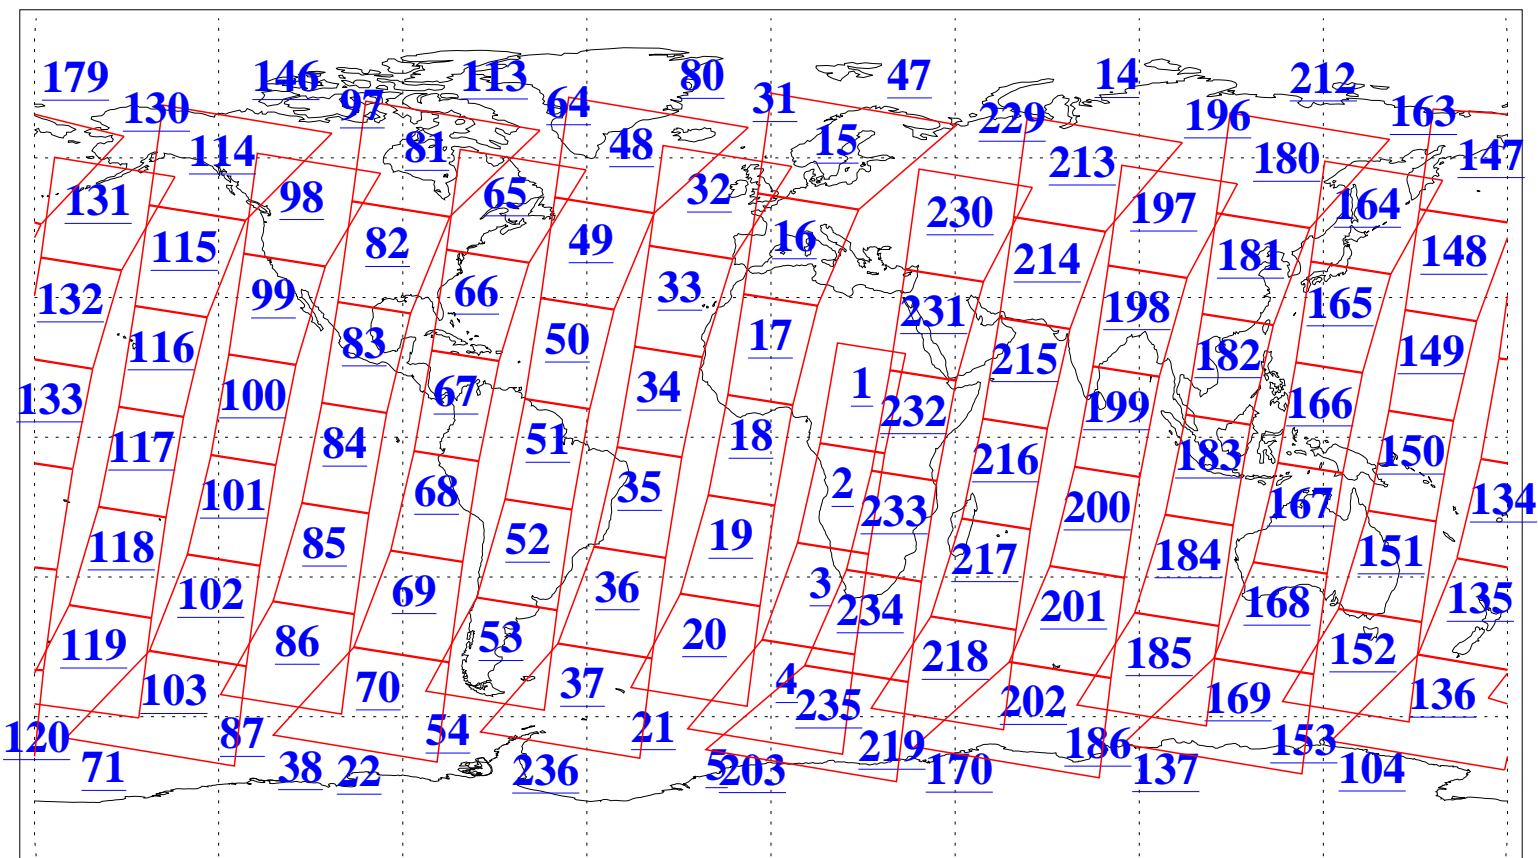

L1B Availability
AMSU Granules: 240
HSB Granules: 0
AIRS Granules: 240

15 Jan 2004
DoY 15
Aqua Day 621
Granules: 1 to 120

Granules: 121 to 240

Legend: AMSU Available, HSB Available, AIRS Available

L1B Availability
AMSU Granules: 240
HSB Granules: 0
AIRS Granules: 240

15 Jan 2004
DoY 15
Aqua Day 621
Ascending Granules

Descending Granules

Legend: AMSU Available, HSB Available, AIRS Available

L1B Availability
 AMSU Granules: 240
 HSB Granules: 0
 AIRS Granules: 240

15 Jan 2004
 DoY 15
 Aqua Day 621

Northern Hemisphere Granules

Southern Hemisphere Granules

Legend: AMSU Available, HSB Available, AIRS Available