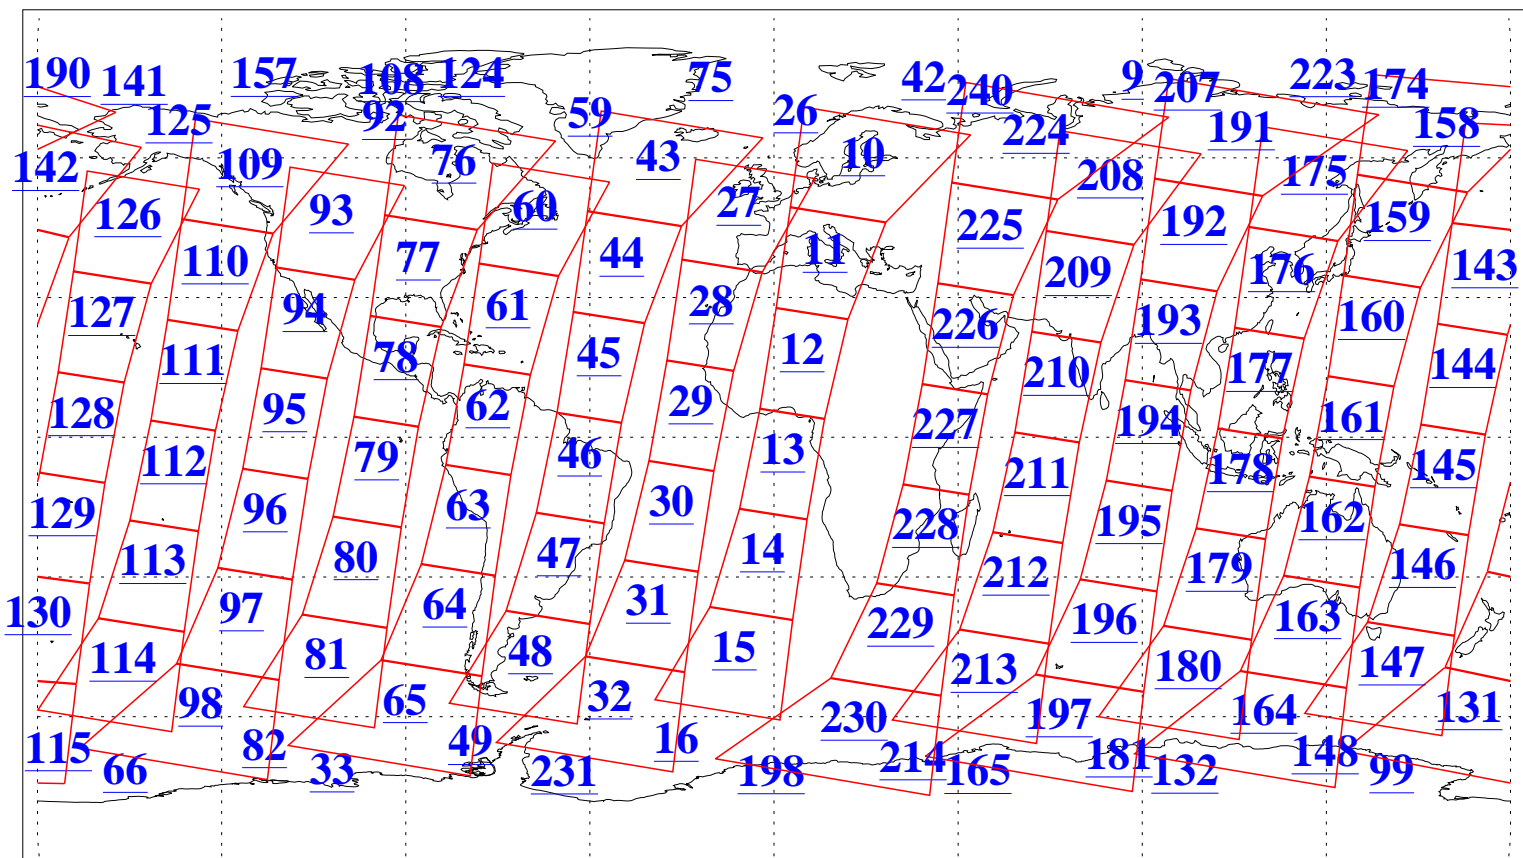

L1B Availability  
AMSU Granules: 240  
HSB Granules: 0  
AIRS Granules: 240

12 Jan 2004  
DoY 12  
Aqua Day 618  
Granules: 1 to 120

Granules: 121 to 240

Legend: AMSU Available, HSB Available, AIRS Available

L1B Availability  
AMSU Granules: 240  
HSB Granules: 0  
AIRS Granules: 240

12 Jan 2004  
DoY 12  
Aqua Day 618

Ascending Granules

Descending Granules

Legend: AMSU Available, HSB Available, AIRS Available

L1B Availability  
 AMSU Granules: 240  
 HSB Granules: 0  
 AIRS Granules: 240

12 Jan 2004  
 DoY 12  
 Aqua Day 618

Northern Hemisphere Granules

Southern Hemisphere Granules

Legend: AMSU Available, HSB Available, AIRS Available