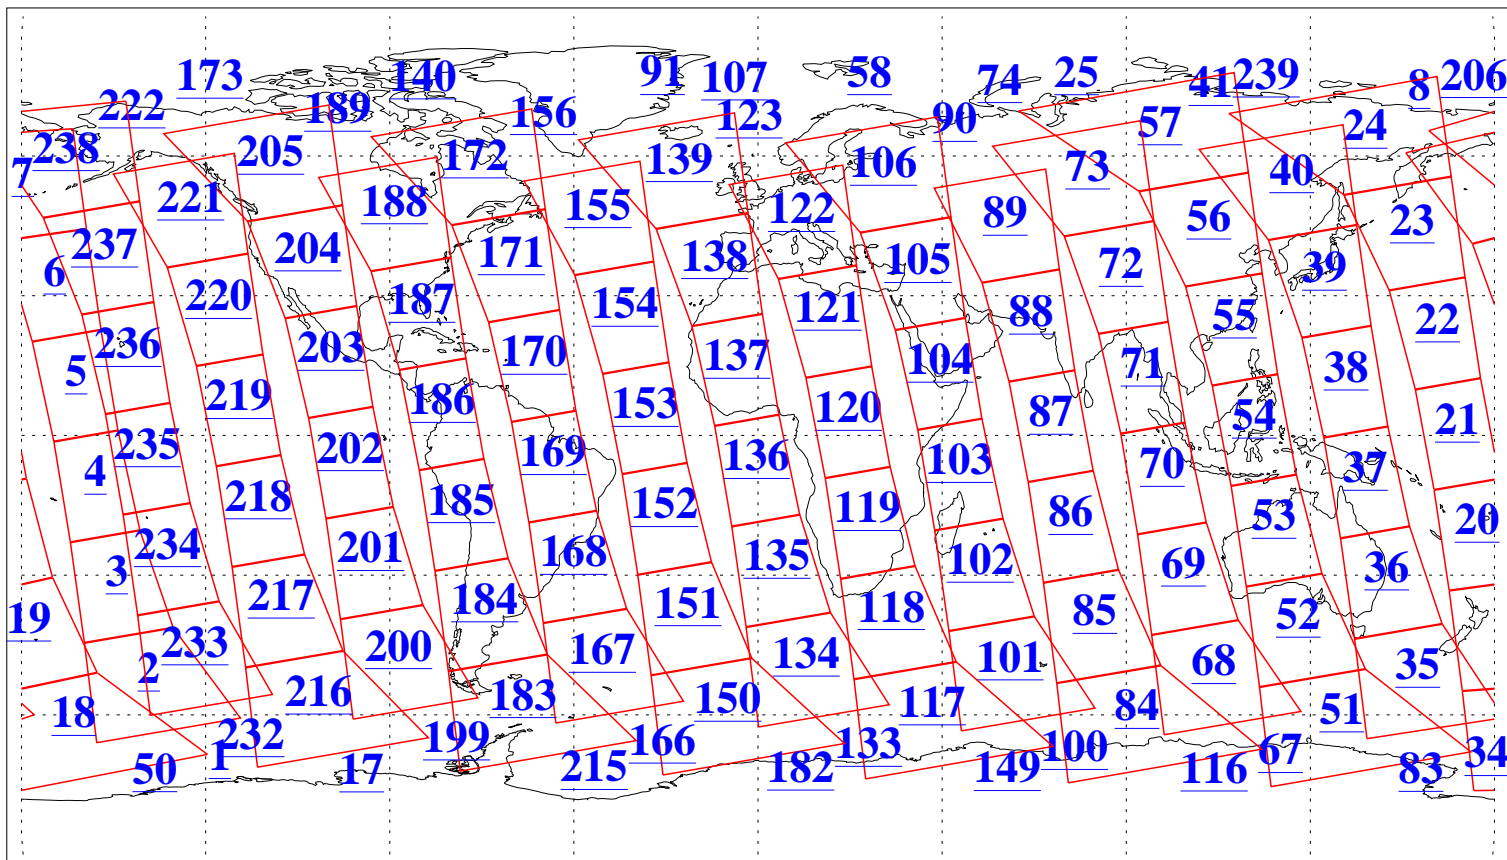

L1B Availability  
AMSU Granules: 240  
HSB Granules: 0  
AIRS Granules: 240

12 Jan 2004  
DoY 12  
Aqua Day 618  
Granules: 1 to 120

Granules: 121 to 240

Legend: AMSU Available, HSB Available, AIRS Available

L1B Availability  
AMSU Granules: 240  
HSB Granules: 0  
AIRS Granules: 240

12 Jan 2004  
DoY 12  
Aqua Day 618

Ascending Granules

Descending Granules

Legend: AMSU Available, HSB Available, AIRS Available

L1B Availability  
 AMSU Granules: 240  
 HSB Granules: 0  
 AIRS Granules: 240

12 Jan 2004  
 DoY 12  
 Aqua Day 618

Northern Hemisphere Granules

Southern Hemisphere Granules

Legend: AMSU Available, HSB Available, AIRS Available