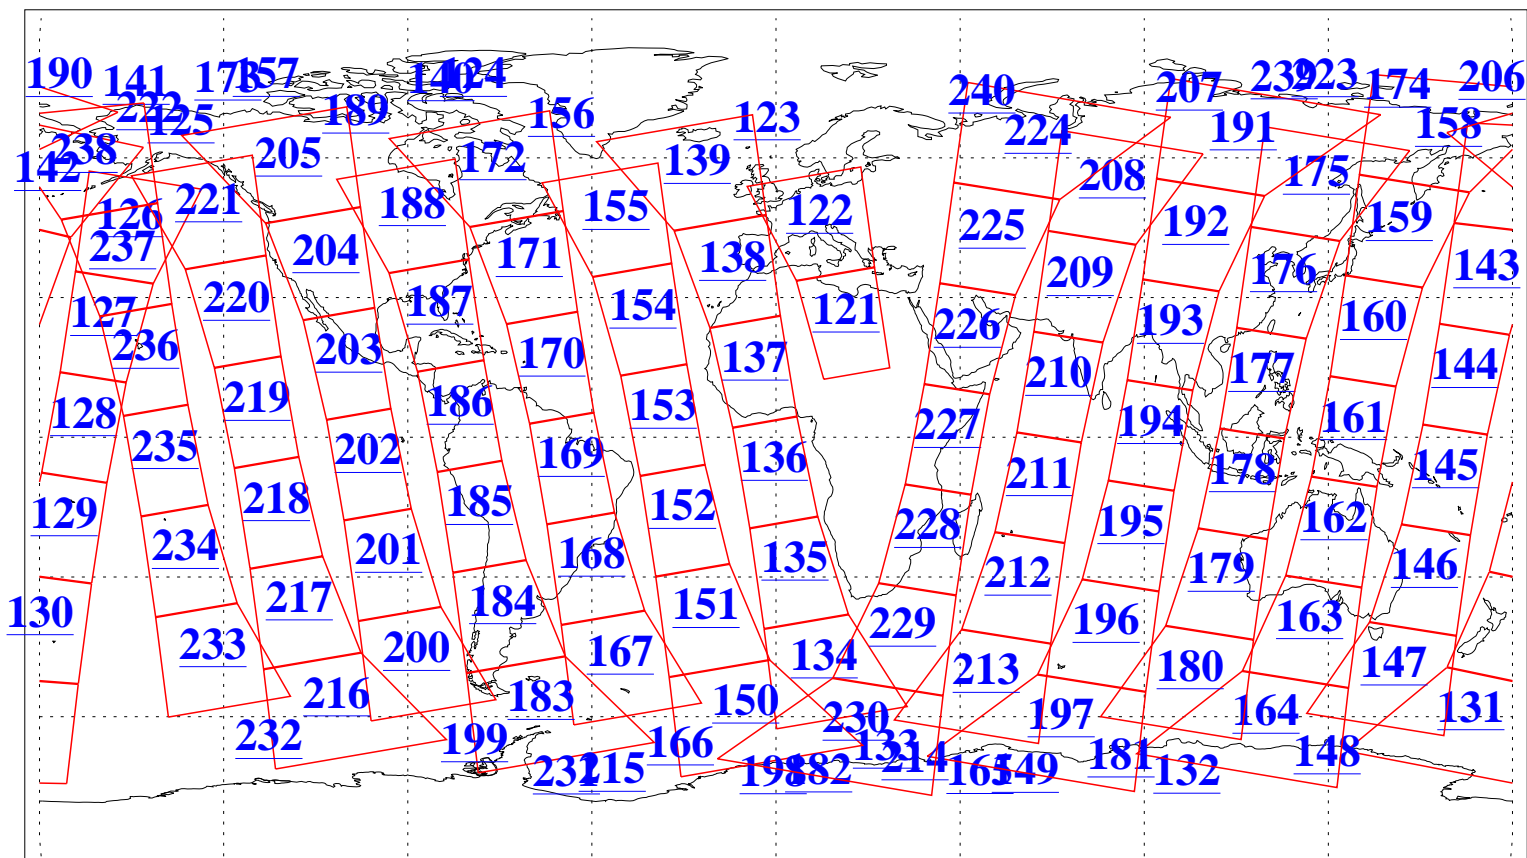

L1B Availability  
AMSU Granules: 240  
HSB Granules: 0  
AIRS Granules: 240

12 Jan 2004  
DoY 12  
Aqua Day 618  
Granules: 1 to 120

Granules: 121 to 240

Legend: AMSU Available, HSB Available, AIRS Available

L1B Availability  
AMSU Granules: 240  
HSB Granules: 0  
AIRS Granules: 240

12 Jan 2004  
DoY 12  
Aqua Day 618

Ascending Granules

Descending Granules

Legend: AMSU Available, HSB Available, AIRS Available

L1B Availability  
 AMSU Granules: 240  
 HSB Granules: 0  
 AIRS Granules: 240

12 Jan 2004  
 DoY 12  
 Aqua Day 618

Northern Hemisphere Granules

Southern Hemisphere Granules

Legend: AMSU Available, HSB Available, AIRS Available