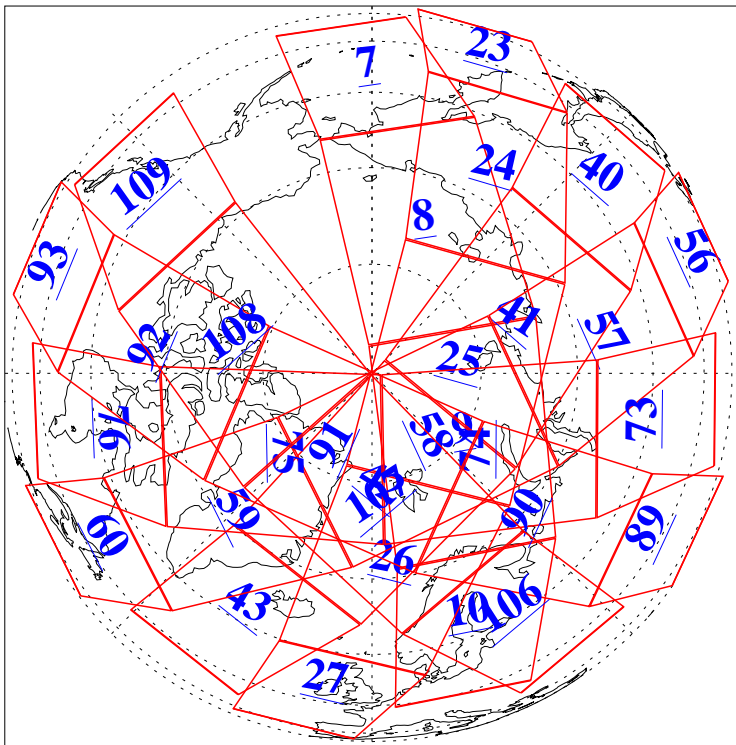

L1B Availability  
AMSU Granules: 240  
HSB Granules: 0  
AIRS Granules: 240

12 Jan 2004  
DoY 12  
Aqua Day 618  
Granules: 1 to 120

Granules: 121 to 240

Legend: AMSU Available, HSB Available, AIRS Available

L1B Availability  
AMSU Granules: 240  
HSB Granules: 0  
AIRS Granules: 240

12 Jan 2004  
DoY 12  
Aqua Day 618

Ascending Granules

Descending Granules

Legend: AMSU Available, HSB Available, AIRS Available

L1B Availability  
 AMSU Granules: 240  
 HSB Granules: 0  
 AIRS Granules: 240

12 Jan 2004  
 DoY 12  
 Aqua Day 618

Northern Hemisphere Granules

Southern Hemisphere Granules

Legend: AMSU Available, HSB Available, AIRS Available