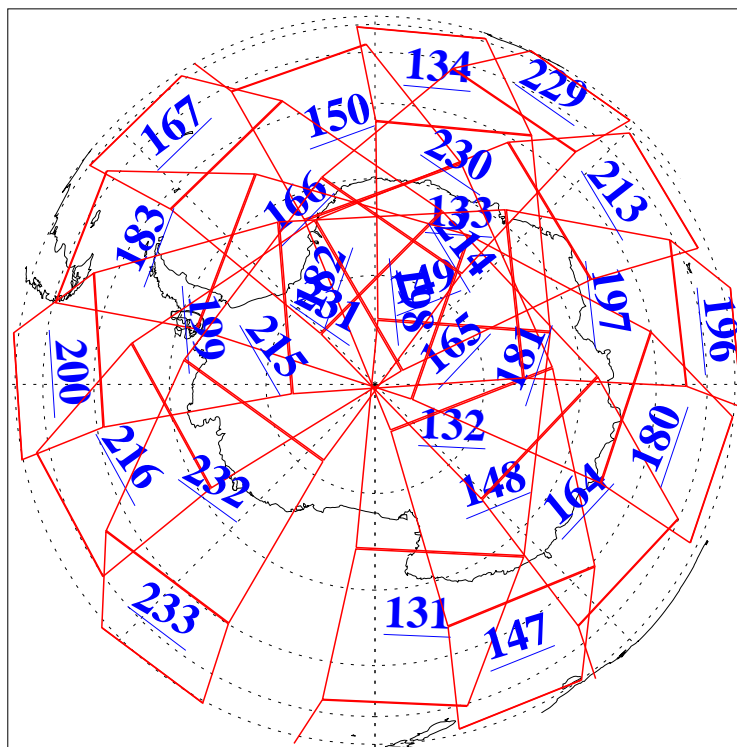

L1B Availability  
AMSU Granules: 240  
HSB Granules: 0  
AIRS Granules: 240

12 Jan 2004  
DoY 12  
Aqua Day 618  
Granules: 1 to 120

Granules: 121 to 240

Legend: AMSU Available, HSB Available, AIRS Available

L1B Availability  
AMSU Granules: 240  
HSB Granules: 0  
AIRS Granules: 240

12 Jan 2004  
DoY 12  
Aqua Day 618

Ascending Granules

Descending Granules

Legend: AMSU Available, HSB Available, AIRS Available

L1B Availability  
 AMSU Granules: 240  
 HSB Granules: 0  
 AIRS Granules: 240

12 Jan 2004  
 DoY 12  
 Aqua Day 618

Northern Hemisphere Granules

Southern Hemisphere Granules

Legend: AMSU Available, HSB Available, AIRS Available