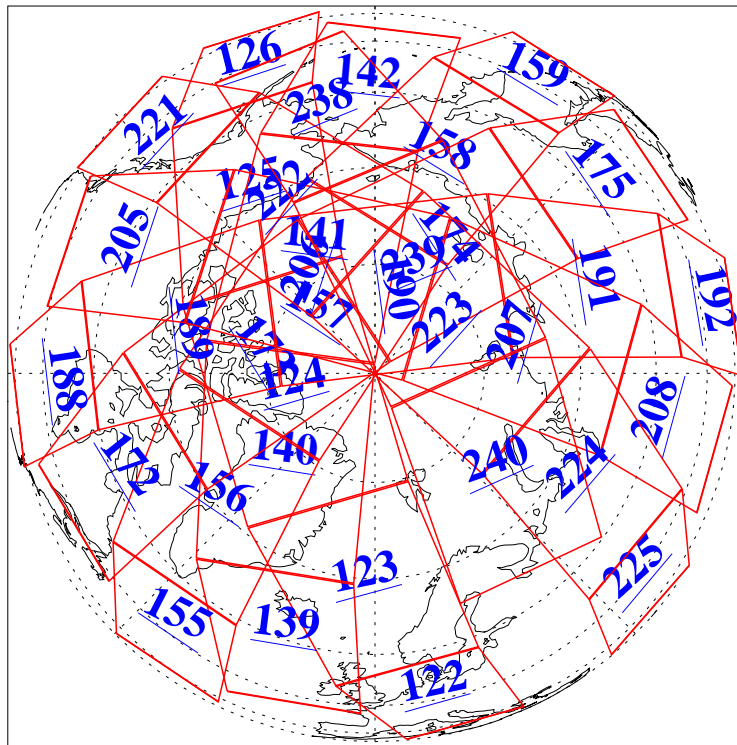

L1B Availability  
AMSU Granules: 240  
HSB Granules: 0  
AIRS Granules: 240

12 Jan 2004  
DoY 12  
Aqua Day 618  
Granules: 1 to 120

Granules: 121 to 240

Legend: AMSU Available, HSB Available, AIRS Available

L1B Availability  
AMSU Granules: 240  
HSB Granules: 0  
AIRS Granules: 240

12 Jan 2004  
DoY 12  
Aqua Day 618

Ascending Granules

Descending Granules

Legend: AMSU Available, HSB Available, AIRS Available

L1B Availability  
 AMSU Granules: 240  
 HSB Granules: 0  
 AIRS Granules: 240

12 Jan 2004  
 DoY 12  
 Aqua Day 618

Northern Hemisphere Granules

Southern Hemisphere Granules

Legend: AMSU Available, HSB Available, AIRS Available