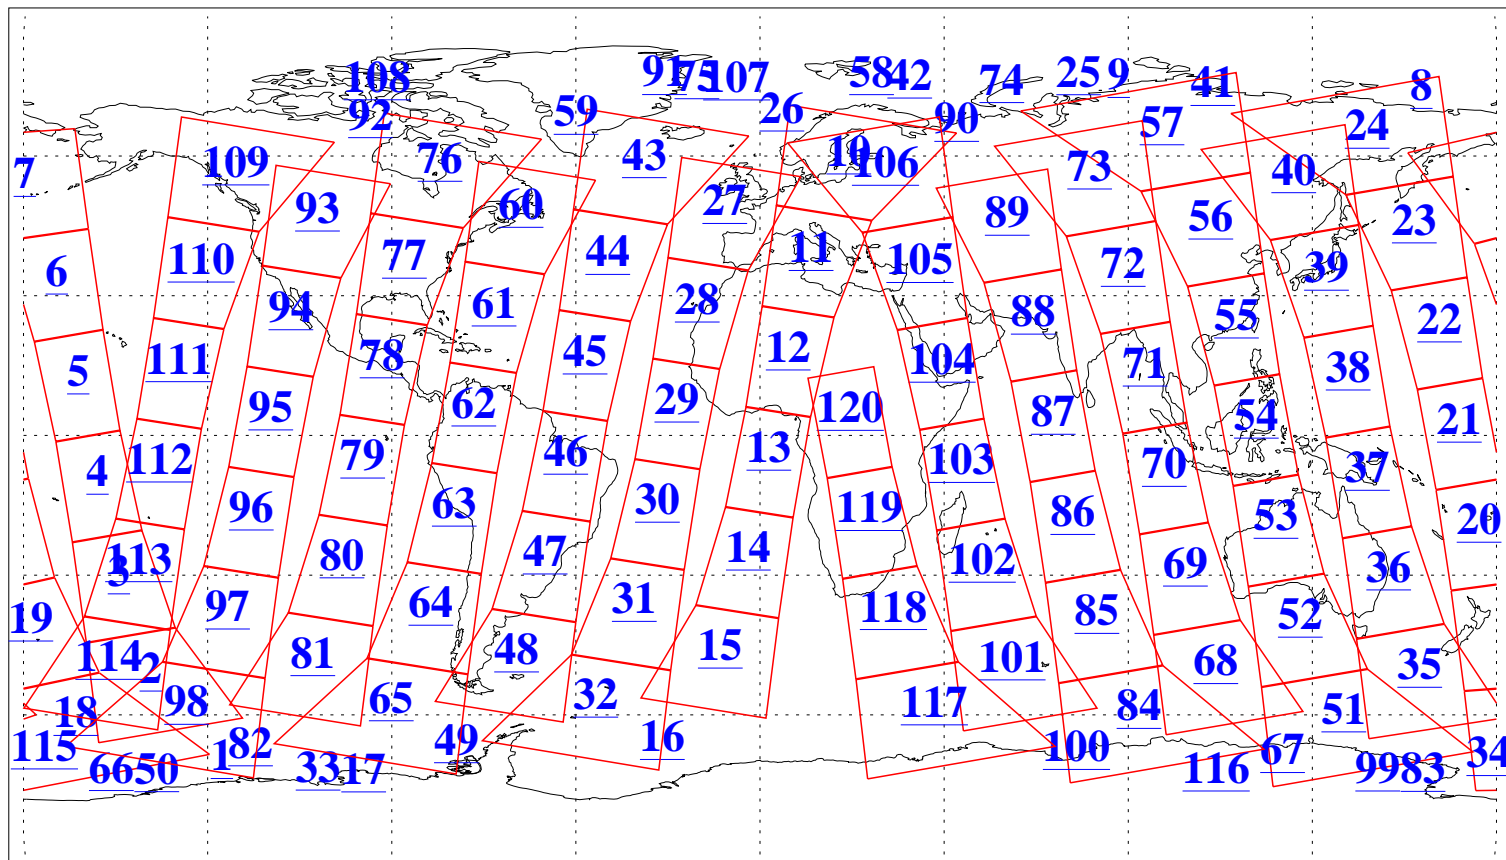

L1B Availability  
AMSU Granules: 240  
HSB Granules: 0  
AIRS Granules: 240

12 Jan 2004  
DoY 12  
Aqua Day 618  
Granules: 1 to 120

Granules: 121 to 240

Legend: AMSU Available, HSB Available, AIRS Available

L1B Availability  
AMSU Granules: 240  
HSB Granules: 0  
AIRS Granules: 240

12 Jan 2004  
DoY 12  
Aqua Day 618

Ascending Granules

Descending Granules

Legend: AMSU Available, HSB Available, AIRS Available

L1B Availability  
 AMSU Granules: 240  
 HSB Granules: 0  
 AIRS Granules: 240

12 Jan 2004  
 DoY 12  
 Aqua Day 618

Northern Hemisphere Granules

Southern Hemisphere Granules

Legend: AMSU Available, HSB Available, AIRS Available