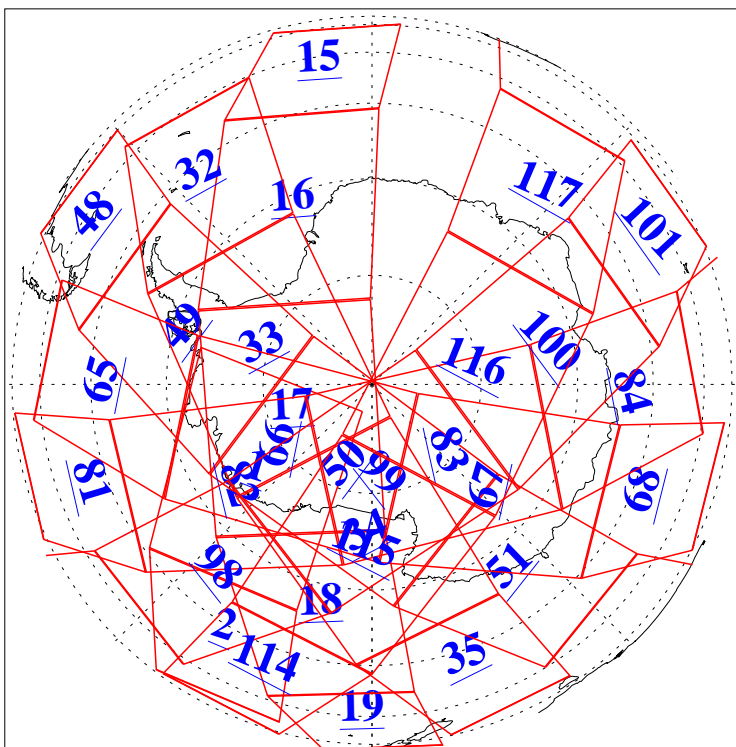

L1B Availability  
AMSU Granules: 240  
HSB Granules: 0  
AIRS Granules: 240

12 Jan 2004  
DoY 12  
Aqua Day 618  
Granules: 1 to 120

Granules: 121 to 240

Legend: AMSU Available, HSB Available, AIRS Available

L1B Availability  
AMSU Granules: 240  
HSB Granules: 0  
AIRS Granules: 240

12 Jan 2004  
DoY 12  
Aqua Day 618

Ascending Granules

Descending Granules

Legend: AMSU Available, HSB Available, AIRS Available

L1B Availability  
 AMSU Granules: 240  
 HSB Granules: 0  
 AIRS Granules: 240

12 Jan 2004  
 DoY 12  
 Aqua Day 618

Northern Hemisphere Granules

Southern Hemisphere Granules

Legend: AMSU Available, HSB Available, AIRS Available