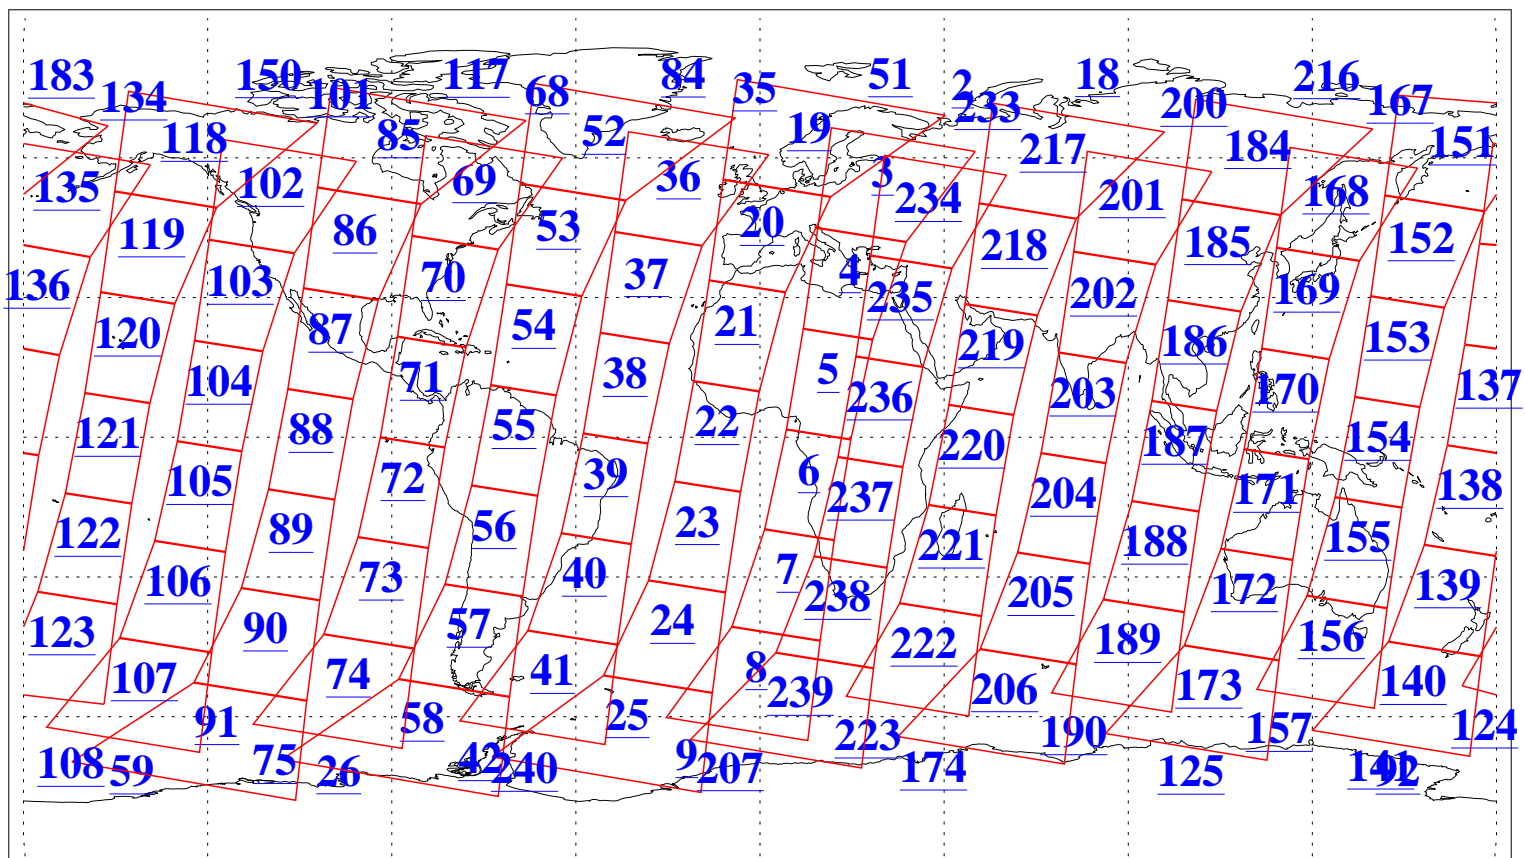

L1B Availability
AMSU Granules: 240
HSB Granules: 0
AIRS Granules: 240

11 Jan 2004
DoY 11
Aqua Day 617
Granules: 1 to 120

Granules: 121 to 240

Legend: AMSU Available, HSB Available, AIRS Available

L1B Availability
AMSU Granules: 240
HSB Granules: 0
AIRS Granules: 240

11 Jan 2004
DoY 11
Aqua Day 617
Ascending Granules

Descending Granules

Legend: AMSU Available, HSB Available, AIRS Available

L1B Availability
 AMSU Granules: 240
 HSB Granules: 0
 AIRS Granules: 240

11 Jan 2004
 DoY 11
 Aqua Day 617

Northern Hemisphere Granules

Southern Hemisphere Granules

Legend: AMSU Available, HSB Available, AIRS Available