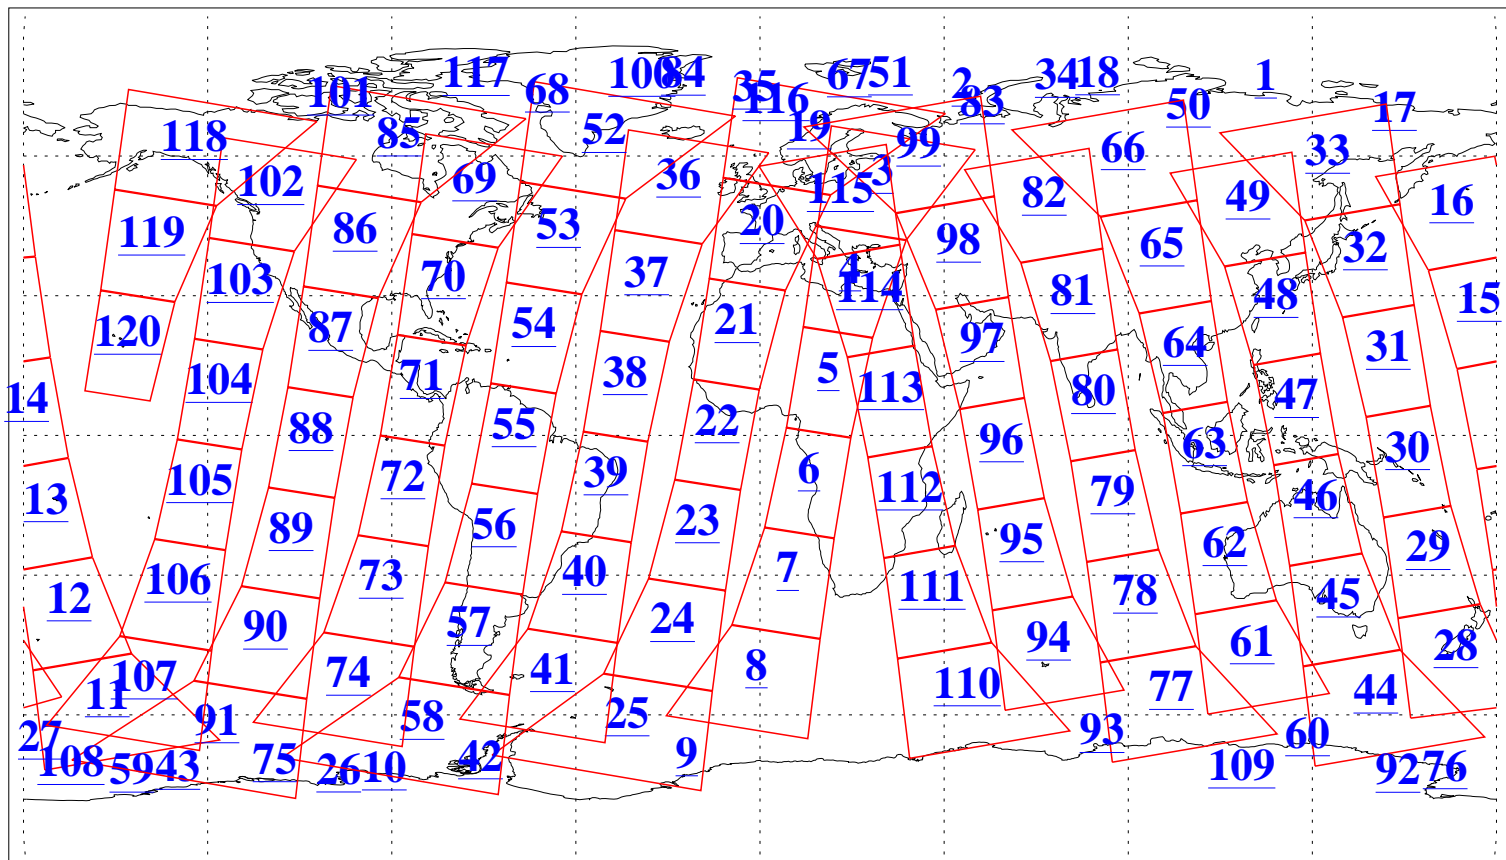

L1B Availability
AMSU Granules: 240
HSB Granules: 0
AIRS Granules: 240

11 Jan 2004
DoY 11
Aqua Day 617
Granules: 1 to 120

Granules: 121 to 240

Legend: AMSU Available, HSB Available, AIRS Available

L1B Availability
AMSU Granules: 240
HSB Granules: 0
AIRS Granules: 240

11 Jan 2004
DoY 11
Aqua Day 617
Ascending Granules

Descending Granules

Legend: AMSU Available, HSB Available, AIRS Available

L1B Availability
 AMSU Granules: 240
 HSB Granules: 0
 AIRS Granules: 240

11 Jan 2004
 DoY 11
 Aqua Day 617

Northern Hemisphere Granules

Southern Hemisphere Granules

Legend: AMSU Available, HSB Available, AIRS Available