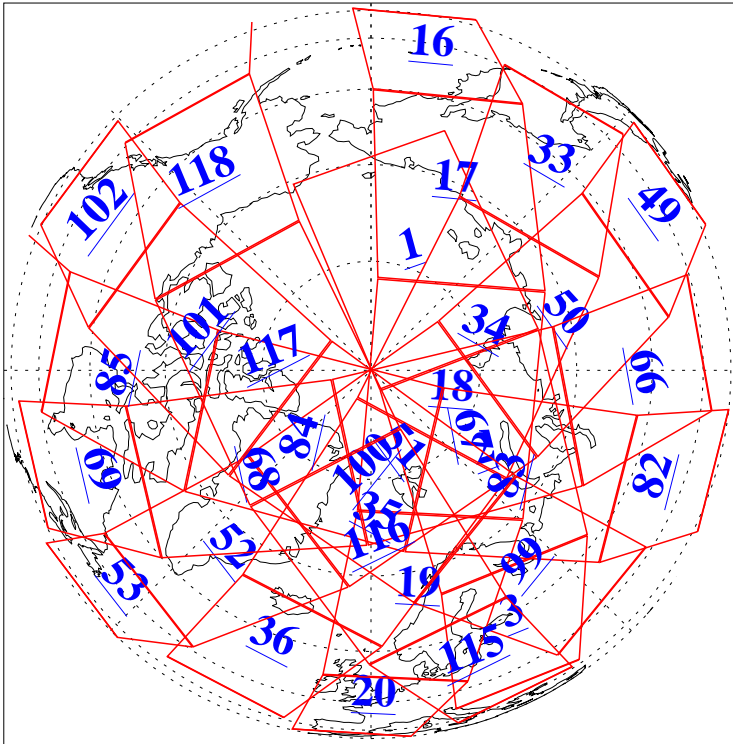

L1B Availability
AMSU Granules: 240
HSB Granules: 0
AIRS Granules: 240

11 Jan 2004
DoY 11
Aqua Day 617
Granules: 1 to 120

Granules: 121 to 240

Legend: AMSU Available, HSB Available, AIRS Available

L1B Availability
AMSU Granules: 240
HSB Granules: 0
AIRS Granules: 240

11 Jan 2004
DoY 11
Aqua Day 617
Ascending Granules

Descending Granules

Legend: AMSU Available, HSB Available, AIRS Available

L1B Availability
 AMSU Granules: 240
 HSB Granules: 0
 AIRS Granules: 240

11 Jan 2004
 DoY 11
 Aqua Day 617

Northern Hemisphere Granules

Southern Hemisphere Granules

Legend: AMSU Available, HSB Available, AIRS Available