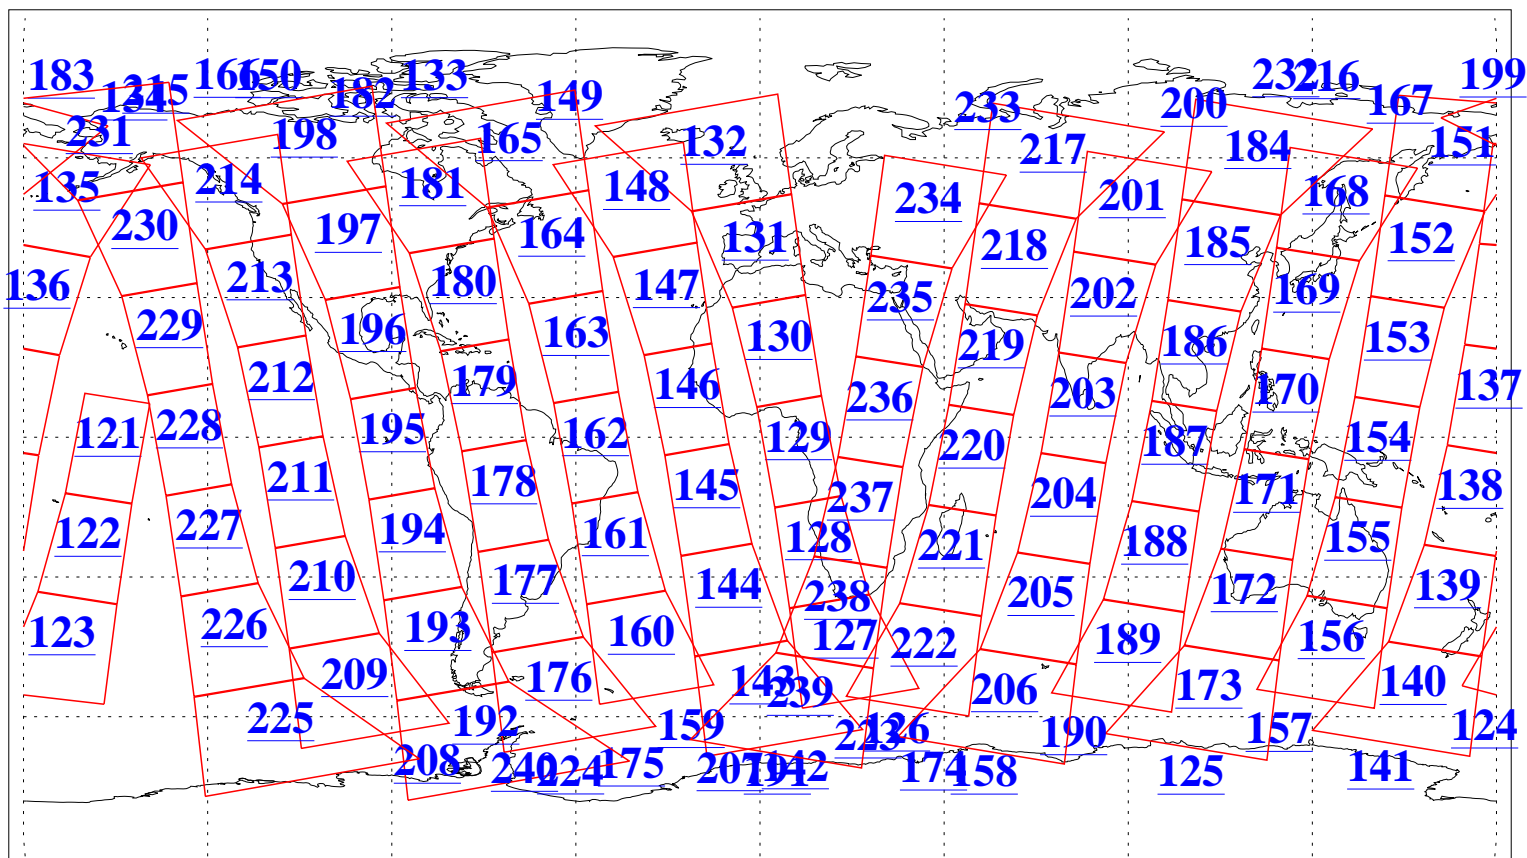

L1B Availability
AMSU Granules: 240
HSB Granules: 0
AIRS Granules: 240

11 Jan 2004
DoY 11
Aqua Day 617
Granules: 1 to 120

Granules: 121 to 240

Legend: AMSU Available, HSB Available, AIRS Available

L1B Availability
AMSU Granules: 240
HSB Granules: 0
AIRS Granules: 240

11 Jan 2004
DoY 11
Aqua Day 617
Ascending Granules

Descending Granules

Legend: AMSU Available, HSB Available, AIRS Available

L1B Availability
 AMSU Granules: 240
 HSB Granules: 0
 AIRS Granules: 240

11 Jan 2004
 DoY 11
 Aqua Day 617