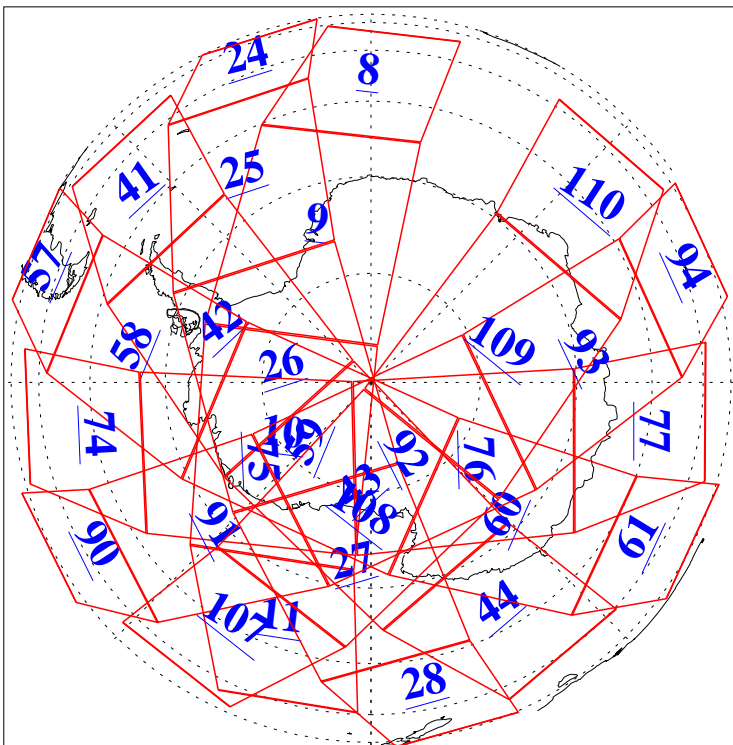

L1B Availability
AMSU Granules: 240
HSB Granules: 0
AIRS Granules: 240

11 Jan 2004
DoY 11
Aqua Day 617
Granules: 1 to 120

Granules: 121 to 240

Legend: AMSU Available, HSB Available, AIRS Available

L1B Availability
AMSU Granules: 240
HSB Granules: 0
AIRS Granules: 240

11 Jan 2004
DoY 11
Aqua Day 617
Ascending Granules

Descending Granules

Legend: AMSU Available, HSB Available, AIRS Available

L1B Availability
 AMSU Granules: 240
 HSB Granules: 0
 AIRS Granules: 240

11 Jan 2004
 DoY 11
 Aqua Day 617

Northern Hemisphere Granules

Southern Hemisphere Granules

Legend: AMSU Available, HSB Available, AIRS Available