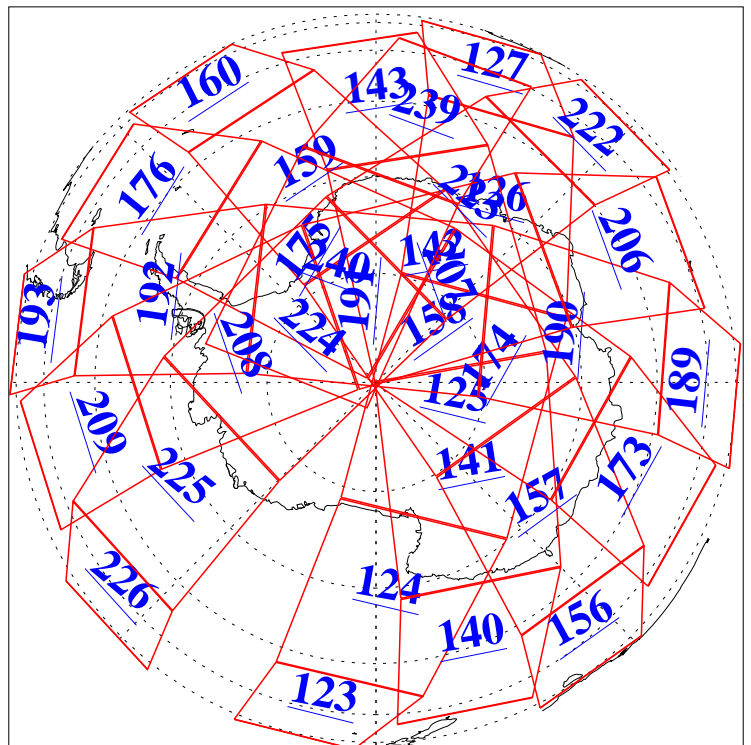

L1B Availability
AMSU Granules: 240
HSB Granules: 0
AIRS Granules: 240

11 Jan 2004
DoY 11
Aqua Day 617
Granules: 1 to 120

Granules: 121 to 240

Legend: AMSU Available, HSB Available, AIRS Available

L1B Availability
AMSU Granules: 240
HSB Granules: 0
AIRS Granules: 240

11 Jan 2004
DoY 11
Aqua Day 617
Ascending Granules

Descending Granules

Legend: AMSU Available, HSB Available, AIRS Available

L1B Availability
 AMSU Granules: 240
 HSB Granules: 0
 AIRS Granules: 240

11 Jan 2004
 DoY 11
 Aqua Day 617

Northern Hemisphere Granules

Southern Hemisphere Granules

Legend: AMSU Available, HSB Available, AIRS Available