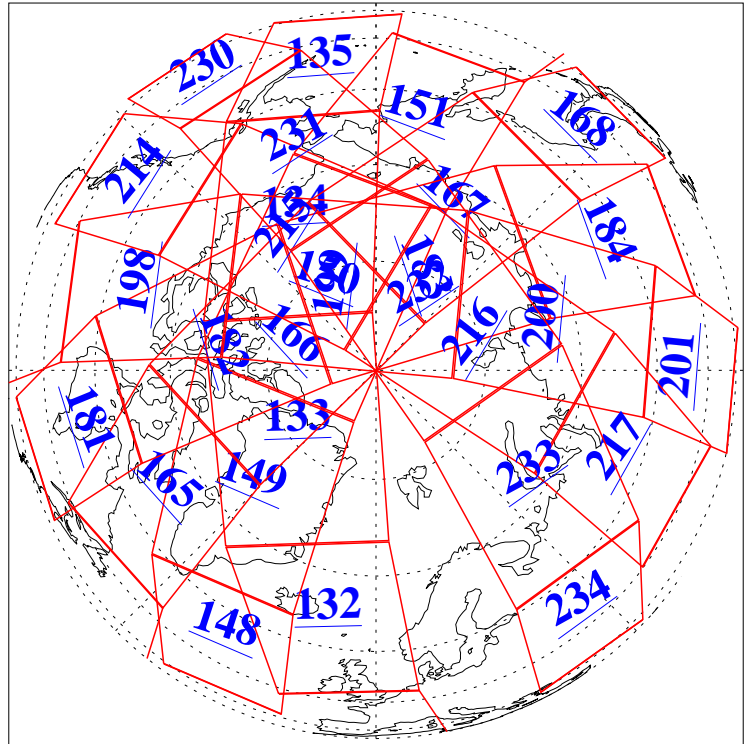

L1B Availability
AMSU Granules: 240
HSB Granules: 0
AIRS Granules: 240

11 Jan 2004
DoY 11
Aqua Day 617
Granules: 1 to 120

Granules: 121 to 240

Legend: AMSU Available, HSB Available, AIRS Available

L1B Availability
AMSU Granules: 240
HSB Granules: 0
AIRS Granules: 240

11 Jan 2004
DoY 11
Aqua Day 617
Ascending Granules

Descending Granules

Legend: AMSU Available, HSB Available, AIRS Available

L1B Availability
 AMSU Granules: 240
 HSB Granules: 0
 AIRS Granules: 240

11 Jan 2004
 DoY 11
 Aqua Day 617

Northern Hemisphere Granules

Southern Hemisphere Granules

Legend: AMSU Available, HSB Available, AIRS Available