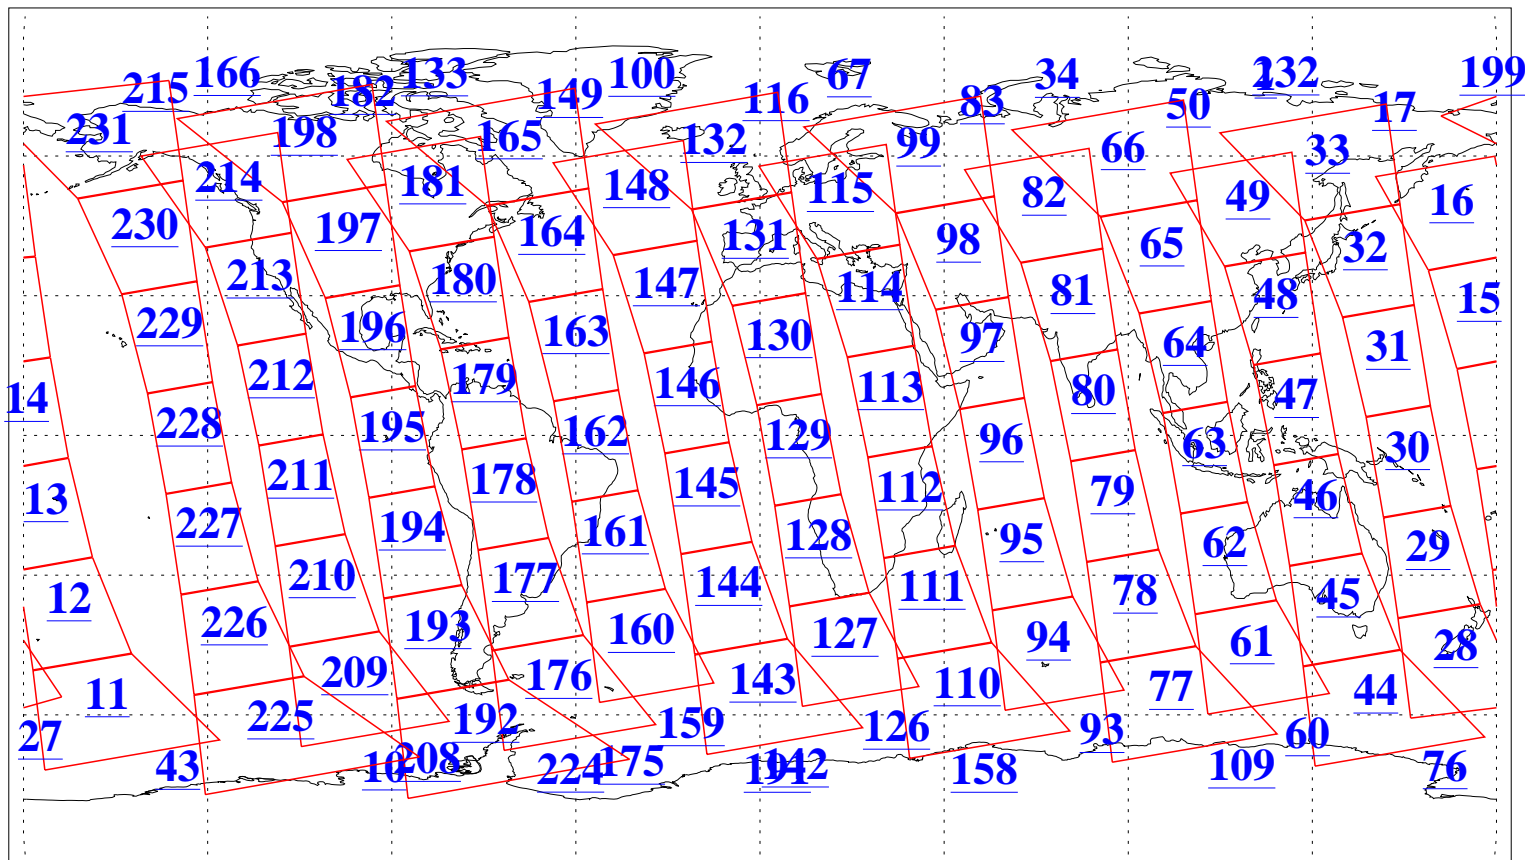

L1B Availability
AMSU Granules: 240
HSB Granules: 0
AIRS Granules: 240

11 Jan 2004
DoY 11
Aqua Day 617
Granules: 1 to 120

Granules: 121 to 240

Legend: AMSU Available, HSB Available, AIRS Available

L1B Availability
AMSU Granules: 240
HSB Granules: 0
AIRS Granules: 240

11 Jan 2004
DoY 11
Aqua Day 617
Ascending Granules

Descending Granules

Legend: AMSU Available, HSB Available, AIRS Available

L1B Availability
 AMSU Granules: 240
 HSB Granules: 0
 AIRS Granules: 240

11 Jan 2004
 DoY 11
 Aqua Day 617

Northern Hemisphere Granules

Southern Hemisphere Granules

Legend: AMSU Available, HSB Available, AIRS Available