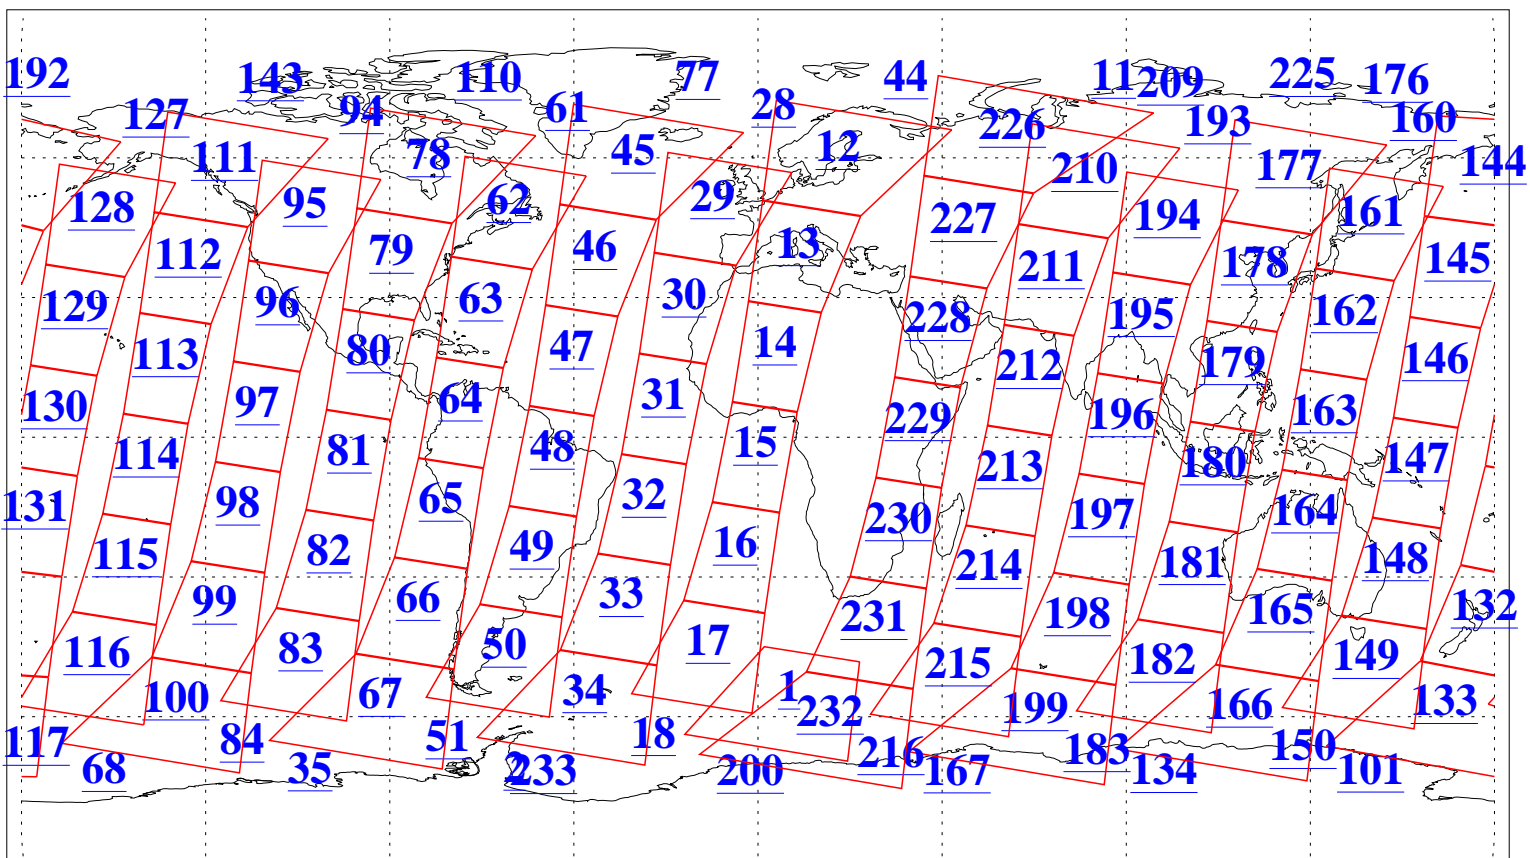

L1B Availability
AMSU Granules: 240
HSB Granules: 0
AIRS Granules: 240

10 Jan 2004
DoY 10
Aqua Day 616
Granules: 1 to 120

Granules: 121 to 240

Legend: AMSU Available, HSB Available, AIRS Available

L1B Availability
AMSU Granules: 240
HSB Granules: 0
AIRS Granules: 240

10 Jan 2004
DoY 10
Aqua Day 616

Ascending Granules

Descending Granules

Legend: AMSU Available, HSB Available, AIRS Available

L1B Availability
 AMSU Granules: 240
 HSB Granules: 0
 AIRS Granules: 240

10 Jan 2004
 DoY 10
 Aqua Day 616

Northern Hemisphere Granules

Southern Hemisphere Granules

Legend: AMSU Available, HSB Available, AIRS Available