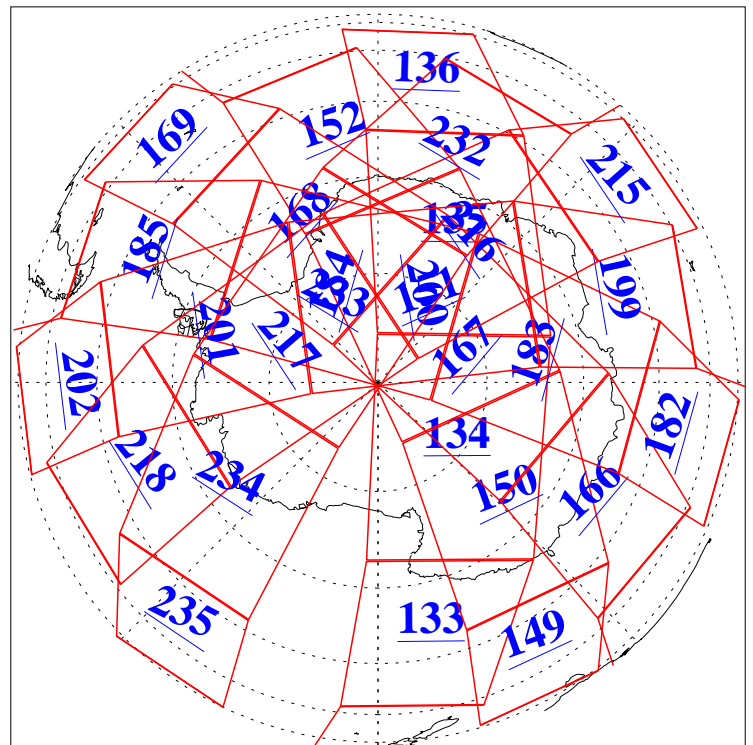

L1B Availability
AMSU Granules: 240
HSB Granules: 0
AIRS Granules: 240

10 Jan 2004
DoY 10
Aqua Day 616
Granules: 1 to 120

Granules: 121 to 240

Legend: AMSU Available, HSB Available, AIRS Available

L1B Availability
AMSU Granules: 240
HSB Granules: 0
AIRS Granules: 240

10 Jan 2004
DoY 10
Aqua Day 616

Ascending Granules

Descending Granules

Legend: AMSU Available, HSB Available, AIRS Available

L1B Availability
 AMSU Granules: 240
 HSB Granules: 0
 AIRS Granules: 240

10 Jan 2004
 DoY 10
 Aqua Day 616

Northern Hemisphere Granules

Southern Hemisphere Granules

Legend: AMSU Available, HSB Available, AIRS Available