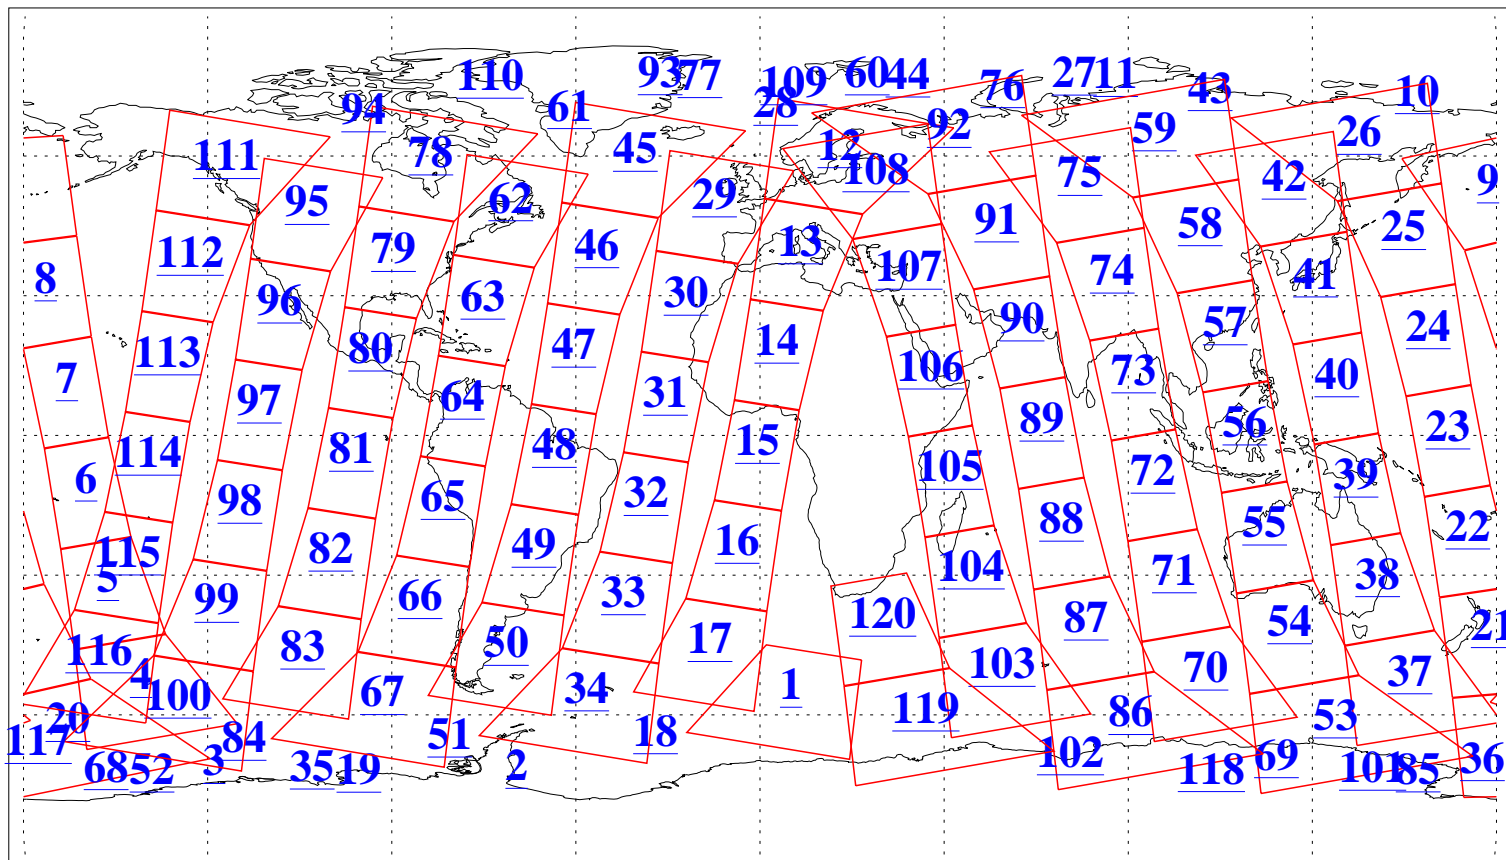

L1B Availability
AMSU Granules: 240
HSB Granules: 0
AIRS Granules: 240

10 Jan 2004
DoY 10
Aqua Day 616
Granules: 1 to 120

Granules: 121 to 240

Legend: AMSU Available, HSB Available, AIRS Available

L1B Availability
AMSU Granules: 240
HSB Granules: 0
AIRS Granules: 240

10 Jan 2004
DoY 10
Aqua Day 616

Ascending Granules

Descending Granules

Legend: AMSU Available, HSB Available, AIRS Available

L1B Availability
 AMSU Granules: 240
 HSB Granules: 0
 AIRS Granules: 240

10 Jan 2004
 DoY 10
 Aqua Day 616

Northern Hemisphere Granules

Southern Hemisphere Granules

Legend: AMSU Available, HSB Available, AIRS Available