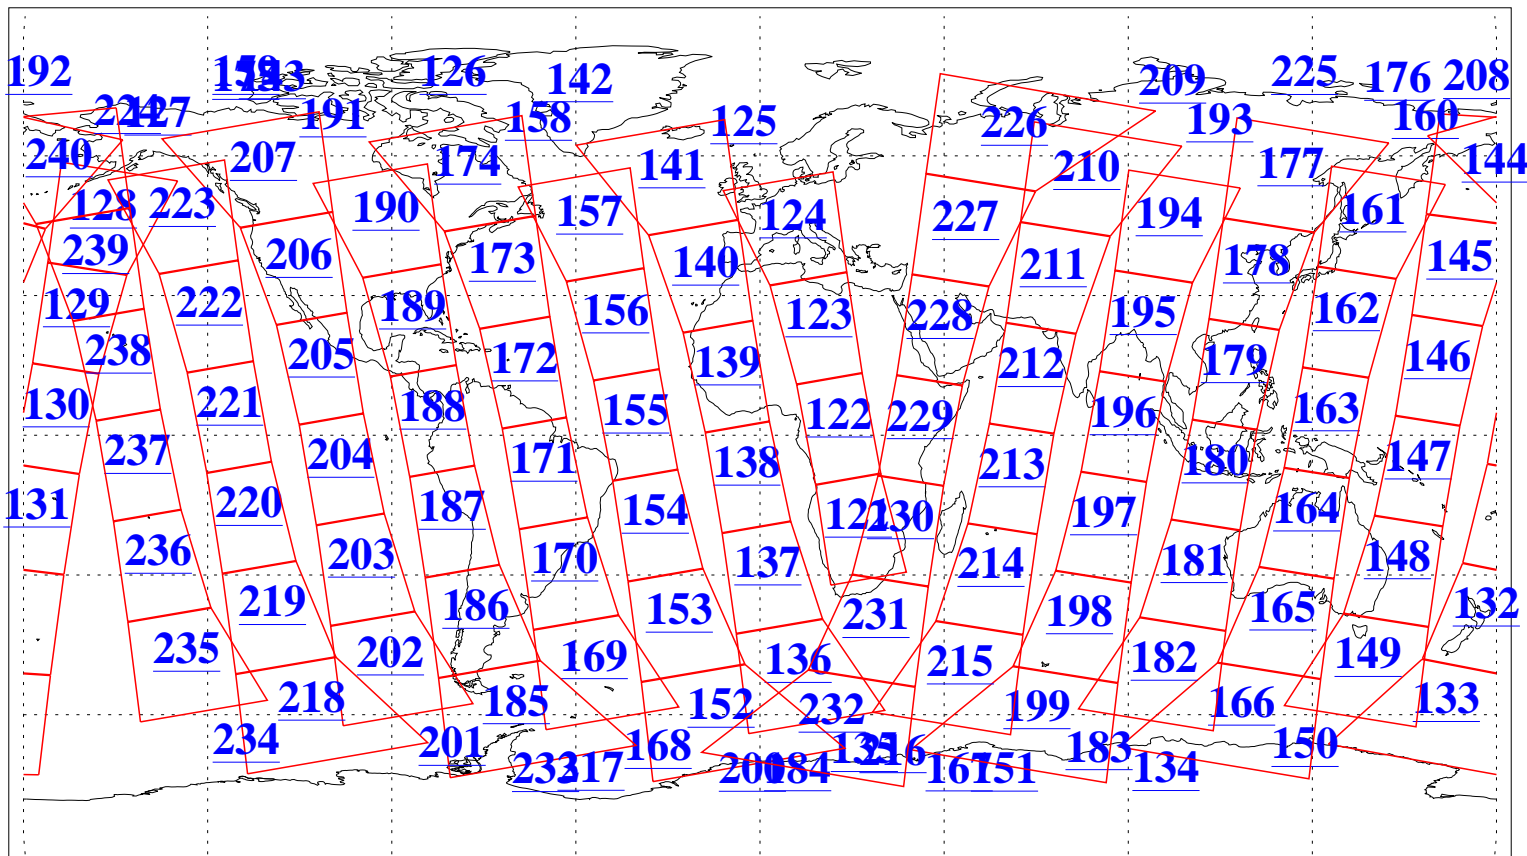

L1B Availability
AMSU Granules: 240
HSB Granules: 0
AIRS Granules: 240

10 Jan 2004
DoY 10
Aqua Day 616
Granules: 1 to 120

Granules: 121 to 240

Legend: AMSU Available, HSB Available, AIRS Available

L1B Availability
AMSU Granules: 240
HSB Granules: 0
AIRS Granules: 240

10 Jan 2004
DoY 10
Aqua Day 616

Ascending Granules

Descending Granules

Legend: AMSU Available, HSB Available, AIRS Available

L1B Availability
 AMSU Granules: 240
 HSB Granules: 0
 AIRS Granules: 240

10 Jan 2004
 DoY 10
 Aqua Day 616

Northern Hemisphere Granules

Southern Hemisphere Granules

Legend: AMSU Available, HSB Available, AIRS Available