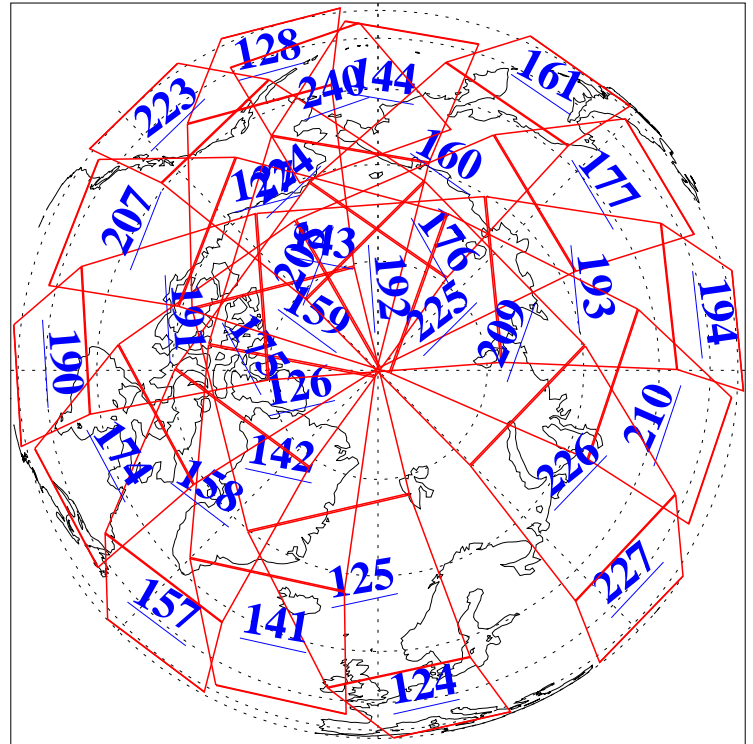

L1B Availability
AMSU Granules: 240
HSB Granules: 0
AIRS Granules: 240

10 Jan 2004
DoY 10
Aqua Day 616
Granules: 1 to 120

Granules: 121 to 240

Legend: AMSU Available, HSB Available, AIRS Available

L1B Availability
AMSU Granules: 240
HSB Granules: 0
AIRS Granules: 240

10 Jan 2004
DoY 10
Aqua Day 616

Ascending Granules

Descending Granules

Legend: AMSU Available, HSB Available, AIRS Available

L1B Availability
 AMSU Granules: 240
 HSB Granules: 0
 AIRS Granules: 240

10 Jan 2004
 DoY 10
 Aqua Day 616

Northern Hemisphere Granules

Southern Hemisphere Granules

Legend: AMSU Available, HSB Available, AIRS Available