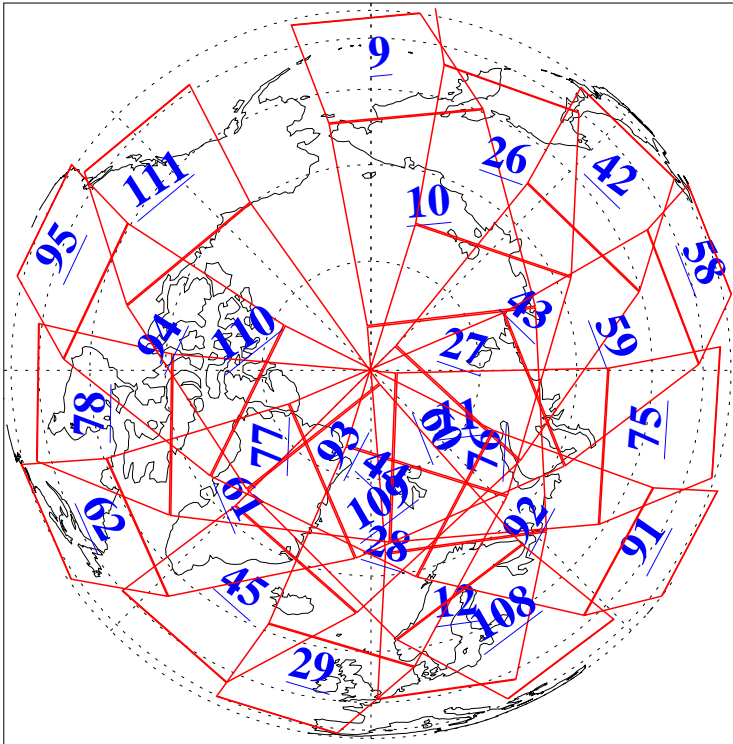

L1B Availability
AMSU Granules: 240
HSB Granules: 0
AIRS Granules: 240

10 Jan 2004
DoY 10
Aqua Day 616
Granules: 1 to 120

Granules: 121 to 240

Legend: AMSU Available, HSB Available, AIRS Available

L1B Availability
AMSU Granules: 240
HSB Granules: 0
AIRS Granules: 240

10 Jan 2004
DoY 10
Aqua Day 616

Ascending Granules

Descending Granules

Legend: AMSU Available, HSB Available, AIRS Available

L1B Availability
 AMSU Granules: 240
 HSB Granules: 0
 AIRS Granules: 240

10 Jan 2004
 DoY 10
 Aqua Day 616

Northern Hemisphere Granules

Southern Hemisphere Granules

Legend: AMSU Available, HSB Available, AIRS Available