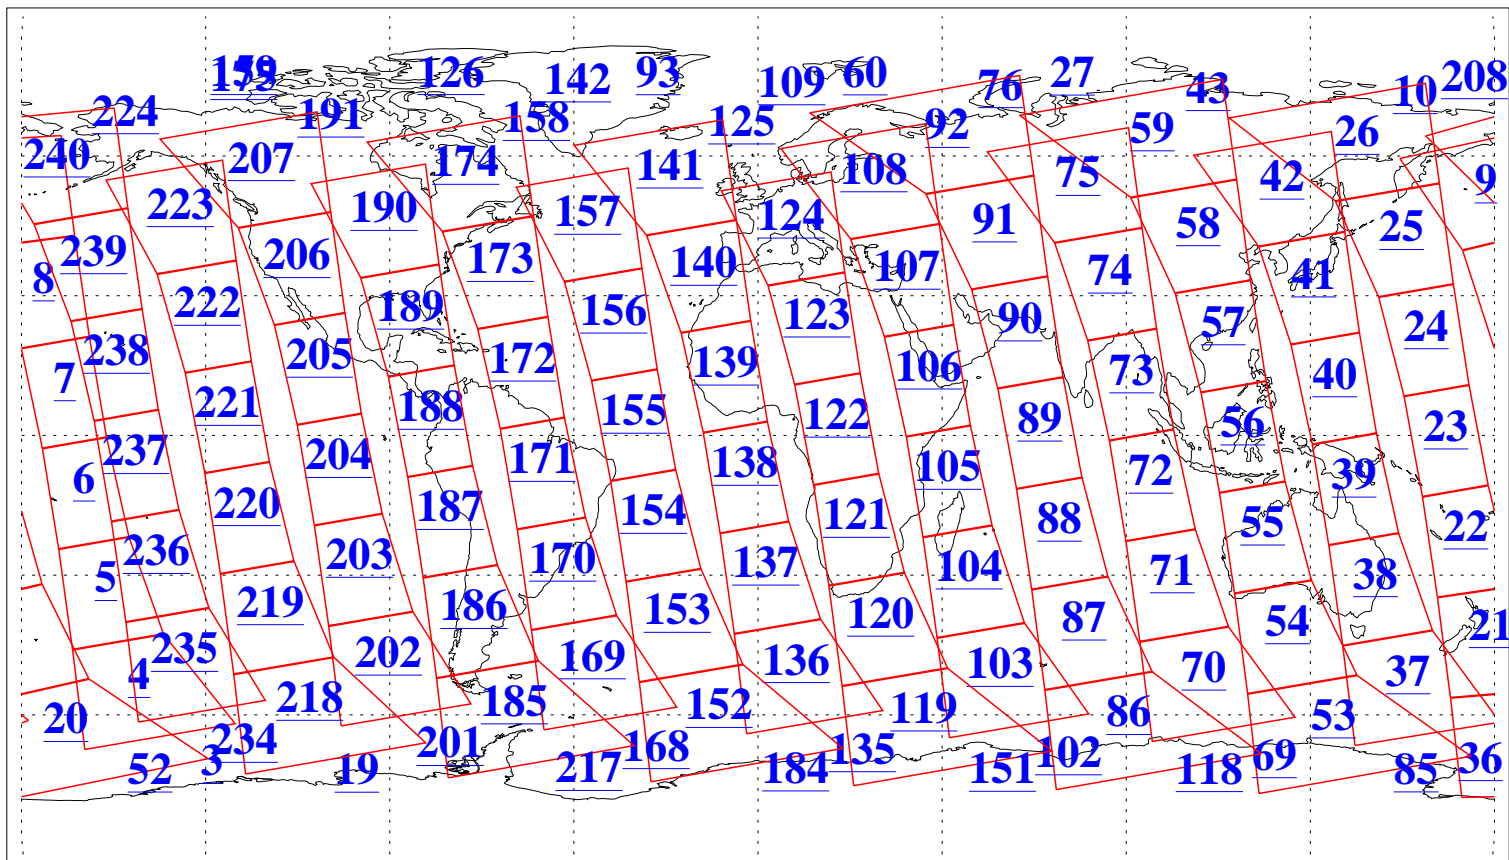

L1B Availability
AMSU Granules: 240
HSB Granules: 0
AIRS Granules: 240

10 Jan 2004
DoY 10
Aqua Day 616
Granules: 1 to 120

Granules: 121 to 240

Legend: AMSU Available, HSB Available, AIRS Available

L1B Availability
AMSU Granules: 240
HSB Granules: 0
AIRS Granules: 240

10 Jan 2004
DoY 10
Aqua Day 616

Ascending Granules

Descending Granules

Legend: AMSU Available, HSB Available, AIRS Available

L1B Availability
 AMSU Granules: 240
 HSB Granules: 0
 AIRS Granules: 240

10 Jan 2004
 DoY 10
 Aqua Day 616

Northern Hemisphere Granules

Southern Hemisphere Granules

Legend: AMSU Available, HSB Available, AIRS Available