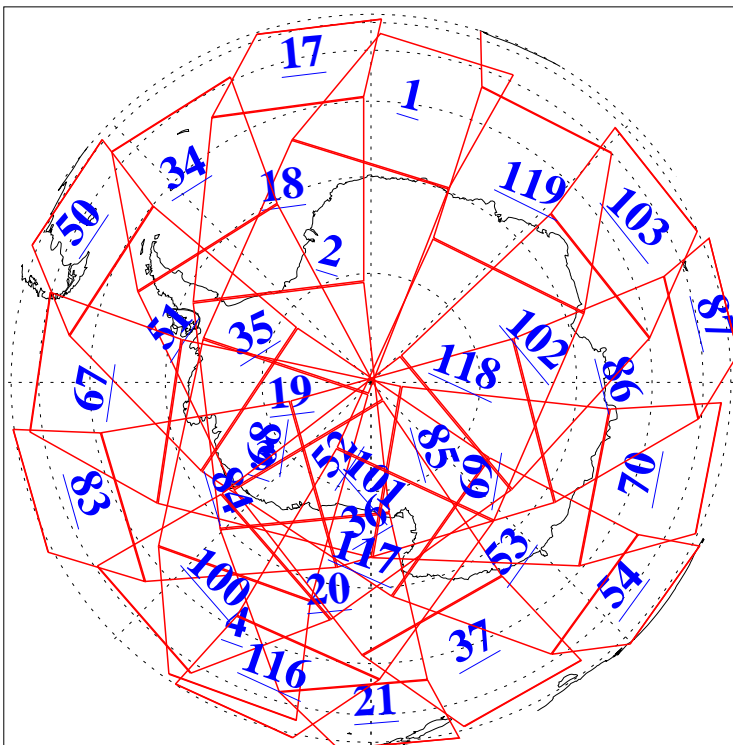

L1B Availability
AMSU Granules: 240
HSB Granules: 0
AIRS Granules: 240

10 Jan 2004
DoY 10
Aqua Day 616
Granules: 1 to 120

Granules: 121 to 240

Legend: AMSU Available, HSB Available, AIRS Available

L1B Availability
AMSU Granules: 240
HSB Granules: 0
AIRS Granules: 240

10 Jan 2004
DoY 10
Aqua Day 616

Ascending Granules

Descending Granules

Legend: AMSU Available, HSB Available, AIRS Available

L1B Availability
 AMSU Granules: 240
 HSB Granules: 0
 AIRS Granules: 240

10 Jan 2004
 DoY 10
 Aqua Day 616

Northern Hemisphere Granules

Southern Hemisphere Granules

Legend: AMSU Available, HSB Available, AIRS Available