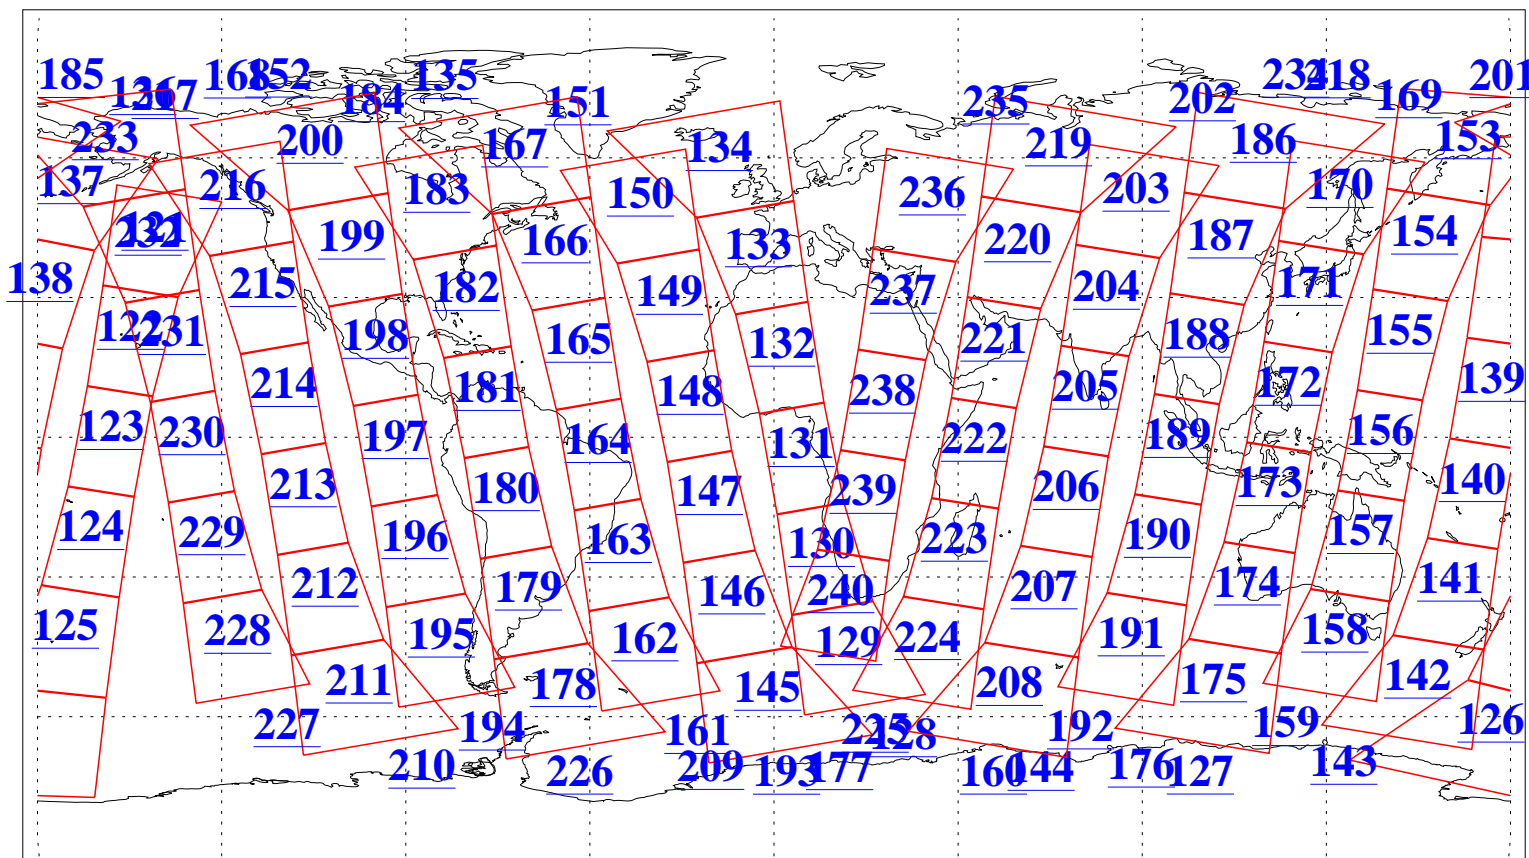

L1B Availability
AMSU Granules: 240
HSB Granules: 0
AIRS Granules: 240

9 Jan 2004
DoY 9
Aqua Day 615
Granules: 1 to 120

Granules: 121 to 240

Legend: AMSU Available, HSB Available, AIRS Available

L1B Availability
AMSU Granules: 240
HSB Granules: 0
AIRS Granules: 240

9 Jan 2004
DoY 9
Aqua Day 615

Ascending Granules

Descending Granules

Legend: AMSU Available, HSB Available, AIRS Available