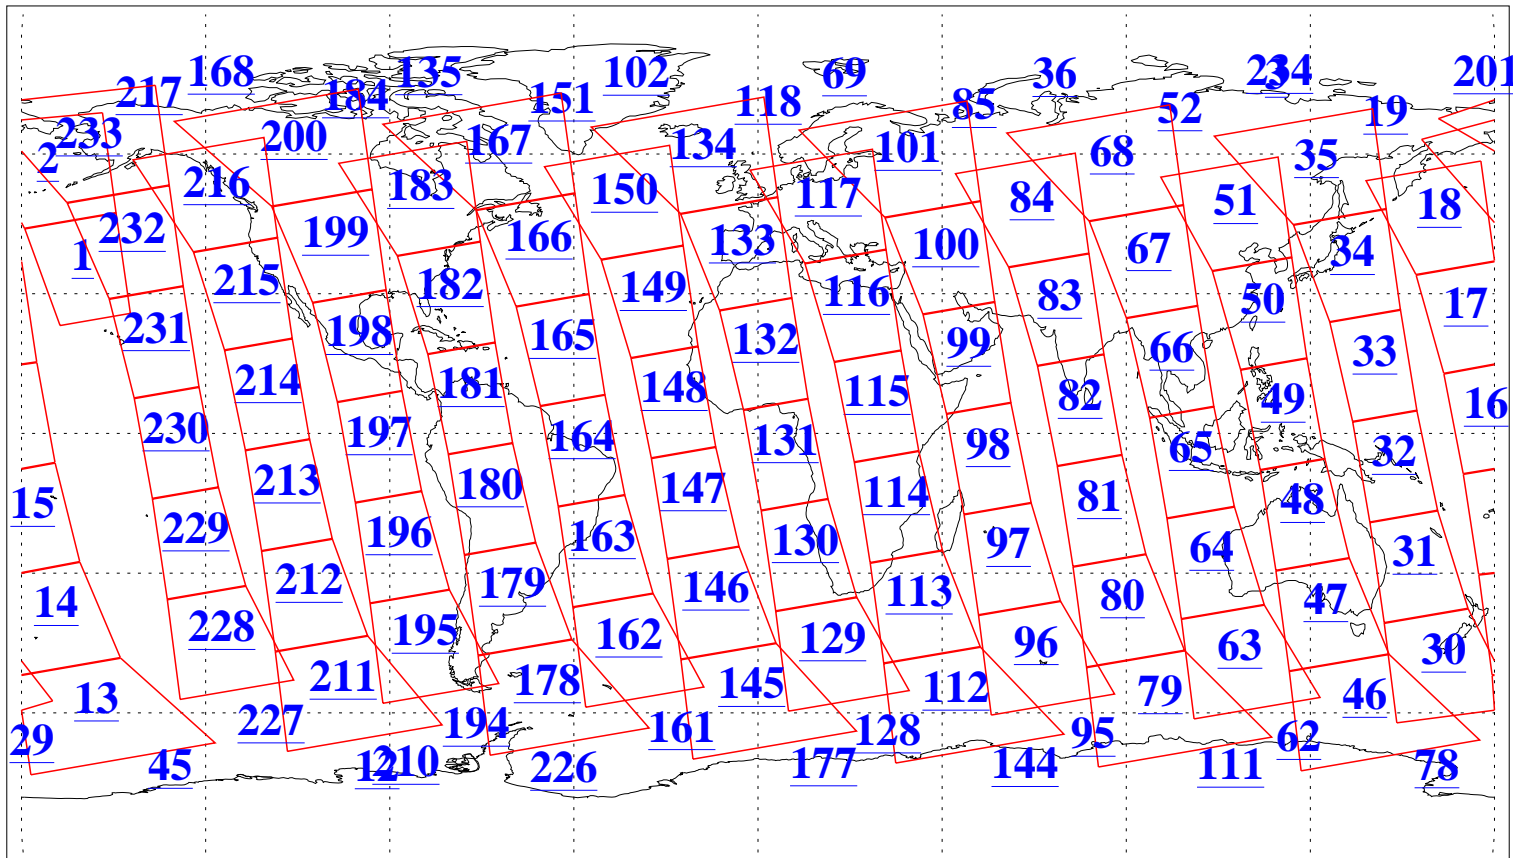

L1B Availability
AMSU Granules: 240
HSB Granules: 0
AIRS Granules: 240

9 Jan 2004
DoY 9
Aqua Day 615
Granules: 1 to 120

Granules: 121 to 240

Legend: AMSU Available, HSB Available, AIRS Available

L1B Availability
AMSU Granules: 240
HSB Granules: 0
AIRS Granules: 240

9 Jan 2004
DoY 9
Aqua Day 615

Ascending Granules

Descending Granules

Legend: AMSU Available, HSB Available, AIRS Available