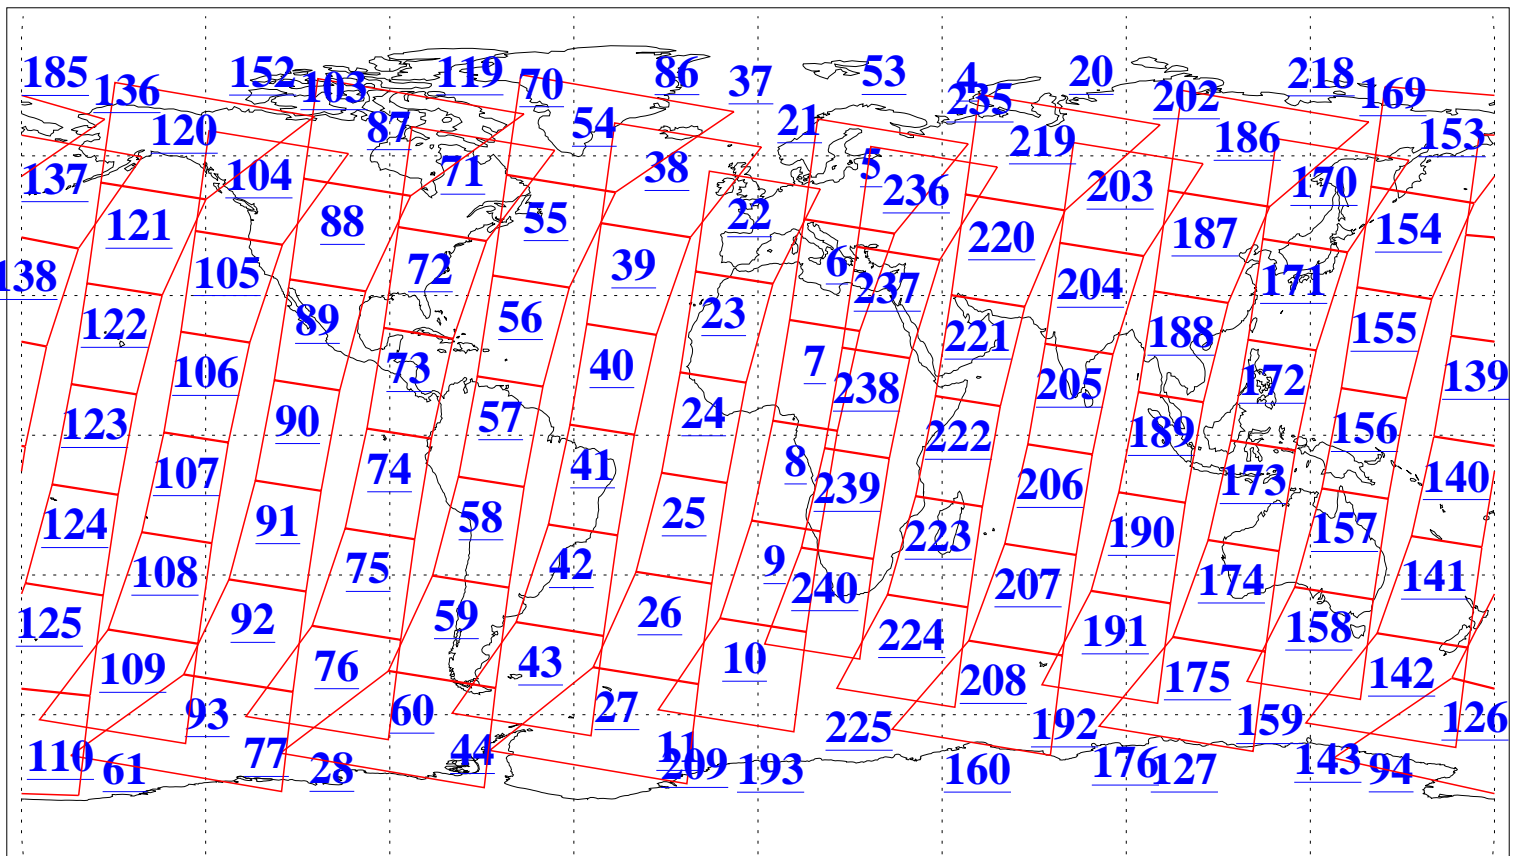

L1B Availability
AMSU Granules: 240
HSB Granules: 0
AIRS Granules: 240

9 Jan 2004
DoY 9
Aqua Day 615
Granules: 1 to 120

Granules: 121 to 240

Legend: AMSU Available, HSB Available, AIRS Available

L1B Availability
AMSU Granules: 240
HSB Granules: 0
AIRS Granules: 240

9 Jan 2004
DoY 9
Aqua Day 615

Ascending Granules

Descending Granules

Legend: AMSU Available, HSB Available, AIRS Available