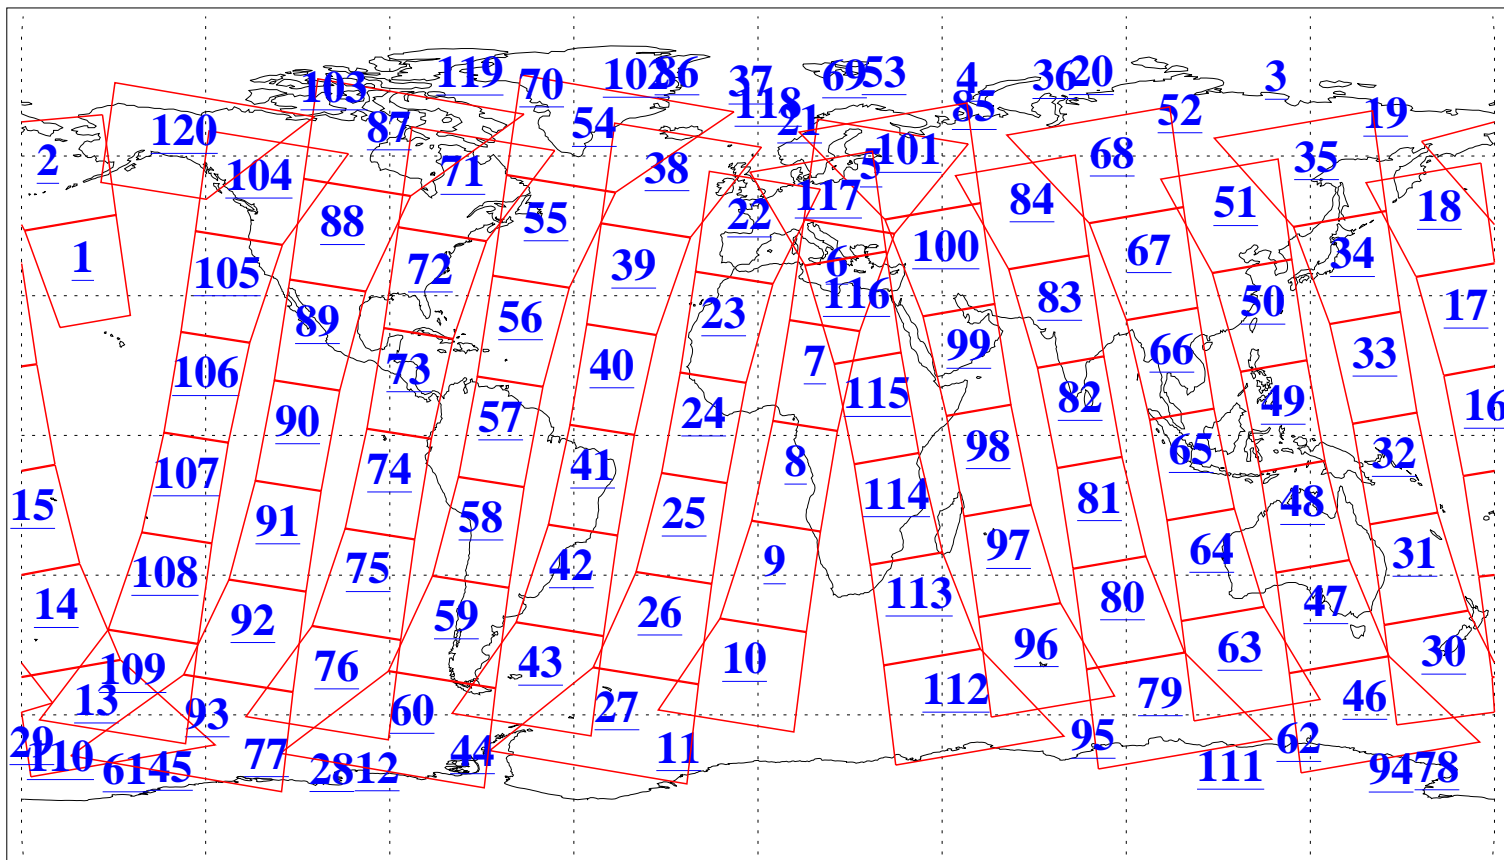

L1B Availability
AMSU Granules: 240
HSB Granules: 0
AIRS Granules: 240

9 Jan 2004
DoY 9
Aqua Day 615
Granules: 1 to 120

Granules: 121 to 240

Legend: AMSU Available, HSB Available, AIRS Available

L1B Availability
AMSU Granules: 240
HSB Granules: 0
AIRS Granules: 240

9 Jan 2004
DoY 9
Aqua Day 615

Ascending Granules

Descending Granules

Legend: AMSU Available, HSB Available, AIRS Available