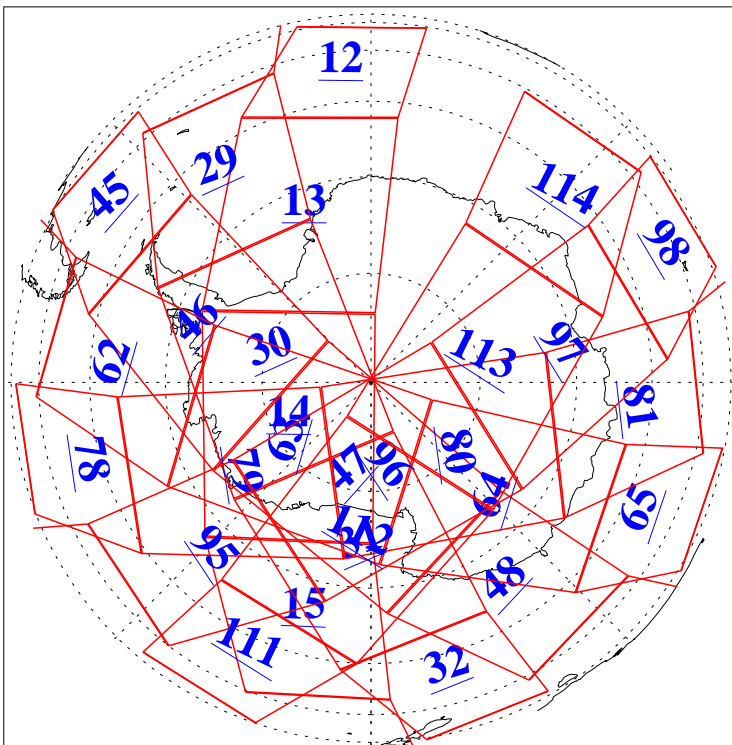

L1B Availability
AMSU Granules: 240
HSB Granules: 0
AIRS Granules: 240

7 Jan 2004
DoY 7
Aqua Day 613
Granules: 1 to 120

Granules: 121 to 240

Legend: AMSU Available, HSB Available, AIRS Available

L1B Availability
AMSU Granules: 240
HSB Granules: 0
AIRS Granules: 240

7 Jan 2004
DoY 7
Aqua Day 613

Ascending Granules

Descending Granules

Legend: AMSU Available, HSB Available, AIRS Available

L1B Availability
 AMSU Granules: 240
 HSB Granules: 0
 AIRS Granules: 240

7 Jan 2004
 DoY 7
 Aqua Day 613

Northern Hemisphere Granules

Southern Hemisphere Granules

Legend: AMSU Available, HSB Available, AIRS Available