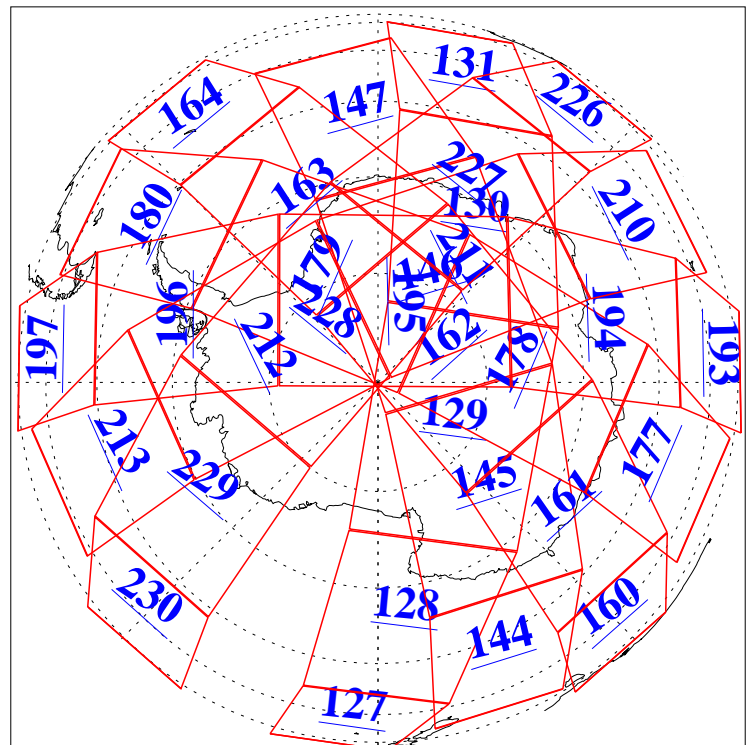

L1B Availability
AMSU Granules: 240
HSB Granules: 0
AIRS Granules: 240

7 Jan 2004
DoY 7
Aqua Day 613
Granules: 1 to 120

Granules: 121 to 240

Legend: AMSU Available, HSB Available, AIRS Available

L1B Availability
AMSU Granules: 240
HSB Granules: 0
AIRS Granules: 240

7 Jan 2004
DoY 7
Aqua Day 613

Ascending Granules

Descending Granules

Legend: AMSU Available, HSB Available, AIRS Available

L1B Availability
 AMSU Granules: 240
 HSB Granules: 0
 AIRS Granules: 240

7 Jan 2004
 DoY 7
 Aqua Day 613

Northern Hemisphere Granules

Southern Hemisphere Granules

Legend: AMSU Available, HSB Available, AIRS Available