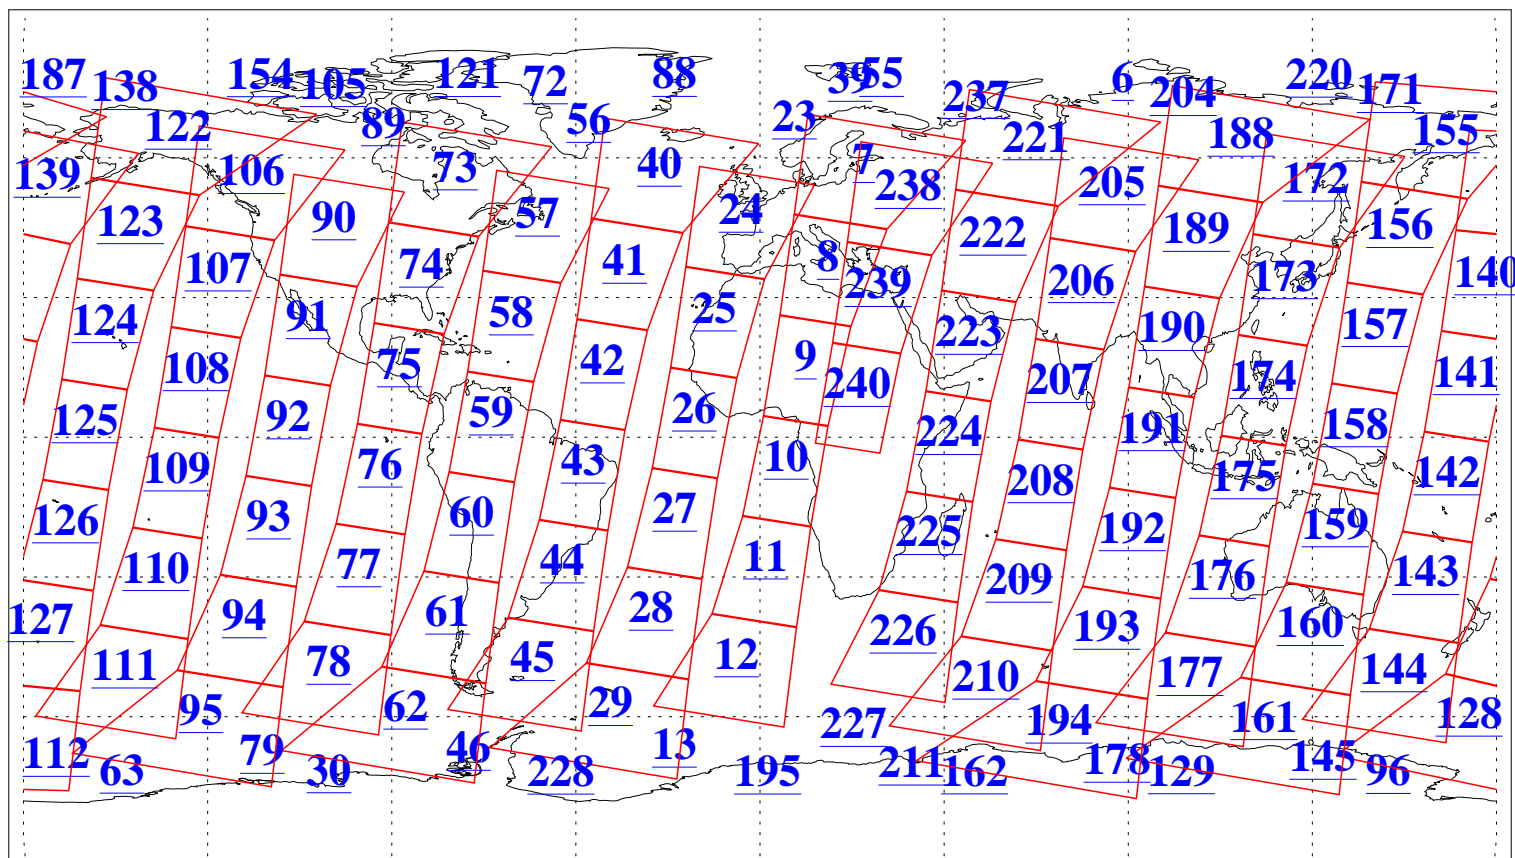

L1B Availability
AMSU Granules: 240
HSB Granules: 0
AIRS Granules: 240

7 Jan 2004
DoY 7
Aqua Day 613
Granules: 1 to 120

Granules: 121 to 240

Legend: AMSU Available, HSB Available, AIRS Available

L1B Availability
AMSU Granules: 240
HSB Granules: 0
AIRS Granules: 240

7 Jan 2004
DoY 7
Aqua Day 613

Ascending Granules

Descending Granules

Legend: AMSU Available, HSB Available, AIRS Available

L1B Availability
 AMSU Granules: 240
 HSB Granules: 0
 AIRS Granules: 240

7 Jan 2004
 DoY 7
 Aqua Day 613

Northern Hemisphere Granules

Southern Hemisphere Granules

Legend: AMSU Available, HSB Available, AIRS Available