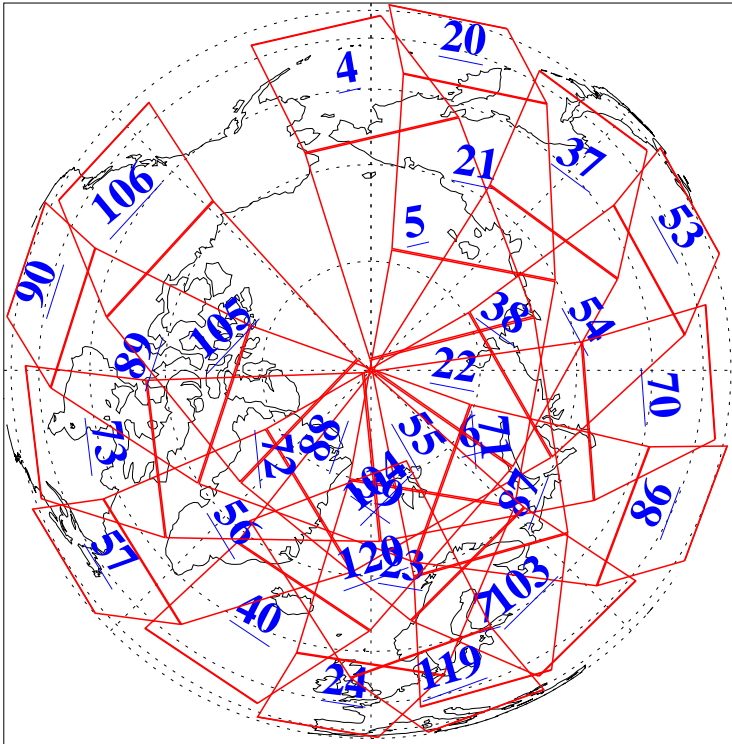

L1B Availability
AMSU Granules: 240
HSB Granules: 0
AIRS Granules: 240

7 Jan 2004
DoY 7
Aqua Day 613
Granules: 1 to 120

Granules: 121 to 240

Legend: AMSU Available, HSB Available, AIRS Available

L1B Availability
AMSU Granules: 240
HSB Granules: 0
AIRS Granules: 240

7 Jan 2004
DoY 7
Aqua Day 613

Ascending Granules

Descending Granules

Legend: AMSU Available, HSB Available, AIRS Available

L1B Availability
 AMSU Granules: 240
 HSB Granules: 0
 AIRS Granules: 240

7 Jan 2004
 DoY 7
 Aqua Day 613

Northern Hemisphere Granules

Southern Hemisphere Granules

Legend: AMSU Available, HSB Available, AIRS Available