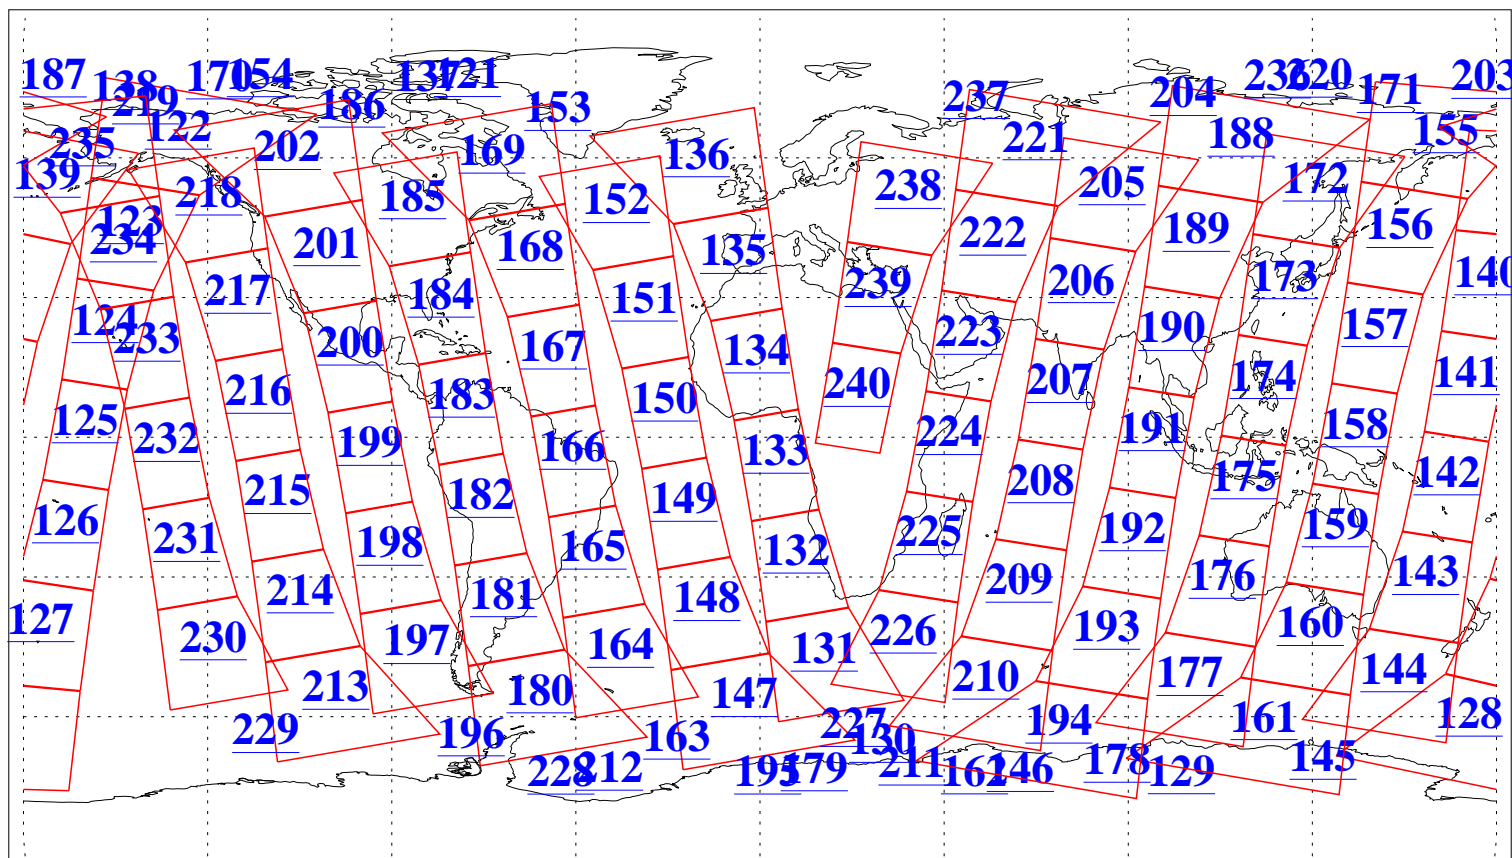

L1B Availability
AMSU Granules: 240
HSB Granules: 0
AIRS Granules: 240

7 Jan 2004
DoY 7
Aqua Day 613
Granules: 1 to 120

Granules: 121 to 240

Legend: AMSU Available, HSB Available, AIRS Available

L1B Availability
AMSU Granules: 240
HSB Granules: 0
AIRS Granules: 240

7 Jan 2004
DoY 7
Aqua Day 613

Ascending Granules

Descending Granules

Legend: AMSU Available, HSB Available, AIRS Available

L1B Availability
 AMSU Granules: 240
 HSB Granules: 0
 AIRS Granules: 240

7 Jan 2004
 DoY 7
 Aqua Day 613