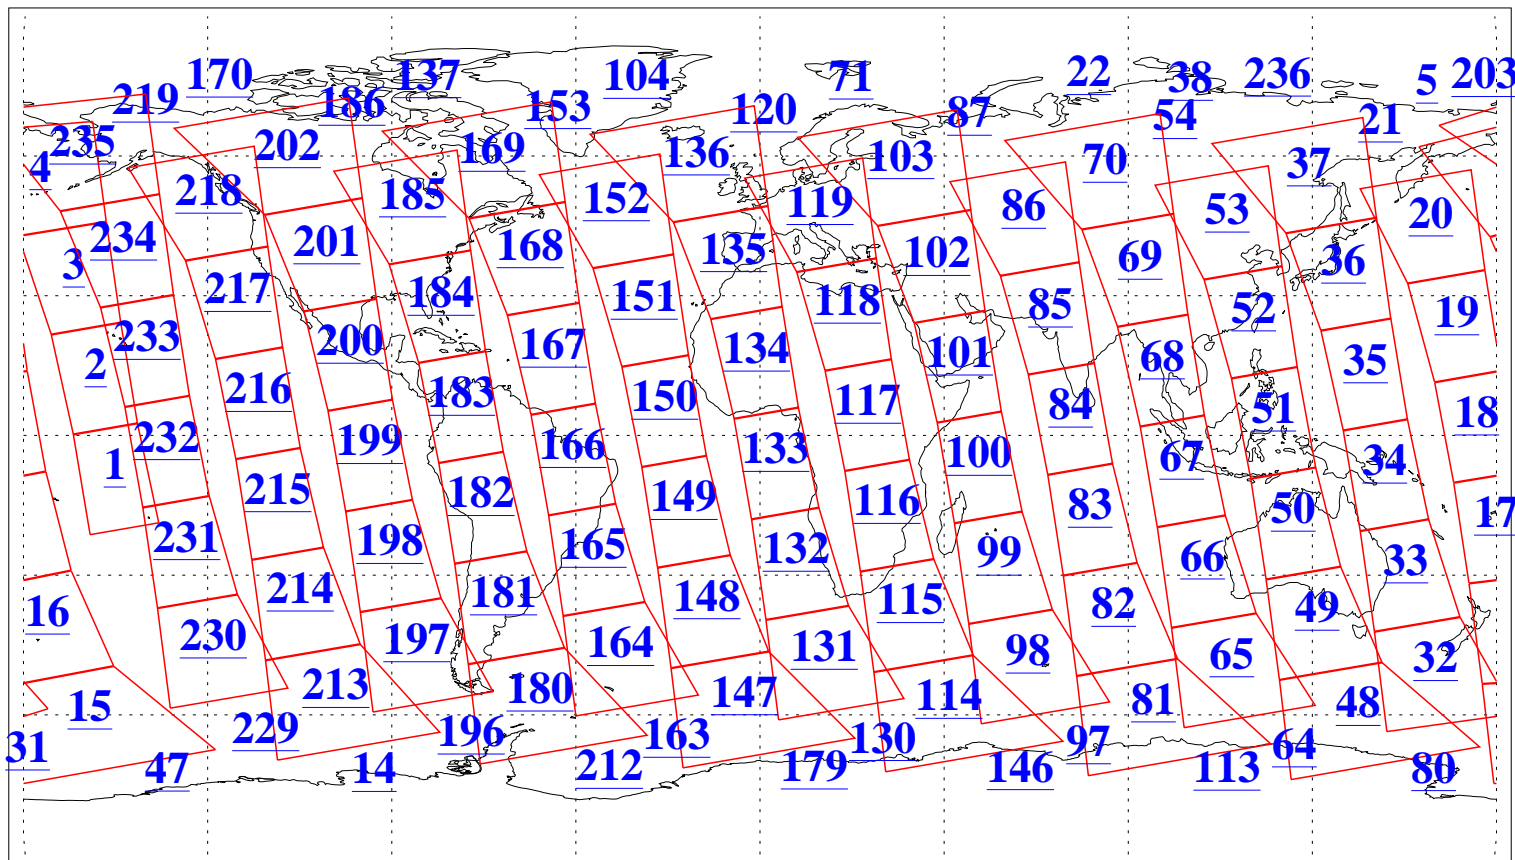

L1B Availability
AMSU Granules: 240
HSB Granules: 0
AIRS Granules: 240

7 Jan 2004
DoY 7
Aqua Day 613
Granules: 1 to 120

Granules: 121 to 240

Legend: AMSU Available, HSB Available, AIRS Available

L1B Availability
AMSU Granules: 240
HSB Granules: 0
AIRS Granules: 240

7 Jan 2004
DoY 7
Aqua Day 613

Ascending Granules

Descending Granules

Legend: AMSU Available, HSB Available, AIRS Available

L1B Availability
 AMSU Granules: 240
 HSB Granules: 0
 AIRS Granules: 240

7 Jan 2004
 DoY 7
 Aqua Day 613

Northern Hemisphere Granules

Southern Hemisphere Granules

Legend: AMSU Available, HSB Available, AIRS Available