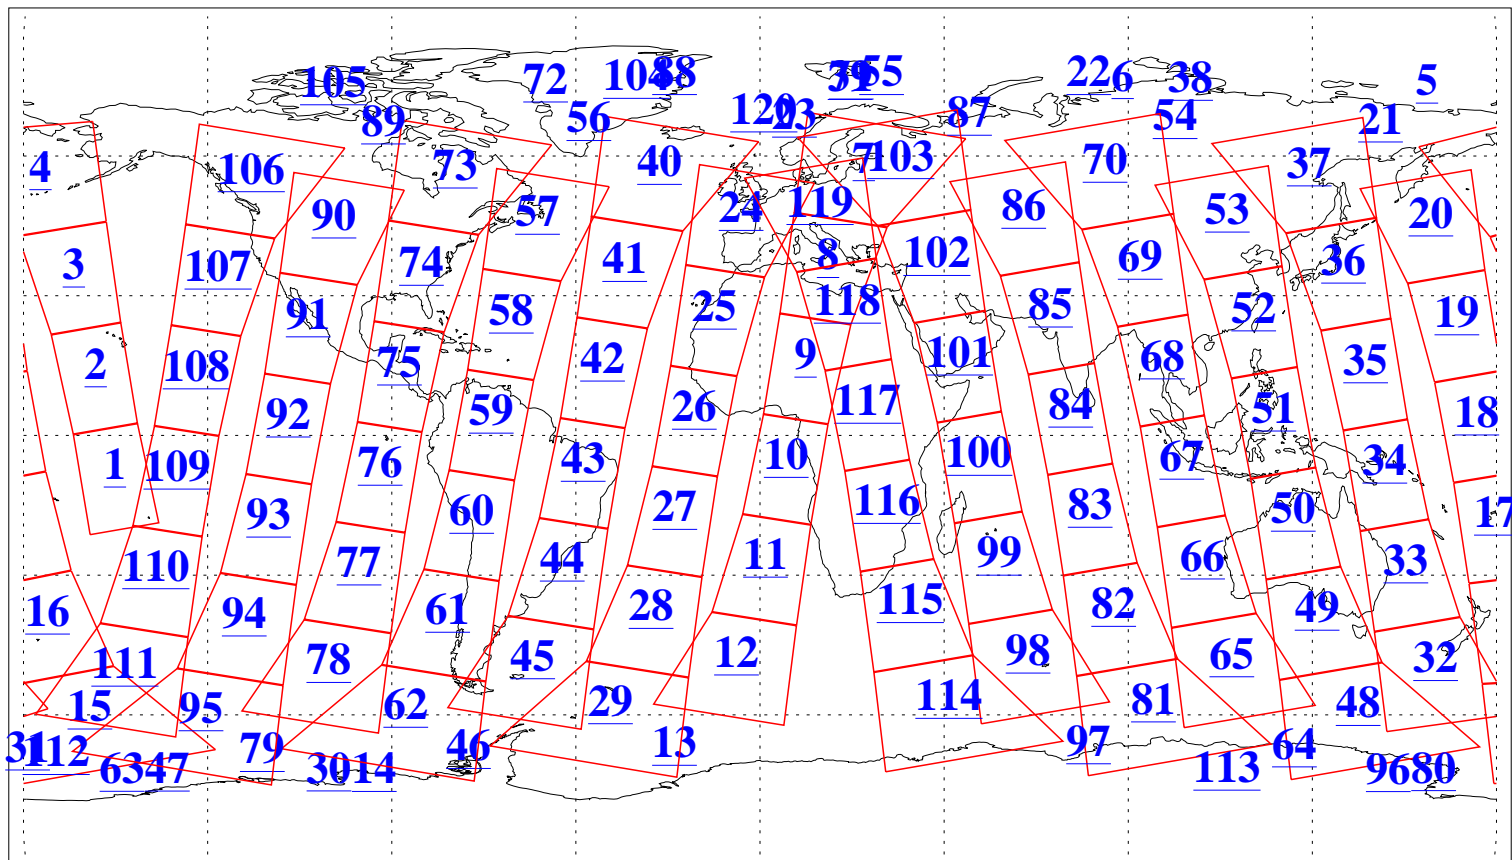

L1B Availability
AMSU Granules: 240
HSB Granules: 0
AIRS Granules: 240

7 Jan 2004
DoY 7
Aqua Day 613
Granules: 1 to 120

Granules: 121 to 240

Legend: AMSU Available, HSB Available, AIRS Available

L1B Availability
AMSU Granules: 240
HSB Granules: 0
AIRS Granules: 240

7 Jan 2004
DoY 7
Aqua Day 613

Ascending Granules

Descending Granules

Legend: AMSU Available, HSB Available, AIRS Available

L1B Availability
 AMSU Granules: 240
 HSB Granules: 0
 AIRS Granules: 240

7 Jan 2004
 DoY 7
 Aqua Day 613

Northern Hemisphere Granules

Southern Hemisphere Granules

Legend: AMSU Available, HSB Available, AIRS Available