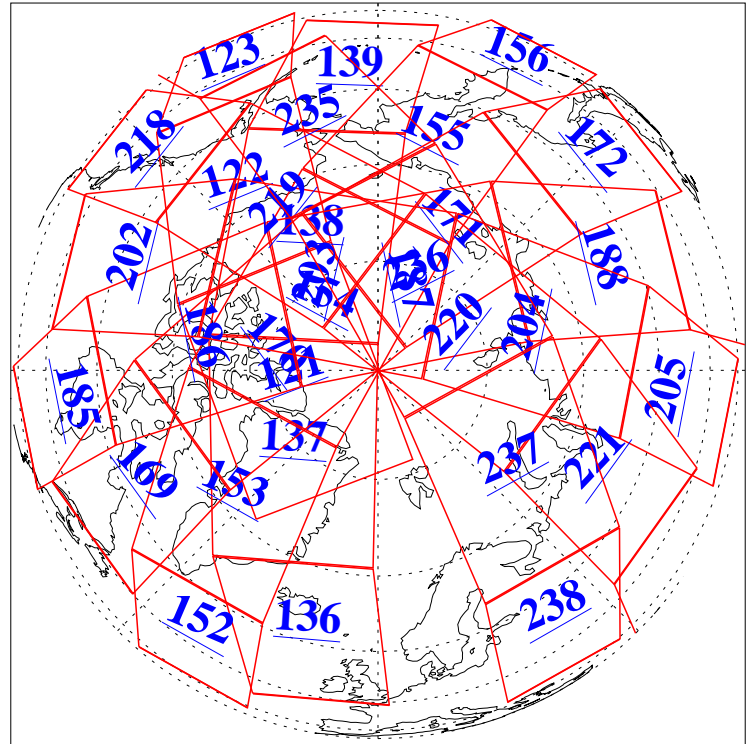

L1B Availability
AMSU Granules: 240
HSB Granules: 0
AIRS Granules: 240

7 Jan 2004
DoY 7
Aqua Day 613
Granules: 1 to 120

Granules: 121 to 240

Legend: AMSU Available, HSB Available, AIRS Available

L1B Availability
AMSU Granules: 240
HSB Granules: 0
AIRS Granules: 240

7 Jan 2004
DoY 7
Aqua Day 613

Ascending Granules

Descending Granules

Legend: AMSU Available, HSB Available, AIRS Available

L1B Availability
 AMSU Granules: 240
 HSB Granules: 0
 AIRS Granules: 240

7 Jan 2004
 DoY 7
 Aqua Day 613

Northern Hemisphere Granules

Southern Hemisphere Granules

Legend: AMSU Available, HSB Available, AIRS Available