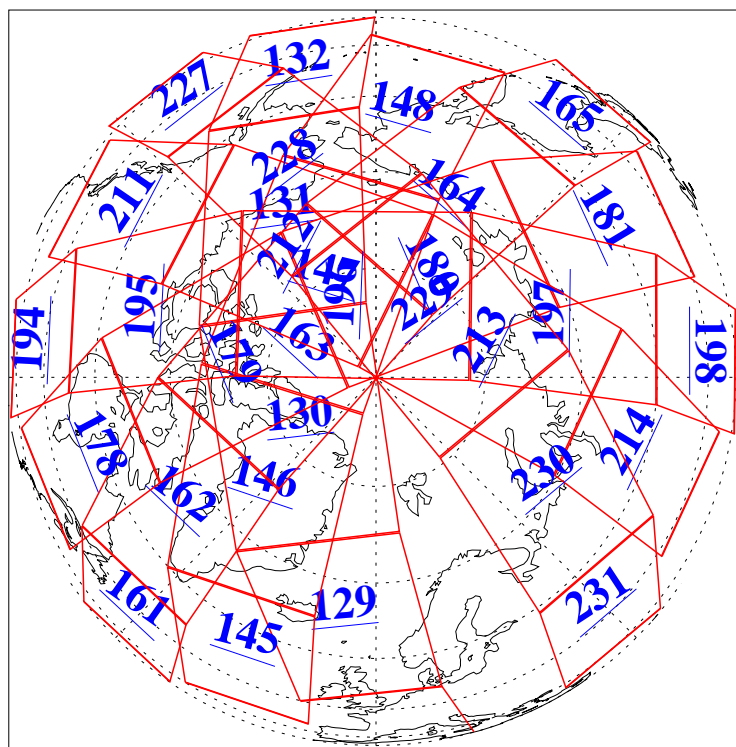

L1B Availability  
AMSU Granules: 240  
HSB Granules: 0  
AIRS Granules: 240

6 Jan 2004  
DoY 6  
Aqua Day 612  
Granules: 1 to 120

Granules: 121 to 240

Legend: AMSU Available, HSB Available, AIRS Available

L1B Availability  
AMSU Granules: 240  
HSB Granules: 0  
AIRS Granules: 240

6 Jan 2004  
DoY 6  
Aqua Day 612

Ascending Granules

Descending Granules

Legend: AMSU Available, HSB Available, AIRS Available

L1B Availability  
 AMSU Granules: 240  
 HSB Granules: 0  
 AIRS Granules: 240

6 Jan 2004  
 DoY 6  
 Aqua Day 612

Northern Hemisphere Granules

Southern Hemisphere Granules

Legend: AMSU Available, HSB Available, AIRS Available