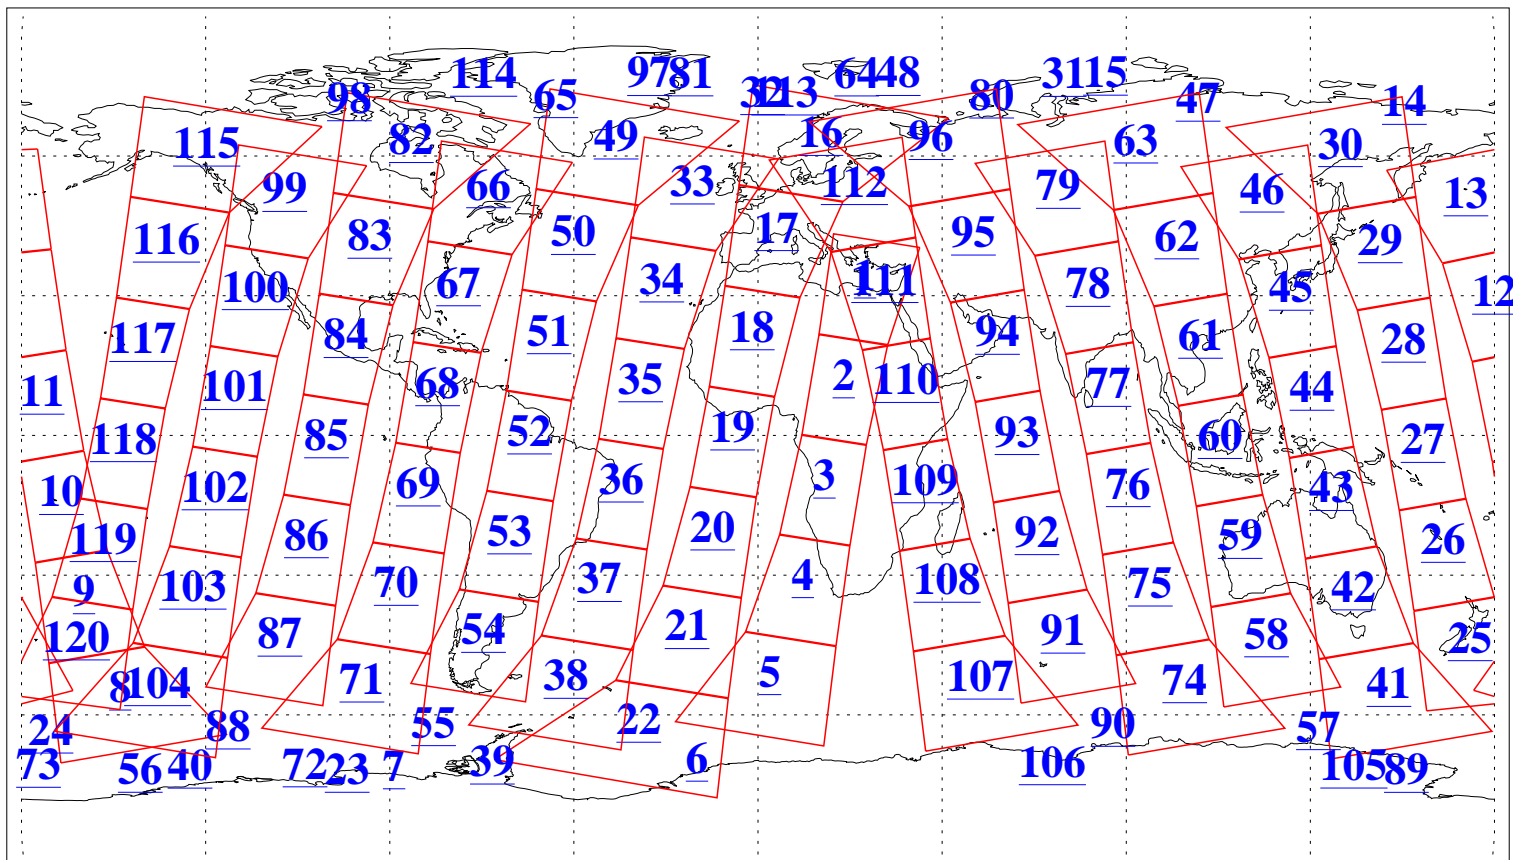

L1B Availability  
AMSU Granules: 240  
HSB Granules: 0  
AIRS Granules: 240

6 Jan 2004  
DoY 6  
Aqua Day 612  
Granules: 1 to 120

Granules: 121 to 240

Legend: AMSU Available, HSB Available, AIRS Available

L1B Availability  
AMSU Granules: 240  
HSB Granules: 0  
AIRS Granules: 240

6 Jan 2004  
DoY 6  
Aqua Day 612

Ascending Granules

Descending Granules

Legend: AMSU Available, HSB Available, AIRS Available

L1B Availability  
 AMSU Granules: 240  
 HSB Granules: 0  
 AIRS Granules: 240

6 Jan 2004  
 DoY 6  
 Aqua Day 612

Northern Hemisphere Granules

Southern Hemisphere Granules

Legend: AMSU Available, HSB Available, AIRS Available