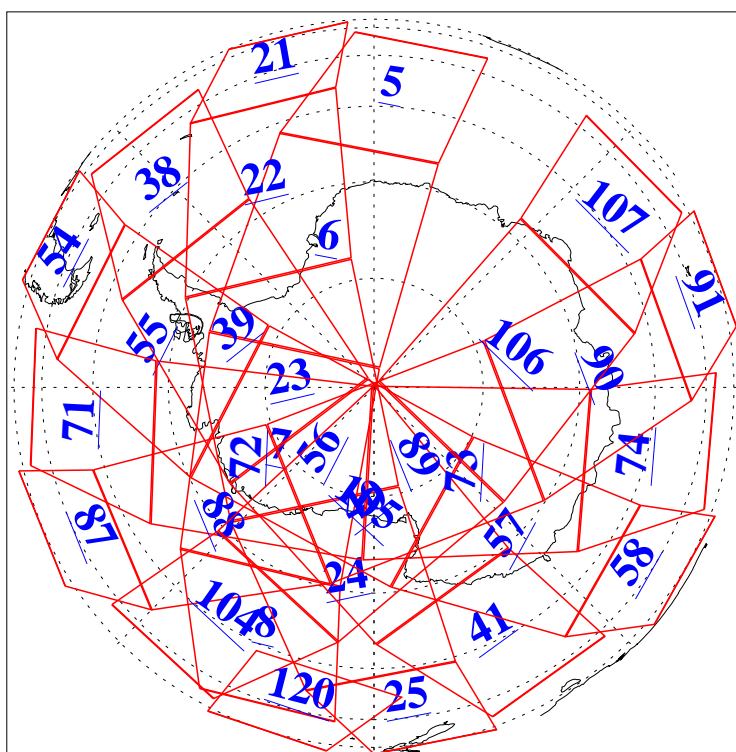

L1B Availability  
AMSU Granules: 240  
HSB Granules: 0  
AIRS Granules: 240

6 Jan 2004  
DoY 6  
Aqua Day 612  
Granules: 1 to 120

Granules: 121 to 240

Legend: AMSU Available, HSB Available, AIRS Available

L1B Availability  
AMSU Granules: 240  
HSB Granules: 0  
AIRS Granules: 240

6 Jan 2004  
DoY 6  
Aqua Day 612

Ascending Granules

Descending Granules

Legend: AMSU Available, HSB Available, AIRS Available

L1B Availability  
 AMSU Granules: 240  
 HSB Granules: 0  
 AIRS Granules: 240

6 Jan 2004  
 DoY 6  
 Aqua Day 612

Northern Hemisphere Granules

Southern Hemisphere Granules

Legend: AMSU Available, HSB Available, AIRS Available