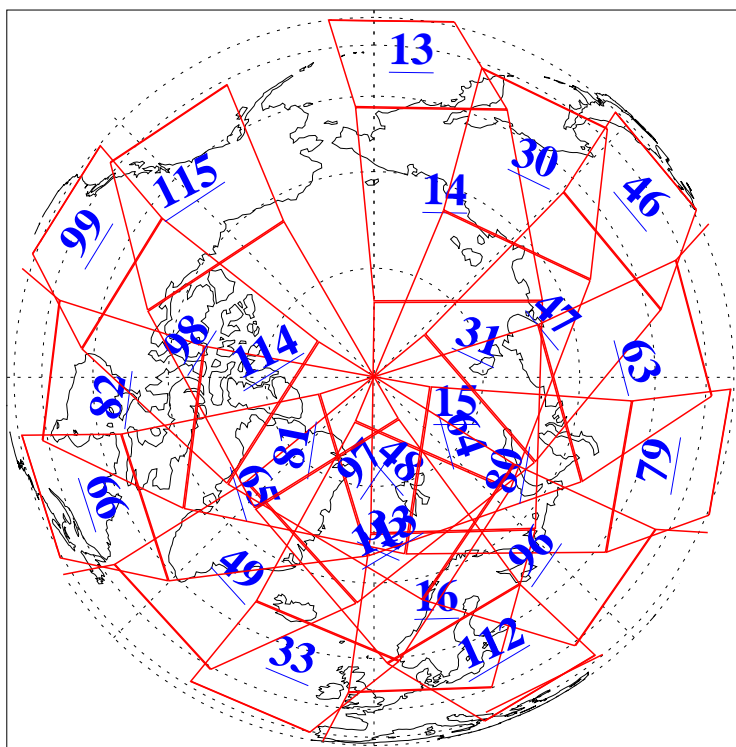

L1B Availability  
AMSU Granules: 240  
HSB Granules: 0  
AIRS Granules: 240

6 Jan 2004  
DoY 6  
Aqua Day 612  
Granules: 1 to 120

Granules: 121 to 240

Legend: AMSU Available, HSB Available, AIRS Available

L1B Availability  
AMSU Granules: 240  
HSB Granules: 0  
AIRS Granules: 240

6 Jan 2004  
DoY 6  
Aqua Day 612

Ascending Granules

Descending Granules

Legend: AMSU Available, HSB Available, AIRS Available

L1B Availability  
 AMSU Granules: 240  
 HSB Granules: 0  
 AIRS Granules: 240

6 Jan 2004  
 DoY 6  
 Aqua Day 612

Northern Hemisphere Granules

Southern Hemisphere Granules

Legend: AMSU Available, HSB Available, AIRS Available