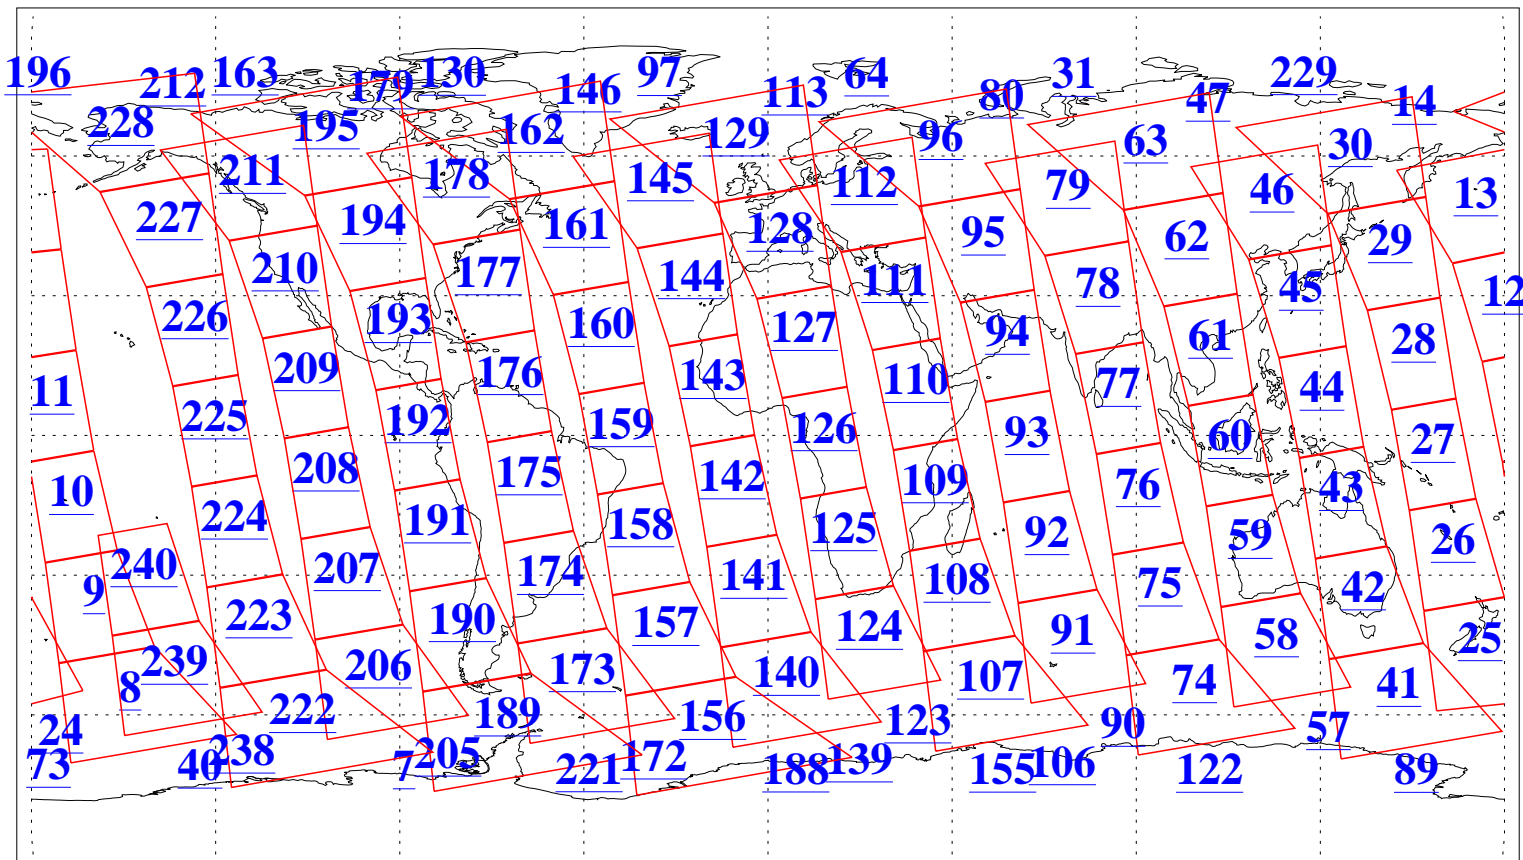

L1B Availability  
AMSU Granules: 240  
HSB Granules: 0  
AIRS Granules: 240

6 Jan 2004  
DoY 6  
Aqua Day 612  
Granules: 1 to 120

Granules: 121 to 240

Legend: AMSU Available, HSB Available, AIRS Available

L1B Availability  
AMSU Granules: 240  
HSB Granules: 0  
AIRS Granules: 240

6 Jan 2004  
DoY 6  
Aqua Day 612

Ascending Granules

Descending Granules

Legend: AMSU Available, HSB Available, AIRS Available

L1B Availability  
 AMSU Granules: 240  
 HSB Granules: 0  
 AIRS Granules: 240

6 Jan 2004  
 DoY 6  
 Aqua Day 612

Northern Hemisphere Granules

Southern Hemisphere Granules

Legend: AMSU Available, HSB Available, AIRS Available