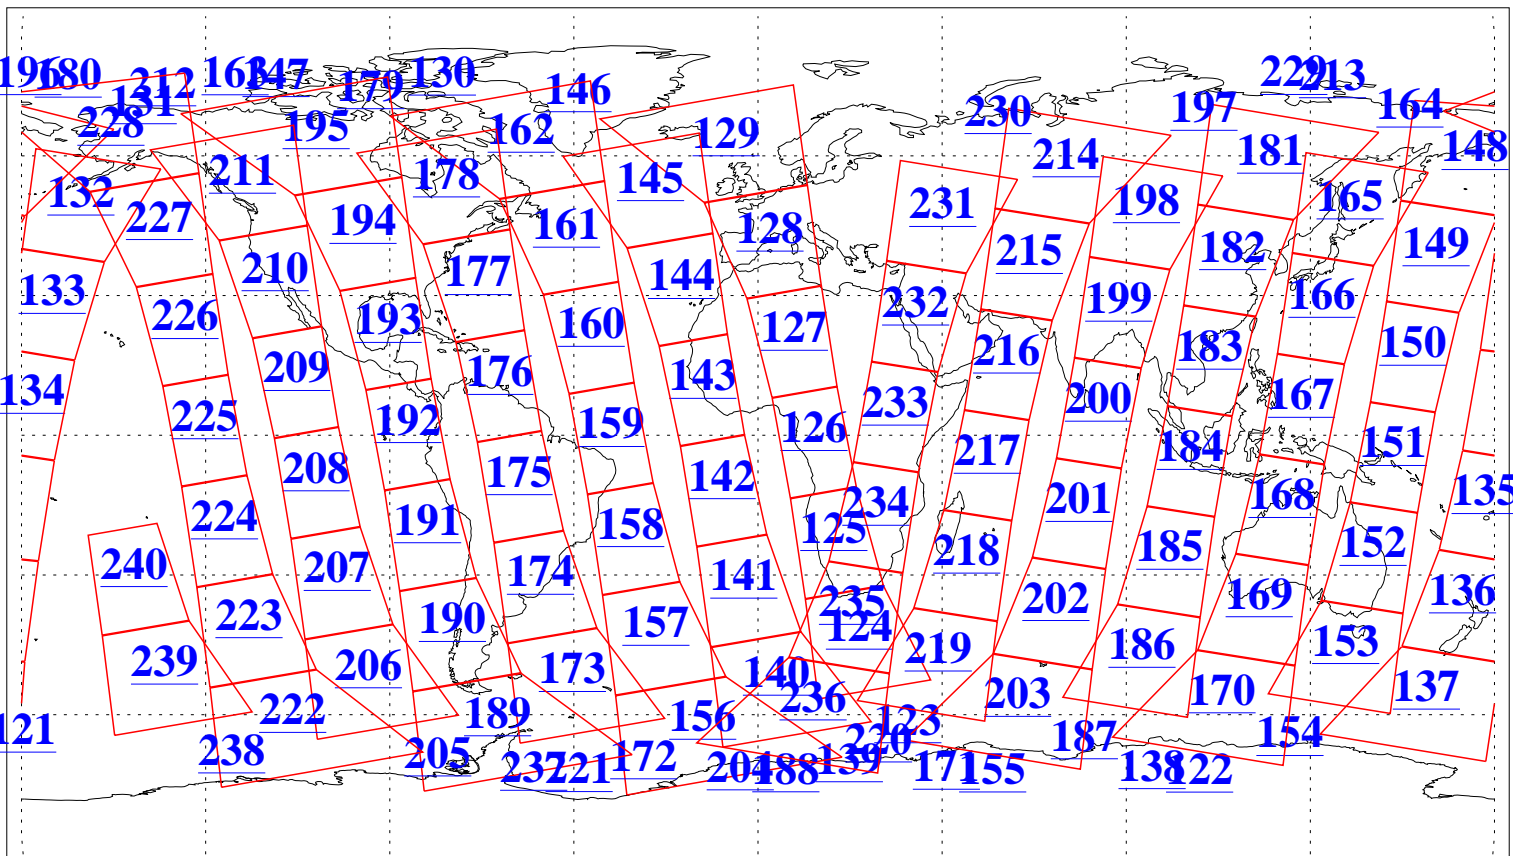

L1B Availability  
AMSU Granules: 240  
HSB Granules: 0  
AIRS Granules: 240

6 Jan 2004  
DoY 6  
Aqua Day 612  
Granules: 1 to 120

Granules: 121 to 240

Legend: AMSU Available, HSB Available, AIRS Available

L1B Availability  
AMSU Granules: 240  
HSB Granules: 0  
AIRS Granules: 240

6 Jan 2004  
DoY 6  
Aqua Day 612

Ascending Granules

Descending Granules

Legend: AMSU Available, HSB Available, AIRS Available

L1B Availability  
 AMSU Granules: 240  
 HSB Granules: 0  
 AIRS Granules: 240

6 Jan 2004  
 DoY 6  
 Aqua Day 612

Northern Hemisphere Granules

Southern Hemisphere Granules

Legend: AMSU Available, HSB Available, AIRS Available