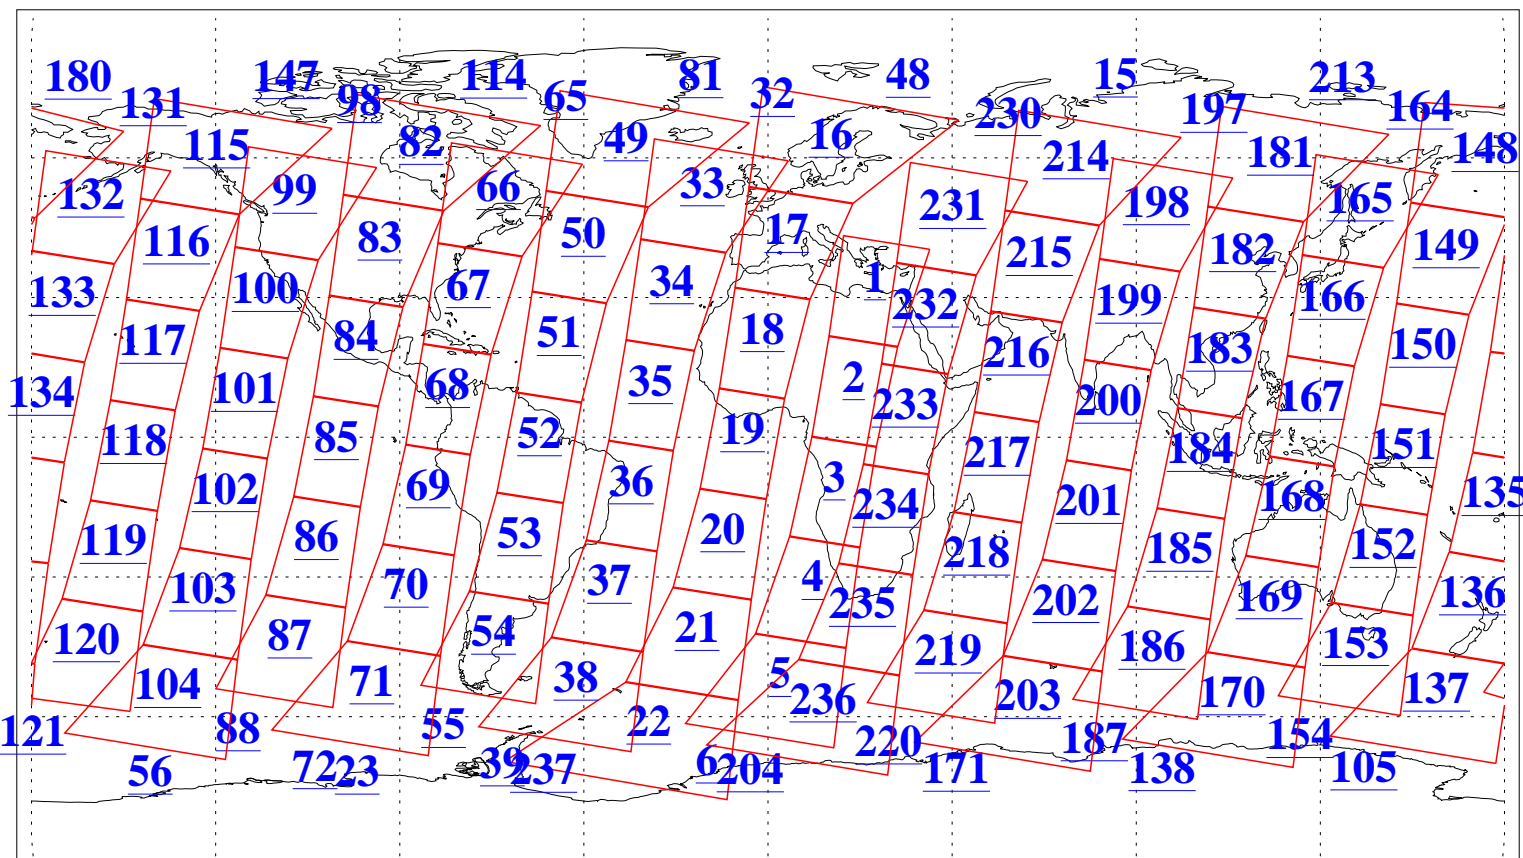

L1B Availability  
AMSU Granules: 240  
HSB Granules: 0  
AIRS Granules: 240

6 Jan 2004  
DoY 6  
Aqua Day 612  
Granules: 1 to 120

Granules: 121 to 240

Legend: AMSU Available, HSB Available, AIRS Available

L1B Availability  
AMSU Granules: 240  
HSB Granules: 0  
AIRS Granules: 240

6 Jan 2004  
DoY 6  
Aqua Day 612

Ascending Granules

Descending Granules

Legend: AMSU Available, HSB Available, AIRS Available

L1B Availability  
 AMSU Granules: 240  
 HSB Granules: 0  
 AIRS Granules: 240

6 Jan 2004  
 DoY 6  
 Aqua Day 612

Northern Hemisphere Granules

Southern Hemisphere Granules

Legend: AMSU Available, HSB Available, AIRS Available