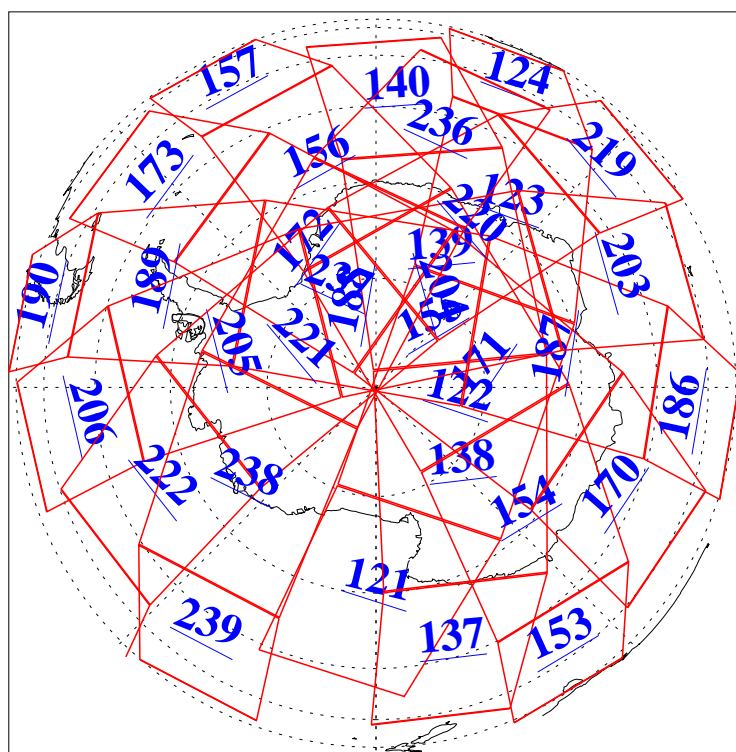

L1B Availability  
AMSU Granules: 240  
HSB Granules: 0  
AIRS Granules: 240

6 Jan 2004  
DoY 6  
Aqua Day 612  
Granules: 1 to 120

Granules: 121 to 240

Legend: AMSU Available, HSB Available, AIRS Available

L1B Availability  
AMSU Granules: 240  
HSB Granules: 0  
AIRS Granules: 240

6 Jan 2004  
DoY 6  
Aqua Day 612

Ascending Granules

Descending Granules

Legend: AMSU Available, HSB Available, AIRS Available

L1B Availability  
 AMSU Granules: 240  
 HSB Granules: 0  
 AIRS Granules: 240

6 Jan 2004  
 DoY 6  
 Aqua Day 612

Northern Hemisphere Granules

Southern Hemisphere Granules

Legend: AMSU Available, HSB Available, AIRS Available