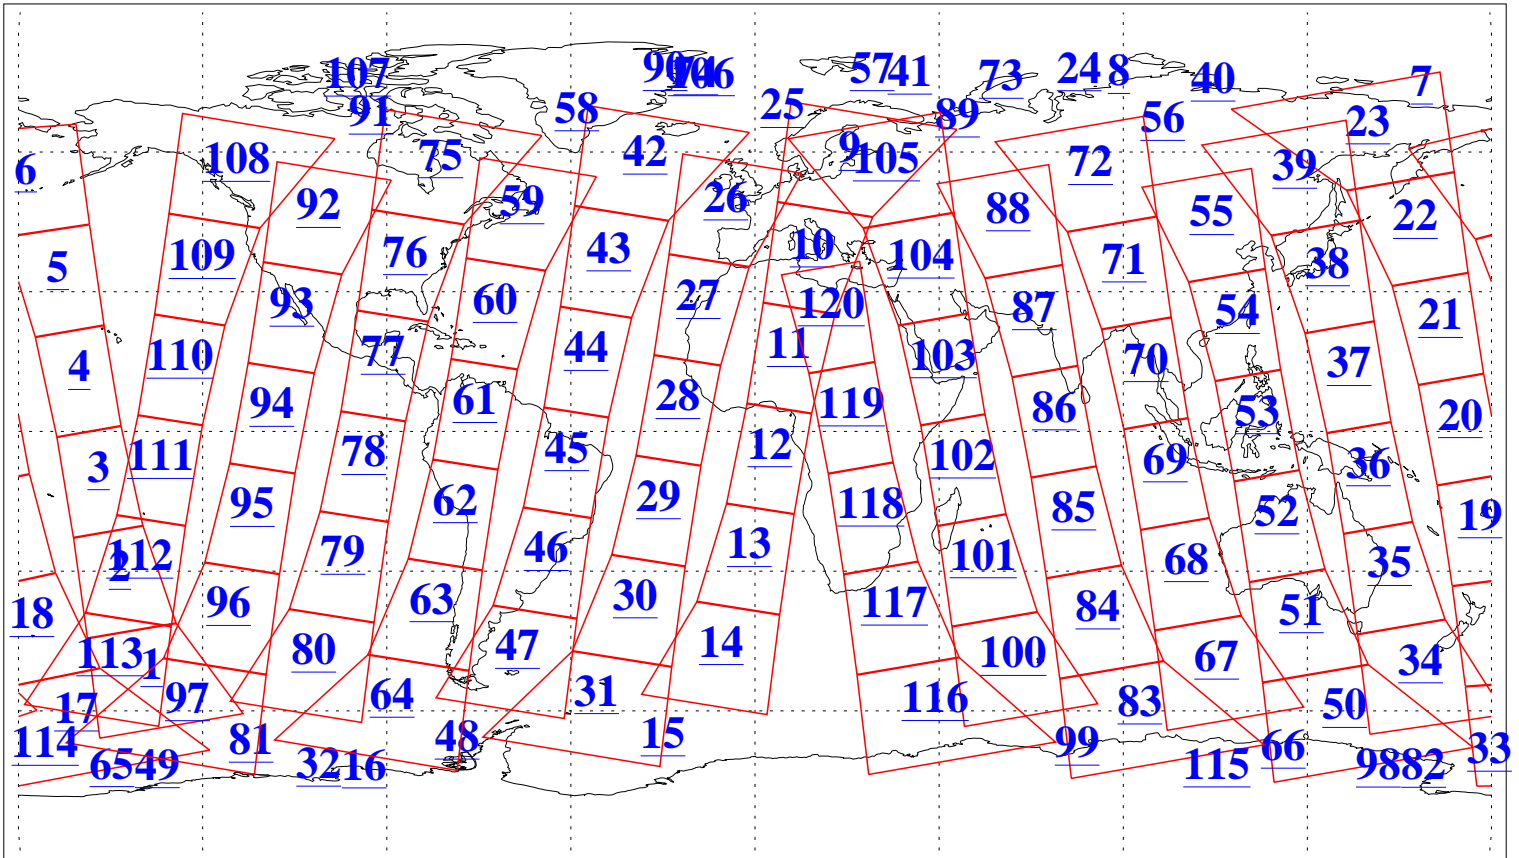

L1B Availability
AMSU Granules: 240
HSB Granules: 0
AIRS Granules: 240

5 Jan 2004
DoY 5
Aqua Day 611
Granules: 1 to 120

Granules: 121 to 240

Legend: AMSU Available, HSB Available, AIRS Available

L1B Availability
AMSU Granules: 240
HSB Granules: 0
AIRS Granules: 240

5 Jan 2004
DoY 5
Aqua Day 611

Ascending Granules

Descending Granules

Legend: AMSU Available, HSB Available, AIRS Available

L1B Availability
AMSU Granules: 240
HSB Granules: 0
AIRS Granules: 240

5 Jan 2004
DoY 5
Aqua Day 611

Northern Hemisphere Granules

Southern Hemisphere Granules

Legend: AMSU Available, *HSB Available*, **AIRS Available**