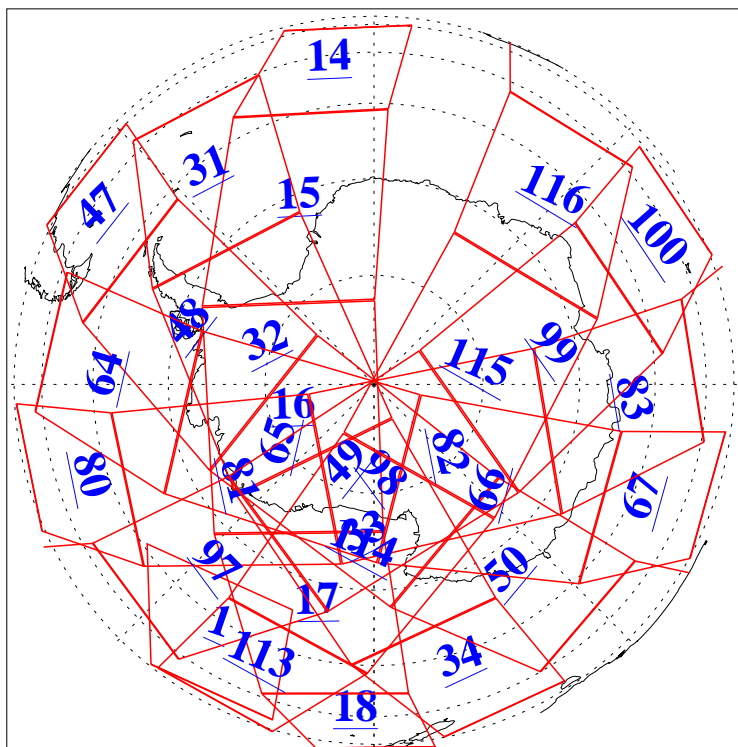

L1B Availability
AMSU Granules: 240
HSB Granules: 0
AIRS Granules: 240

5 Jan 2004
DoY 5
Aqua Day 611
Granules: 1 to 120

Granules: 121 to 240

Legend: AMSU Available, HSB Available, AIRS Available

L1B Availability
AMSU Granules: 240
HSB Granules: 0
AIRS Granules: 240

5 Jan 2004
DoY 5
Aqua Day 611

Ascending Granules

Descending Granules

Legend: AMSU Available, HSB Available, AIRS Available

L1B Availability
AMSU Granules: 240
HSB Granules: 0
AIRS Granules: 240

5 Jan 2004
DoY 5
Aqua Day 611

Northern Hemisphere Granules

Southern Hemisphere Granules

Legend: AMSU Available, *HSB Available*, **AIRS Available**