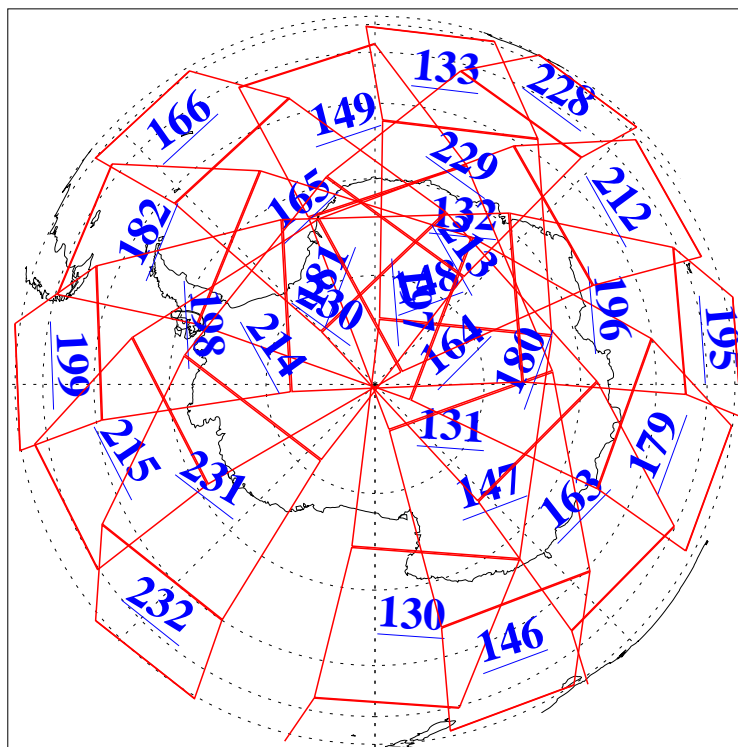

L1B Availability
AMSU Granules: 240
HSB Granules: 0
AIRS Granules: 240

5 Jan 2004
DoY 5
Aqua Day 611
Granules: 1 to 120

Granules: 121 to 240

Legend: AMSU Available, HSB Available, AIRS Available

L1B Availability
AMSU Granules: 240
HSB Granules: 0
AIRS Granules: 240

5 Jan 2004
DoY 5
Aqua Day 611

Ascending Granules

Descending Granules

Legend: AMSU Available, HSB Available, AIRS Available

L1B Availability
AMSU Granules: 240
HSB Granules: 0
AIRS Granules: 240

5 Jan 2004
DoY 5
Aqua Day 611

Northern Hemisphere Granules

Southern Hemisphere Granules

Legend: AMSU Available, *HSB Available*, **AIRS Available**