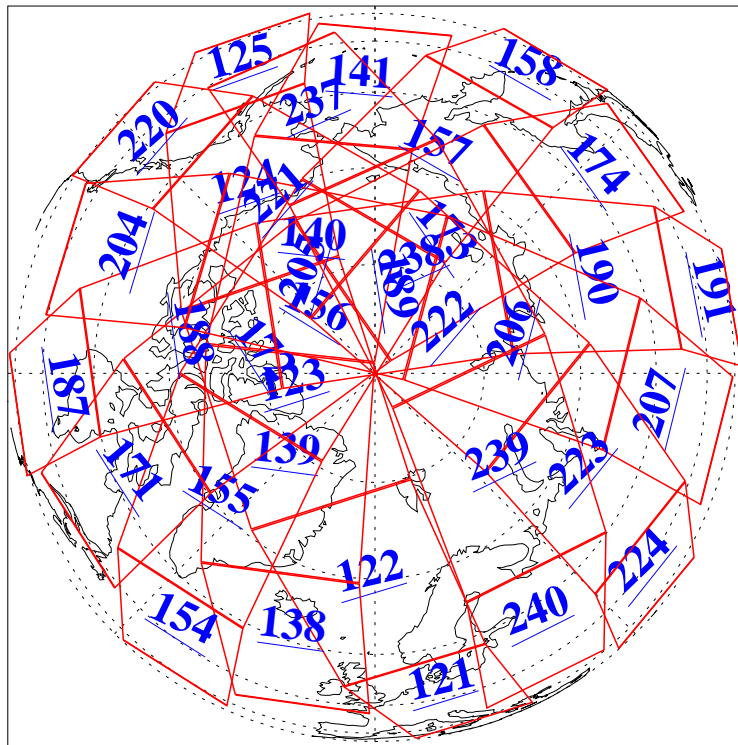

L1B Availability
AMSU Granules: 240
HSB Granules: 0
AIRS Granules: 240

5 Jan 2004
DoY 5
Aqua Day 611
Granules: 1 to 120

Granules: 121 to 240

Legend: AMSU Available, HSB Available, AIRS Available

L1B Availability
AMSU Granules: 240
HSB Granules: 0
AIRS Granules: 240

5 Jan 2004
DoY 5
Aqua Day 611

Ascending Granules

Descending Granules

Legend: AMSU Available, HSB Available, AIRS Available

L1B Availability
AMSU Granules: 240
HSB Granules: 0
AIRS Granules: 240

5 Jan 2004
DoY 5
Aqua Day 611

Northern Hemisphere Granules

Southern Hemisphere Granules

Legend: AMSU Available, *HSB Available*, **AIRS Available**