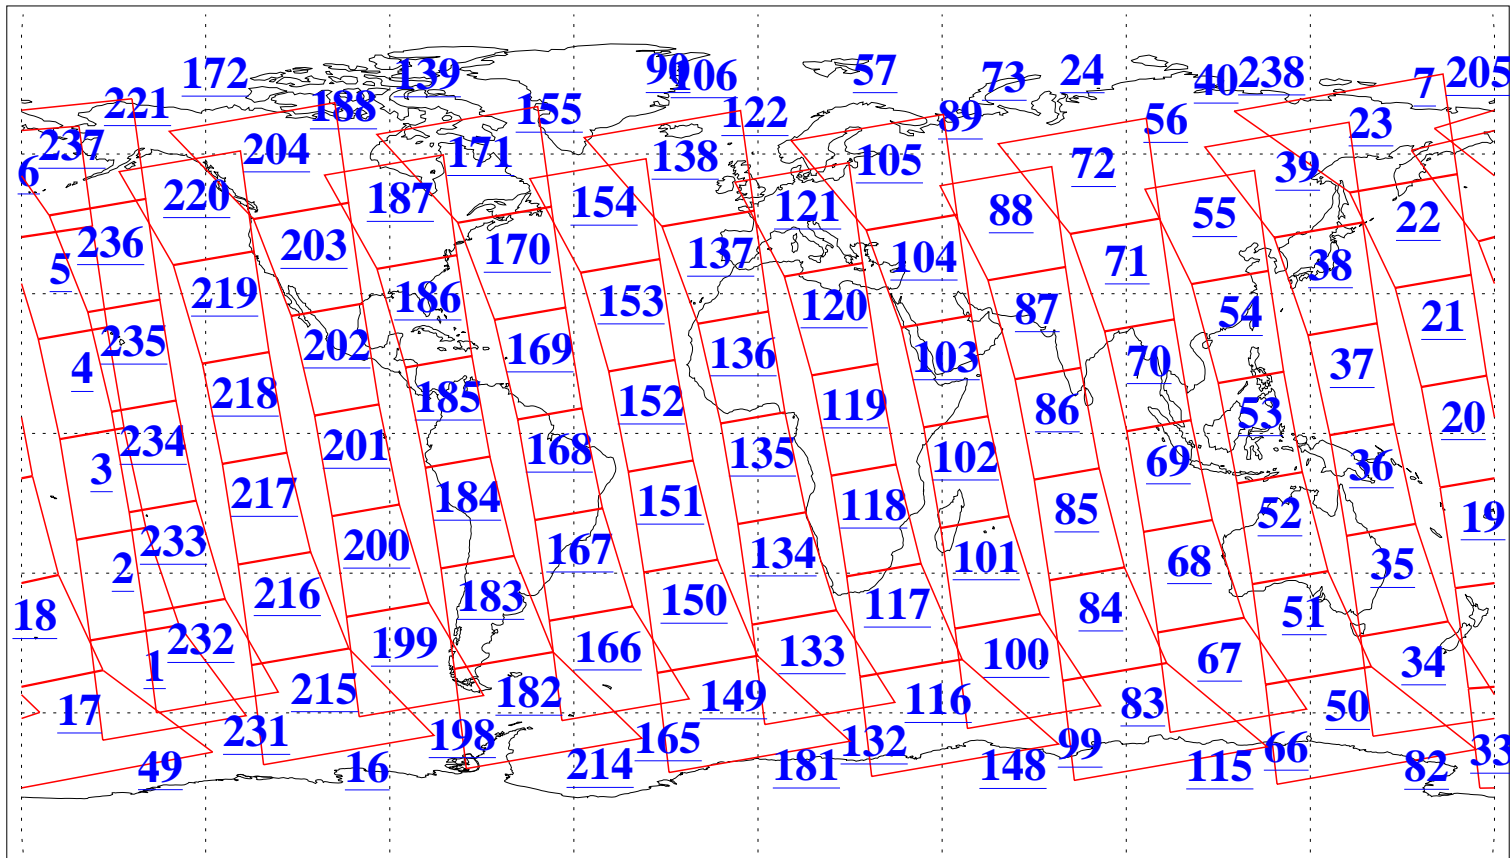

L1B Availability
AMSU Granules: 240
HSB Granules: 0
AIRS Granules: 240

5 Jan 2004
DoY 5
Aqua Day 611
Granules: 1 to 120

Granules: 121 to 240

Legend: AMSU Available, HSB Available, AIRS Available

L1B Availability
AMSU Granules: 240
HSB Granules: 0
AIRS Granules: 240

5 Jan 2004
DoY 5
Aqua Day 611

Ascending Granules

Descending Granules

Legend: AMSU Available, HSB Available, AIRS Available

L1B Availability
AMSU Granules: 240
HSB Granules: 0
AIRS Granules: 240

5 Jan 2004
DoY 5
Aqua Day 611

Northern Hemisphere Granules

Southern Hemisphere Granules

Legend: AMSU Available, *HSB Available*, **AIRS Available**