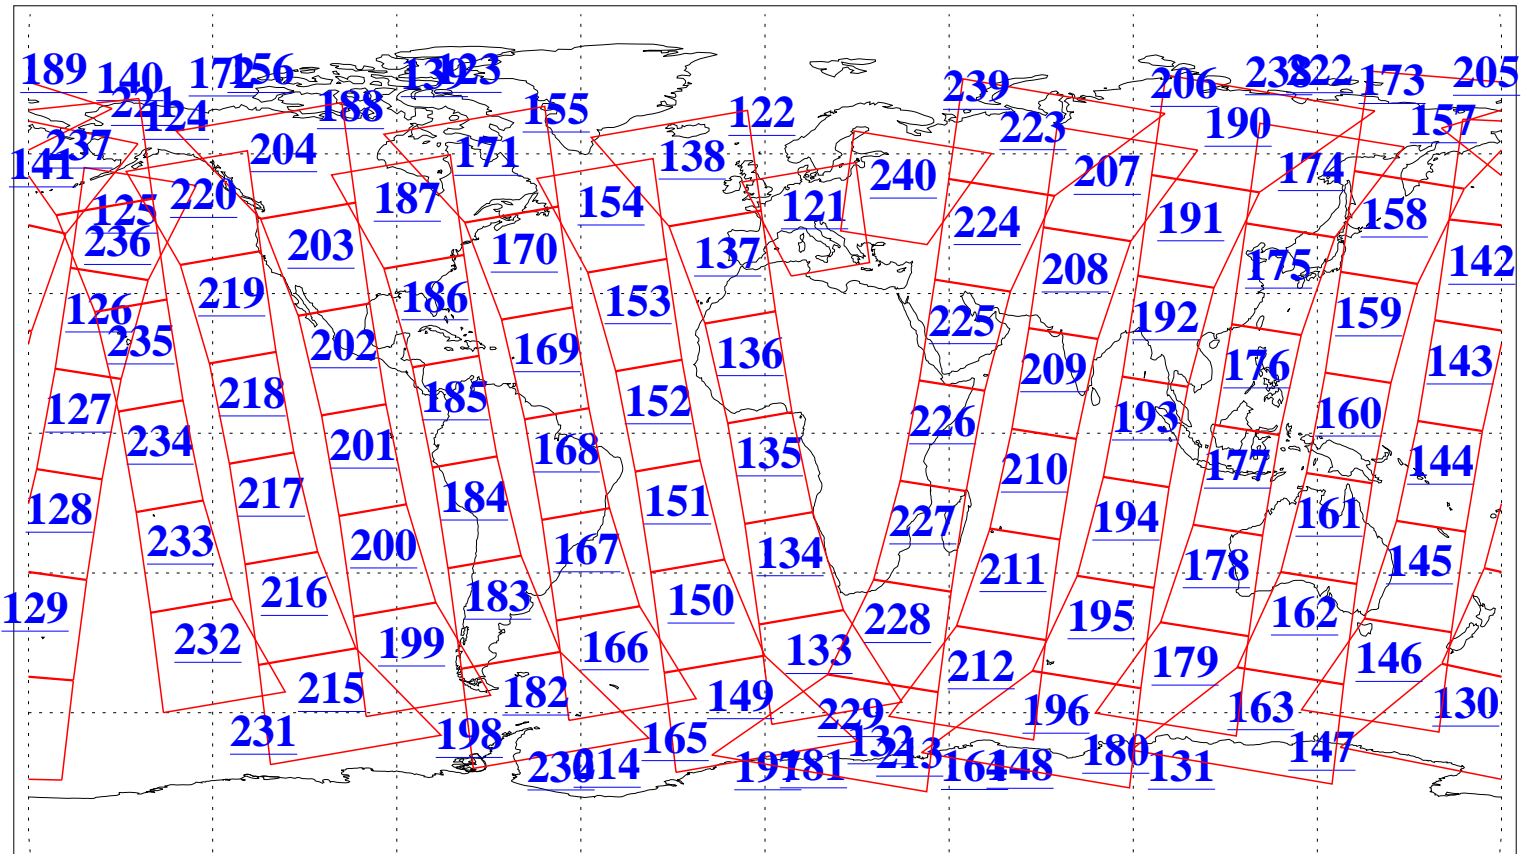

L1B Availability
AMSU Granules: 240
HSB Granules: 0
AIRS Granules: 240

5 Jan 2004
DoY 5
Aqua Day 611
Granules: 1 to 120

Granules: 121 to 240

Legend: AMSU Available, HSB Available, AIRS Available

L1B Availability
AMSU Granules: 240
HSB Granules: 0
AIRS Granules: 240

5 Jan 2004
DoY 5
Aqua Day 611

Ascending Granules

Descending Granules

Legend: AMSU Available, HSB Available, AIRS Available

L1B Availability
AMSU Granules: 240
HSB Granules: 0
AIRS Granules: 240

5 Jan 2004
DoY 5
Aqua Day 611

Northern Hemisphere Granules

Southern Hemisphere Granules

Legend: AMSU Available, *HSB Available*, **AIRS Available**