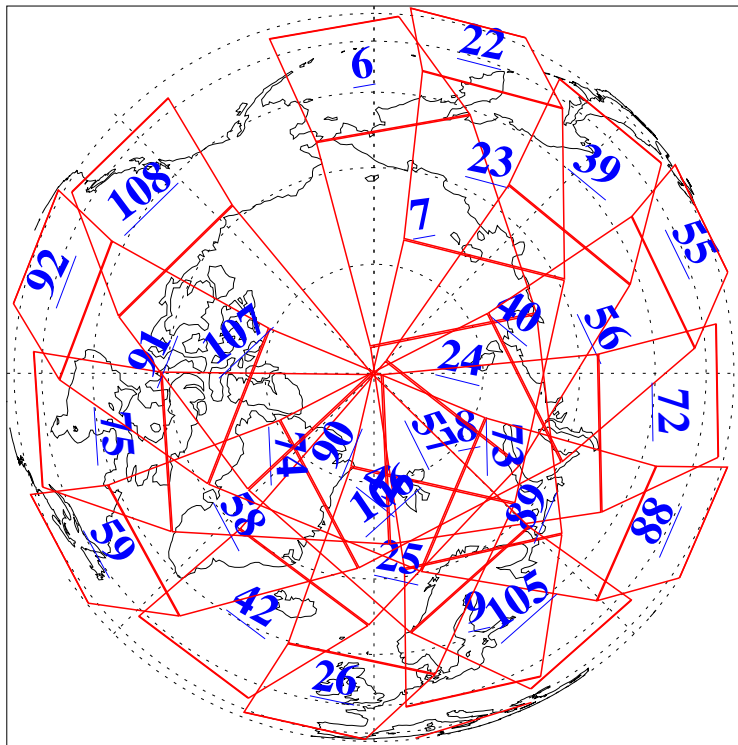

L1B Availability
AMSU Granules: 240
HSB Granules: 0
AIRS Granules: 240

5 Jan 2004
DoY 5
Aqua Day 611
Granules: 1 to 120

Granules: 121 to 240

Legend: AMSU Available, HSB Available, AIRS Available

L1B Availability
AMSU Granules: 240
HSB Granules: 0
AIRS Granules: 240

5 Jan 2004
DoY 5
Aqua Day 611

Ascending Granules

Descending Granules

Legend: AMSU Available, HSB Available, AIRS Available

L1B Availability
AMSU Granules: 240
HSB Granules: 0
AIRS Granules: 240

5 Jan 2004
DoY 5
Aqua Day 611

Northern Hemisphere Granules

Southern Hemisphere Granules

Legend: AMSU Available, *HSB Available*, **AIRS Available**