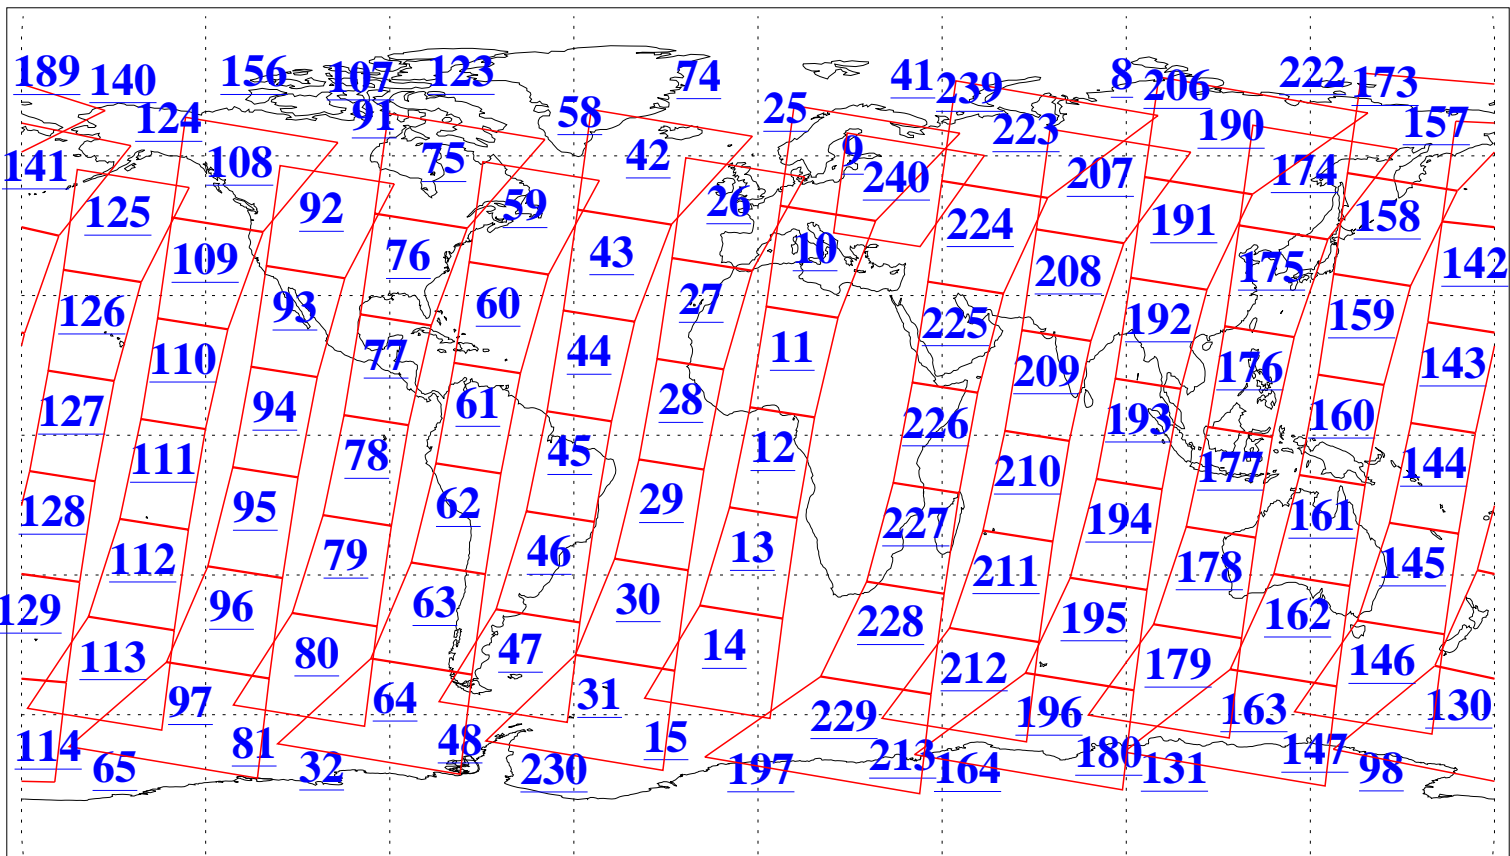

L1B Availability
AMSU Granules: 240
HSB Granules: 0
AIRS Granules: 240

5 Jan 2004
DoY 5
Aqua Day 611
Granules: 1 to 120

Granules: 121 to 240

Legend: AMSU Available, HSB Available, AIRS Available

L1B Availability
AMSU Granules: 240
HSB Granules: 0
AIRS Granules: 240

5 Jan 2004
DoY 5
Aqua Day 611

Ascending Granules

Descending Granules

Legend: AMSU Available, HSB Available, AIRS Available

L1B Availability
AMSU Granules: 240
HSB Granules: 0
AIRS Granules: 240

5 Jan 2004
DoY 5
Aqua Day 611

Northern Hemisphere Granules

Southern Hemisphere Granules

Legend: AMSU Available, *HSB Available*, **AIRS Available**