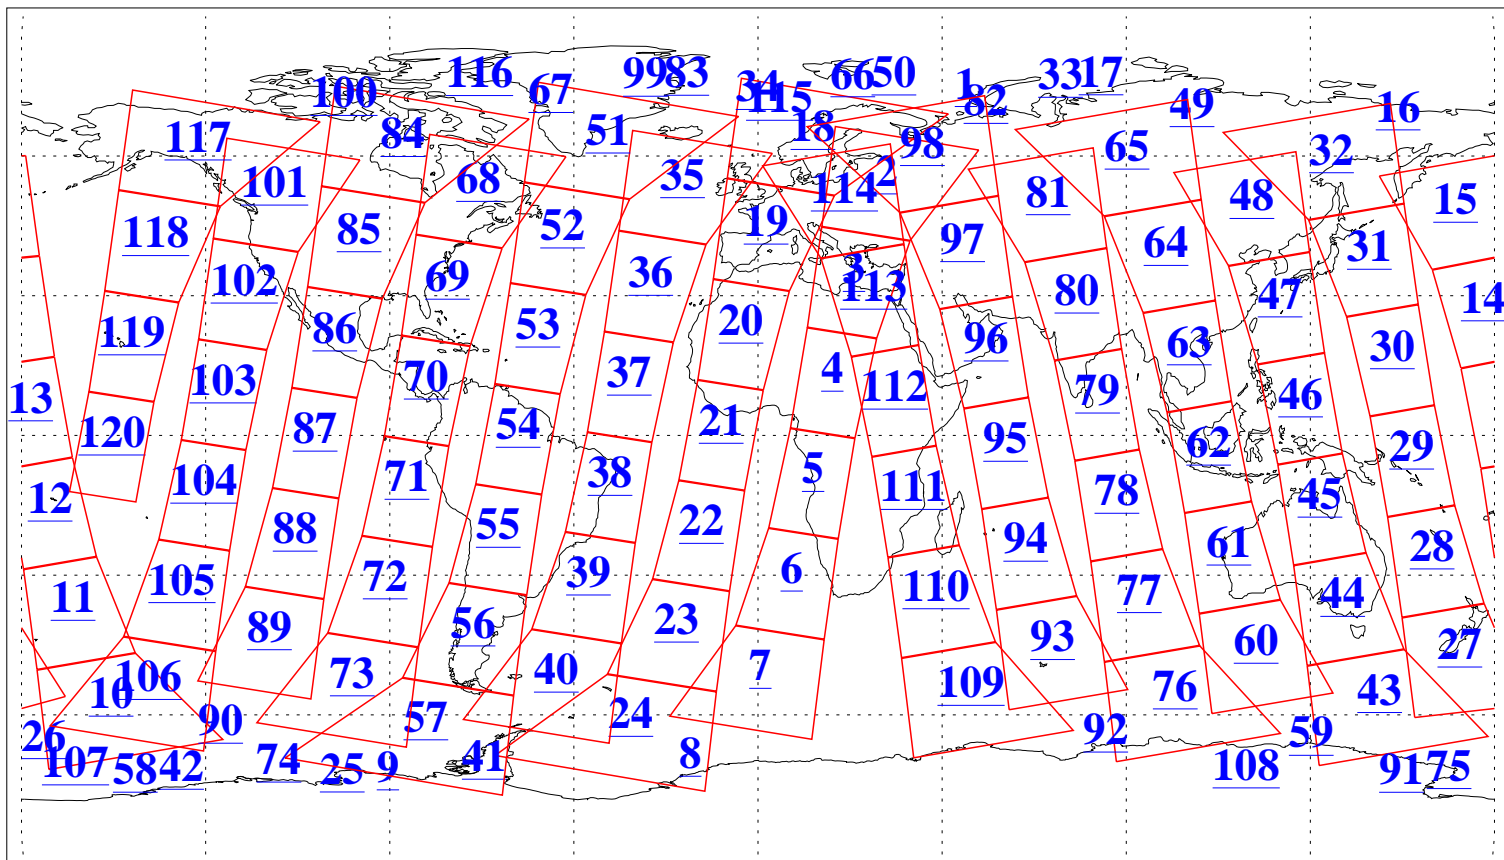

L1B Availability  
AMSU Granules: 240  
HSB Granules: 0  
AIRS Granules: 240

4 Jan 2004  
DoY 4  
Aqua Day 610  
Granules: 1 to 120

Granules: 121 to 240

Legend: AMSU Available, HSB Available, AIRS Available

L1B Availability  
AMSU Granules: 240  
HSB Granules: 0  
AIRS Granules: 240

4 Jan 2004  
DoY 4  
Aqua Day 610

Ascending Granules

Descending Granules

Legend: AMSU Available, HSB Available, AIRS Available

L1B Availability  
 AMSU Granules: 240  
 HSB Granules: 0  
 AIRS Granules: 240

4 Jan 2004  
 DoY 4  
 Aqua Day 610

Northern Hemisphere Granules

Southern Hemisphere Granules

Legend: AMSU Available, HSB Available, AIRS Available