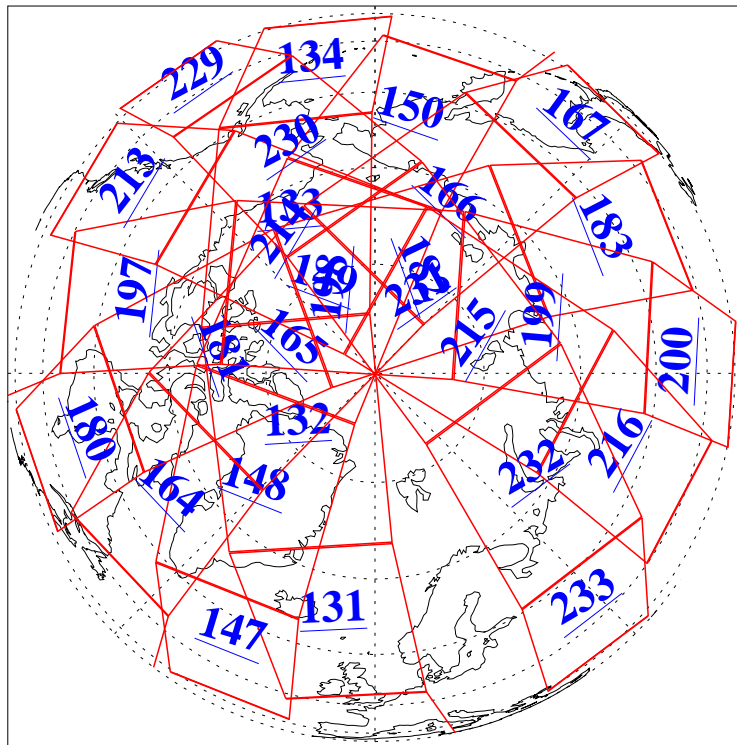

L1B Availability  
AMSU Granules: 240  
HSB Granules: 0  
AIRS Granules: 240

4 Jan 2004  
DoY 4  
Aqua Day 610  
Granules: 1 to 120

Granules: 121 to 240

Legend: AMSU Available, HSB Available, AIRS Available

L1B Availability  
AMSU Granules: 240  
HSB Granules: 0  
AIRS Granules: 240

4 Jan 2004  
DoY 4  
Aqua Day 610

Ascending Granules

Descending Granules

Legend: AMSU Available, HSB Available, AIRS Available

L1B Availability  
 AMSU Granules: 240  
 HSB Granules: 0  
 AIRS Granules: 240

4 Jan 2004  
 DoY 4  
 Aqua Day 610

Northern Hemisphere Granules

Southern Hemisphere Granules

Legend: AMSU Available, HSB Available, AIRS Available