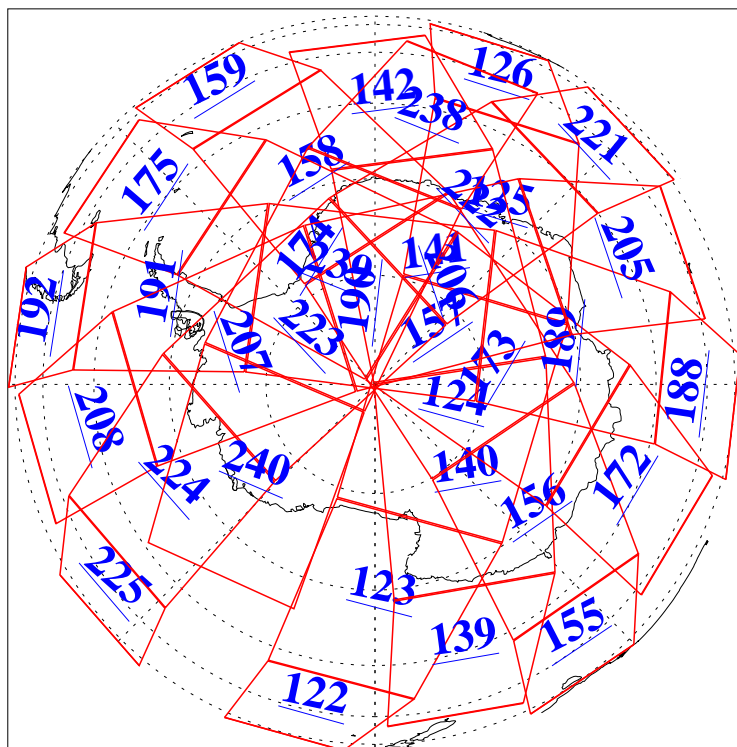

L1B Availability  
AMSU Granules: 240  
HSB Granules: 0  
AIRS Granules: 240

4 Jan 2004  
DoY 4  
Aqua Day 610  
Granules: 1 to 120

Granules: 121 to 240

Legend: AMSU Available, HSB Available, AIRS Available

L1B Availability  
AMSU Granules: 240  
HSB Granules: 0  
AIRS Granules: 240

4 Jan 2004  
DoY 4  
Aqua Day 610

Ascending Granules

Descending Granules

Legend: AMSU Available, HSB Available, AIRS Available

L1B Availability  
 AMSU Granules: 240  
 HSB Granules: 0  
 AIRS Granules: 240

4 Jan 2004  
 DoY 4  
 Aqua Day 610

Northern Hemisphere Granules

Southern Hemisphere Granules

Legend: AMSU Available, HSB Available, AIRS Available