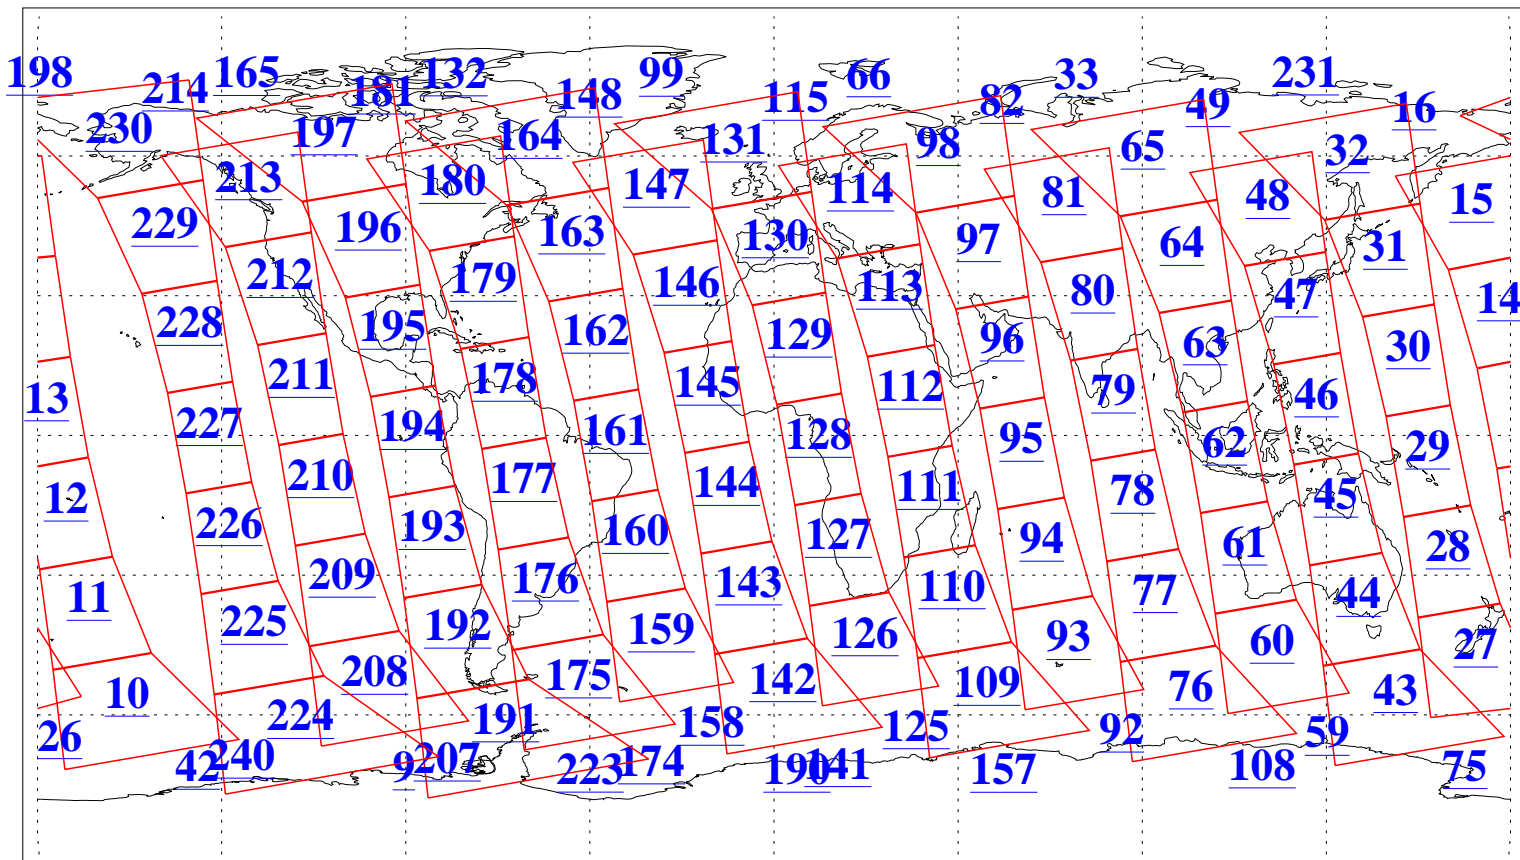

L1B Availability  
AMSU Granules: 240  
HSB Granules: 0  
AIRS Granules: 240

4 Jan 2004  
DoY 4  
Aqua Day 610  
Granules: 1 to 120

Granules: 121 to 240

Legend: AMSU Available, HSB Available, AIRS Available

L1B Availability  
AMSU Granules: 240  
HSB Granules: 0  
AIRS Granules: 240

4 Jan 2004  
DoY 4  
Aqua Day 610

Ascending Granules

Descending Granules

Legend: AMSU Available, HSB Available, AIRS Available

L1B Availability  
 AMSU Granules: 240  
 HSB Granules: 0  
 AIRS Granules: 240

4 Jan 2004  
 DoY 4  
 Aqua Day 610

Northern Hemisphere Granules

Southern Hemisphere Granules

Legend: AMSU Available, HSB Available, AIRS Available