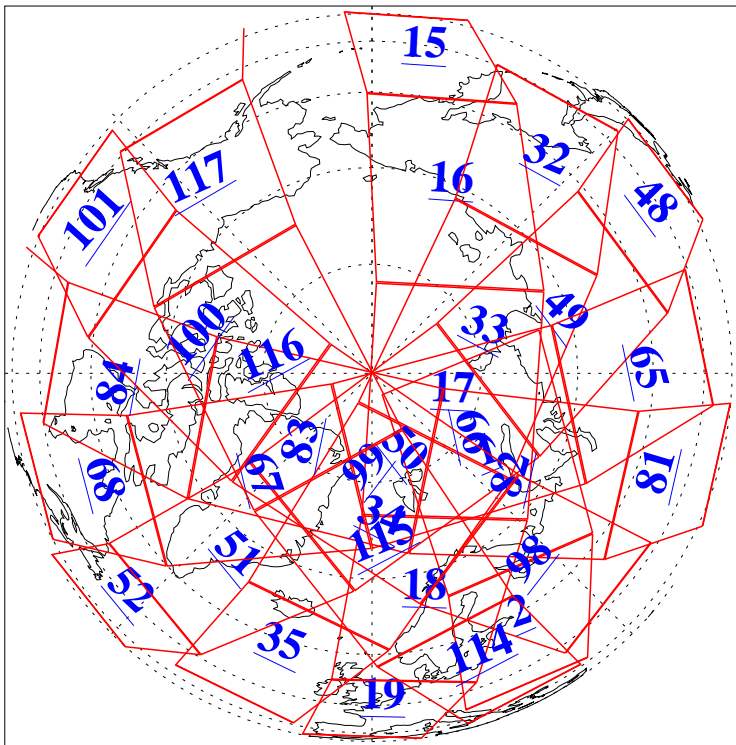

L1B Availability  
AMSU Granules: 240  
HSB Granules: 0  
AIRS Granules: 240

4 Jan 2004  
DoY 4  
Aqua Day 610  
Granules: 1 to 120

Granules: 121 to 240

Legend: AMSU Available, HSB Available, AIRS Available

L1B Availability  
AMSU Granules: 240  
HSB Granules: 0  
AIRS Granules: 240

4 Jan 2004  
DoY 4  
Aqua Day 610

Ascending Granules

Descending Granules

Legend: AMSU Available, HSB Available, AIRS Available

L1B Availability  
 AMSU Granules: 240  
 HSB Granules: 0  
 AIRS Granules: 240

4 Jan 2004  
 DoY 4  
 Aqua Day 610

Northern Hemisphere Granules

Southern Hemisphere Granules

Legend: AMSU Available, HSB Available, AIRS Available