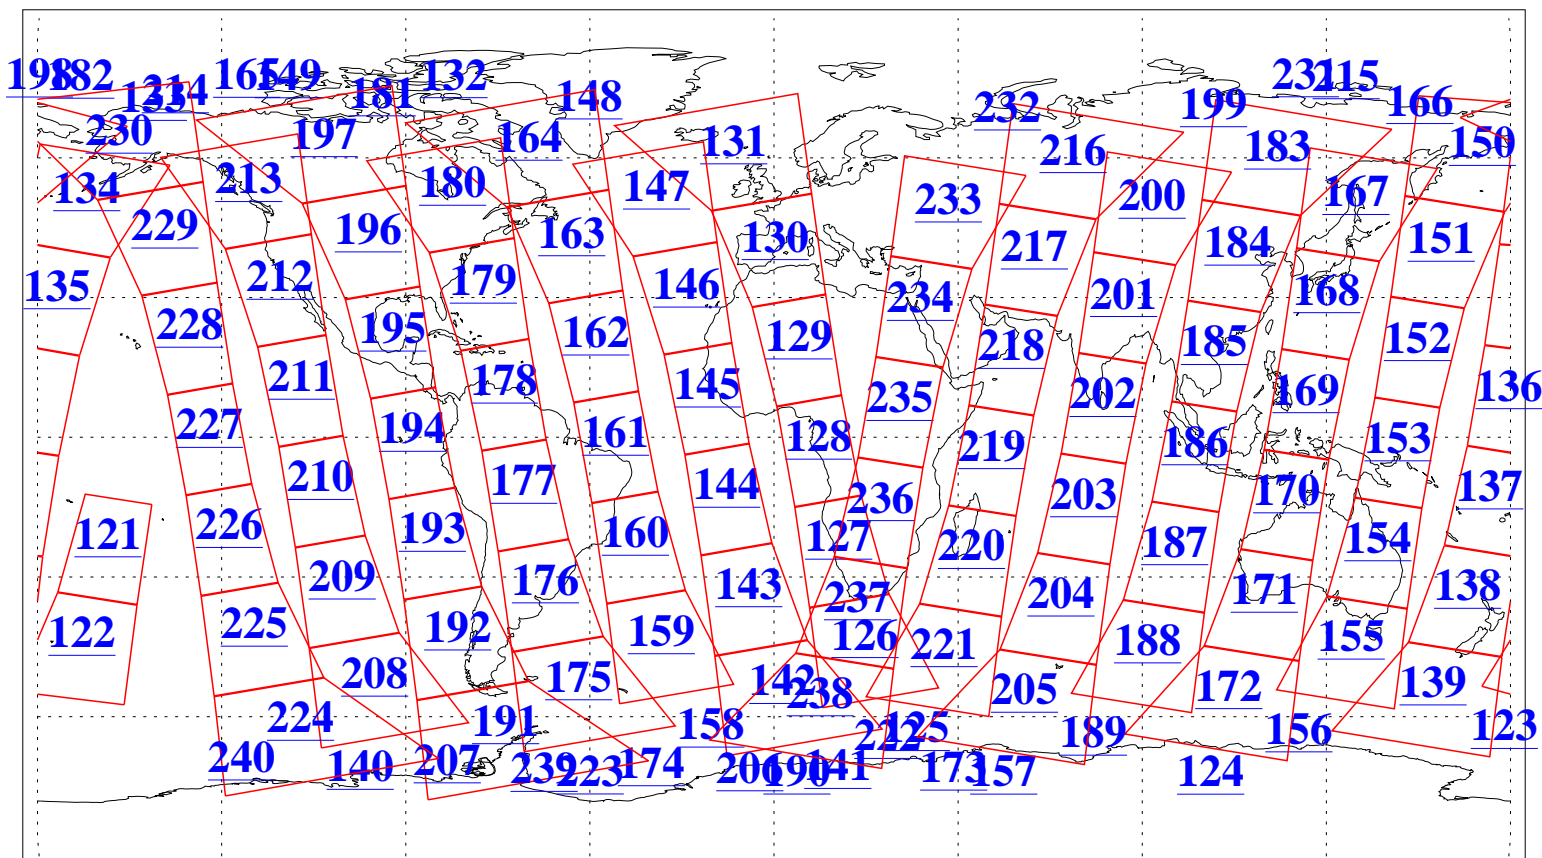

L1B Availability  
AMSU Granules: 240  
HSB Granules: 0  
AIRS Granules: 240

4 Jan 2004  
DoY 4  
Aqua Day 610  
Granules: 1 to 120

Granules: 121 to 240

Legend: AMSU Available, HSB Available, AIRS Available

L1B Availability  
AMSU Granules: 240  
HSB Granules: 0  
AIRS Granules: 240

4 Jan 2004  
DoY 4  
Aqua Day 610

Ascending Granules

Descending Granules

Legend: AMSU Available, HSB Available, AIRS Available

L1B Availability  
 AMSU Granules: 240  
 HSB Granules: 0  
 AIRS Granules: 240

4 Jan 2004  
 DoY 4  
 Aqua Day 610

Northern Hemisphere Granules

Southern Hemisphere Granules

Legend: AMSU Available, HSB Available, AIRS Available