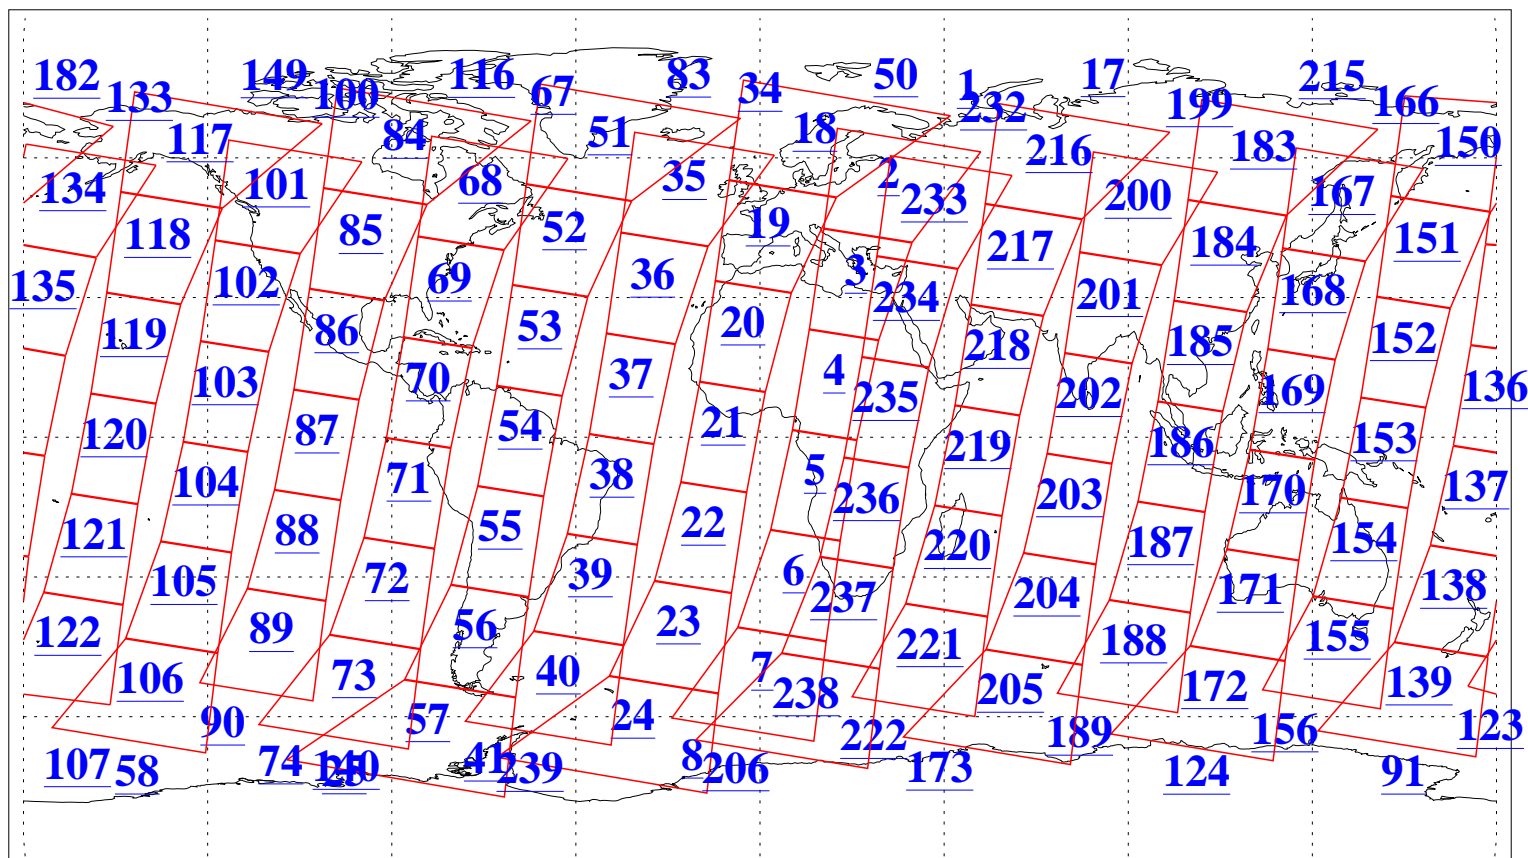

L1B Availability  
AMSU Granules: 240  
HSB Granules: 0  
AIRS Granules: 240

4 Jan 2004  
DoY 4  
Aqua Day 610  
Granules: 1 to 120

Granules: 121 to 240

Legend: AMSU Available, HSB Available, AIRS Available

L1B Availability  
AMSU Granules: 240  
HSB Granules: 0  
AIRS Granules: 240

4 Jan 2004  
DoY 4  
Aqua Day 610

Ascending Granules

Descending Granules

Legend: AMSU Available, HSB Available, AIRS Available

L1B Availability  
 AMSU Granules: 240  
 HSB Granules: 0  
 AIRS Granules: 240

4 Jan 2004  
 DoY 4  
 Aqua Day 610

Northern Hemisphere Granules

Southern Hemisphere Granules

Legend: AMSU Available, HSB Available, AIRS Available