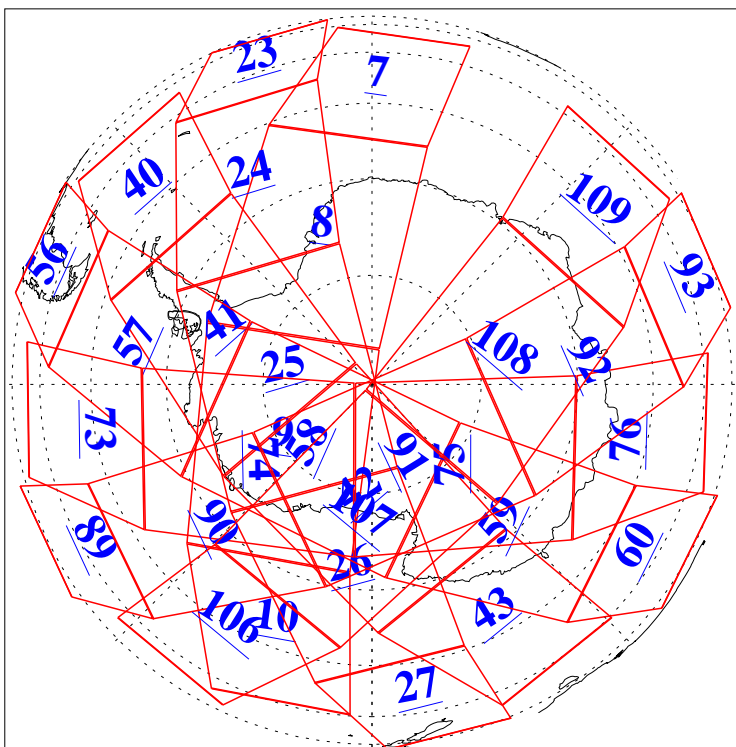

L1B Availability  
AMSU Granules: 240  
HSB Granules: 0  
AIRS Granules: 240

4 Jan 2004  
DoY 4  
Aqua Day 610  
Granules: 1 to 120

Granules: 121 to 240

Legend: AMSU Available, HSB Available, AIRS Available

L1B Availability  
AMSU Granules: 240  
HSB Granules: 0  
AIRS Granules: 240

4 Jan 2004  
DoY 4  
Aqua Day 610

Ascending Granules

Descending Granules

Legend: AMSU Available, HSB Available, AIRS Available

L1B Availability  
 AMSU Granules: 240  
 HSB Granules: 0  
 AIRS Granules: 240

4 Jan 2004  
 DoY 4  
 Aqua Day 610

Northern Hemisphere Granules

Southern Hemisphere Granules

Legend: AMSU Available, HSB Available, AIRS Available