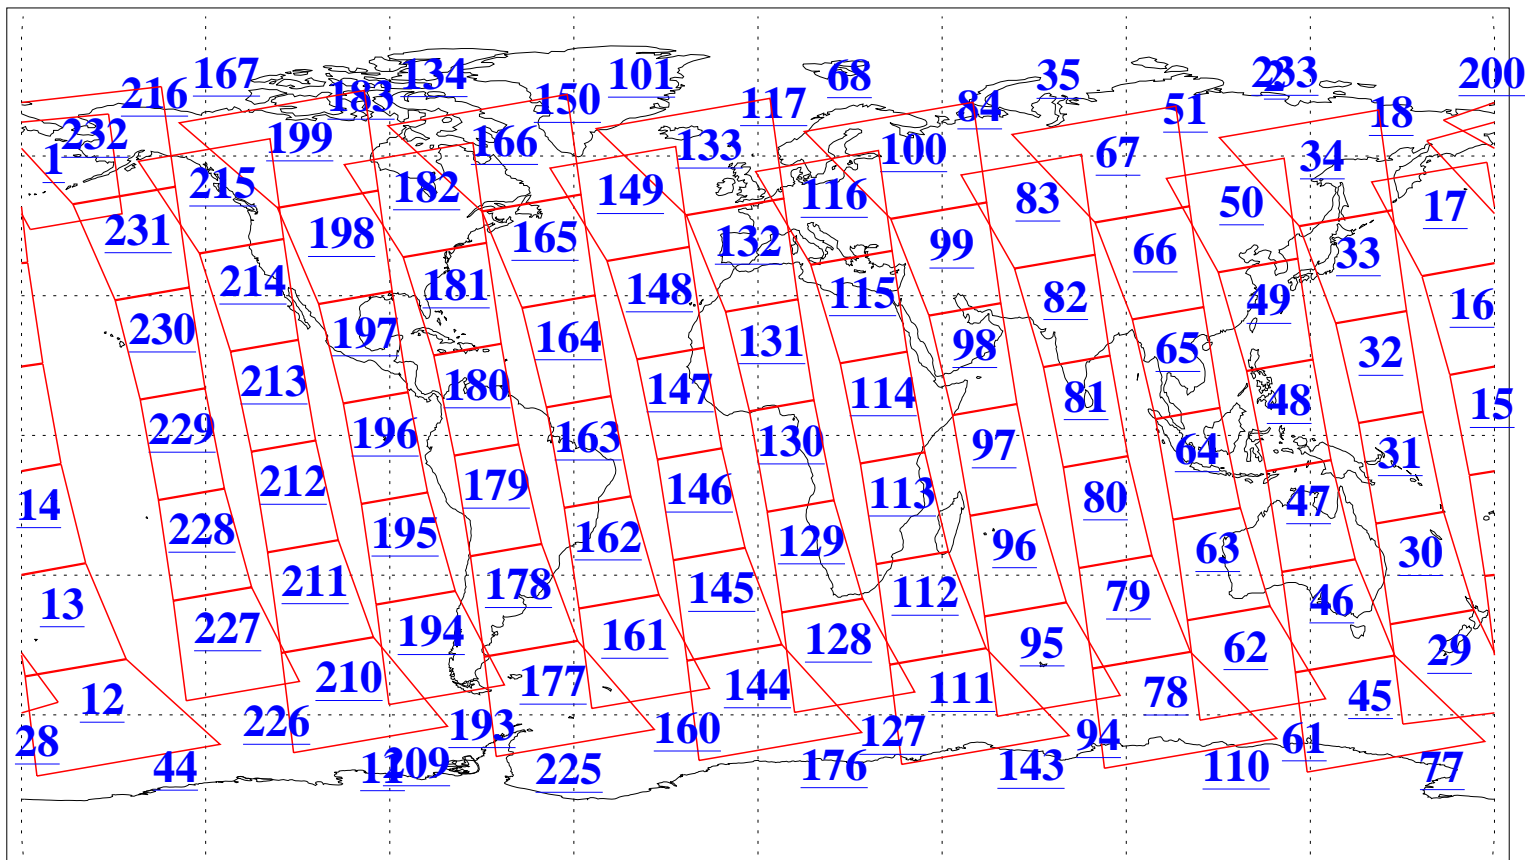

L1B Availability
AMSU Granules: 240
HSB Granules: 0
AIRS Granules: 237

2 Jan 2004
DoY 2
Aqua Day 608
Granules: 1 to 120

Granules: 121 to 240

Legend: AMSU Available, HSB Available, AIRS Available

L1B Availability
AMSU Granules: 240
HSB Granules: 0
AIRS Granules: 237

2 Jan 2004
DoY 2
Aqua Day 608

Ascending Granules

Descending Granules

Legend: AMSU Available, HSB Available, AIRS Available

L1B Availability
 AMSU Granules: 240
 HSB Granules: 0
 AIRS Granules: 237

2 Jan 2004
 DoY 2
 Aqua Day 608

Northern Hemisphere Granules

Southern Hemisphere Granules

Legend: AMSU Available, HSB Available, AIRS Available