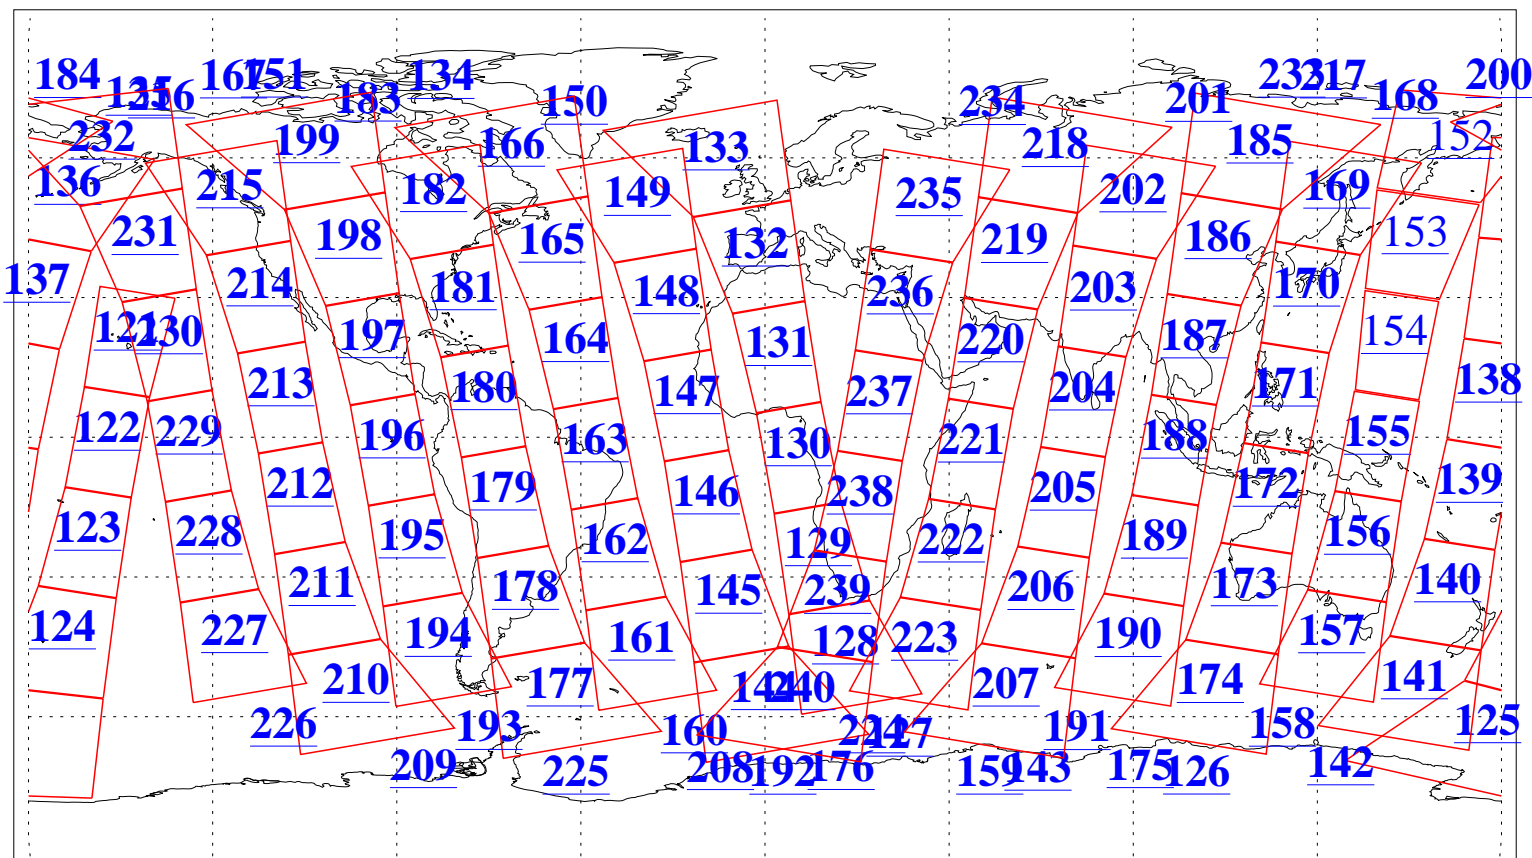

L1B Availability
AMSU Granules: 240
HSB Granules: 0
AIRS Granules: 237

2 Jan 2004
DoY 2
Aqua Day 608
Granules: 1 to 120

Granules: 121 to 240

Legend: AMSU Available, HSB Available, AIRS Available

L1B Availability
AMSU Granules: 240
HSB Granules: 0
AIRS Granules: 237

2 Jan 2004
DoY 2
Aqua Day 608

Ascending Granules

Descending Granules

Legend: AMSU Available, HSB Available, AIRS Available

L1B Availability
 AMSU Granules: 240
 HSB Granules: 0
 AIRS Granules: 237

2 Jan 2004
 DoY 2
 Aqua Day 608