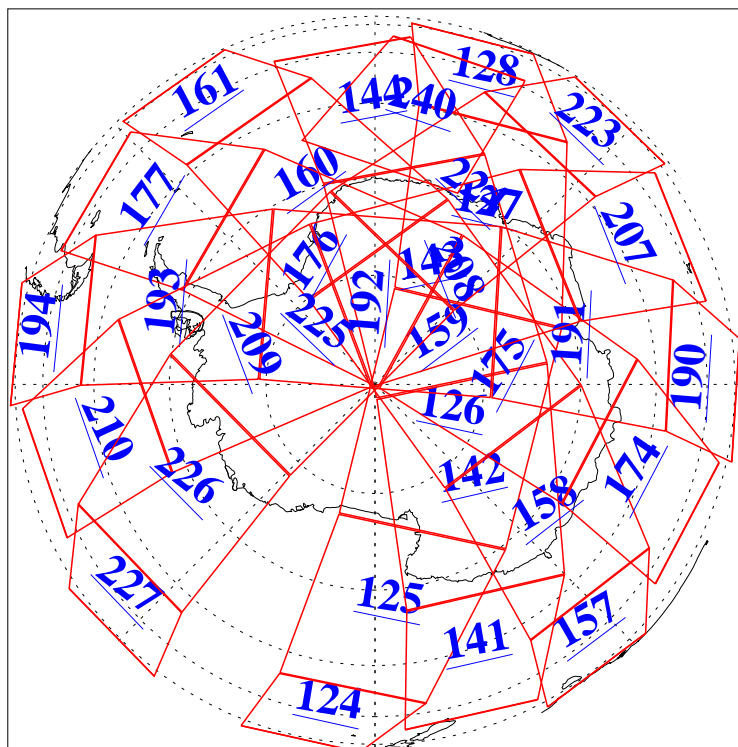

L1B Availability
AMSU Granules: 240
HSB Granules: 0
AIRS Granules: 237

2 Jan 2004
DoY 2
Aqua Day 608
Granules: 1 to 120

Granules: 121 to 240

Legend: AMSU Available, HSB Available, AIRS Available

L1B Availability
AMSU Granules: 240
HSB Granules: 0
AIRS Granules: 237

2 Jan 2004
DoY 2
Aqua Day 608

Ascending Granules

Descending Granules

Legend: AMSU Available, HSB Available, AIRS Available

L1B Availability
 AMSU Granules: 240
 HSB Granules: 0
 AIRS Granules: 237

2 Jan 2004
 DoY 2
 Aqua Day 608

Northern Hemisphere Granules

Southern Hemisphere Granules

Legend: AMSU Available, HSB Available, AIRS Available