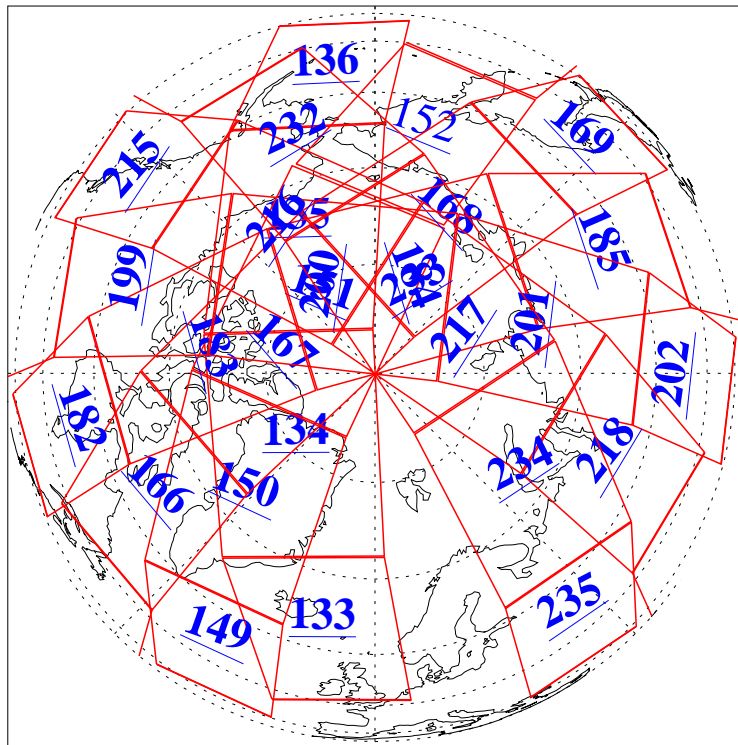

L1B Availability
AMSU Granules: 240
HSB Granules: 0
AIRS Granules: 237

2 Jan 2004
DoY 2
Aqua Day 608
Granules: 1 to 120

Granules: 121 to 240

Legend: AMSU Available, HSB Available, AIRS Available

L1B Availability
AMSU Granules: 240
HSB Granules: 0
AIRS Granules: 237

2 Jan 2004
DoY 2
Aqua Day 608

Ascending Granules

Descending Granules

Legend: AMSU Available, HSB Available, AIRS Available

L1B Availability
 AMSU Granules: 240
 HSB Granules: 0
 AIRS Granules: 237

2 Jan 2004
 DoY 2
 Aqua Day 608

Northern Hemisphere Granules

Southern Hemisphere Granules

Legend: AMSU Available, HSB Available, AIRS Available