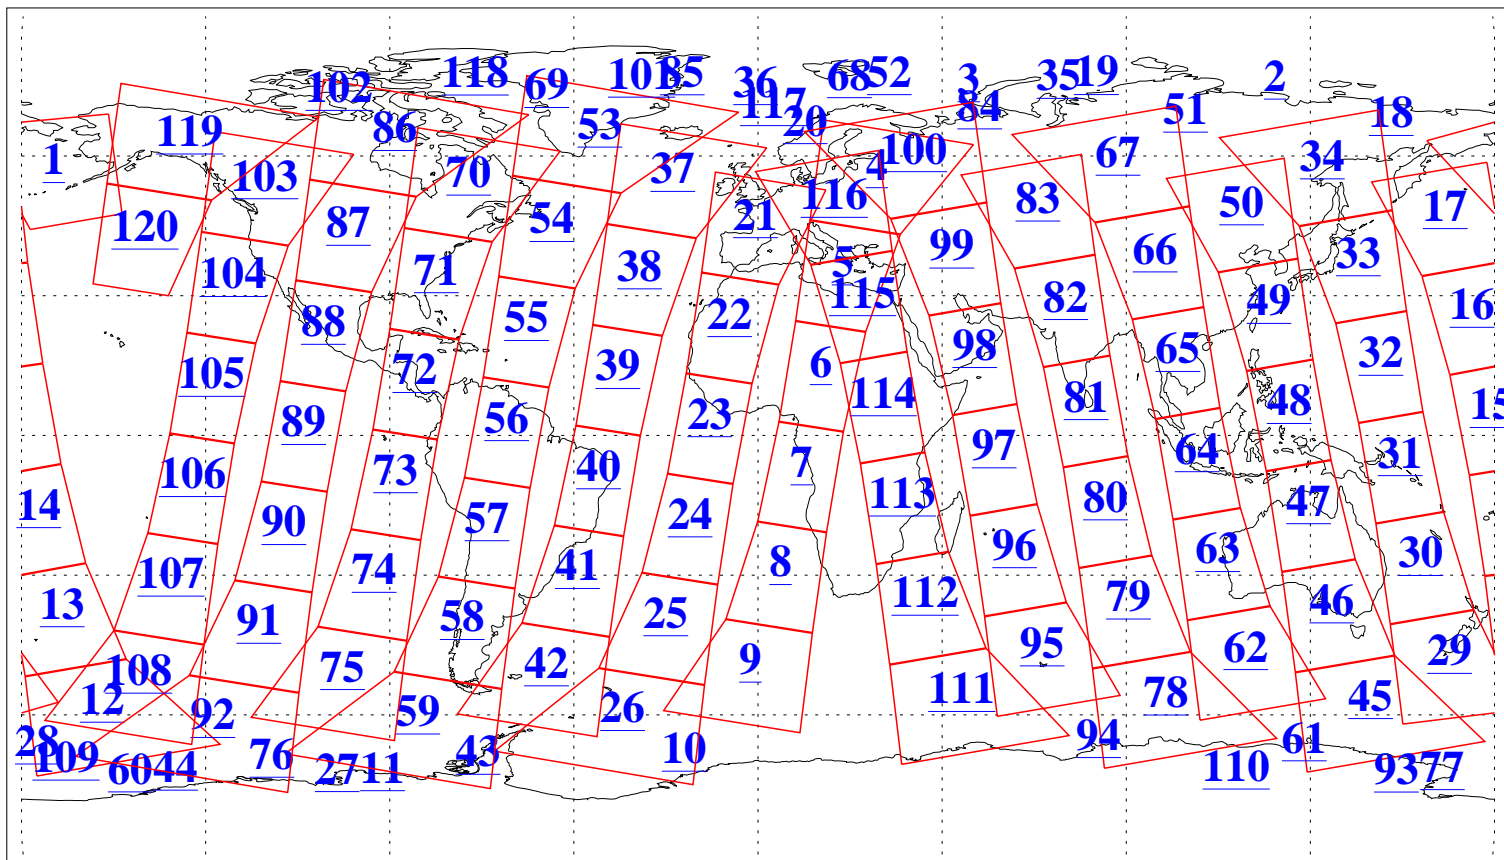

L1B Availability
AMSU Granules: 240
HSB Granules: 0
AIRS Granules: 237

2 Jan 2004
DoY 2
Aqua Day 608
Granules: 1 to 120

Granules: 121 to 240

Legend: AMSU Available, HSB Available, AIRS Available

L1B Availability
AMSU Granules: 240
HSB Granules: 0
AIRS Granules: 237

2 Jan 2004
DoY 2
Aqua Day 608

Ascending Granules

Descending Granules

Legend: AMSU Available, HSB Available, AIRS Available

L1B Availability
 AMSU Granules: 240
 HSB Granules: 0
 AIRS Granules: 237

2 Jan 2004
 DoY 2
 Aqua Day 608

Northern Hemisphere Granules

Southern Hemisphere Granules

Legend: AMSU Available, HSB Available, AIRS Available