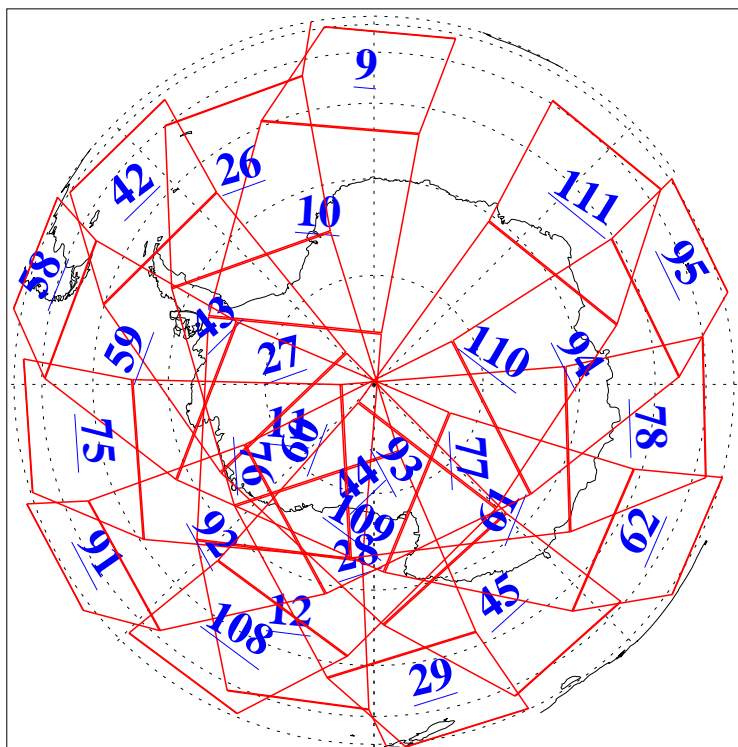

L1B Availability
AMSU Granules: 240
HSB Granules: 0
AIRS Granules: 237

2 Jan 2004
DoY 2
Aqua Day 608
Granules: 1 to 120

Granules: 121 to 240

Legend: AMSU Available, HSB Available, AIRS Available

L1B Availability
AMSU Granules: 240
HSB Granules: 0
AIRS Granules: 237

2 Jan 2004
DoY 2
Aqua Day 608

Ascending Granules

Descending Granules

Legend: AMSU Available, HSB Available, AIRS Available

L1B Availability
 AMSU Granules: 240
 HSB Granules: 0
 AIRS Granules: 237

2 Jan 2004
 DoY 2
 Aqua Day 608

Northern Hemisphere Granules

Southern Hemisphere Granules

Legend: AMSU Available, HSB Available, AIRS Available