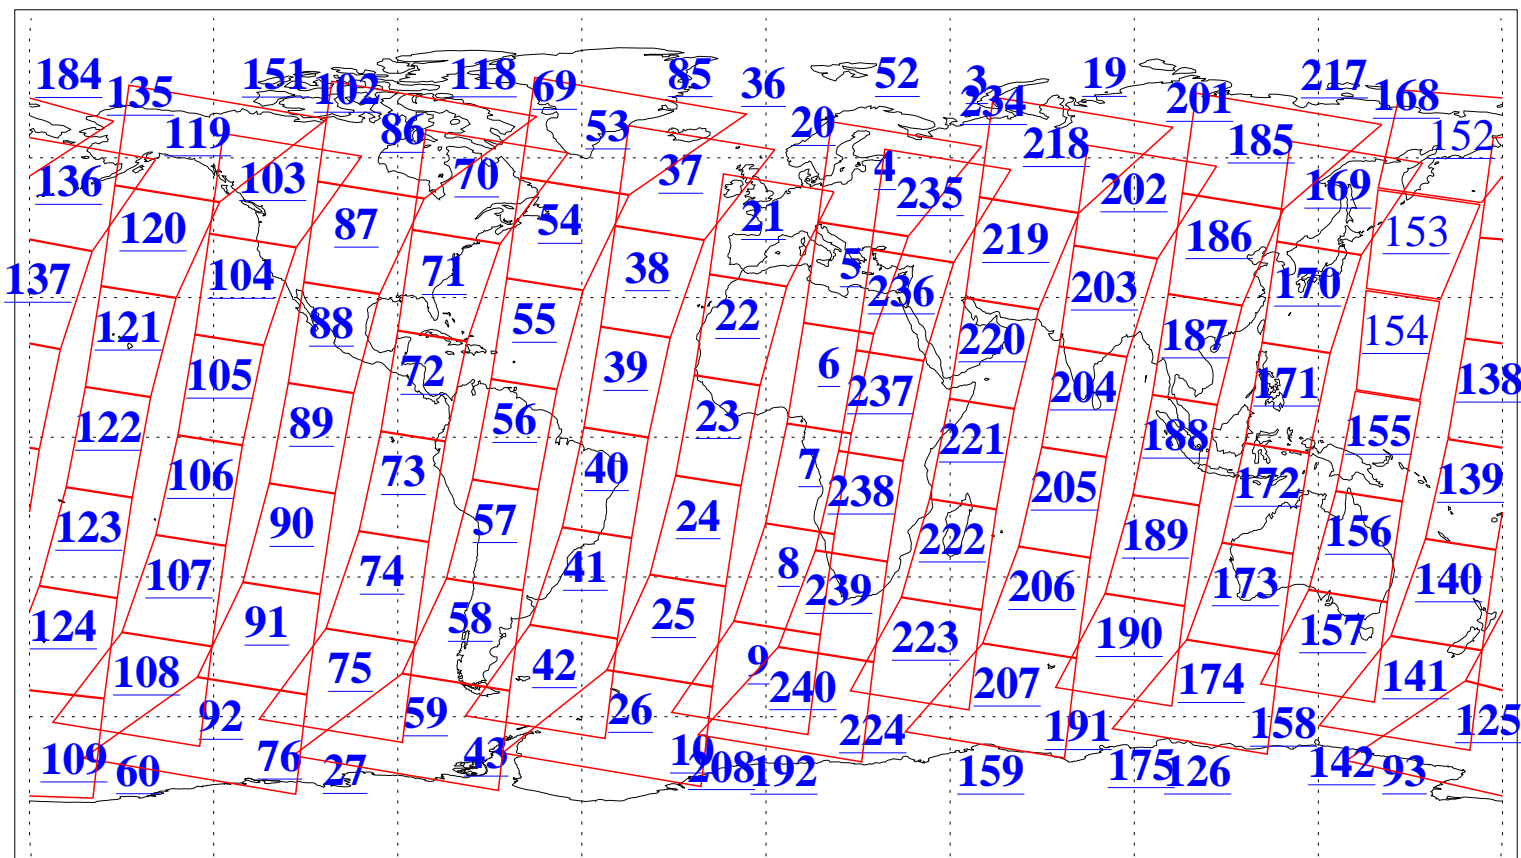

L1B Availability
AMSU Granules: 240
HSB Granules: 0
AIRS Granules: 237

2 Jan 2004
DoY 2
Aqua Day 608
Granules: 1 to 120

Granules: 121 to 240

Legend: AMSU Available, HSB Available, AIRS Available

L1B Availability
AMSU Granules: 240
HSB Granules: 0
AIRS Granules: 237

2 Jan 2004
DoY 2
Aqua Day 608

Ascending Granules

Descending Granules

Legend: AMSU Available, HSB Available, AIRS Available

L1B Availability
 AMSU Granules: 240
 HSB Granules: 0
 AIRS Granules: 237

2 Jan 2004
 DoY 2
 Aqua Day 608

Northern Hemisphere Granules

Southern Hemisphere Granules

Legend: AMSU Available, HSB Available, AIRS Available