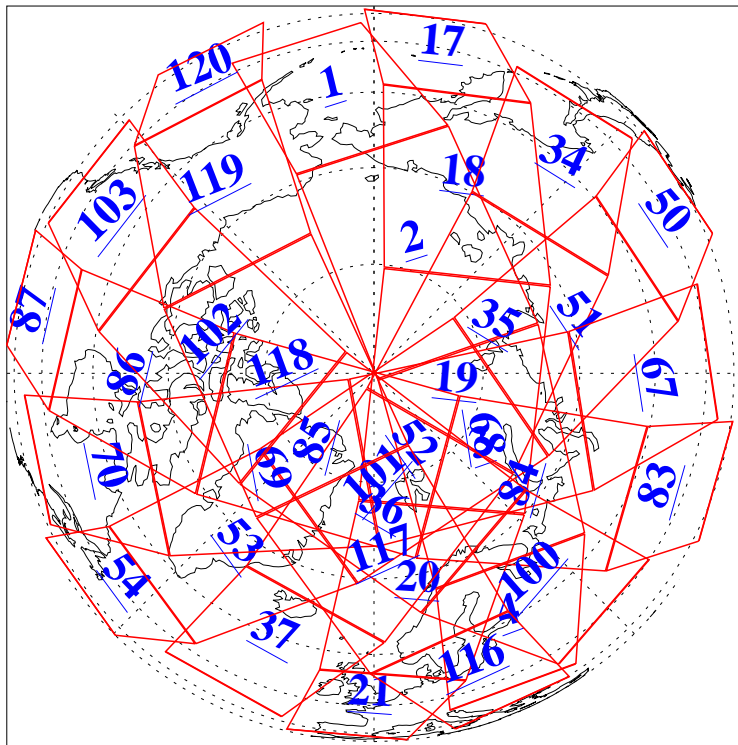

L1B Availability
AMSU Granules: 240
HSB Granules: 0
AIRS Granules: 237

2 Jan 2004
DoY 2
Aqua Day 608
Granules: 1 to 120

Granules: 121 to 240

Legend: AMSU Available, HSB Available, AIRS Available

L1B Availability
AMSU Granules: 240
HSB Granules: 0
AIRS Granules: 237

2 Jan 2004
DoY 2
Aqua Day 608

Ascending Granules

Descending Granules

Legend: AMSU Available, HSB Available, AIRS Available

L1B Availability
 AMSU Granules: 240
 HSB Granules: 0
 AIRS Granules: 237

2 Jan 2004
 DoY 2
 Aqua Day 608

Northern Hemisphere Granules

Southern Hemisphere Granules

Legend: AMSU Available, HSB Available, AIRS Available