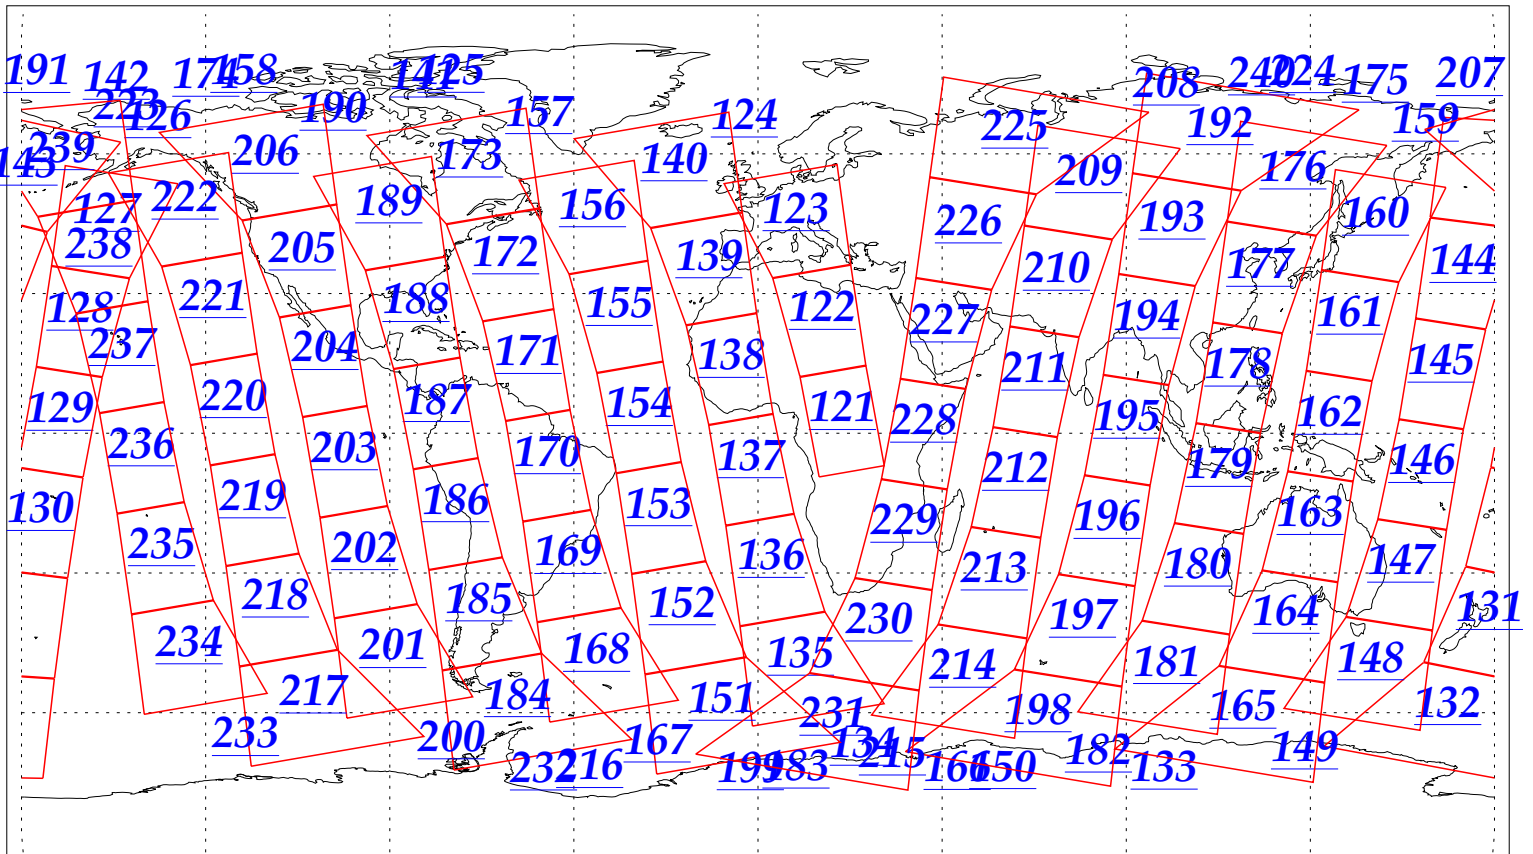

L1B Availability
AMSU Granules: 240
HSB Granules: 240
AIRS Granules: 240

31 Dec 2002
DoY 365
Aqua Day 241
Granules: 1 to 120

Granules: 121 to 240

Legend: AMSU Available, HSB Available, AIRS Available

L1B Availability
AMSU Granules: 240
HSB Granules: 240
AIRS Granules: 240

31 Dec 2002
DoY 365
Aqua Day 241

Ascending Granules

Descending Granules

Legend: AMSU Available, HSB Available, AIRS Available

L1B Availability
 AMSU Granules: 240
 HSB Granules: 240
 AIRS Granules: 240

31 Dec 2002
 DoY 365
 Aqua Day 241

Northern Hemisphere Granules

Southern Hemisphere Granules

Legend: AMSU Available, HSB Available, AIRS Available