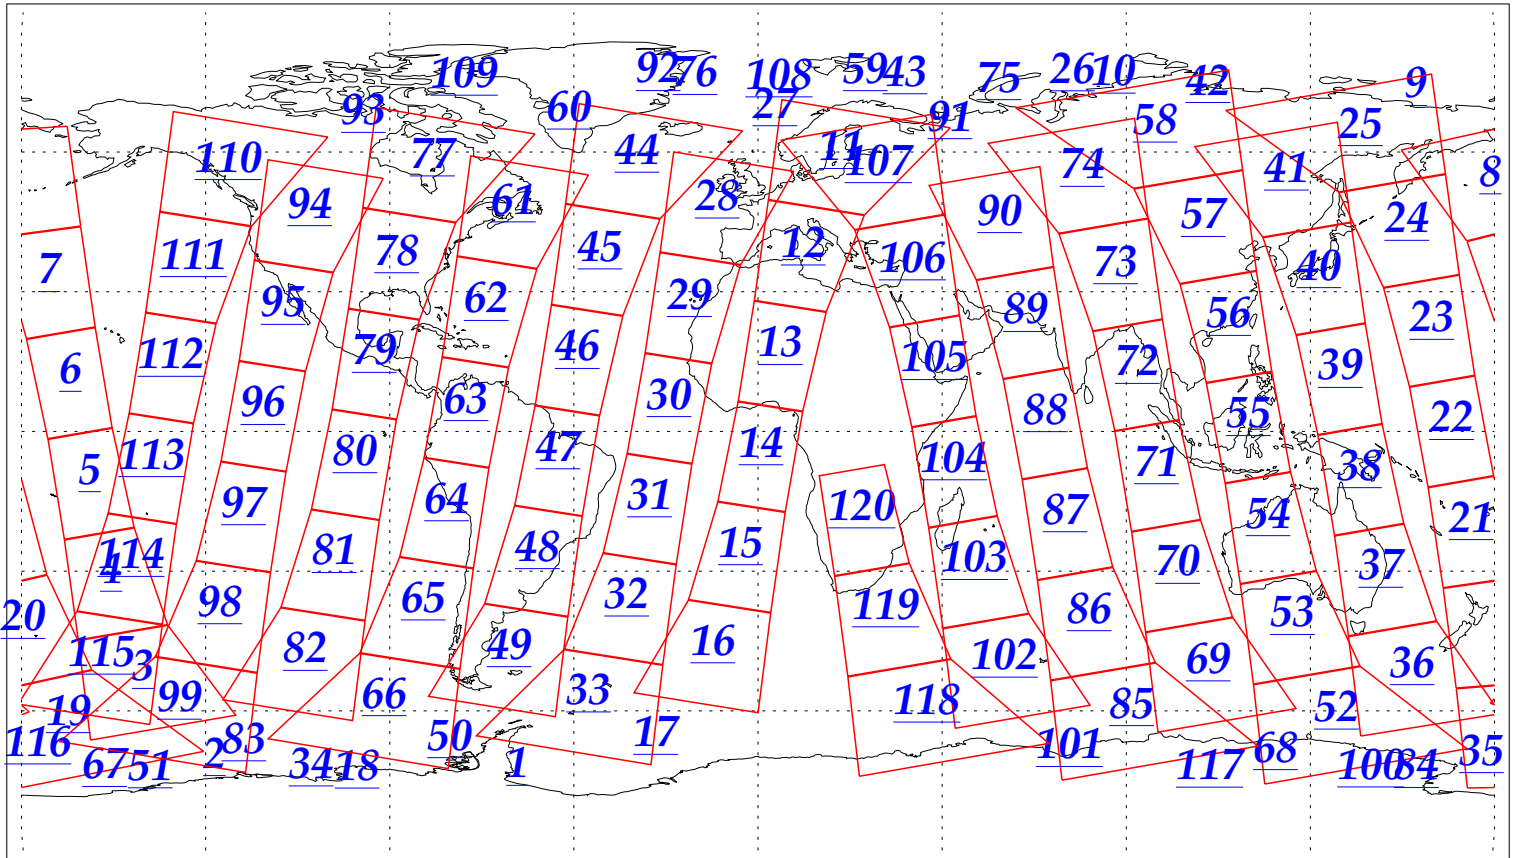

L1B Availability
AMSU Granules: 240
HSB Granules: 240
AIRS Granules: 240

31 Dec 2002
DoY 365
Aqua Day 241
Granules: 1 to 120

Granules: 121 to 240

Legend: AMSU Available, HSB Available, AIRS Available

L1B Availability
AMSU Granules: 240
HSB Granules: 240
AIRS Granules: 240

31 Dec 2002
DoY 365
Aqua Day 241

Ascending Granules

Descending Granules

Legend: AMSU Available, HSB Available, AIRS Available

L1B Availability
 AMSU Granules: 240
 HSB Granules: 240
 AIRS Granules: 240

31 Dec 2002
 DoY 365
 Aqua Day 241

Northern Hemisphere Granules

Southern Hemisphere Granules

Legend: AMSU Available, HSB Available, AIRS Available