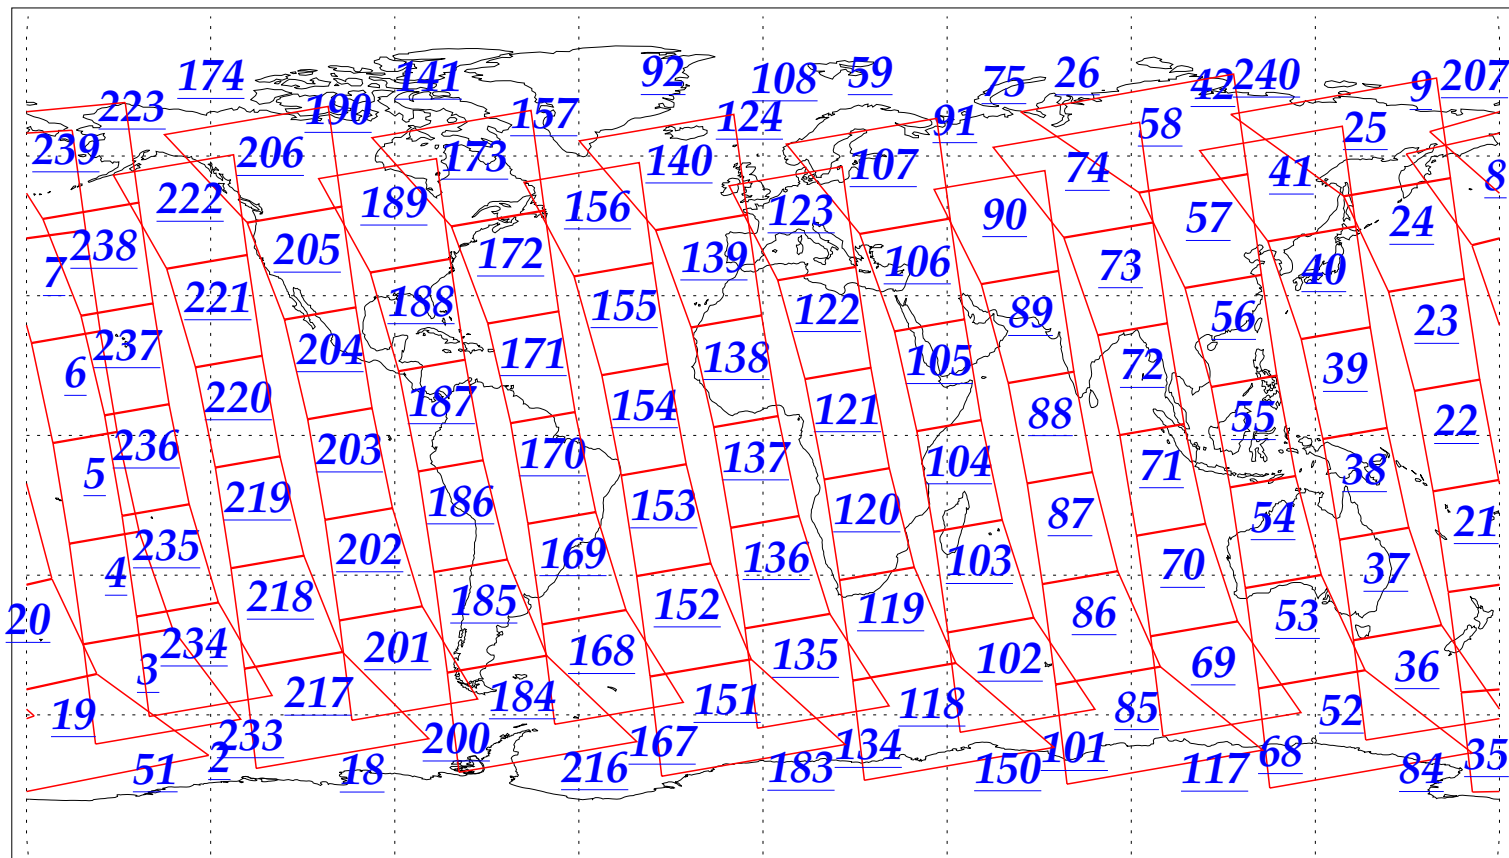

L1B Availability
AMSU Granules: 240
HSB Granules: 240
AIRS Granules: 240

31 Dec 2002
DoY 365
Aqua Day 241
Granules: 1 to 120

Granules: 121 to 240

Legend: AMSU Available, HSB Available, AIRS Available

L1B Availability
AMSU Granules: 240
HSB Granules: 240
AIRS Granules: 240

31 Dec 2002
DoY 365
Aqua Day 241

Ascending Granules

Descending Granules

Legend: AMSU Available, HSB Available, AIRS Available

L1B Availability
 AMSU Granules: 240
 HSB Granules: 240
 AIRS Granules: 240

31 Dec 2002
 DoY 365
 Aqua Day 241

Northern Hemisphere Granules

Southern Hemisphere Granules

Legend: AMSU Available, HSB Available, AIRS Available