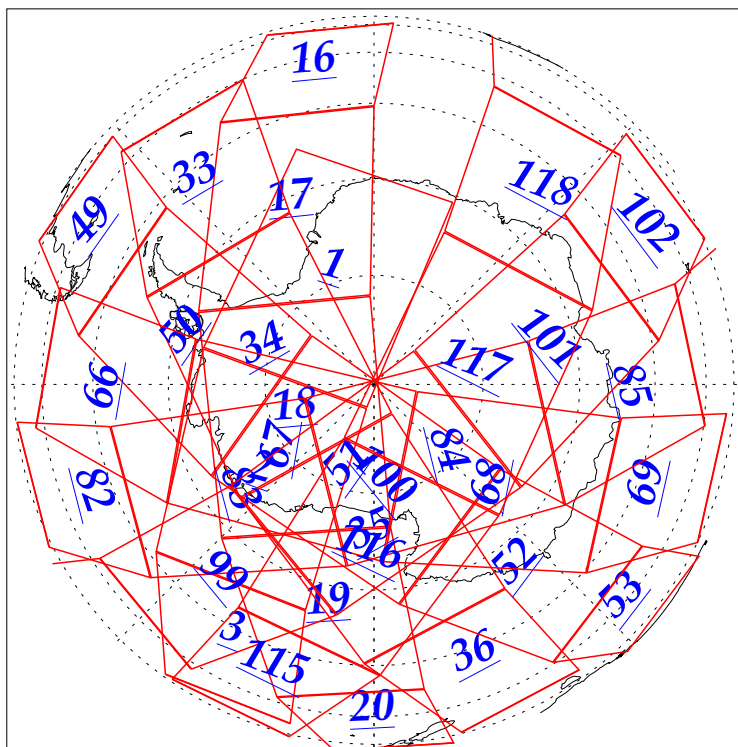

L1B Availability
AMSU Granules: 240
HSB Granules: 240
AIRS Granules: 240

31 Dec 2002
DoY 365
Aqua Day 241
Granules: 1 to 120

Granules: 121 to 240

Legend: AMSU Available, HSB Available, AIRS Available

L1B Availability
AMSU Granules: 240
HSB Granules: 240
AIRS Granules: 240

31 Dec 2002
DoY 365
Aqua Day 241

Ascending Granules

Descending Granules

Legend: AMSU Available, HSB Available, AIRS Available

L1B Availability
 AMSU Granules: 240
 HSB Granules: 240
 AIRS Granules: 240

31 Dec 2002
 DoY 365
 Aqua Day 241

Northern Hemisphere Granules

Southern Hemisphere Granules

Legend: AMSU Available, HSB Available, AIRS Available