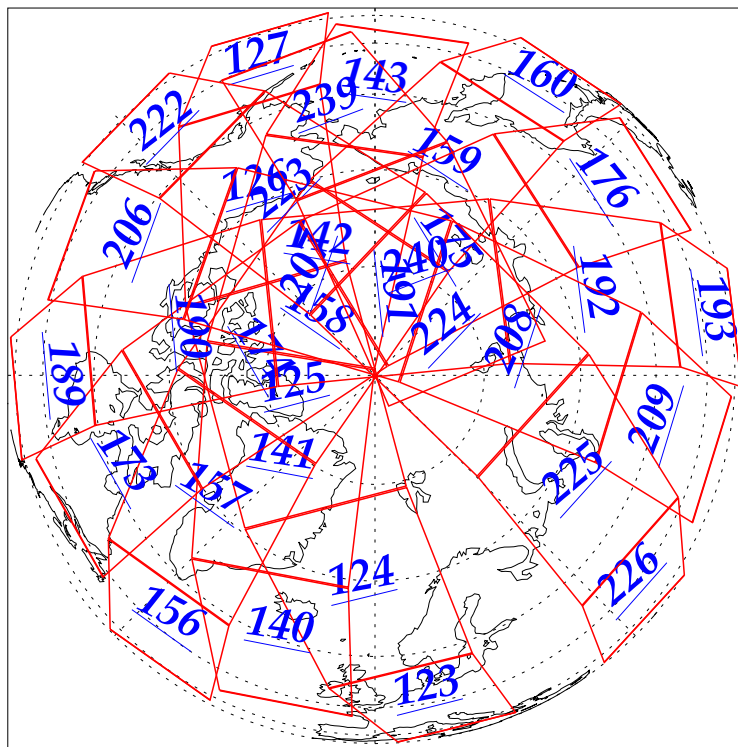

L1B Availability
AMSU Granules: 240
HSB Granules: 240
AIRS Granules: 240

31 Dec 2002
DoY 365
Aqua Day 241
Granules: 1 to 120

Granules: 121 to 240

Legend: AMSU Available, HSB Available, AIRS Available

L1B Availability
AMSU Granules: 240
HSB Granules: 240
AIRS Granules: 240

31 Dec 2002
DoY 365
Aqua Day 241

Ascending Granules

Descending Granules

Legend: AMSU Available, HSB Available, AIRS Available

L1B Availability
 AMSU Granules: 240
 HSB Granules: 240
 AIRS Granules: 240

31 Dec 2002
 DoY 365
 Aqua Day 241

Northern Hemisphere Granules

Southern Hemisphere Granules

Legend: AMSU Available, HSB Available, AIRS Available