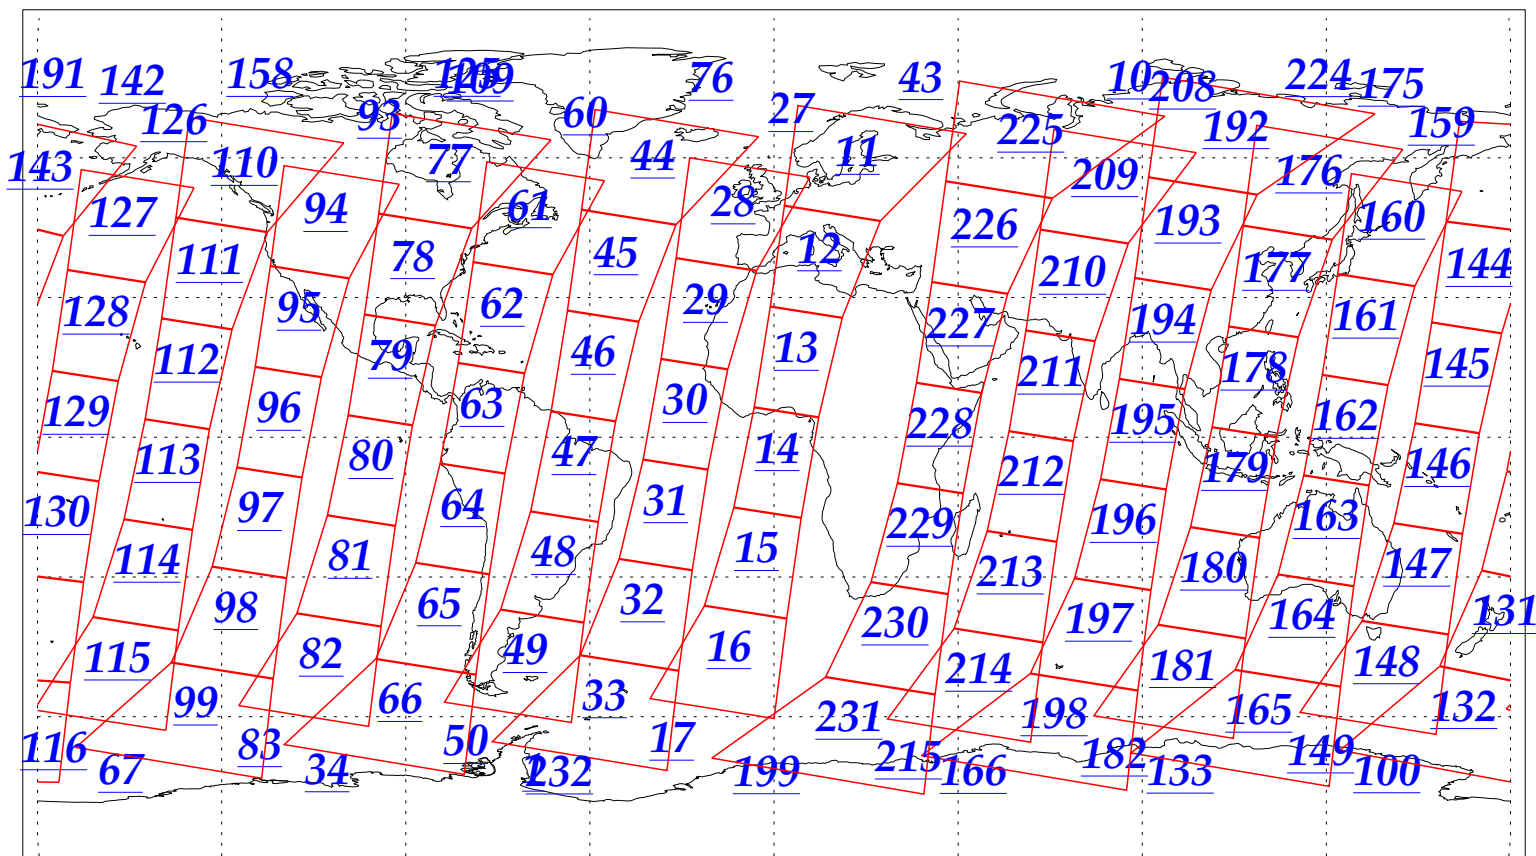

L1B Availability
AMSU Granules: 240
HSB Granules: 240
AIRS Granules: 240

31 Dec 2002
DoY 365
Aqua Day 241
Granules: 1 to 120

Granules: 121 to 240

Legend: AMSU Available, HSB Available, AIRS Available

L1B Availability
AMSU Granules: 240
HSB Granules: 240
AIRS Granules: 240

31 Dec 2002
DoY 365
Aqua Day 241

Ascending Granules

Descending Granules

Legend: AMSU Available, HSB Available, AIRS Available

L1B Availability
 AMSU Granules: 240
 HSB Granules: 240
 AIRS Granules: 240

31 Dec 2002
 DoY 365
 Aqua Day 241

Northern Hemisphere Granules

Southern Hemisphere Granules

Legend: AMSU Available, HSB Available, AIRS Available