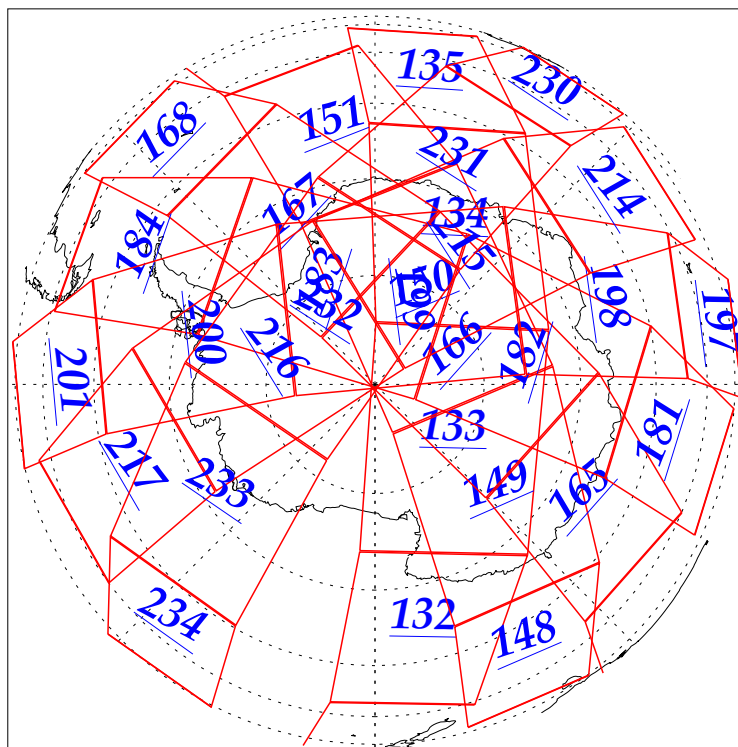

L1B Availability
AMSU Granules: 240
HSB Granules: 240
AIRS Granules: 240

31 Dec 2002
DoY 365
Aqua Day 241
Granules: 1 to 120

Granules: 121 to 240

Legend: AMSU Available, HSB Available, AIRS Available

L1B Availability
AMSU Granules: 240
HSB Granules: 240
AIRS Granules: 240

31 Dec 2002
DoY 365
Aqua Day 241

Ascending Granules

Descending Granules

Legend: AMSU Available, HSB Available, AIRS Available

L1B Availability
 AMSU Granules: 240
 HSB Granules: 240
 AIRS Granules: 240

31 Dec 2002
 DoY 365
 Aqua Day 241

Northern Hemisphere Granules

Southern Hemisphere Granules

Legend: AMSU Available, HSB Available, AIRS Available