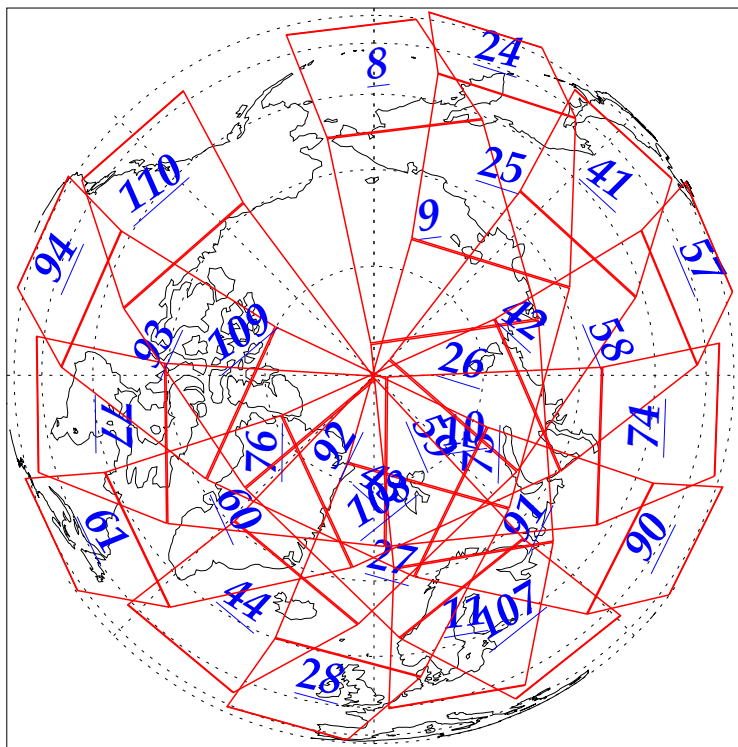

L1B Availability
AMSU Granules: 240
HSB Granules: 240
AIRS Granules: 240

31 Dec 2002
DoY 365
Aqua Day 241
Granules: 1 to 120

Granules: 121 to 240

Legend: AMSU Available, HSB Available, AIRS Available

L1B Availability
AMSU Granules: 240
HSB Granules: 240
AIRS Granules: 240

31 Dec 2002
DoY 365
Aqua Day 241

Ascending Granules

Descending Granules

Legend: AMSU Available, HSB Available, AIRS Available

L1B Availability
 AMSU Granules: 240
 HSB Granules: 240
 AIRS Granules: 240

31 Dec 2002
 DoY 365
 Aqua Day 241

Northern Hemisphere Granules

Southern Hemisphere Granules

Legend: AMSU Available, HSB Available, AIRS Available