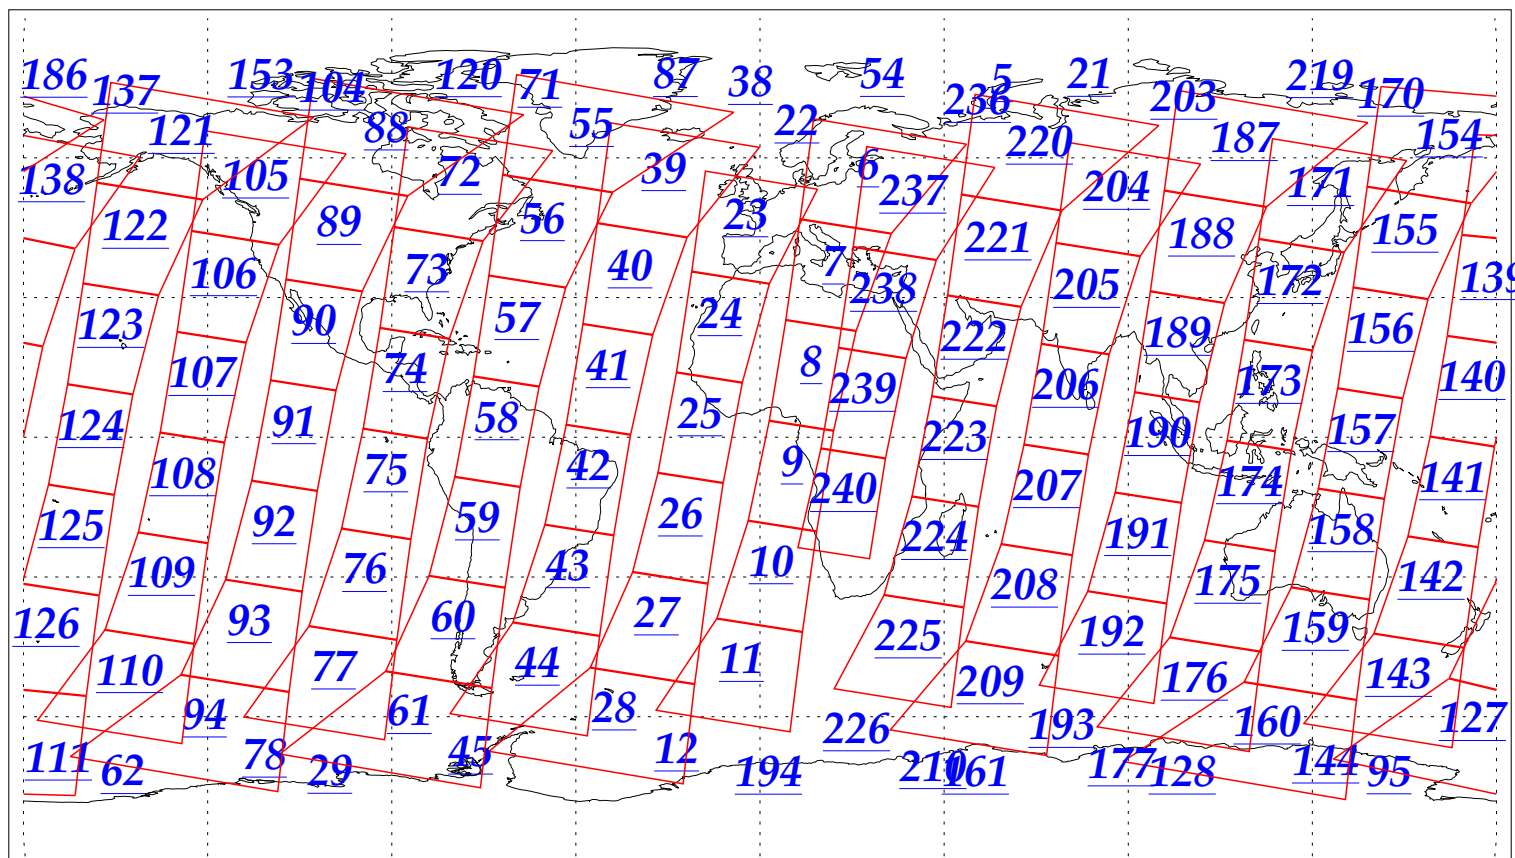

L1B Availability  
AMSU Granules: 240  
HSB Granules: 240  
AIRS Granules: 240

28 Dec 2002  
DoY 362  
Aqua Day 238  
Granules: 1 to 120

Granules: 121 to 240

Legend: AMSU Available, HSB Available, AIRS Available

L1B Availability  
AMSU Granules: 240  
HSB Granules: 240  
AIRS Granules: 240

28 Dec 2002  
DoY 362  
Aqua Day 238

Ascending Granules

Descending Granules

Legend: AMSU Available, HSB Available, AIRS Available

L1B Availability  
 AMSU Granules: 240  
 HSB Granules: 240  
 AIRS Granules: 240

28 Dec 2002  
 DoY 362  
 Aqua Day 238

Northern Hemisphere Granules

Southern Hemisphere Granules

Legend: AMSU Available, HSB Available, AIRS Available