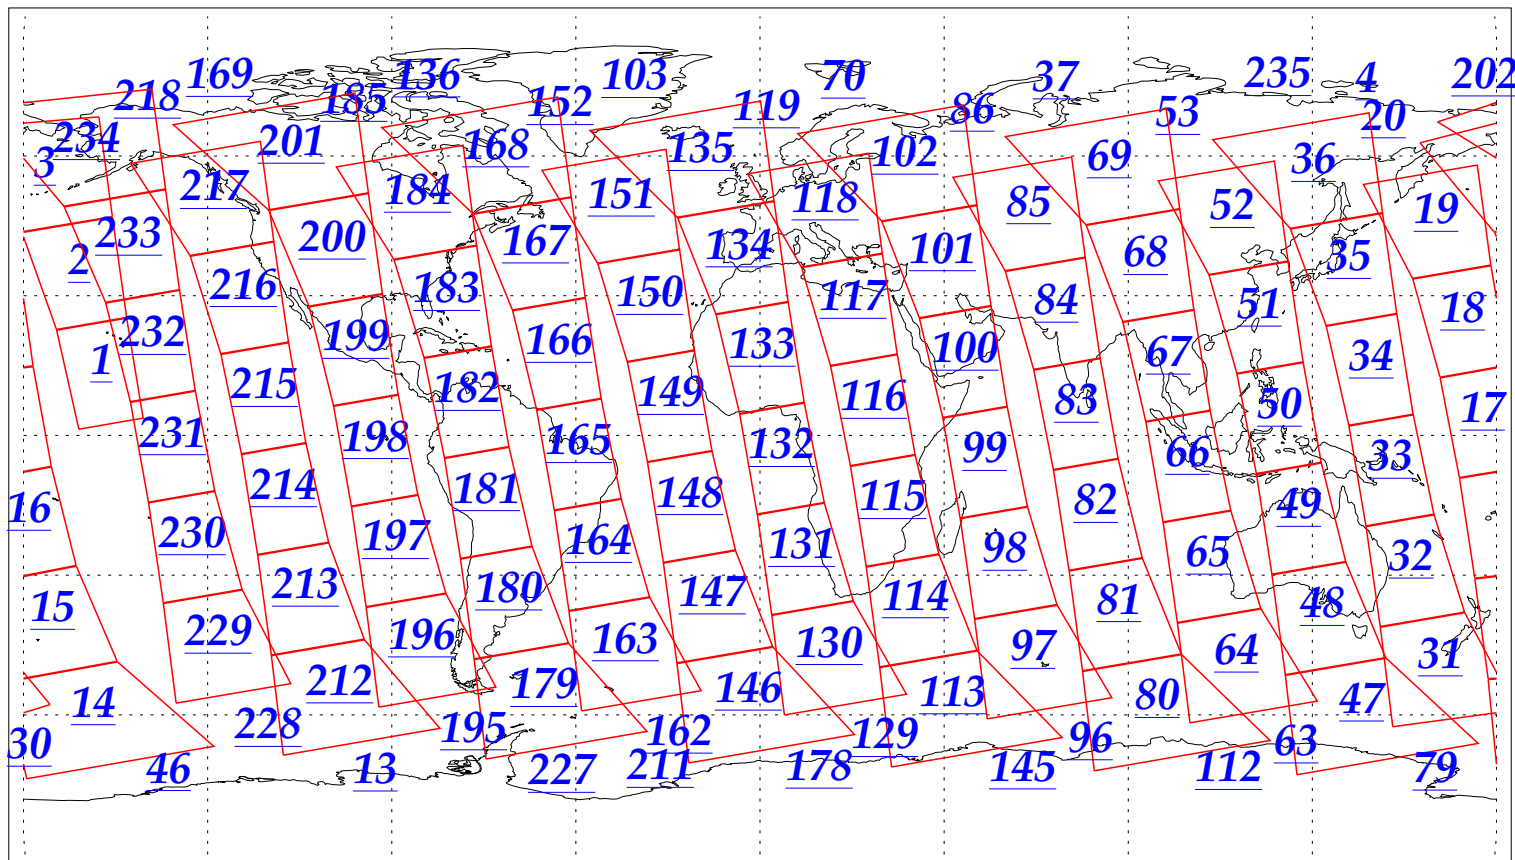

L1B Availability  
AMSU Granules: 240  
HSB Granules: 240  
AIRS Granules: 240

28 Dec 2002  
DoY 362  
Aqua Day 238  
Granules: 1 to 120

Granules: 121 to 240

Legend: AMSU Available, HSB Available, AIRS Available

L1B Availability  
AMSU Granules: 240  
HSB Granules: 240  
AIRS Granules: 240

28 Dec 2002  
DoY 362  
Aqua Day 238

Ascending Granules

Descending Granules

Legend: AMSU Available, HSB Available, AIRS Available

L1B Availability  
 AMSU Granules: 240  
 HSB Granules: 240  
 AIRS Granules: 240

28 Dec 2002  
 DoY 362  
 Aqua Day 238

Northern Hemisphere Granules

Southern Hemisphere Granules

Legend: AMSU Available, HSB Available, AIRS Available