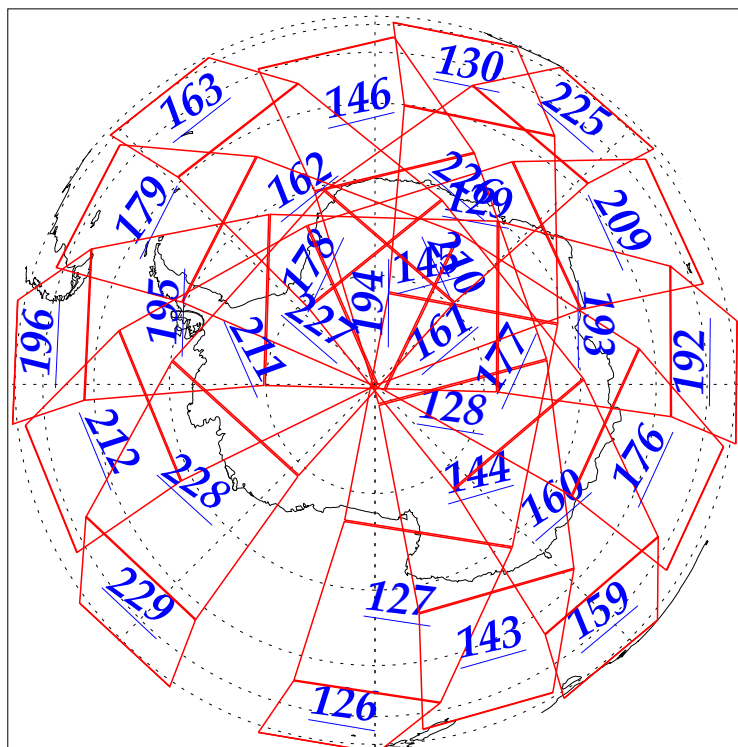

L1B Availability  
AMSU Granules: 240  
HSB Granules: 240  
AIRS Granules: 240

28 Dec 2002  
DoY 362  
Aqua Day 238  
Granules: 1 to 120

Granules: 121 to 240

Legend: AMSU Available, HSB Available, AIRS Available

L1B Availability  
AMSU Granules: 240  
HSB Granules: 240  
AIRS Granules: 240

28 Dec 2002  
DoY 362  
Aqua Day 238

Ascending Granules

Descending Granules

Legend: AMSU Available, HSB Available, AIRS Available

L1B Availability  
 AMSU Granules: 240  
 HSB Granules: 240  
 AIRS Granules: 240

28 Dec 2002  
 DoY 362  
 Aqua Day 238

Northern Hemisphere Granules

Southern Hemisphere Granules

Legend: AMSU Available, HSB Available, AIRS Available