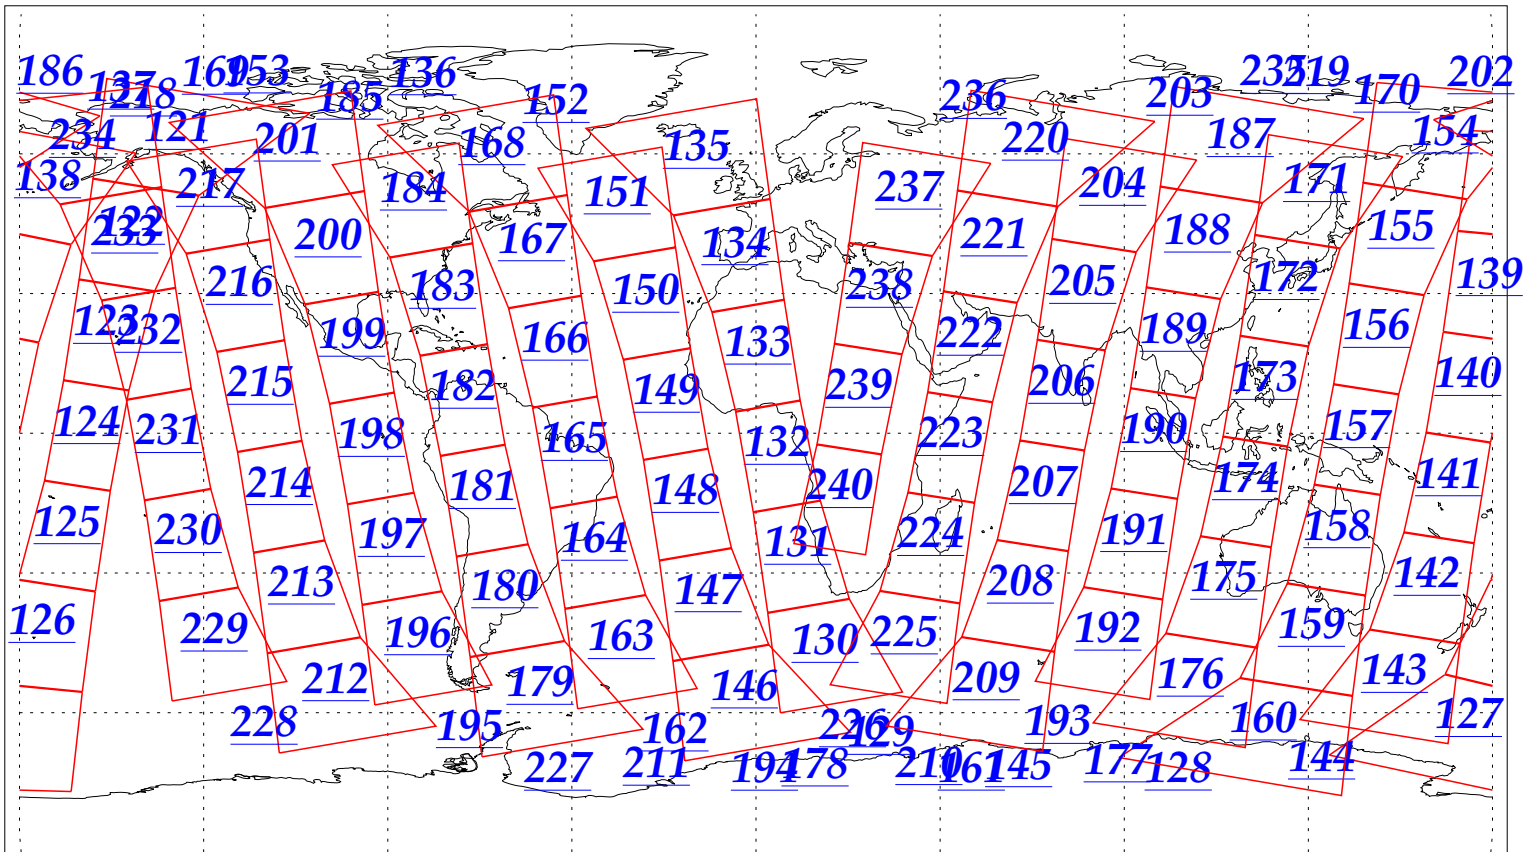

L1B Availability  
AMSU Granules: 240  
HSB Granules: 240  
AIRS Granules: 240

28 Dec 2002  
DoY 362  
Aqua Day 238  
Granules: 1 to 120

Granules: 121 to 240

Legend: AMSU Available, HSB Available, AIRS Available

L1B Availability  
AMSU Granules: 240  
HSB Granules: 240  
AIRS Granules: 240

28 Dec 2002  
DoY 362  
Aqua Day 238

Ascending Granules

Descending Granules

Legend: AMSU Available, HSB Available, AIRS Available

L1B Availability  
 AMSU Granules: 240  
 HSB Granules: 240  
 AIRS Granules: 240

28 Dec 2002  
 DoY 362  
 Aqua Day 238

Northern Hemisphere Granules

Southern Hemisphere Granules

Legend: AMSU Available, HSB Available, AIRS Available