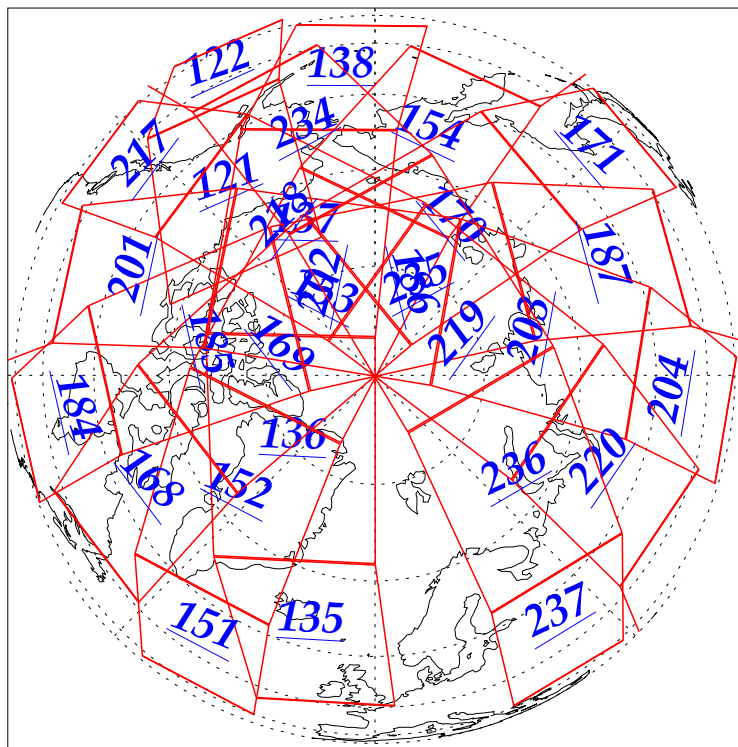

L1B Availability  
AMSU Granules: 240  
HSB Granules: 240  
AIRS Granules: 240

28 Dec 2002  
DoY 362  
Aqua Day 238  
Granules: 1 to 120

Granules: 121 to 240

Legend: AMSU Available, HSB Available, AIRS Available

L1B Availability  
AMSU Granules: 240  
HSB Granules: 240  
AIRS Granules: 240

28 Dec 2002  
DoY 362  
Aqua Day 238

Ascending Granules

Descending Granules

Legend: AMSU Available, HSB Available, AIRS Available

L1B Availability  
 AMSU Granules: 240  
 HSB Granules: 240  
 AIRS Granules: 240

28 Dec 2002  
 DoY 362  
 Aqua Day 238

Northern Hemisphere Granules

Southern Hemisphere Granules

Legend: AMSU Available, HSB Available, AIRS Available