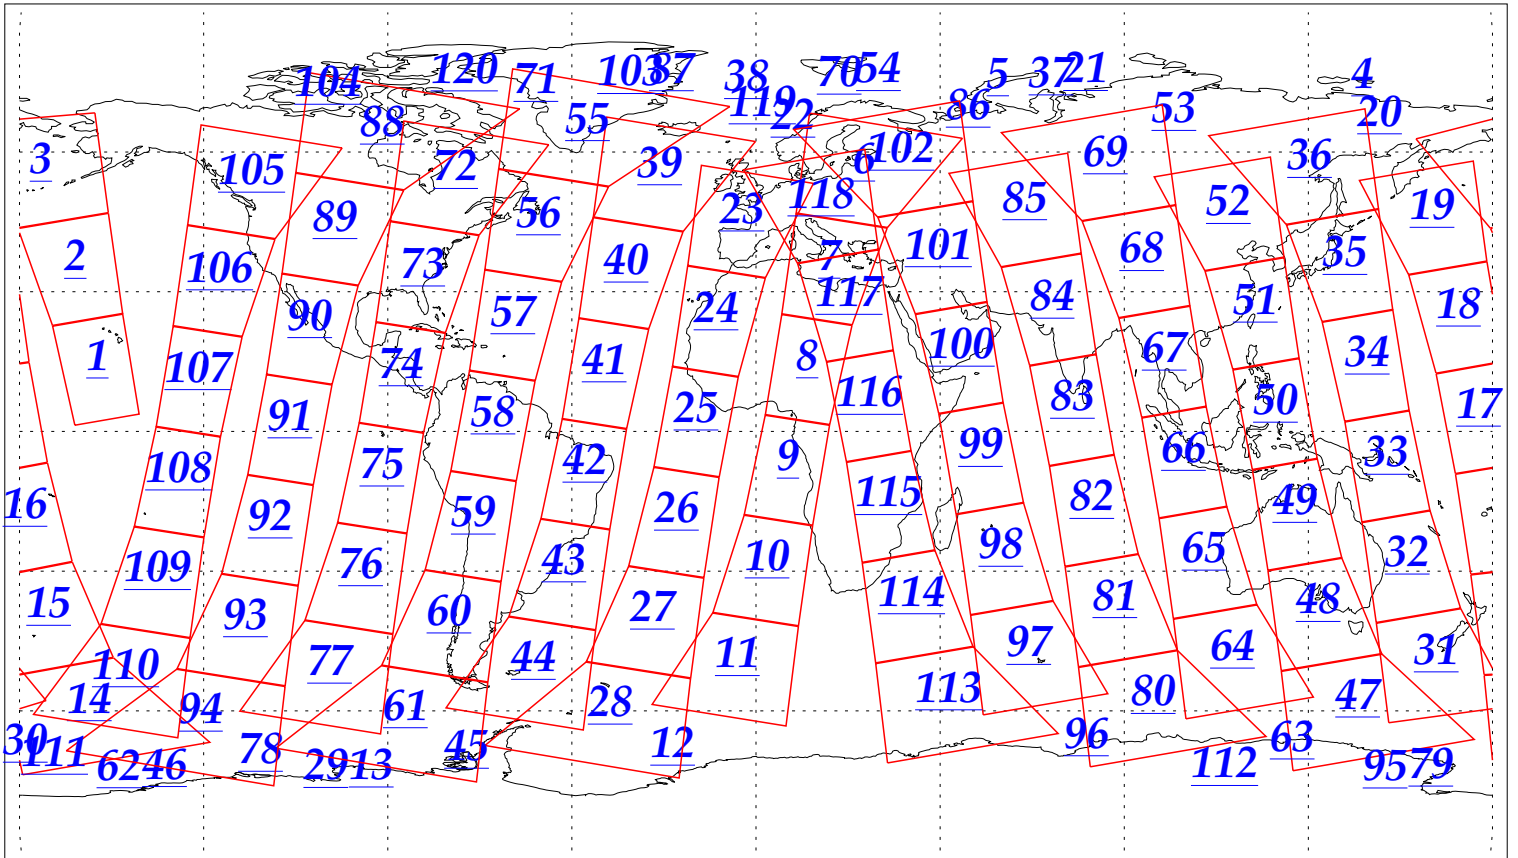

L1B Availability  
AMSU Granules: 240  
HSB Granules: 240  
AIRS Granules: 240

28 Dec 2002  
DoY 362  
Aqua Day 238  
Granules: 1 to 120

Granules: 121 to 240

Legend: AMSU Available, HSB Available, AIRS Available

L1B Availability  
AMSU Granules: 240  
HSB Granules: 240  
AIRS Granules: 240

28 Dec 2002  
DoY 362  
Aqua Day 238

Ascending Granules

Descending Granules

Legend: AMSU Available, HSB Available, AIRS Available

L1B Availability  
 AMSU Granules: 240  
 HSB Granules: 240  
 AIRS Granules: 240

28 Dec 2002  
 DoY 362  
 Aqua Day 238

Northern Hemisphere Granules

Southern Hemisphere Granules

Legend: AMSU Available, HSB Available, AIRS Available