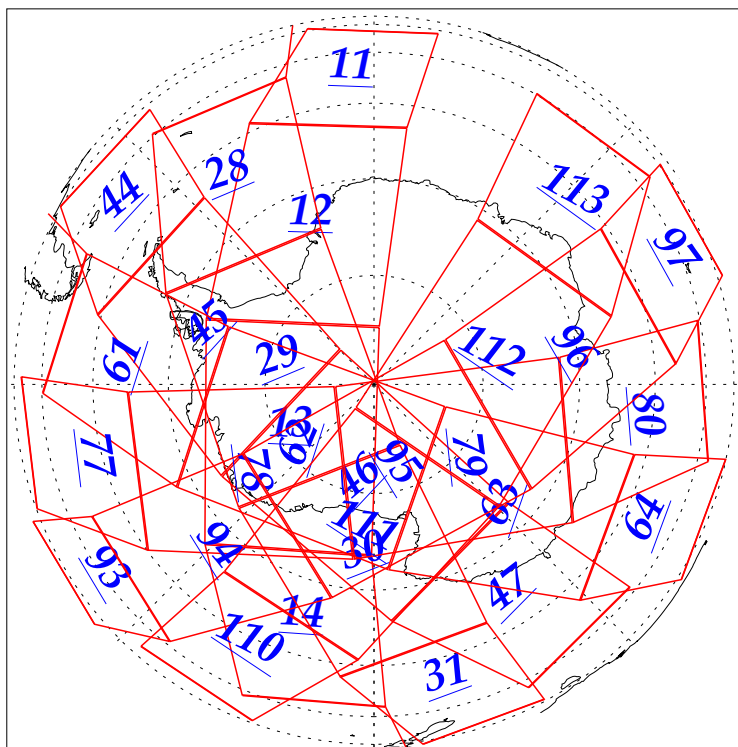

L1B Availability  
AMSU Granules: 240  
HSB Granules: 240  
AIRS Granules: 240

28 Dec 2002  
DoY 362  
Aqua Day 238  
Granules: 1 to 120

Granules: 121 to 240

Legend: AMSU Available, HSB Available, AIRS Available

L1B Availability  
AMSU Granules: 240  
HSB Granules: 240  
AIRS Granules: 240

28 Dec 2002  
DoY 362  
Aqua Day 238

Ascending Granules

Descending Granules

Legend: AMSU Available, HSB Available, AIRS Available

L1B Availability  
 AMSU Granules: 240  
 HSB Granules: 240  
 AIRS Granules: 240

28 Dec 2002  
 DoY 362  
 Aqua Day 238

Northern Hemisphere Granules

Southern Hemisphere Granules

Legend: AMSU Available, HSB Available, AIRS Available