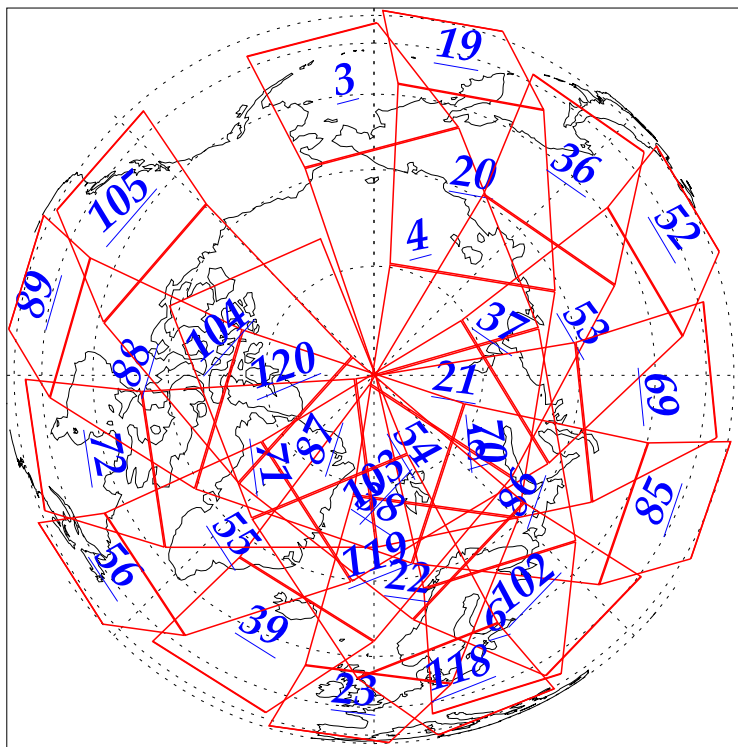

L1B Availability  
AMSU Granules: 240  
HSB Granules: 240  
AIRS Granules: 240

28 Dec 2002  
DoY 362  
Aqua Day 238  
Granules: 1 to 120

Granules: 121 to 240

Legend: AMSU Available, HSB Available, AIRS Available

L1B Availability  
AMSU Granules: 240  
HSB Granules: 240  
AIRS Granules: 240

28 Dec 2002  
DoY 362  
Aqua Day 238

Ascending Granules

Descending Granules

Legend: AMSU Available, HSB Available, AIRS Available

L1B Availability  
 AMSU Granules: 240  
 HSB Granules: 240  
 AIRS Granules: 240

28 Dec 2002  
 DoY 362  
 Aqua Day 238

Northern Hemisphere Granules

Southern Hemisphere Granules

Legend: AMSU Available, HSB Available, AIRS Available