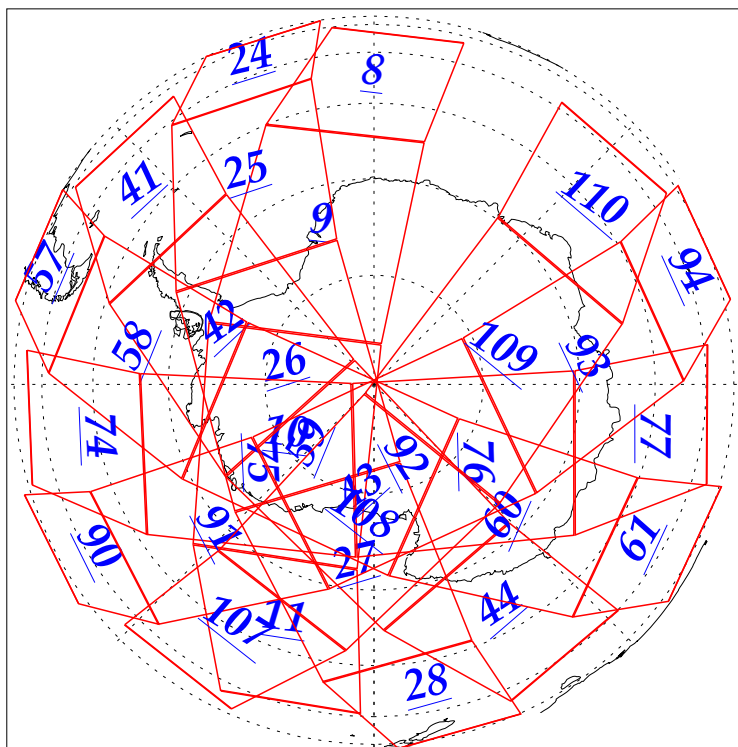

L1B Availability
AMSU Granules: 240
HSB Granules: 240
AIRS Granules: 240

23 Dec 2002
DoY 357
Aqua Day 233
Granules: 1 to 120

Granules: 121 to 240

Legend: AMSU Available, HSB Available, AIRS Available

L1B Availability
AMSU Granules: 240
HSB Granules: 240
AIRS Granules: 240

23 Dec 2002
DoY 357
Aqua Day 233

Ascending Granules

Descending Granules

Legend: AMSU Available, HSB Available, AIRS Available

L1B Availability
 AMSU Granules: 240
 HSB Granules: 240
 AIRS Granules: 240

23 Dec 2002
 DoY 357
 Aqua Day 233

Northern Hemisphere Granules

Southern Hemisphere Granules

Legend: AMSU Available, HSB Available, AIRS Available