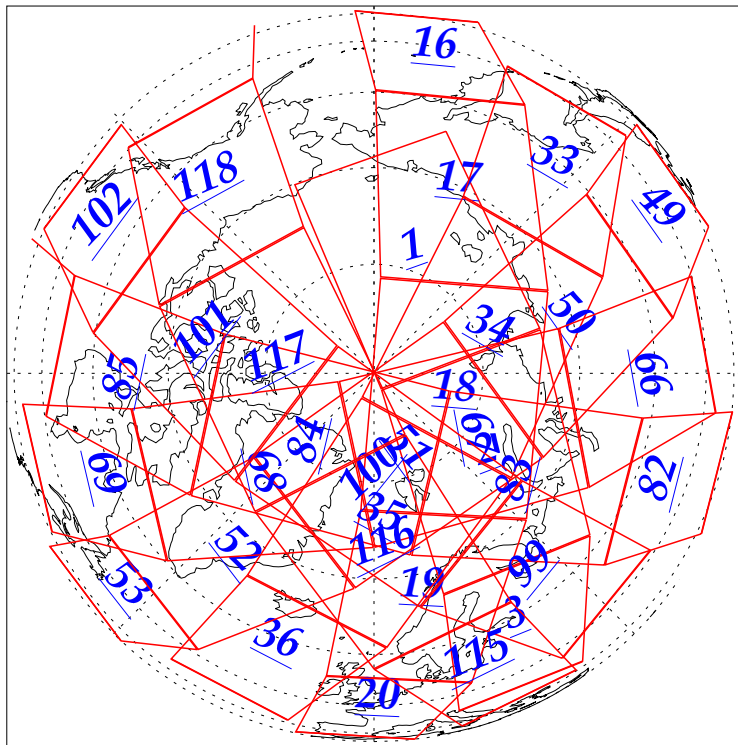

L1B Availability
AMSU Granules: 240
HSB Granules: 240
AIRS Granules: 240

23 Dec 2002
DoY 357
Aqua Day 233
Granules: 1 to 120

Granules: 121 to 240

Legend: AMSU Available, HSB Available, AIRS Available

L1B Availability
AMSU Granules: 240
HSB Granules: 240
AIRS Granules: 240

23 Dec 2002
DoY 357
Aqua Day 233

Ascending Granules

Descending Granules

Legend: AMSU Available, HSB Available, AIRS Available

L1B Availability
 AMSU Granules: 240
 HSB Granules: 240
 AIRS Granules: 240

23 Dec 2002
 DoY 357
 Aqua Day 233

Northern Hemisphere Granules

Southern Hemisphere Granules

Legend: AMSU Available, HSB Available, AIRS Available