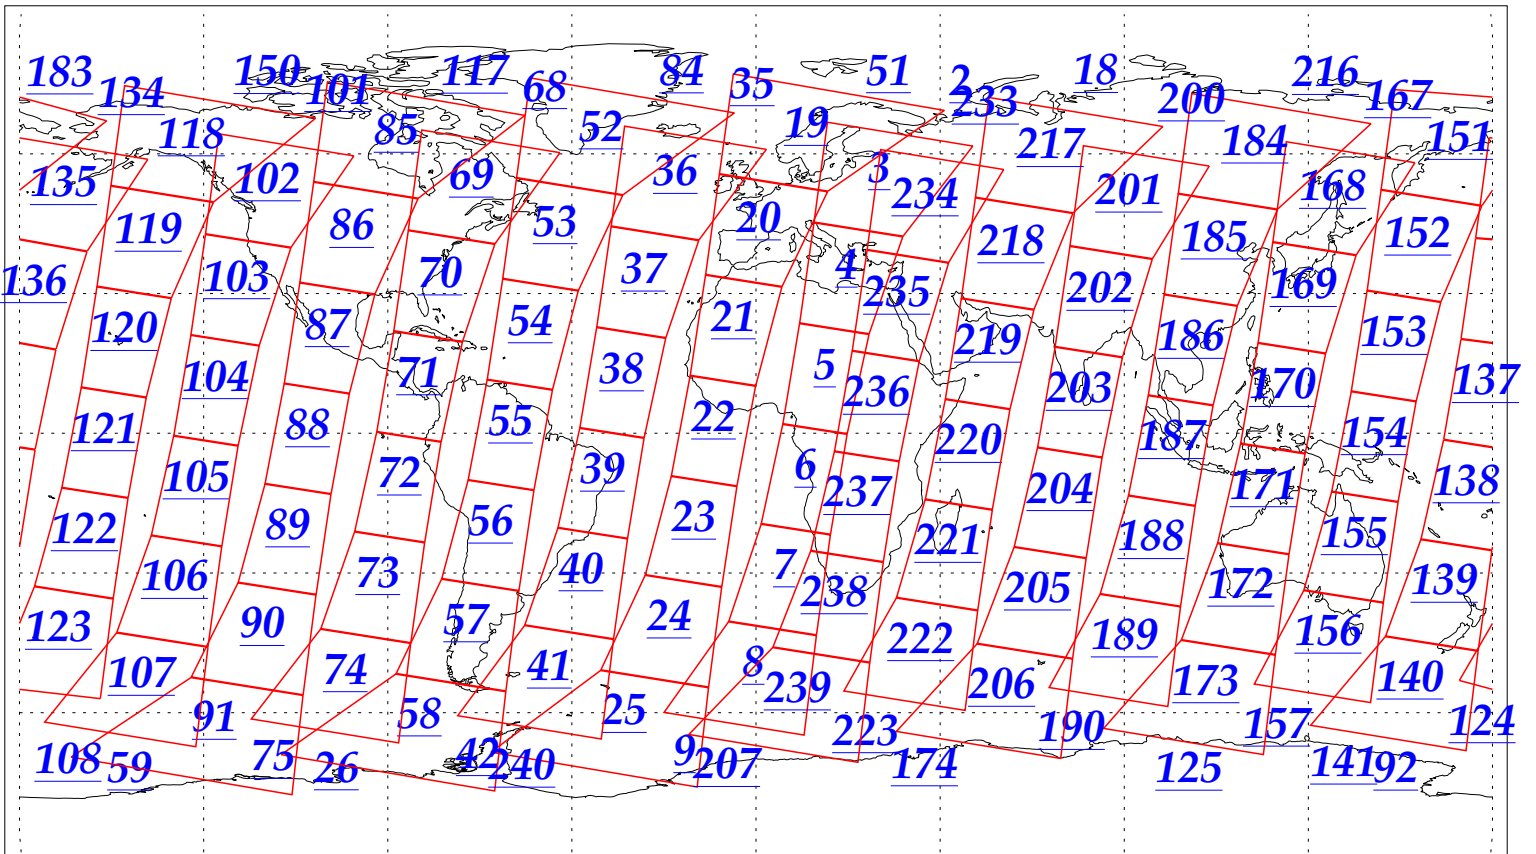

L1B Availability
AMSU Granules: 240
HSB Granules: 240
AIRS Granules: 240

23 Dec 2002
DoY 357
Aqua Day 233
Granules: 1 to 120

Granules: 121 to 240

Legend: AMSU Available, HSB Available, AIRS Available

L1B Availability
AMSU Granules: 240
HSB Granules: 240
AIRS Granules: 240

23 Dec 2002
DoY 357
Aqua Day 233

Ascending Granules

Descending Granules

Legend: AMSU Available, HSB Available, AIRS Available

L1B Availability
 AMSU Granules: 240
 HSB Granules: 240
 AIRS Granules: 240

23 Dec 2002
 DoY 357
 Aqua Day 233

Northern Hemisphere Granules

Southern Hemisphere Granules

Legend: AMSU Available, HSB Available, AIRS Available