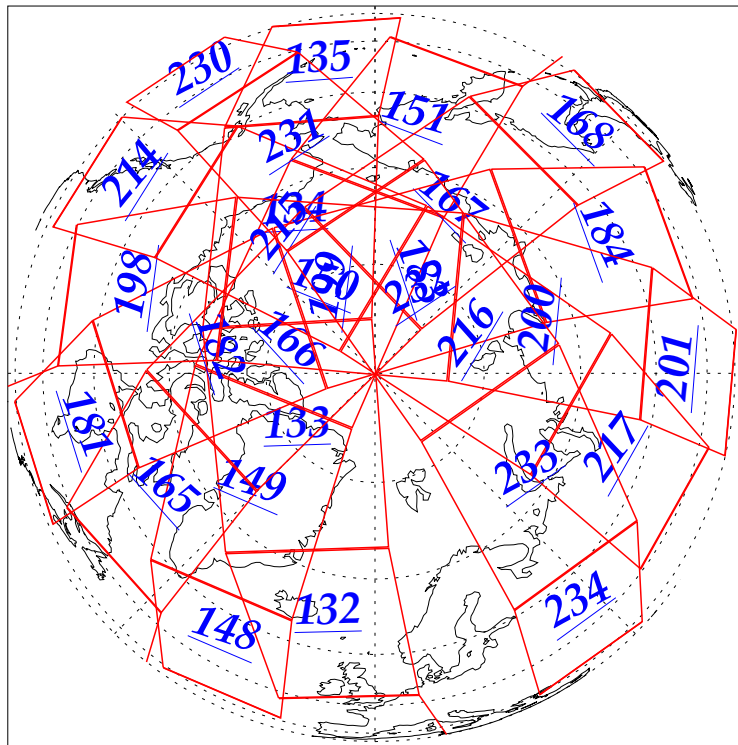

L1B Availability
AMSU Granules: 240
HSB Granules: 240
AIRS Granules: 240

23 Dec 2002
DoY 357
Aqua Day 233
Granules: 1 to 120

Granules: 121 to 240

Legend: AMSU Available, HSB Available, AIRS Available

L1B Availability
AMSU Granules: 240
HSB Granules: 240
AIRS Granules: 240

23 Dec 2002
DoY 357
Aqua Day 233

Ascending Granules

Descending Granules

Legend: AMSU Available, HSB Available, AIRS Available

L1B Availability
 AMSU Granules: 240
 HSB Granules: 240
 AIRS Granules: 240

23 Dec 2002
 DoY 357
 Aqua Day 233

Northern Hemisphere Granules

Southern Hemisphere Granules

Legend: AMSU Available, HSB Available, AIRS Available