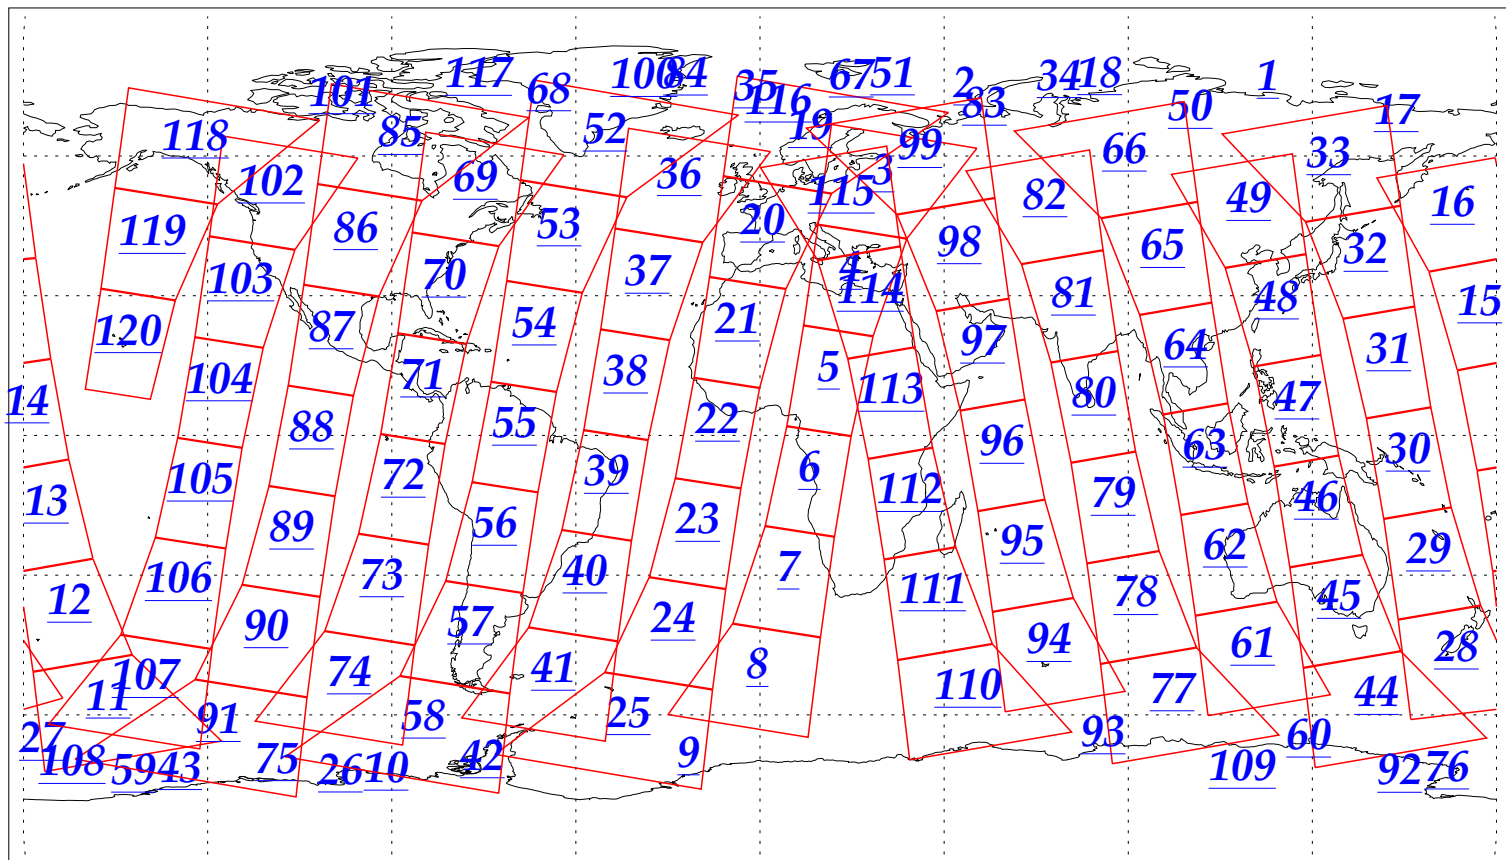

L1B Availability
AMSU Granules: 240
HSB Granules: 240
AIRS Granules: 240

23 Dec 2002
DoY 357
Aqua Day 233
Granules: 1 to 120

Granules: 121 to 240

Legend: AMSU Available, HSB Available, AIRS Available

L1B Availability
AMSU Granules: 240
HSB Granules: 240
AIRS Granules: 240

23 Dec 2002
DoY 357
Aqua Day 233

Ascending Granules

Descending Granules

Legend: AMSU Available, HSB Available, AIRS Available

L1B Availability
 AMSU Granules: 240
 HSB Granules: 240
 AIRS Granules: 240

23 Dec 2002
 DoY 357
 Aqua Day 233

Northern Hemisphere Granules

Southern Hemisphere Granules

Legend: AMSU Available, HSB Available, AIRS Available