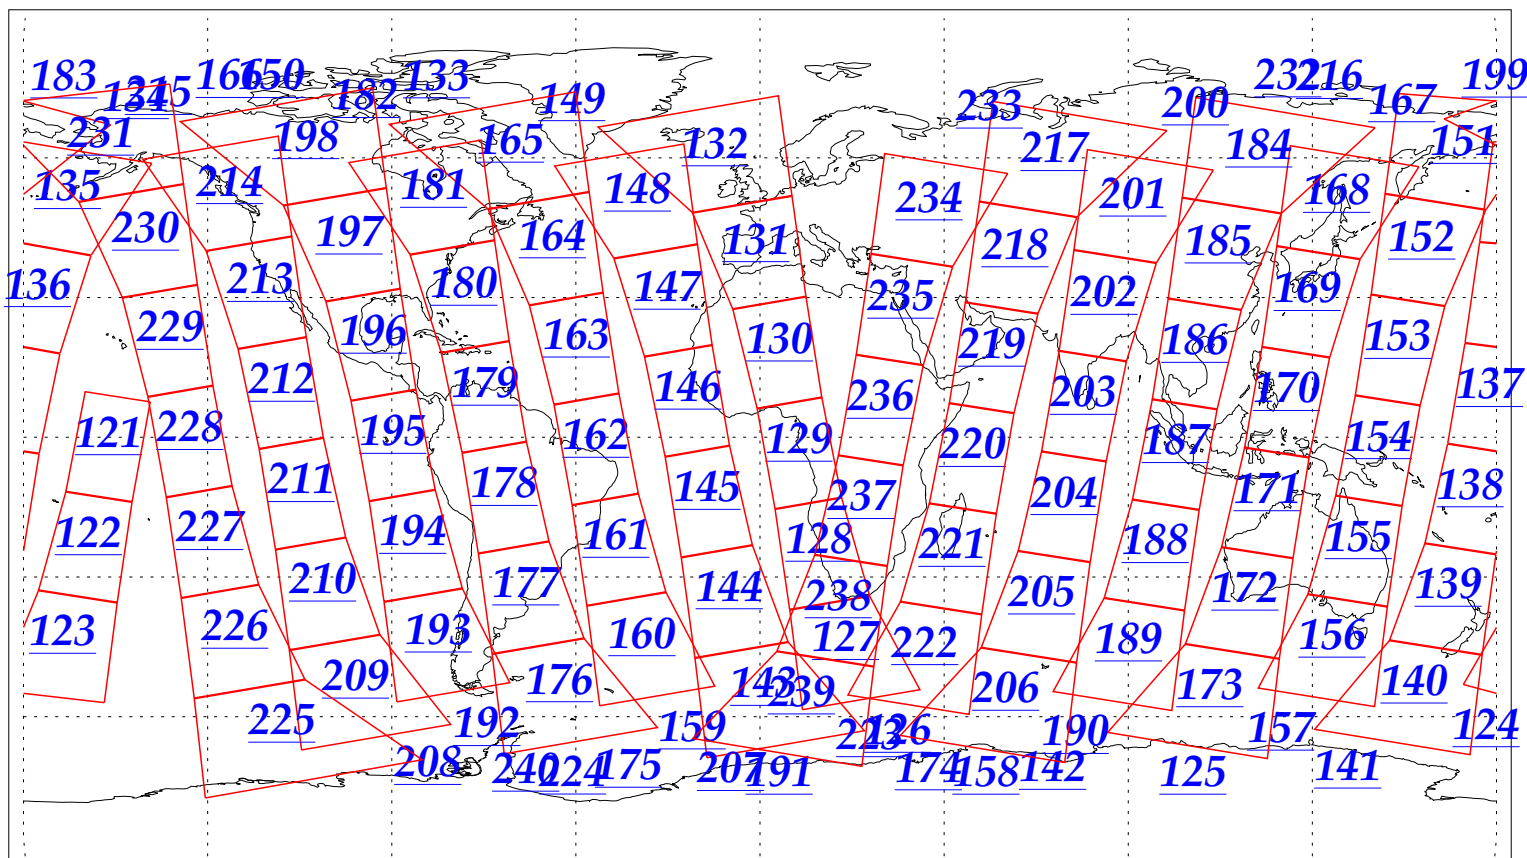

L1B Availability
AMSU Granules: 240
HSB Granules: 240
AIRS Granules: 240

23 Dec 2002
DoY 357
Aqua Day 233
Granules: 1 to 120

Granules: 121 to 240

Legend: AMSU Available, HSB Available, AIRS Available

L1B Availability
AMSU Granules: 240
HSB Granules: 240
AIRS Granules: 240

23 Dec 2002
DoY 357
Aqua Day 233

Ascending Granules

Descending Granules

Legend: AMSU Available, HSB Available, AIRS Available

L1B Availability
 AMSU Granules: 240
 HSB Granules: 240
 AIRS Granules: 240

23 Dec 2002
 DoY 357
 Aqua Day 233