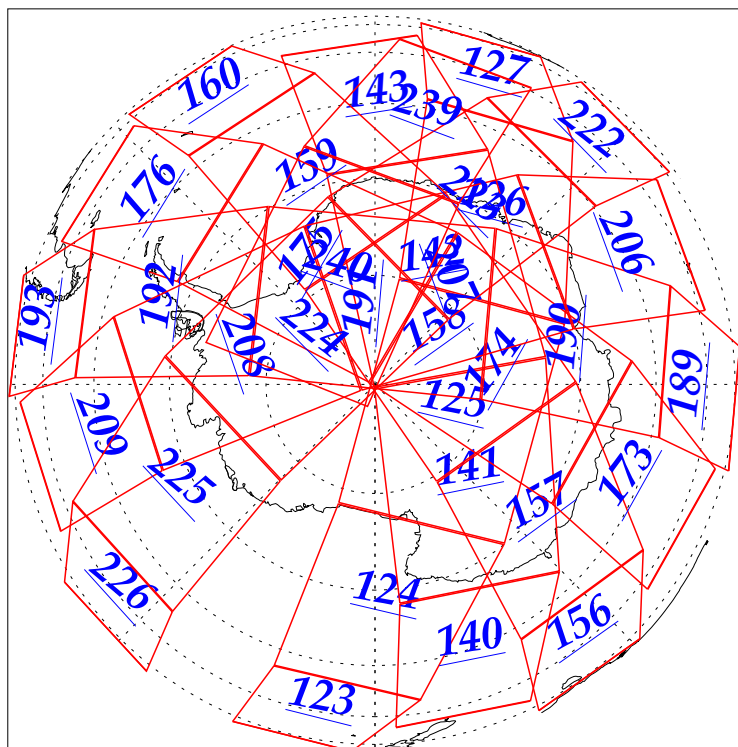

L1B Availability
AMSU Granules: 240
HSB Granules: 240
AIRS Granules: 240

23 Dec 2002
DoY 357
Aqua Day 233
Granules: 1 to 120

Granules: 121 to 240

Legend: AMSU Available, HSB Available, AIRS Available

L1B Availability
AMSU Granules: 240
HSB Granules: 240
AIRS Granules: 240

23 Dec 2002
DoY 357
Aqua Day 233

Ascending Granules

Descending Granules

Legend: AMSU Available, HSB Available, AIRS Available

L1B Availability
 AMSU Granules: 240
 HSB Granules: 240
 AIRS Granules: 240

23 Dec 2002
 DoY 357
 Aqua Day 233

Northern Hemisphere Granules

Southern Hemisphere Granules

Legend: AMSU Available, HSB Available, AIRS Available