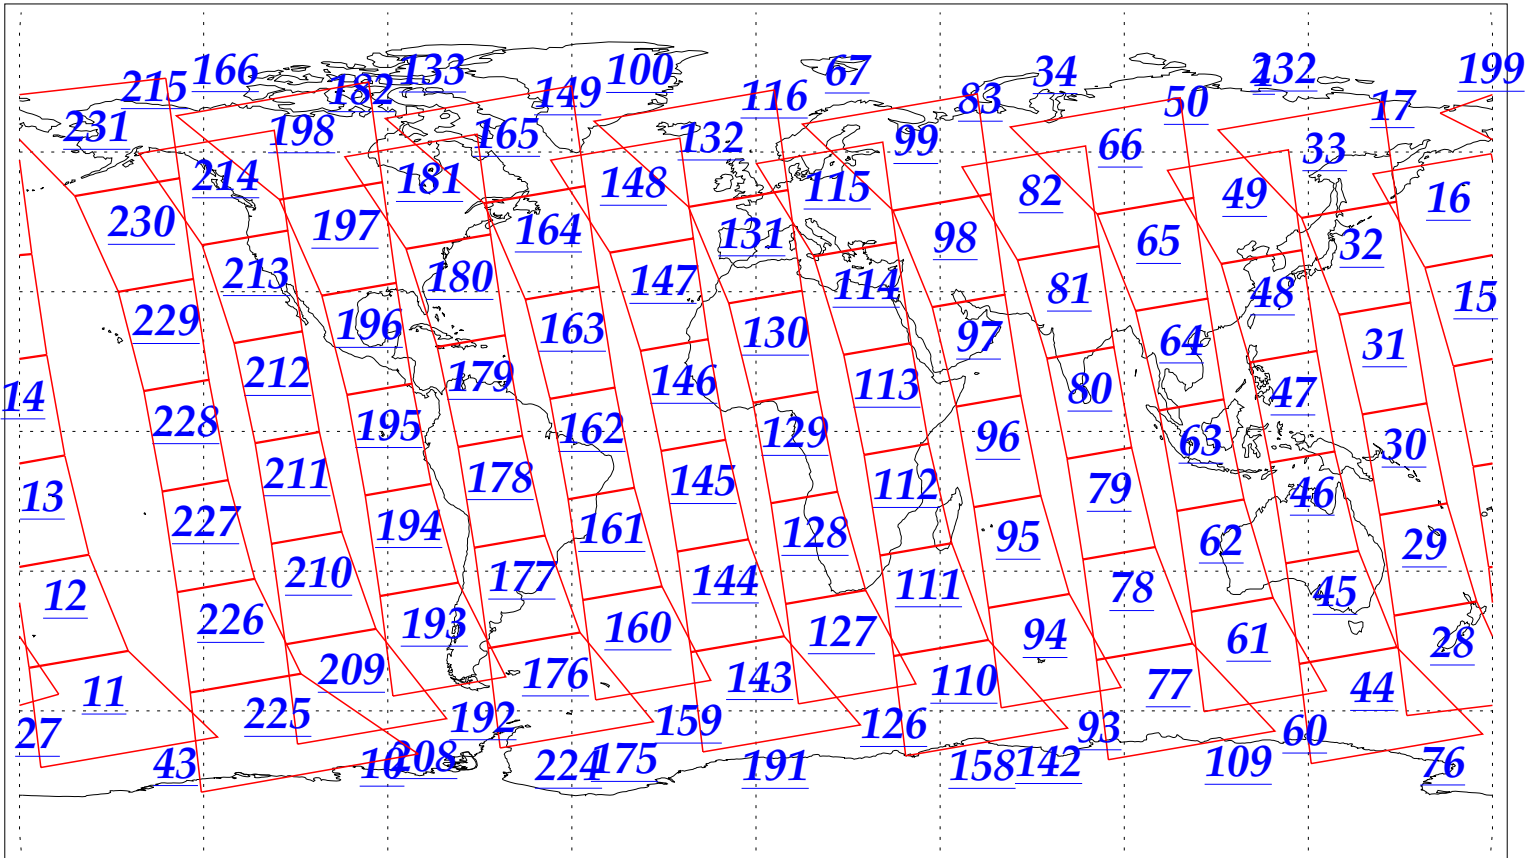

L1B Availability
AMSU Granules: 240
HSB Granules: 240
AIRS Granules: 240

23 Dec 2002
DoY 357
Aqua Day 233
Granules: 1 to 120

Granules: 121 to 240

Legend: AMSU Available, HSB Available, AIRS Available

L1B Availability
AMSU Granules: 240
HSB Granules: 240
AIRS Granules: 240

23 Dec 2002
DoY 357
Aqua Day 233

Ascending Granules

Descending Granules

Legend: AMSU Available, HSB Available, AIRS Available

L1B Availability
 AMSU Granules: 240
 HSB Granules: 240
 AIRS Granules: 240

23 Dec 2002
 DoY 357
 Aqua Day 233

Northern Hemisphere Granules

Southern Hemisphere Granules

Legend: AMSU Available, HSB Available, AIRS Available