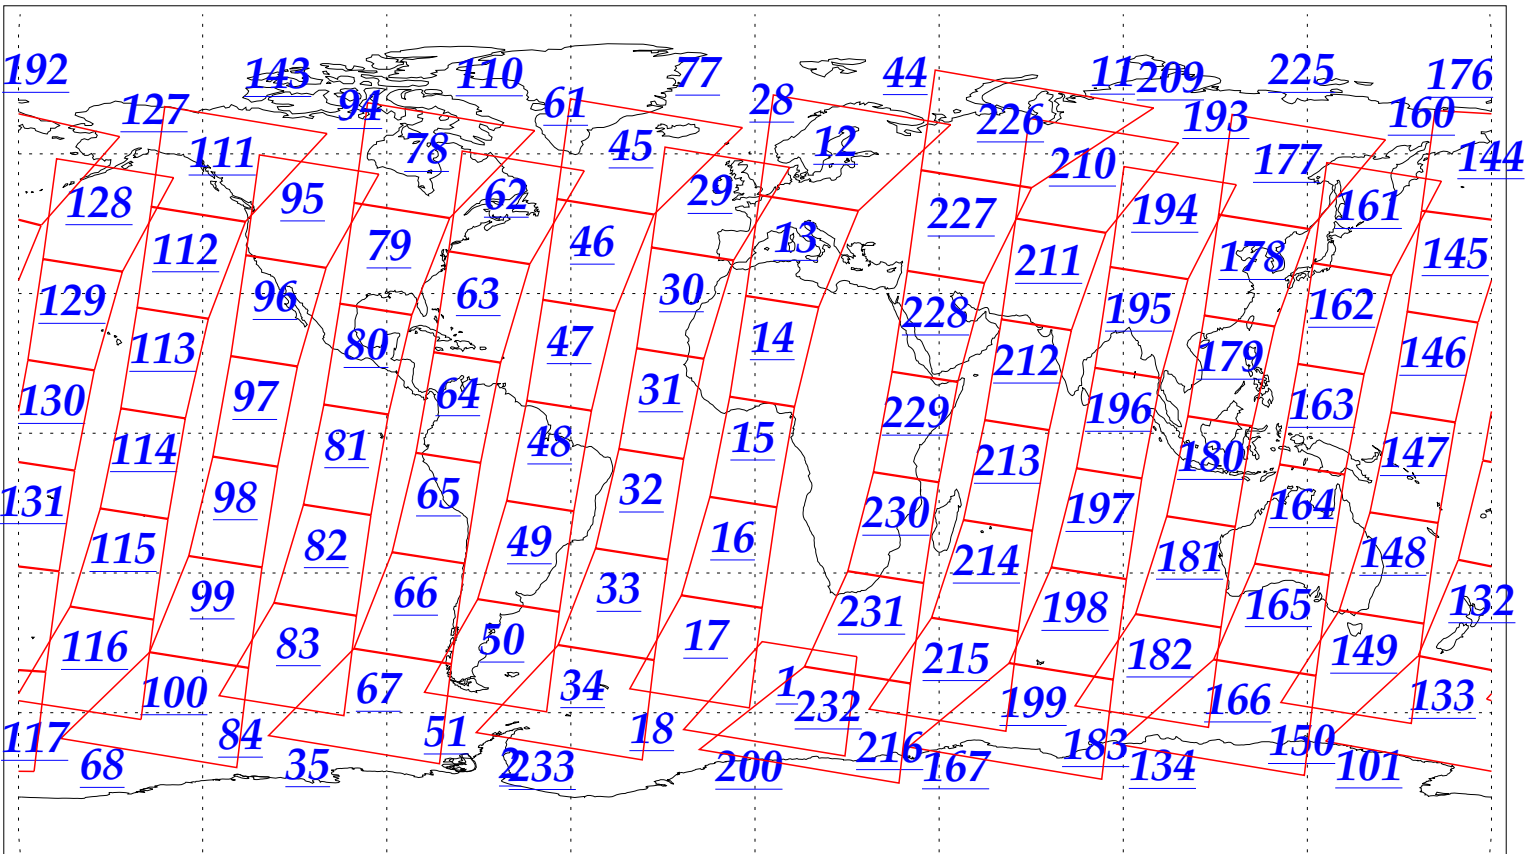

L1B Availability
AMSU Granules: 240
HSB Granules: 240
AIRS Granules: 240

22 Dec 2002
DoY 356
Aqua Day 232

Ascending Granules

Descending Granules

Legend: AMSU Available, HSB Available, AIRS Available

L1B Availability
 AMSU Granules: 240
 HSB Granules: 240
 AIRS Granules: 240

22 Dec 2002
 DoY 356
 Aqua Day 232

Northern Hemisphere Granules

Southern Hemisphere Granules

Legend: AMSU Available, HSB Available, **AIRS Available**