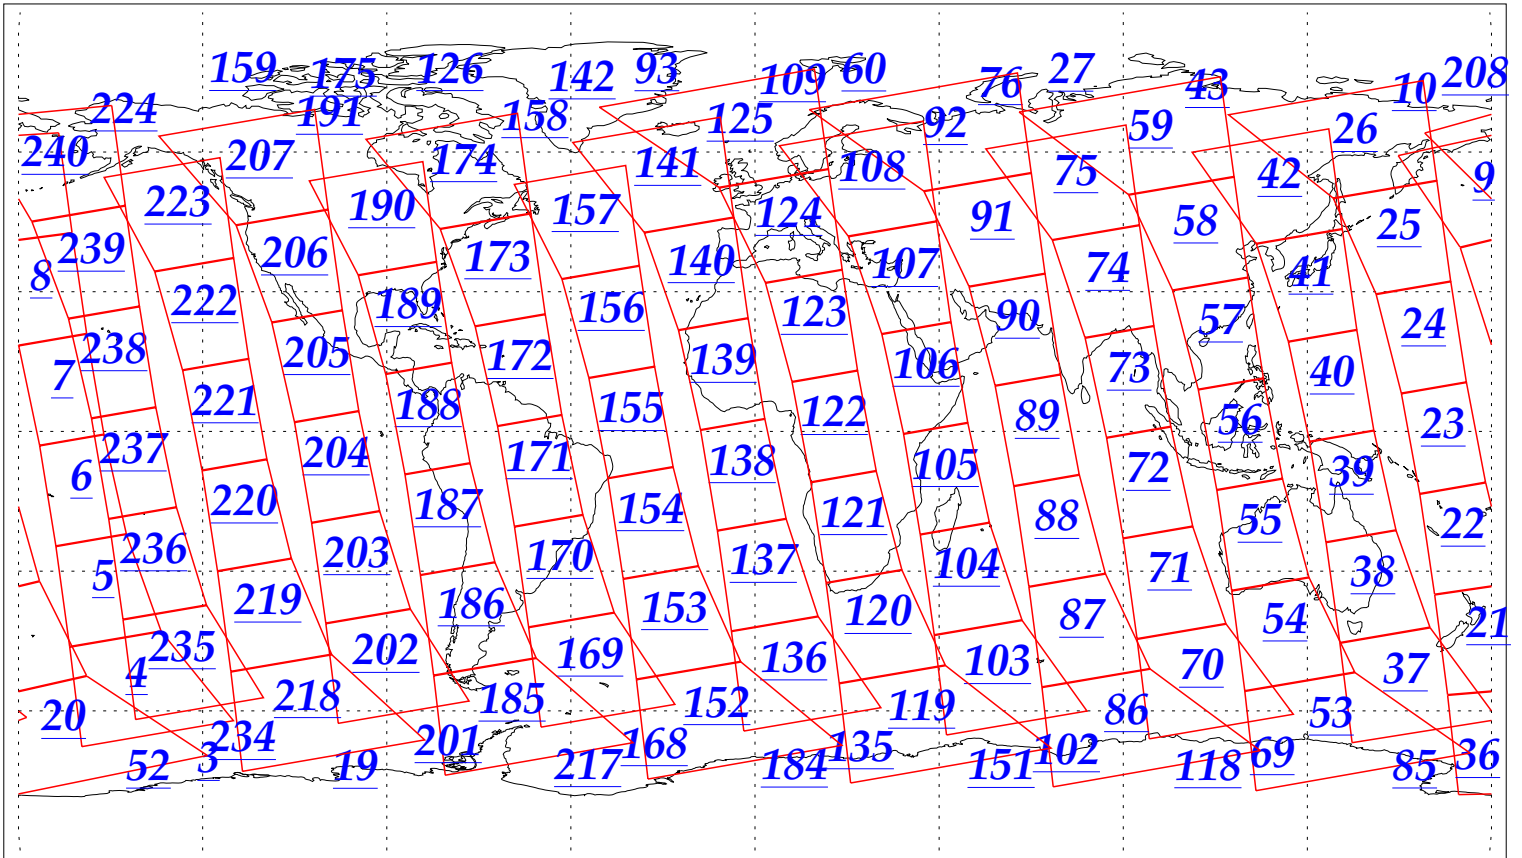

L1B Availability
AMSU Granules: 240
HSB Granules: 240
AIRS Granules: 240

22 Dec 2002
DoY 356
Aqua Day 232

Ascending Granules

Descending Granules

Legend: AMSU Available, HSB Available, AIRS Available

L1B Availability
 AMSU Granules: 240
 HSB Granules: 240
 AIRS Granules: 240

22 Dec 2002
 DoY 356
 Aqua Day 232

Northern Hemisphere Granules

Southern Hemisphere Granules

Legend: AMSU Available, HSB Available, **AIRS Available**