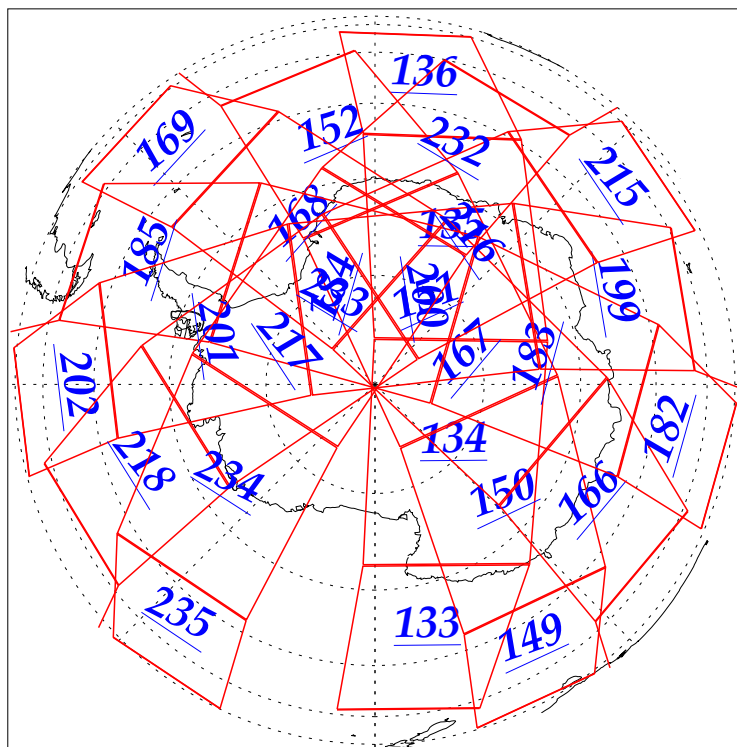

L1B Availability
AMSU Granules: 240
HSB Granules: 240
AIRS Granules: 240

22 Dec 2002
DoY 356
Aqua Day 232

Ascending Granules

Descending Granules

Legend: AMSU Available, HSB Available, AIRS Available

L1B Availability
 AMSU Granules: 240
 HSB Granules: 240
 AIRS Granules: 240

22 Dec 2002
 DoY 356
 Aqua Day 232

Northern Hemisphere Granules

Southern Hemisphere Granules

Legend: AMSU Available, HSB Available, **AIRS Available**