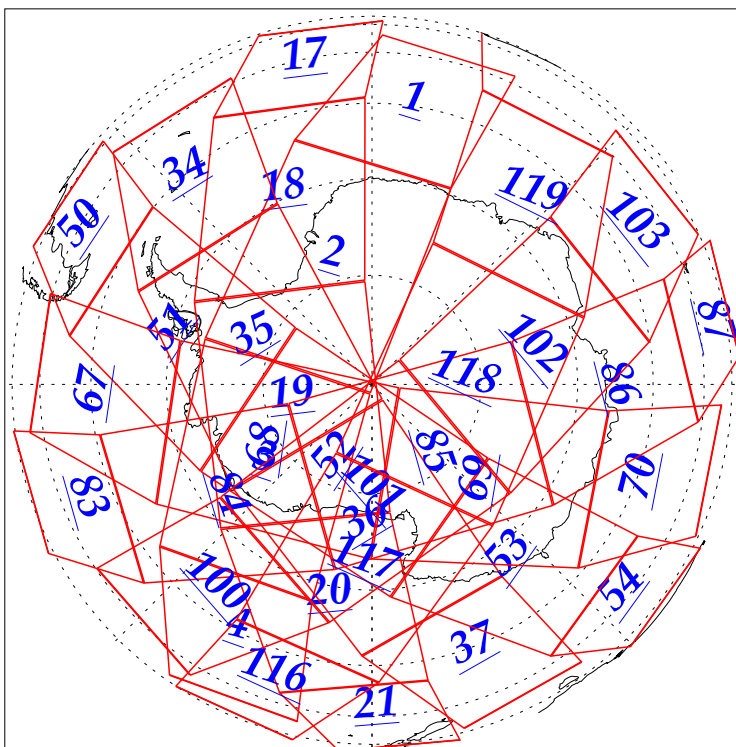

L1B Availability
AMSU Granules: 240
HSB Granules: 240
AIRS Granules: 240

22 Dec 2002
DoY 356
Aqua Day 232

Ascending Granules

Descending Granules

Legend: AMSU Available, HSB Available, AIRS Available

L1B Availability
 AMSU Granules: 240
 HSB Granules: 240
 AIRS Granules: 240

22 Dec 2002
 DoY 356
 Aqua Day 232

Northern Hemisphere Granules

Southern Hemisphere Granules

Legend: AMSU Available, HSB Available, **AIRS Available**