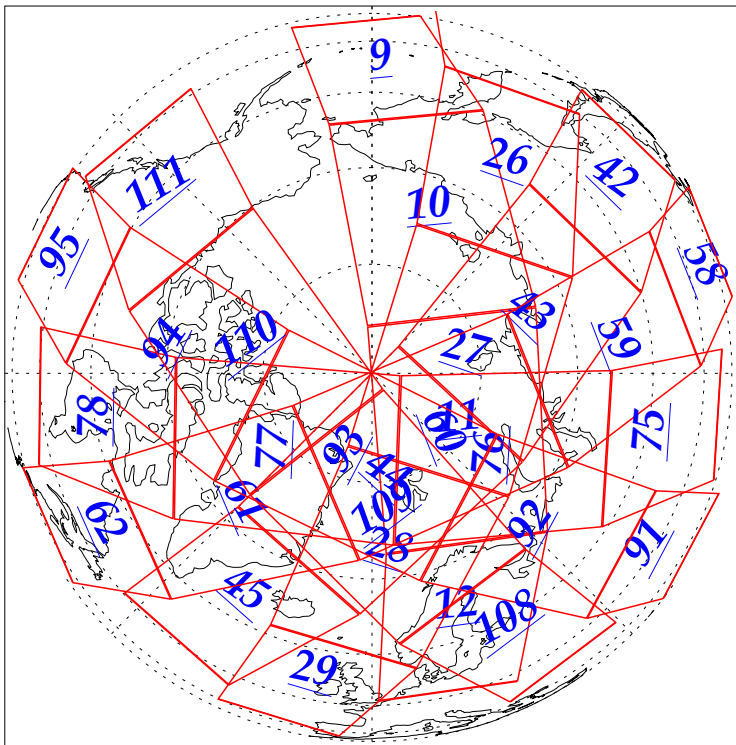

L1B Availability
AMSU Granules: 240
HSB Granules: 240
AIRS Granules: 240

22 Dec 2002
DoY 356
Aqua Day 232

Ascending Granules

Descending Granules

Legend: AMSU Available, HSB Available, AIRS Available

L1B Availability
 AMSU Granules: 240
 HSB Granules: 240
 AIRS Granules: 240

22 Dec 2002
 DoY 356
 Aqua Day 232

Northern Hemisphere Granules

Southern Hemisphere Granules

Legend: AMSU Available, HSB Available, **AIRS Available**