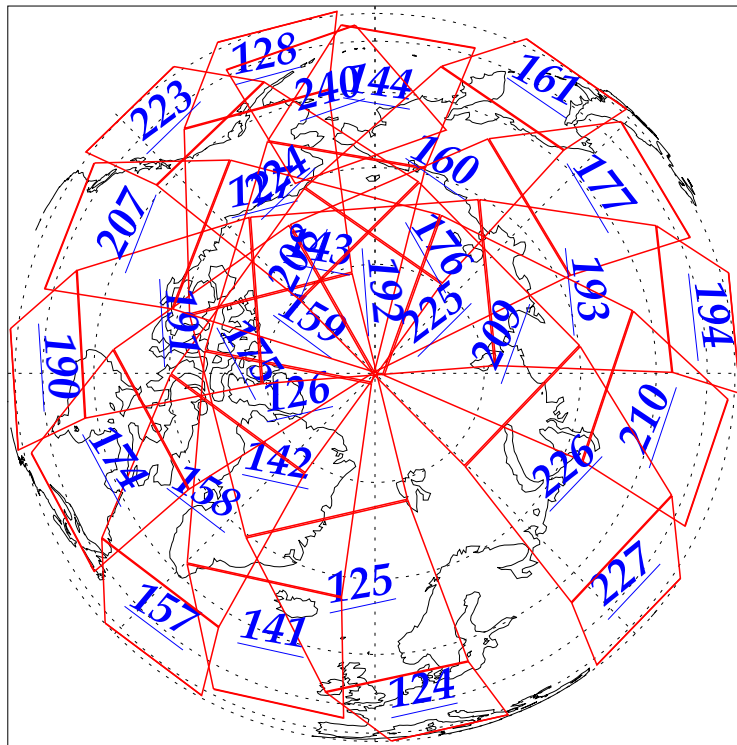

L1B Availability
AMSU Granules: 240
HSB Granules: 240
AIRS Granules: 240

22 Dec 2002
DoY 356
Aqua Day 232

Ascending Granules

Descending Granules

Legend: AMSU Available, HSB Available, AIRS Available

L1B Availability
 AMSU Granules: 240
 HSB Granules: 240
 AIRS Granules: 240

22 Dec 2002
 DoY 356
 Aqua Day 232

Northern Hemisphere Granules

Southern Hemisphere Granules

Legend: AMSU Available, HSB Available, **AIRS Available**