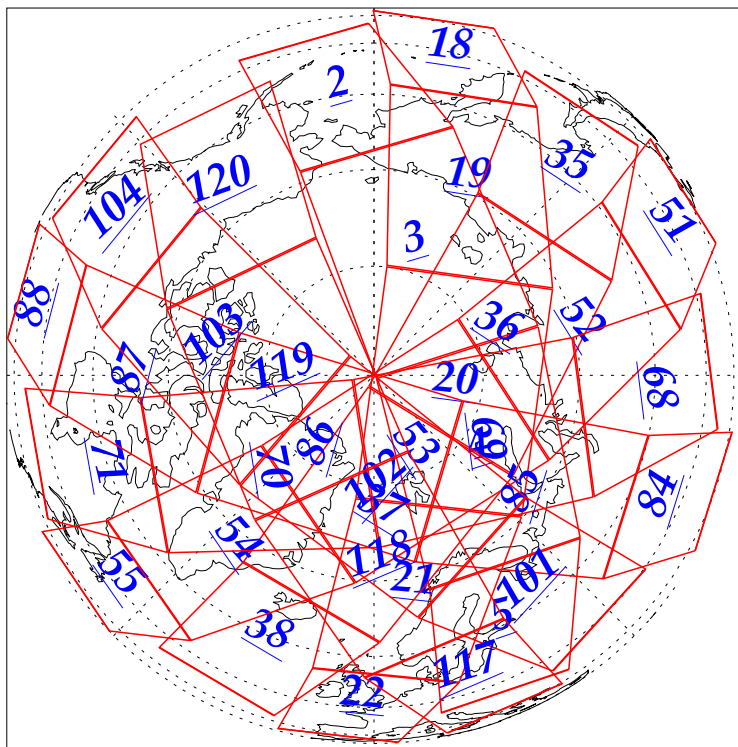

L1B Availability  
AMSU Granules: 240  
HSB Granules: 240  
AIRS Granules: 240

21 Dec 2002  
DoY 355  
Aqua Day 231  
Granules: 1 to 120

Granules: 121 to 240

Legend: AMSU Available, HSB Available, AIRS Available

L1B Availability  
AMSU Granules: 240  
HSB Granules: 240  
AIRS Granules: 240

21 Dec 2002  
DoY 355  
Aqua Day 231

Ascending Granules

Descending Granules

Legend: AMSU Available, HSB Available, AIRS Available

L1B Availability  
 AMSU Granules: 240  
 HSB Granules: 240  
 AIRS Granules: 240

21 Dec 2002  
 DoY 355  
 Aqua Day 231

Northern Hemisphere Granules

Southern Hemisphere Granules

Legend: AMSU Available, HSB Available, **AIRS Available**