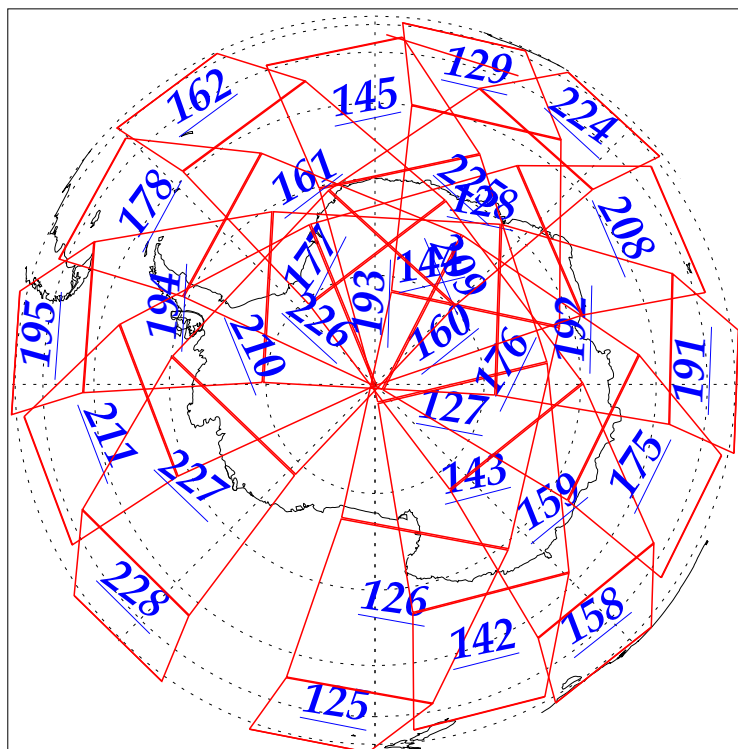

L1B Availability  
AMSU Granules: 240  
HSB Granules: 240  
AIRS Granules: 240

21 Dec 2002  
DoY 355  
Aqua Day 231  
Granules: 1 to 120

Granules: 121 to 240

Legend: AMSU Available, HSB Available, AIRS Available

L1B Availability  
AMSU Granules: 240  
HSB Granules: 240  
AIRS Granules: 240

21 Dec 2002  
DoY 355  
Aqua Day 231

Ascending Granules

Descending Granules

Legend: AMSU Available, HSB Available, AIRS Available

L1B Availability  
 AMSU Granules: 240  
 HSB Granules: 240  
 AIRS Granules: 240

21 Dec 2002  
 DoY 355  
 Aqua Day 231

Northern Hemisphere Granules

Southern Hemisphere Granules

Legend: AMSU Available, HSB Available, **AIRS Available**