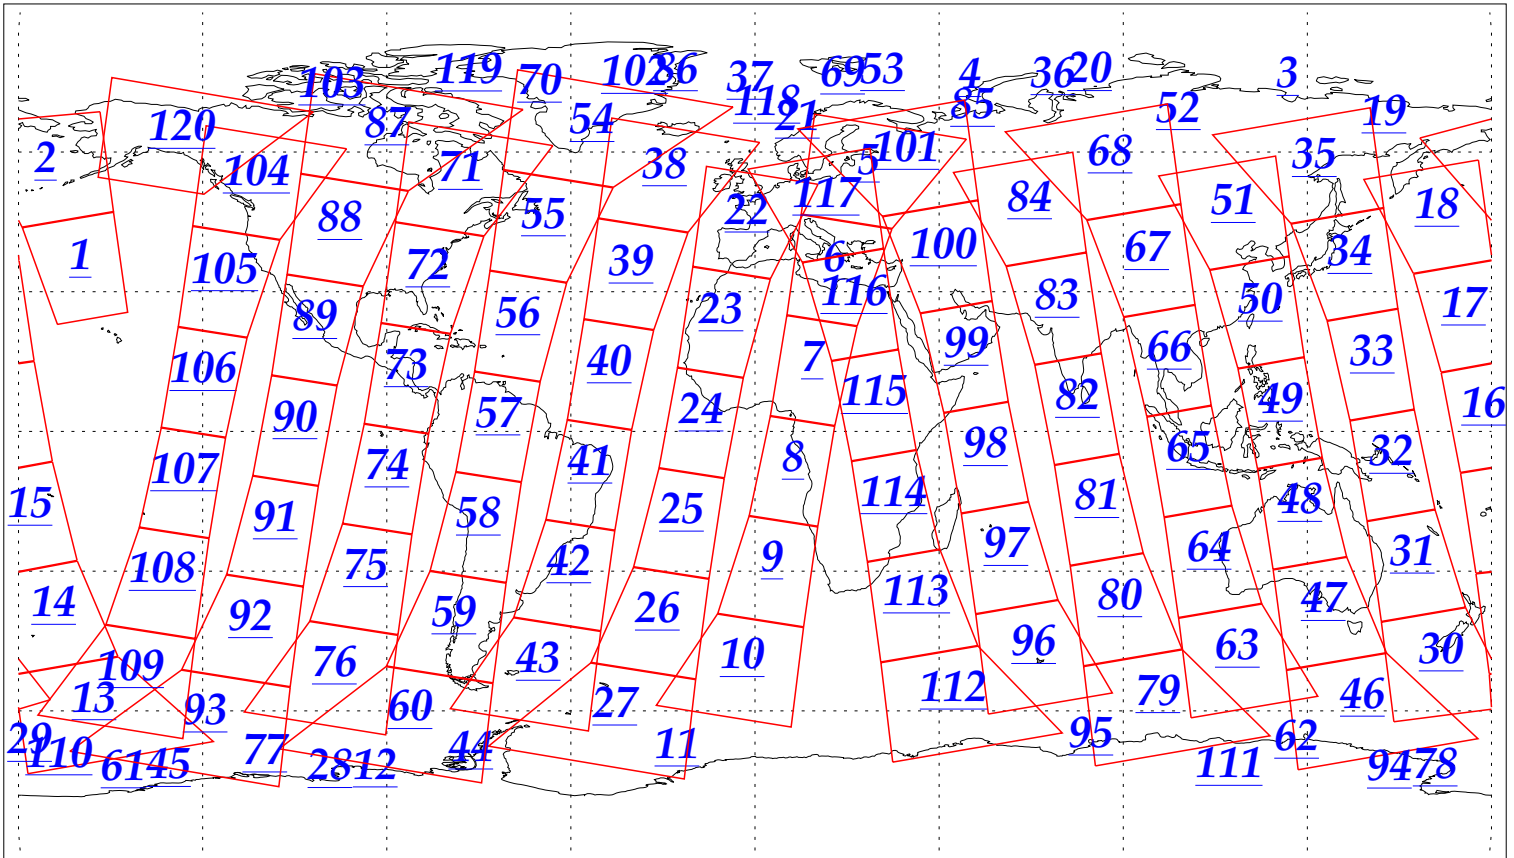

L1B Availability  
AMSU Granules: 240  
HSB Granules: 240  
AIRS Granules: 240

21 Dec 2002  
DoY 355  
Aqua Day 231  
Granules: 1 to 120

Granules: 121 to 240

Legend: AMSU Available, HSB Available, AIRS Available

L1B Availability  
AMSU Granules: 240  
HSB Granules: 240  
AIRS Granules: 240

21 Dec 2002  
DoY 355  
Aqua Day 231

Ascending Granules

Descending Granules

Legend: AMSU Available, HSB Available, AIRS Available

L1B Availability  
 AMSU Granules: 240  
 HSB Granules: 240  
 AIRS Granules: 240

21 Dec 2002  
 DoY 355  
 Aqua Day 231

Northern Hemisphere Granules

Southern Hemisphere Granules

Legend: AMSU Available, HSB Available, **AIRS Available**