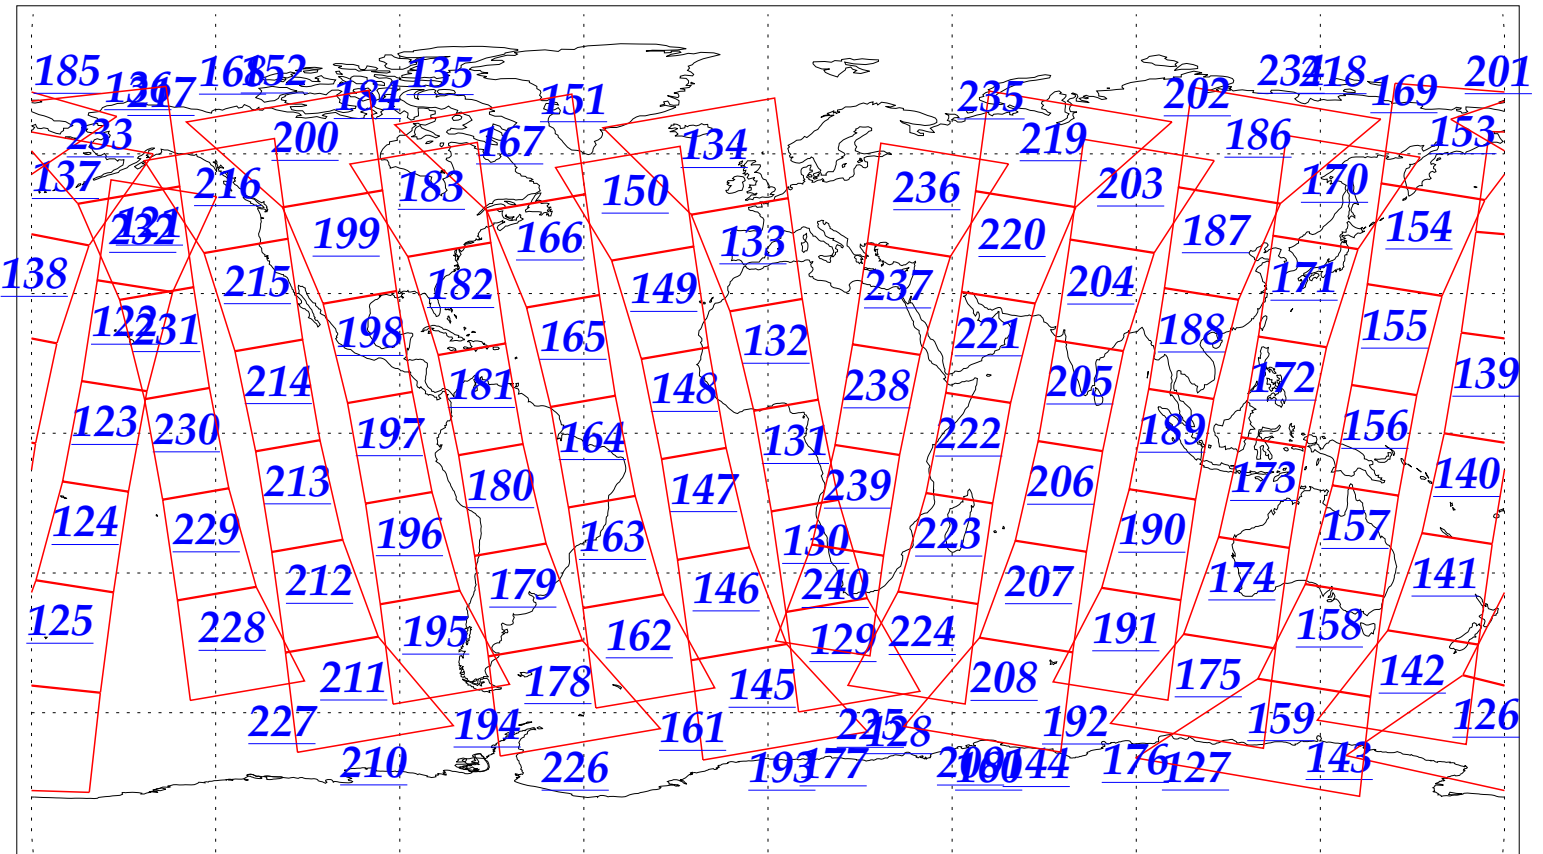

L1B Availability  
AMSU Granules: 240  
HSB Granules: 240  
AIRS Granules: 240

21 Dec 2002  
DoY 355  
Aqua Day 231  
Granules: 1 to 120

Granules: 121 to 240

Legend: AMSU Available, HSB Available, AIRS Available

L1B Availability  
AMSU Granules: 240  
HSB Granules: 240  
AIRS Granules: 240

21 Dec 2002  
DoY 355  
Aqua Day 231

Ascending Granules

Descending Granules

Legend: AMSU Available, HSB Available, AIRS Available

L1B Availability  
 AMSU Granules: 240  
 HSB Granules: 240  
 AIRS Granules: 240

21 Dec 2002  
 DoY 355  
 Aqua Day 231

Northern Hemisphere Granules

Southern Hemisphere Granules

Legend: AMSU Available, HSB Available, **AIRS Available**