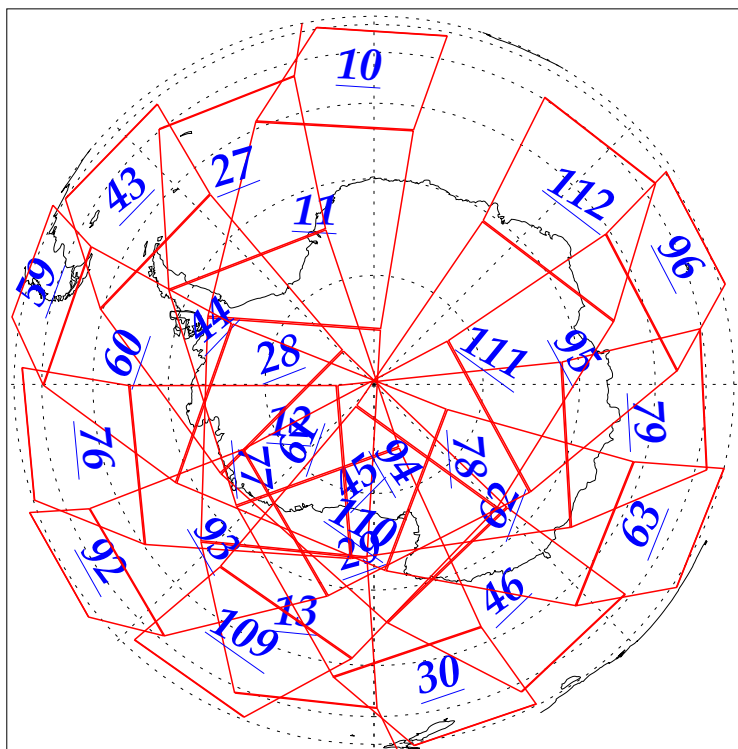

L1B Availability  
AMSU Granules: 240  
HSB Granules: 240  
AIRS Granules: 240

21 Dec 2002  
DoY 355  
Aqua Day 231  
Granules: 1 to 120

Granules: 121 to 240

Legend: AMSU Available, HSB Available, AIRS Available

L1B Availability  
AMSU Granules: 240  
HSB Granules: 240  
AIRS Granules: 240

21 Dec 2002  
DoY 355  
Aqua Day 231

Ascending Granules

Descending Granules

Legend: AMSU Available, HSB Available, AIRS Available

L1B Availability  
 AMSU Granules: 240  
 HSB Granules: 240  
 AIRS Granules: 240

21 Dec 2002  
 DoY 355  
 Aqua Day 231

Northern Hemisphere Granules

Southern Hemisphere Granules

Legend: AMSU Available, HSB Available, **AIRS Available**