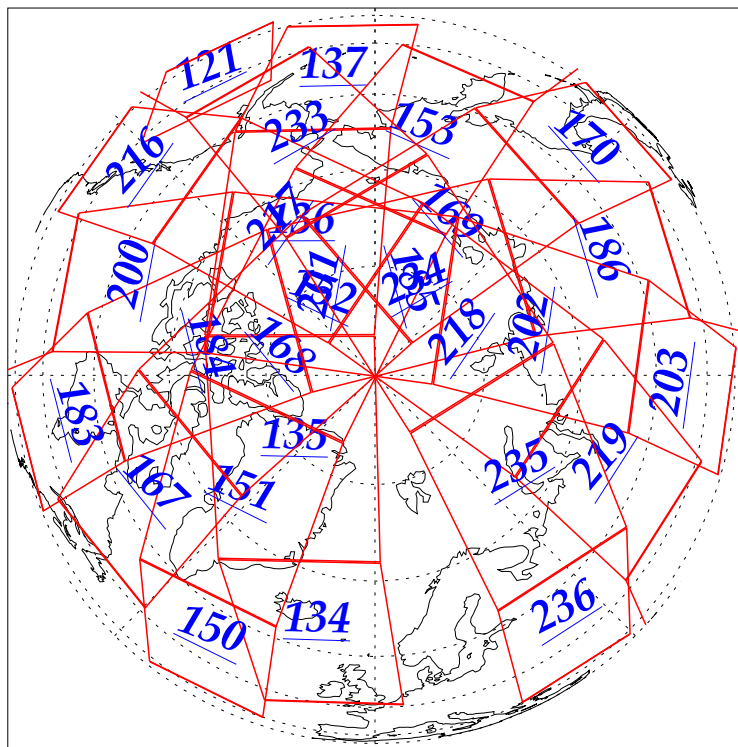

L1B Availability  
AMSU Granules: 240  
HSB Granules: 240  
AIRS Granules: 240

21 Dec 2002  
DoY 355  
Aqua Day 231  
Granules: 1 to 120

Granules: 121 to 240

Legend: AMSU Available, HSB Available, AIRS Available

L1B Availability  
AMSU Granules: 240  
HSB Granules: 240  
AIRS Granules: 240

21 Dec 2002  
DoY 355  
Aqua Day 231

Ascending Granules

Descending Granules

Legend: AMSU Available, HSB Available, AIRS Available

L1B Availability  
 AMSU Granules: 240  
 HSB Granules: 240  
 AIRS Granules: 240

21 Dec 2002  
 DoY 355  
 Aqua Day 231

Northern Hemisphere Granules

Southern Hemisphere Granules

Legend: AMSU Available, HSB Available, **AIRS Available**