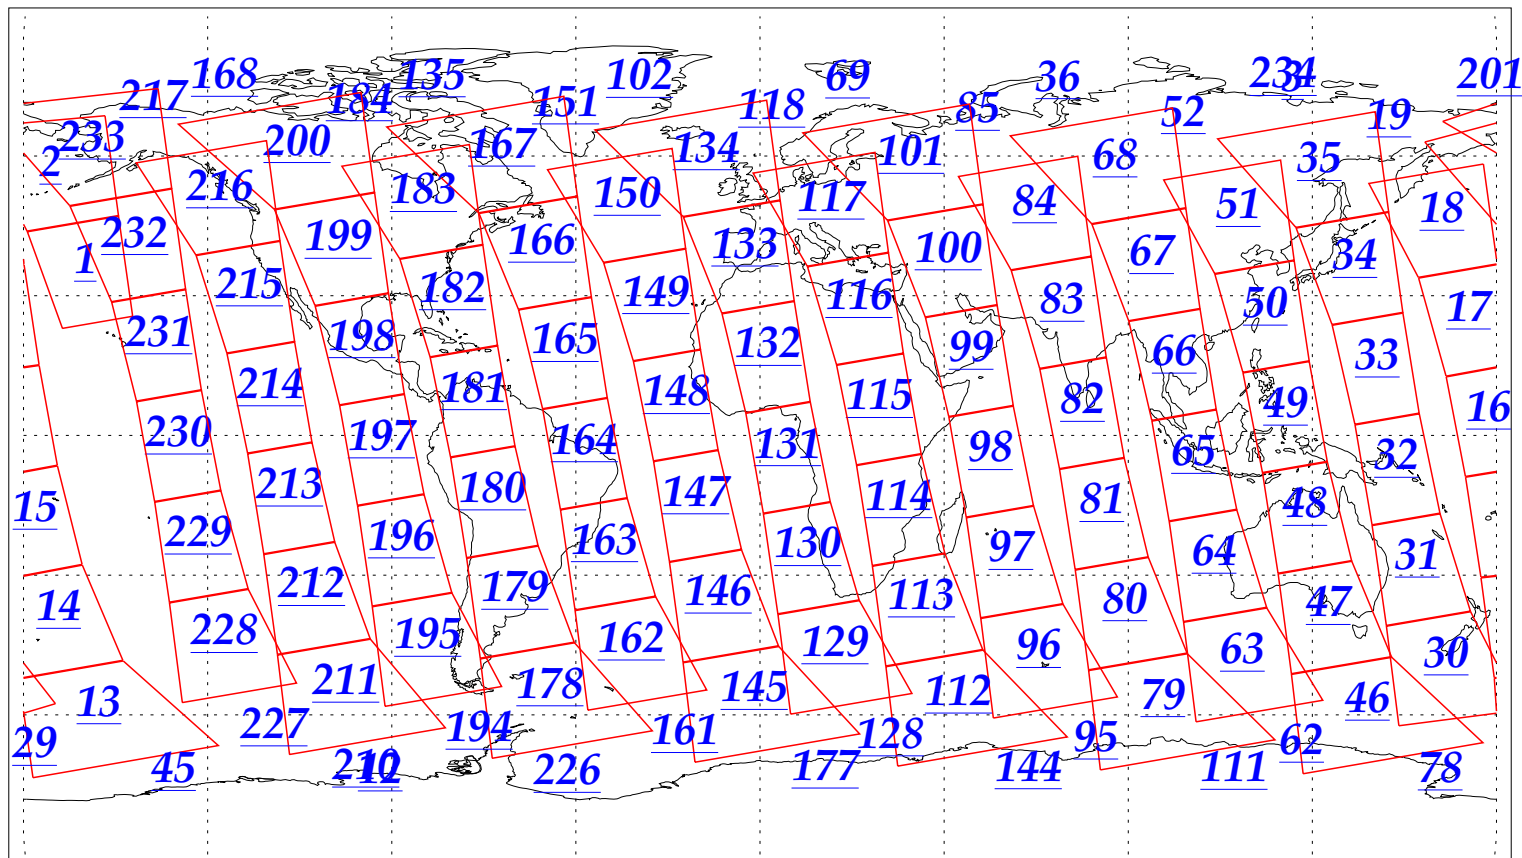

L1B Availability  
AMSU Granules: 240  
HSB Granules: 240  
AIRS Granules: 240

21 Dec 2002  
DoY 355  
Aqua Day 231  
Granules: 1 to 120

Granules: 121 to 240

Legend: AMSU Available, HSB Available, AIRS Available

L1B Availability  
AMSU Granules: 240  
HSB Granules: 240  
AIRS Granules: 240

21 Dec 2002  
DoY 355  
Aqua Day 231

Ascending Granules

Descending Granules

Legend: AMSU Available, HSB Available, AIRS Available

L1B Availability  
 AMSU Granules: 240  
 HSB Granules: 240  
 AIRS Granules: 240

21 Dec 2002  
 DoY 355  
 Aqua Day 231

Northern Hemisphere Granules

Southern Hemisphere Granules

Legend: AMSU Available, HSB Available, **AIRS Available**