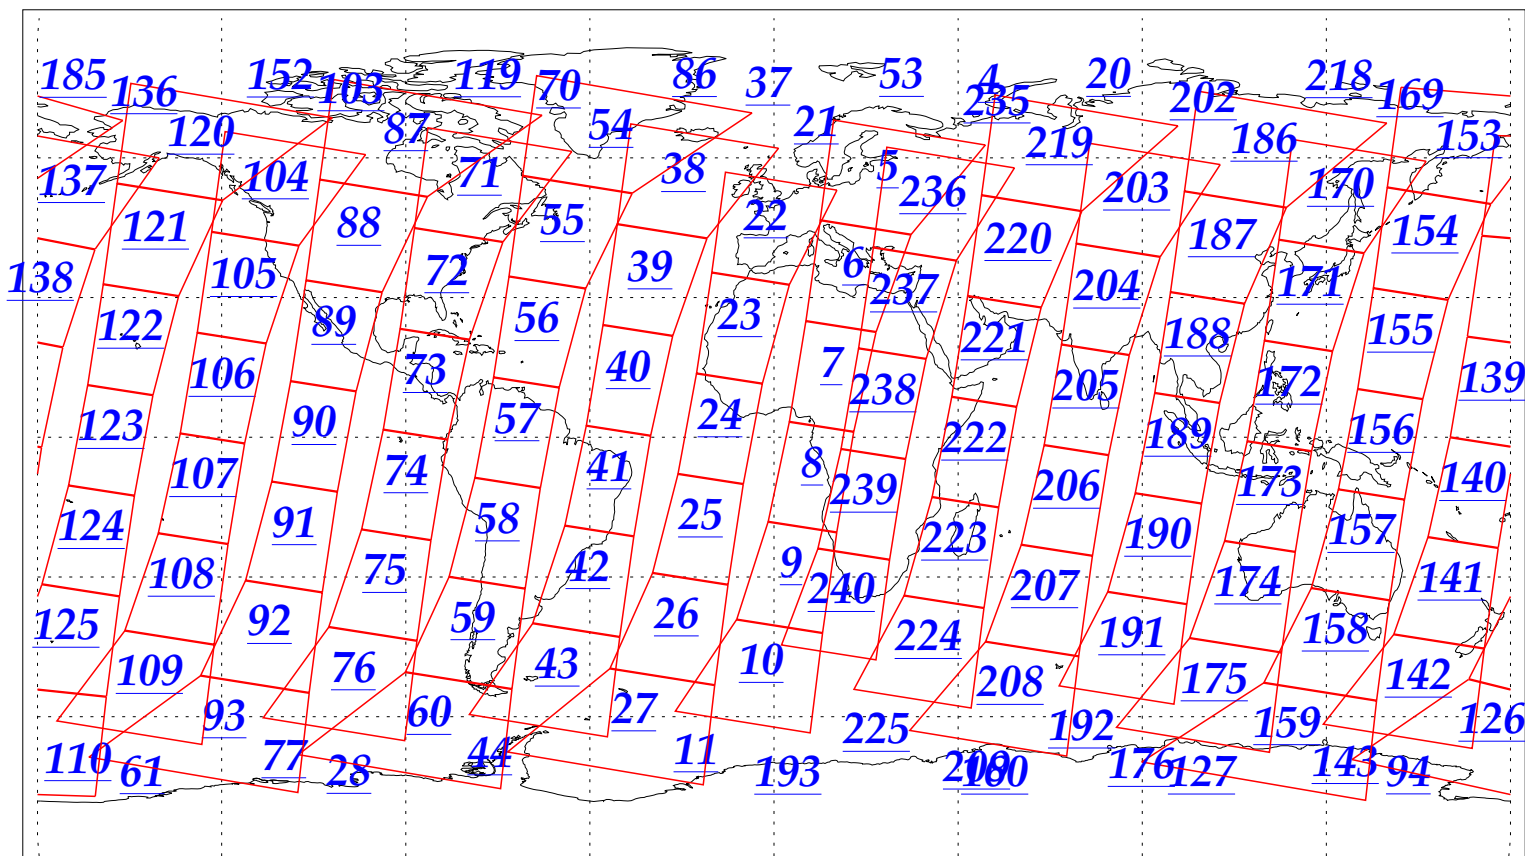

L1B Availability  
AMSU Granules: 240  
HSB Granules: 240  
AIRS Granules: 240

21 Dec 2002  
DoY 355  
Aqua Day 231  
Granules: 1 to 120

Granules: 121 to 240

Legend: AMSU Available, HSB Available, AIRS Available

L1B Availability  
AMSU Granules: 240  
HSB Granules: 240  
AIRS Granules: 240

21 Dec 2002  
DoY 355  
Aqua Day 231

Ascending Granules

Descending Granules

Legend: AMSU Available, HSB Available, AIRS Available

L1B Availability  
 AMSU Granules: 240  
 HSB Granules: 240  
 AIRS Granules: 240

21 Dec 2002  
 DoY 355  
 Aqua Day 231

Northern Hemisphere Granules

Southern Hemisphere Granules

Legend: AMSU Available, HSB Available, **AIRS Available**