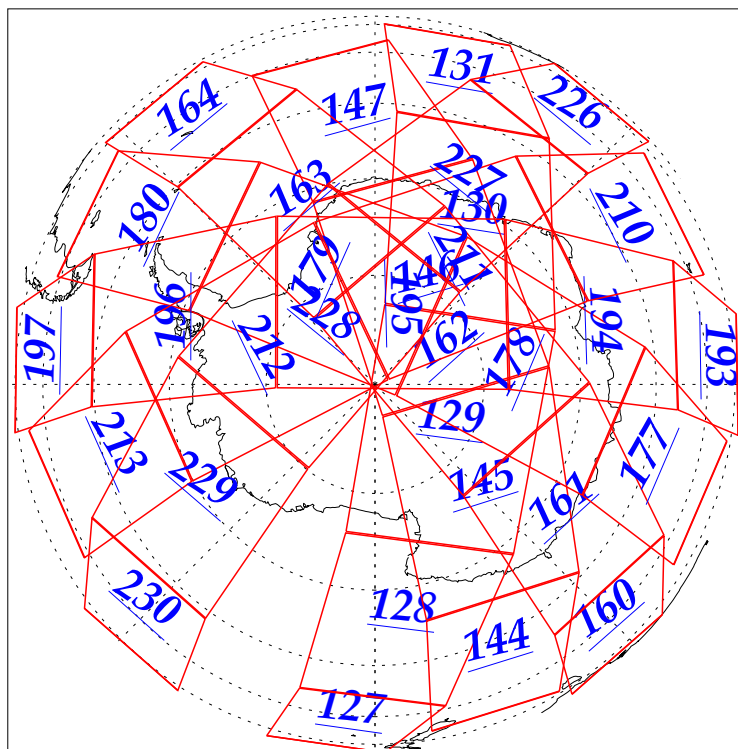

L1B Availability  
AMSU Granules: 240  
HSB Granules: 240  
AIRS Granules: 240

19 Dec 2002  
DoY 353  
Aqua Day 229

Ascending Granules

Descending Granules

Legend: AMSU Available, HSB Available, AIRS Available

L1B Availability  
 AMSU Granules: 240  
 HSB Granules: 240  
 AIRS Granules: 240

19 Dec 2002  
 DoY 353  
 Aqua Day 229

Northern Hemisphere Granules

Southern Hemisphere Granules

Legend: AMSU Available, HSB Available, **AIRS Available**