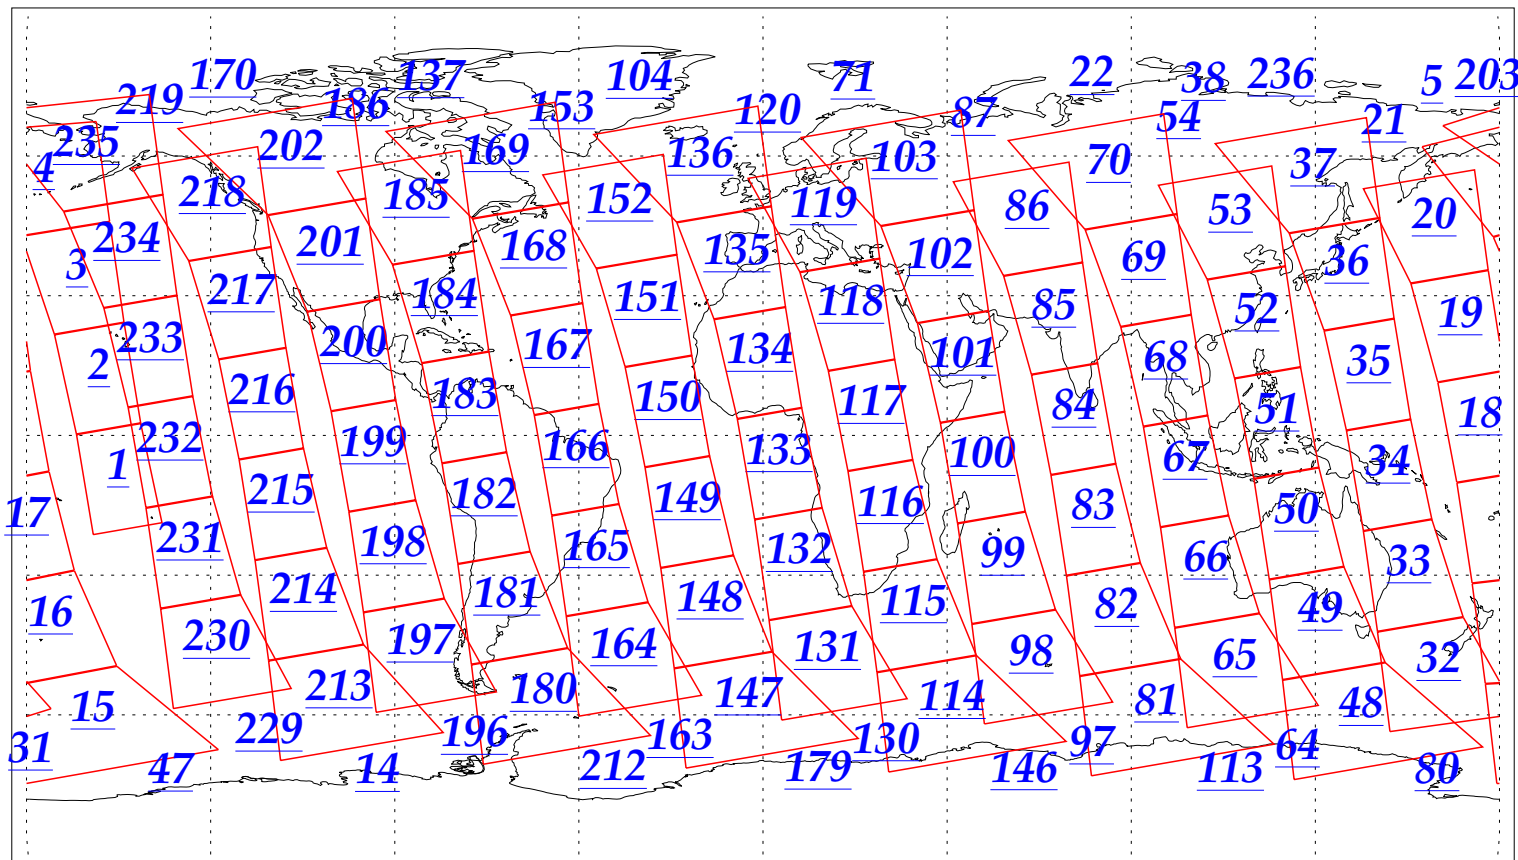

L1B Availability  
AMSU Granules: 240  
HSB Granules: 240  
AIRS Granules: 240

19 Dec 2002  
DoY 353  
Aqua Day 229  
Granules: 1 to 120

Granules: 121 to 240

Legend: AMSU Available, HSB Available, AIRS Available

L1B Availability  
AMSU Granules: 240  
HSB Granules: 240  
AIRS Granules: 240

19 Dec 2002  
DoY 353  
Aqua Day 229

Ascending Granules

Descending Granules

Legend: AMSU Available, HSB Available, AIRS Available

L1B Availability  
 AMSU Granules: 240  
 HSB Granules: 240  
 AIRS Granules: 240

19 Dec 2002  
 DoY 353  
 Aqua Day 229

Northern Hemisphere Granules

Southern Hemisphere Granules

Legend: AMSU Available, HSB Available, **AIRS Available**