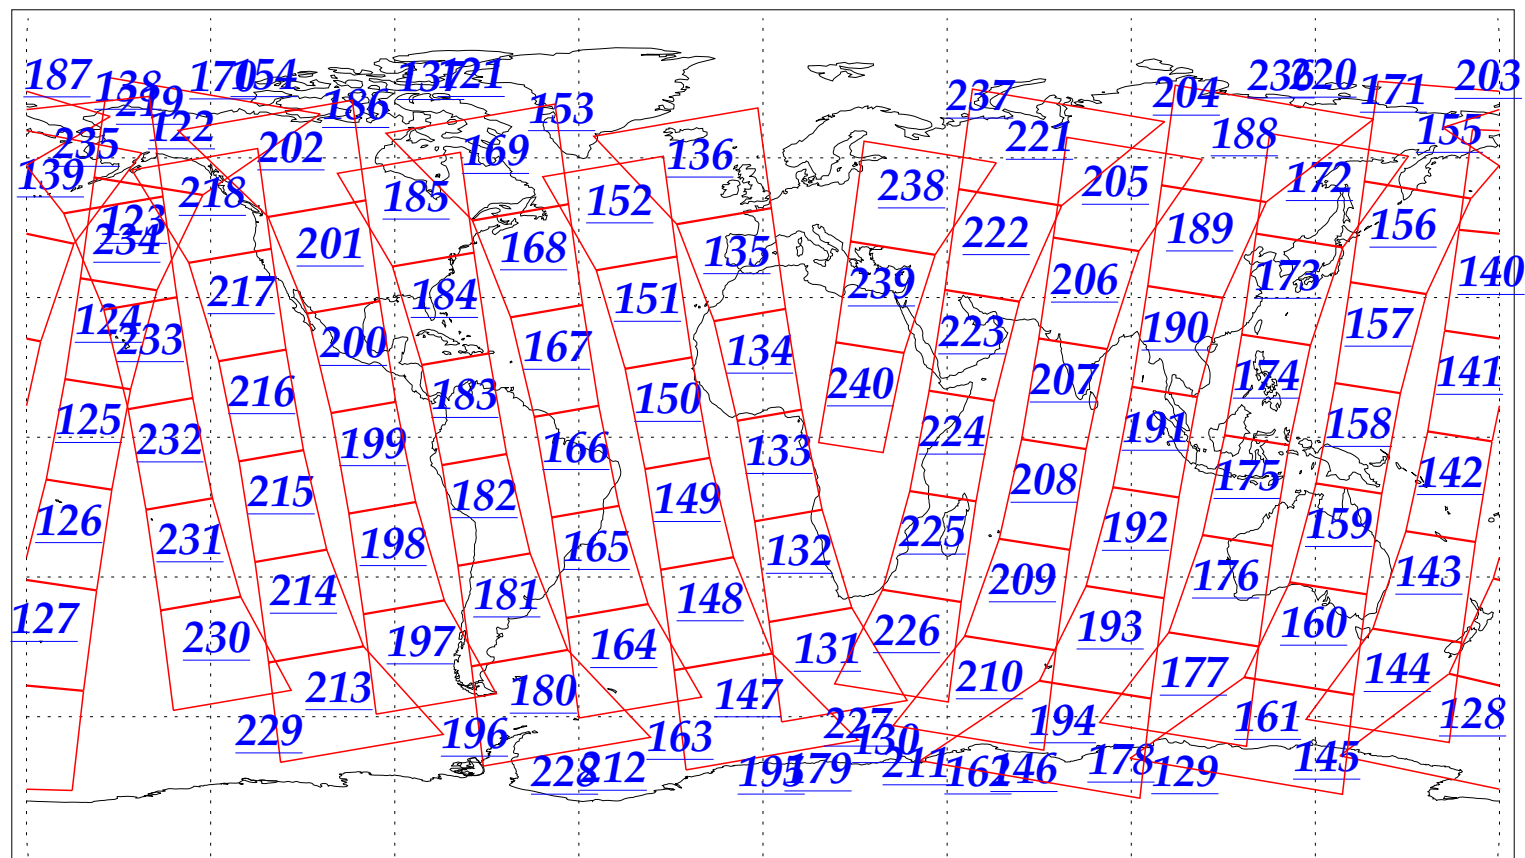

L1B Availability  
AMSU Granules: 240  
HSB Granules: 240  
AIRS Granules: 240

19 Dec 2002  
DoY 353  
Aqua Day 229  
Granules: 1 to 120

Granules: 121 to 240

Legend: AMSU Available, HSB Available, AIRS Available

L1B Availability  
AMSU Granules: 240  
HSB Granules: 240  
AIRS Granules: 240

19 Dec 2002  
DoY 353  
Aqua Day 229

Ascending Granules

Descending Granules

Legend: AMSU Available, HSB Available, AIRS Available

L1B Availability  
 AMSU Granules: 240  
 HSB Granules: 240  
 AIRS Granules: 240

19 Dec 2002  
 DoY 353  
 Aqua Day 229

Northern Hemisphere Granules

Southern Hemisphere Granules

Legend: AMSU Available, HSB Available, **AIRS Available**