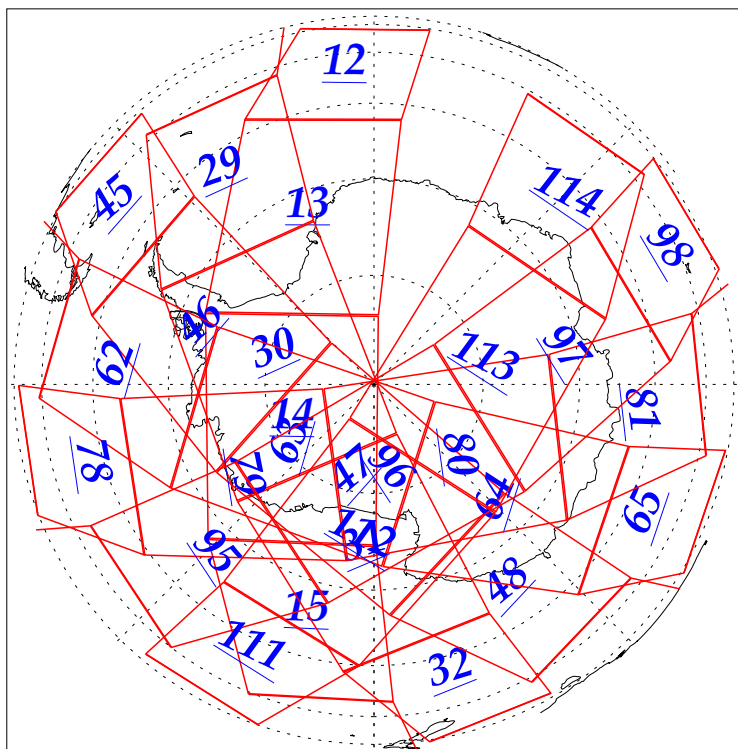

L1B Availability  
AMSU Granules: 240  
HSB Granules: 240  
AIRS Granules: 240

19 Dec 2002  
DoY 353  
Aqua Day 229  
Granules: 1 to 120

Granules: 121 to 240

Legend: AMSU Available, HSB Available, AIRS Available

L1B Availability  
AMSU Granules: 240  
HSB Granules: 240  
AIRS Granules: 240

19 Dec 2002  
DoY 353  
Aqua Day 229

Ascending Granules

Descending Granules

Legend: AMSU Available, HSB Available, AIRS Available

L1B Availability  
 AMSU Granules: 240  
 HSB Granules: 240  
 AIRS Granules: 240

19 Dec 2002  
 DoY 353  
 Aqua Day 229

Northern Hemisphere Granules

Southern Hemisphere Granules

Legend: AMSU Available, HSB Available, **AIRS Available**