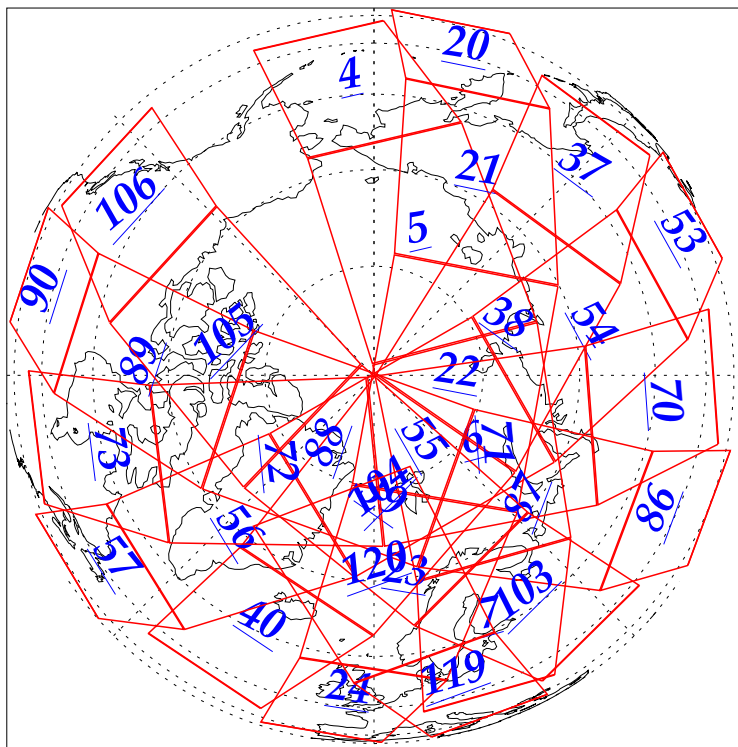

L1B Availability  
AMSU Granules: 240  
HSB Granules: 240  
AIRS Granules: 240

19 Dec 2002  
DoY 353  
Aqua Day 229  
Granules: 1 to 120

Granules: 121 to 240

Legend: AMSU Available, HSB Available, AIRS Available

L1B Availability  
AMSU Granules: 240  
HSB Granules: 240  
AIRS Granules: 240

19 Dec 2002  
DoY 353  
Aqua Day 229

Ascending Granules

Descending Granules

Legend: AMSU Available, HSB Available, AIRS Available

L1B Availability  
 AMSU Granules: 240  
 HSB Granules: 240  
 AIRS Granules: 240

19 Dec 2002  
 DoY 353  
 Aqua Day 229

Northern Hemisphere Granules

Southern Hemisphere Granules

Legend: AMSU Available, HSB Available, **AIRS Available**