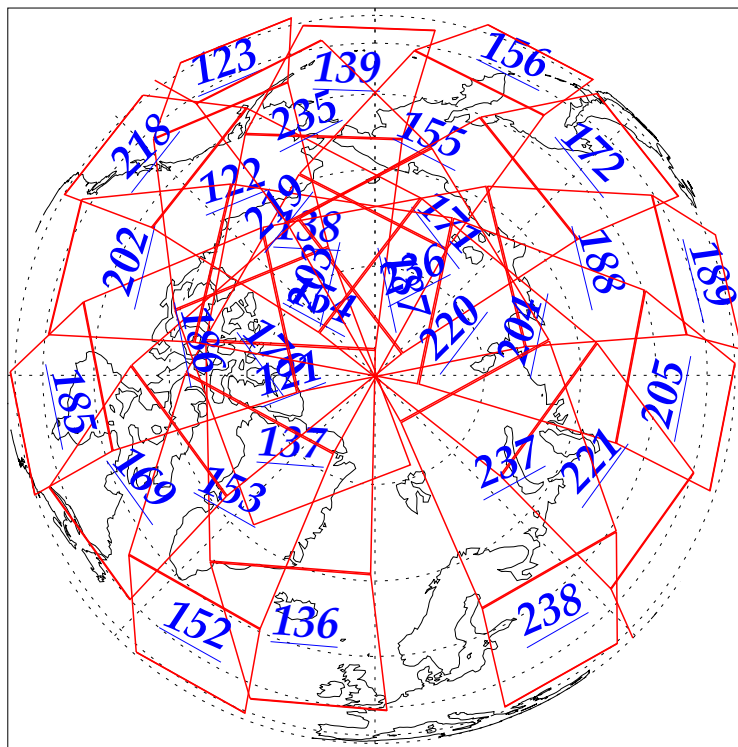

L1B Availability  
AMSU Granules: 240  
HSB Granules: 240  
AIRS Granules: 240

19 Dec 2002  
DoY 353  
Aqua Day 229  
Granules: 1 to 120

Granules: 121 to 240

Legend: AMSU Available, HSB Available, AIRS Available

L1B Availability  
AMSU Granules: 240  
HSB Granules: 240  
AIRS Granules: 240

19 Dec 2002  
DoY 353  
Aqua Day 229

Ascending Granules

Descending Granules

Legend: AMSU Available, HSB Available, AIRS Available

L1B Availability  
 AMSU Granules: 240  
 HSB Granules: 240  
 AIRS Granules: 240

19 Dec 2002  
 DoY 353  
 Aqua Day 229

Northern Hemisphere Granules

Southern Hemisphere Granules

Legend: AMSU Available, HSB Available, **AIRS Available**