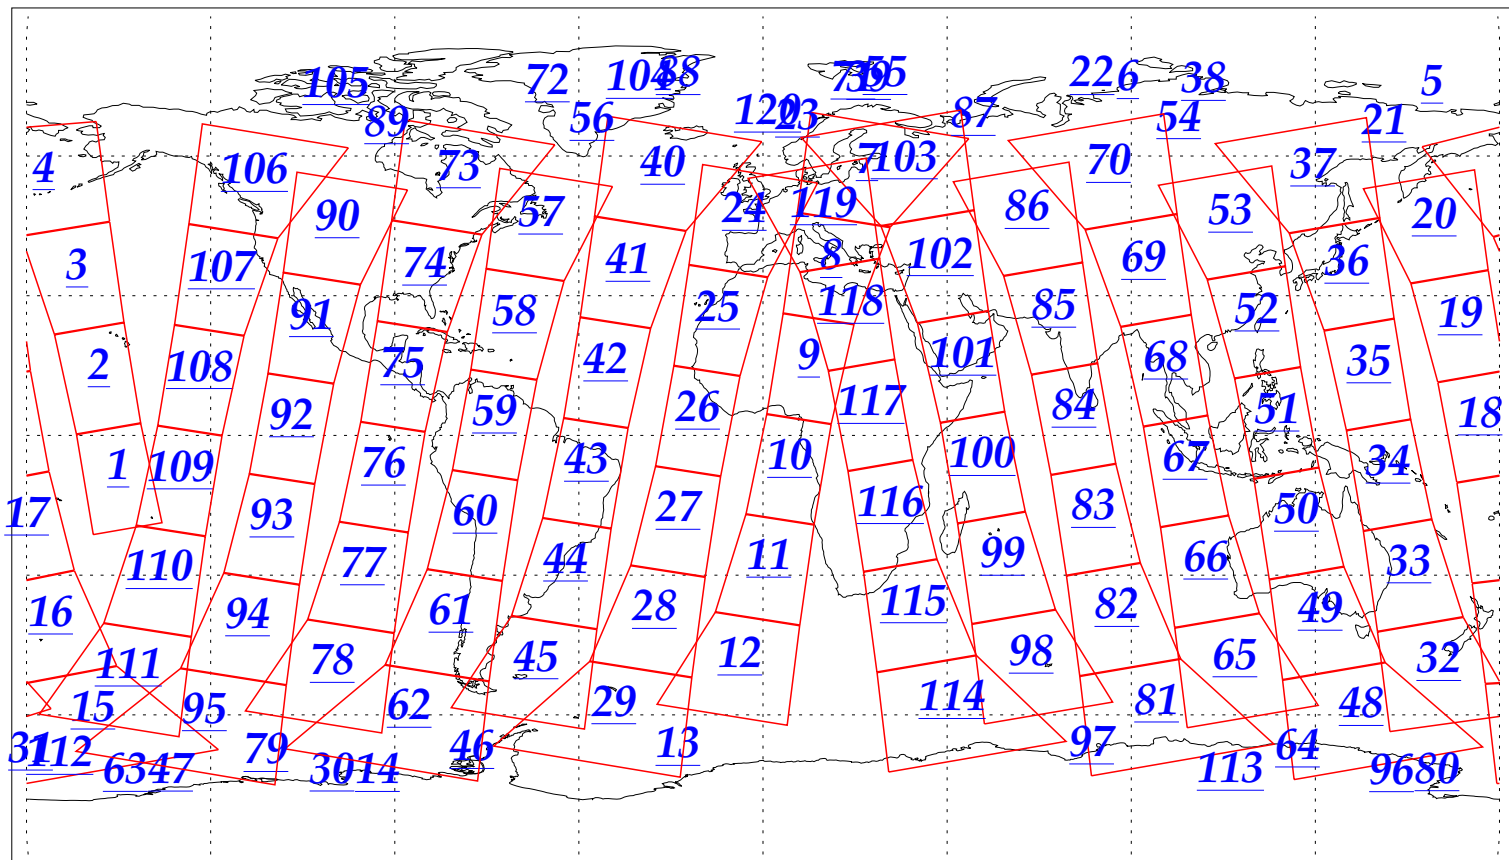

L1B Availability  
AMSU Granules: 240  
HSB Granules: 240  
AIRS Granules: 240

19 Dec 2002  
DoY 353  
Aqua Day 229  
Granules: 1 to 120

Granules: 121 to 240

Legend: AMSU Available, HSB Available, AIRS Available

L1B Availability  
AMSU Granules: 240  
HSB Granules: 240  
AIRS Granules: 240

19 Dec 2002  
DoY 353  
Aqua Day 229

Ascending Granules

Descending Granules

Legend: AMSU Available, HSB Available, AIRS Available

L1B Availability  
 AMSU Granules: 240  
 HSB Granules: 240  
 AIRS Granules: 240

19 Dec 2002  
 DoY 353  
 Aqua Day 229

Northern Hemisphere Granules

Southern Hemisphere Granules

Legend: AMSU Available, HSB Available, **AIRS Available**