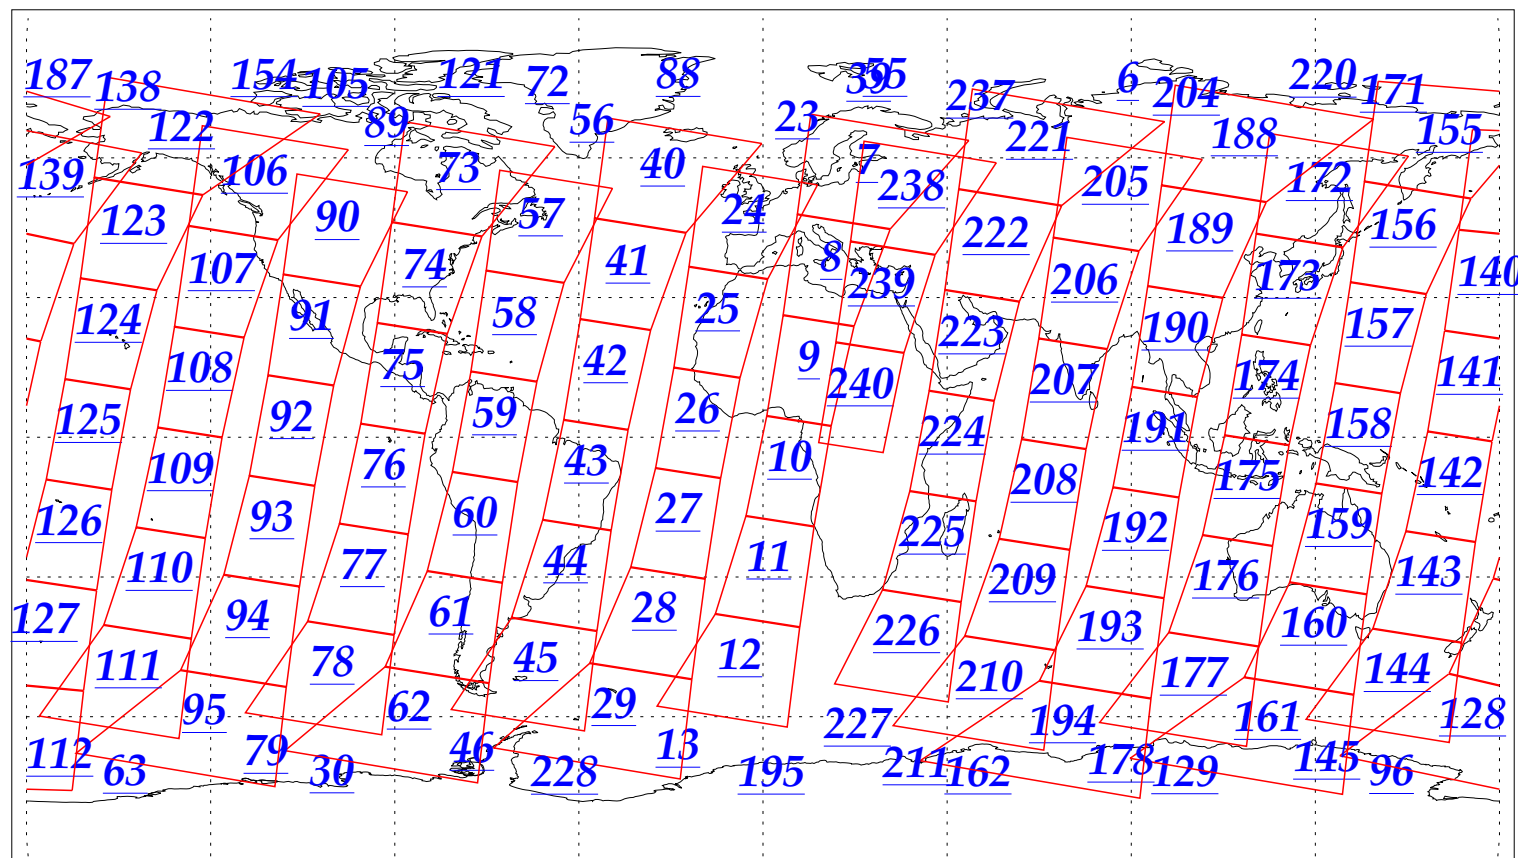

L1B Availability  
AMSU Granules: 240  
HSB Granules: 240  
AIRS Granules: 240

19 Dec 2002  
DoY 353  
Aqua Day 229  
Granules: 1 to 120

Granules: 121 to 240

Legend: AMSU Available, HSB Available, AIRS Available

L1B Availability  
AMSU Granules: 240  
HSB Granules: 240  
AIRS Granules: 240

19 Dec 2002  
DoY 353  
Aqua Day 229

Ascending Granules

Descending Granules

Legend: AMSU Available, HSB Available, AIRS Available

L1B Availability  
 AMSU Granules: 240  
 HSB Granules: 240  
 AIRS Granules: 240

19 Dec 2002  
 DoY 353  
 Aqua Day 229

Northern Hemisphere Granules

Southern Hemisphere Granules

Legend: AMSU Available, HSB Available, **AIRS Available**