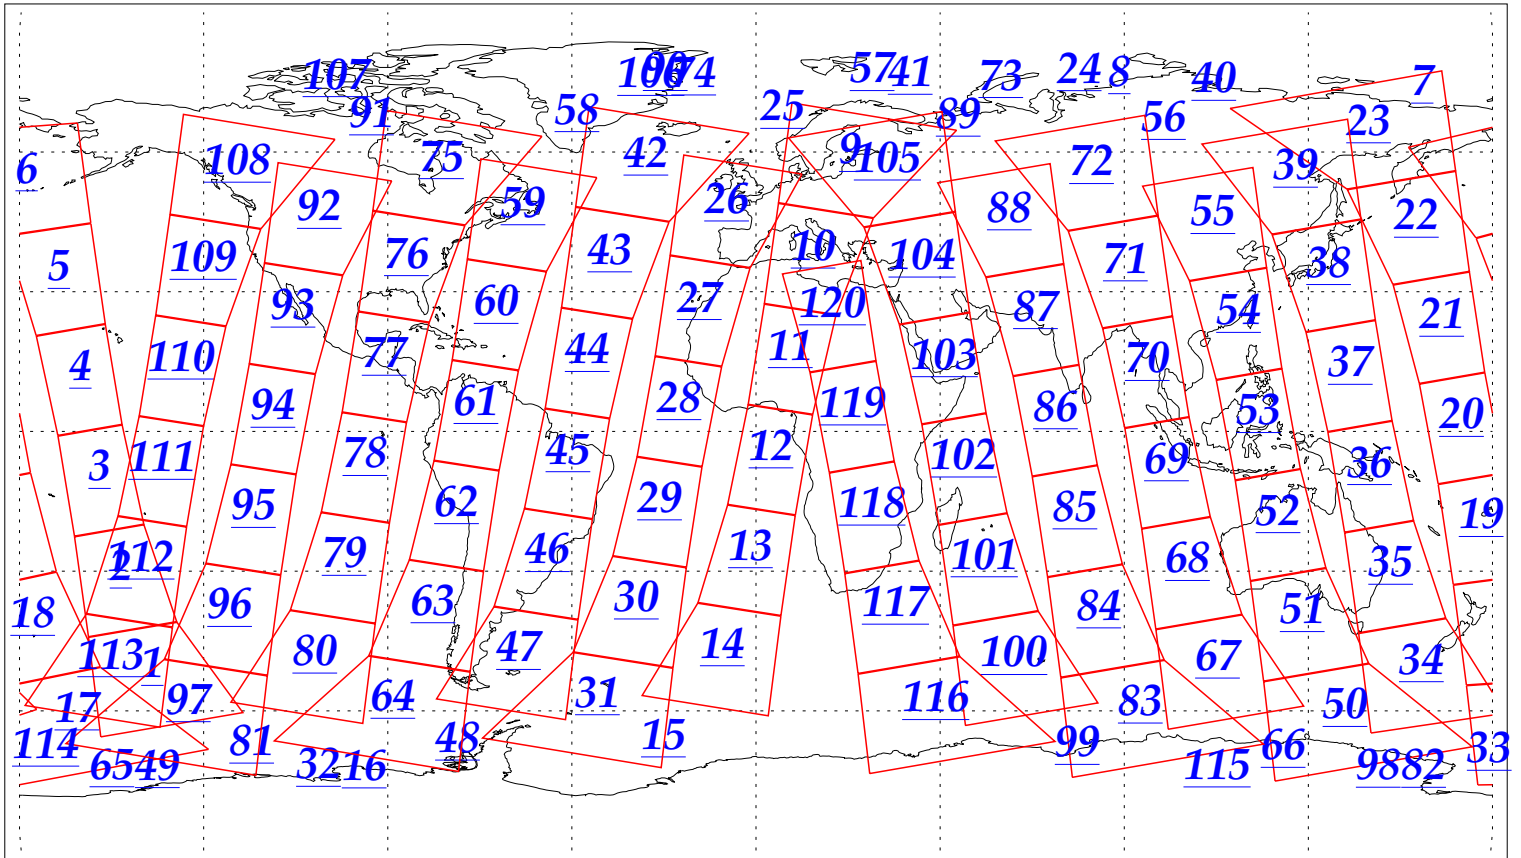

L1B Availability
AMSU Granules: 240
HSB Granules: 240
AIRS Granules: 240

17 Dec 2002
DoY 351
Aqua Day 227

Granules: 1 to 120

Granules: 121 to 240

Legend: AMSU Available, HSB Available, AIRS Available

L1B Availability
AMSU Granules: 240
HSB Granules: 240
AIRS Granules: 240

17 Dec 2002
DoY 351
Aqua Day 227

Ascending Granules

Descending Granules

Legend: AMSU Available, HSB Available, AIRS Available

L1B Availability
 AMSU Granules: 240
 HSB Granules: 240
 AIRS Granules: 240

17 Dec 2002
 DoY 351
 Aqua Day 227

Northern Hemisphere Granules

Southern Hemisphere Granules

Legend: AMSU Available, HSB Available, **AIRS Available**