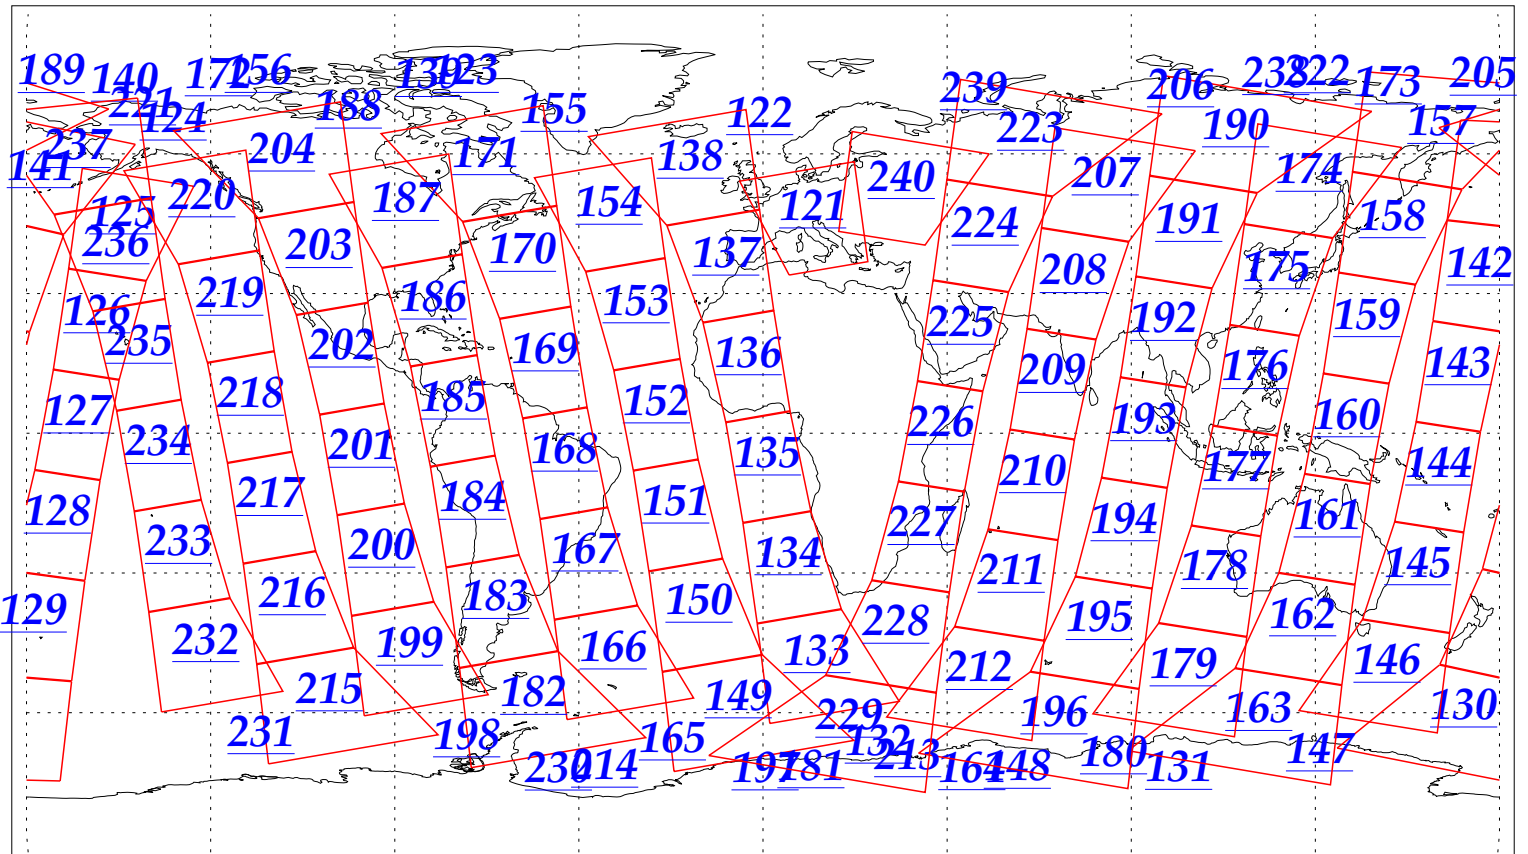

L1B Availability
AMSU Granules: 240
HSB Granules: 240
AIRS Granules: 240

17 Dec 2002
DoY 351
Aqua Day 227

Granules: 1 to 120

Granules: 121 to 240

Legend: AMSU Available, HSB Available, AIRS Available

L1B Availability
AMSU Granules: 240
HSB Granules: 240
AIRS Granules: 240

17 Dec 2002
DoY 351
Aqua Day 227

Ascending Granules

Descending Granules

Legend: AMSU Available, HSB Available, AIRS Available

L1B Availability
 AMSU Granules: 240
 HSB Granules: 240
 AIRS Granules: 240

17 Dec 2002
 DoY 351
 Aqua Day 227

Northern Hemisphere Granules

Southern Hemisphere Granules

Legend: AMSU Available, HSB Available, **AIRS Available**