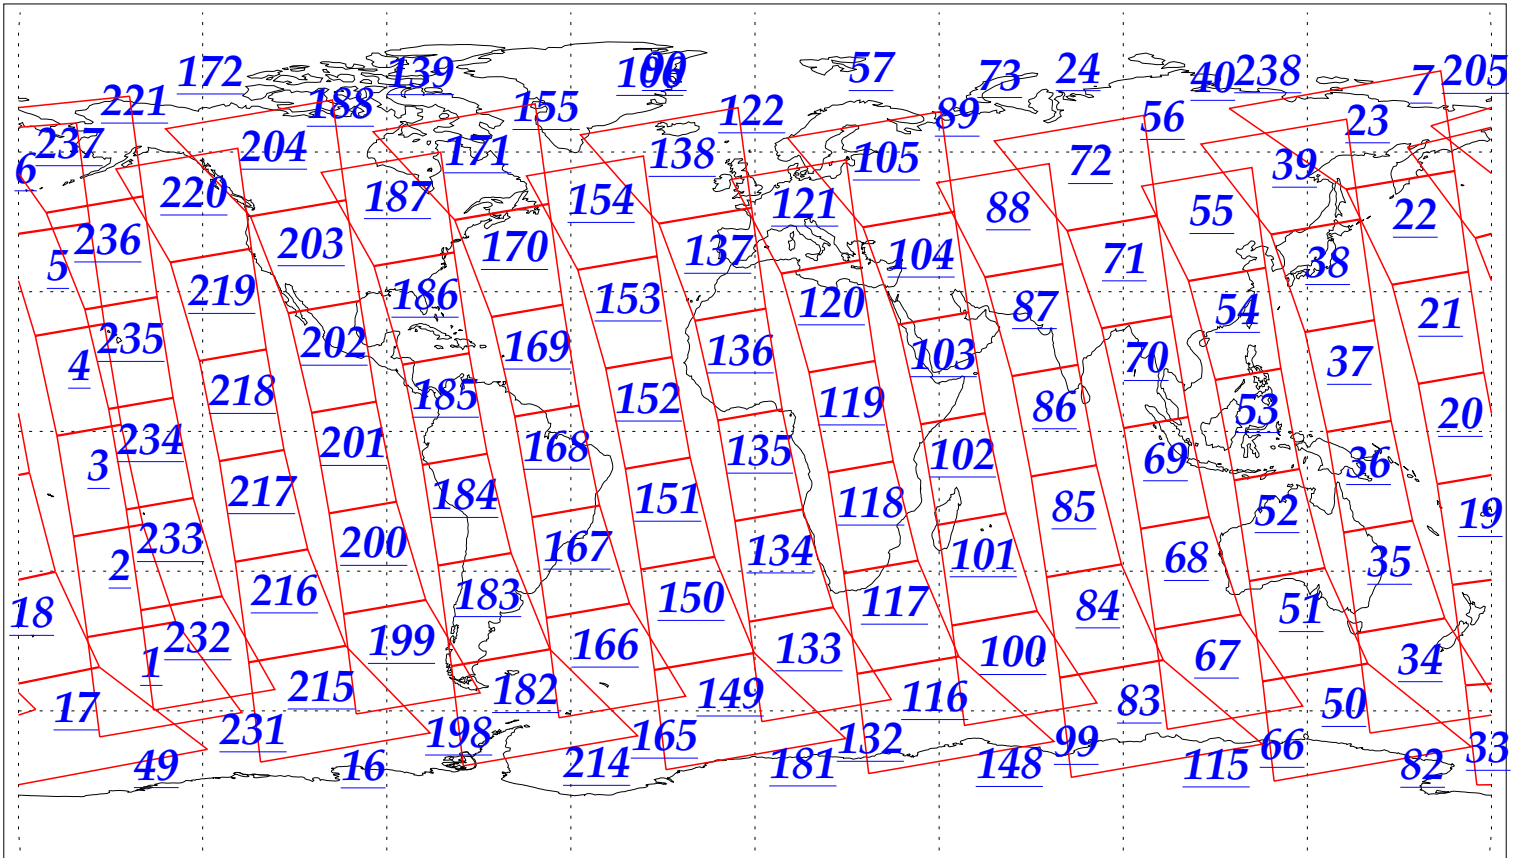

L1B Availability
AMSU Granules: 240
HSB Granules: 240
AIRS Granules: 240

17 Dec 2002
DoY 351
Aqua Day 227

Granules: 1 to 120

Granules: 121 to 240

Legend: AMSU Available, HSB Available, AIRS Available

L1B Availability
AMSU Granules: 240
HSB Granules: 240
AIRS Granules: 240

17 Dec 2002
DoY 351
Aqua Day 227

Ascending Granules

Descending Granules

Legend: AMSU Available, HSB Available, AIRS Available

L1B Availability
 AMSU Granules: 240
 HSB Granules: 240
 AIRS Granules: 240

17 Dec 2002
 DoY 351
 Aqua Day 227

Northern Hemisphere Granules

Southern Hemisphere Granules

Legend: AMSU Available, HSB Available, **AIRS Available**