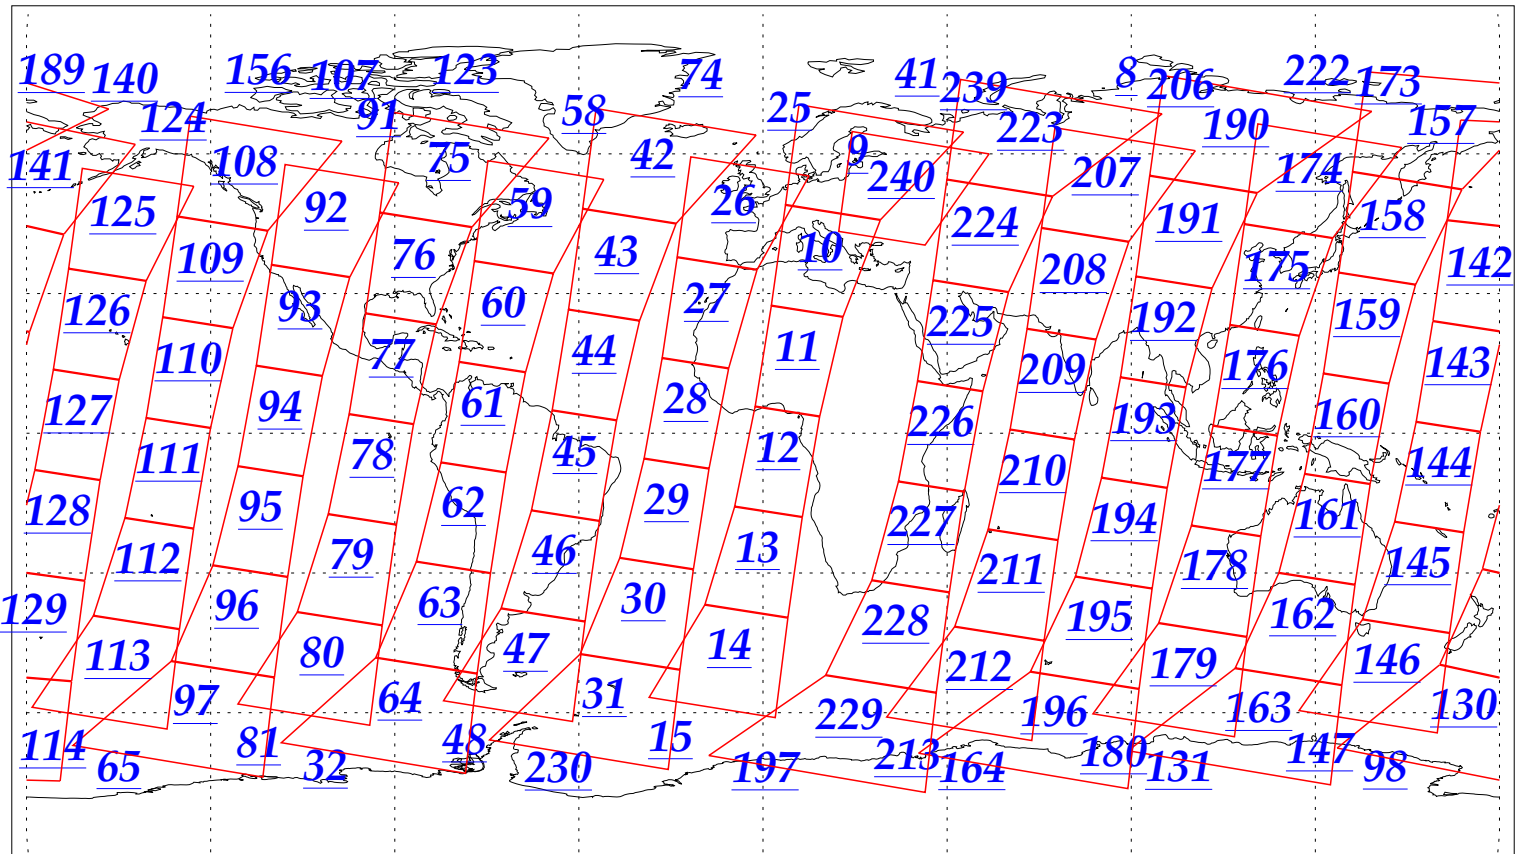

L1B Availability
AMSU Granules: 240
HSB Granules: 240
AIRS Granules: 240

17 Dec 2002
DoY 351
Aqua Day 227

Granules: 1 to 120

Granules: 121 to 240

Legend: AMSU Available, HSB Available, AIRS Available

L1B Availability
AMSU Granules: 240
HSB Granules: 240
AIRS Granules: 240

17 Dec 2002
DoY 351
Aqua Day 227

Ascending Granules

Descending Granules

Legend: AMSU Available, HSB Available, AIRS Available

L1B Availability
 AMSU Granules: 240
 HSB Granules: 240
 AIRS Granules: 240

17 Dec 2002
 DoY 351
 Aqua Day 227

Northern Hemisphere Granules

Southern Hemisphere Granules

Legend: AMSU Available, HSB Available, **AIRS Available**