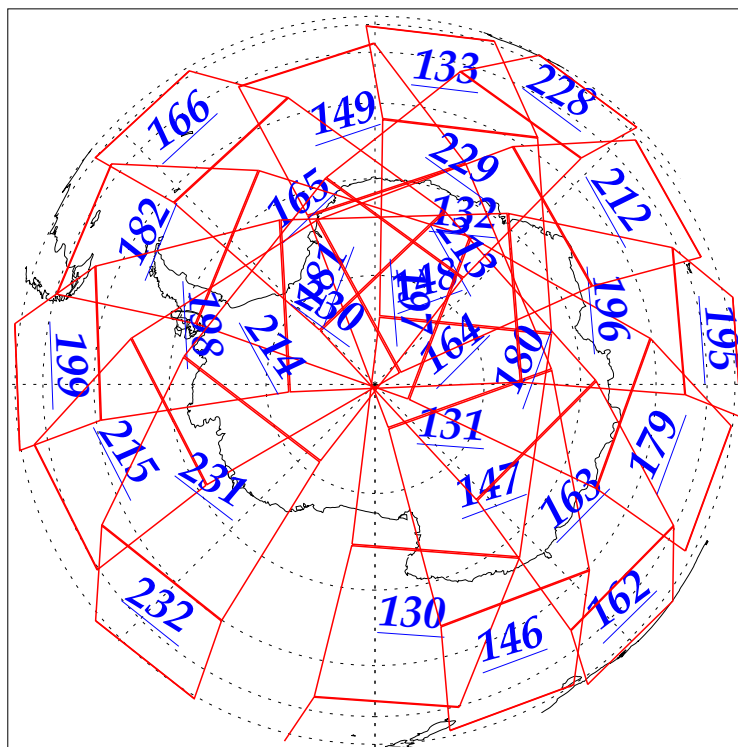

L1B Availability
AMSU Granules: 240
HSB Granules: 240
AIRS Granules: 240

17 Dec 2002
DoY 351
Aqua Day 227

Granules: 1 to 120

Granules: 121 to 240

Legend: AMSU Available, HSB Available, AIRS Available

L1B Availability
AMSU Granules: 240
HSB Granules: 240
AIRS Granules: 240

17 Dec 2002
DoY 351
Aqua Day 227

Ascending Granules

Descending Granules

Legend: AMSU Available, HSB Available, AIRS Available

L1B Availability
 AMSU Granules: 240
 HSB Granules: 240
 AIRS Granules: 240

17 Dec 2002
 DoY 351
 Aqua Day 227

Northern Hemisphere Granules

Southern Hemisphere Granules

Legend: AMSU Available, HSB Available, **AIRS Available**