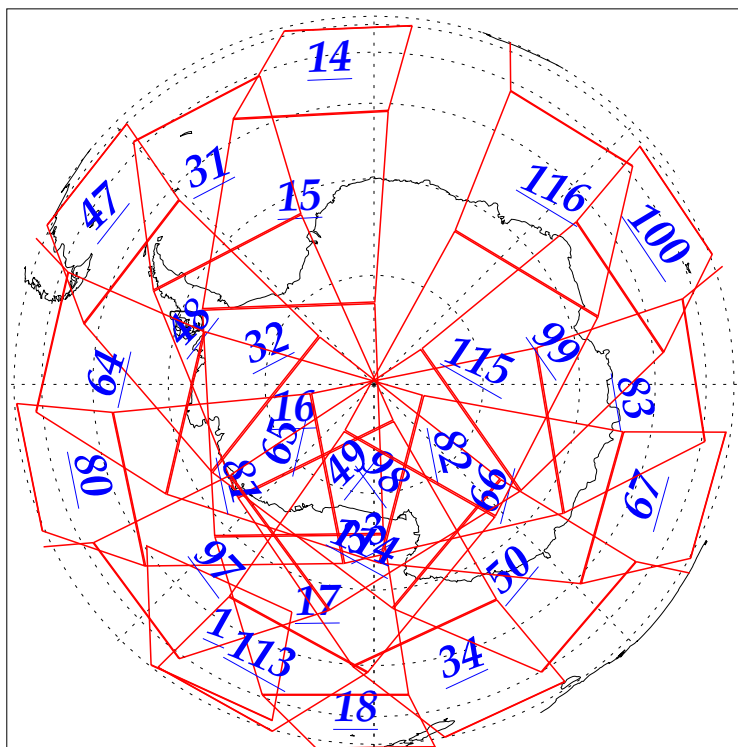

L1B Availability
AMSU Granules: 240
HSB Granules: 240
AIRS Granules: 240

17 Dec 2002
DoY 351
Aqua Day 227

Granules: 1 to 120

Granules: 121 to 240

Legend: AMSU Available, HSB Available, AIRS Available

L1B Availability
AMSU Granules: 240
HSB Granules: 240
AIRS Granules: 240

17 Dec 2002
DoY 351
Aqua Day 227

Ascending Granules

Descending Granules

Legend: AMSU Available, HSB Available, AIRS Available

L1B Availability
 AMSU Granules: 240
 HSB Granules: 240
 AIRS Granules: 240

17 Dec 2002
 DoY 351
 Aqua Day 227

Northern Hemisphere Granules

Southern Hemisphere Granules

Legend: AMSU Available, HSB Available, **AIRS Available**