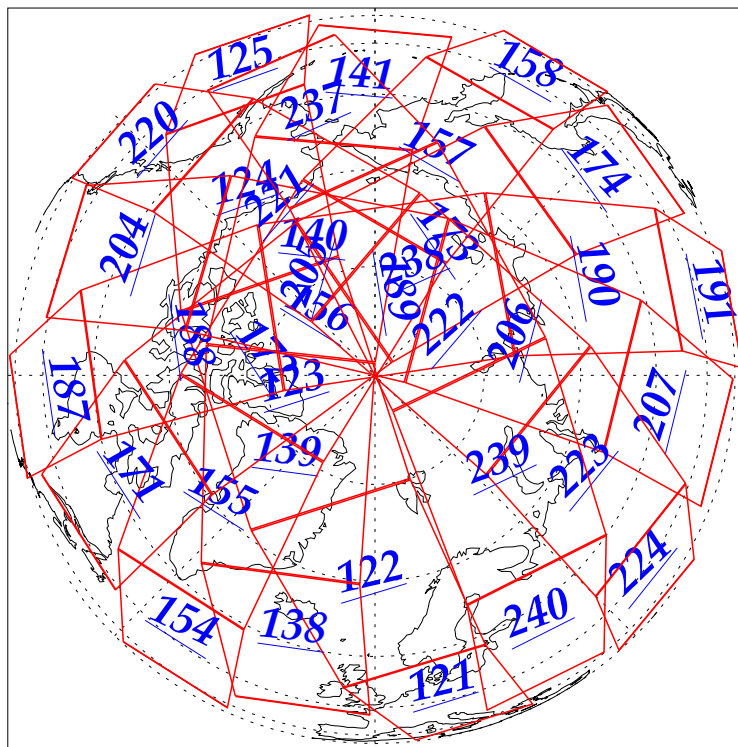

L1B Availability
AMSU Granules: 240
HSB Granules: 240
AIRS Granules: 240

17 Dec 2002
DoY 351
Aqua Day 227

Granules: 1 to 120

Granules: 121 to 240

Legend: AMSU Available, HSB Available, AIRS Available

L1B Availability
AMSU Granules: 240
HSB Granules: 240
AIRS Granules: 240

17 Dec 2002
DoY 351
Aqua Day 227

Ascending Granules

Descending Granules

Legend: AMSU Available, HSB Available, AIRS Available

L1B Availability
 AMSU Granules: 240
 HSB Granules: 240
 AIRS Granules: 240

17 Dec 2002
 DoY 351
 Aqua Day 227

Northern Hemisphere Granules

Southern Hemisphere Granules

Legend: AMSU Available, HSB Available, **AIRS Available**