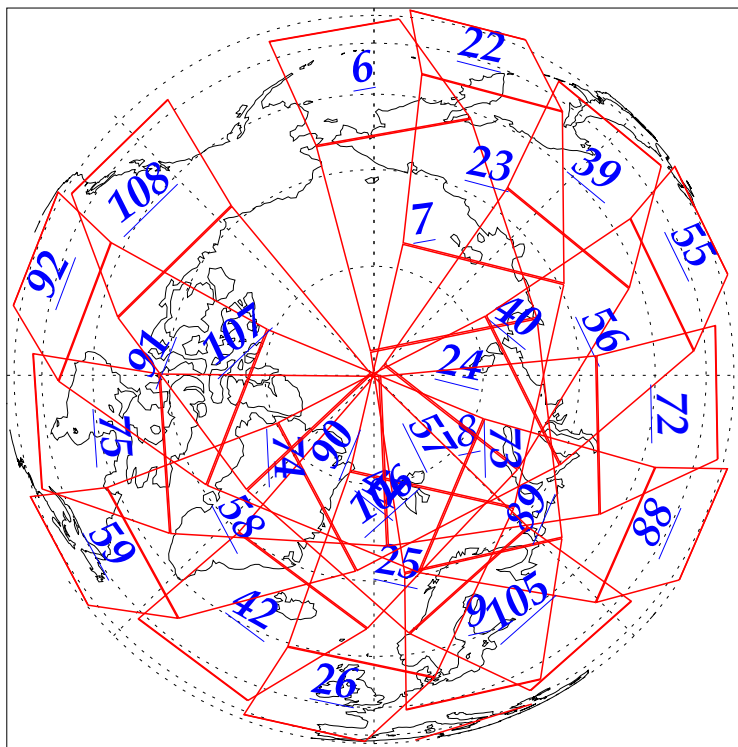

L1B Availability
AMSU Granules: 240
HSB Granules: 240
AIRS Granules: 240

17 Dec 2002
DoY 351
Aqua Day 227

Granules: 1 to 120

Granules: 121 to 240

Legend: AMSU Available, HSB Available, AIRS Available

L1B Availability
AMSU Granules: 240
HSB Granules: 240
AIRS Granules: 240

17 Dec 2002
DoY 351
Aqua Day 227

Ascending Granules

Descending Granules

Legend: AMSU Available, HSB Available, AIRS Available

L1B Availability
 AMSU Granules: 240
 HSB Granules: 240
 AIRS Granules: 240

17 Dec 2002
 DoY 351
 Aqua Day 227

Northern Hemisphere Granules

Southern Hemisphere Granules

Legend: AMSU Available, HSB Available, **AIRS Available**