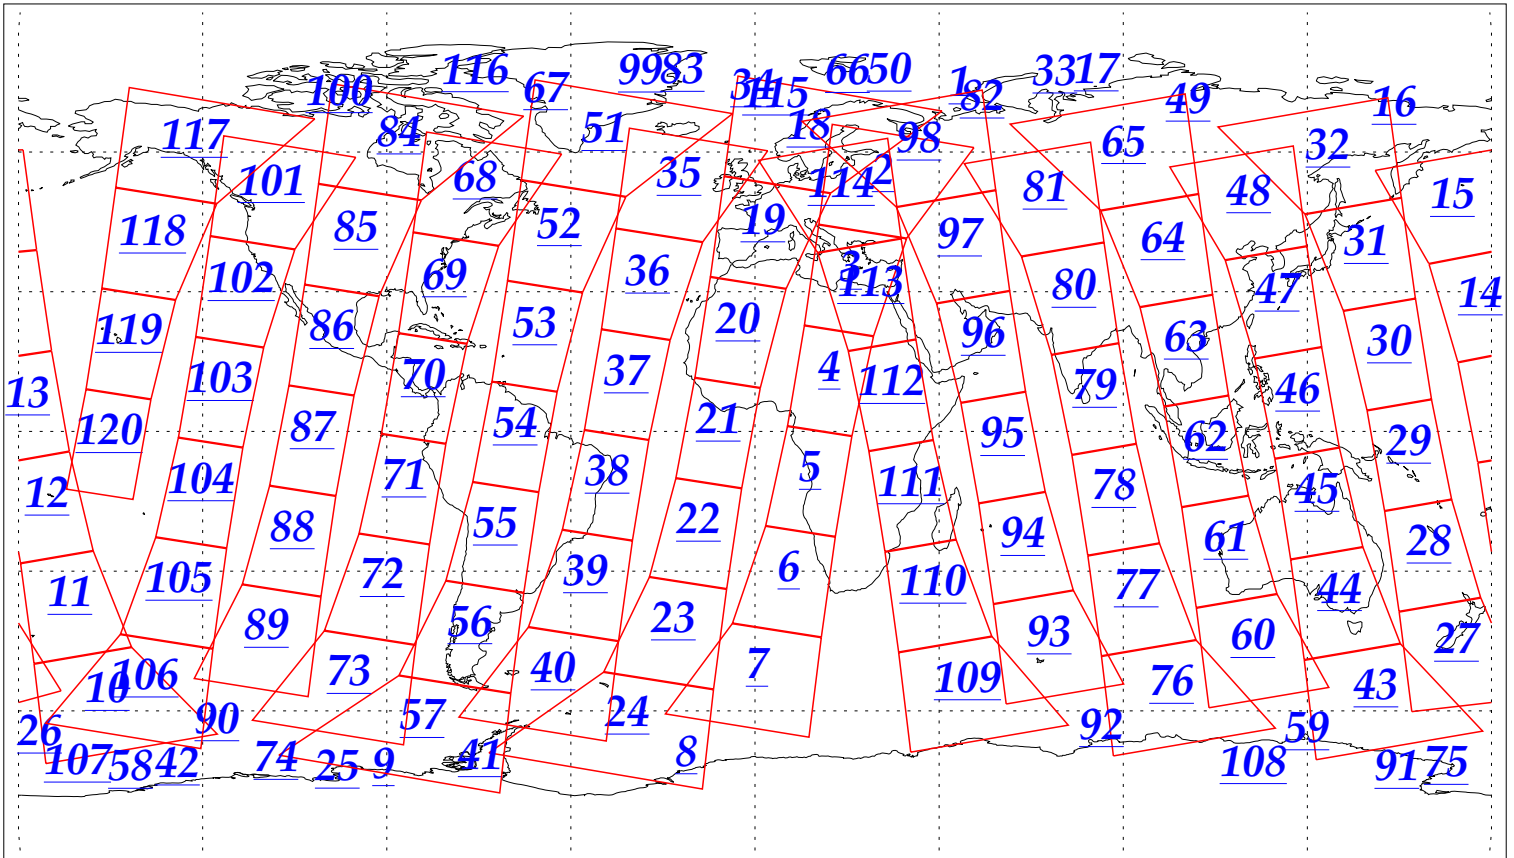

L1B Availability  
AMSU Granules: 240  
HSB Granules: 240  
AIRS Granules: 240

16 Dec 2002  
DoY 350  
Aqua Day 226  
Granules: 1 to 120

Granules: 121 to 240

Legend: AMSU Available, HSB Available, AIRS Available

L1B Availability  
AMSU Granules: 240  
HSB Granules: 240  
AIRS Granules: 240

16 Dec 2002  
DoY 350  
Aqua Day 226

Ascending Granules

Descending Granules

Legend: AMSU Available, HSB Available, AIRS Available

L1B Availability  
 AMSU Granules: 240  
 HSB Granules: 240  
 AIRS Granules: 240

16 Dec 2002  
 DoY 350  
 Aqua Day 226

Northern Hemisphere Granules

Southern Hemisphere Granules

Legend: AMSU Available, HSB Available, AIRS Available