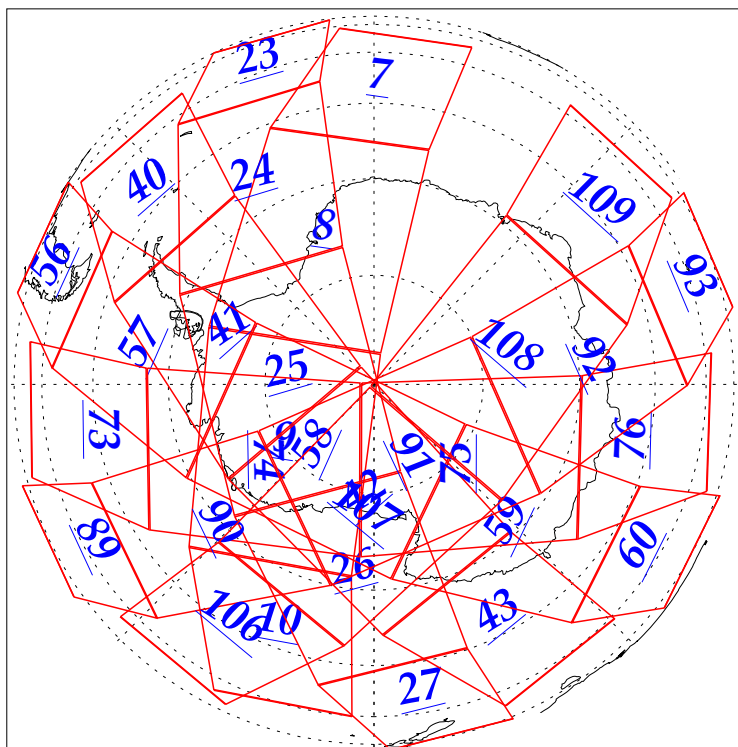

L1B Availability  
AMSU Granules: 240  
HSB Granules: 240  
AIRS Granules: 240

16 Dec 2002  
DoY 350  
Aqua Day 226  
Granules: 1 to 120

Granules: 121 to 240

Legend: AMSU Available, HSB Available, AIRS Available

L1B Availability  
AMSU Granules: 240  
HSB Granules: 240  
AIRS Granules: 240

16 Dec 2002  
DoY 350  
Aqua Day 226

Ascending Granules

Descending Granules

Legend: AMSU Available, HSB Available, AIRS Available

L1B Availability  
 AMSU Granules: 240  
 HSB Granules: 240  
 AIRS Granules: 240

16 Dec 2002  
 DoY 350  
 Aqua Day 226

Northern Hemisphere Granules

Southern Hemisphere Granules

Legend: AMSU Available, HSB Available, AIRS Available