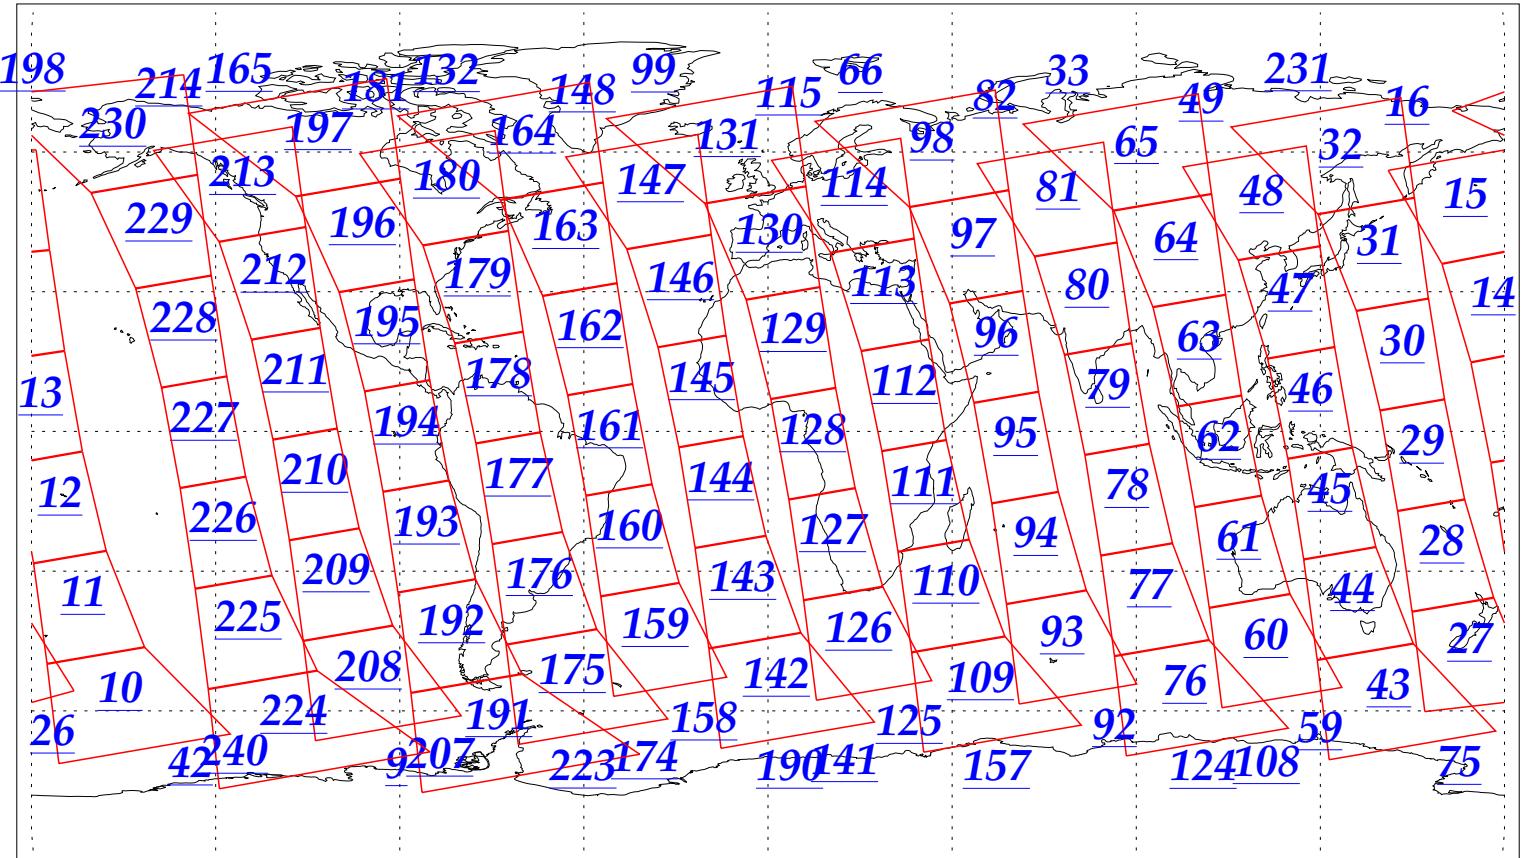

L1B Availability  
AMSU Granules: 240  
HSB Granules: 240  
AIRS Granules: 240

16 Dec 2002  
DoY 350  
Aqua Day 226  
Granules: 1 to 120

Granules: 121 to 240

Legend: AMSU Available, HSB Available, AIRS Available

L1B Availability  
AMSU Granules: 240  
HSB Granules: 240  
AIRS Granules: 240

16 Dec 2002  
DoY 350  
Aqua Day 226

Ascending Granules

Descending Granules

Legend: AMSU Available, HSB Available, AIRS Available

L1B Availability  
 AMSU Granules: 240  
 HSB Granules: 240  
 AIRS Granules: 240

16 Dec 2002  
 DoY 350  
 Aqua Day 226

Northern Hemisphere Granules

Southern Hemisphere Granules

Legend: AMSU Available, HSB Available, AIRS Available