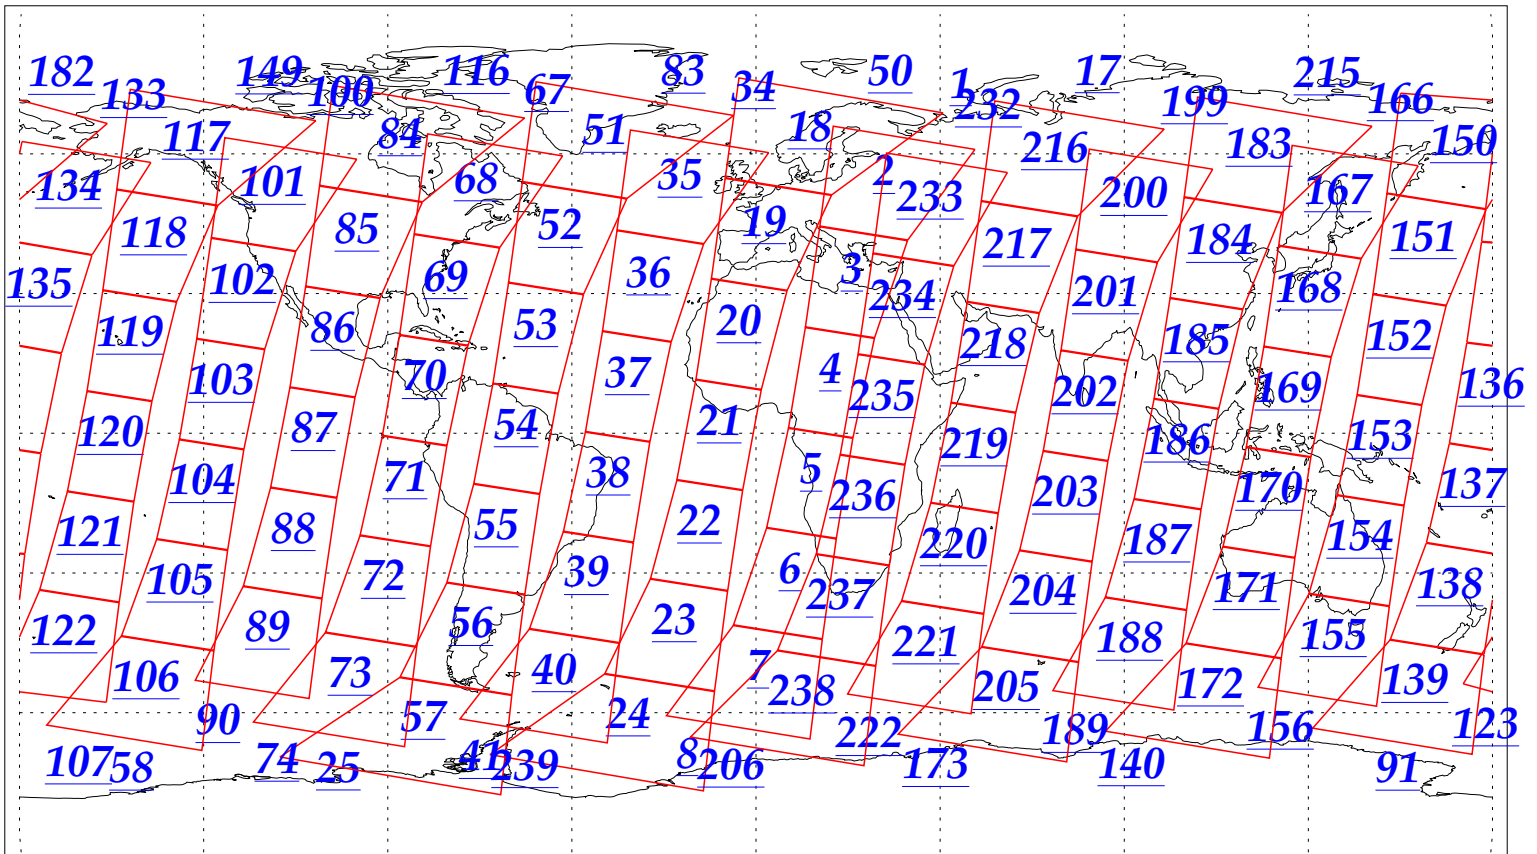

L1B Availability  
AMSU Granules: 240  
HSB Granules: 240  
AIRS Granules: 240

16 Dec 2002  
DoY 350  
Aqua Day 226  
Granules: 1 to 120

Granules: 121 to 240

Legend: AMSU Available, HSB Available, AIRS Available

L1B Availability  
AMSU Granules: 240  
HSB Granules: 240  
AIRS Granules: 240

16 Dec 2002  
DoY 350  
Aqua Day 226

Ascending Granules

Descending Granules

Legend: AMSU Available, HSB Available, AIRS Available

L1B Availability  
 AMSU Granules: 240  
 HSB Granules: 240  
 AIRS Granules: 240

16 Dec 2002  
 DoY 350  
 Aqua Day 226

Northern Hemisphere Granules

Southern Hemisphere Granules

Legend: AMSU Available, HSB Available, AIRS Available