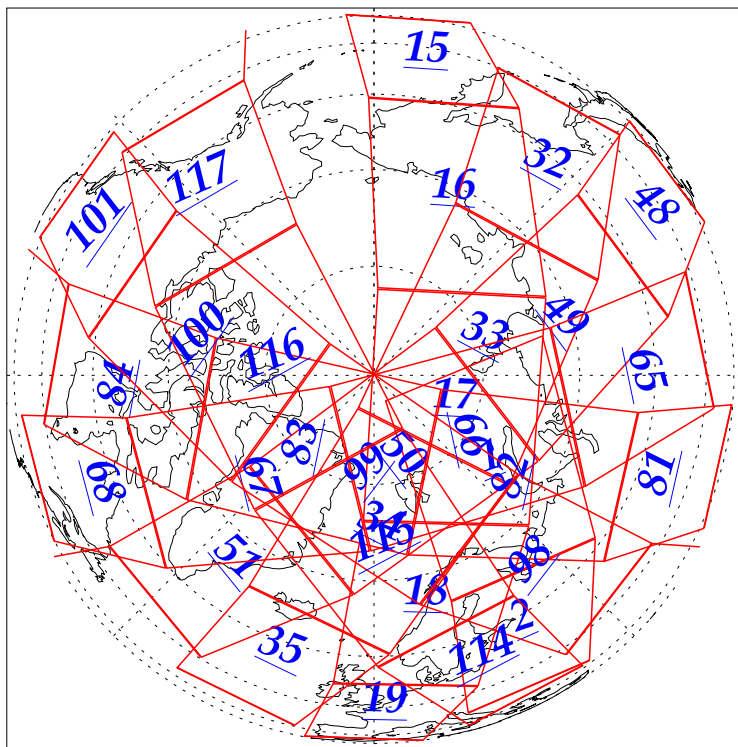

L1B Availability  
AMSU Granules: 240  
HSB Granules: 240  
AIRS Granules: 240

16 Dec 2002  
DoY 350  
Aqua Day 226  
Granules: 1 to 120

Granules: 121 to 240

Legend: AMSU Available, HSB Available, AIRS Available

L1B Availability  
AMSU Granules: 240  
HSB Granules: 240  
AIRS Granules: 240

16 Dec 2002  
DoY 350  
Aqua Day 226

Ascending Granules

Descending Granules

Legend: AMSU Available, HSB Available, AIRS Available

L1B Availability  
 AMSU Granules: 240  
 HSB Granules: 240  
 AIRS Granules: 240

16 Dec 2002  
 DoY 350  
 Aqua Day 226

Northern Hemisphere Granules

Southern Hemisphere Granules

Legend: AMSU Available, HSB Available, AIRS Available