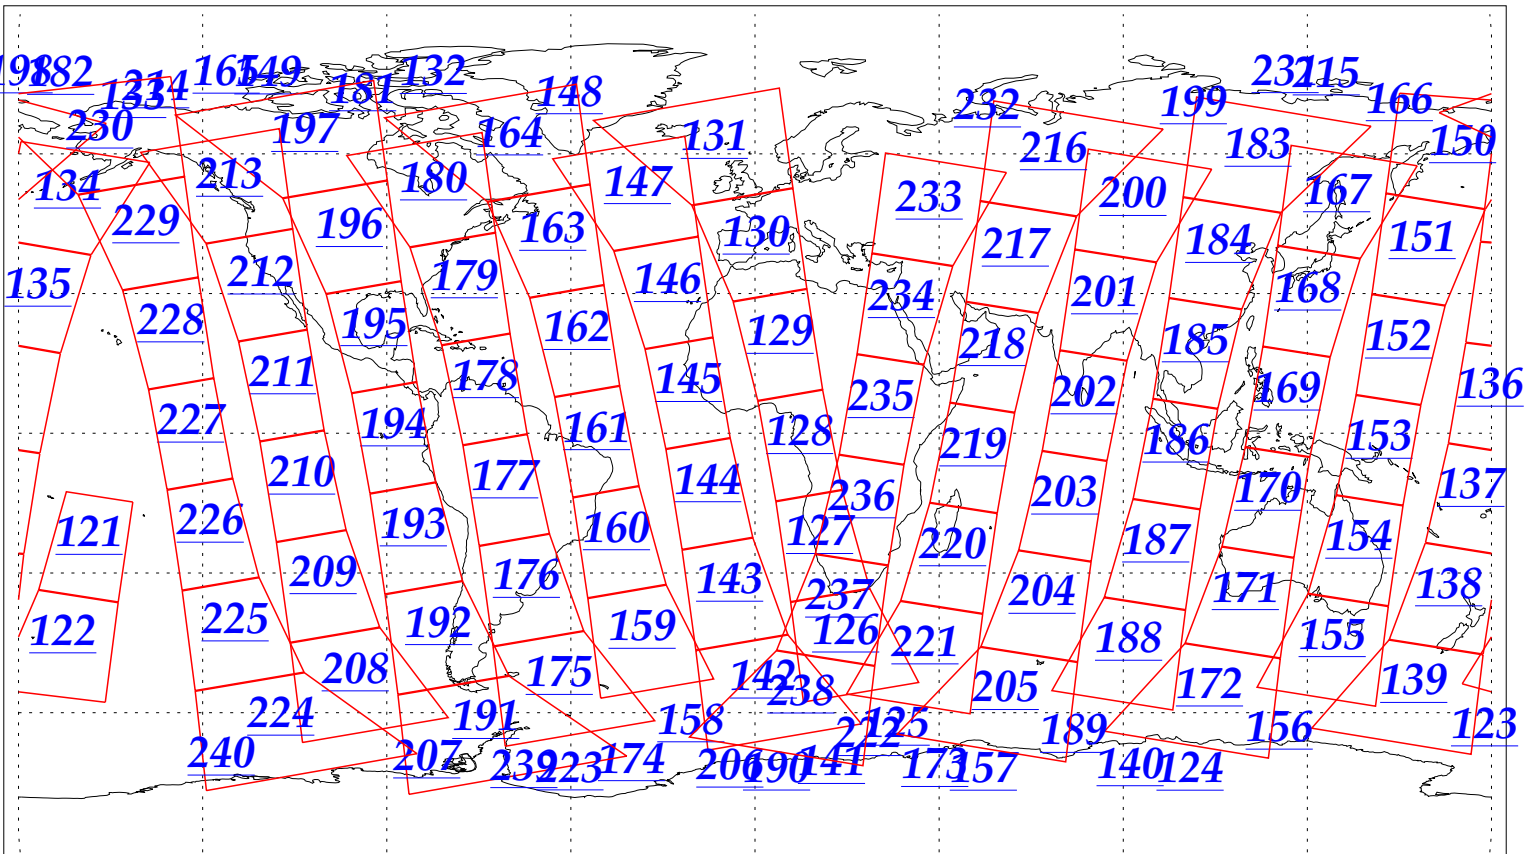

L1B Availability  
AMSU Granules: 240  
HSB Granules: 240  
AIRS Granules: 240

16 Dec 2002  
DoY 350  
Aqua Day 226  
Granules: 1 to 120

Granules: 121 to 240

Legend: AMSU Available, HSB Available, AIRS Available

L1B Availability  
AMSU Granules: 240  
HSB Granules: 240  
AIRS Granules: 240

16 Dec 2002  
DoY 350  
Aqua Day 226

Ascending Granules

Descending Granules

Legend: AMSU Available, HSB Available, AIRS Available

L1B Availability  
 AMSU Granules: 240  
 HSB Granules: 240  
 AIRS Granules: 240

16 Dec 2002  
 DoY 350  
 Aqua Day 226

Northern Hemisphere Granules

Southern Hemisphere Granules

Legend: AMSU Available, HSB Available, AIRS Available