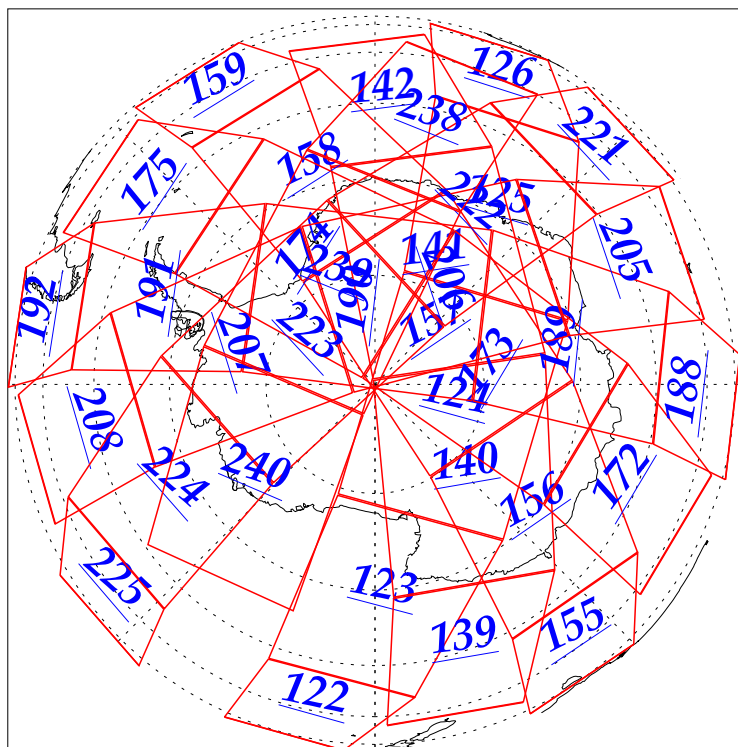

L1B Availability  
AMSU Granules: 240  
HSB Granules: 240  
AIRS Granules: 240

16 Dec 2002  
DoY 350  
Aqua Day 226  
Granules: 1 to 120

Granules: 121 to 240

Legend: AMSU Available, HSB Available, AIRS Available

L1B Availability  
AMSU Granules: 240  
HSB Granules: 240  
AIRS Granules: 240

16 Dec 2002  
DoY 350  
Aqua Day 226

Ascending Granules

Descending Granules

Legend: AMSU Available, HSB Available, AIRS Available

L1B Availability  
 AMSU Granules: 240  
 HSB Granules: 240  
 AIRS Granules: 240

16 Dec 2002  
 DoY 350  
 Aqua Day 226

Northern Hemisphere Granules

Southern Hemisphere Granules

Legend: AMSU Available, HSB Available, AIRS Available