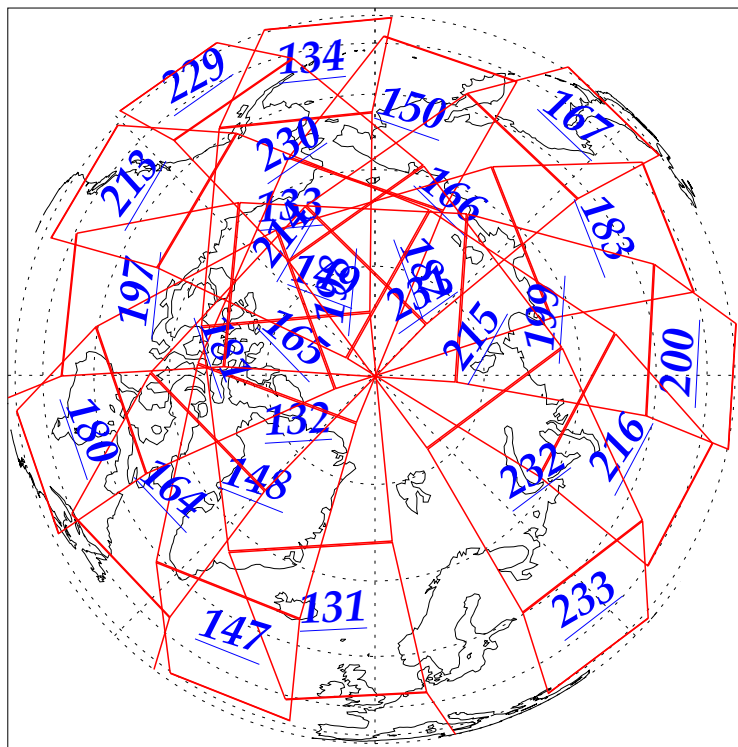

L1B Availability  
AMSU Granules: 240  
HSB Granules: 240  
AIRS Granules: 240

16 Dec 2002  
DoY 350  
Aqua Day 226  
Granules: 1 to 120

Granules: 121 to 240

Legend: AMSU Available, HSB Available, AIRS Available

L1B Availability  
AMSU Granules: 240  
HSB Granules: 240  
AIRS Granules: 240

16 Dec 2002  
DoY 350  
Aqua Day 226

Ascending Granules

Descending Granules

Legend: AMSU Available, HSB Available, AIRS Available

L1B Availability  
 AMSU Granules: 240  
 HSB Granules: 240  
 AIRS Granules: 240

16 Dec 2002  
 DoY 350  
 Aqua Day 226

Northern Hemisphere Granules

Southern Hemisphere Granules

Legend: AMSU Available, HSB Available, AIRS Available