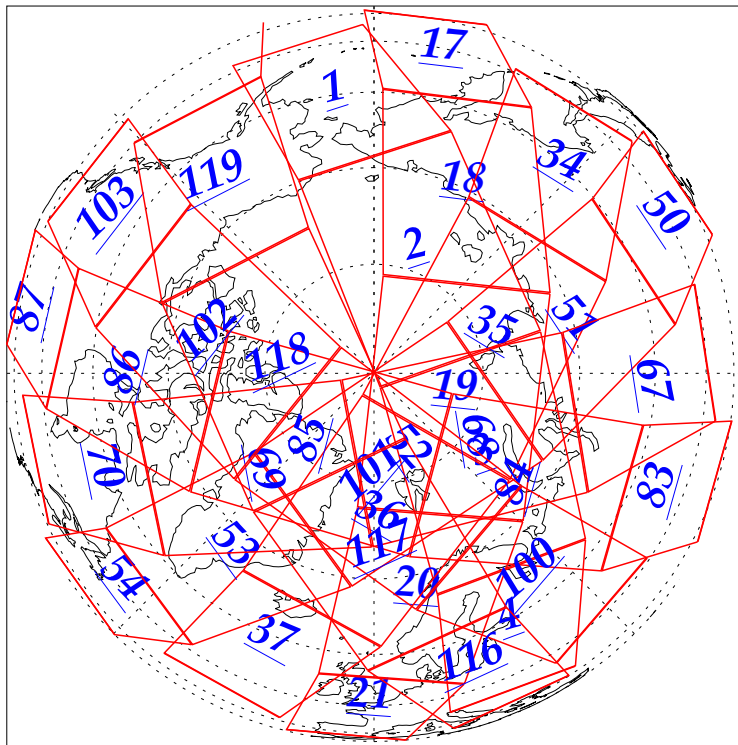

L1B Availability
AMSU Granules: 240
HSB Granules: 240
AIRS Granules: 237

14 Dec 2002
DoY 348
Aqua Day 224
Granules: 1 to 120

Granules: 121 to 240

Legend: AMSU Available, HSB Available, AIRS Available

L1B Availability
AMSU Granules: 240
HSB Granules: 240
AIRS Granules: 237

14 Dec 2002
DoY 348
Aqua Day 224

Ascending Granules

Descending Granules

Legend: AMSU Available, HSB Available, AIRS Available

L1B Availability
 AMSU Granules: 240
 HSB Granules: 240
 AIRS Granules: 237

14 Dec 2002
 DoY 348
 Aqua Day 224

Northern Hemisphere Granules

Southern Hemisphere Granules

Legend: AMSU Available, HSB Available, **AIRS Available**