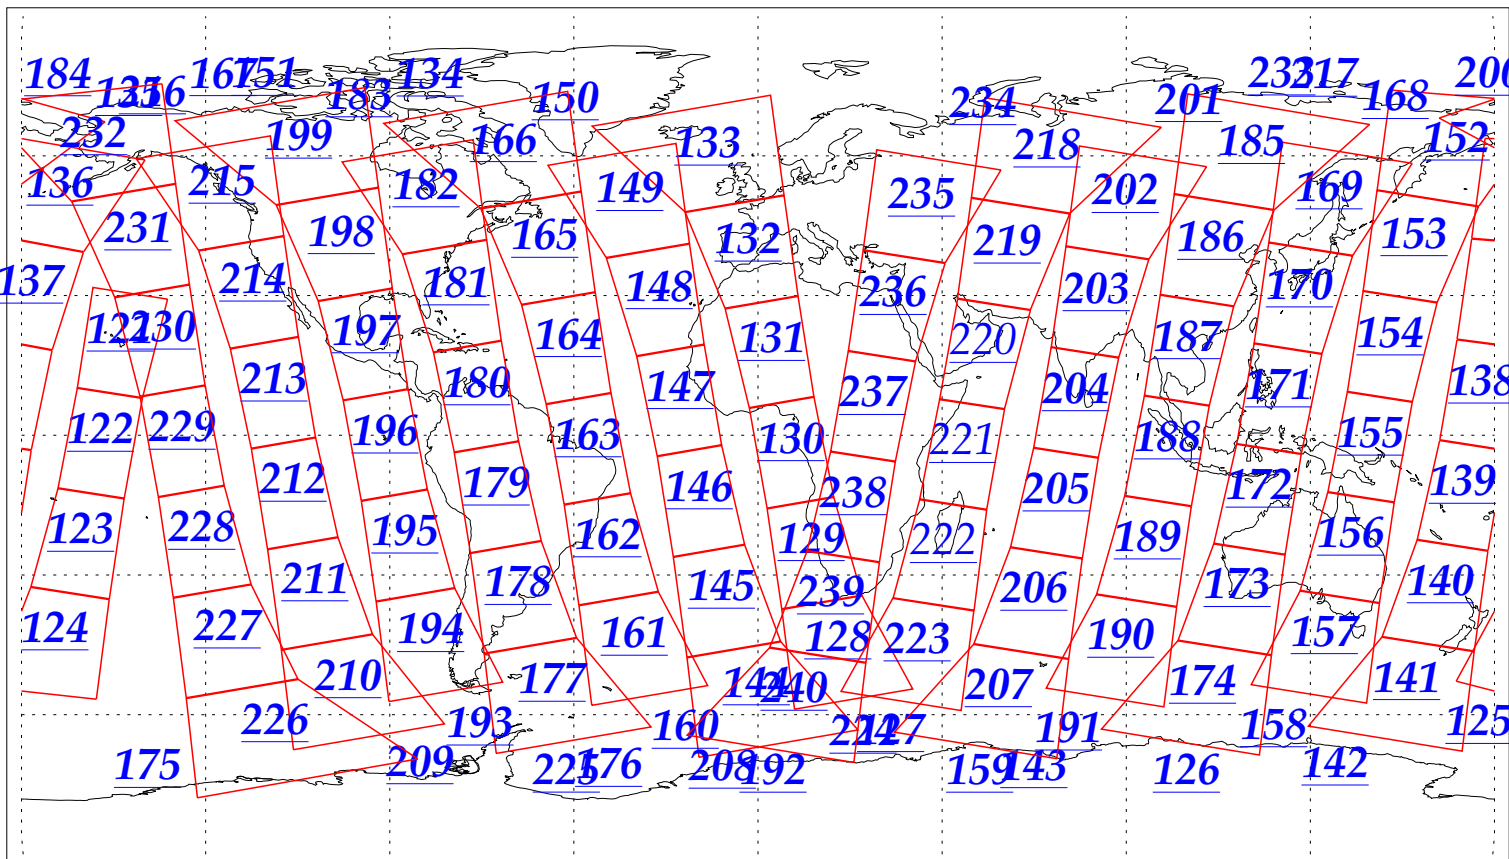

L1B Availability
AMSU Granules: 240
HSB Granules: 240
AIRS Granules: 237

14 Dec 2002
DoY 348
Aqua Day 224
Granules: 1 to 120

Granules: 121 to 240

Legend: AMSU Available, HSB Available, AIRS Available

L1B Availability
AMSU Granules: 240
HSB Granules: 240
AIRS Granules: 237

14 Dec 2002
DoY 348
Aqua Day 224

Ascending Granules

Descending Granules

Legend: AMSU Available, HSB Available, AIRS Available

L1B Availability
 AMSU Granules: 240
 HSB Granules: 240
 AIRS Granules: 237

14 Dec 2002
 DoY 348
 Aqua Day 224

Northern Hemisphere Granules

Southern Hemisphere Granules

Legend: AMSU Available, HSB Available, **AIRS Available**