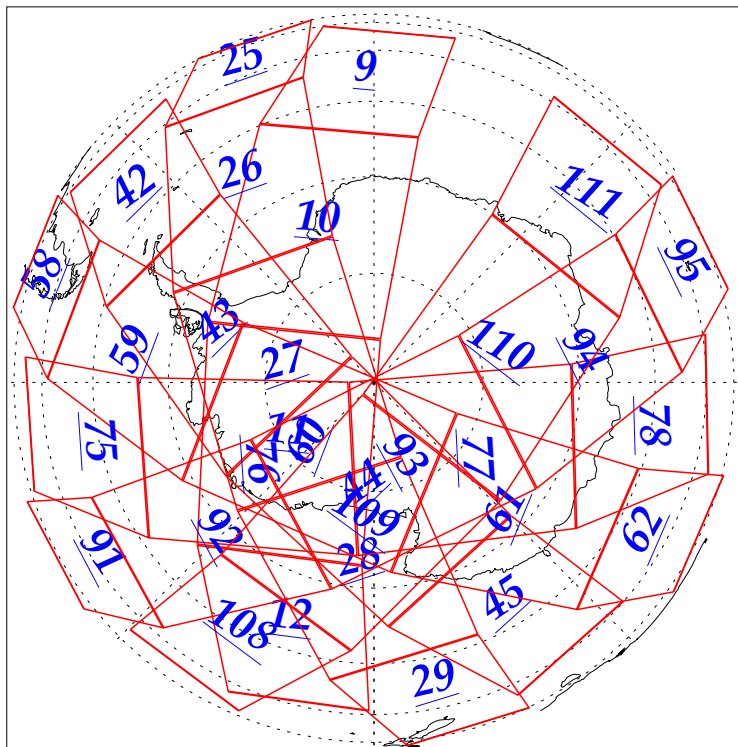

L1B Availability
AMSU Granules: 240
HSB Granules: 240
AIRS Granules: 237

14 Dec 2002
DoY 348
Aqua Day 224
Granules: 1 to 120

Granules: 121 to 240

Legend: AMSU Available, HSB Available, AIRS Available

L1B Availability
AMSU Granules: 240
HSB Granules: 240
AIRS Granules: 237

14 Dec 2002
DoY 348
Aqua Day 224

Ascending Granules

Descending Granules

Legend: AMSU Available, HSB Available, AIRS Available

L1B Availability
 AMSU Granules: 240
 HSB Granules: 240
 AIRS Granules: 237

14 Dec 2002
 DoY 348
 Aqua Day 224

Northern Hemisphere Granules

Southern Hemisphere Granules

Legend: AMSU Available, HSB Available, **AIRS Available**