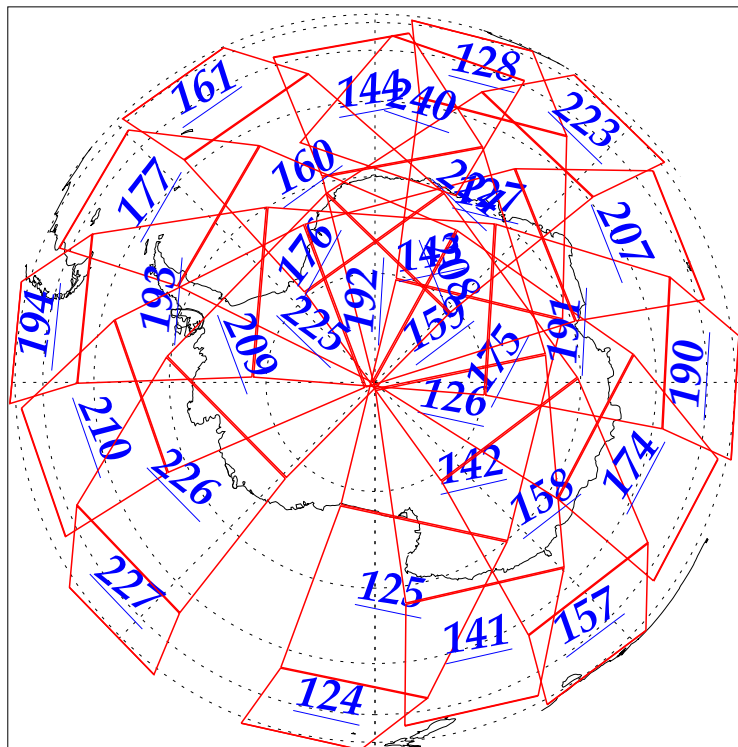

L1B Availability
AMSU Granules: 240
HSB Granules: 240
AIRS Granules: 237

14 Dec 2002
DoY 348
Aqua Day 224
Granules: 1 to 120

Granules: 121 to 240

Legend: AMSU Available, HSB Available, AIRS Available

L1B Availability
AMSU Granules: 240
HSB Granules: 240
AIRS Granules: 237

14 Dec 2002
DoY 348
Aqua Day 224

Ascending Granules

Descending Granules

Legend: AMSU Available, HSB Available, AIRS Available

L1B Availability
 AMSU Granules: 240
 HSB Granules: 240
 AIRS Granules: 237

14 Dec 2002
 DoY 348
 Aqua Day 224

Northern Hemisphere Granules

Southern Hemisphere Granules

Legend: AMSU Available, HSB Available, **AIRS Available**