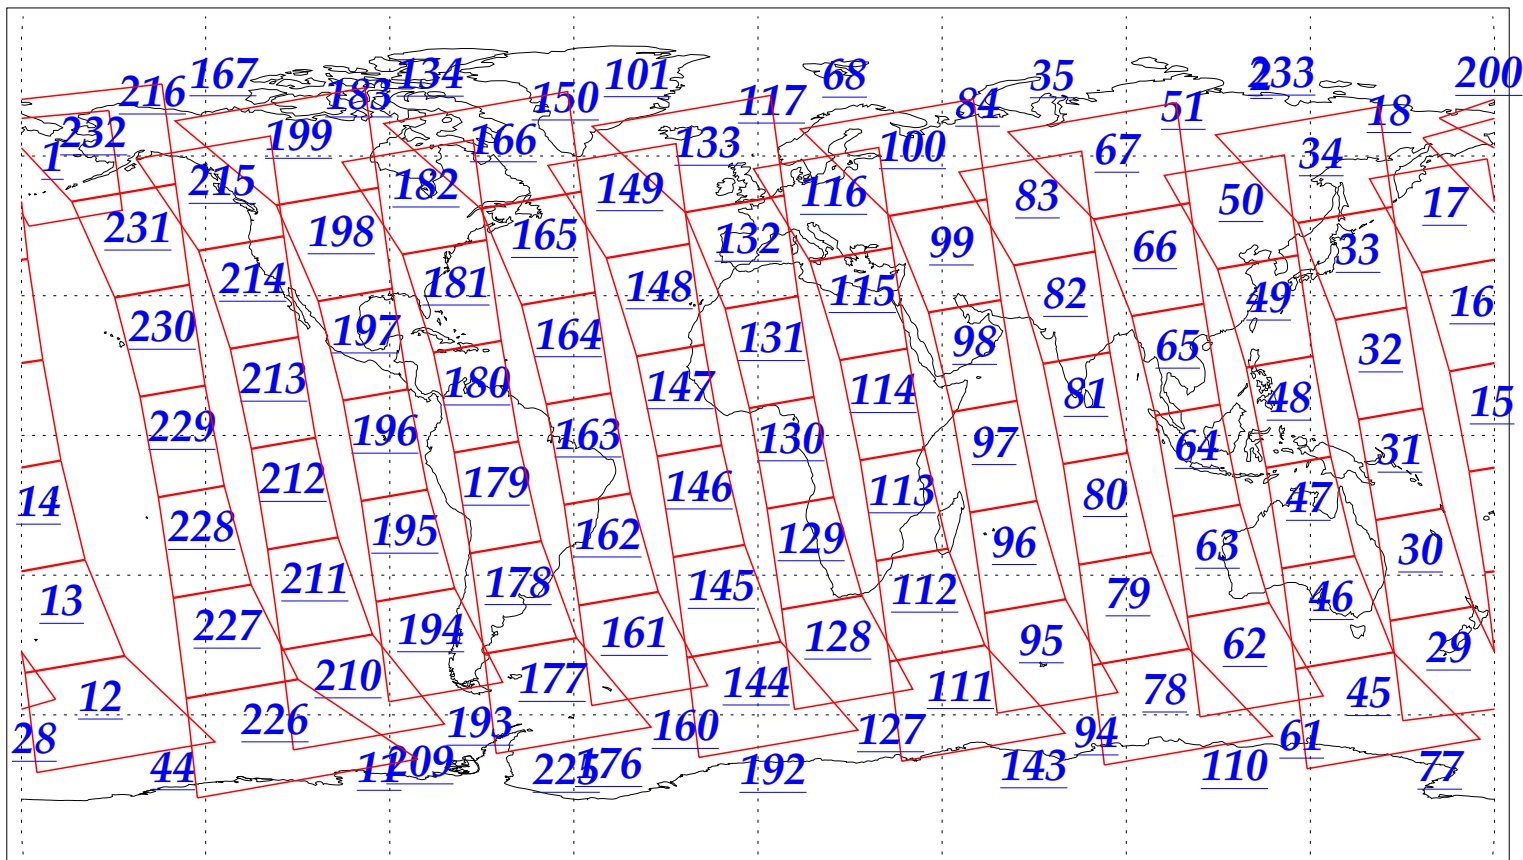

L1B Availability
AMSU Granules: 240
HSB Granules: 240
AIRS Granules: 237

14 Dec 2002
DoY 348
Aqua Day 224
Granules: 1 to 120

Granules: 121 to 240

Legend: AMSU Available, HSB Available, AIRS Available

L1B Availability
AMSU Granules: 240
HSB Granules: 240
AIRS Granules: 237

14 Dec 2002
DoY 348
Aqua Day 224

Ascending Granules

Descending Granules

Legend: AMSU Available, HSB Available, AIRS Available

L1B Availability
 AMSU Granules: 240
 HSB Granules: 240
 AIRS Granules: 237

14 Dec 2002
 DoY 348
 Aqua Day 224

Northern Hemisphere Granules

Southern Hemisphere Granules

Legend: AMSU Available, HSB Available, **AIRS Available**