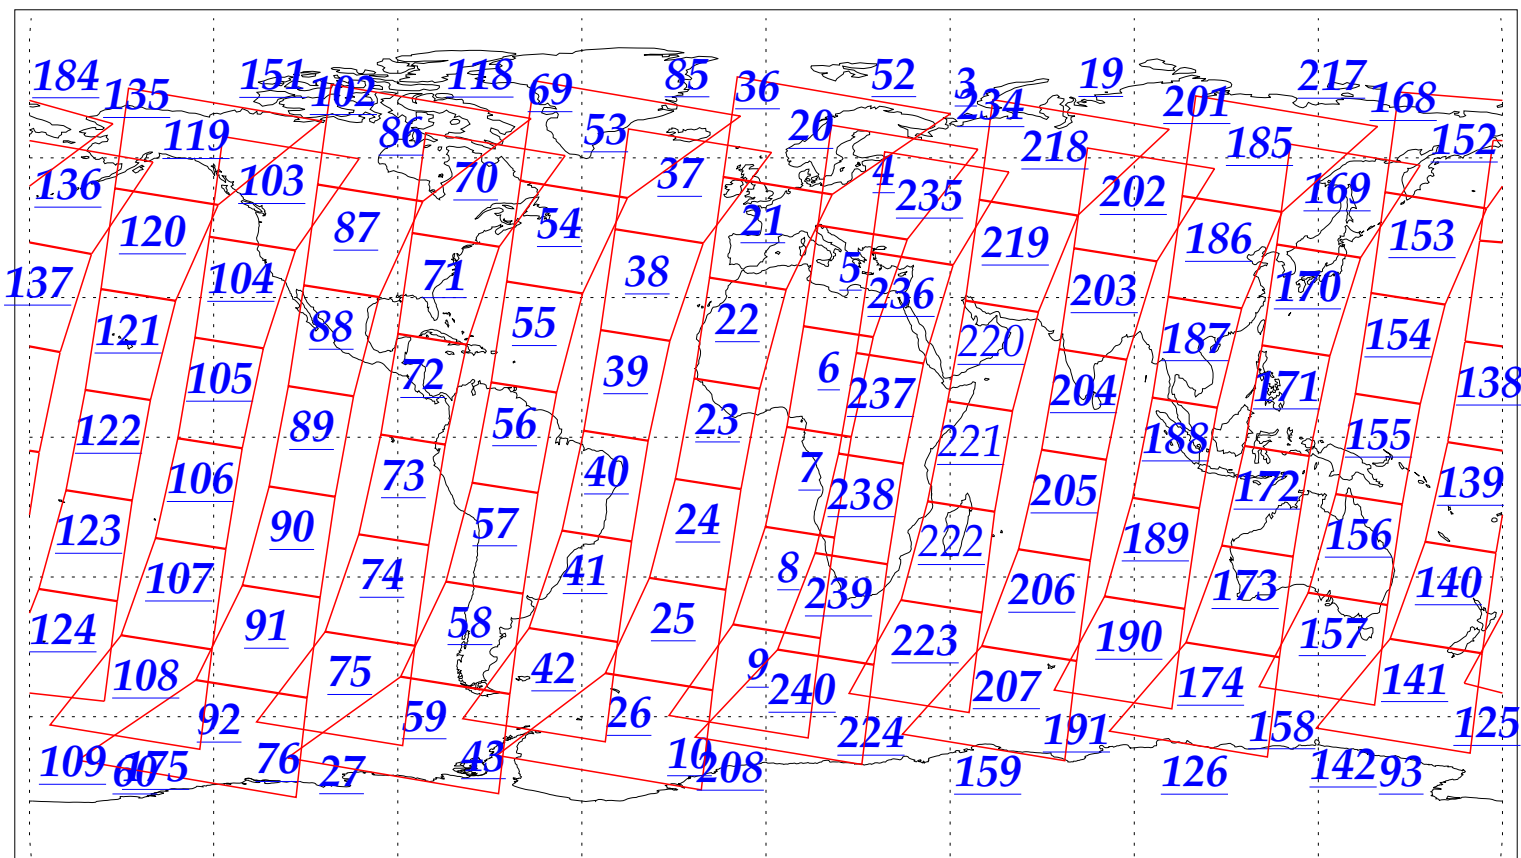

L1B Availability
AMSU Granules: 240
HSB Granules: 240
AIRS Granules: 237

14 Dec 2002
DoY 348
Aqua Day 224
Granules: 1 to 120

Granules: 121 to 240

Legend: AMSU Available, HSB Available, AIRS Available

L1B Availability
AMSU Granules: 240
HSB Granules: 240
AIRS Granules: 237

14 Dec 2002
DoY 348
Aqua Day 224

Ascending Granules

Descending Granules

Legend: AMSU Available, HSB Available, AIRS Available

L1B Availability
 AMSU Granules: 240
 HSB Granules: 240
 AIRS Granules: 237

14 Dec 2002
 DoY 348
 Aqua Day 224

Northern Hemisphere Granules

Southern Hemisphere Granules

Legend: AMSU Available, HSB Available, **AIRS Available**