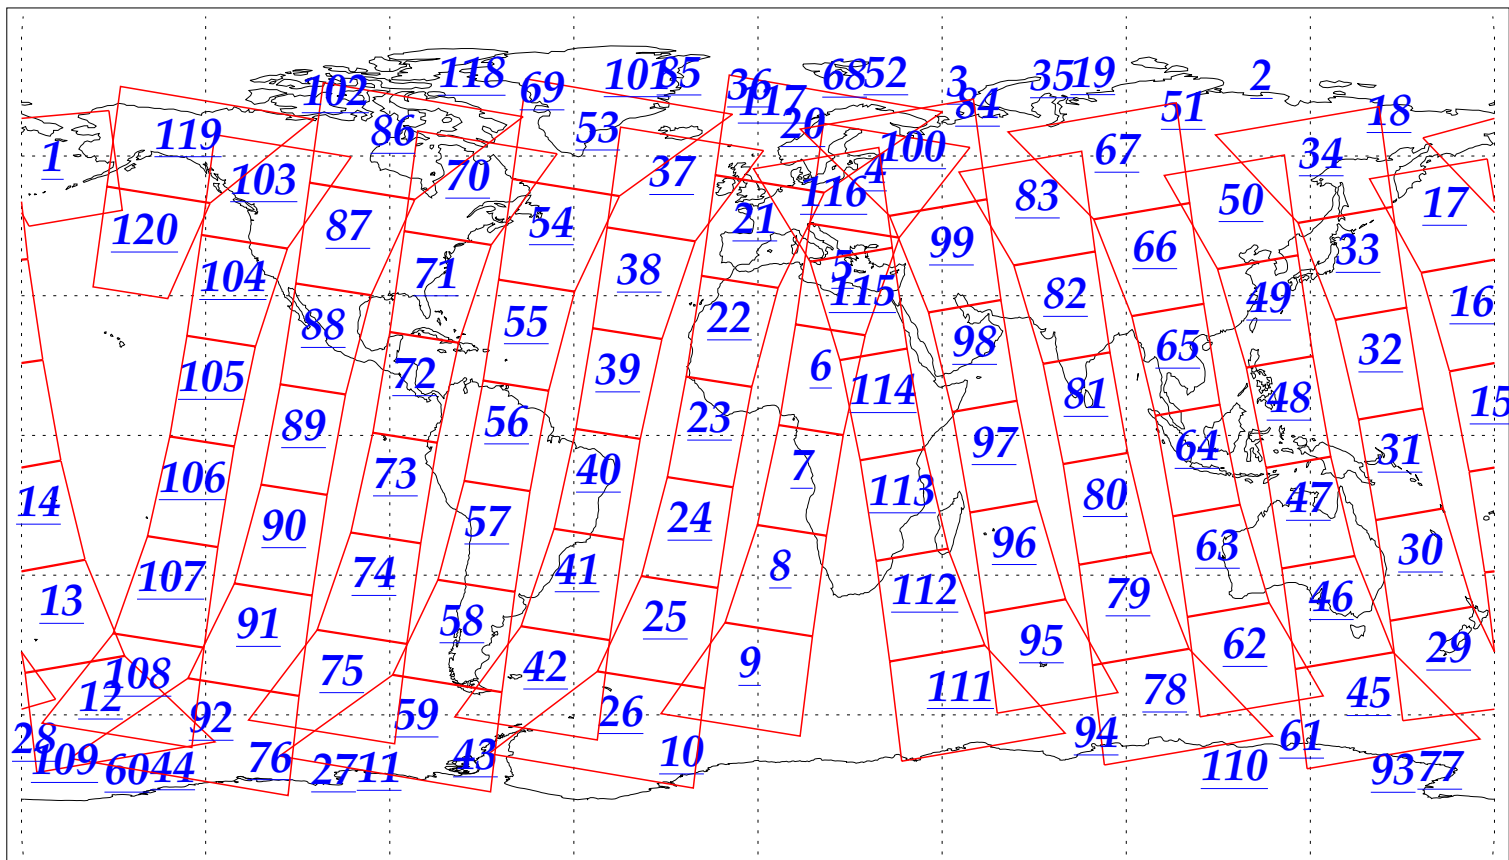

L1B Availability
AMSU Granules: 240
HSB Granules: 240
AIRS Granules: 237

14 Dec 2002
DoY 348
Aqua Day 224
Granules: 1 to 120

Granules: 121 to 240

Legend: AMSU Available, HSB Available, AIRS Available

L1B Availability
AMSU Granules: 240
HSB Granules: 240
AIRS Granules: 237

14 Dec 2002
DoY 348
Aqua Day 224

Ascending Granules

Descending Granules

Legend: AMSU Available, HSB Available, AIRS Available

L1B Availability
 AMSU Granules: 240
 HSB Granules: 240
 AIRS Granules: 237

14 Dec 2002
 DoY 348
 Aqua Day 224

Northern Hemisphere Granules

Southern Hemisphere Granules

Legend: AMSU Available, HSB Available, **AIRS Available**