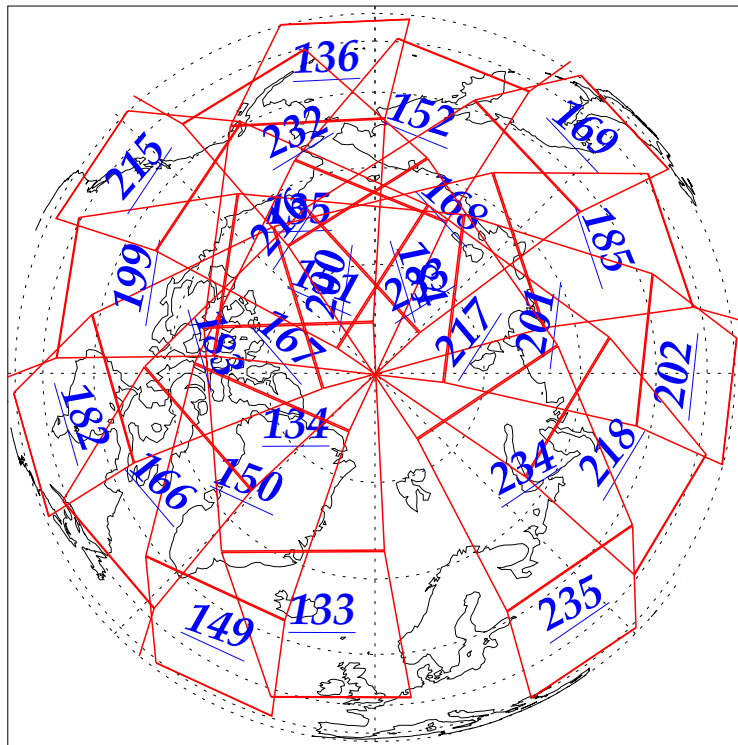

L1B Availability
AMSU Granules: 240
HSB Granules: 240
AIRS Granules: 237

14 Dec 2002
DoY 348
Aqua Day 224
Granules: 1 to 120

Granules: 121 to 240

Legend: AMSU Available, HSB Available, AIRS Available

L1B Availability
AMSU Granules: 240
HSB Granules: 240
AIRS Granules: 237

14 Dec 2002
DoY 348
Aqua Day 224

Ascending Granules

Descending Granules

Legend: AMSU Available, HSB Available, AIRS Available

L1B Availability
 AMSU Granules: 240
 HSB Granules: 240
 AIRS Granules: 237

14 Dec 2002
 DoY 348
 Aqua Day 224

Northern Hemisphere Granules

Southern Hemisphere Granules

Legend: AMSU Available, HSB Available, **AIRS Available**